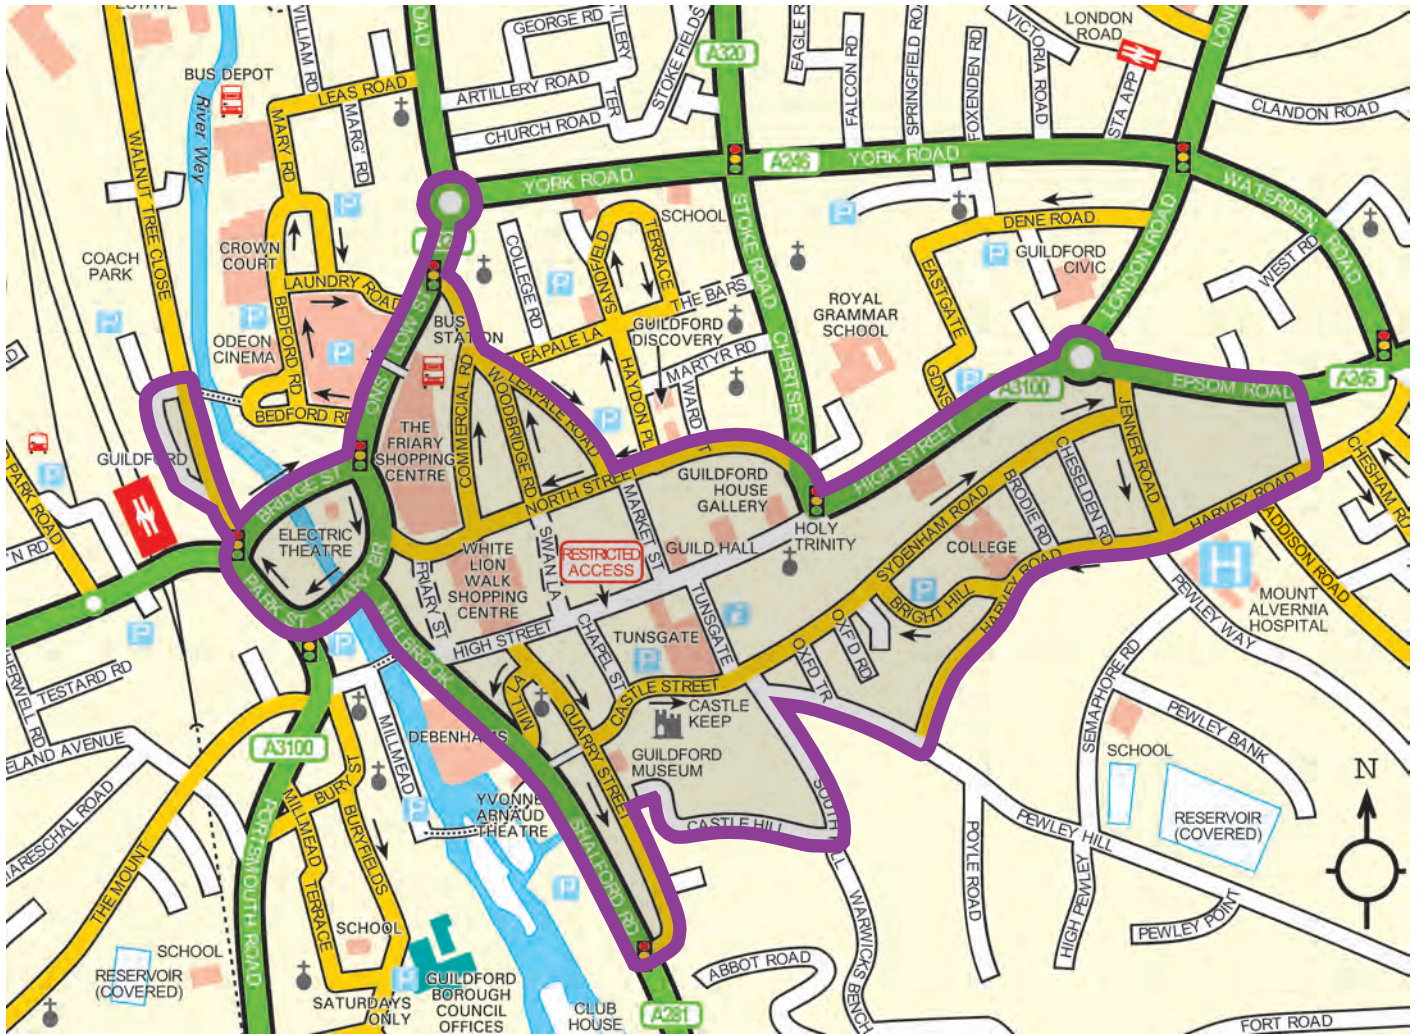

Guildford 'Town Rider' operating zone

Produced by Business Maps Ltd (Tel 01483 422766 - Fax 01483 422747) From Digital Data - Bartholomew (1996)