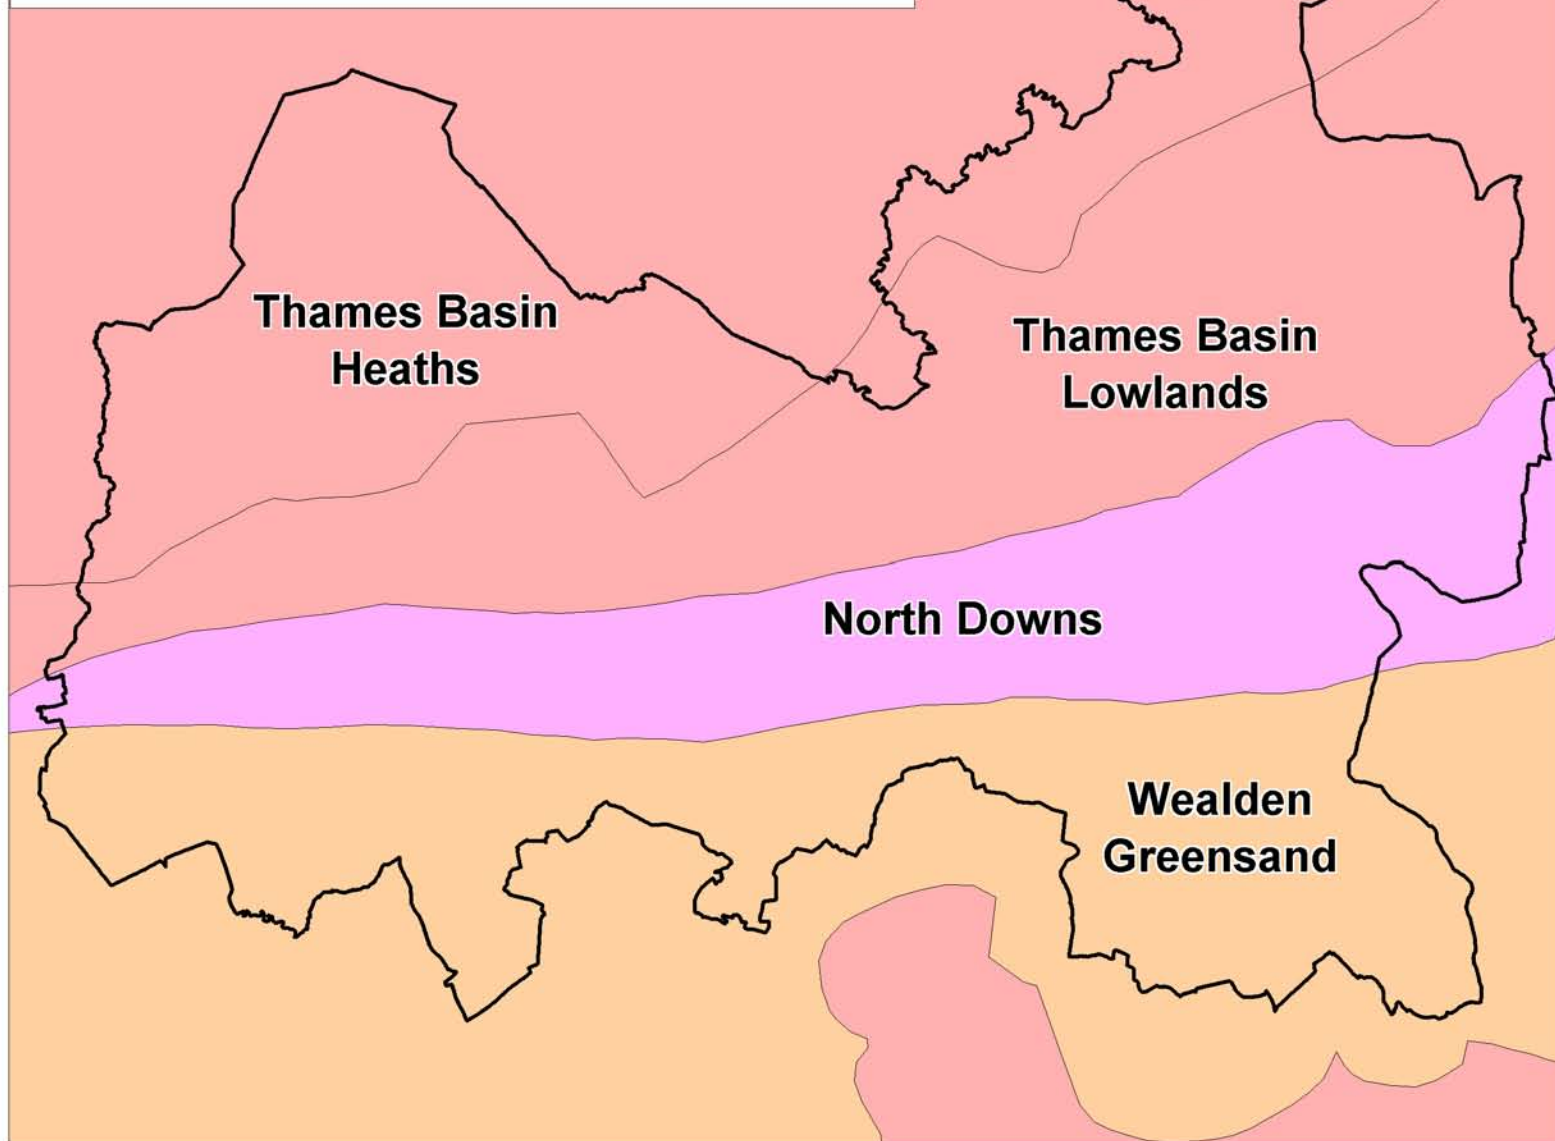

GUILDFORD LANDSCAPE CHARACTER ASSESSMENT
Figure 1.1 - Countryside Character Areas (Rural)
(Natural England)

Legend

-  Guildford Borough Boundary
-  Thames Basin
-  North Downs
-  Wealden Greensand

LAND USE CONSULTANTS
43 Chalton Street
London NW1 1JD
Ph: 020 7383 5784
Fax 020 7383 4798
Luc@london.landuse.co.uk