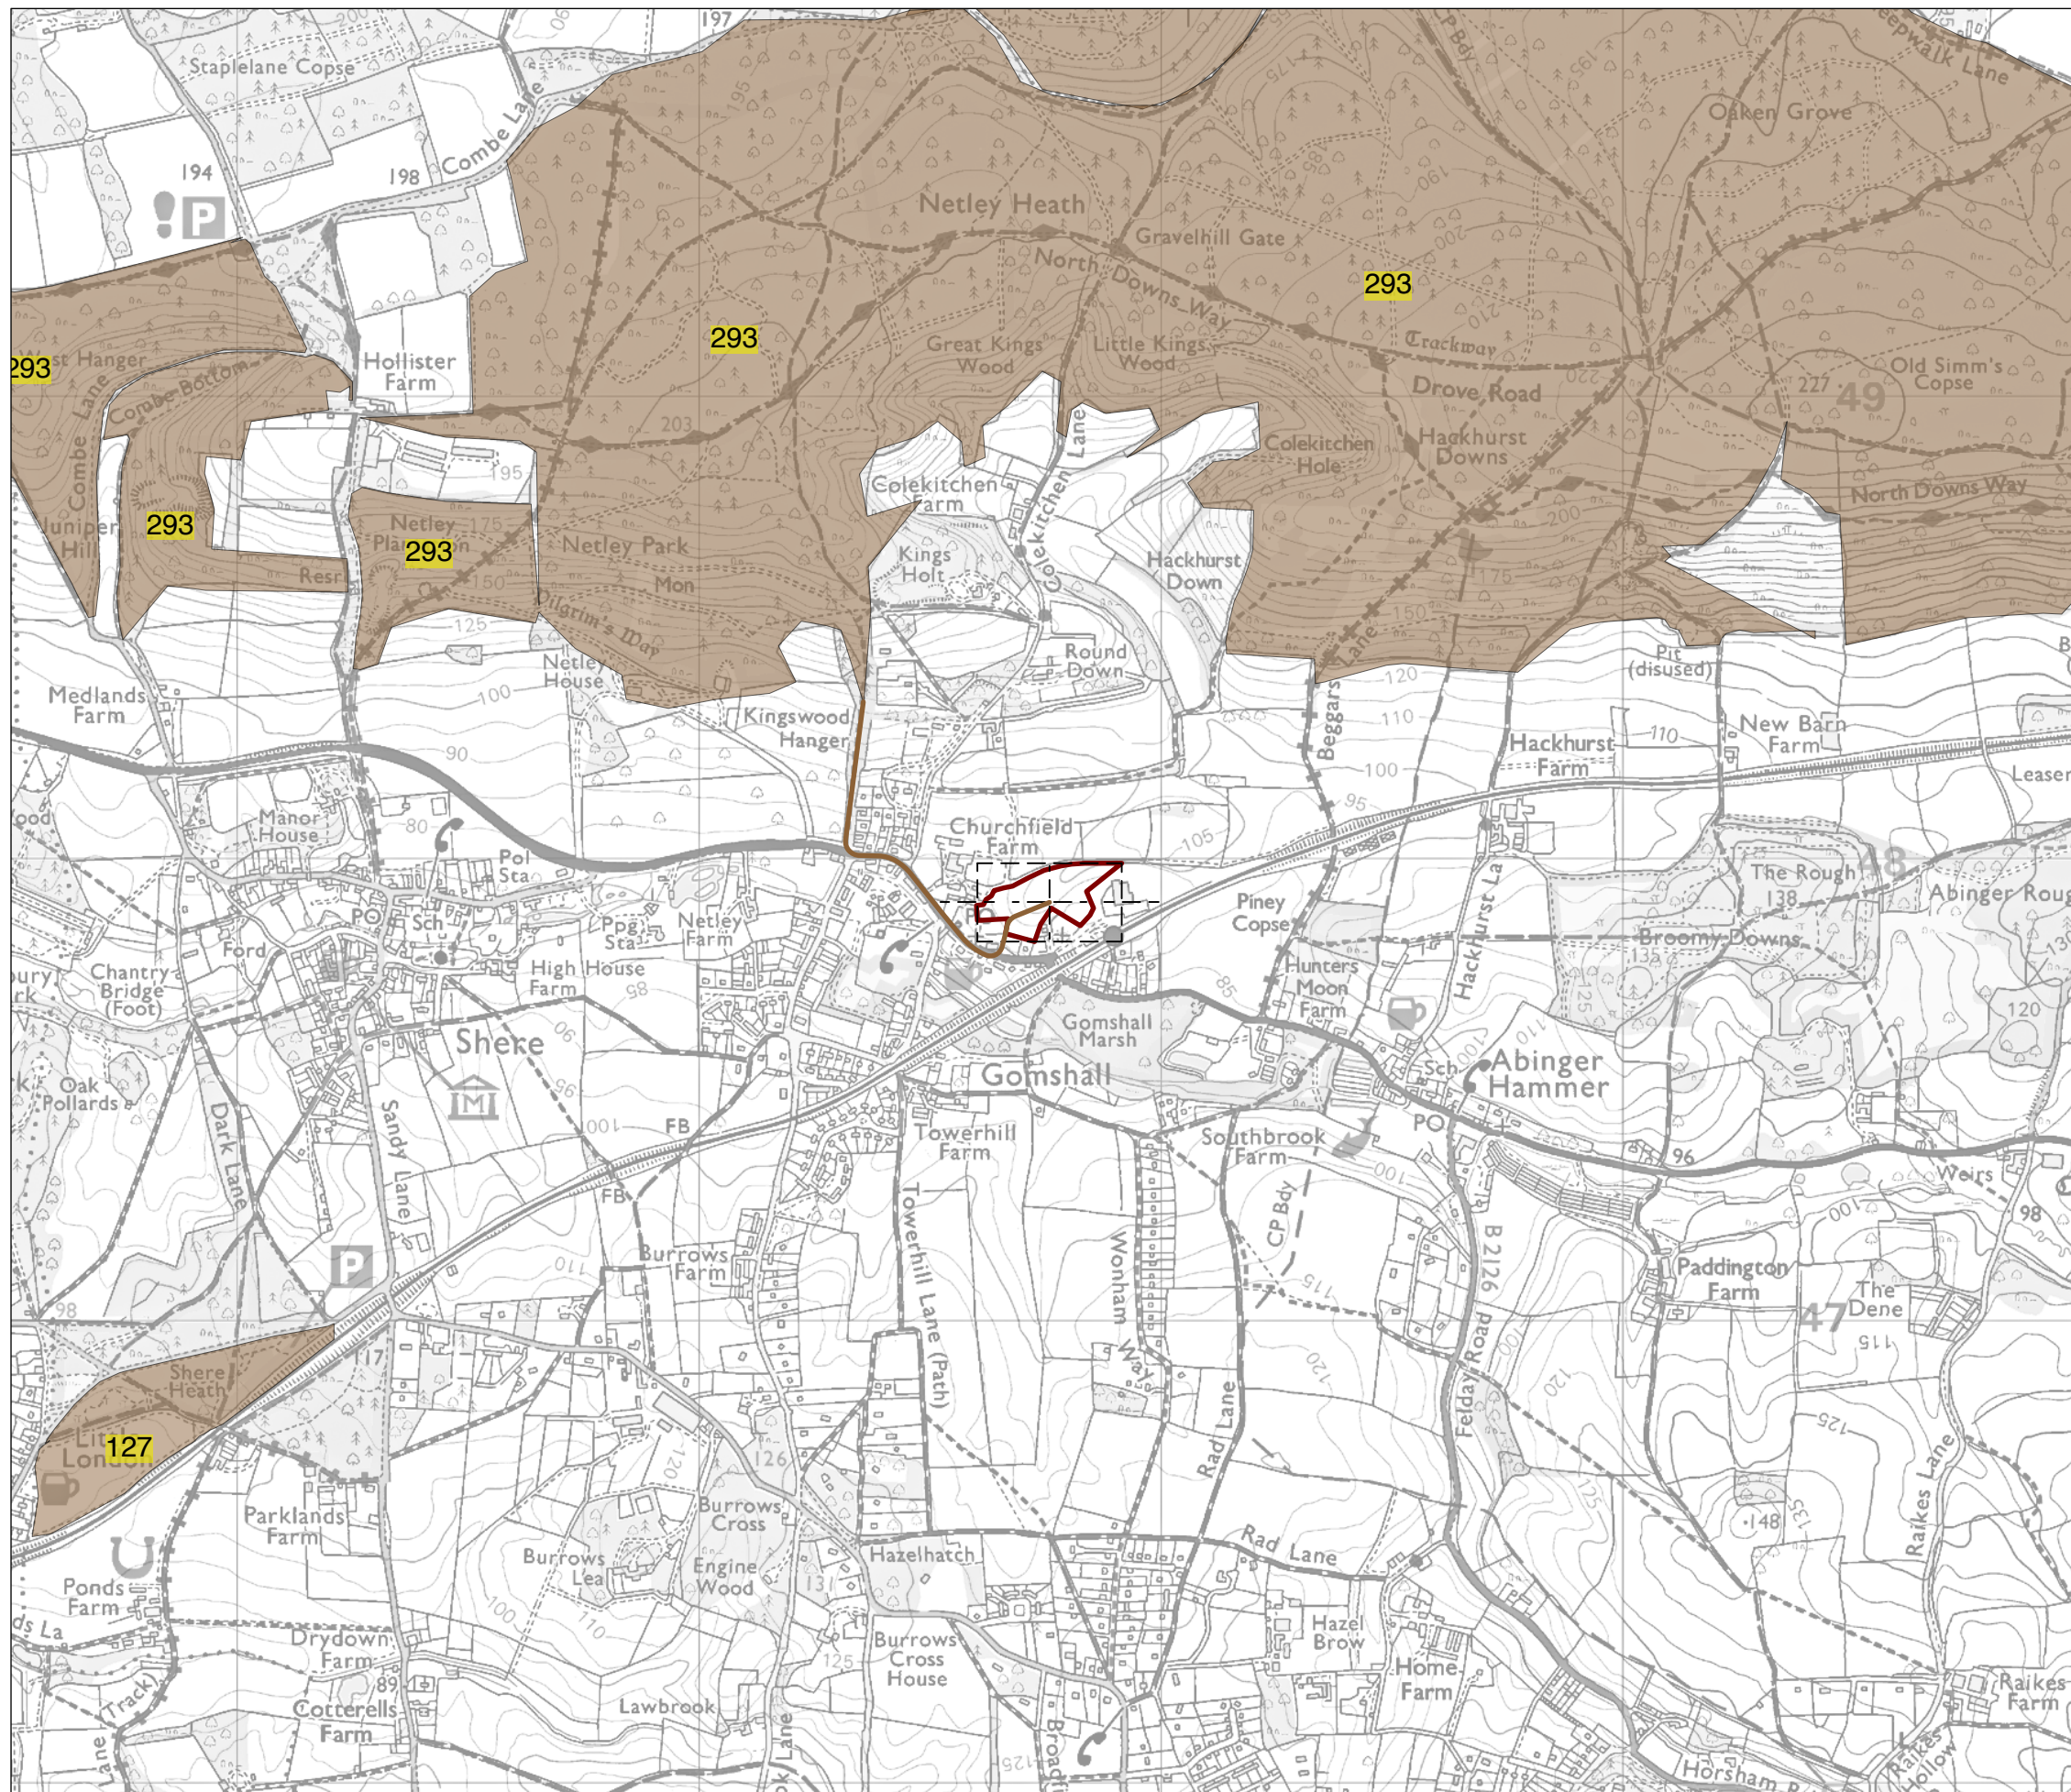

Scale 1:15,000@A3

Gomshall - E14
Sustainability Assessment Walking Distances Plan
Walking Distance to Nearest Local Centre

Scale 1:25,000@A3

Gomshall - E14
Sustainability Assessment Walking Distances Plan
Walking Distance to Nearest Secondary School

Scale 1:15,000@A3

Gomshall - E14
Sustainability Assessment Walking Distances Plan
Walking Distance to Nearest Primary School

Scale 1:15,000@A3

Gomshall - E14
Sustainability Assessment Walking Distances Plan
Walking Distance to Nearest Healthcare facility

 Scale 1:15,000@A3

Gomshall - E14
Sustainability Assessment Walking Distances Plan
Walking Distance to Nearest A - Road

Scale 1:15,000@A3

Gomshall - E14
Sustainability Assessment Walking Distances Plan
Walking Distance to Nearest Railway Station

Scale 1:15,000@A3

Scale 1:15,000@A3

Gomshall - E14
Sustainability Assessment Walking Distances Plan
Walking Distance to Nearest Amenity Open Space

Scale 1:15,000@A3

Gomshall - E14
 Sustainability Assessment Walking Distances Plan
 Walking Distance to Nearest Village Hall