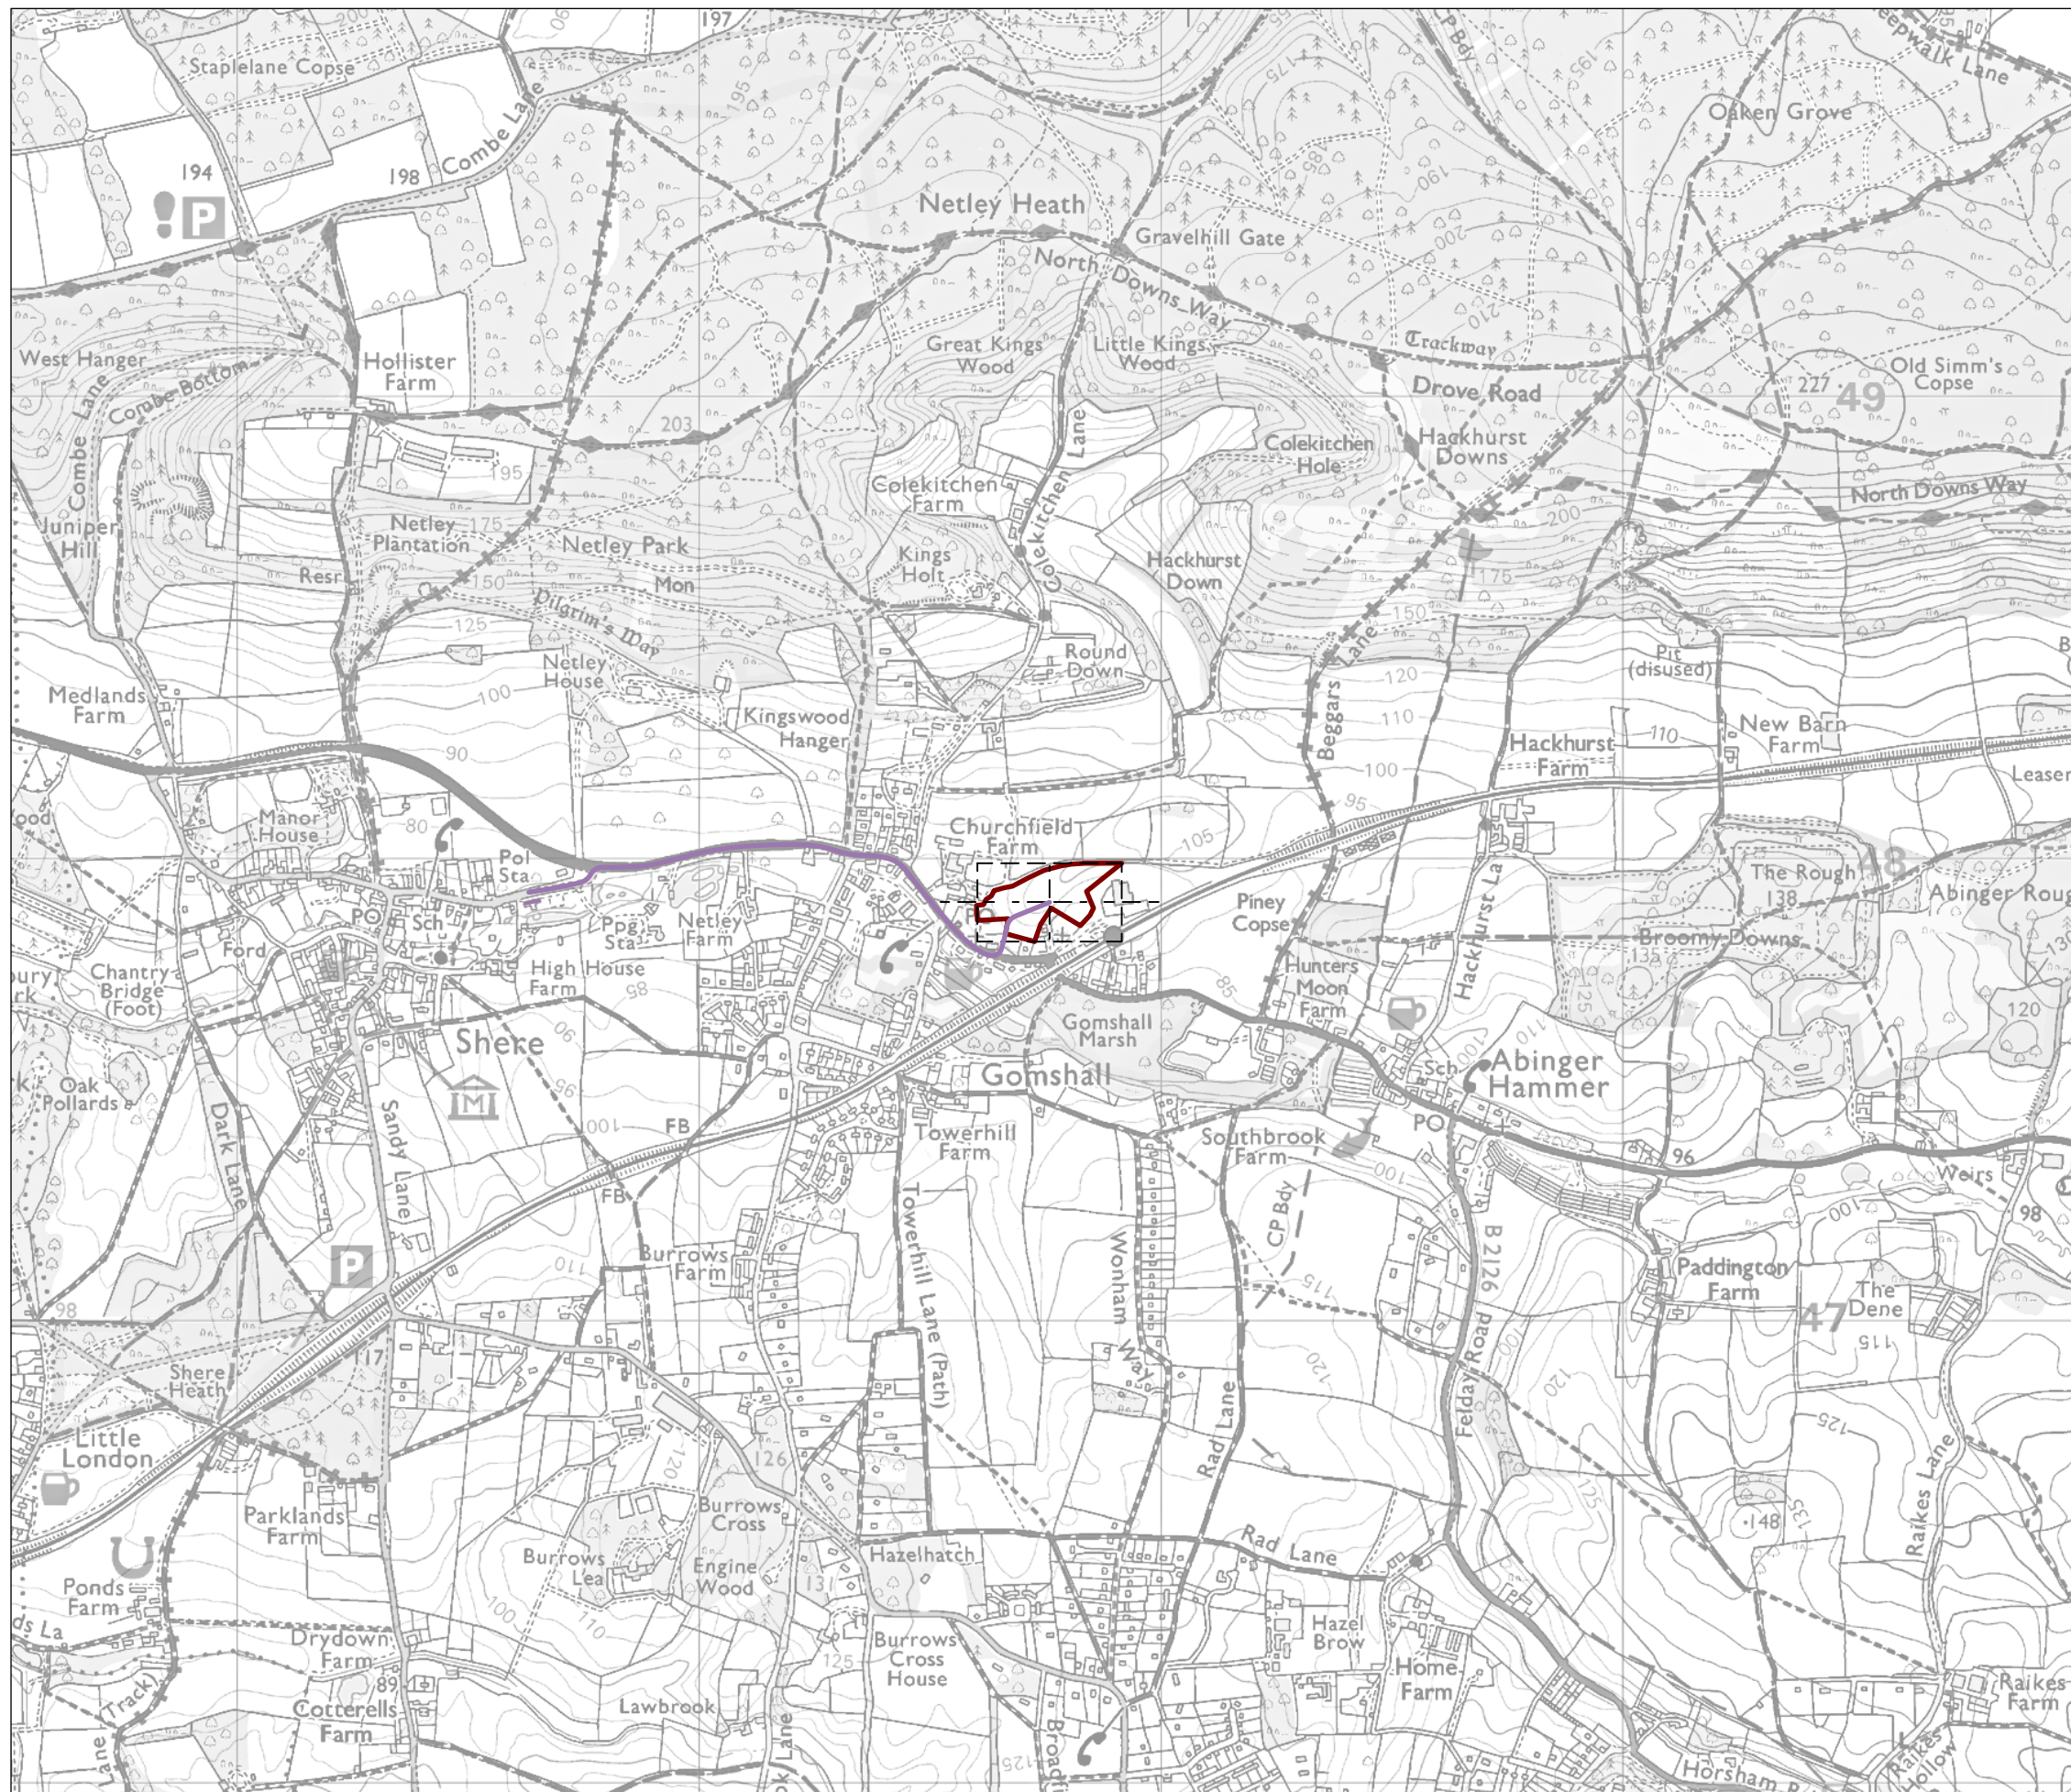

Scale 1:15,000@A3

Gomshall - E14
Sustainability Assessment Walking Distances Plan
Walking Distance to Nearest Local Centre

Scale 1:25,000@A3

Gomshall - E14
Sustainability Assessment Walking Distances Plan
Walking Distance to Nearest Secondary School

Scale 1:15,000@A3

Gomshall - E14
Sustainability Assessment Walking Distances Plan
Walking Distance to Nearest Primary School

Scale 1:15,000@A3

Gomshall - E14
Sustainability Assessment Walking Distances Plan
Walking Distance to Nearest Healthcare facility

 Scale 1:15,000@A3

Gomshall - E14
Sustainability Assessment Walking Distances Plan
Walking Distance to Nearest A - Road

Scale 1:15,000@A3

Gomshall - E14
Sustainability Assessment Walking Distances Plan
Walking Distance to Nearest Railway Station

Scale 1:15,000@A3

Gomshall - E14
Sustainability Assessment Walking Distances Plan
Walking Distance to Nearest School Facility