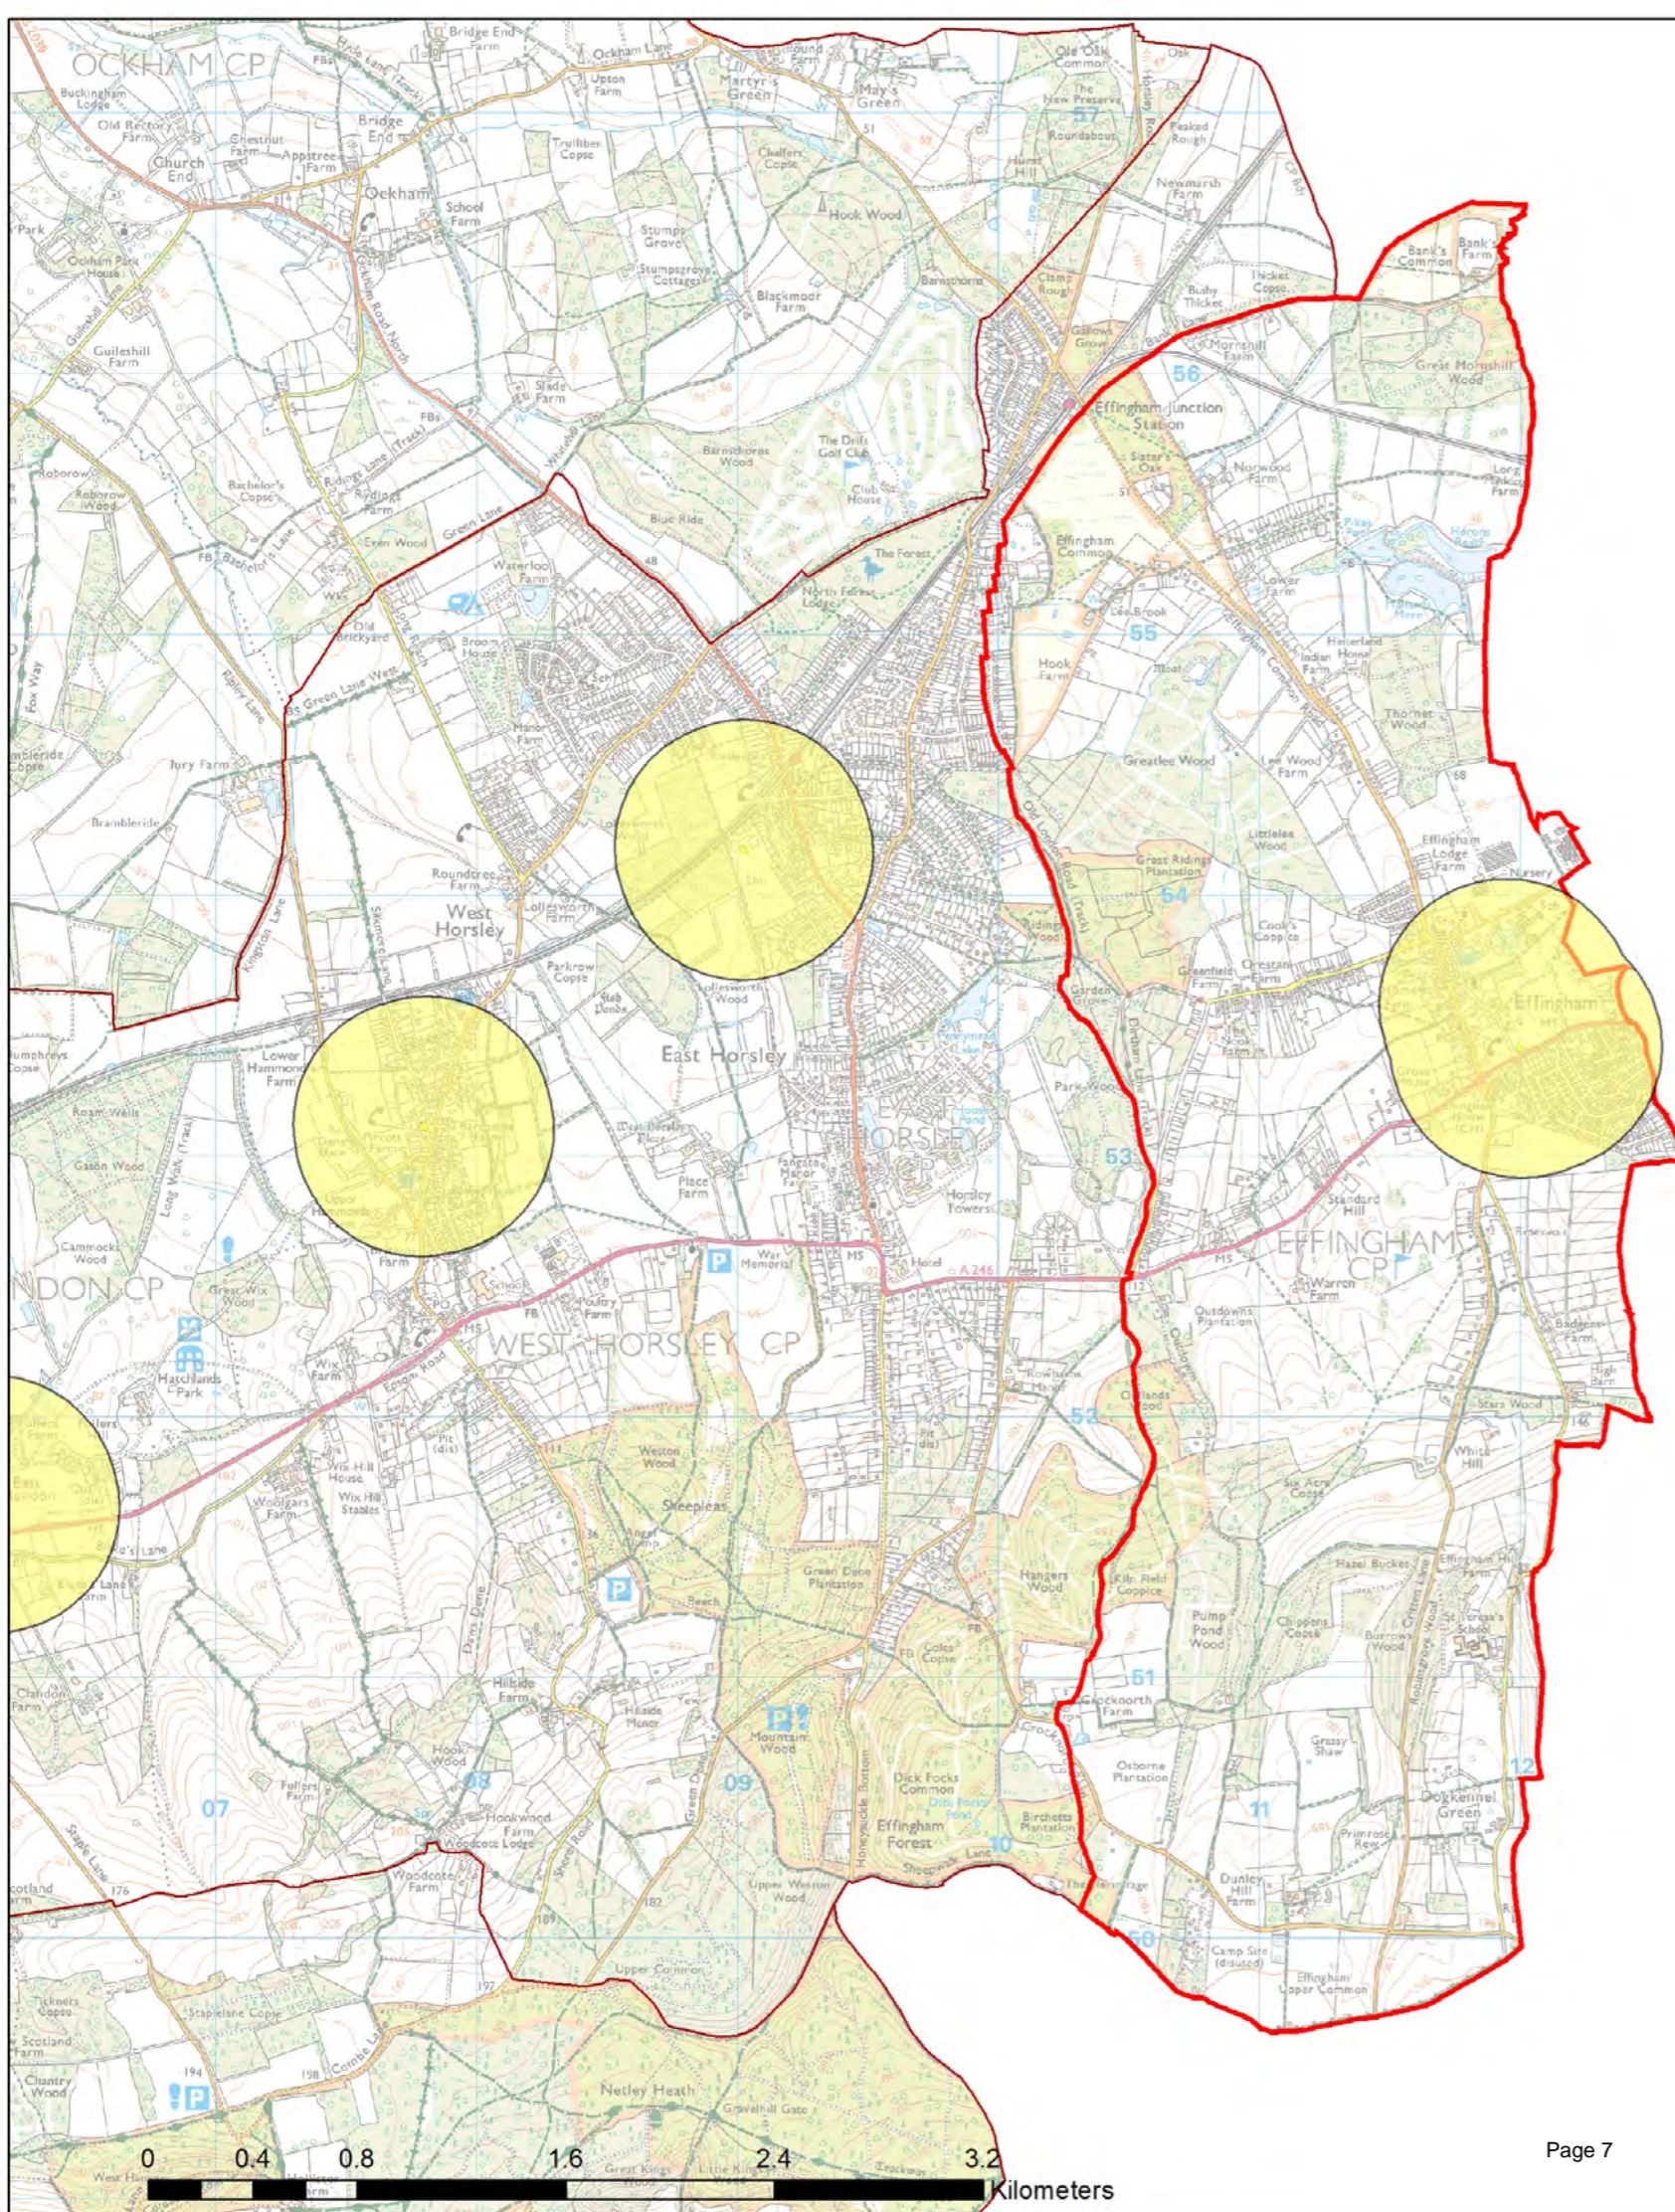

Legend

- Play Space (Children)
- Play Child 480m
- Wards

Guildford Open Space Study

GUILDFORD BOROUGH

Scale: **1:8,631**

Map produced on **05/06/2017**

© Crown Copyright and Database Rights 2017. Ordnance Survey. 100049046

Legend

- Play Space (Children)
- Play Child 480m
- Wards

Guildford Open Space Study

Scale: 1:31,378

Map produced on

05/06/2017

Effingham Ward

Legend

- Play Space (Children)
- Play Child 480m
- Wards

Guildford Open Space Study

Scale: 1:28,832

Map produced on 05/06/2017

Legend

-  Play Space (Children)
-  Play Child 480m
-  Wards

Guildford Open Space Study

Scale: **1:12,722**

Map produced on **05/06/2017**

© Crown Copyright and Database Rights 2017. Ordnance Survey. 100049046

Legend

- Play Space (Children)
- Play Child 480m
- Wards

Guildford Open Space Study