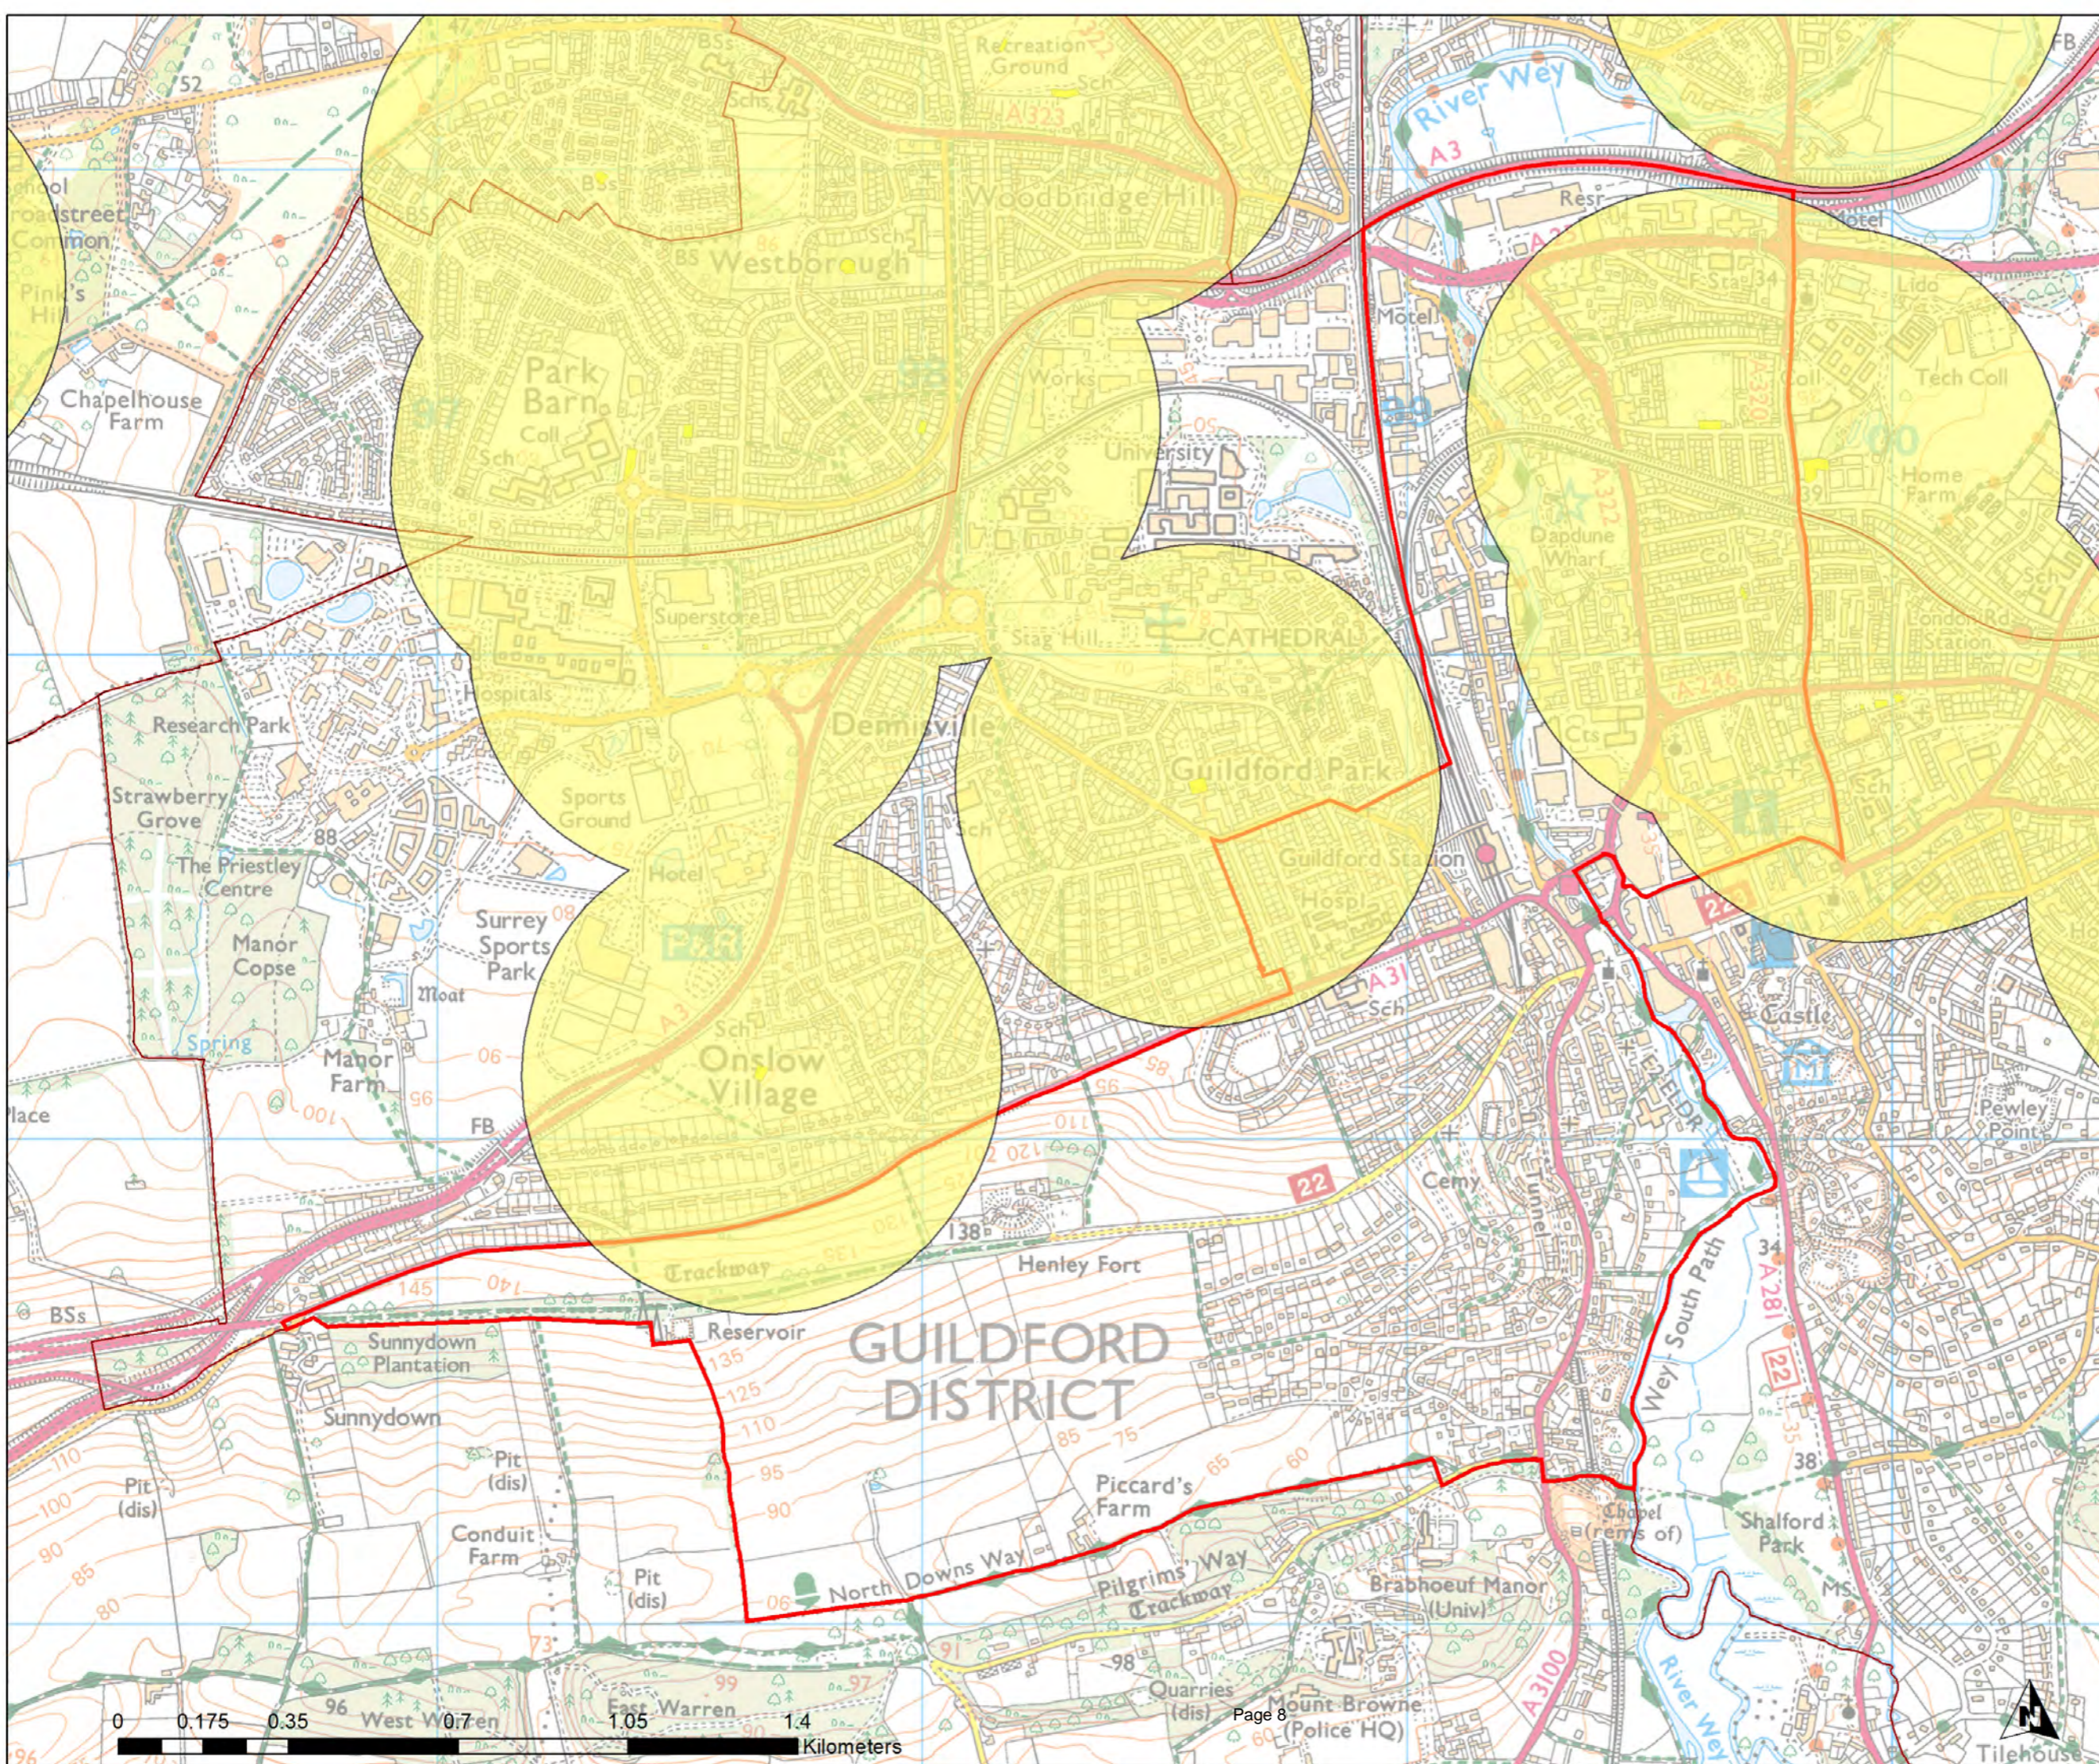

Legend

- Play Space (Children)
- Play Child 480m
- Wards

Guildford Open Space Study

Scale: 1:12,365

Map produced on

05/06/2017