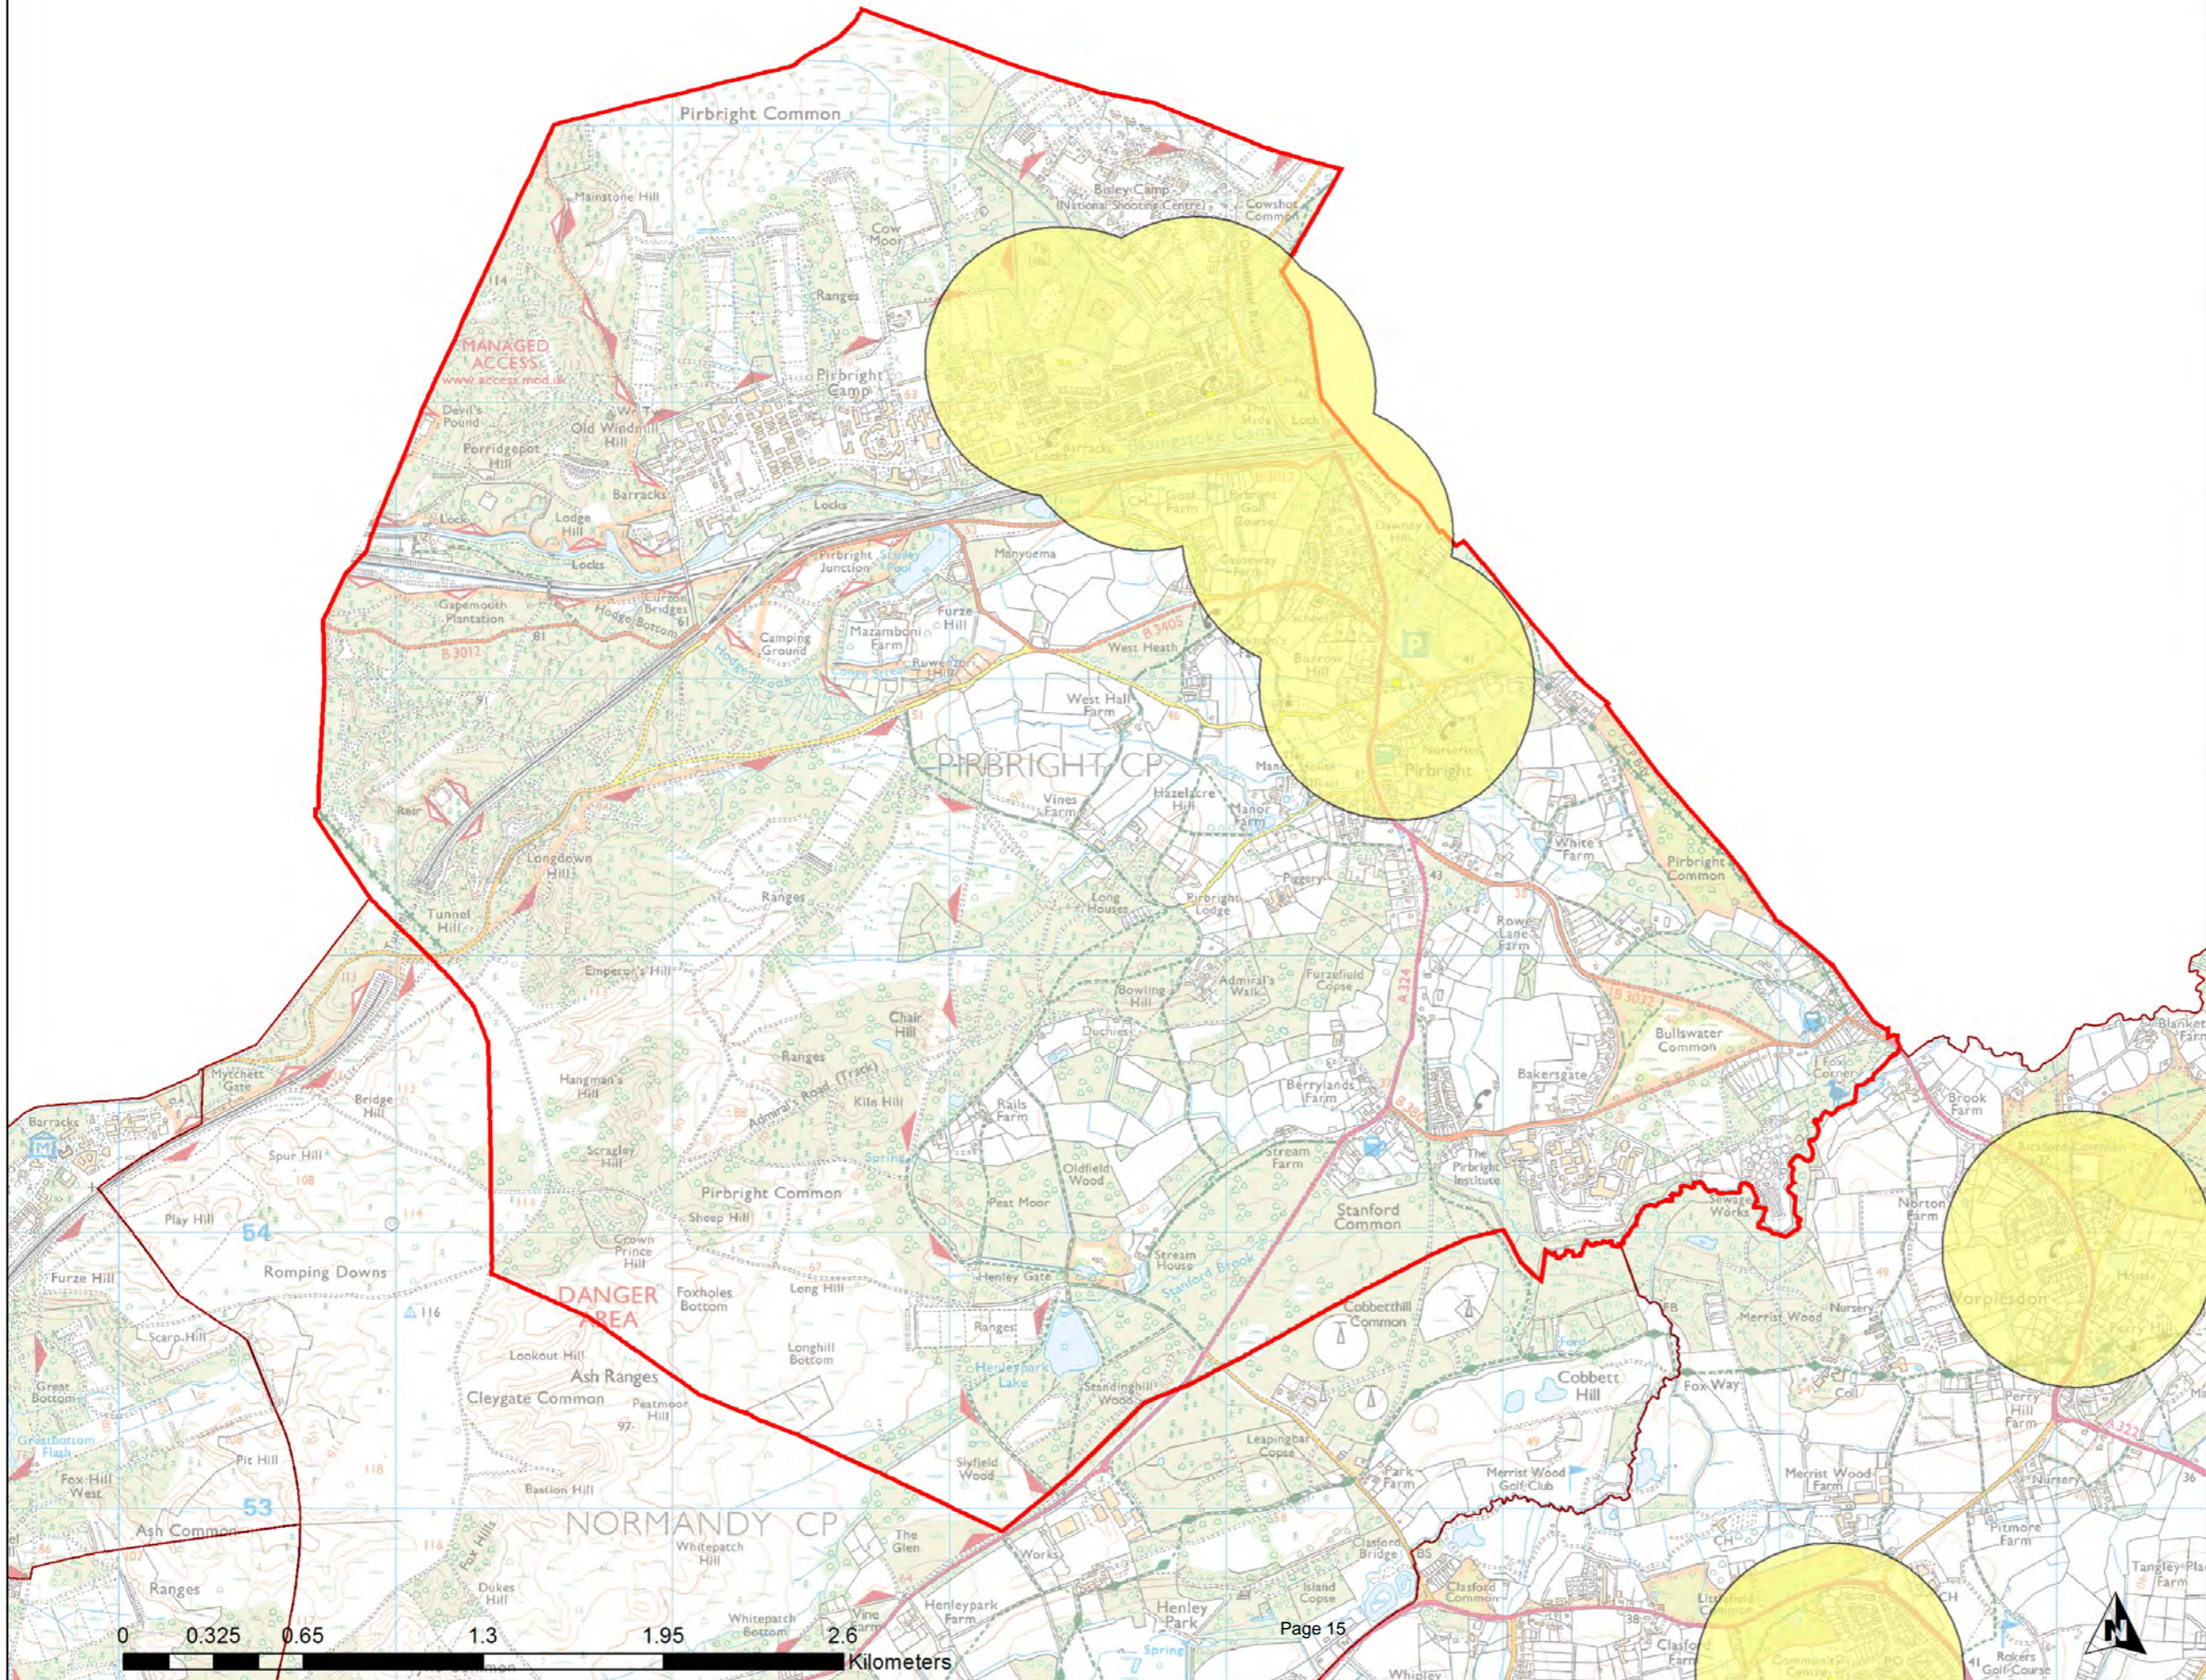

GUILD FORD
BOROUGH

Scale: **1:10,000**

Map produced on
05/06/2017

© Crown Copyright and Database Rights 2017. Ordnance Survey. 100049046

Pilgrims Ward

Legend

- Play Space (Children)
- Play Child 480m
- Wards

Guildford Open Space Study

Scale: 1:30,867

Map produced on 05/06/2017

© Crown Copyright and Database Rights 2017. Ordnance Survey. 100049046

Pirbright Ward

Legend

- Play Space (Children)
- Play Child 480m
- Wards

Guildford Open Space Study

Scale: 1:22,588

Map produced on

05/06/2017

Send Ward

Legend

- Play Space (Children)
- Play Child 480m
- Wards

Guildford Open Space Study

GUILDFORD BOROUGH

Scale: **1:17,276**

Map produced on **05/06/2017**

© Crown Copyright and Database Rights 2017. Ordnance Survey. 100049046

Shalford Ward

Legend

- Play Space (Children)
- Play Child 480m
- Wards