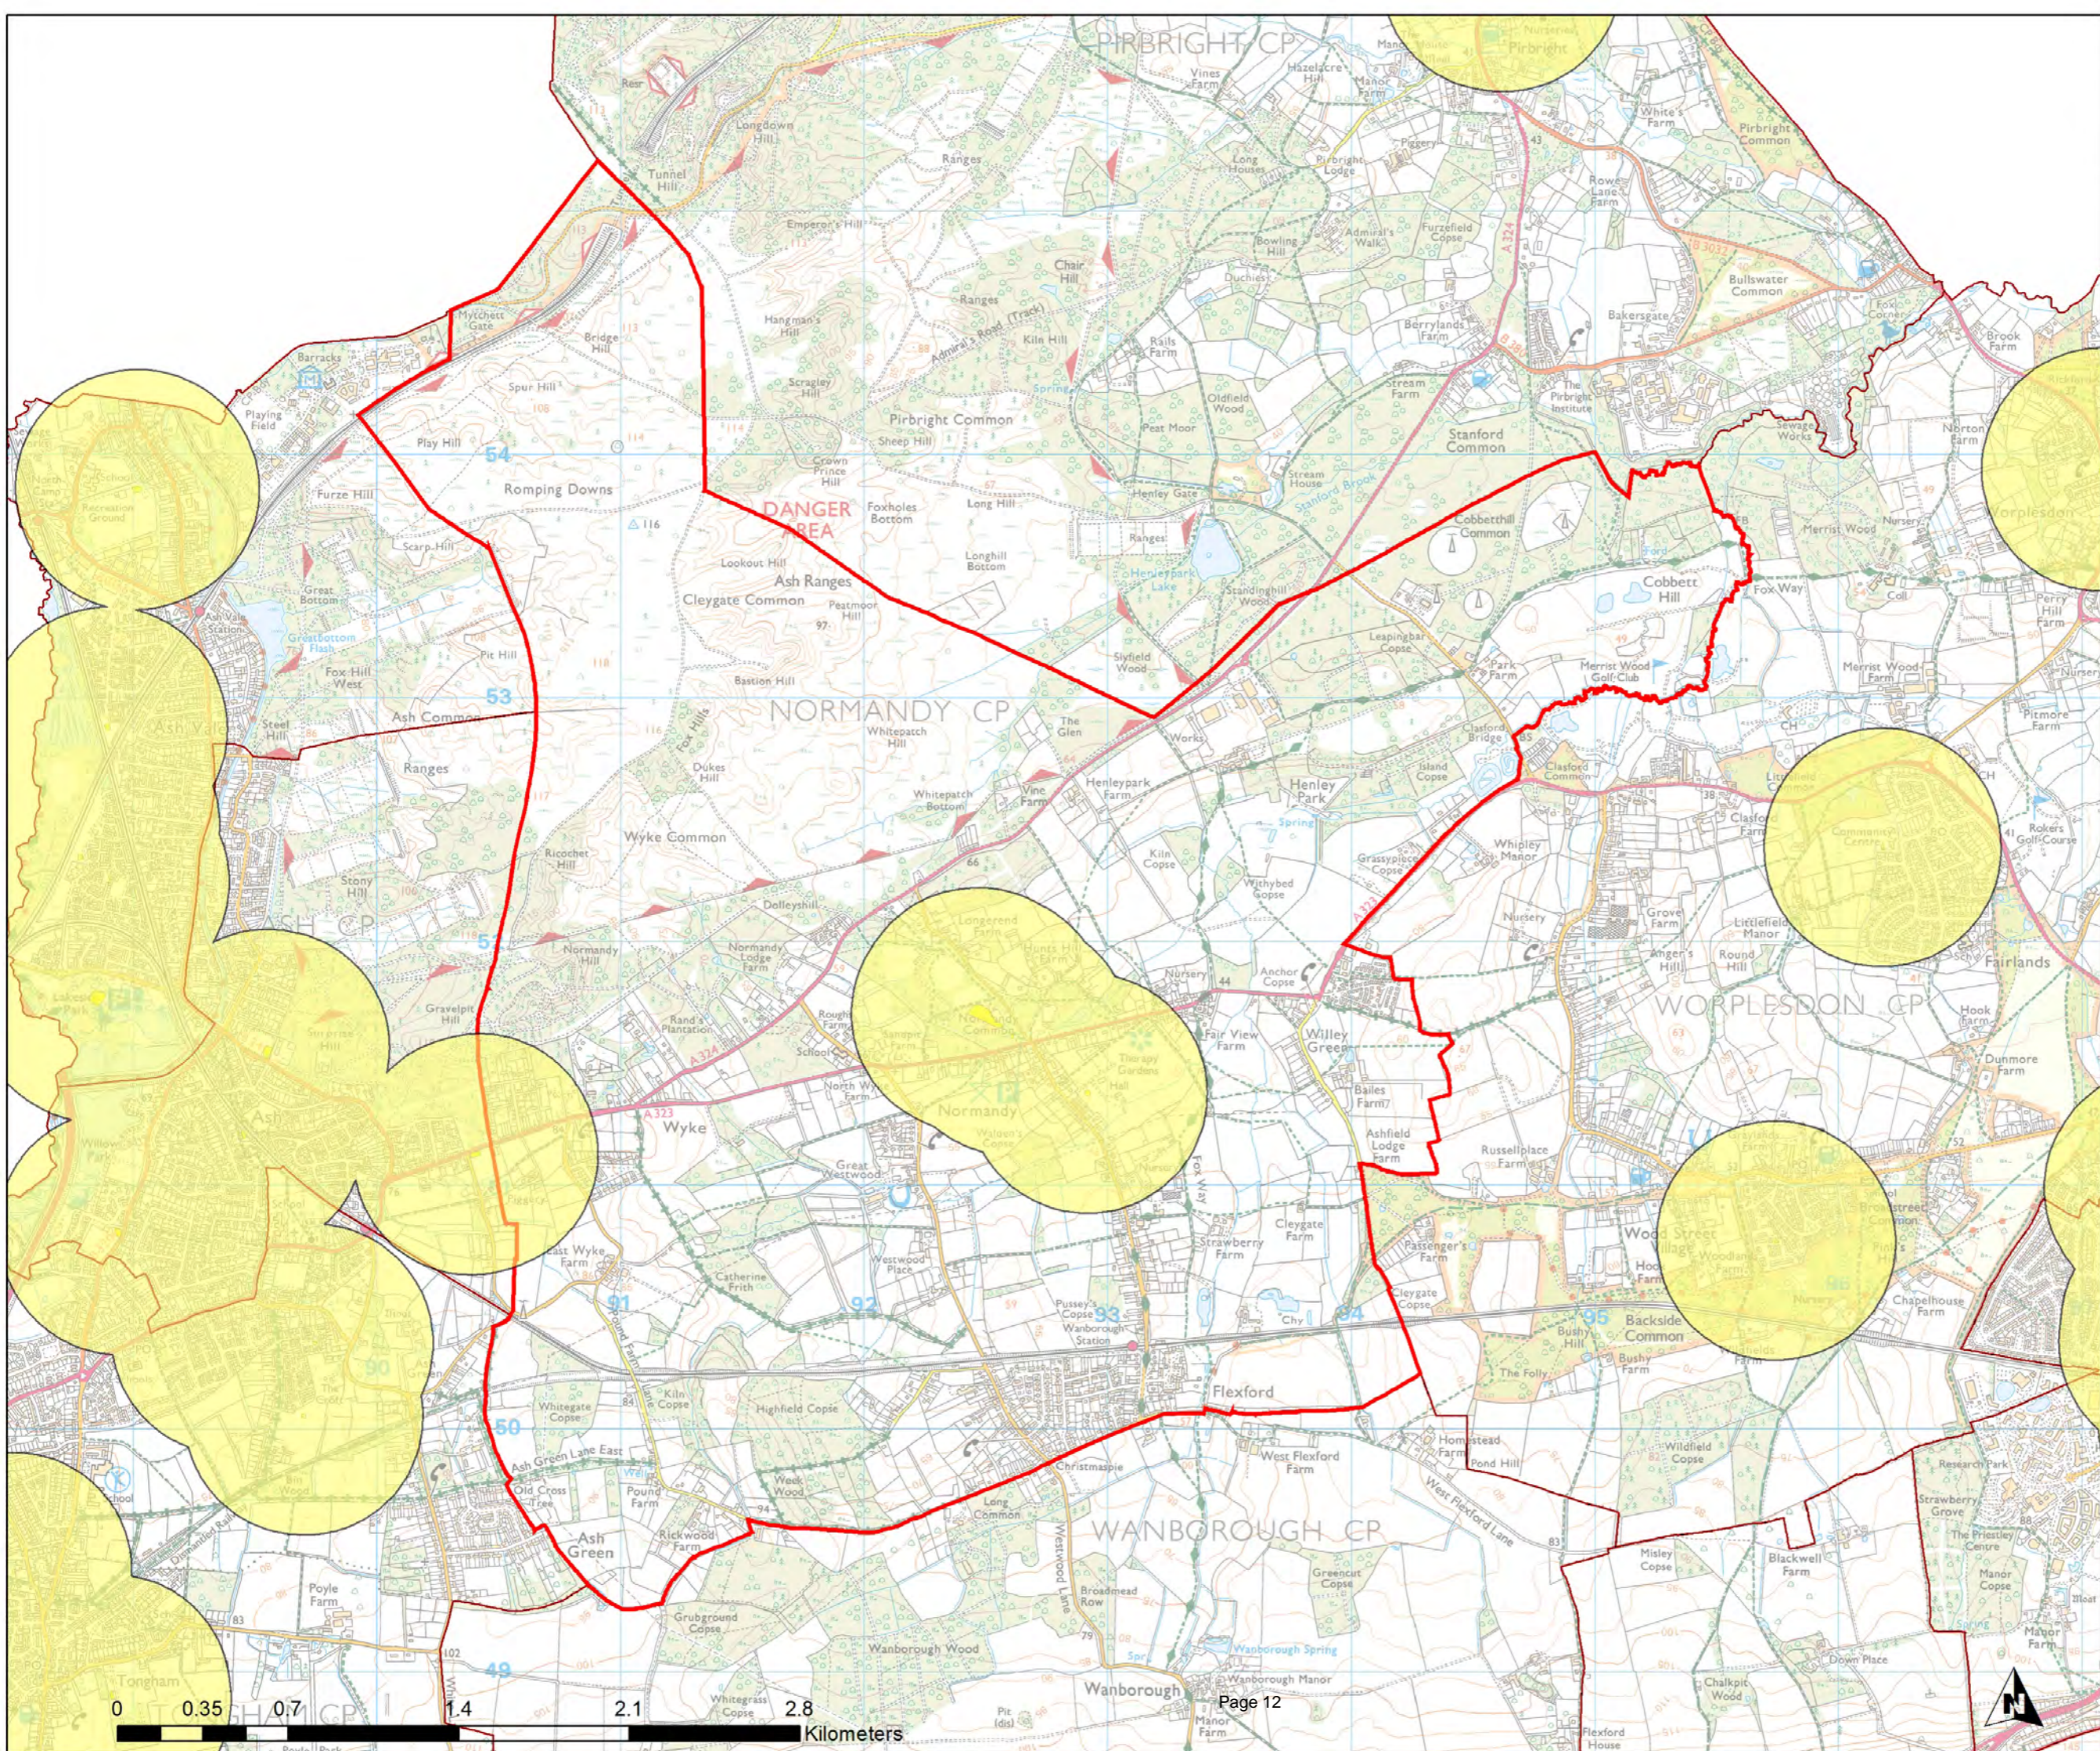

Scale: **1:12,722**

Map produced on **05/06/2017**

© Crown Copyright and Database Rights 2017. Ordnance Survey. 100049046

Legend

- Play Space (Children)
- Play Child 480m
- Wards

Guildford Open Space Study

Scale: 1:27,775

Map produced on

05/06/2017

Merrow Ward

Legend

- Play Space (Children)
- Play Child 480m
- Wards

Guildford Open Space Study

GUILDFORD BOROUGH

Scale: **1:11,887**

Map produced on **ethos**
Environmental Planning

05/06/2017

© Crown Copyright and Database Rights 2017. Ordnance Survey. 100049046

Normandy Ward

Legend

- Play Space (Children)
- Play Child 480m
- Wards

Guildford Open Space Study

Scale: **1:24,435**

Map produced on

05/06/2017

Onslow Ward

Legend

- Play Space (Children)
- Play Child 480m
- Wards

Guildford Open Space Study