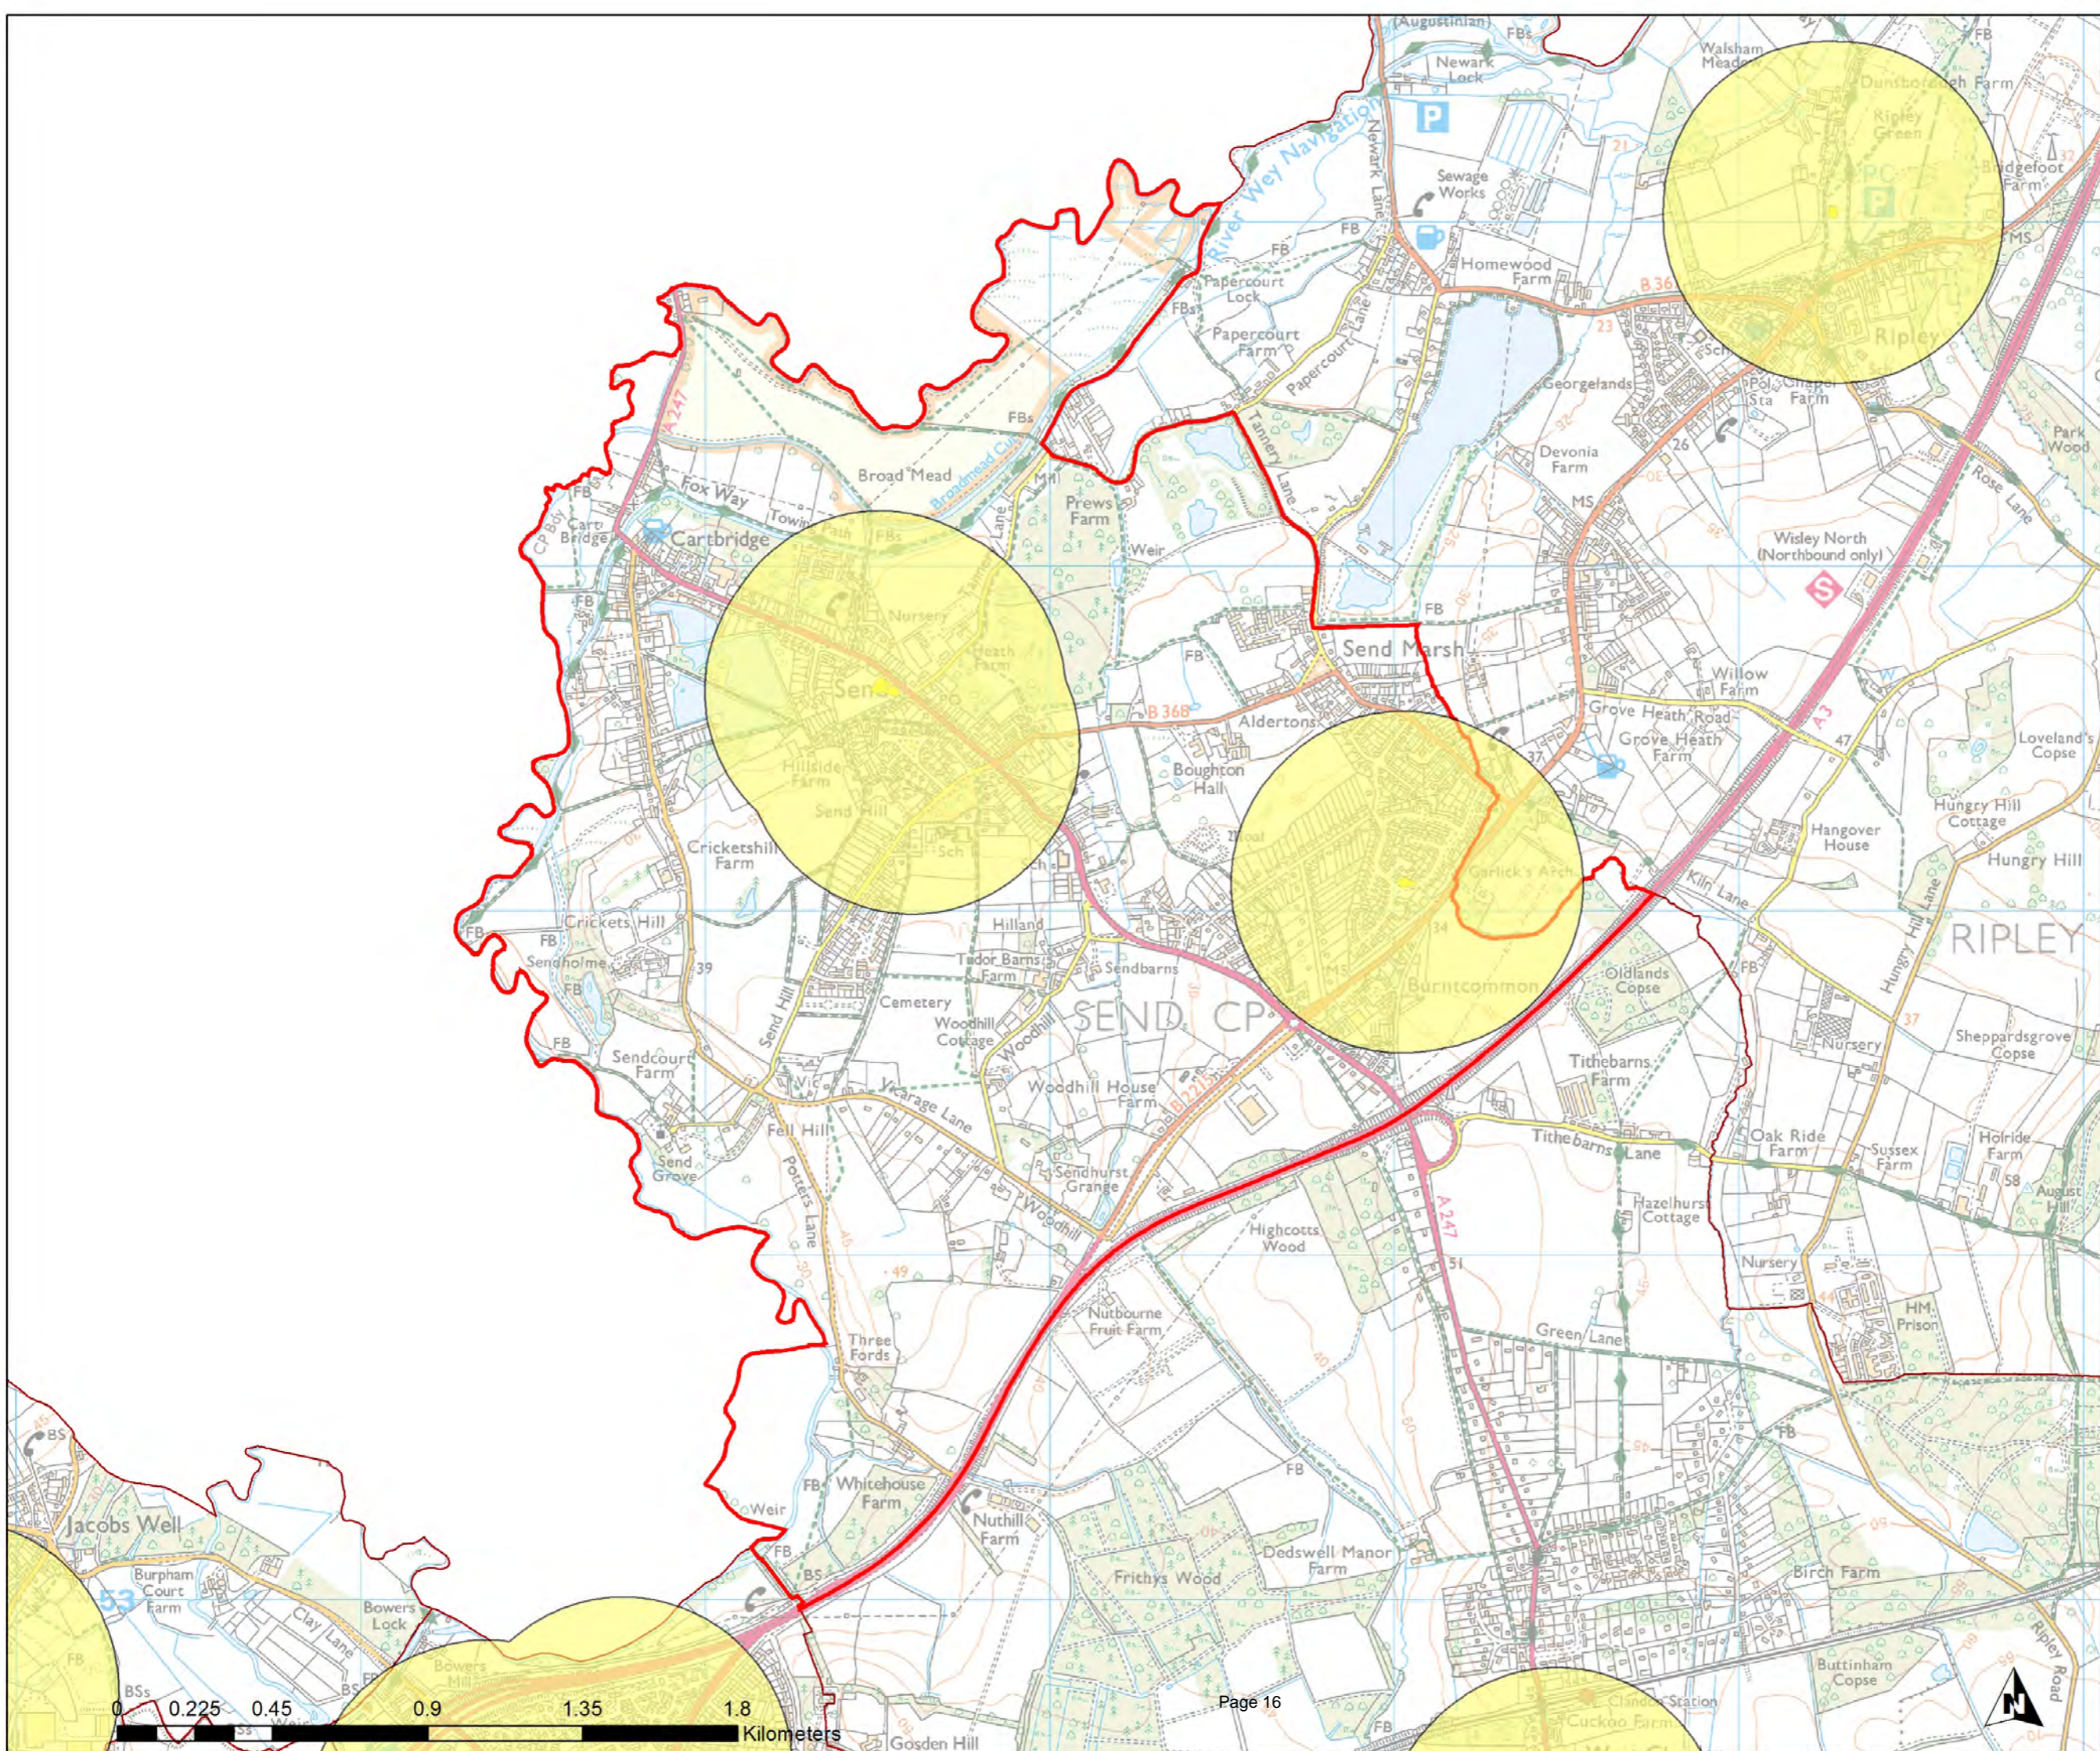

Guildford Open Space Study

Scale: 1:30,867

Map produced on 05/06/2017

© Crown Copyright and Database Rights 2017. Ordnance Survey. 100049046

Pirbright Ward

Legend

- Play Space (Children)
- Play Child 480m
- Wards

Guildford Open Space Study

Scale: 1:22,588

Map produced on

05/06/2017

Send Ward

Legend

- Play Space (Children)
- Play Child 480m
- Wards

Guildford Open Space Study

GUILDFORD BOROUGH

Scale: **1:17,276**

Map produced on **05/06/2017**

© Crown Copyright and Database Rights 2017. Ordnance Survey. 100049046

Shalford Ward

Legend

- Play Space (Children)
- Play Child 480m
- Wards

Guildford Open Space Study

GUILDFORD BOROUGH

Scale: **1:28,022**

Map produced on **05/06/2017**

Stoke Ward

Legend

- Play Space (Children)
- Play Child 480m
- Wards

Guildford Open Space Study