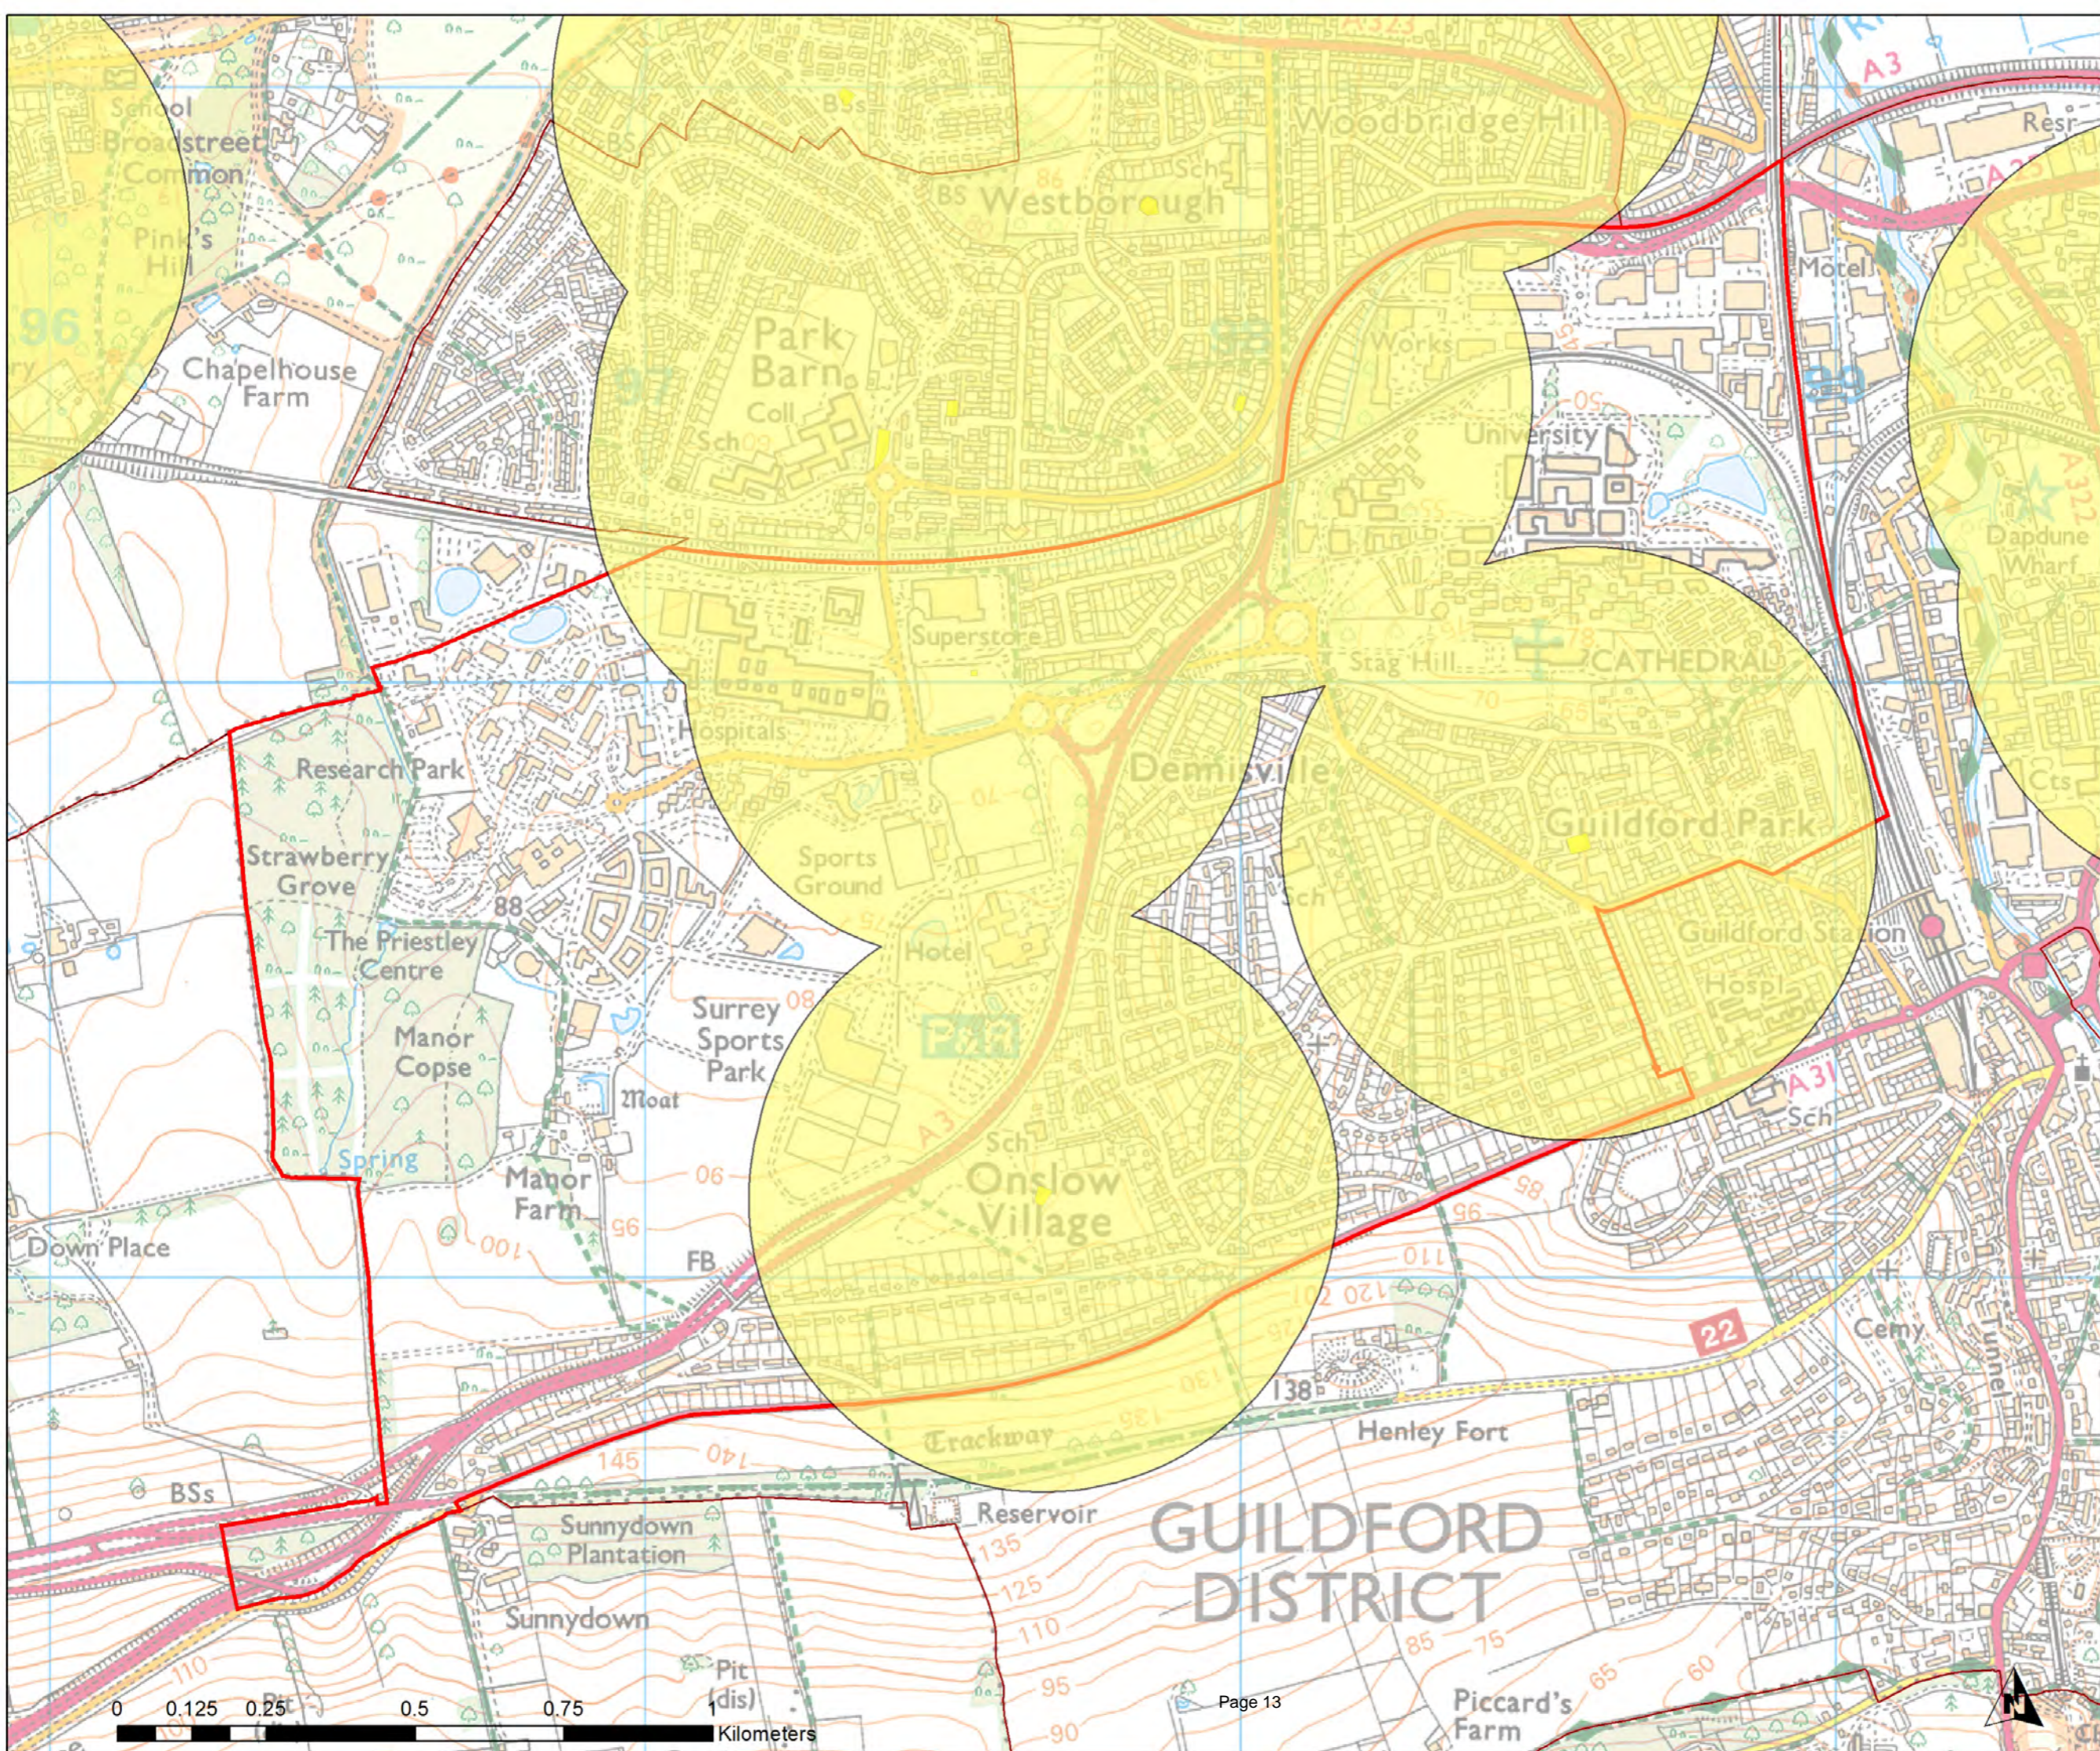

Guildford Open Space Study

Scale: **1:24,435**

Map produced on

05/06/2017

Onslow Ward

Legend

- Play Space (Children)
- Play Child 480m
- Wards

Guildford Open Space Study

GUILD FORD
BOROUGH

Scale: **1:10,000**

Map produced on
05/06/2017

© Crown Copyright and Database Rights 2017. Ordnance Survey. 100049046

Pilgrims Ward

Legend

- Play Space (Children)
- Play Child 480m
- Wards

Guildford Open Space Study

Scale: 1:30,867

Map produced on 05/06/2017

© Crown Copyright and Database Rights 2017. Ordnance Survey. 100049046

Pirbright Ward

Legend

- Play Space (Children)
- Play Child 480m
- Wards