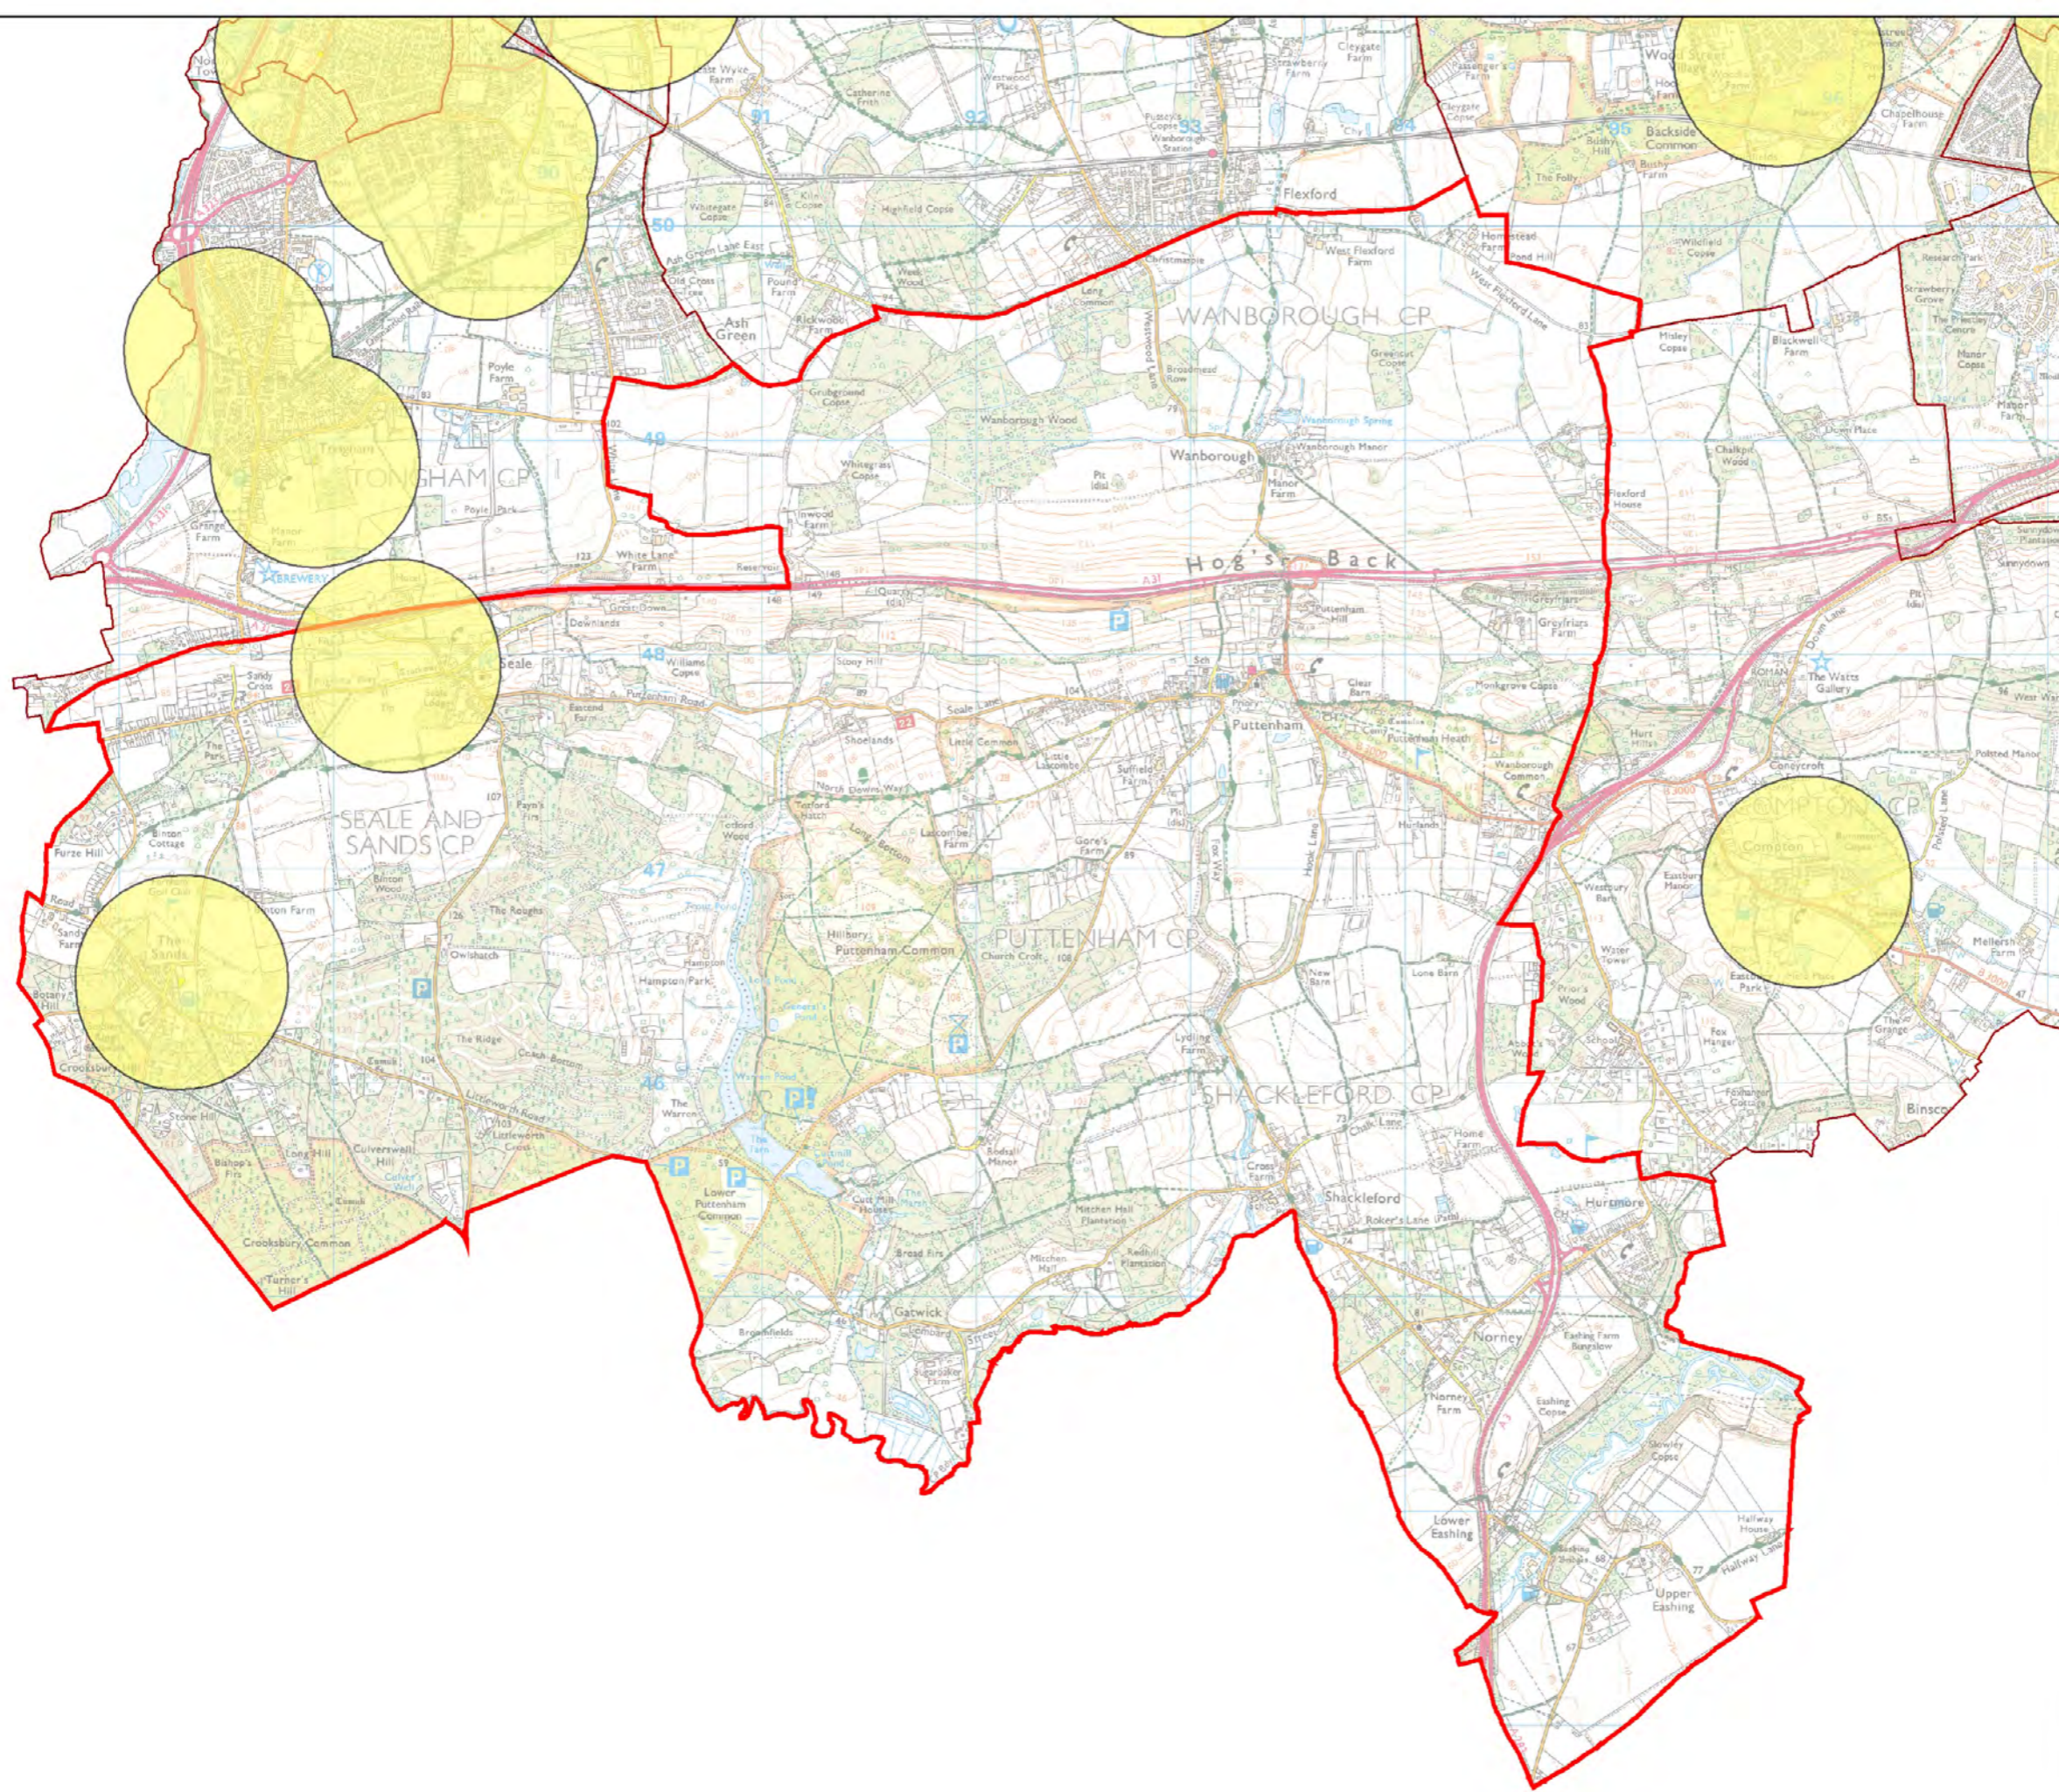

Guildford Open Space Study

Scale: **1:24,435**

Map produced on

05/06/2017

Onslow Ward

Legend

- Play Space (Children)
- Play Child 480m
- Wards

Guildford Open Space Study

GUILD FORD
BOROUGH

Scale: **1:10,000**

Map produced on
05/06/2017

© Crown Copyright and Database Rights 2017. Ordnance Survey. 100049046

Pilgrims Ward

Legend

- Play Space (Children)
- Play Child 480m
- Wards

Guildford Open Space Study

Scale: 1:30,867

Map produced on 05/06/2017

© Crown Copyright and Database Rights 2017. Ordnance Survey. 100049046

Pirbright Ward

Legend

- Play Space (Children)
- Play Child 480m
- Wards

Guildford Open Space Study

Scale: 1:22,588

Map produced on

05/06/2017

Send Ward

Legend

- Play Space (Children)
- Play Child 480m
- Wards

Guildford Open Space Study