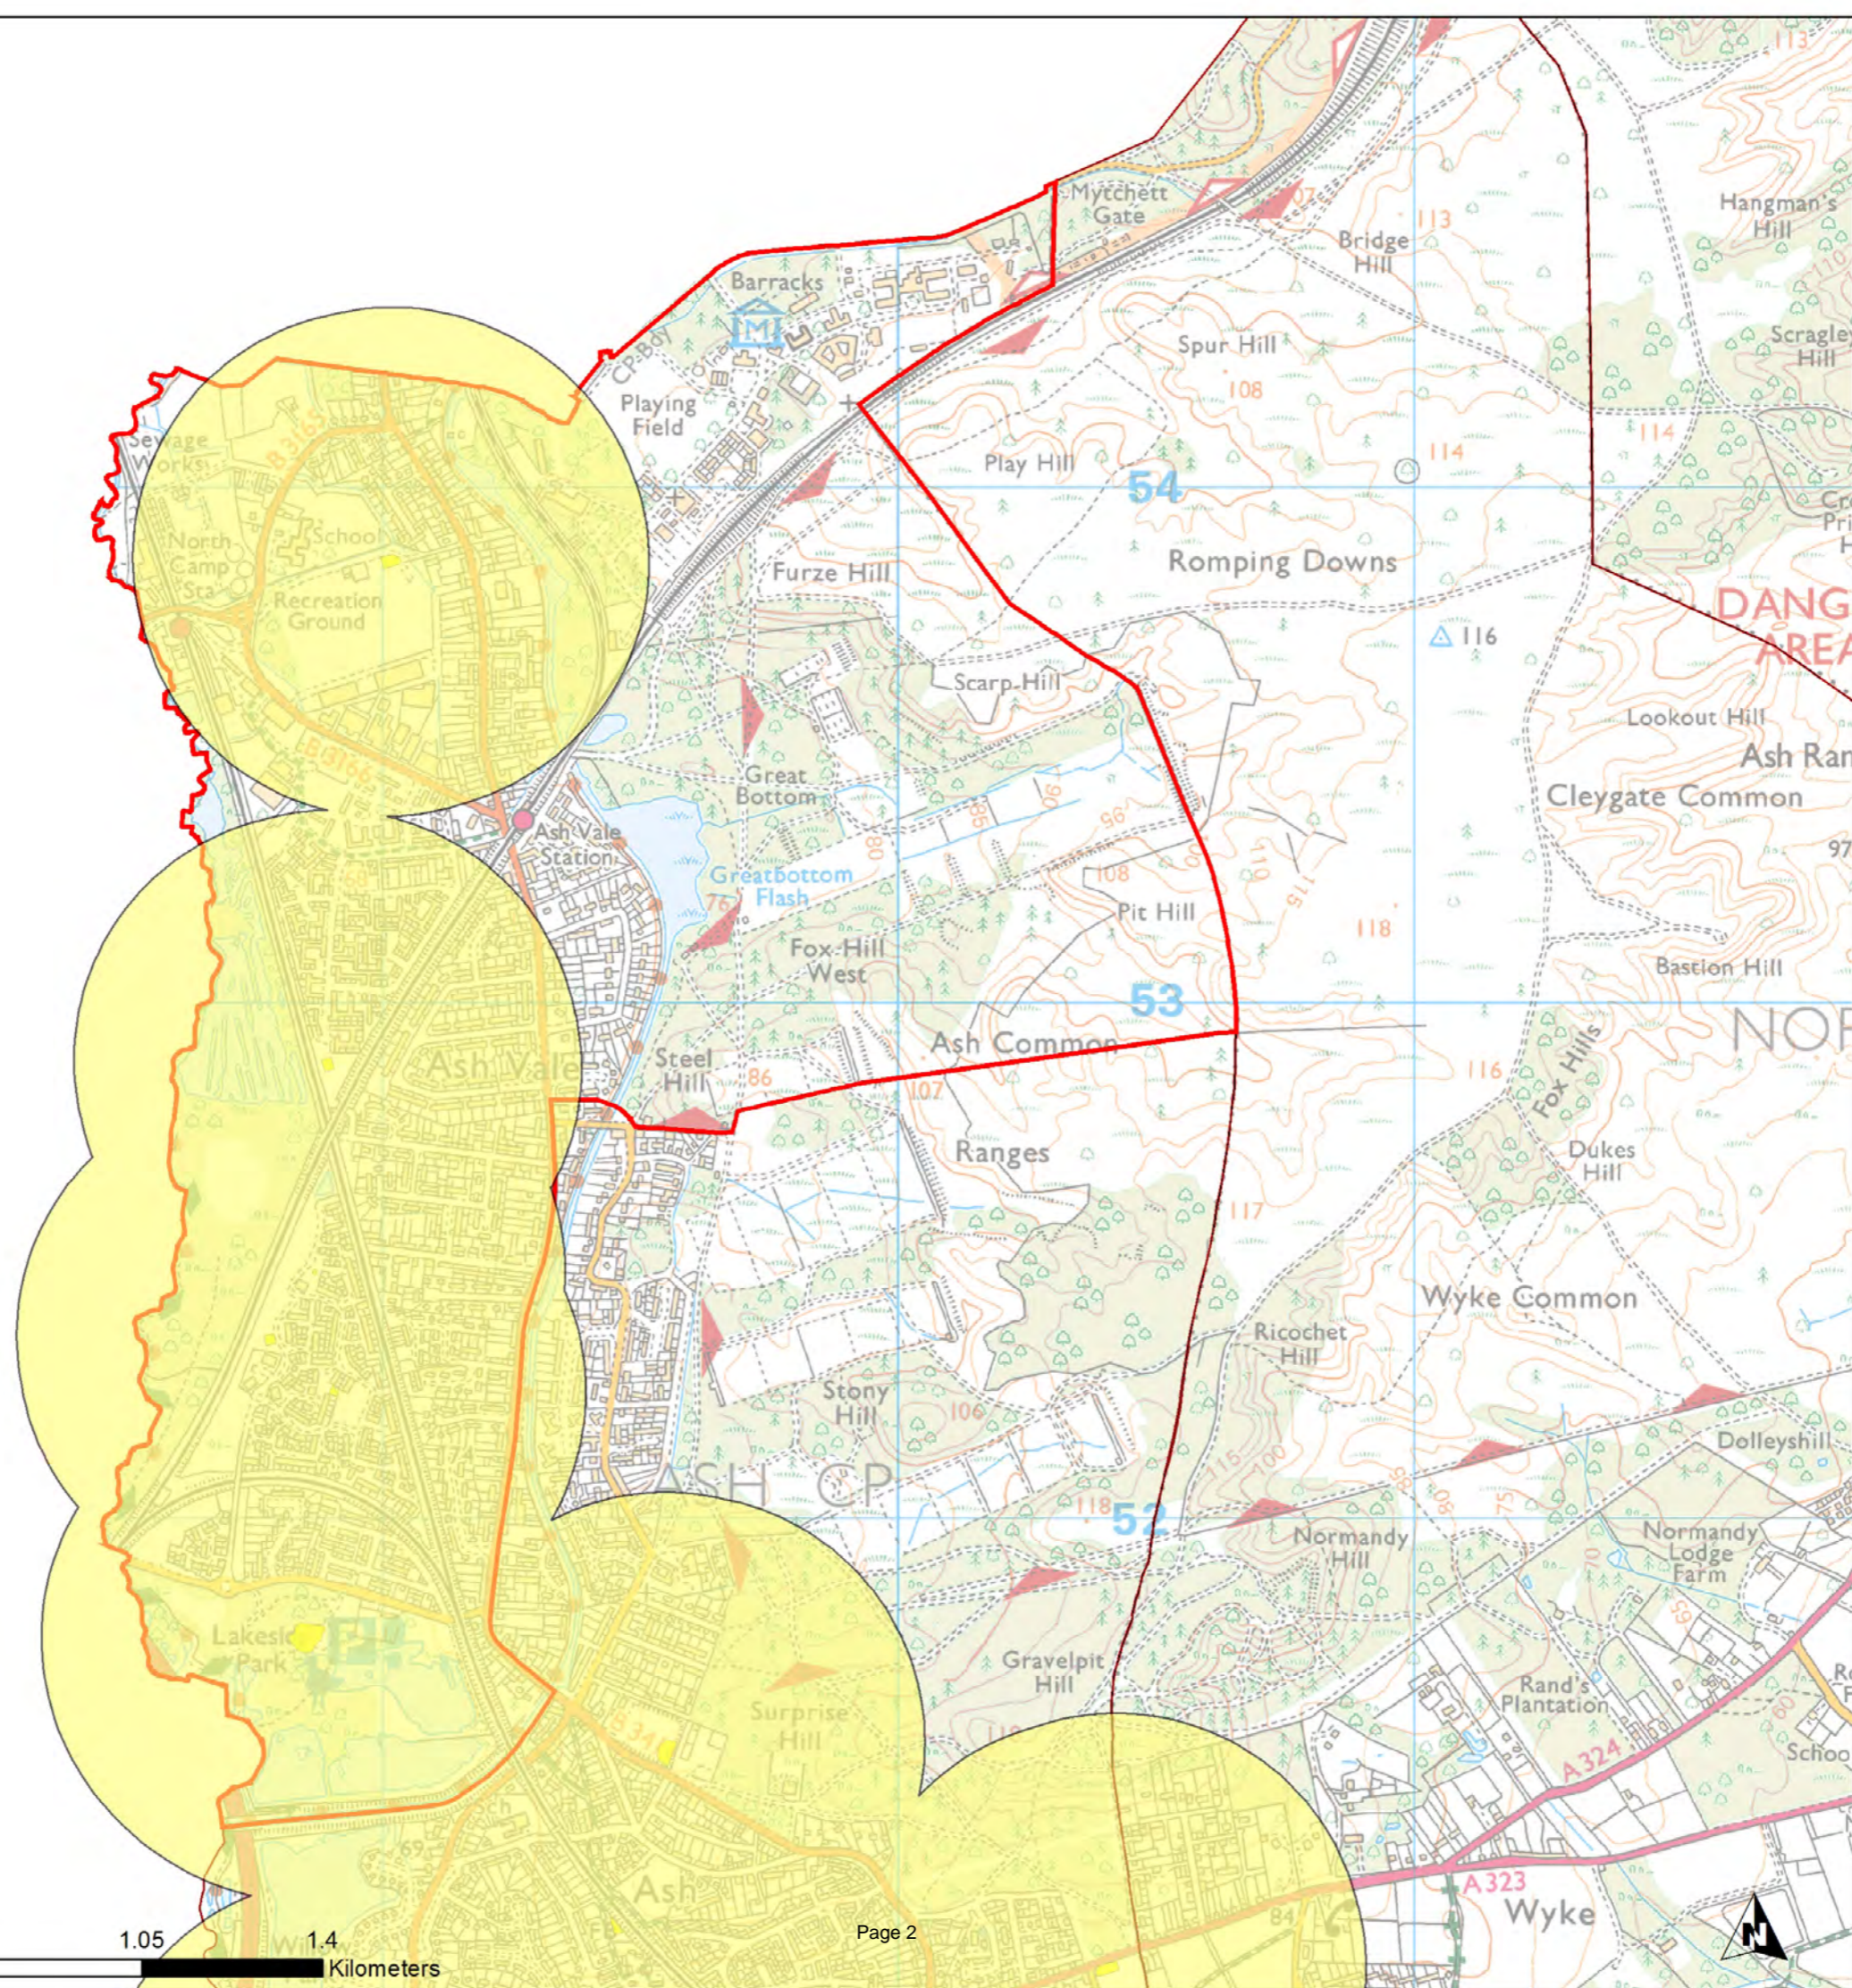

Ash South and Tongham Ward

Legend

- Play Space (Children)
- Play Child 480m
- Wards

Guildford Open Space Study

Scale: 1:14,105

Map produced on

05/06/2017

Ash Vale Ward

Legend

- Play Space (Children)
- Play Child 480m
- Wards

Guildford Open Space Study

Scale: 1:13,106

Map produced on

05/06/2017

Ash Wharf Ward

Legend

- Play Space (Children)
- Play Child 480m
- Wards

Guildford Open Space Study

Scale: **1:10,478**

Map produced on

05/06/2017

Burpham Ward

Legend

- Play Space (Children)
- Play Child 480m
- Wards

Guildford Open Space Study

GUILDFORD BOROUGH

Scale: **1:8,084**

Map produced on **ethos**
05/06/2017
Environmental Planning

© Crown Copyright and Database Rights 2017. Ordnance Survey. 100049046

Christchurch Ward