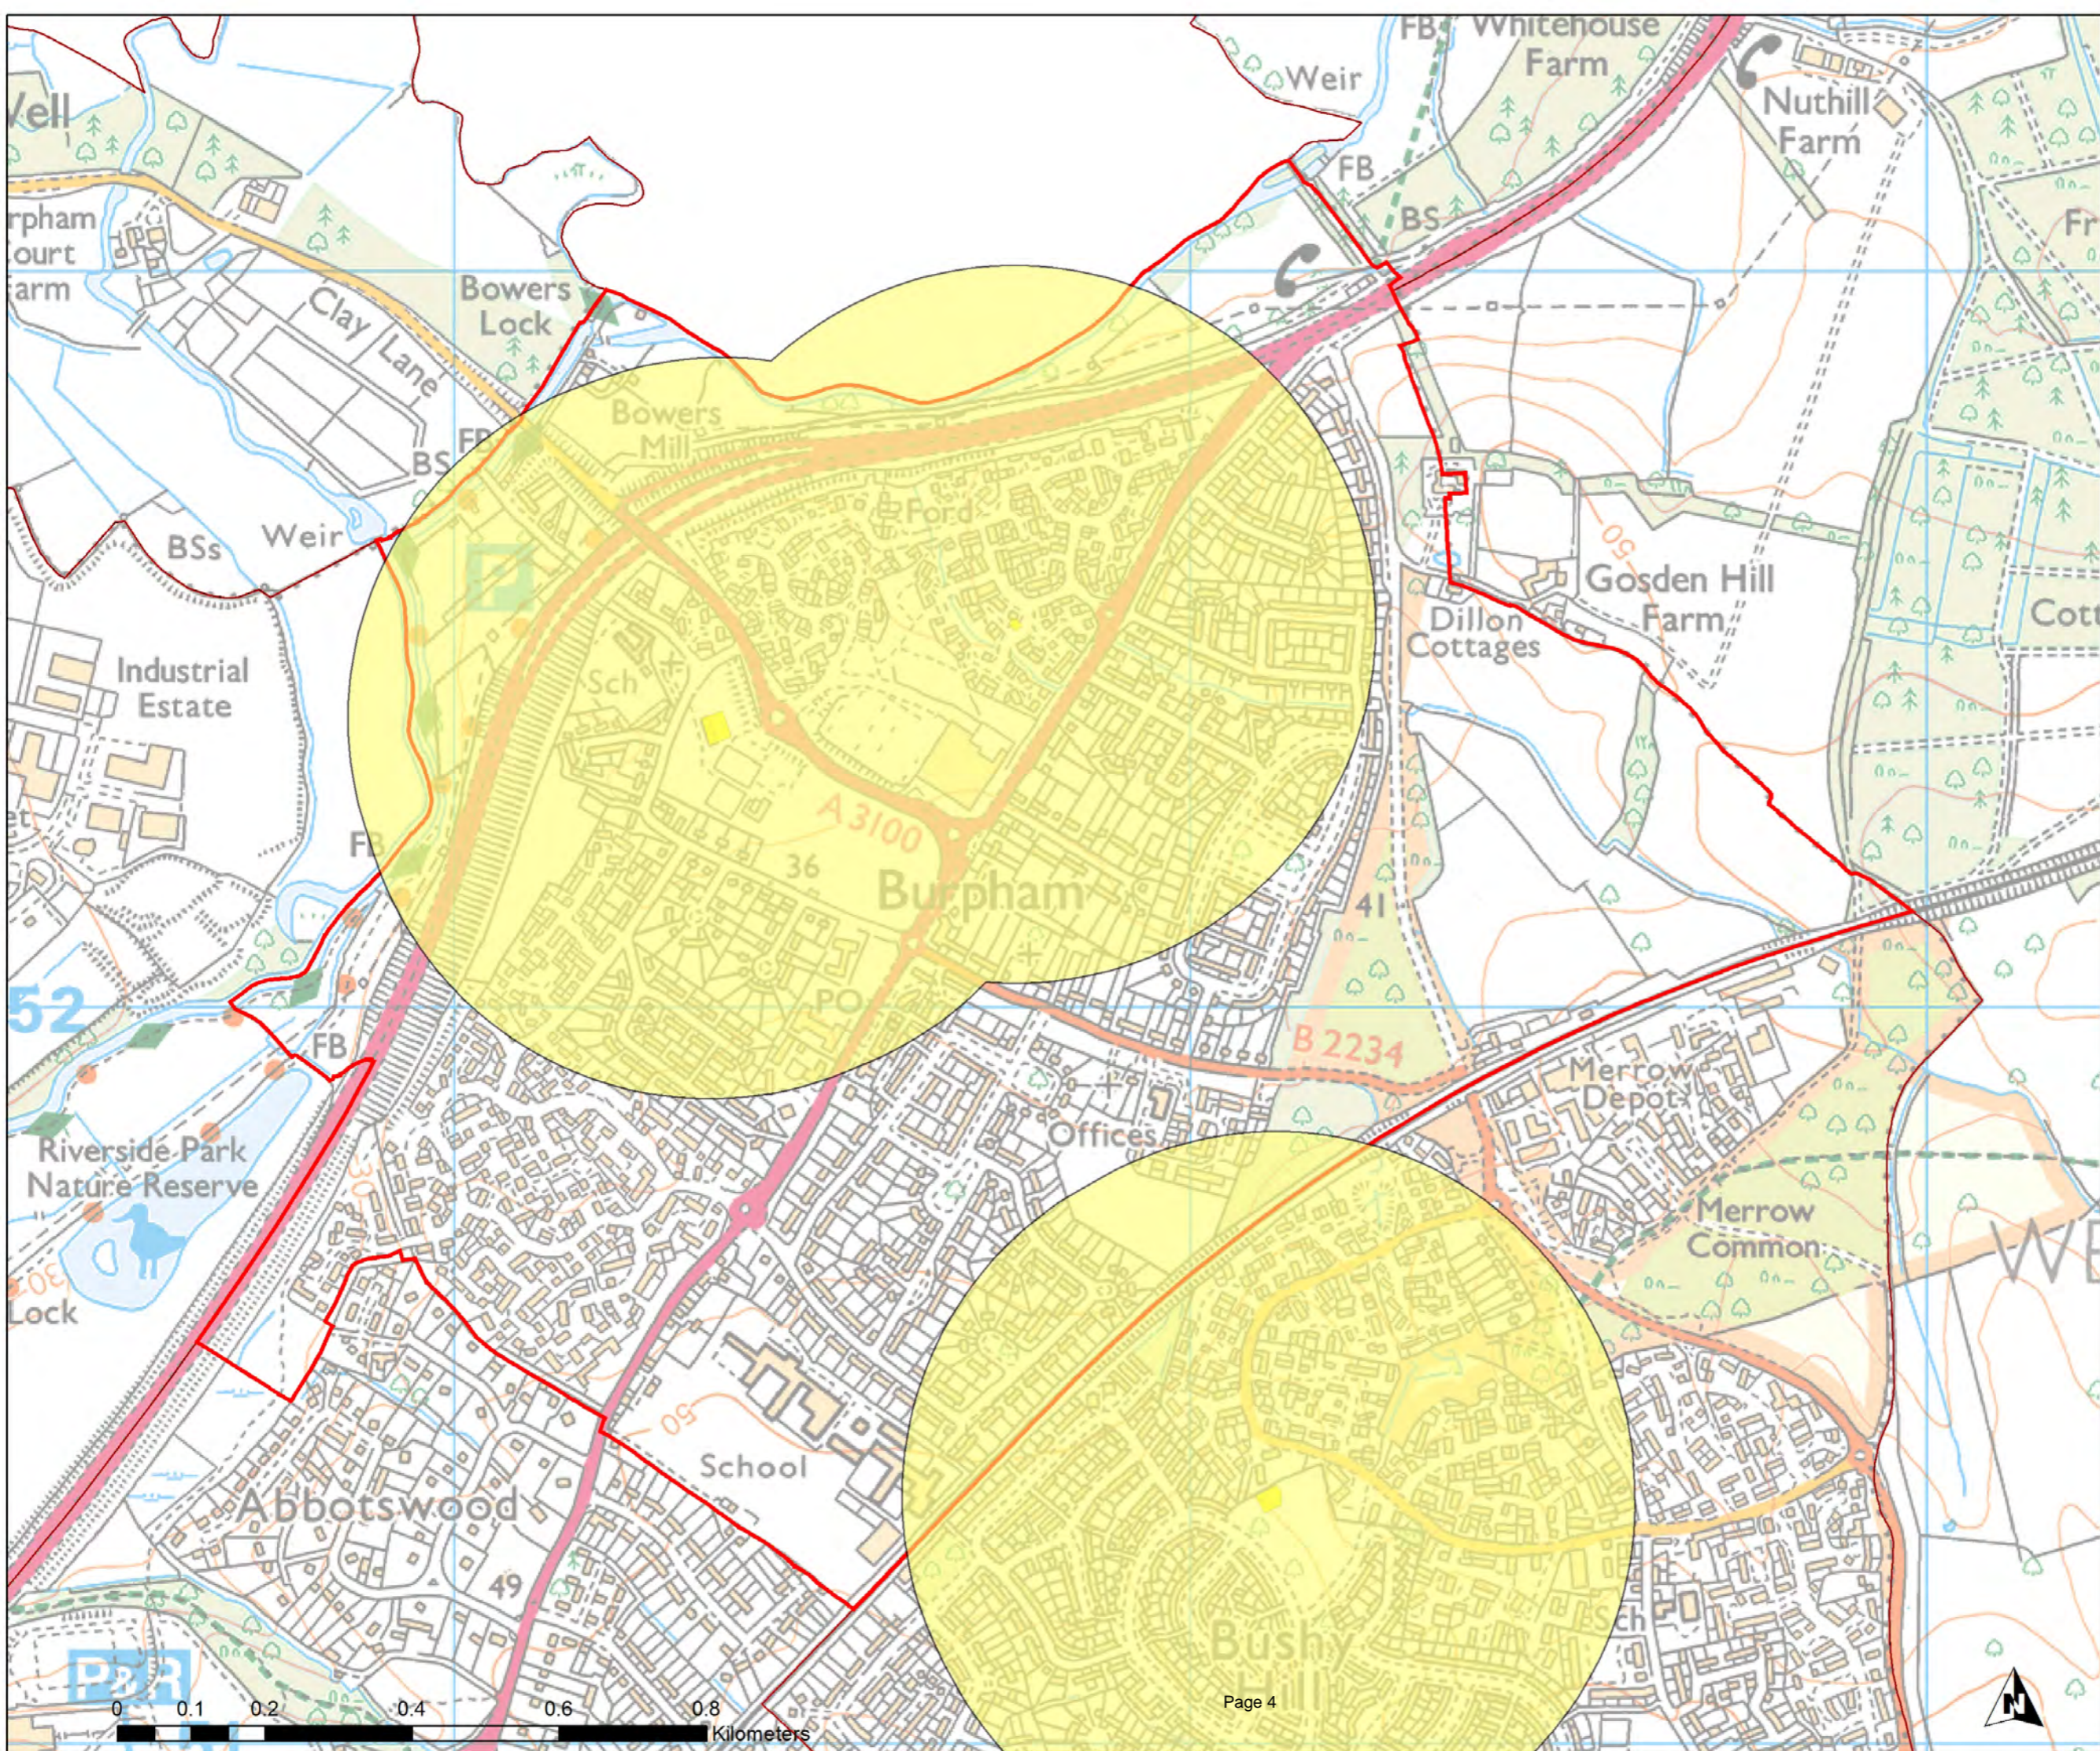

Legend

- Play Space (Children)
- Play Child 480m
- Wards

Guildford Open Space Study

Scale: 1:13,106

Map produced on

05/06/2017

Ash Wharf Ward

Legend

- Play Space (Children)
- Play Child 480m
- Wards

Guildford Open Space Study

Scale: **1:10,478**

Map produced on

05/06/2017

Burpham Ward

Legend

- Play Space (Children)
- Play Child 480m
- Wards

Guildford Open Space Study

GUILDFORD BOROUGH

Scale: **1:8,084**

Map produced on **ethos**
05/06/2017
Environmental Planning

© Crown Copyright and Database Rights 2017. Ordnance Survey. 100049046

Christchurch Ward

Legend

- Play Space (Children)
- Play Child 480m
- Wards

Guildford Open Space Study

GUILDFORD BOROUGH

Scale: **1:8,631**

Map produced on **05/06/2017**

© Crown Copyright and Database Rights 2017. Ordnance Survey. 100049046