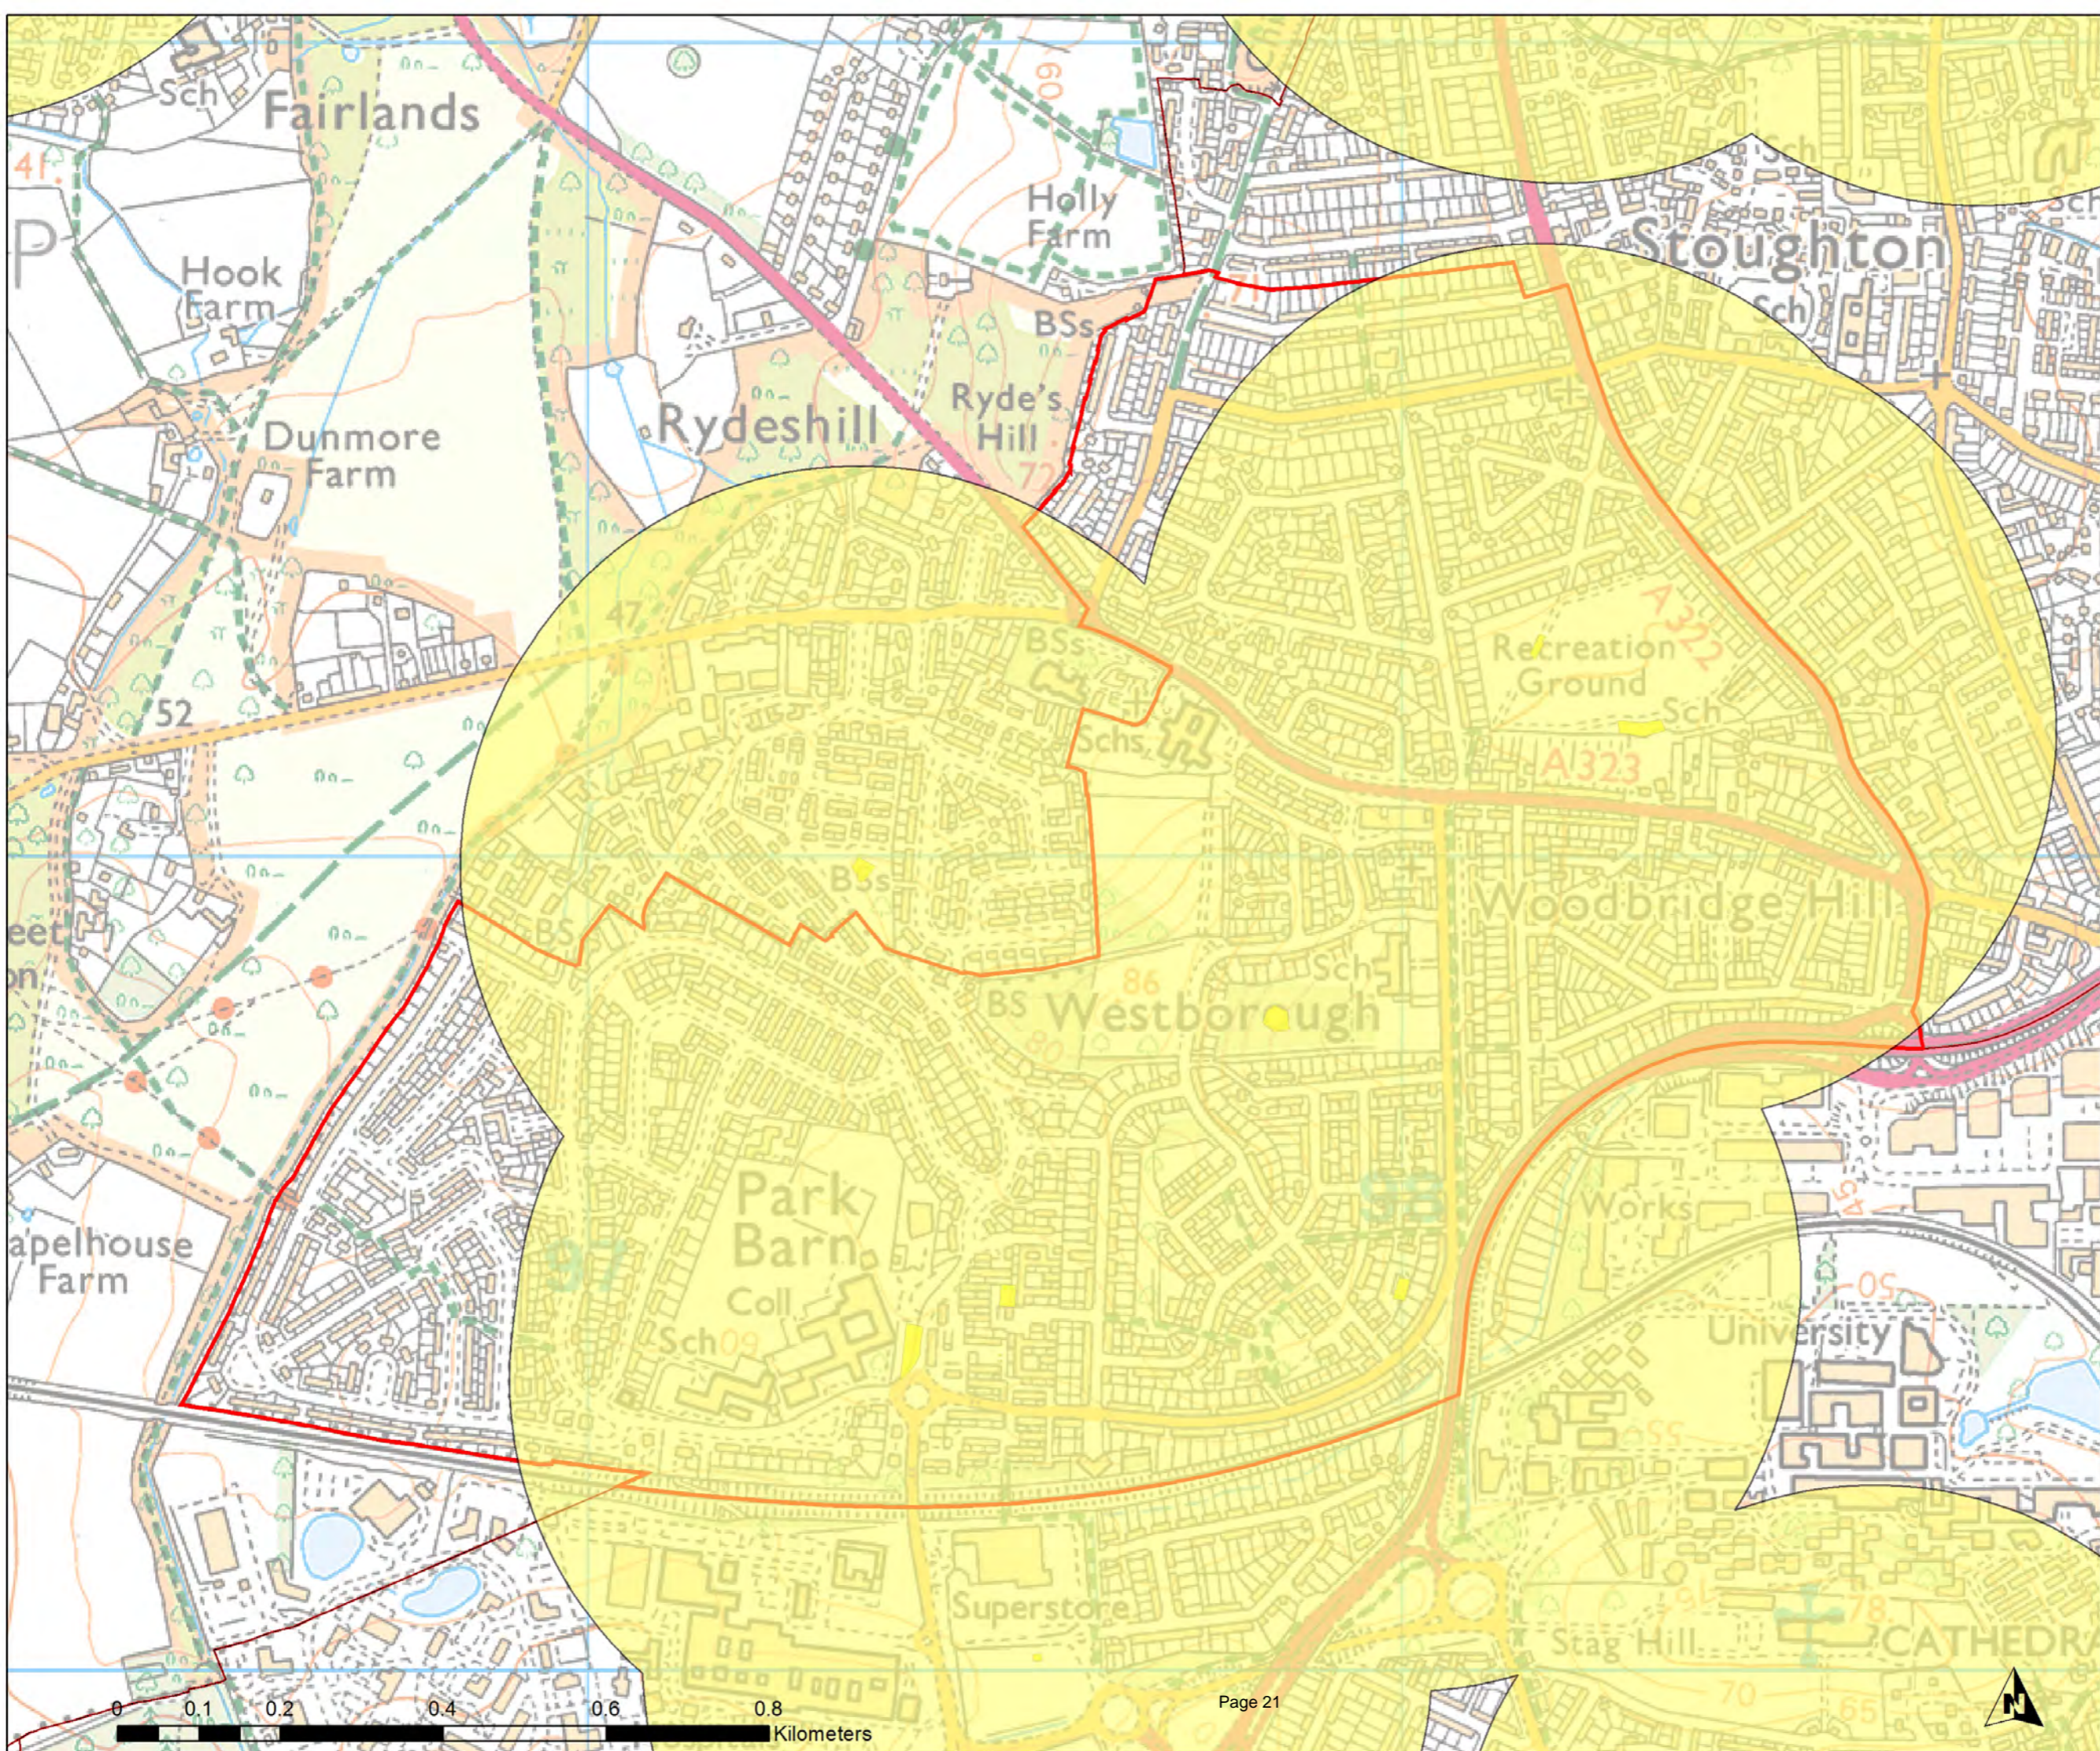

Guildford Open Space Study

GUILDFORD BOROUGH

Scale: **1:28,022**

Map produced on **05/06/2017**

Stoke Ward

Legend

- Play Space (Children)
- Play Child 480m
- Wards

Guildford Open Space Study

GUILDFORD BOROUGH

Scale: 1:7,769

Map produced on 05/06/2017

© Crown Copyright and Database Rights 2017. Ordnance Survey. 100049046

Stoughton Ward

Legend

- Play Space (Children)
- Play Child 480m
- Wards

Guildford Open Space Study

Scale: 1:8,733

Map produced on

05/06/2017

Tillingbourne Ward

Legend

- Play Space (Children)
- Play Child 480m
- Wards

Guildford Open Space Study

Scale: 1:31,333

Map produced on 05/06/2017

Westborough Ward

Legend

- Play Space (Children)
- Play Child 480m
- Wards

Guildford Open Space Study

GUILDFORD BOROUGH

Scale: **1:7,312**

Map produced on **05/06/2017**