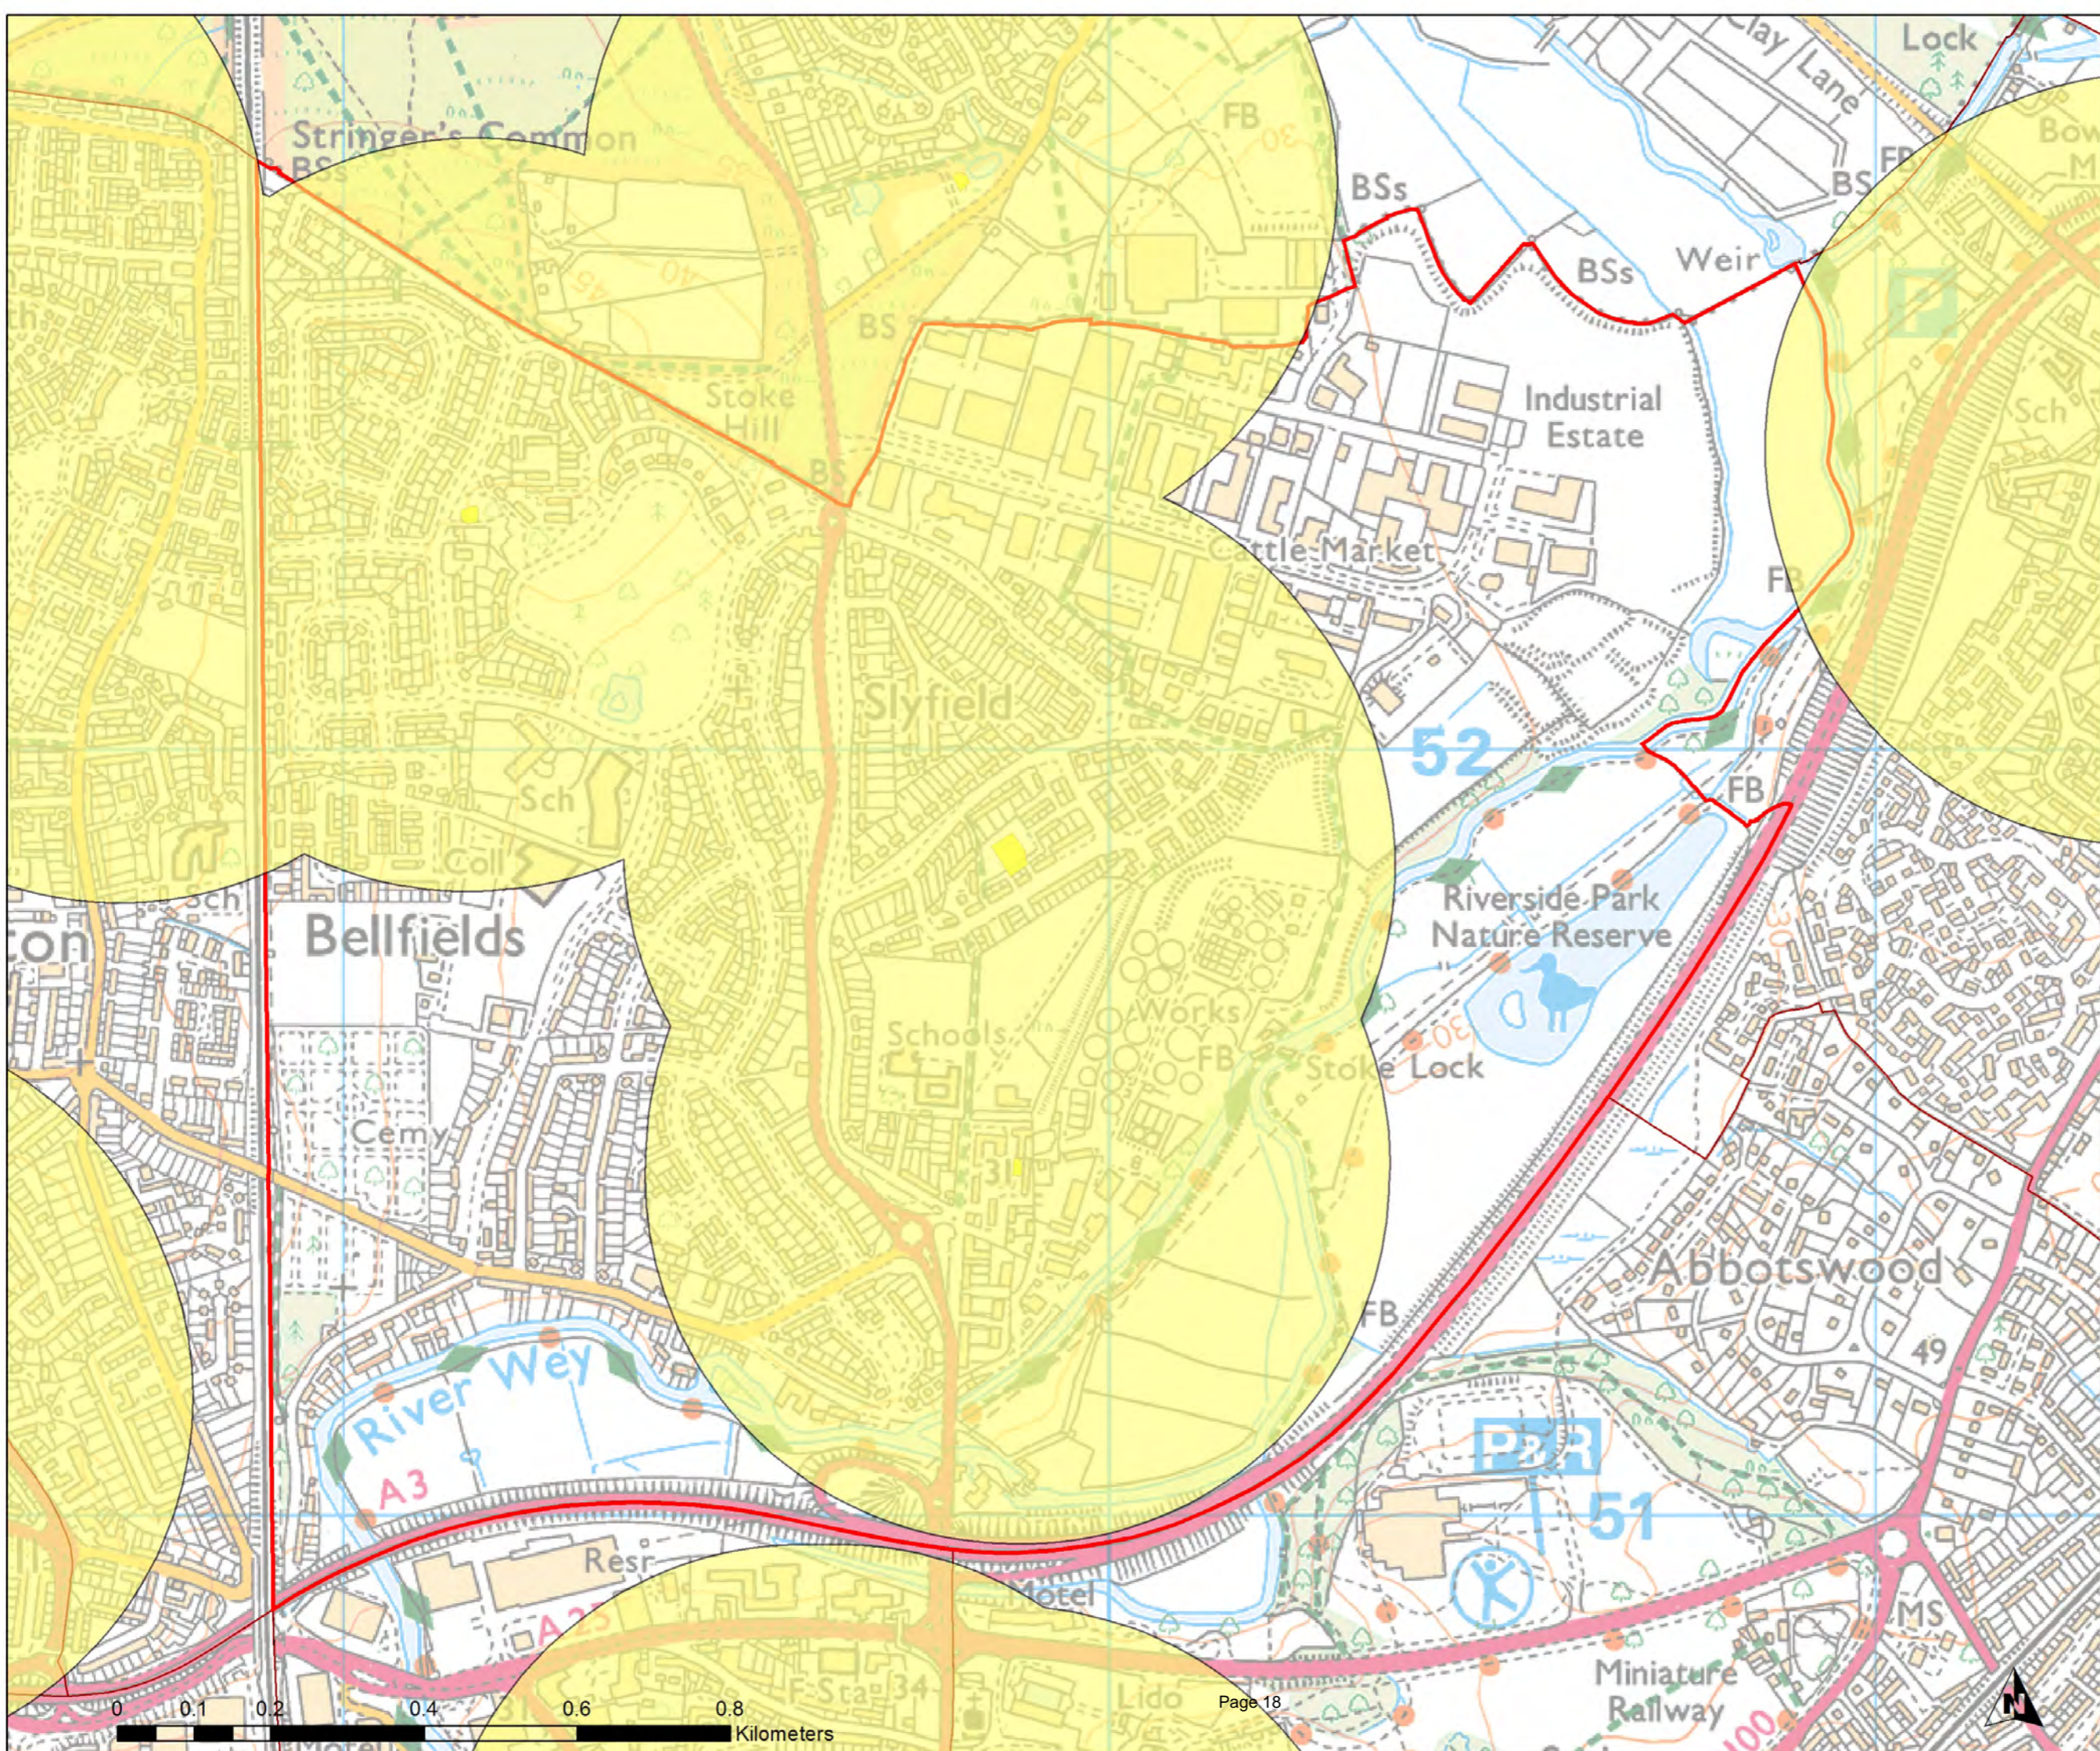

GUILDFORD BOROUGH

Scale: **1:17,276**

Map produced on **05/06/2017**

© Crown Copyright and Database Rights 2017. Ordnance Survey. 100049046

Shalford Ward

Legend

- Play Space (Children)
- Play Child 480m
- Wards

Guildford Open Space Study

GUILDFORD BOROUGH

Scale: **1:28,022**

Map produced on **05/06/2017**

Stoke Ward

Legend

- Play Space (Children)
- Play Child 480m
- Wards

Guildford Open Space Study

GUILDFORD BOROUGH

Scale: 1:7,769

Map produced on 05/06/2017

© Crown Copyright and Database Rights 2017. Ordnance Survey. 100049046

Stoughton Ward

Legend

- Play Space (Children)
- Play Child 480m
- Wards

Guildford Open Space Study