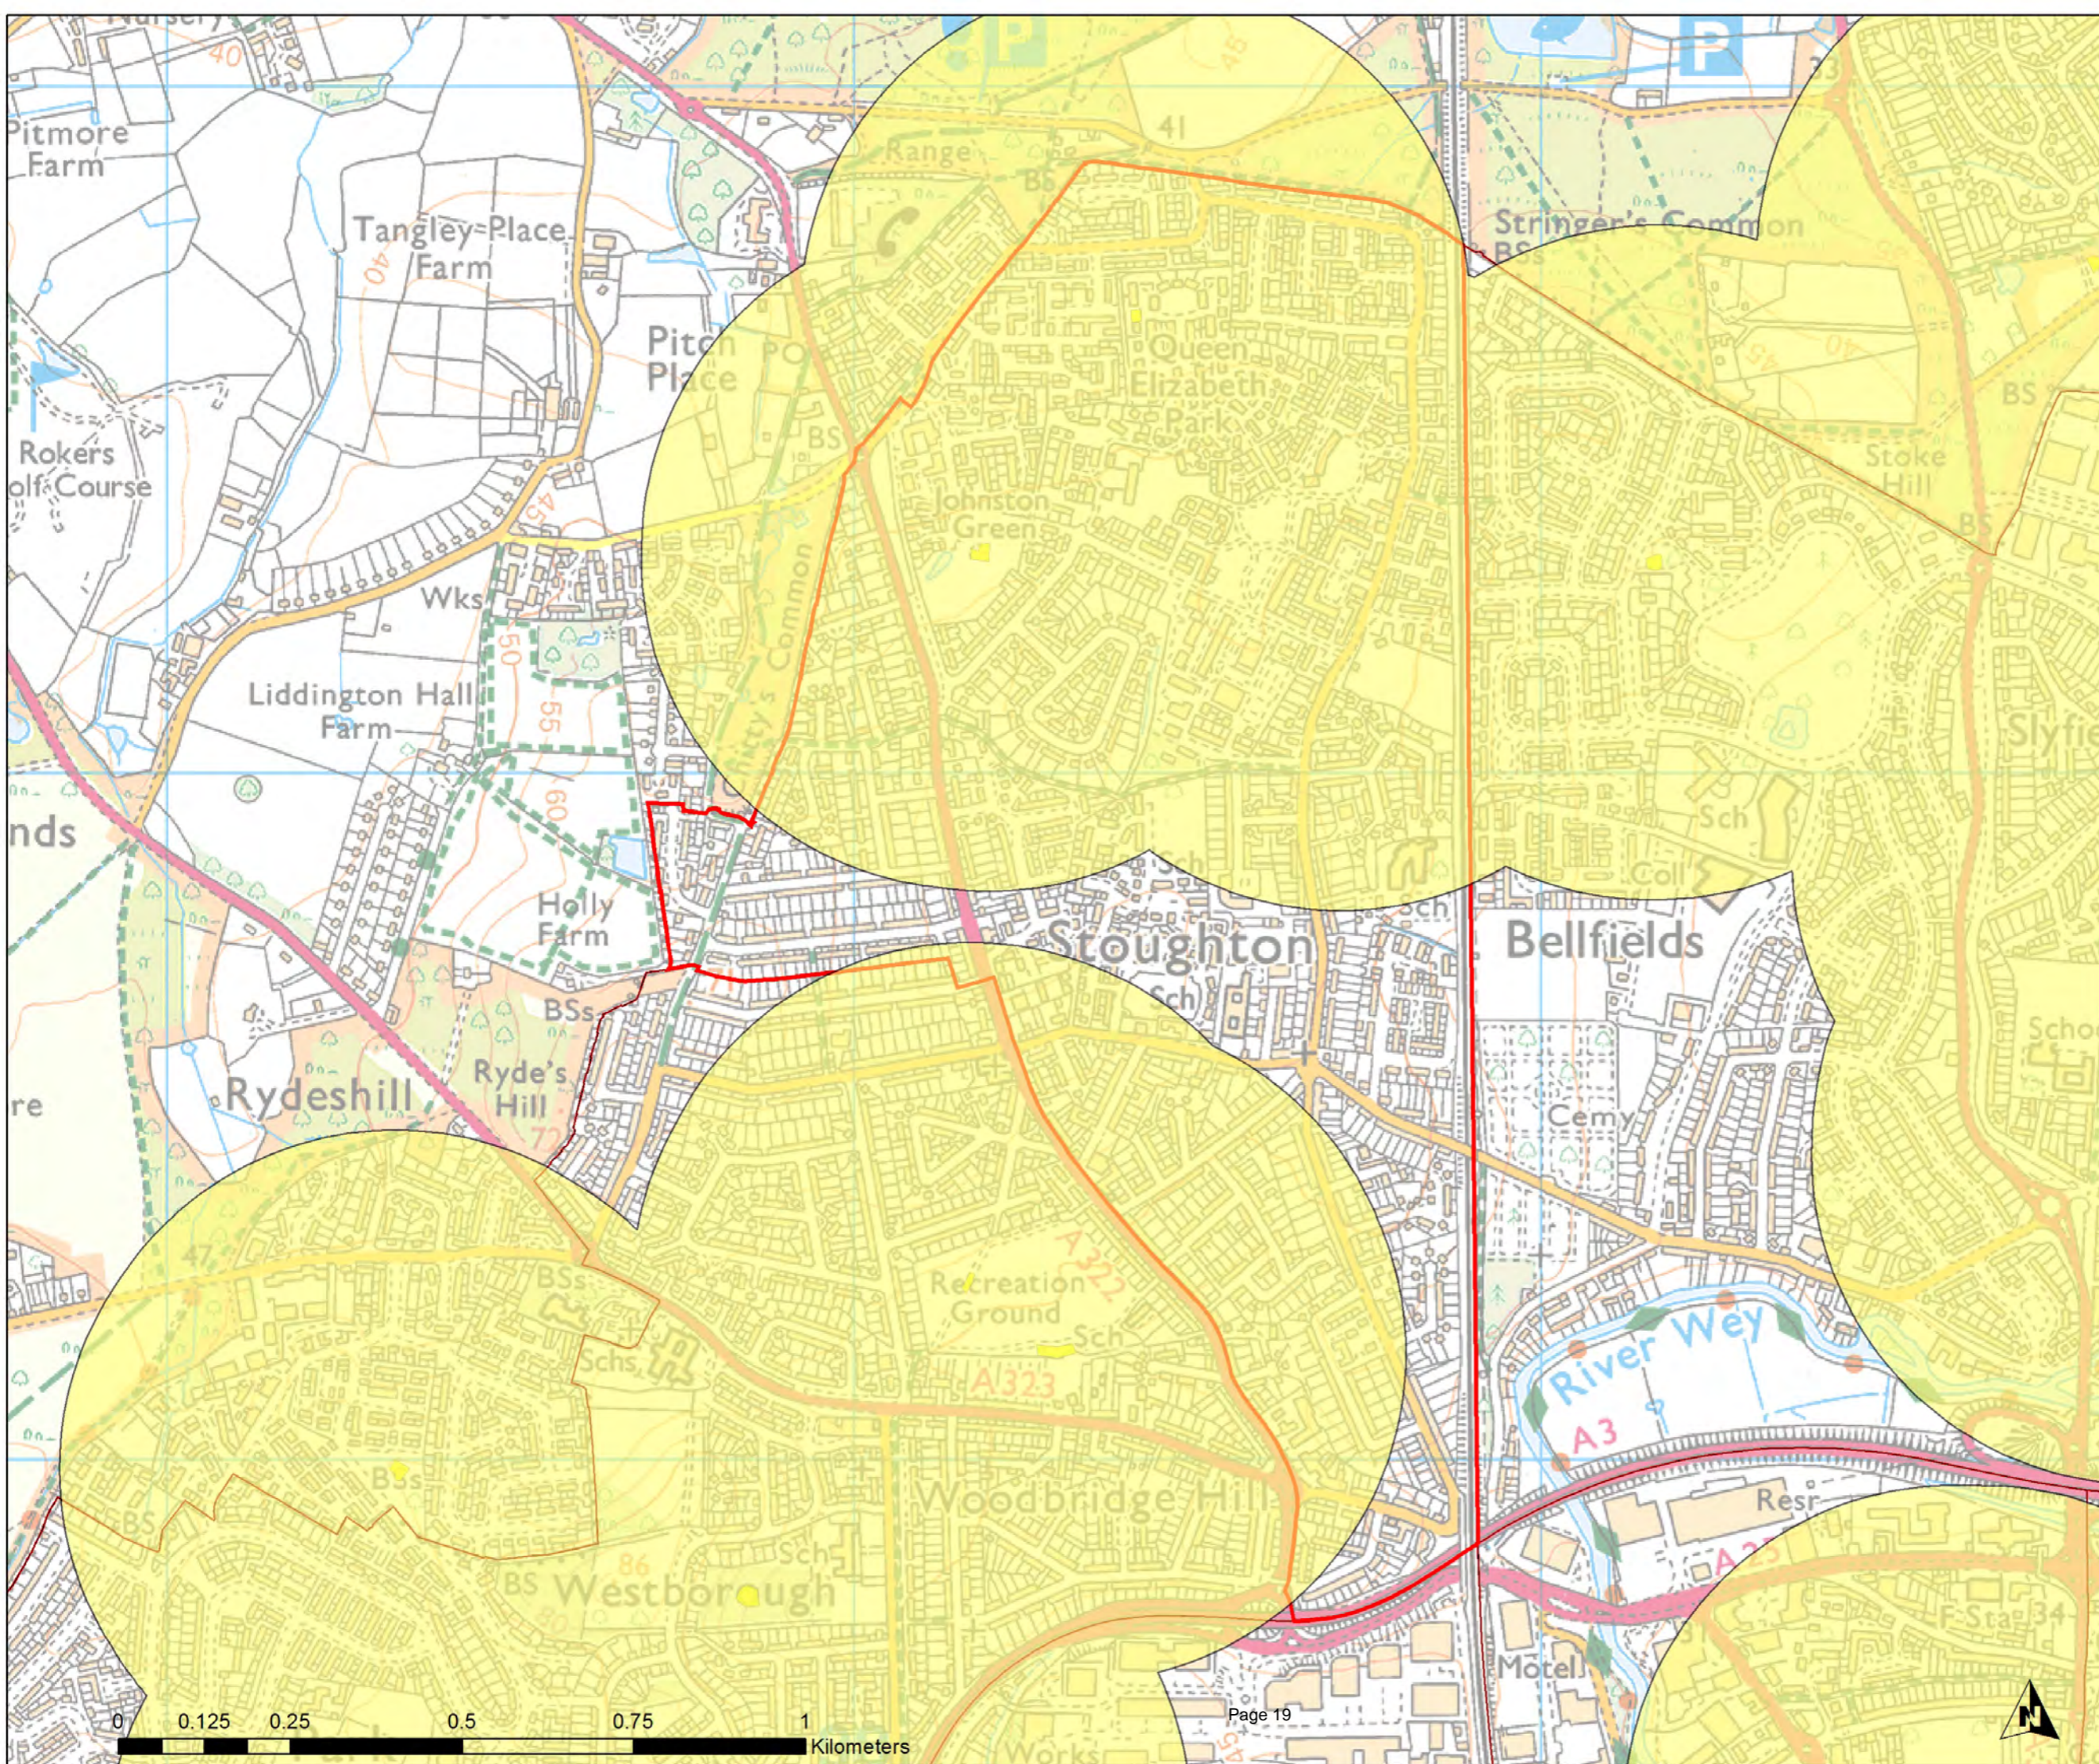

Guildford Open Space Study

GUILDFORD BOROUGH

Scale: **1:28,022**

Map produced on **05/06/2017**

Stoke Ward

Legend

- Play Space (Children)
- Play Child 480m
- Wards

Guildford Open Space Study

GUILDFORD BOROUGH

Scale: 1:7,769

Map produced on 05/06/2017

© Crown Copyright and Database Rights 2017. Ordnance Survey. 100049046

Stoughton Ward

Legend

- Play Space (Children)
- Play Child 480m
- Wards

Guildford Open Space Study

Scale: 1:8,733

Map produced on

05/06/2017

Tillingbourne Ward

Legend

- Play Space (Children)
- Play Child 480m
- Wards

Guildford Open Space Study

Scale: 1:31,333

Map produced on 05/06/2017

Westborough Ward

Legend

- Play Space (Children)
- Play Child 480m
- Wards

Guildford Open Space Study

GUILDFORD BOROUGH

Scale: **1:7,312**

Map produced on **05/06/2017**