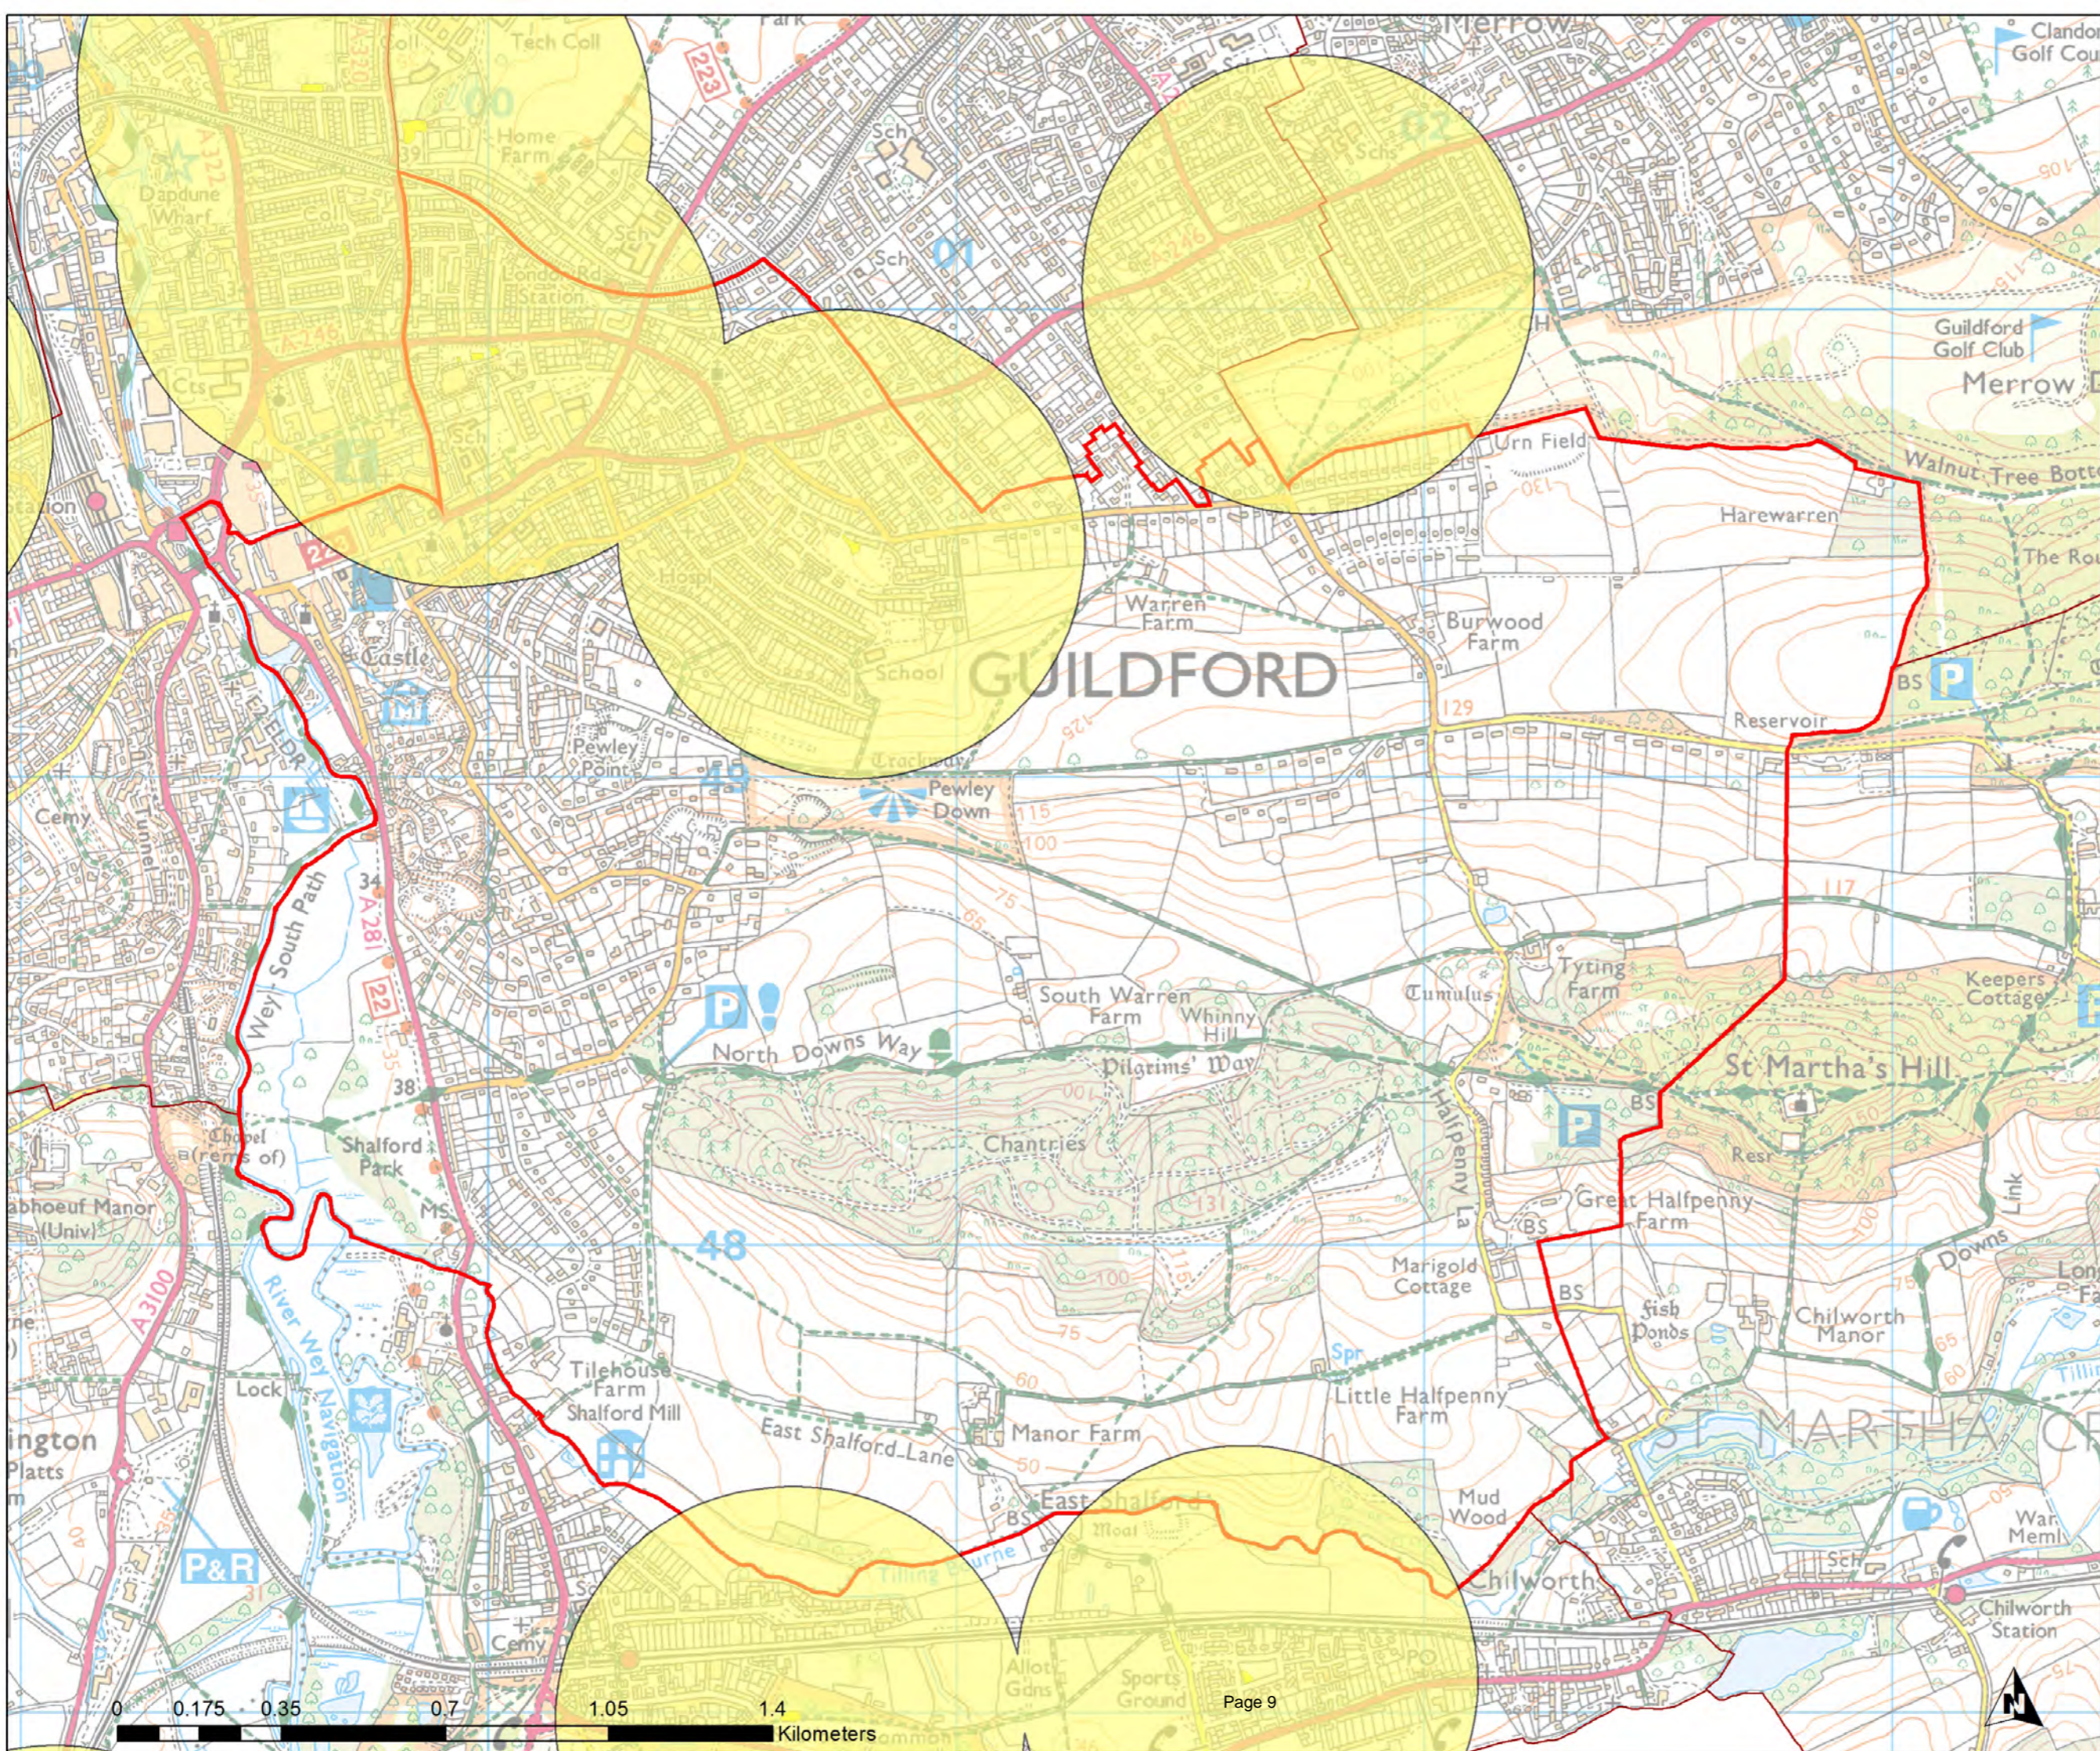

Legend

- Play Space (Children)
- Play Child 480m
- Wards

Guildford Open Space Study

Scale: 1:31,378

Map produced on

05/06/2017

Effingham Ward

Legend

- Play Space (Children)
- Play Child 480m
- Wards

Guildford Open Space Study

Scale: 1:28,832

Map produced on 05/06/2017

Legend

-  Play Space (Children)
-  Play Child 480m
-  Wards

Guildford Open Space Study

Scale: 1:12,365

Map produced on

05/06/2017

Holy Trinity Ward

Legend

- Play Space (Children)
- Play Child 480m
- Wards

Guildford Open Space Study

GUILDFORD BOROUGH

Scale: **1:12,722**

Map produced on **05/06/2017**

© Crown Copyright and Database Rights 2017. Ordnance Survey. 100049046

Legend

- Play Space (Children)
- Play Child 480m
- Wards

Guildford Open Space Study