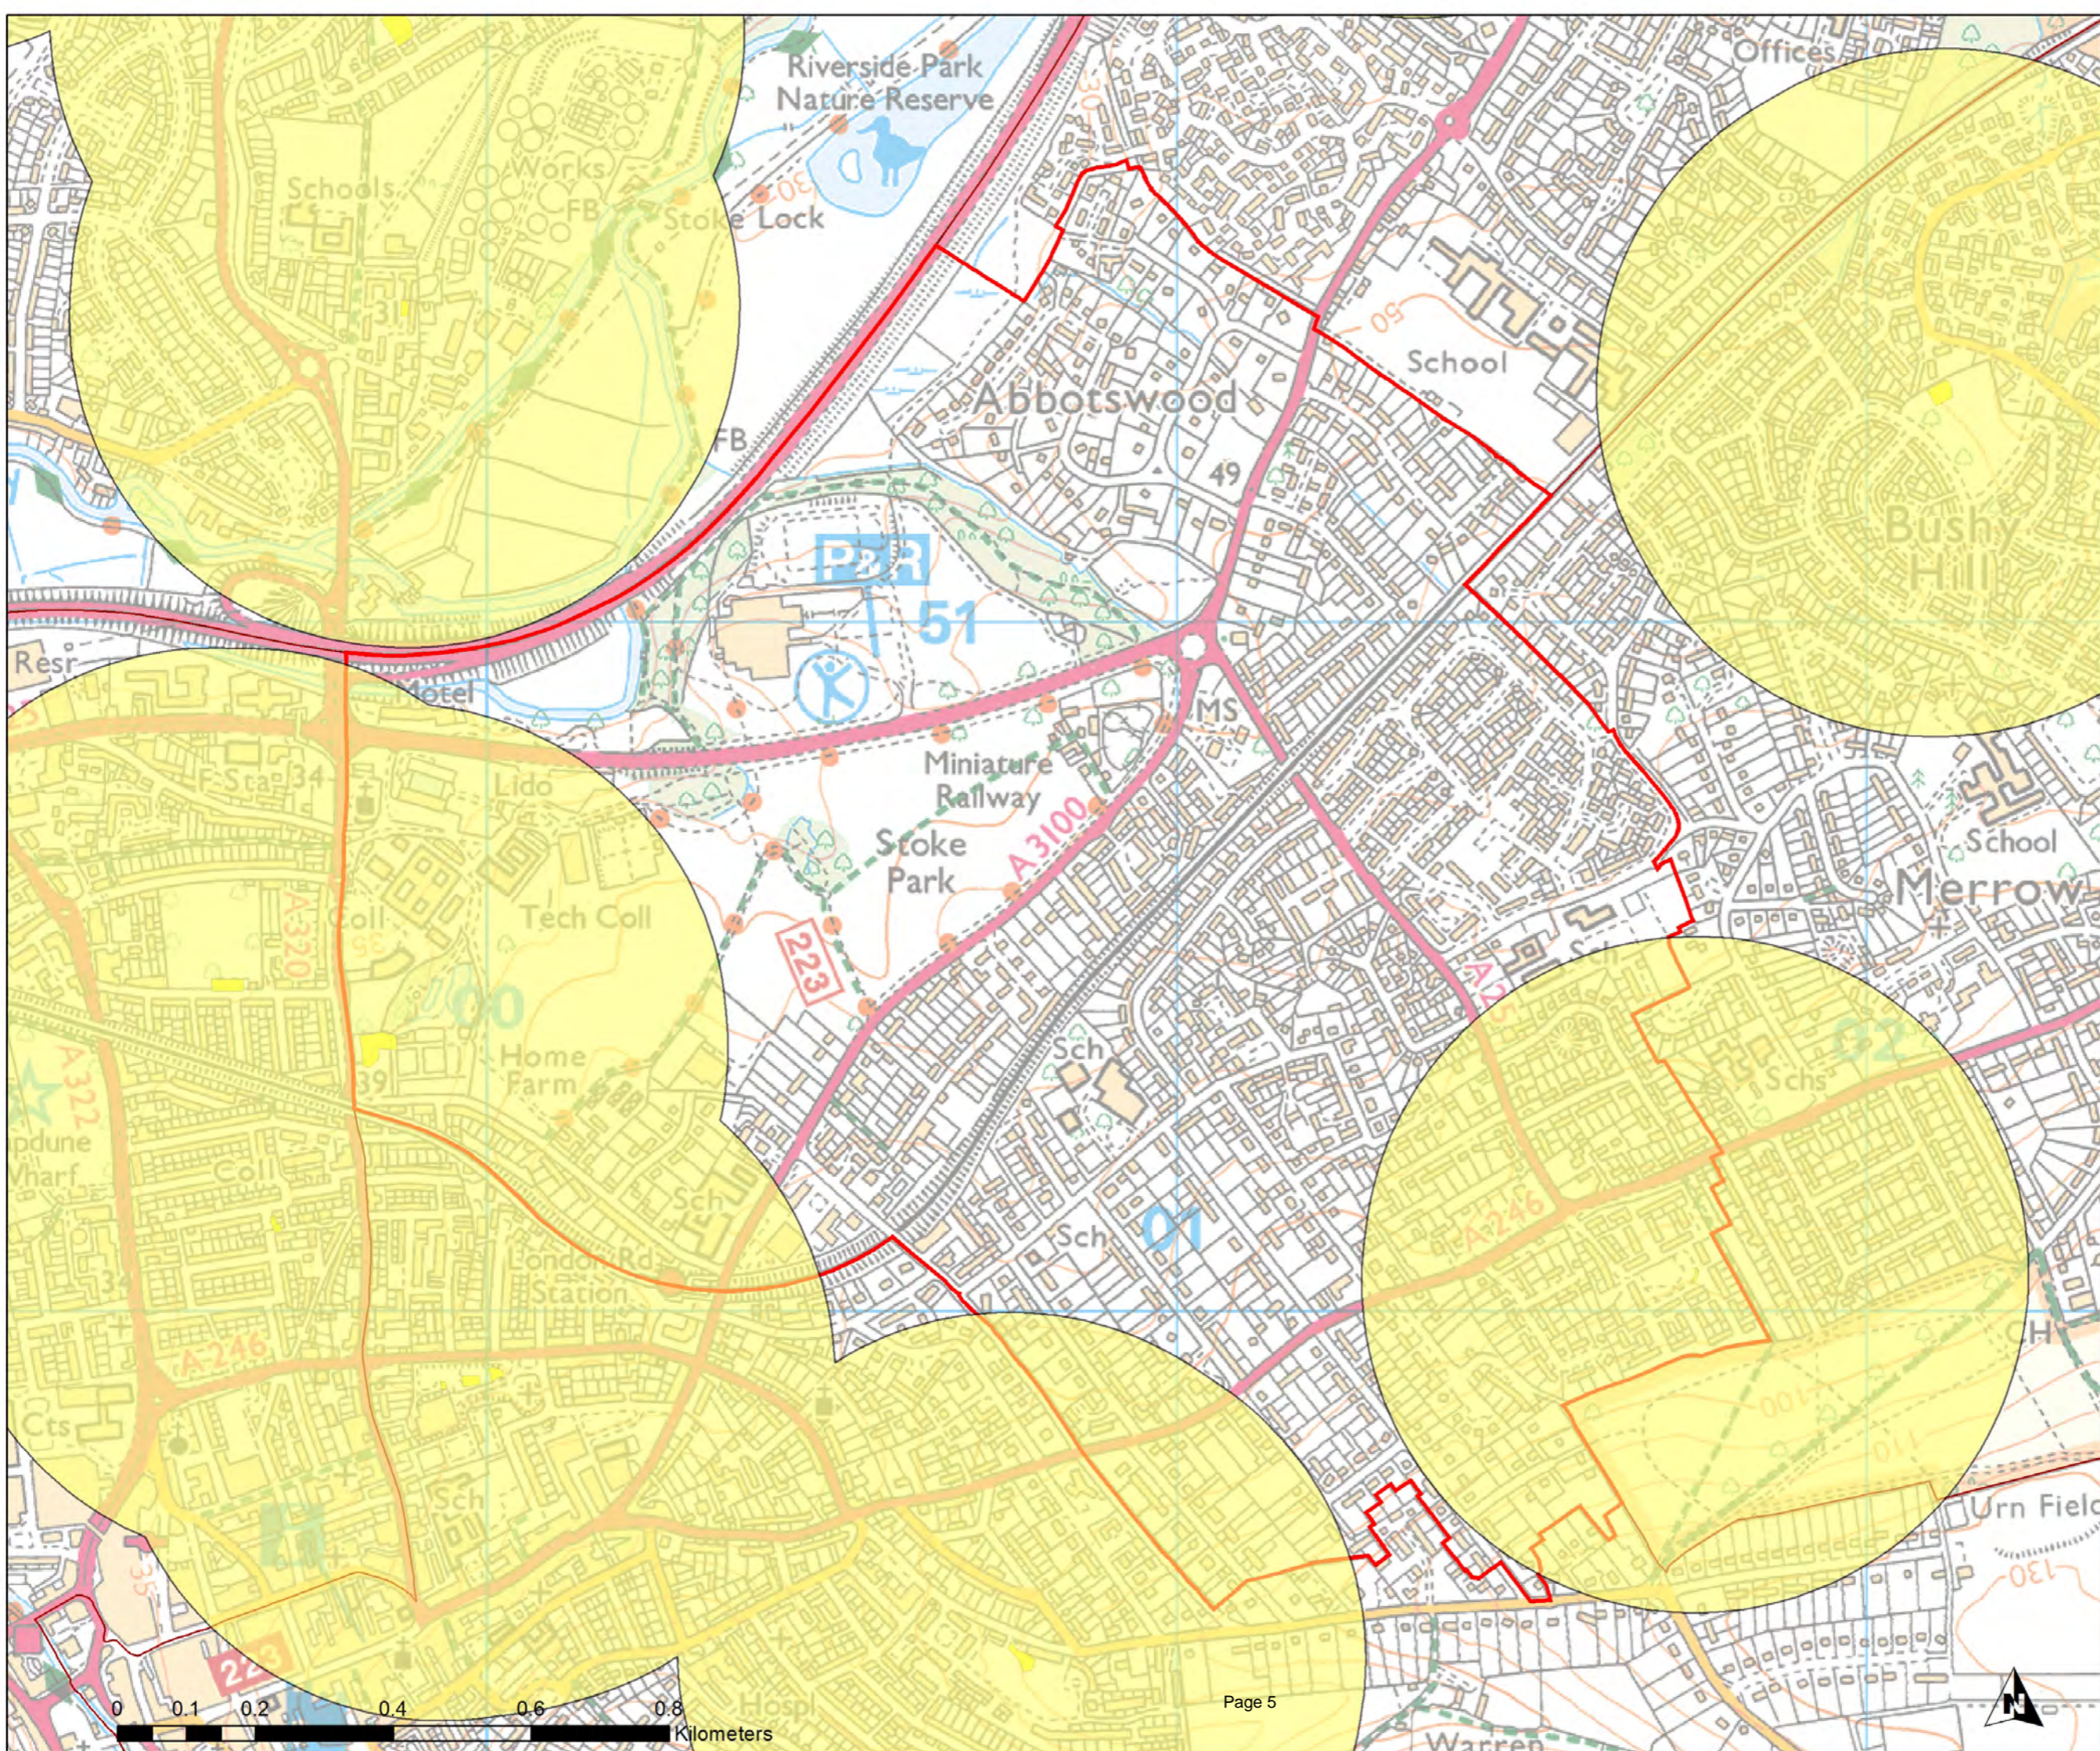

Legend

- Play Space (Children)
- Play Child 480m
- Wards

Guildford Open Space Study

Scale: 1:13,106

Map produced on

05/06/2017

Ash Wharf Ward

Legend

- Play Space (Children)
- Play Child 480m
- Wards

Guildford Open Space Study

Scale: **1:10,478**

Map produced on

05/06/2017

Burpham Ward

Legend

- Play Space (Children)
- Play Child 480m
- Wards

Guildford Open Space Study

GUILDFORD BOROUGH

Scale: **1:8,084**

Map produced on **ethos**
05/06/2017
Environmental Planning

© Crown Copyright and Database Rights 2017. Ordnance Survey. 100049046

Christchurch Ward

Legend

- Play Space (Children)
- Play Child 480m
- Wards

Guildford Open Space Study

GUILDFORD BOROUGH

Scale: **1:8,631**

Map produced on **05/06/2017**

© Crown Copyright and Database Rights 2017. Ordnance Survey. 100049046