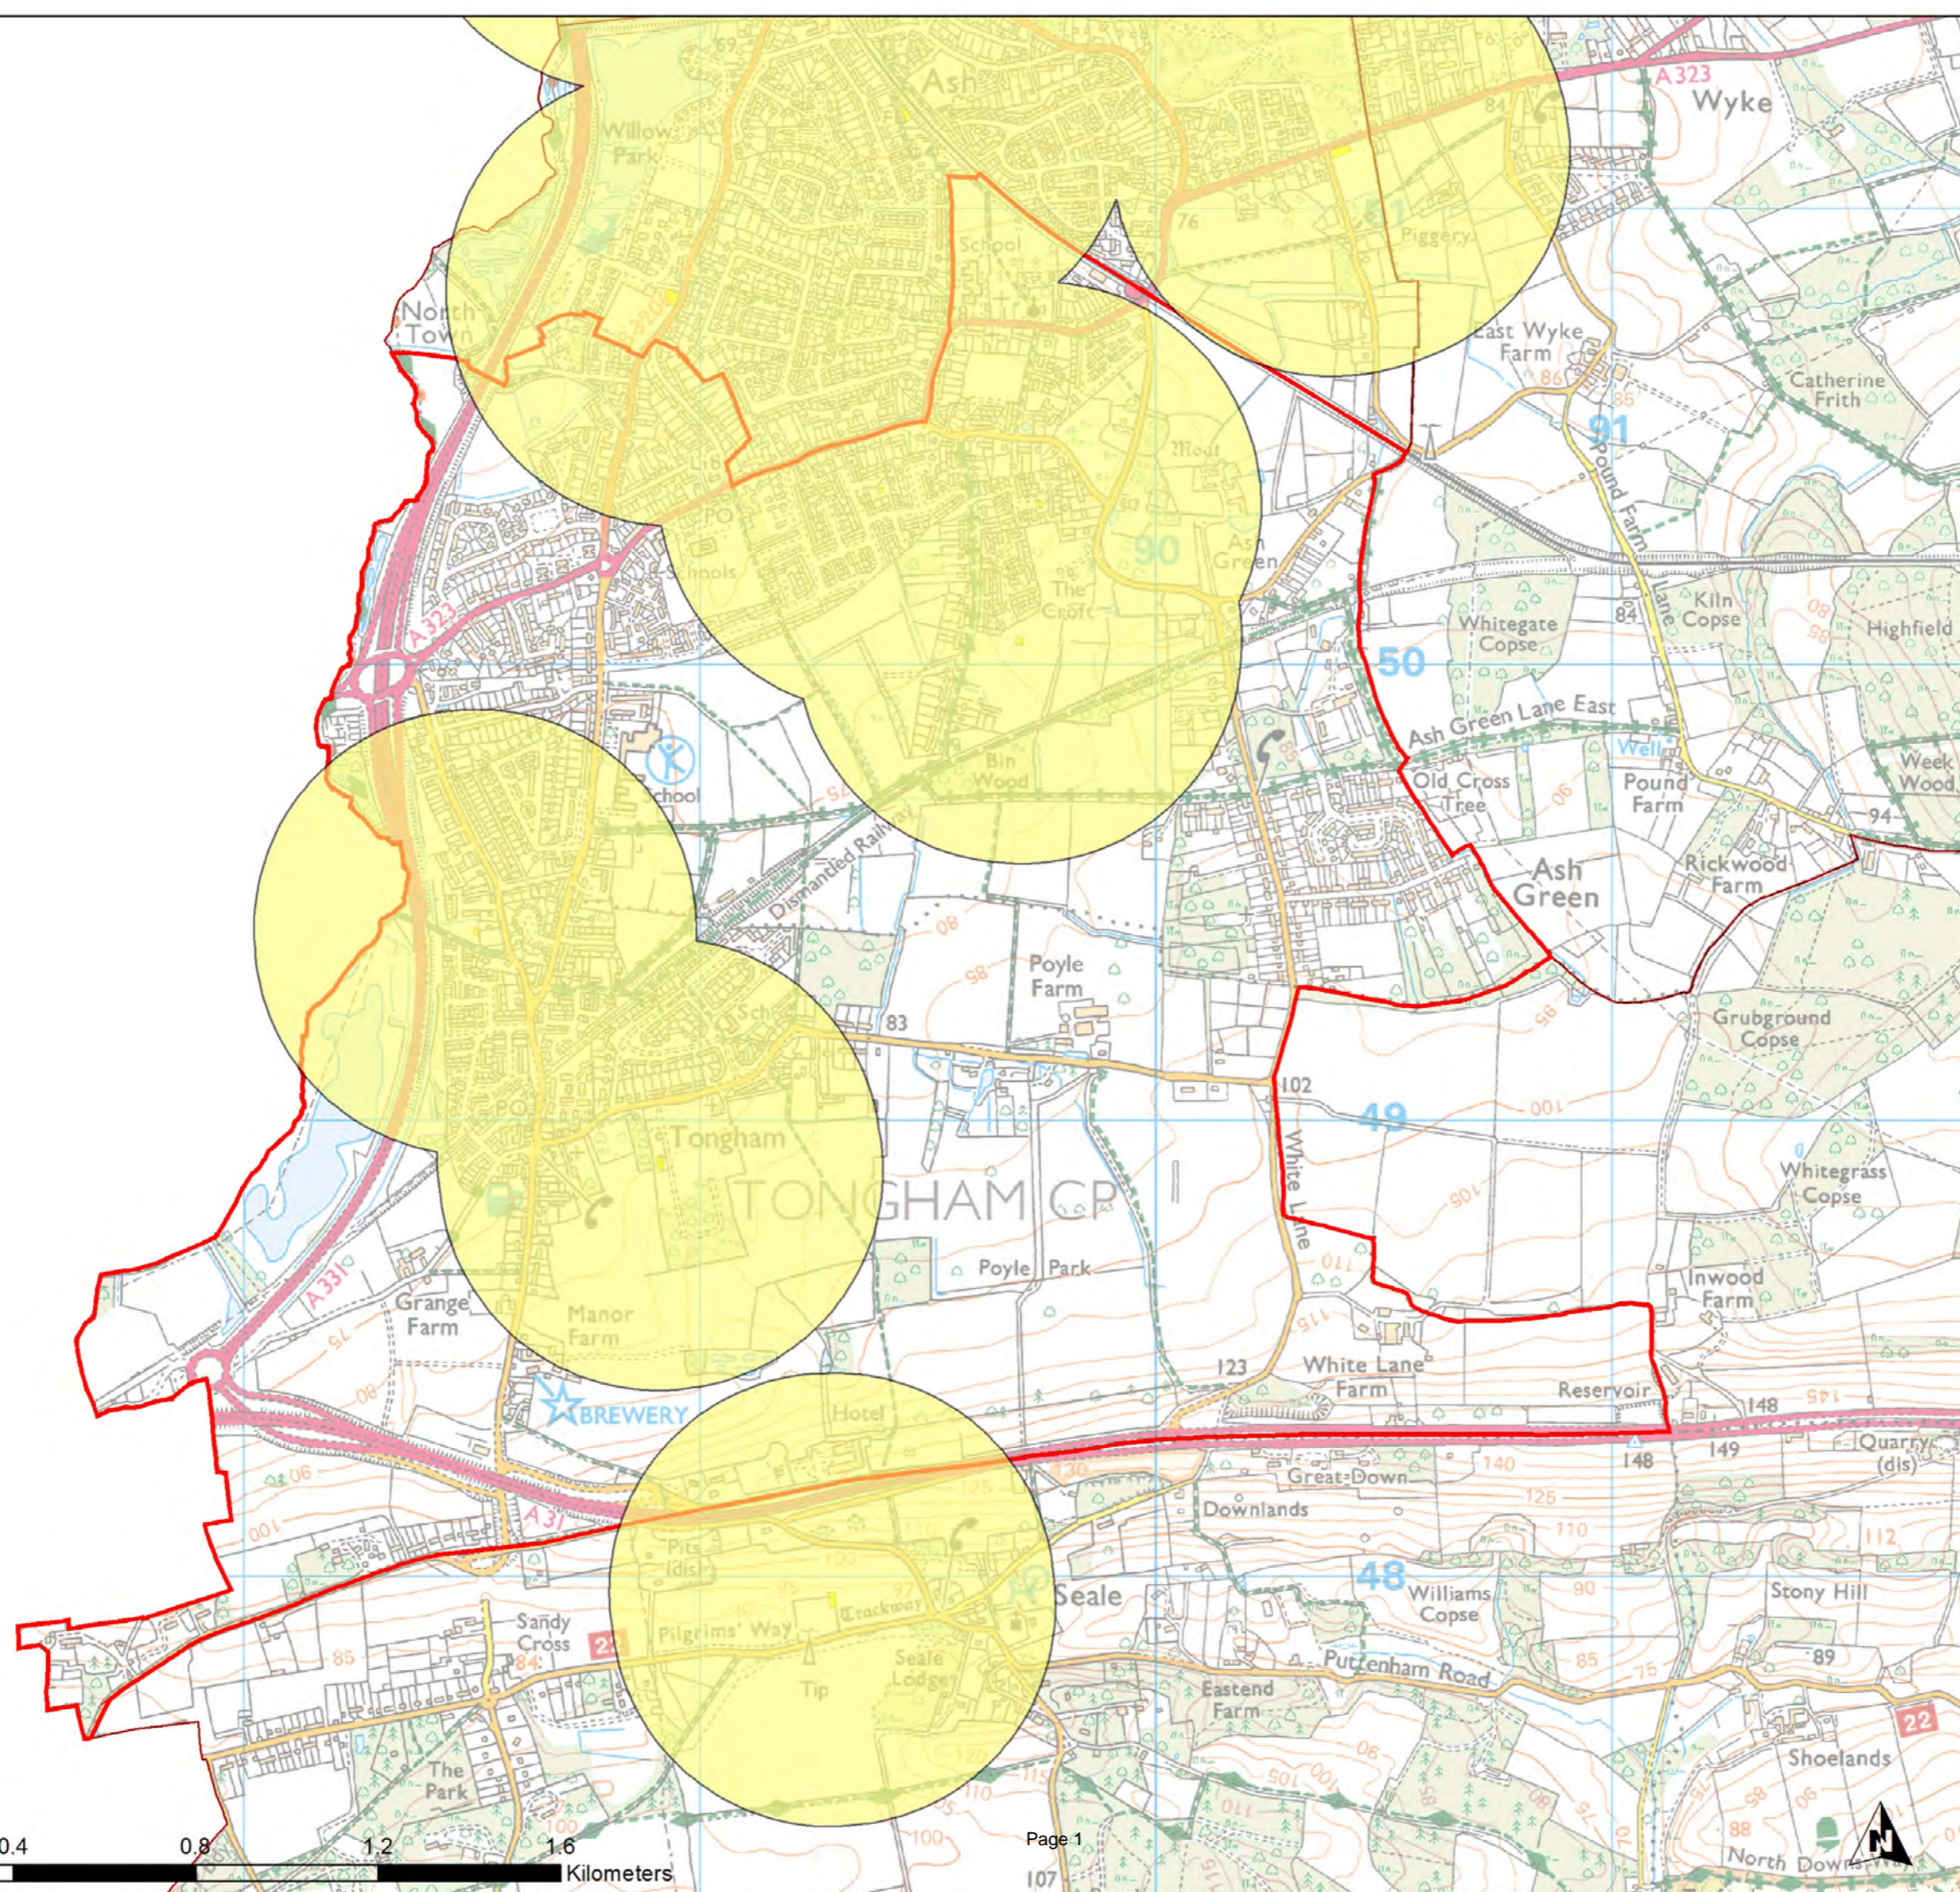

Ash South and Tongham Ward

Legend

- Play Space (Children)
- Play Child 480m
- Wards

Guildford Open Space Study

Scale: 1:14,105

Map produced on

05/06/2017

Ash Vale Ward

Legend

- Play Space (Children)
- Play Child 480m
- Wards

Guildford Open Space Study

Scale: 1:13,106

Map produced on

05/06/2017

Ash Wharf Ward

Legend