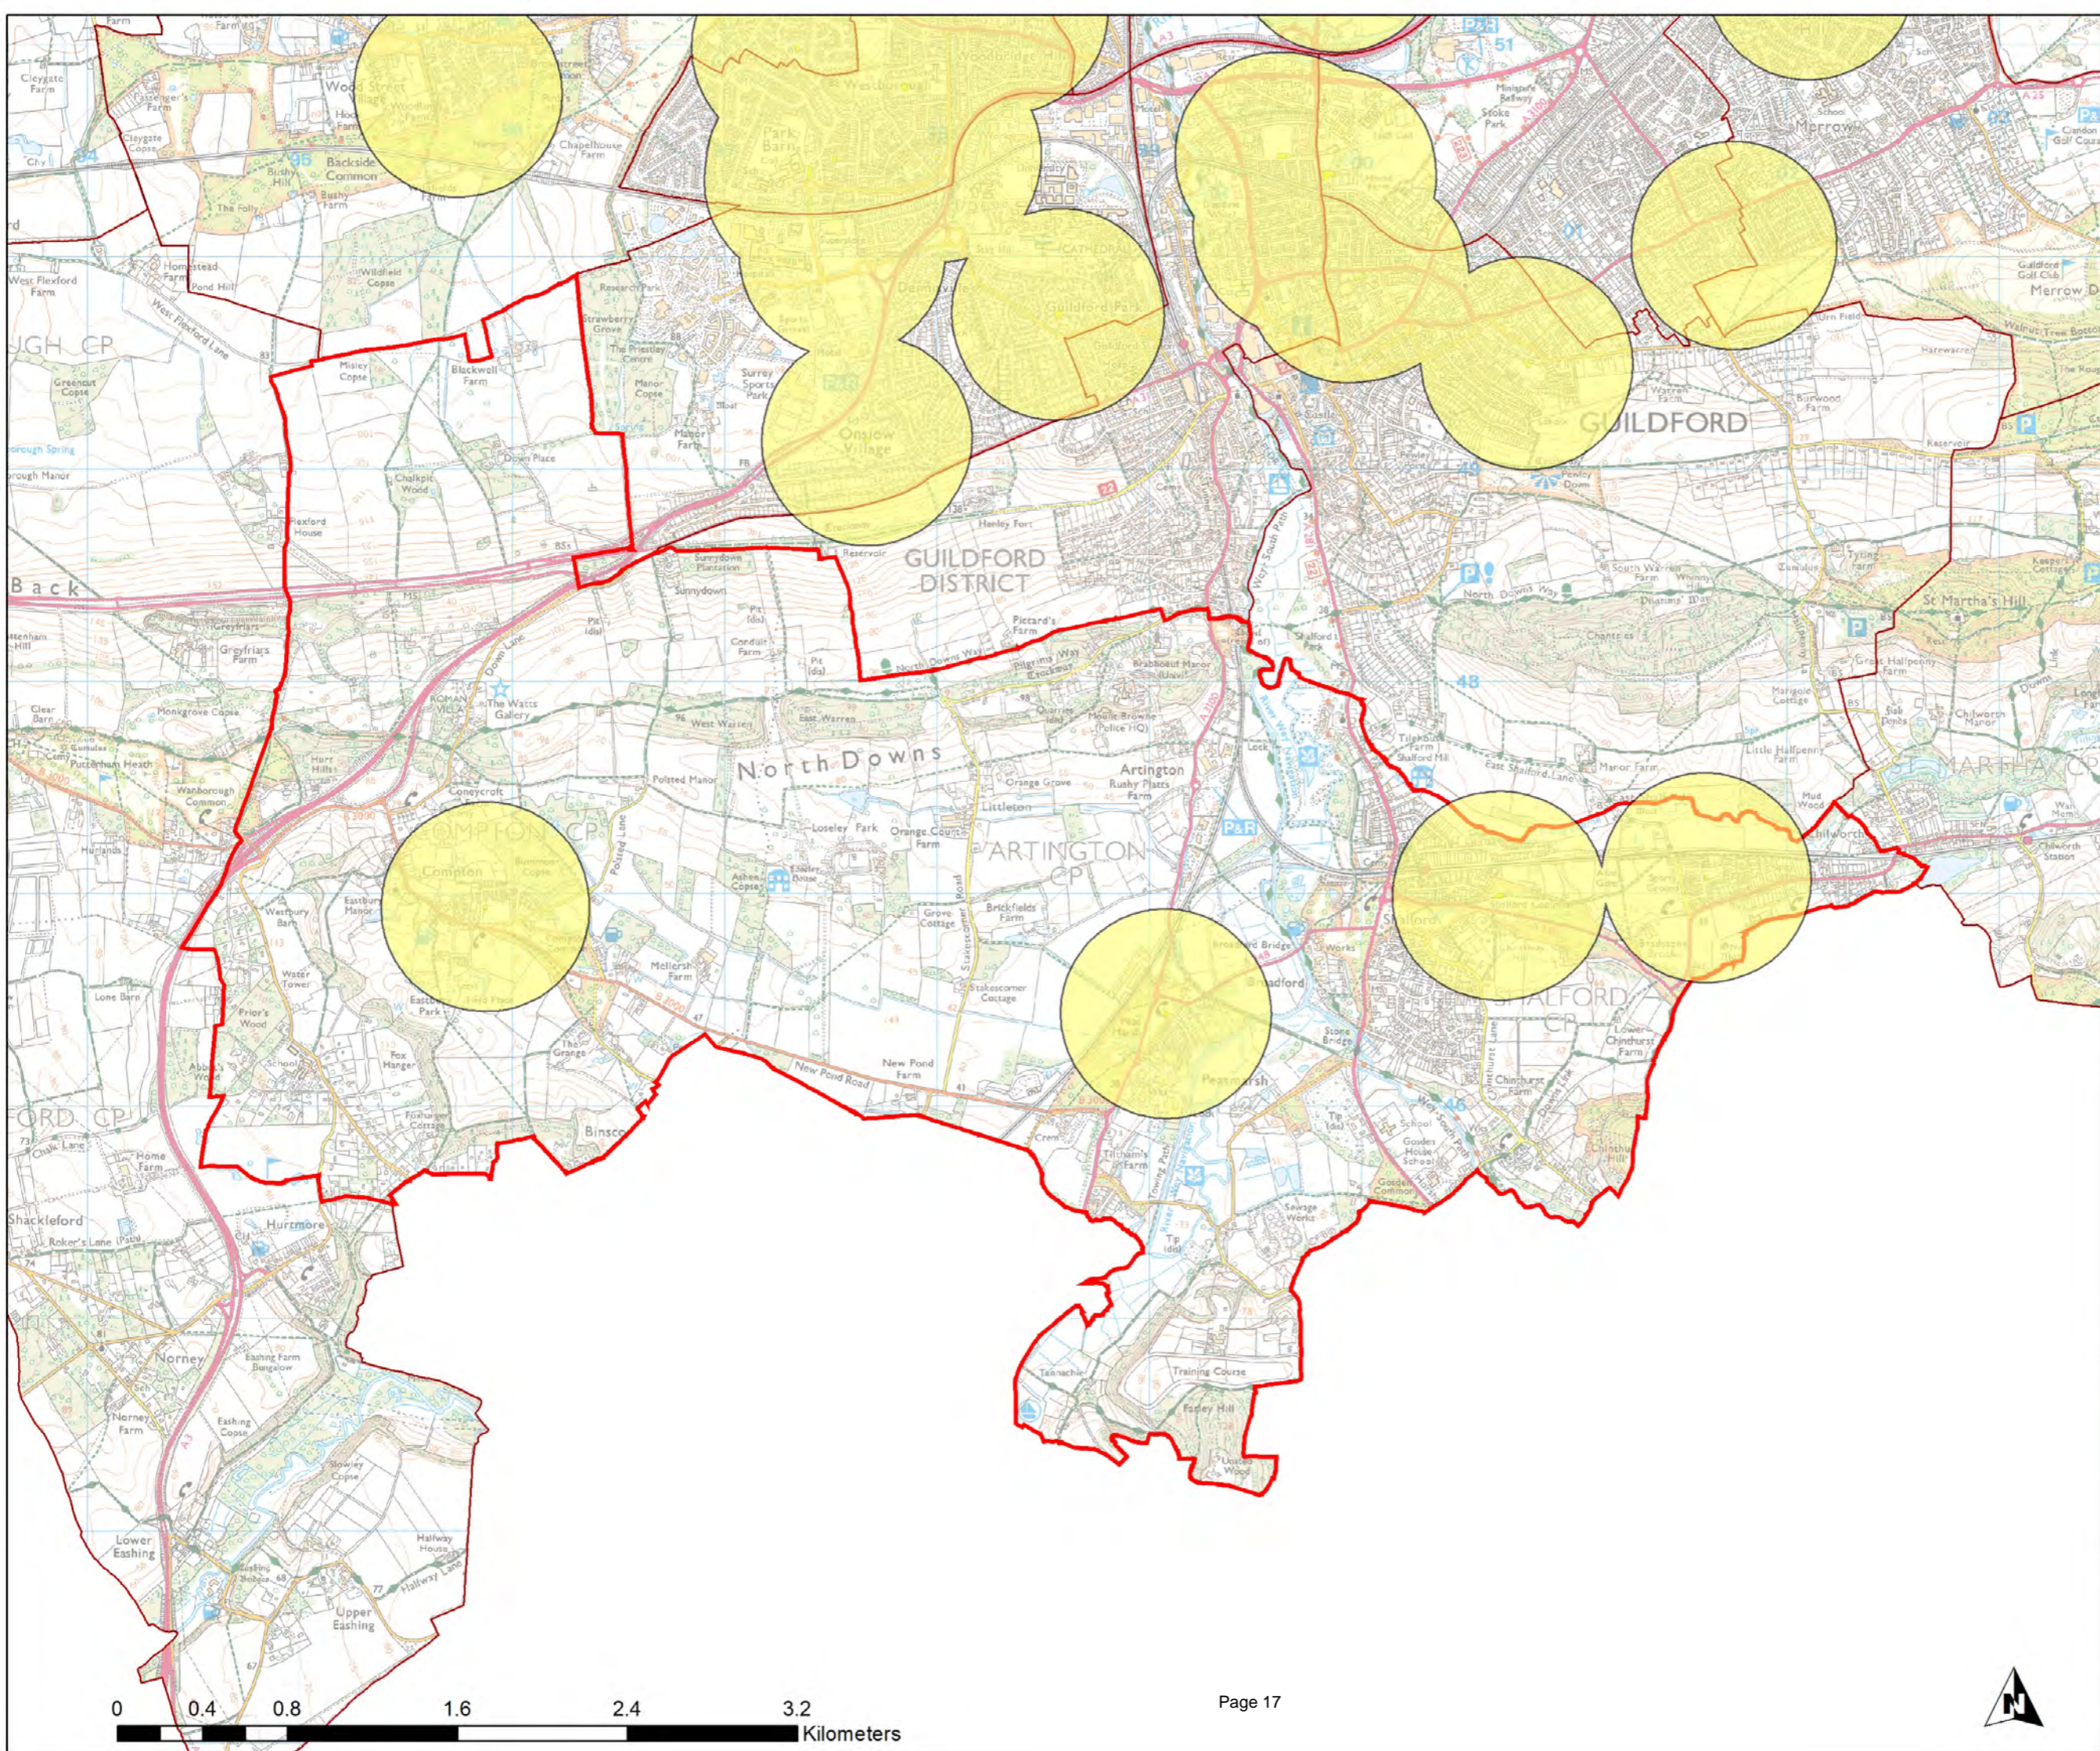

Guildford Open Space Study

Scale: 1:22,588

Map produced on

05/06/2017

Send Ward

Legend

- Play Space (Children)
- Play Child 480m
- Wards

Guildford Open Space Study

GUILDFORD BOROUGH

Scale: **1:17,276**

Map produced on **05/06/2017**

© Crown Copyright and Database Rights 2017. Ordnance Survey. 100049046

Shalford Ward

Legend

- Play Space (Children)
- Play Child 480m
- Wards

Guildford Open Space Study

GUILDFORD BOROUGH

Scale: **1:28,022**

Map produced on **05/06/2017**

Stoke Ward

Legend

- Play Space (Children)
- Play Child 480m
- Wards

Guildford Open Space Study

GUILDFORD BOROUGH

Scale: 1:7,769

Map produced on 05/06/2017

© Crown Copyright and Database Rights 2017. Ordnance Survey. 100049046

Stoughton Ward

Legend

- Play Space (Children)
- Play Child 480m
- Wards

Guildford Open Space Study