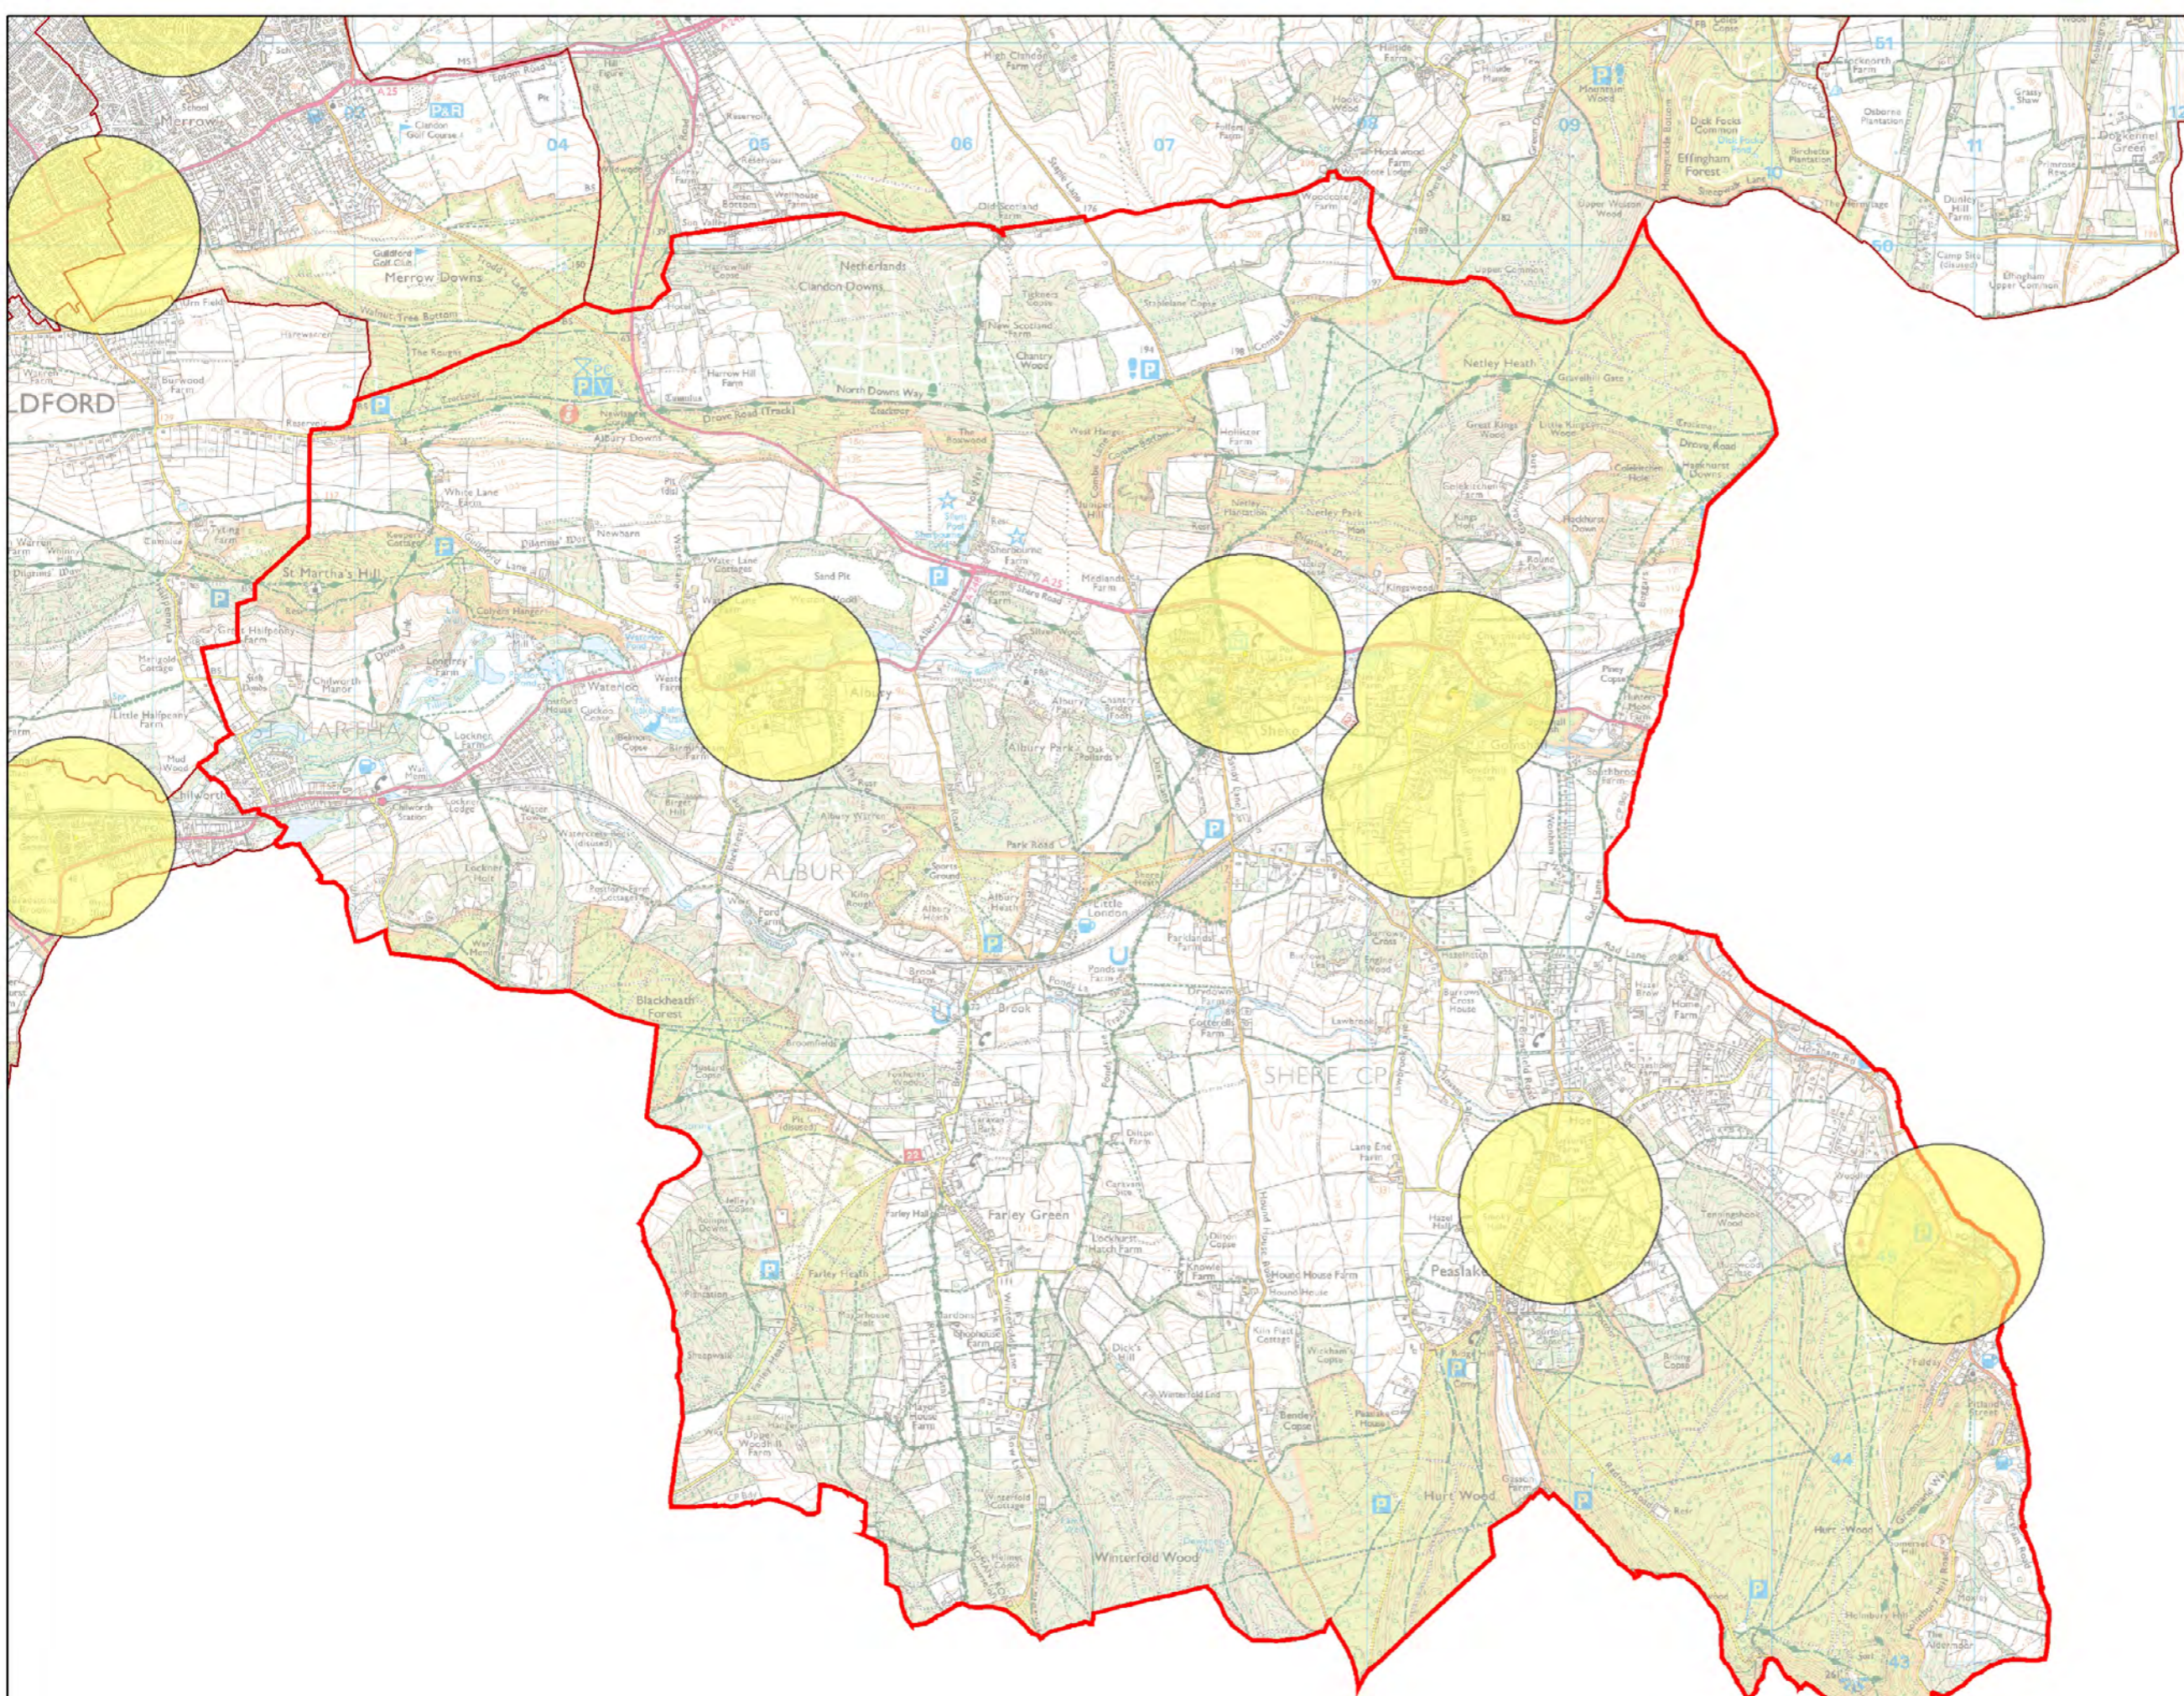

Guildford Open Space Study

GUILDFORD BOROUGH

Scale: **1:28,022**

Map produced on **05/06/2017**

Stoke Ward

Legend

- Play Space (Children)
- Play Child 480m
- Wards

Guildford Open Space Study

GUILDFORD BOROUGH

Scale: 1:7,769

Map produced on 05/06/2017

© Crown Copyright and Database Rights 2017. Ordnance Survey. 100049046

Stoughton Ward

Legend

- Play Space (Children)
- Play Child 480m
- Wards

Guildford Open Space Study

Scale: 1:8,733

Map produced on

05/06/2017

Tillingbourne Ward

Legend

- Play Space (Children)
- Play Child 480m
- Wards

Guildford Open Space Study

Scale: 1:31,333

Map produced on 05/06/2017

Westborough Ward

Legend

- Play Space (Children)
- Play Child 480m
- Wards

Guildford Open Space Study

GUILDFORD BOROUGH

Scale: **1:7,312**

Map produced on **05/06/2017**