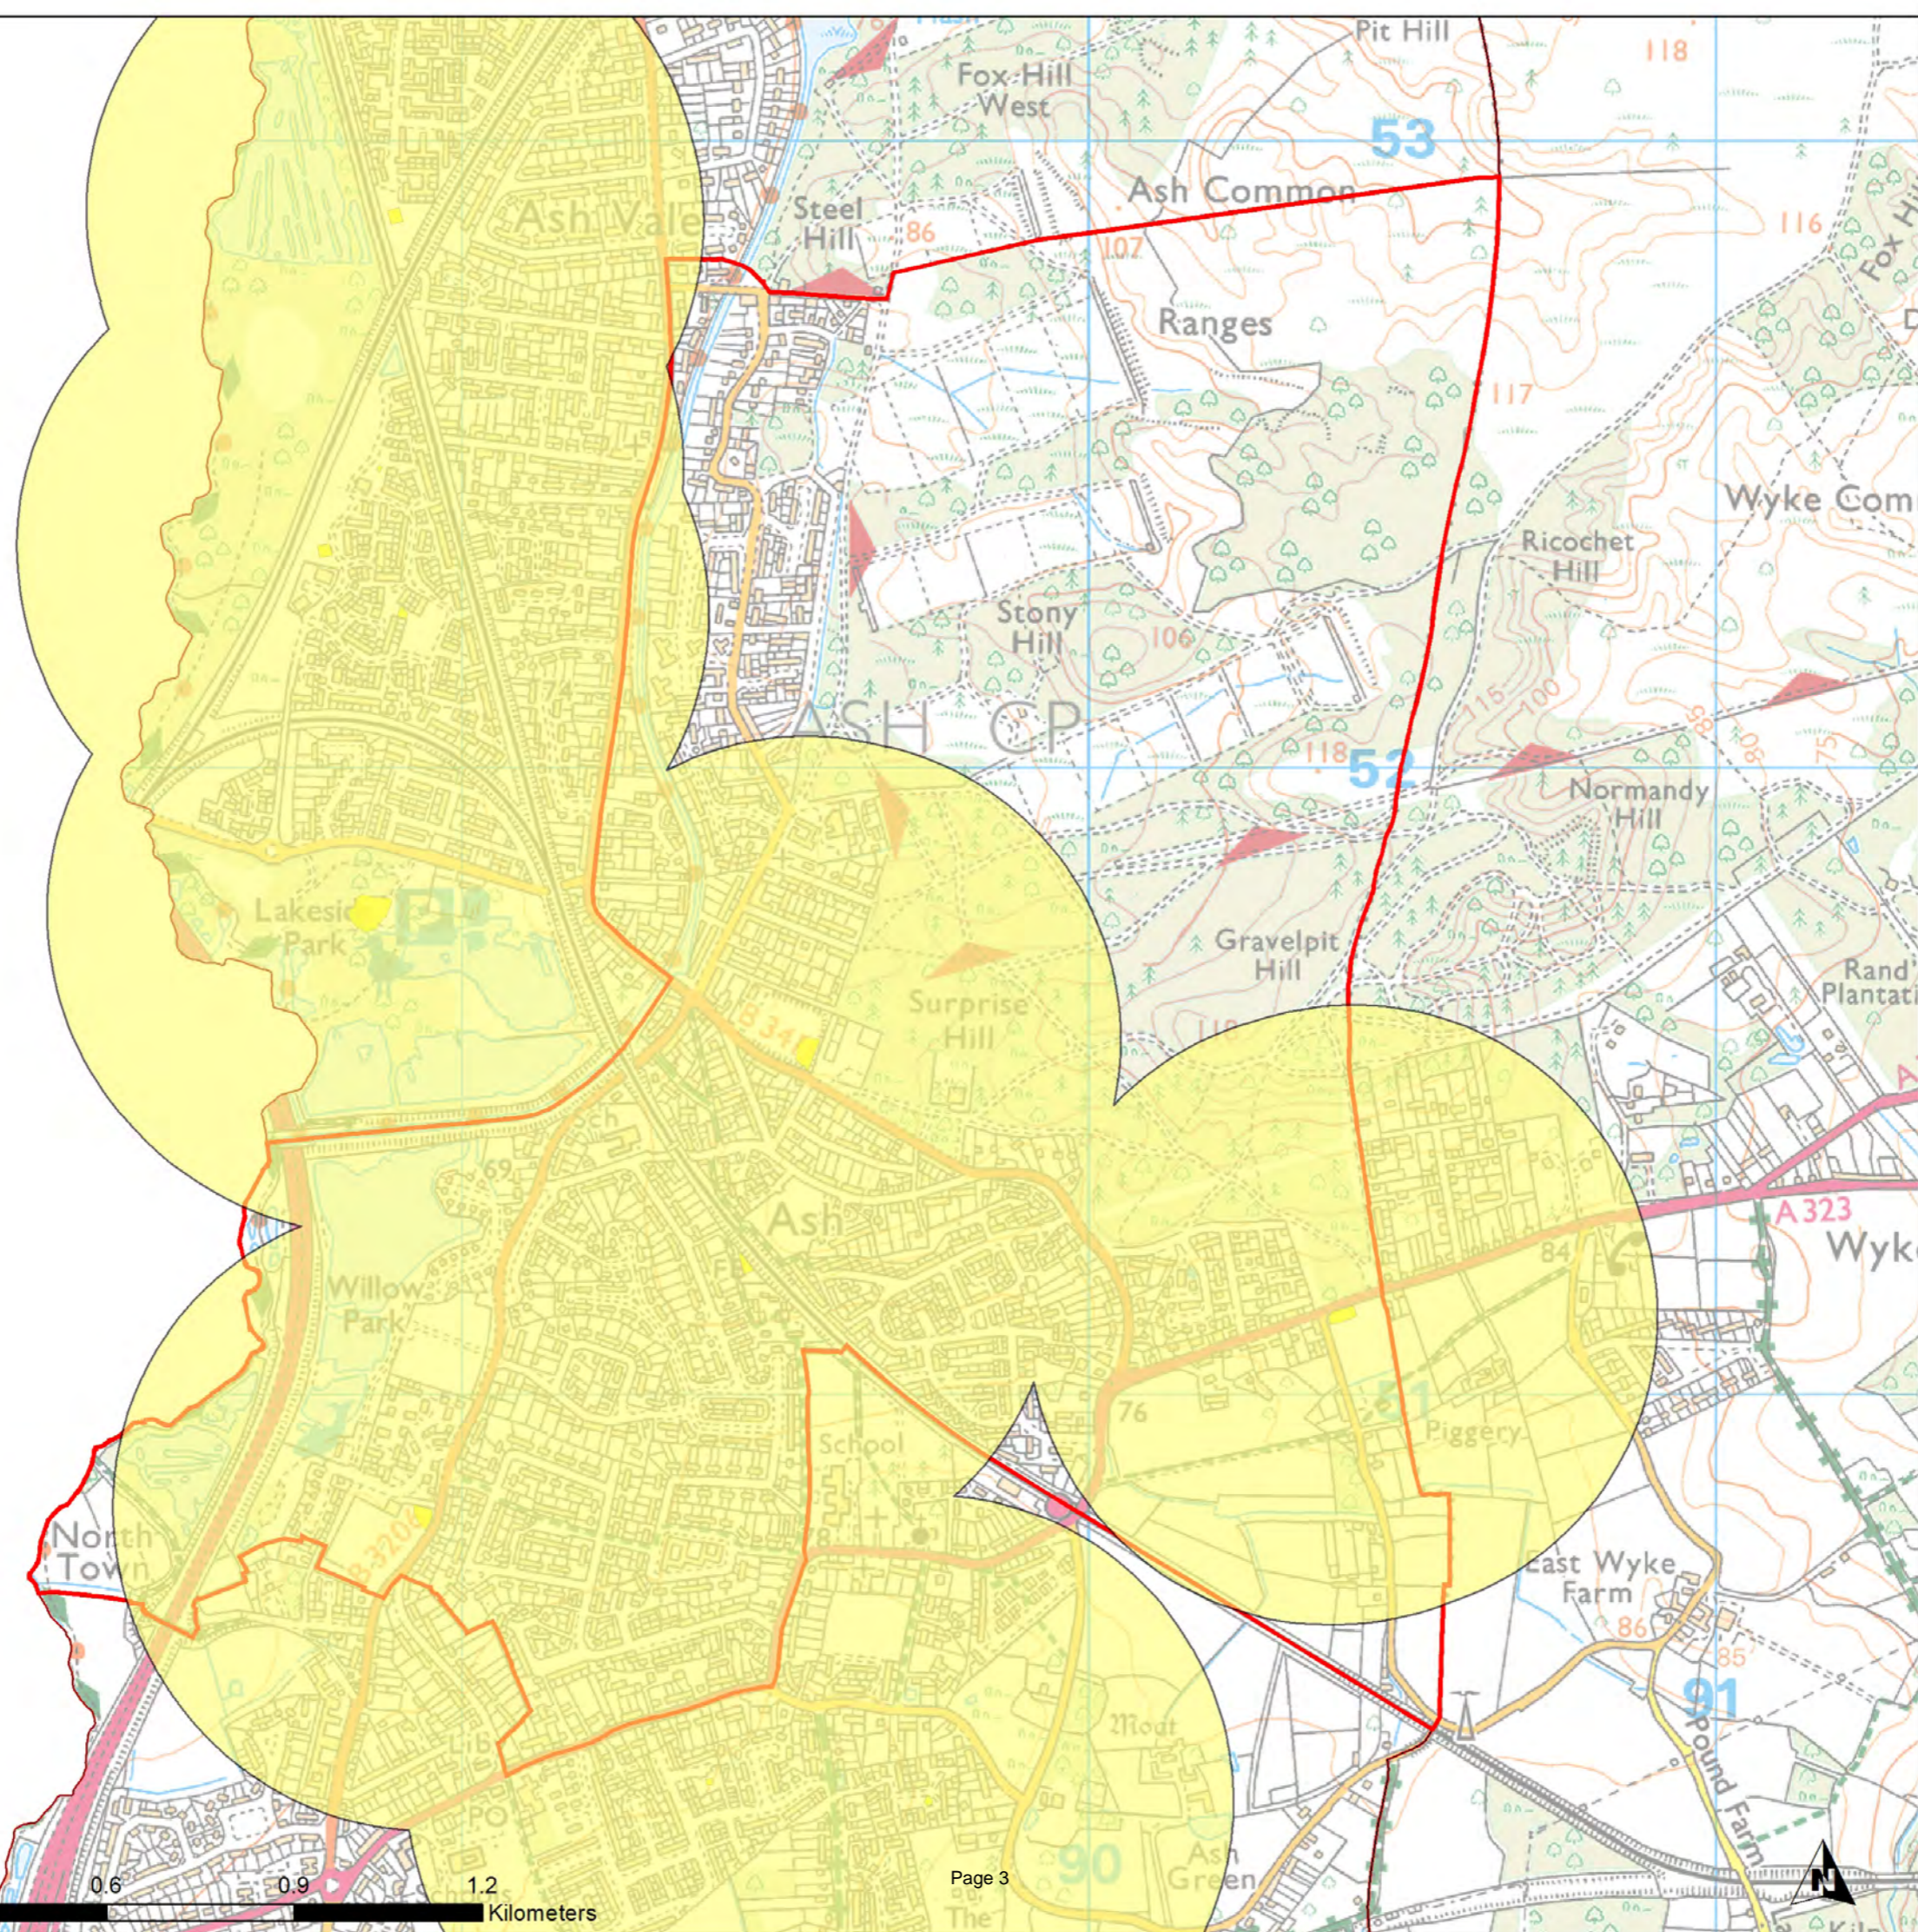

Ash South and Tongham Ward

Legend

- Play Space (Children)
- Play Child 480m
- Wards

Guildford Open Space Study

Scale: 1:14,105

Map produced on

05/06/2017

Ash Vale Ward

Legend

- Play Space (Children)
- Play Child 480m
- Wards

Guildford Open Space Study

Scale: 1:13,106

Map produced on

05/06/2017

Ash Wharf Ward

Legend

- Play Space (Children)
- Play Child 480m
- Wards

Guildford Open Space Study

Scale: **1:10,478**

Map produced on

05/06/2017

Burpham Ward

Legend

- Play Space (Children)
- Play Child 480m
- Wards

Guildford Open Space Study

GUILDFORD BOROUGH

Scale: **1:8,084**

Map produced on **ethos**
05/06/2017
Environmental Planning

© Crown Copyright and Database Rights 2017. Ordnance Survey. 100049046

Christchurch Ward