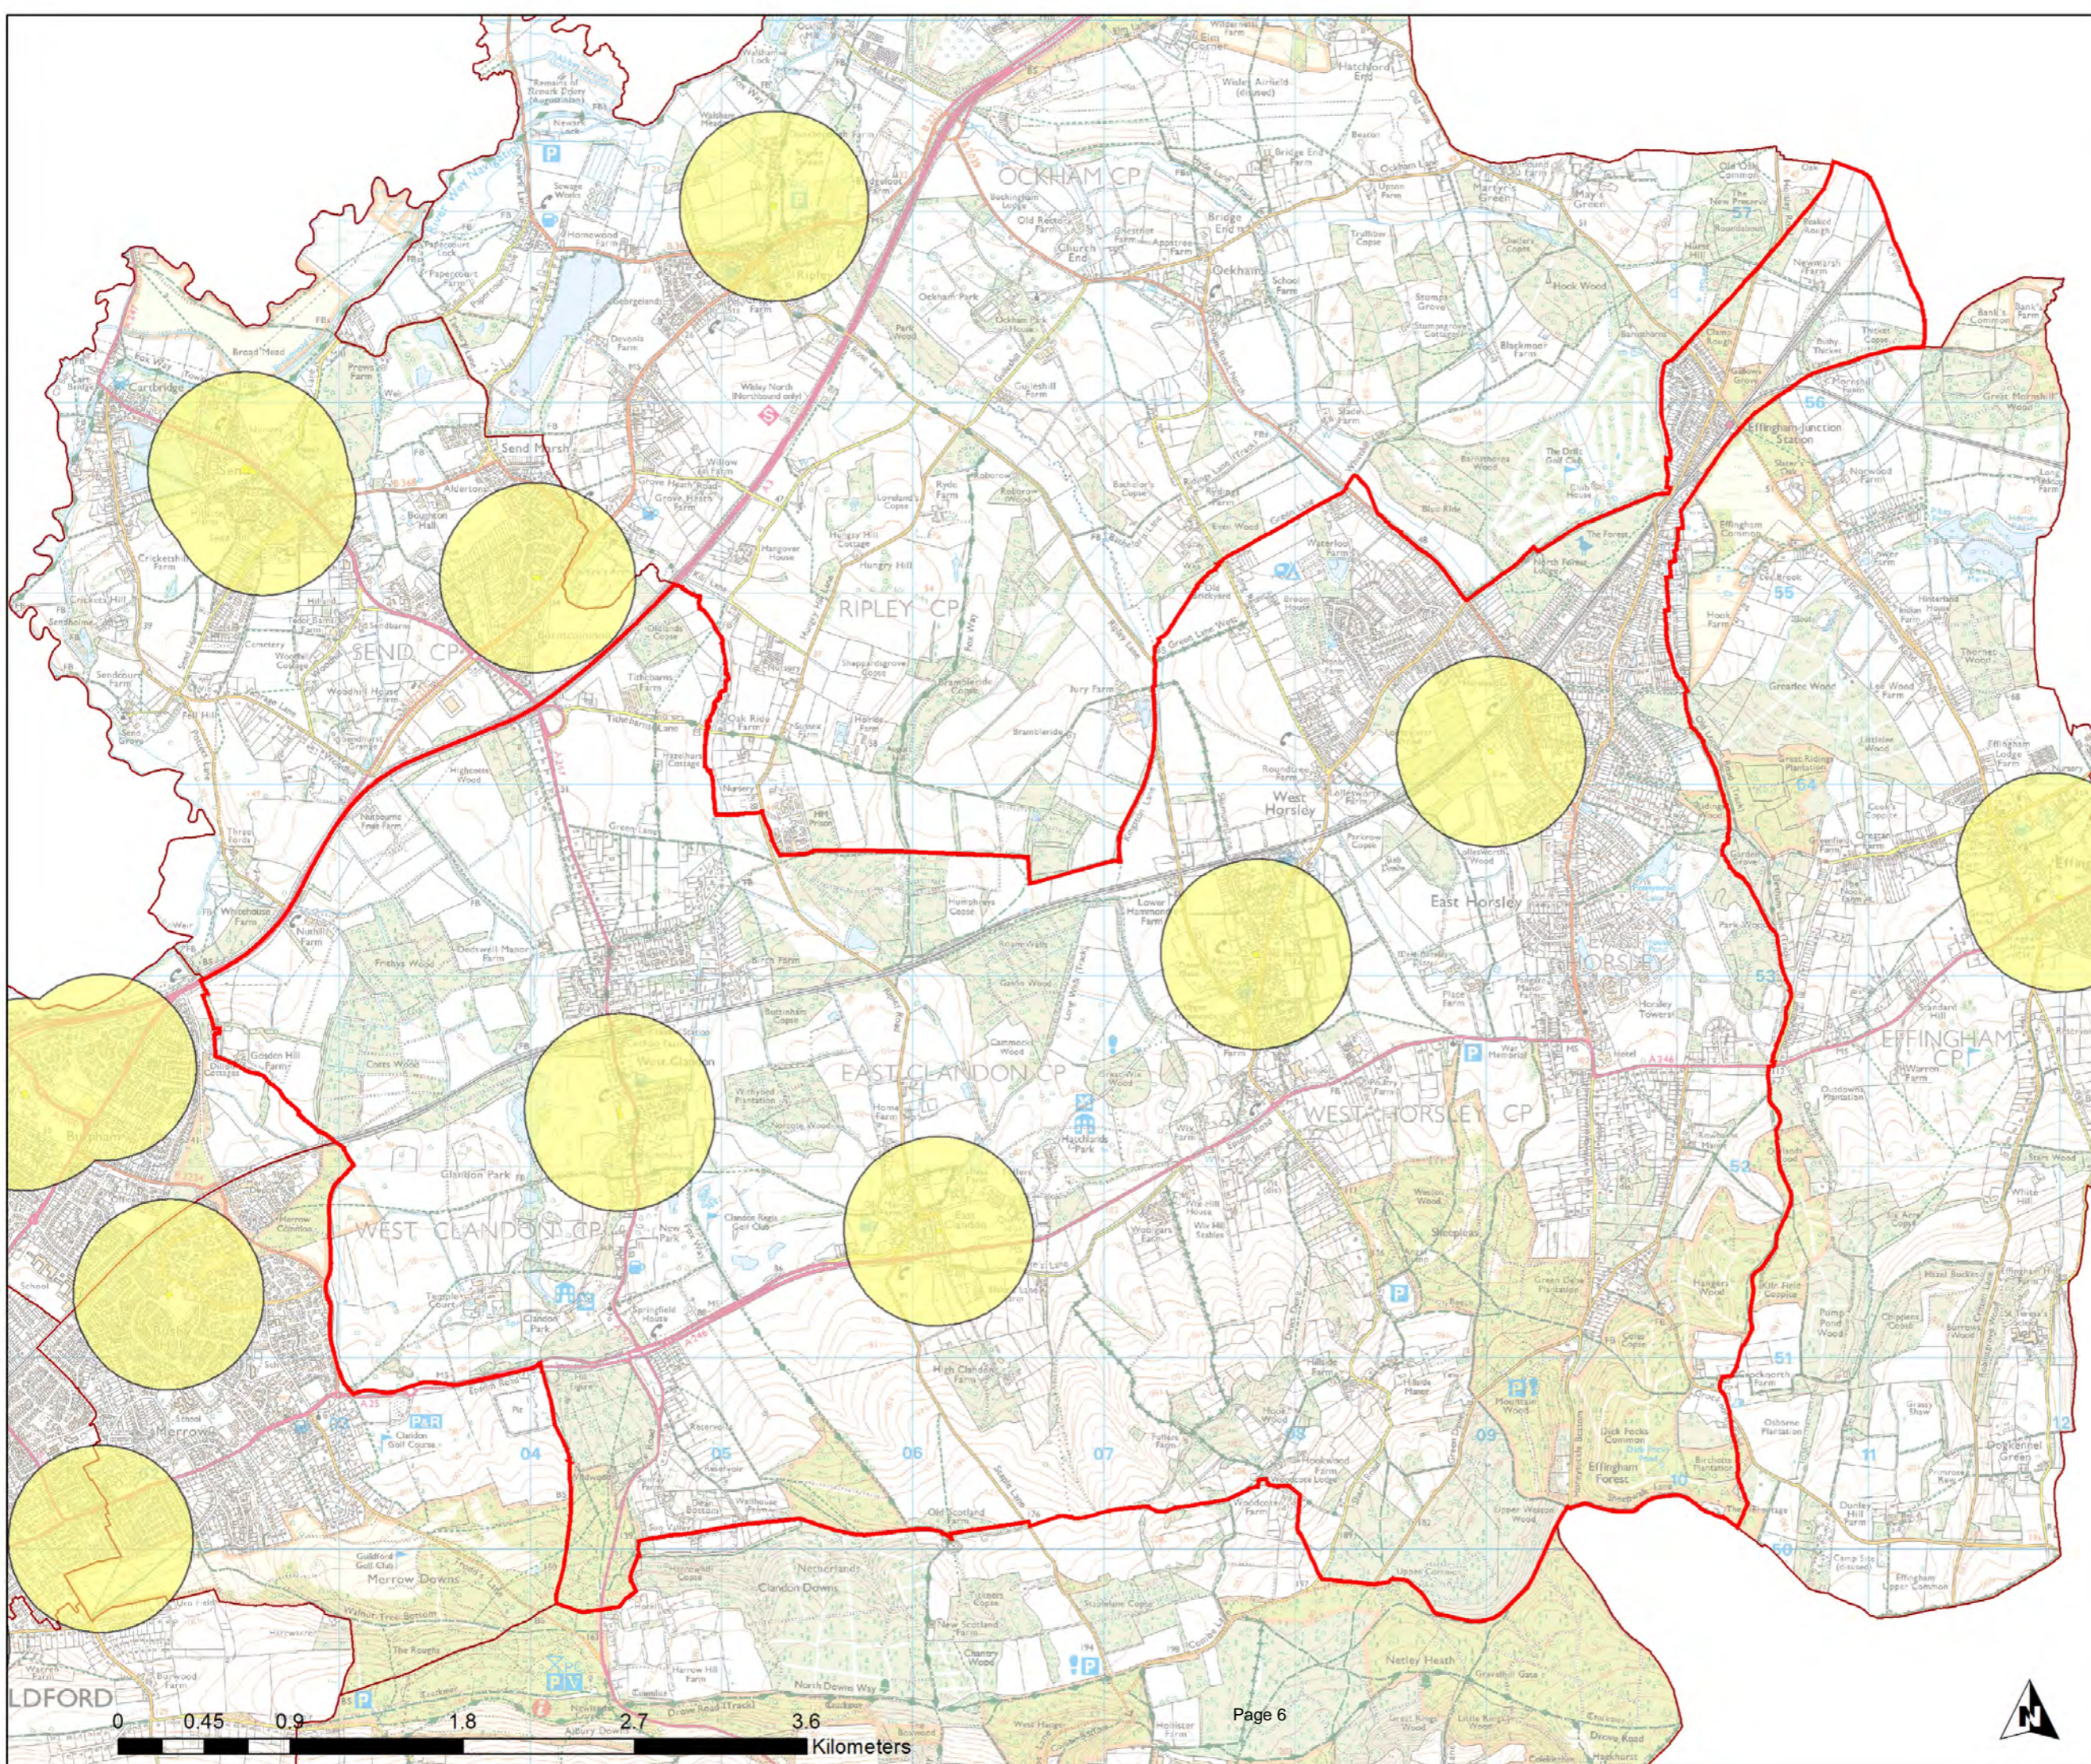

Legend

- Play Space (Children)
- Play Child 480m
- Wards

Guildford Open Space Study

GUILDFORD BOROUGH

Scale: **1:8,631**

Map produced on **05/06/2017**

© Crown Copyright and Database Rights 2017. Ordnance Survey. 100049046

Legend

- Play Space (Children)
- Play Child 480m
- Wards

Guildford Open Space Study

Scale: 1:31,378

Map produced on

05/06/2017

Effingham Ward

Legend

- Play Space (Children)
- Play Child 480m
- Wards

Guildford Open Space Study

Scale: 1:28,832

Map produced on 05/06/2017

Legend

-  Play Space (Children)
-  Play Child 480m
-  Wards

Guildford Open Space Study

Scale: **1:12,722**

Map produced on **05/06/2017**

© Crown Copyright and Database Rights 2017. Ordnance Survey. 100049046

Legend

- Play Space (Children)
- Play Child 480m
- Wards

Guildford Open Space Study