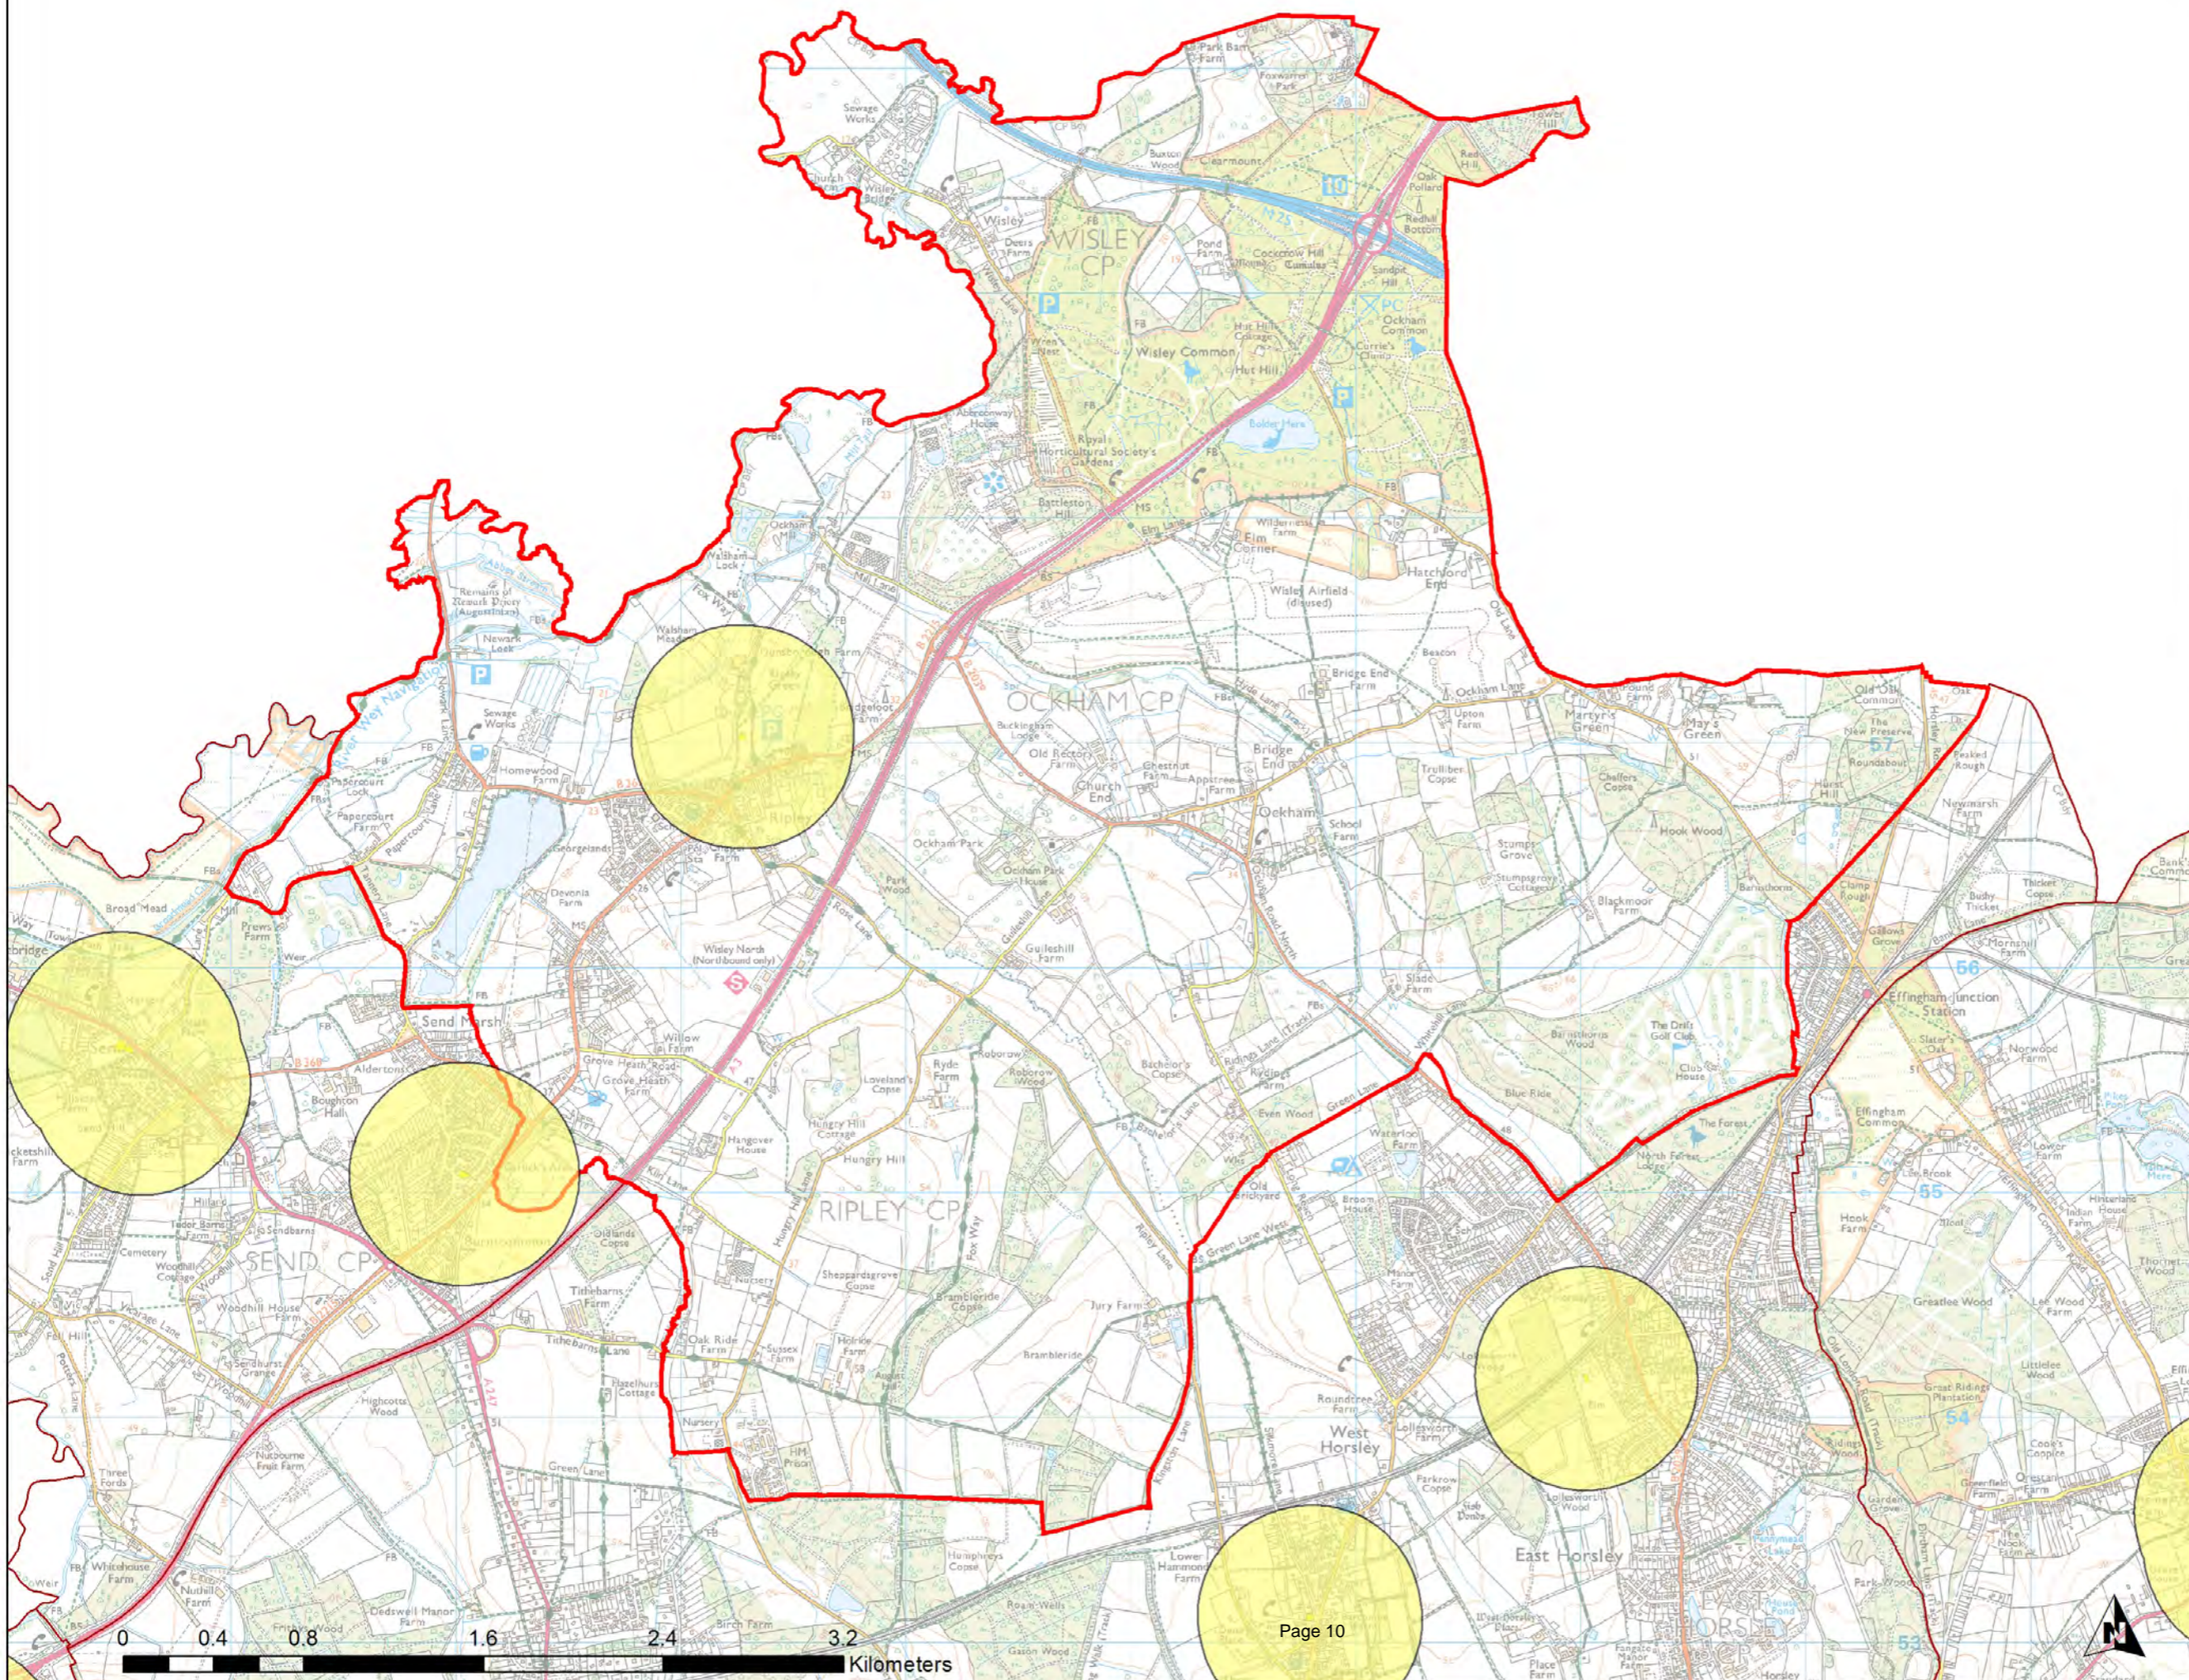

Scale: 1:12,365

Map produced on

05/06/2017

Holy Trinity Ward

Legend

- Play Space (Children)
- Play Child 480m
- Wards

Guildford Open Space Study

GUILDFORD BOROUGH

Scale: **1:12,722**

Map produced on **05/06/2017**

© Crown Copyright and Database Rights 2017. Ordnance Survey. 100049046

Legend

- Play Space (Children)
- Play Child 480m
- Wards

Guildford Open Space Study

Scale: 1:27,775

Map produced on

05/06/2017

Merrow Ward

Legend

- Play Space (Children)
- Play Child 480m
- Wards

Guildford Open Space Study

GUILDFORD BOROUGH

Scale: **1:11,887**

Map produced on **ethos**
Environmental Planning

05/06/2017

© Crown Copyright and Database Rights 2017. Ordnance Survey. 100049046

Normandy Ward

Legend

- Play Space (Children)
- Play Child 480m
- Wards