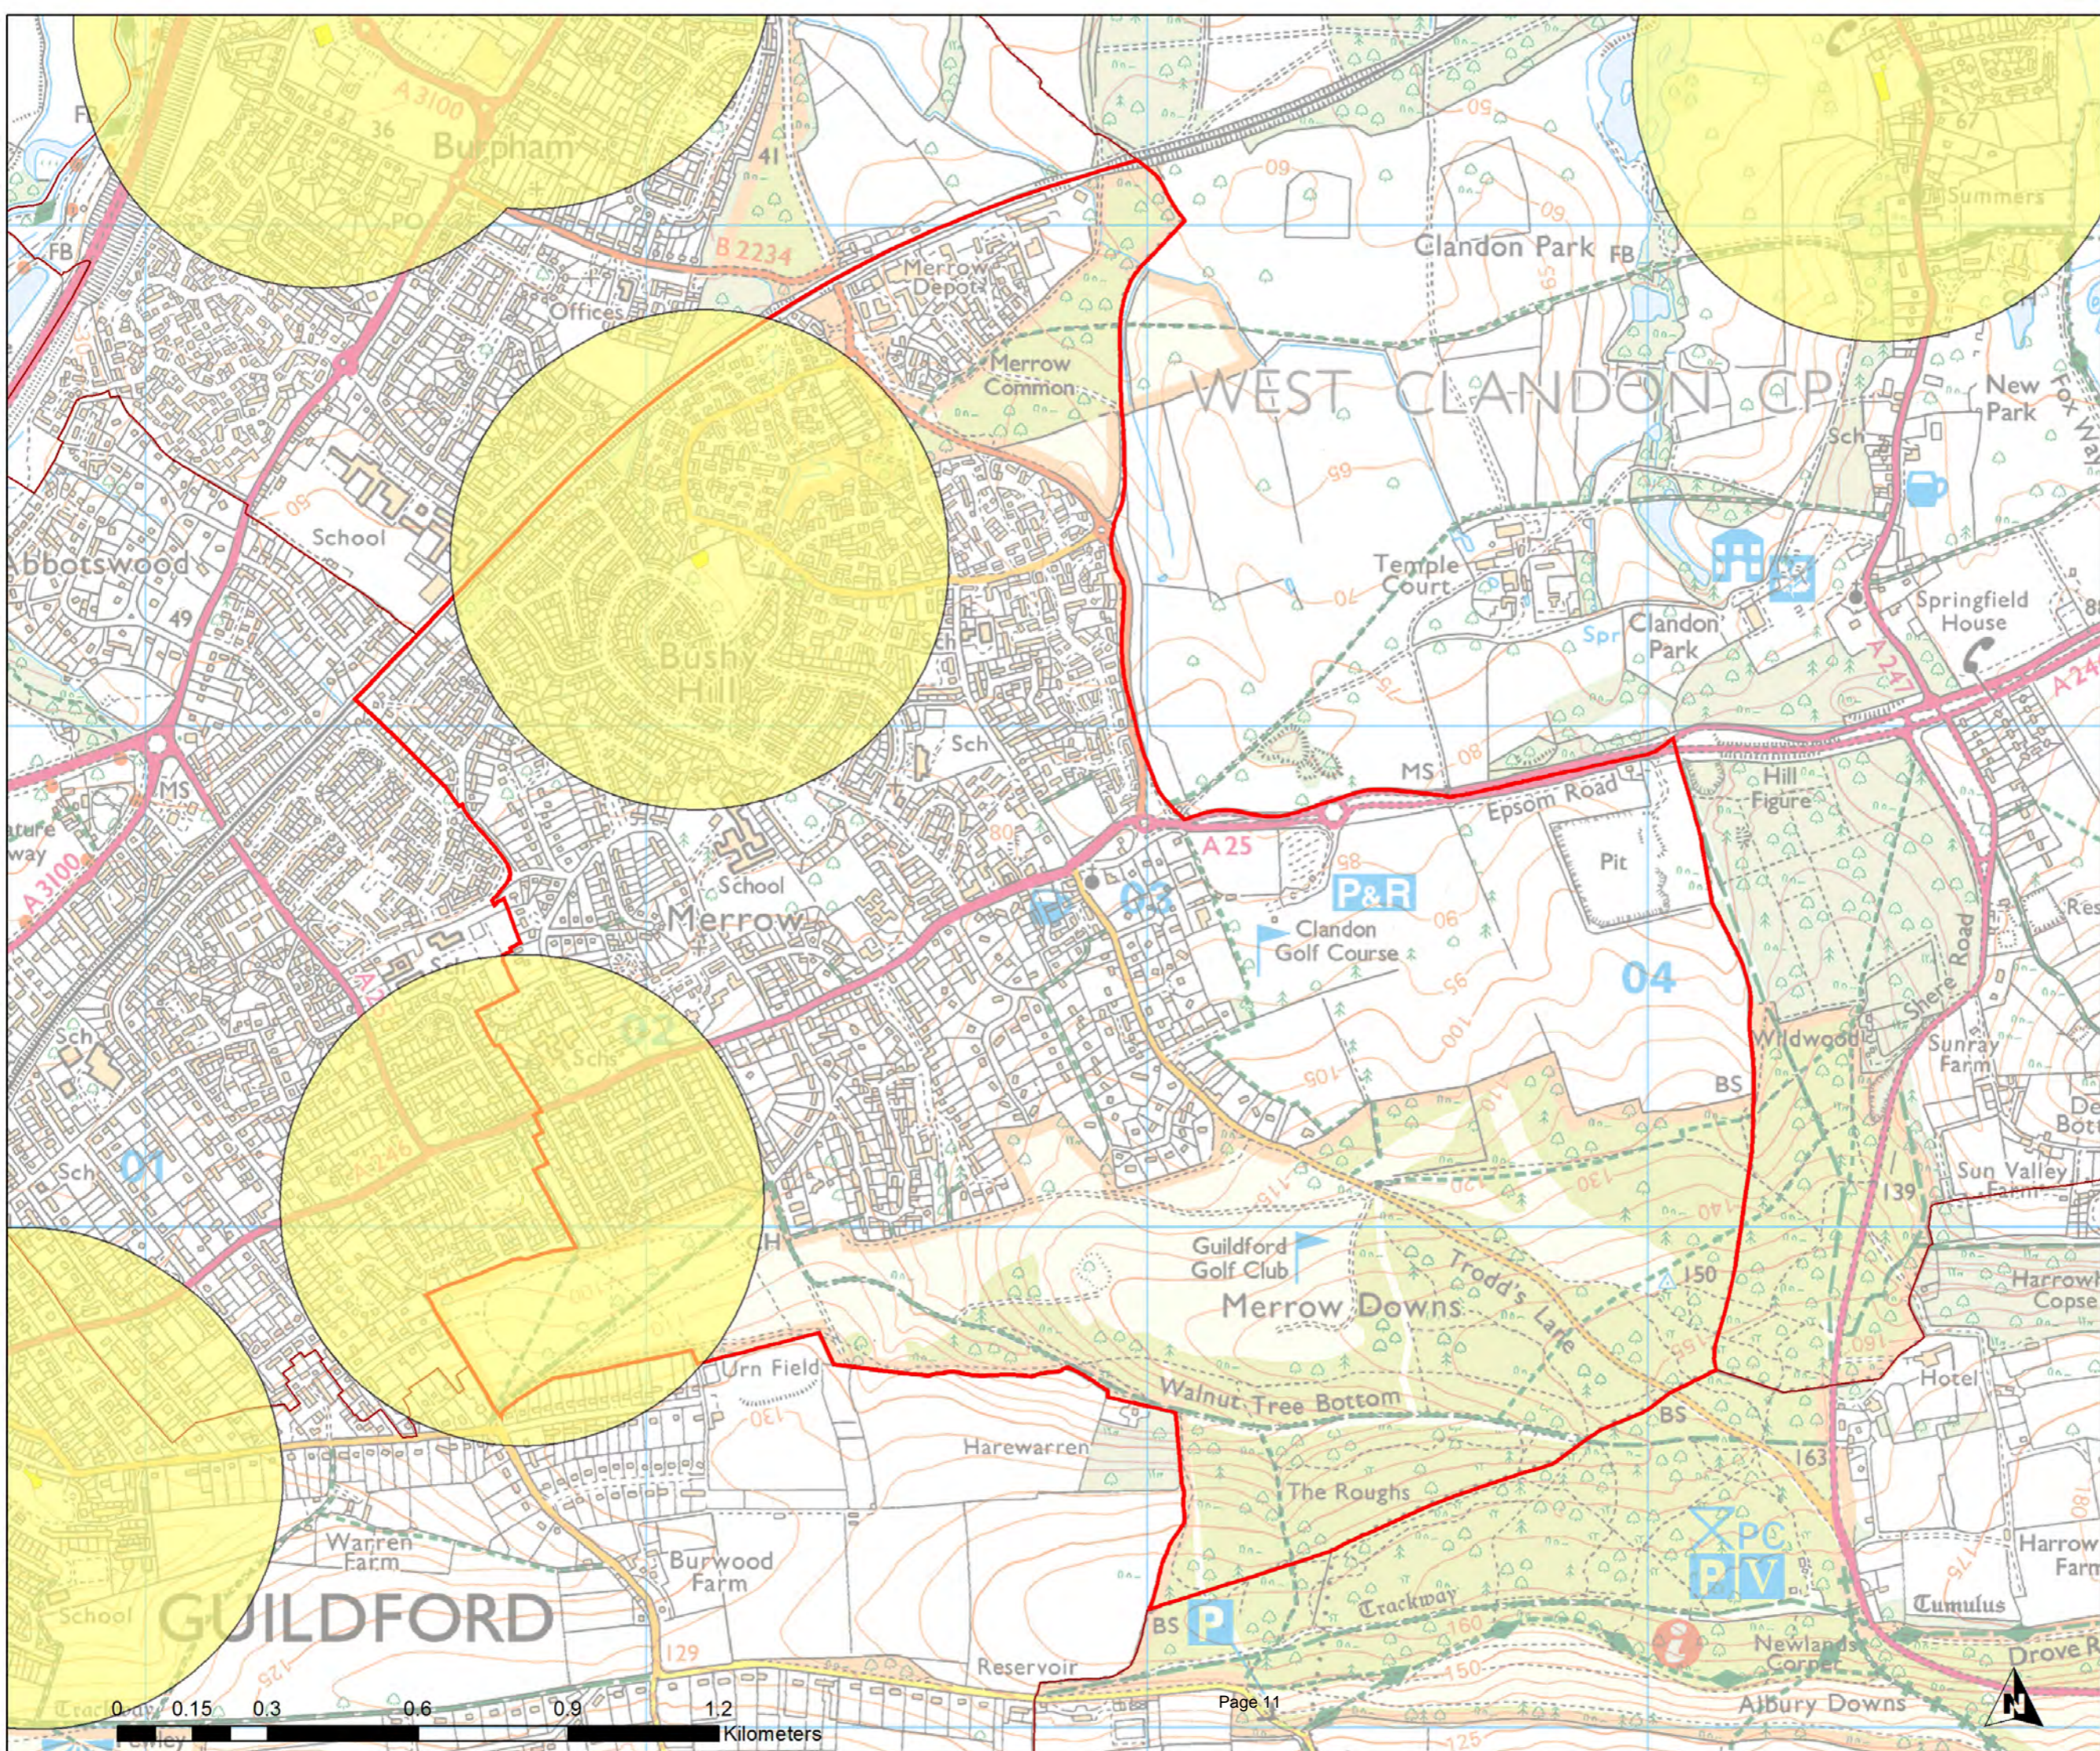

Scale: **1:12,722**

Map produced on **05/06/2017**

© Crown Copyright and Database Rights 2017. Ordnance Survey. 100049046

Legend

- Play Space (Children)
- Play Child 480m
- Wards

Guildford Open Space Study

Scale: 1:27,775

Map produced on

05/06/2017

Merrow Ward

Legend

- Play Space (Children)
- Play Child 480m
- Wards

Guildford Open Space Study

GUILDFORD BOROUGH