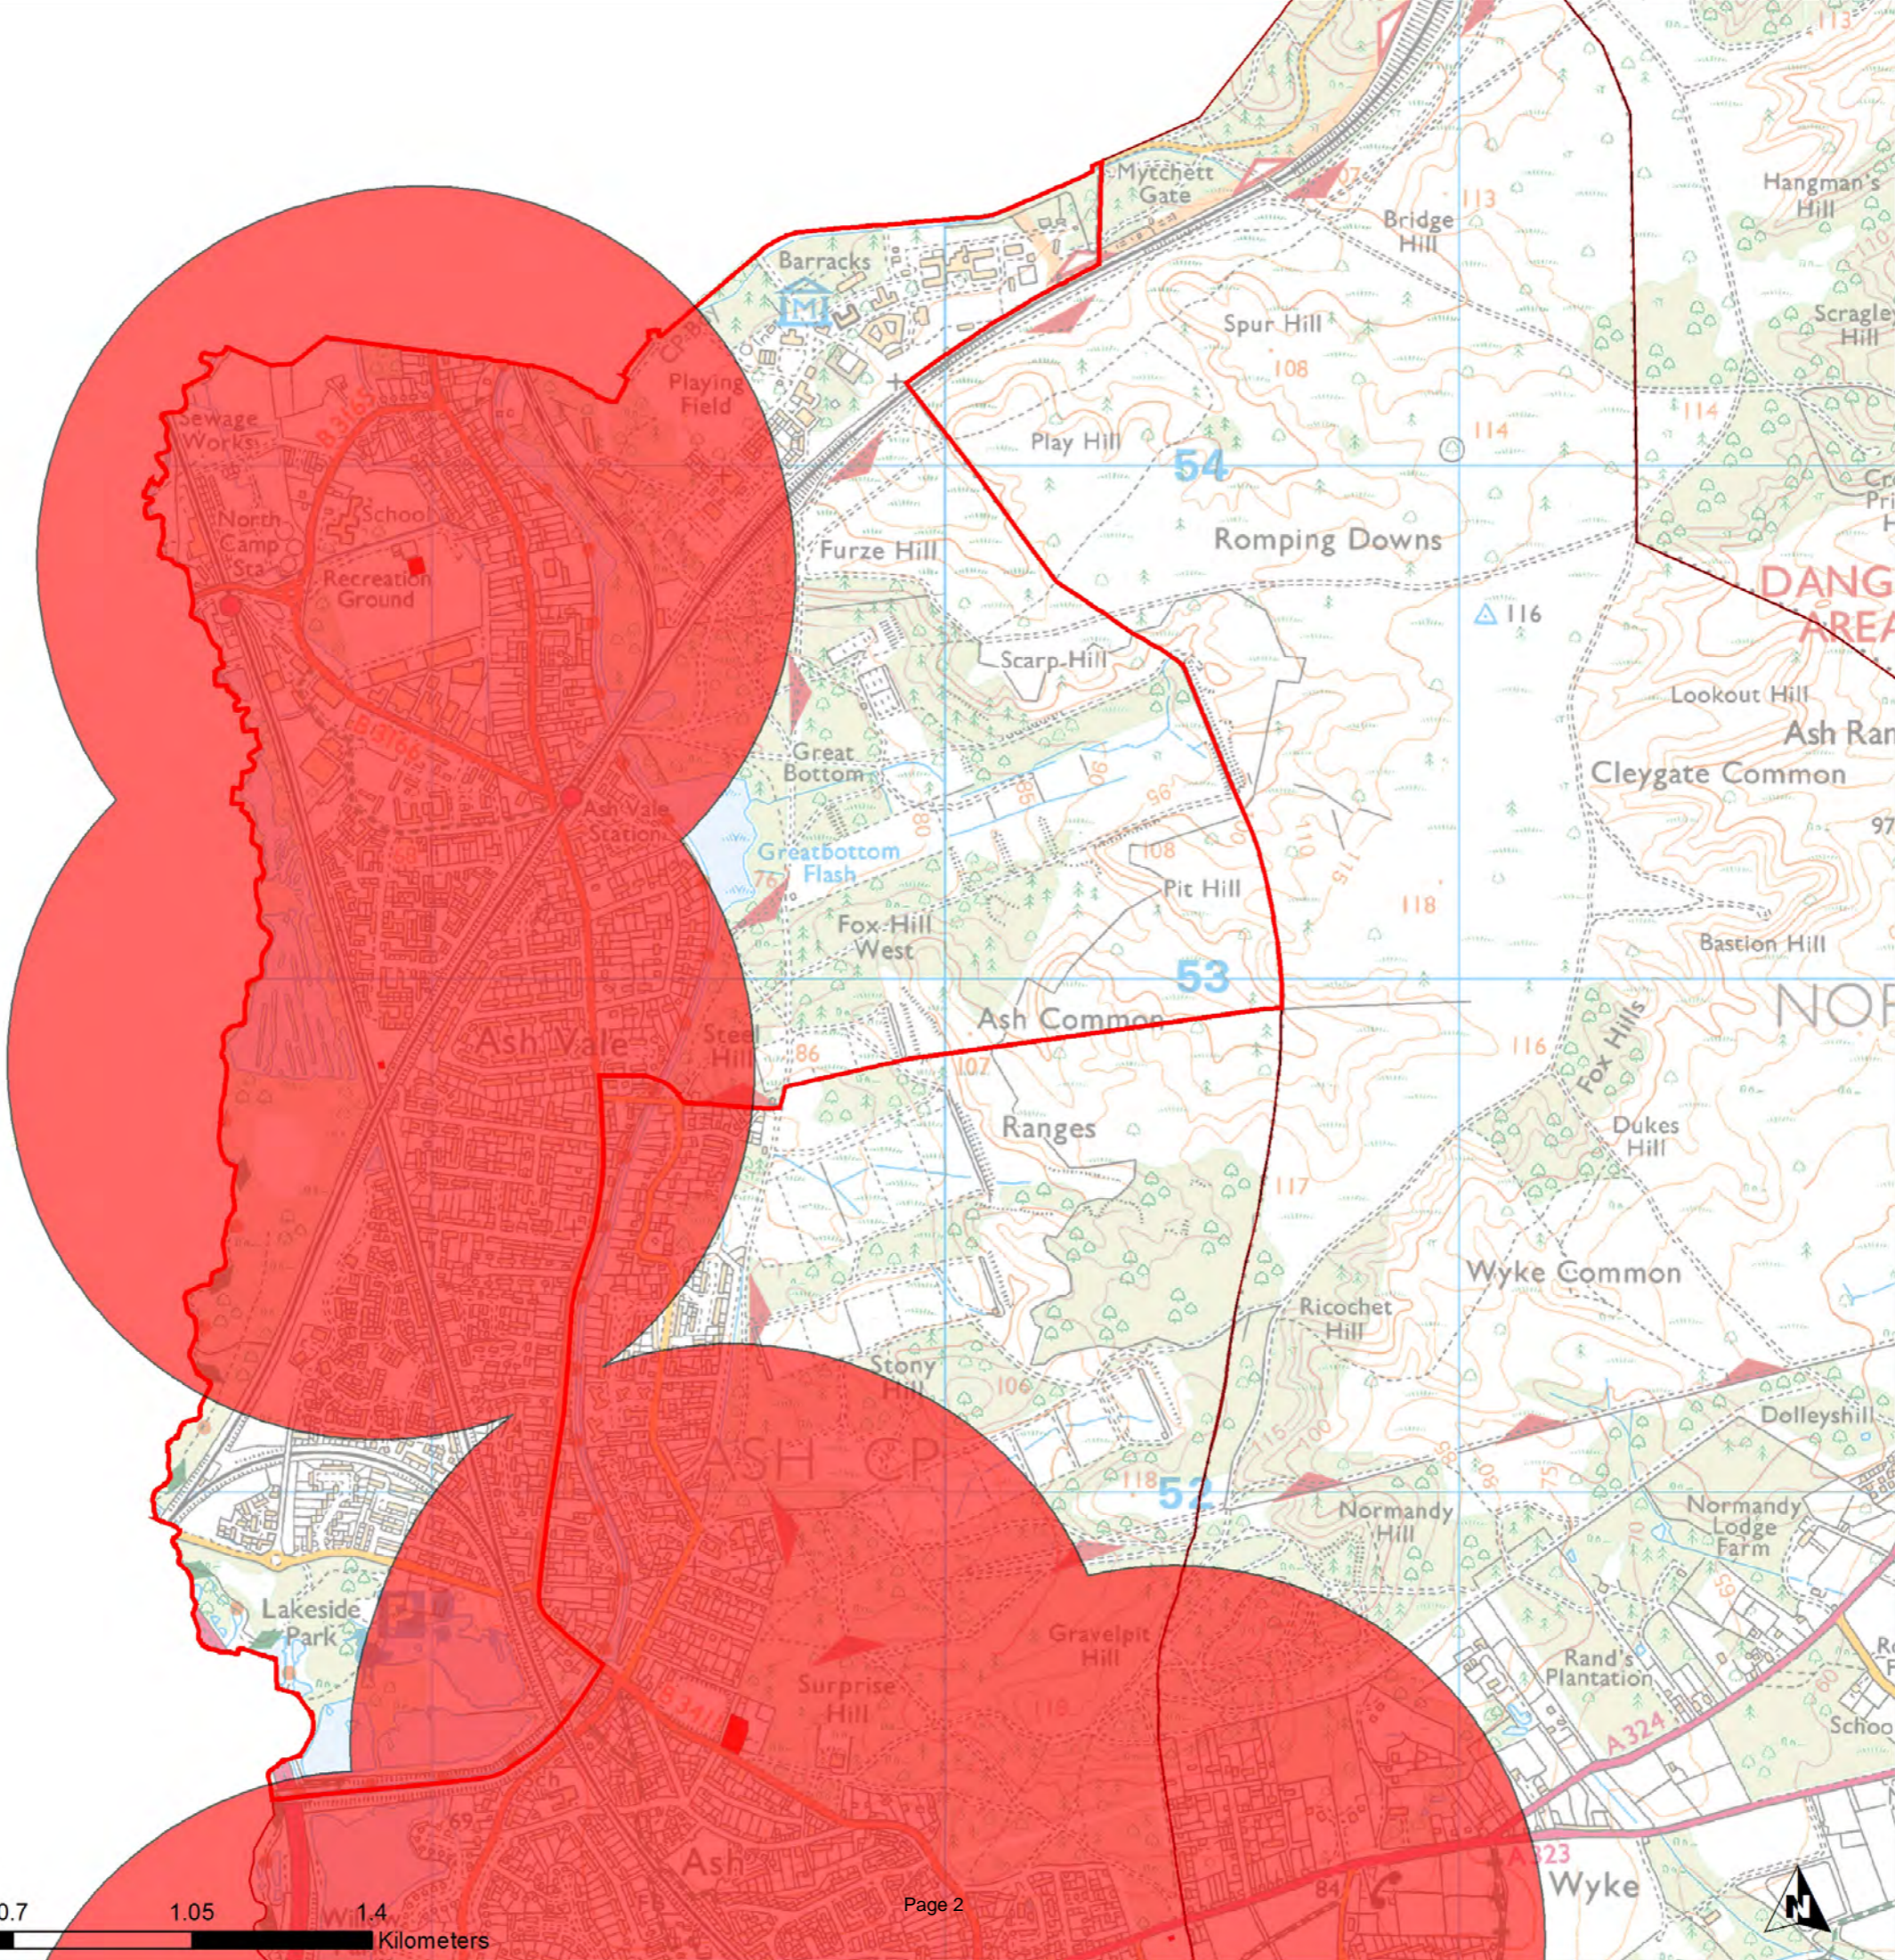

### Legend

- Play Space (Youth)
- Youth Buffer 720m
- Wards

**Guildford Open Space Study**

**Scale: 1:13,106**

Map produced on 07/06/2017

© Crown Copyright and Database Rights 2017. Ordnance Survey. 100049046

**Ash Wharf Ward**

**Legend**

- Play Space (Youth)
- Youth Buffer 720m
- Wards

**Guildford Open Space Study**

**GUILDFORD BOROUGH**

Scale: **1:10,478**

Map produced on **07/06/2017**

**Burpham Ward**