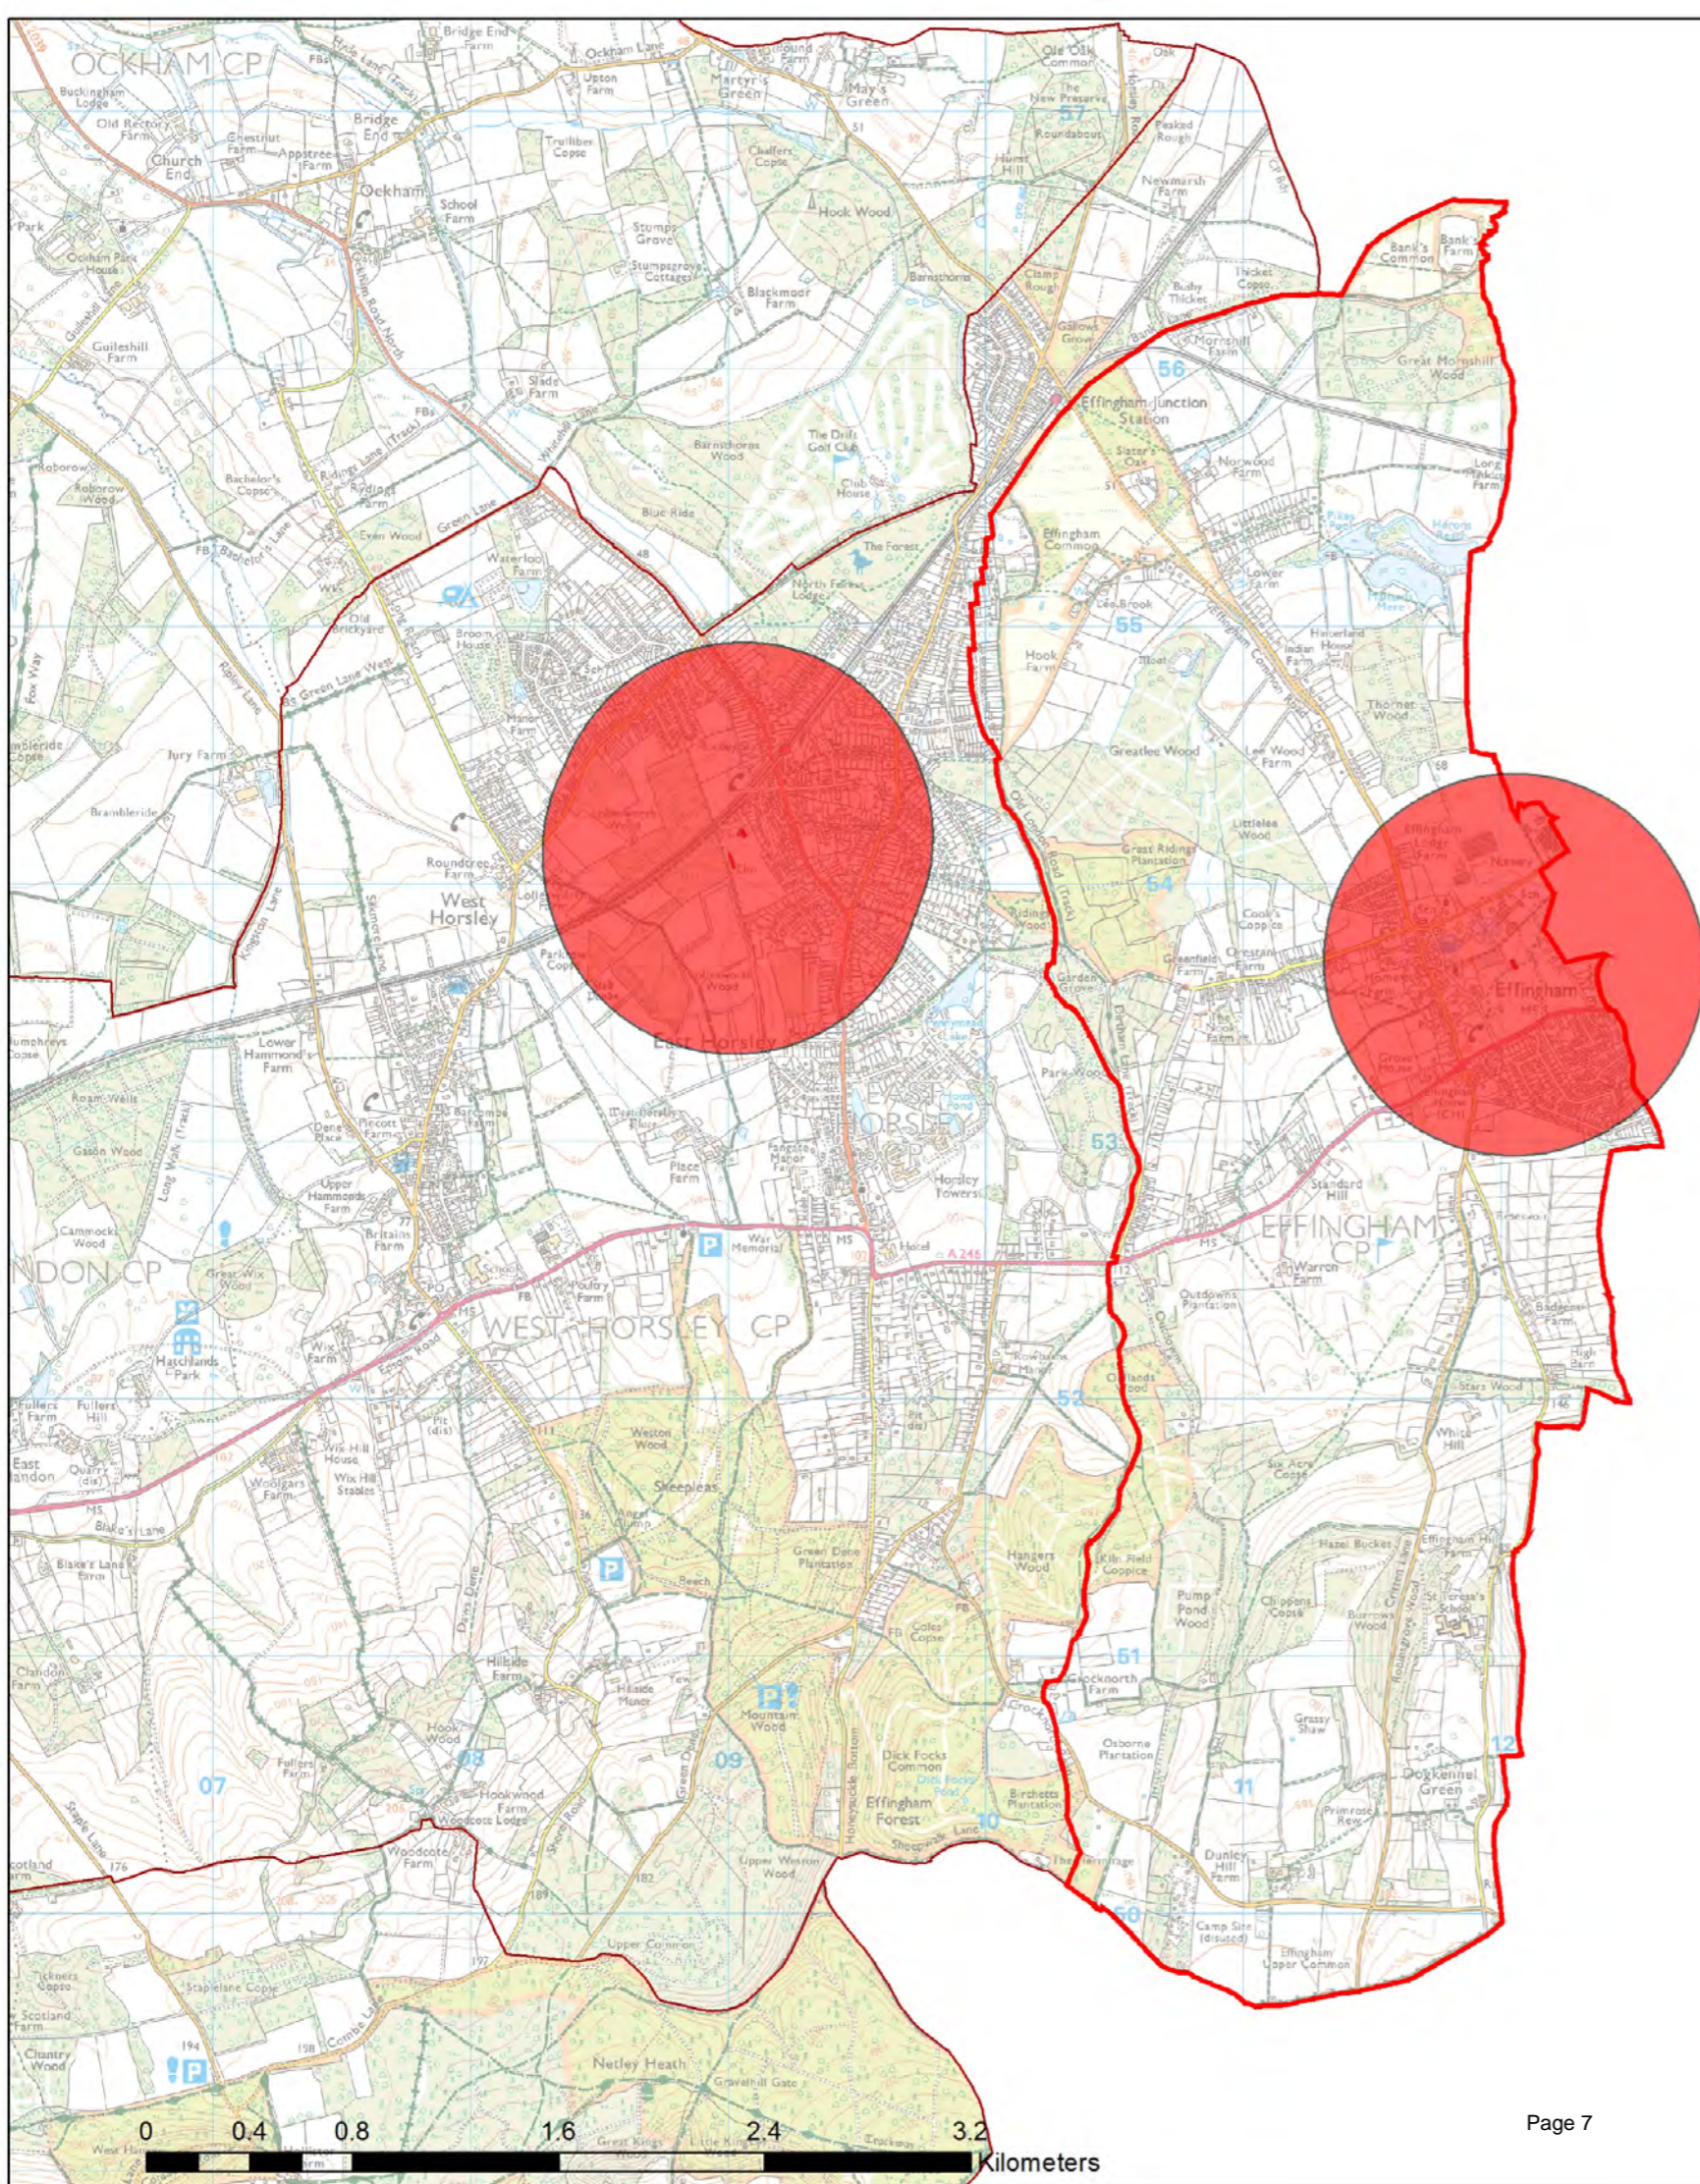

**Guildford Open Space Study**

**GUILD FORD BOROUGH**

Scale: **1:31,378**

Map produced on **07/06/2017**

**Effingham Ward**

**Legend**

- Play Space (Youth)
- Youth Buffer 720m
- Wards

**Guildford Open Space Study**

Scale: **1:28,832**

Map produced on

07/06/2017

Friary and St Nicolas Ward

Legend

- Play Space (Youth)
- Youth Buffer 720m
- Wards

Guildford Open Space Study

Scale: 1:12,365