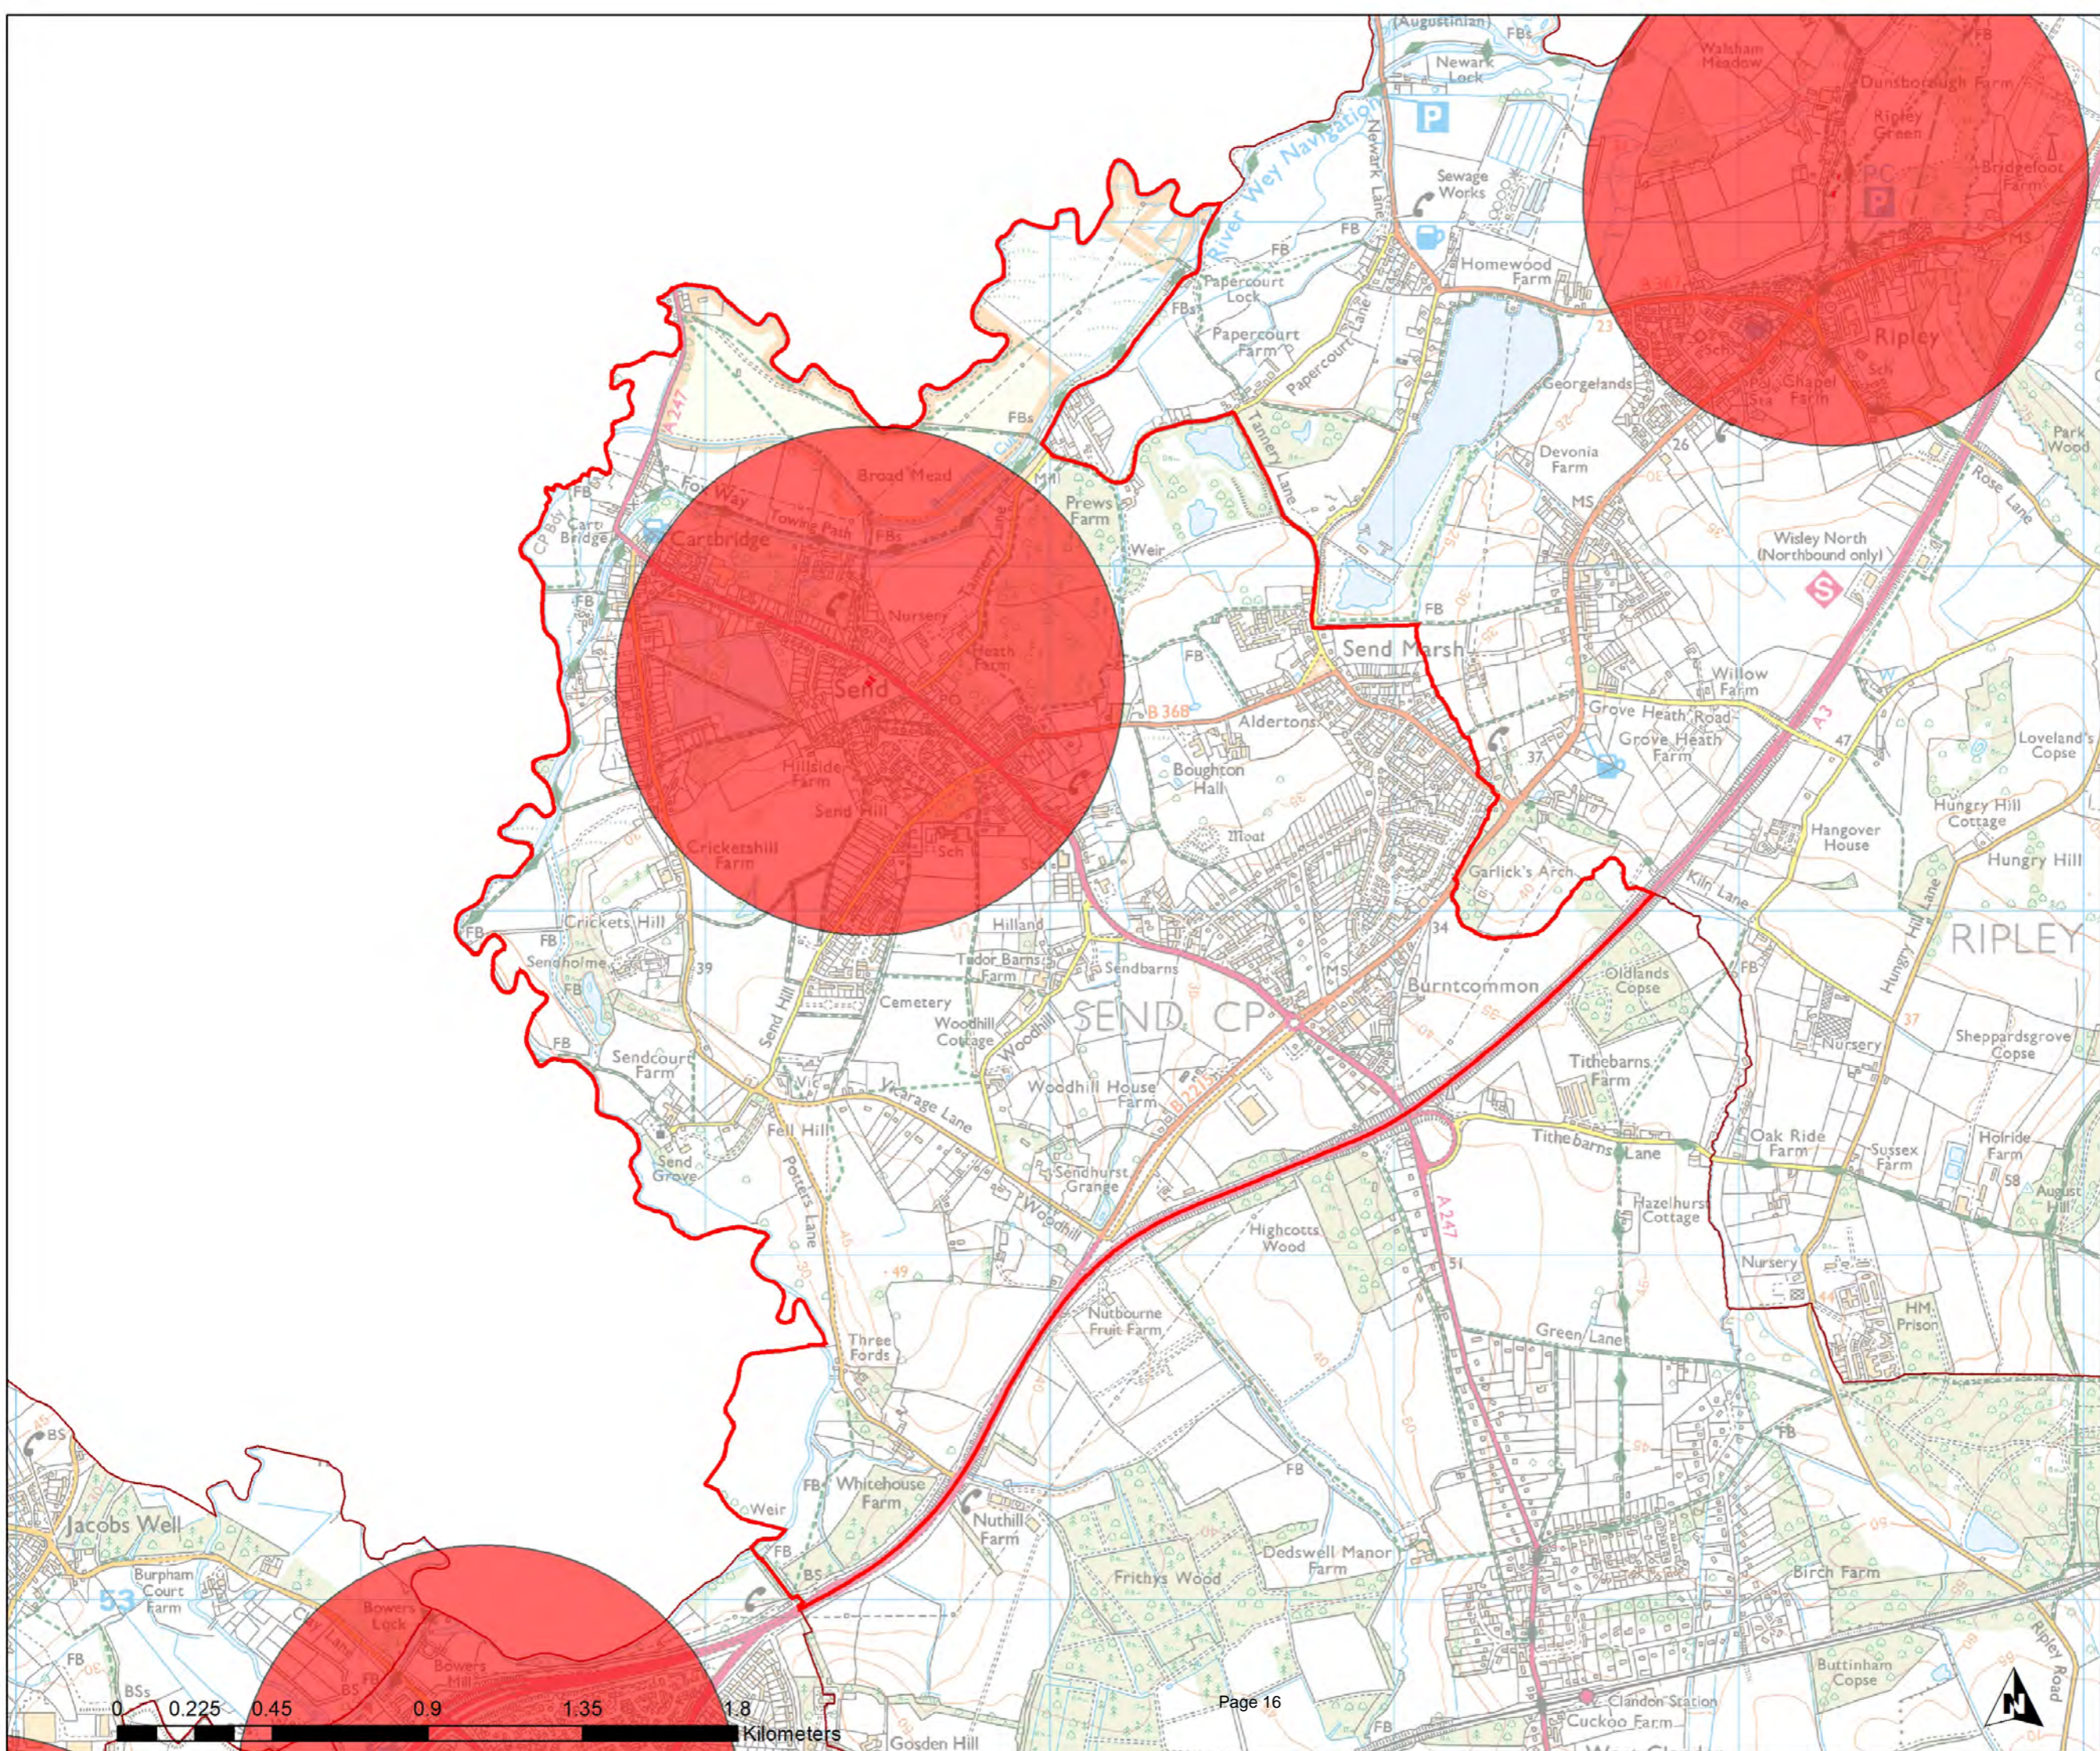

**Guildford Open Space Study**

**GUILDFORD BOROUGH**

Scale: **1:10,000**

Map produced on **07/06/2017**

**Legend**

- Play Space (Youth)
- Youth Buffer 720m
- Wards

Guildford Open Space Study

Scale: 1:30,867

Map produced on

07/06/2017

Pirbright Ward

Legend

- Play Space (Youth)
- Youth Buffer 720m
- Wards

Guildford Open Space Study

Scale: 1:22,588

Map produced on

07/06/2017

Send Ward

**Legend**

- Play Space (Youth)
- Youth Buffer 720m
- Wards

Guildford Open Space Study

Scale: 1:17,276

Map produced on  
07/06/2017

**Shalford Ward**

**Legend**

- Play Space (Youth)
- Youth Buffer 720m
- Wards

**Guildford Open Space Study**

Scale: **1:28,022**

Map produced on

07/06/2017

0 0.4 0.8 1.6 2.4 3.2 Kilometers

Legend