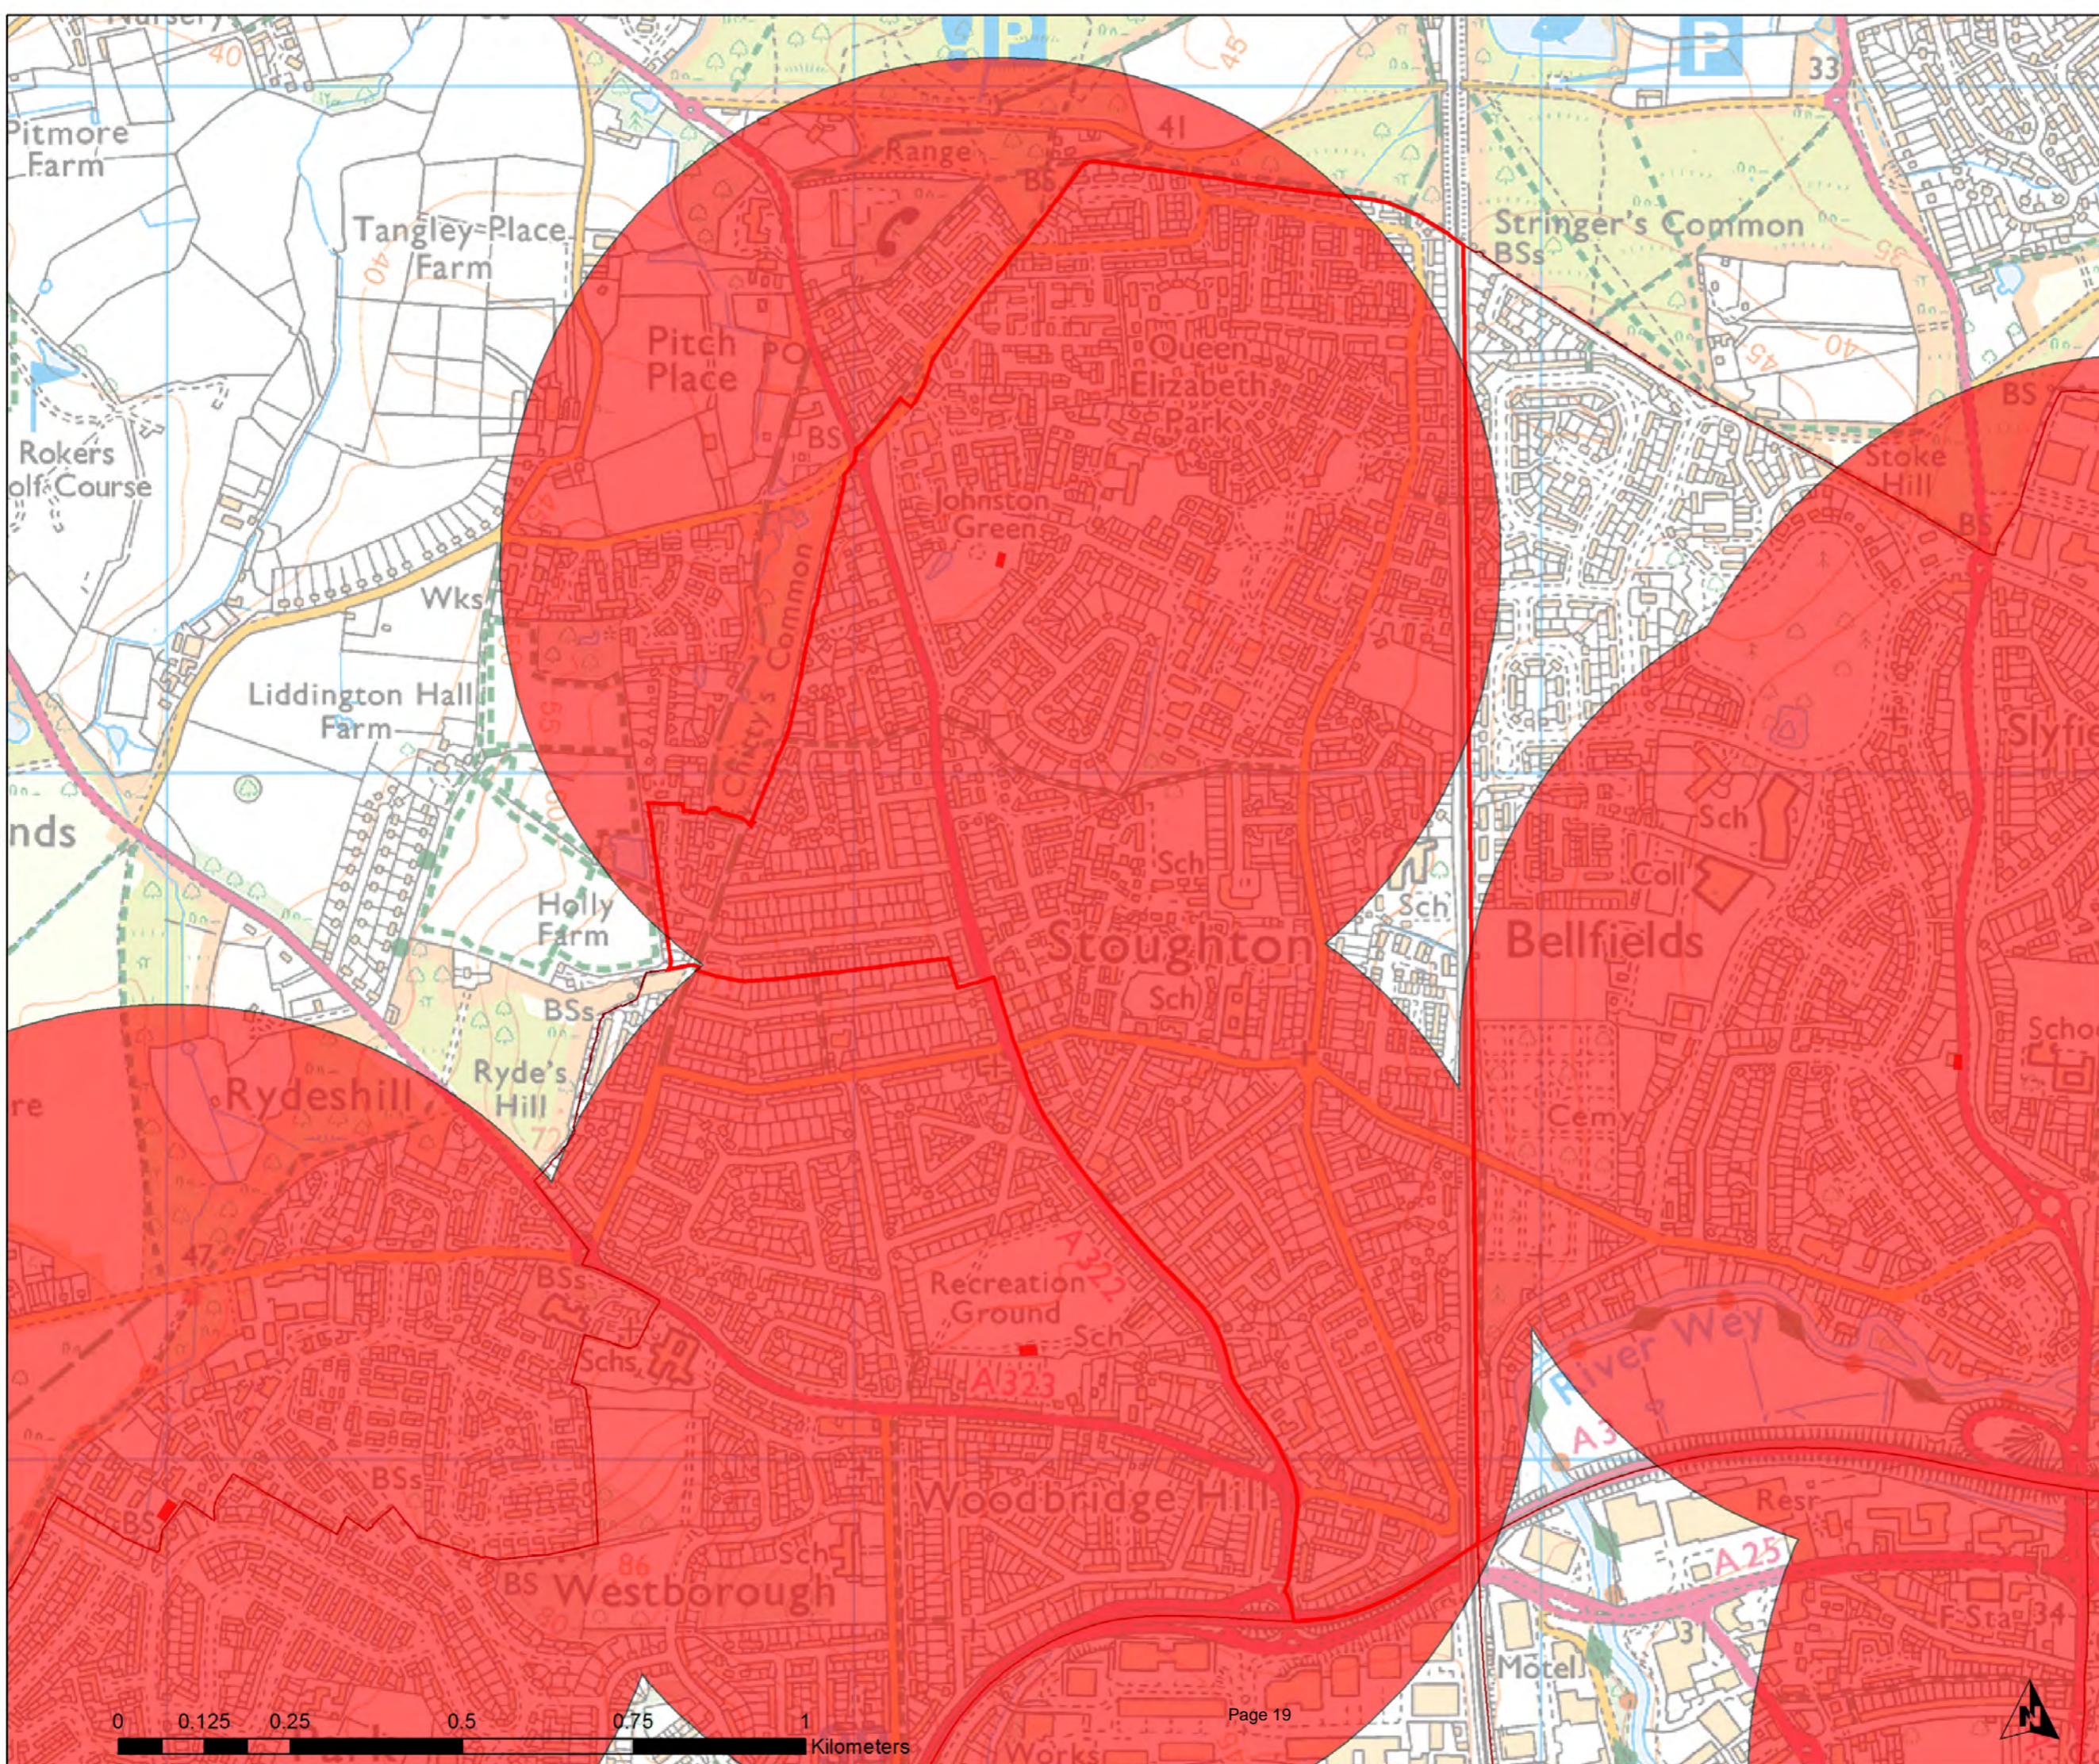

**Legend**

- Play Space (Youth)
- Youth Buffer 720m
- Wards

**Guildford Open Space Study**

Scale: **1:28,022**

Map produced on

07/06/2017

0 0.4 0.8 1.6 2.4 3.2 Kilometers

Legend

- Play Space (Youth)
- Youth Buffer 720m
- Wards

Guildford Open Space Study

Scale: 1:7,769

Map produced on

07/06/2017

Stoughton Ward

Legend

- Play Space (Youth)
- Youth Buffer 720m
- Wards

Guildford Open Space Study

Scale: 1:8,733

Map produced on

07/06/2017

Tillingbourne Ward

Legend

- Play Space (Youth)
- Youth Buffer 720m
- Wards

Guildford Open Space Study

Scale: 1:31,333

Map produced on

07/06/2017

**Westborough Ward**

**Legend**

- Play Space (Youth)
- Youth Buffer 720m
- Wards

**Guildford Open Space Study**

**GUILDFORD BOROUGH**