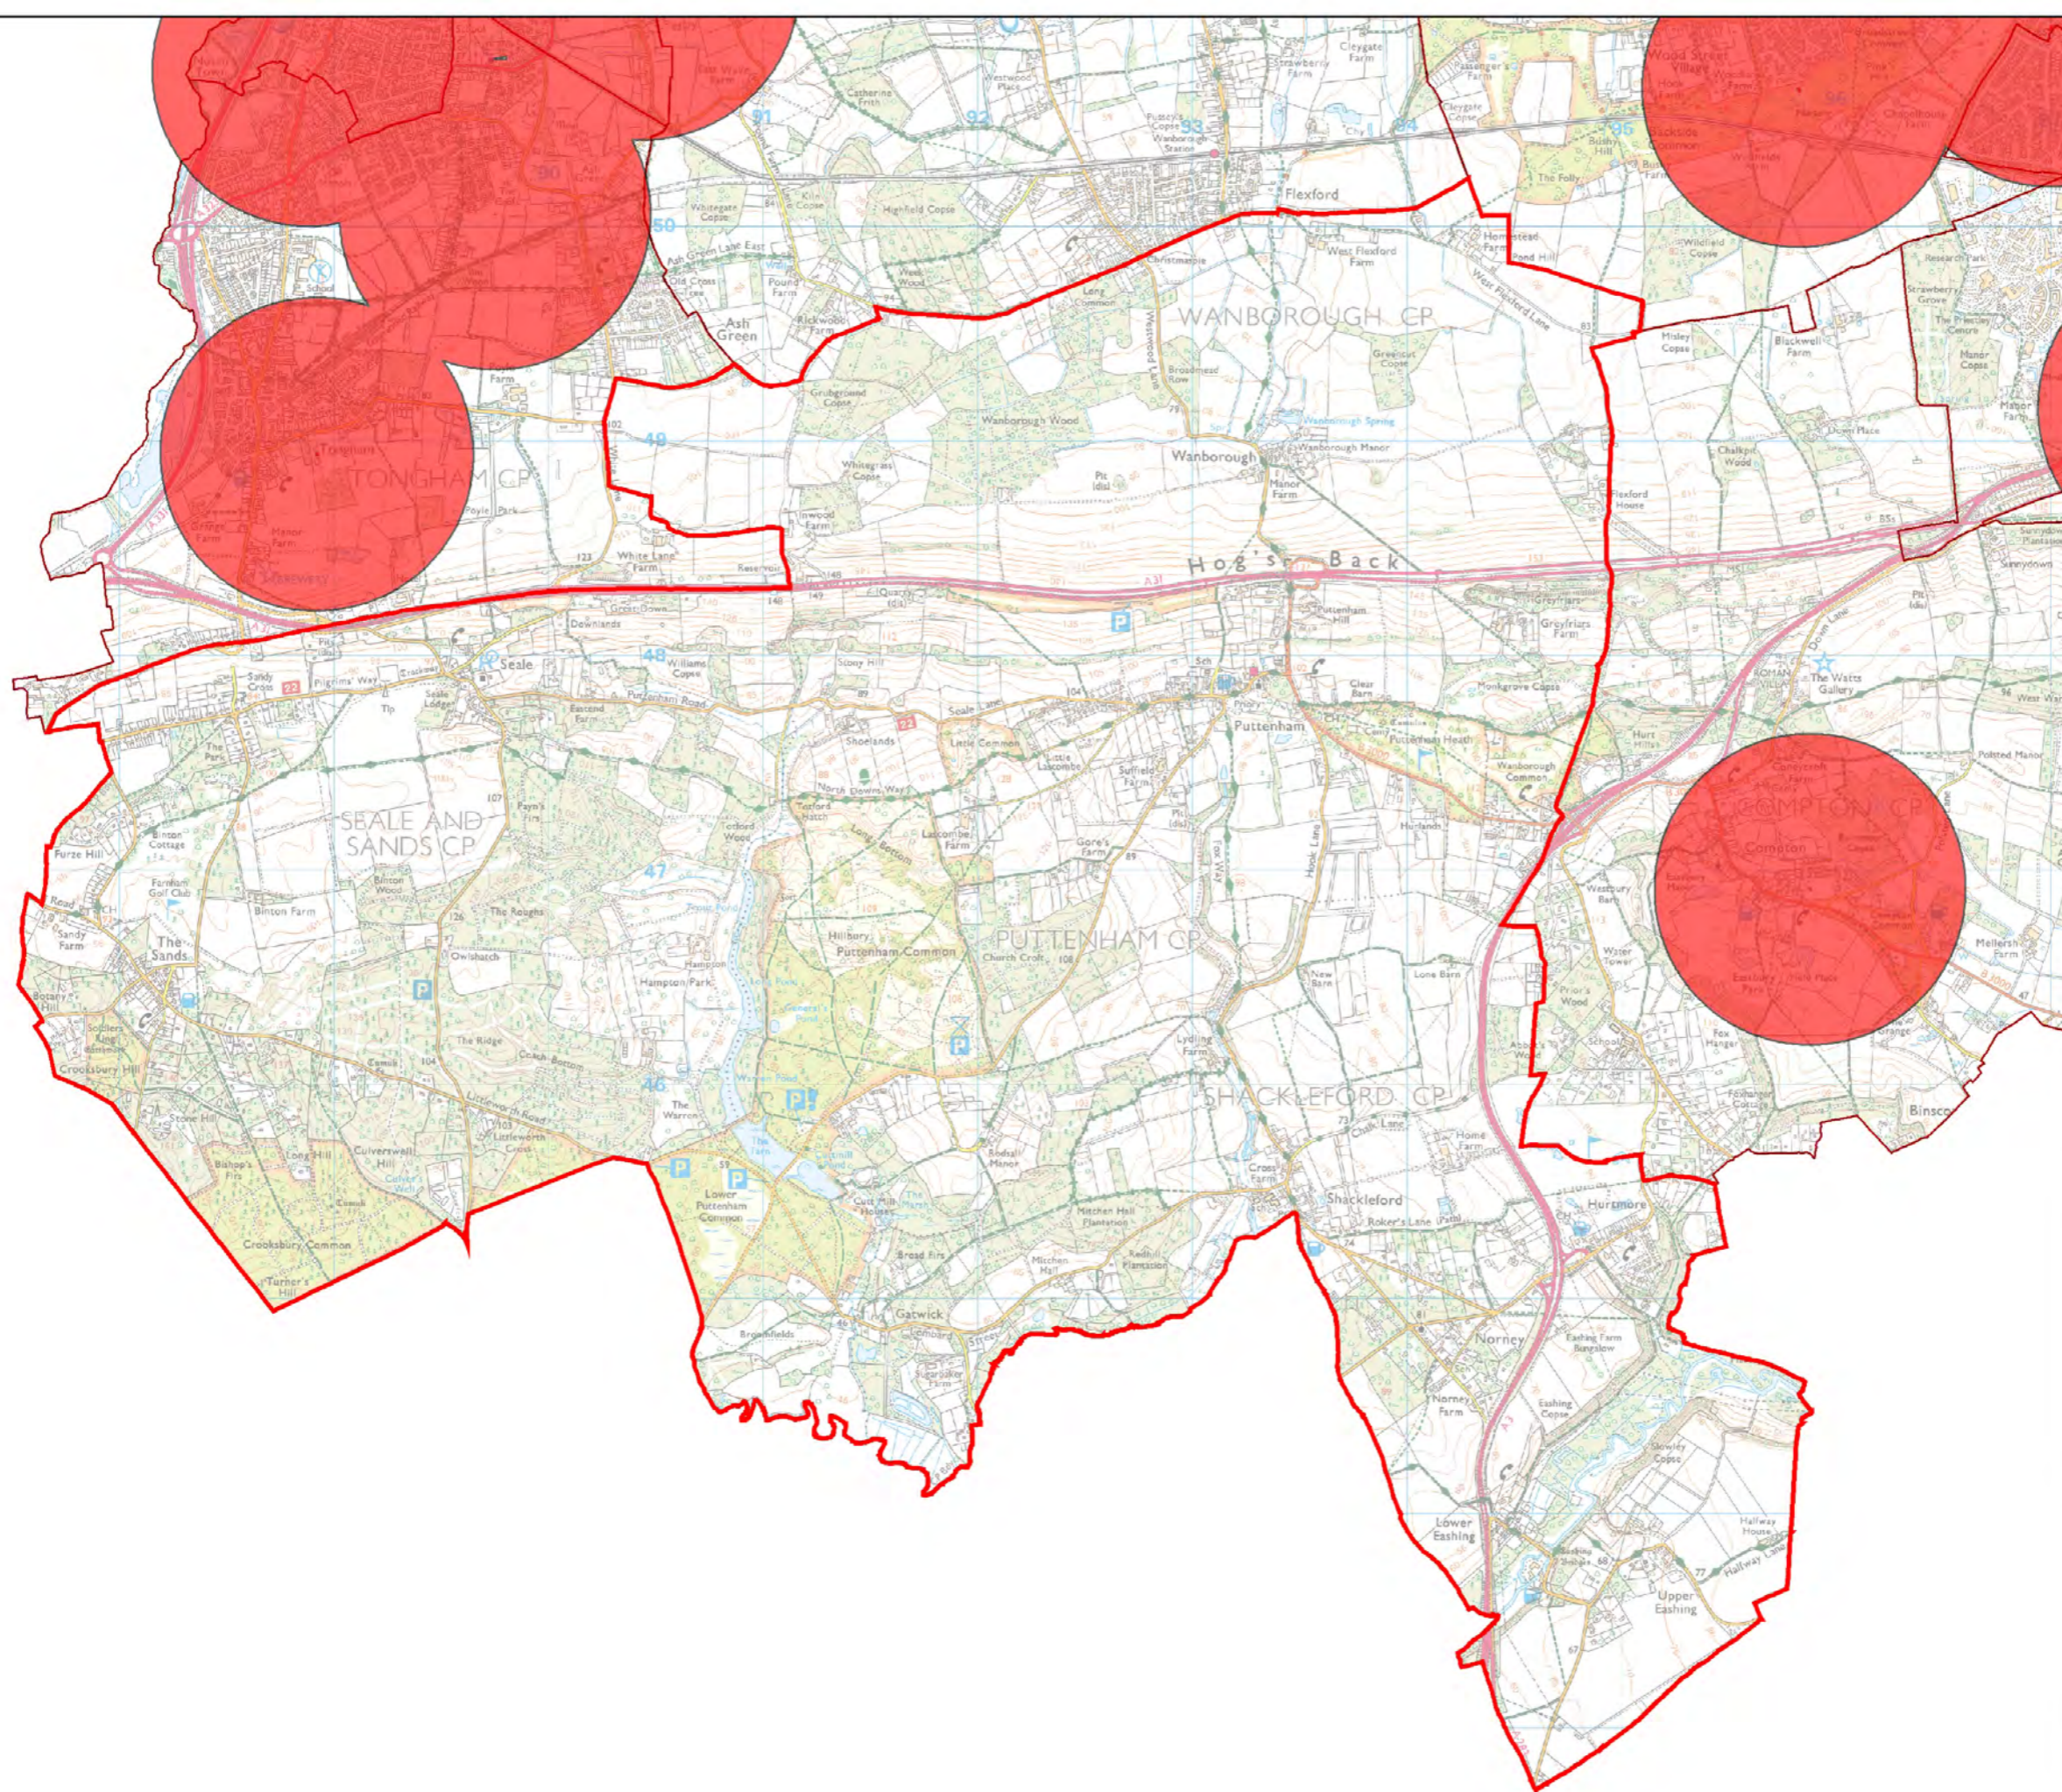

**Guildford Open Space Study**

**GUILDFORD BOROUGH**

Scale: **1:10,000**

Map produced on **07/06/2017**

**Legend**

- Play Space (Youth)
- Youth Buffer 720m
- Wards

Guildford Open Space Study

Scale: 1:30,867

Map produced on

07/06/2017

Pirbright Ward

Legend

- Play Space (Youth)
- Youth Buffer 720m
- Wards

Guildford Open Space Study

Scale: 1:22,588

Map produced on