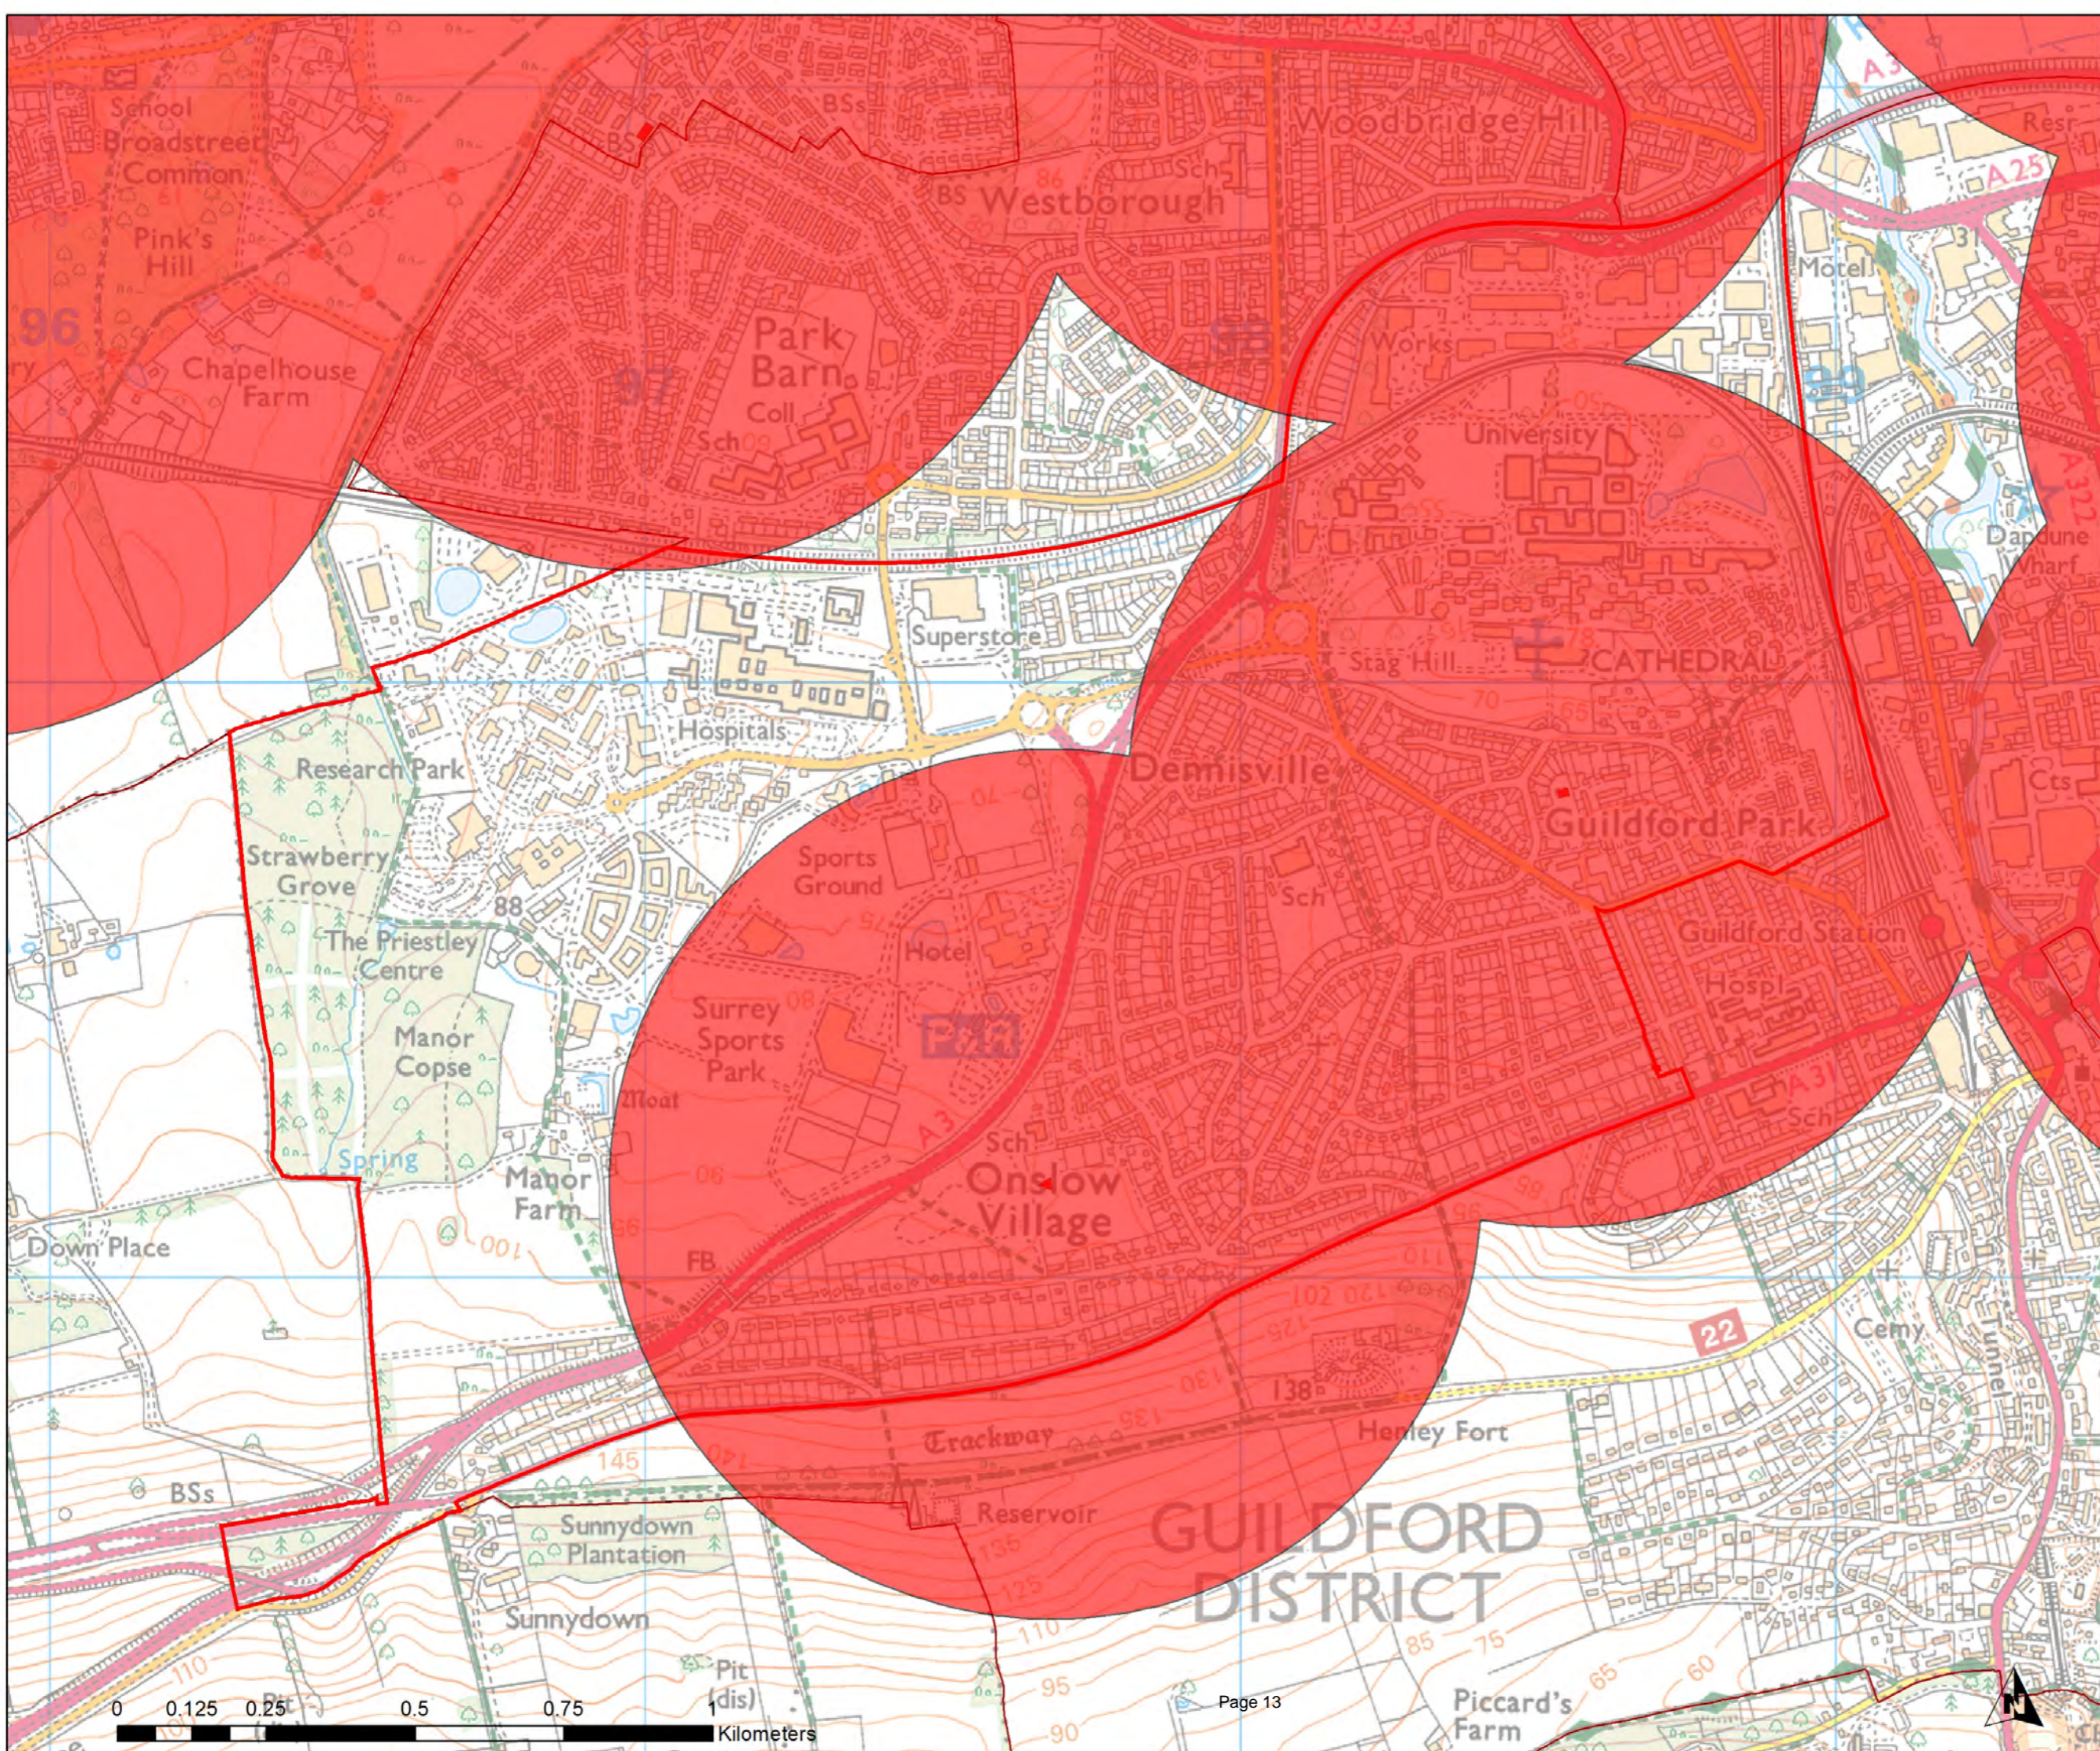

- Play Space (Youth)
- Youth Buffer 720m
- Wards

**Guildford Open Space Study**

Scale: **1:24,435**

Map produced on

07/06/2017

**Onslow Ward**

**Legend**

- Play Space (Youth)
- Youth Buffer 720m
- Wards

**Guildford Open Space Study**

**GUILDFORD BOROUGH**

Scale: **1:10,000**

Map produced on **07/06/2017**

**Legend**

- Play Space (Youth)
- Youth Buffer 720m
- Wards

Guildford Open Space Study

Scale: 1:30,867

Map produced on

07/06/2017

Pirbright Ward

Legend

- Play Space (Youth)
- Youth Buffer 720m
- Wards

Guildford Open Space Study

Scale: 1:22,588

Map produced on