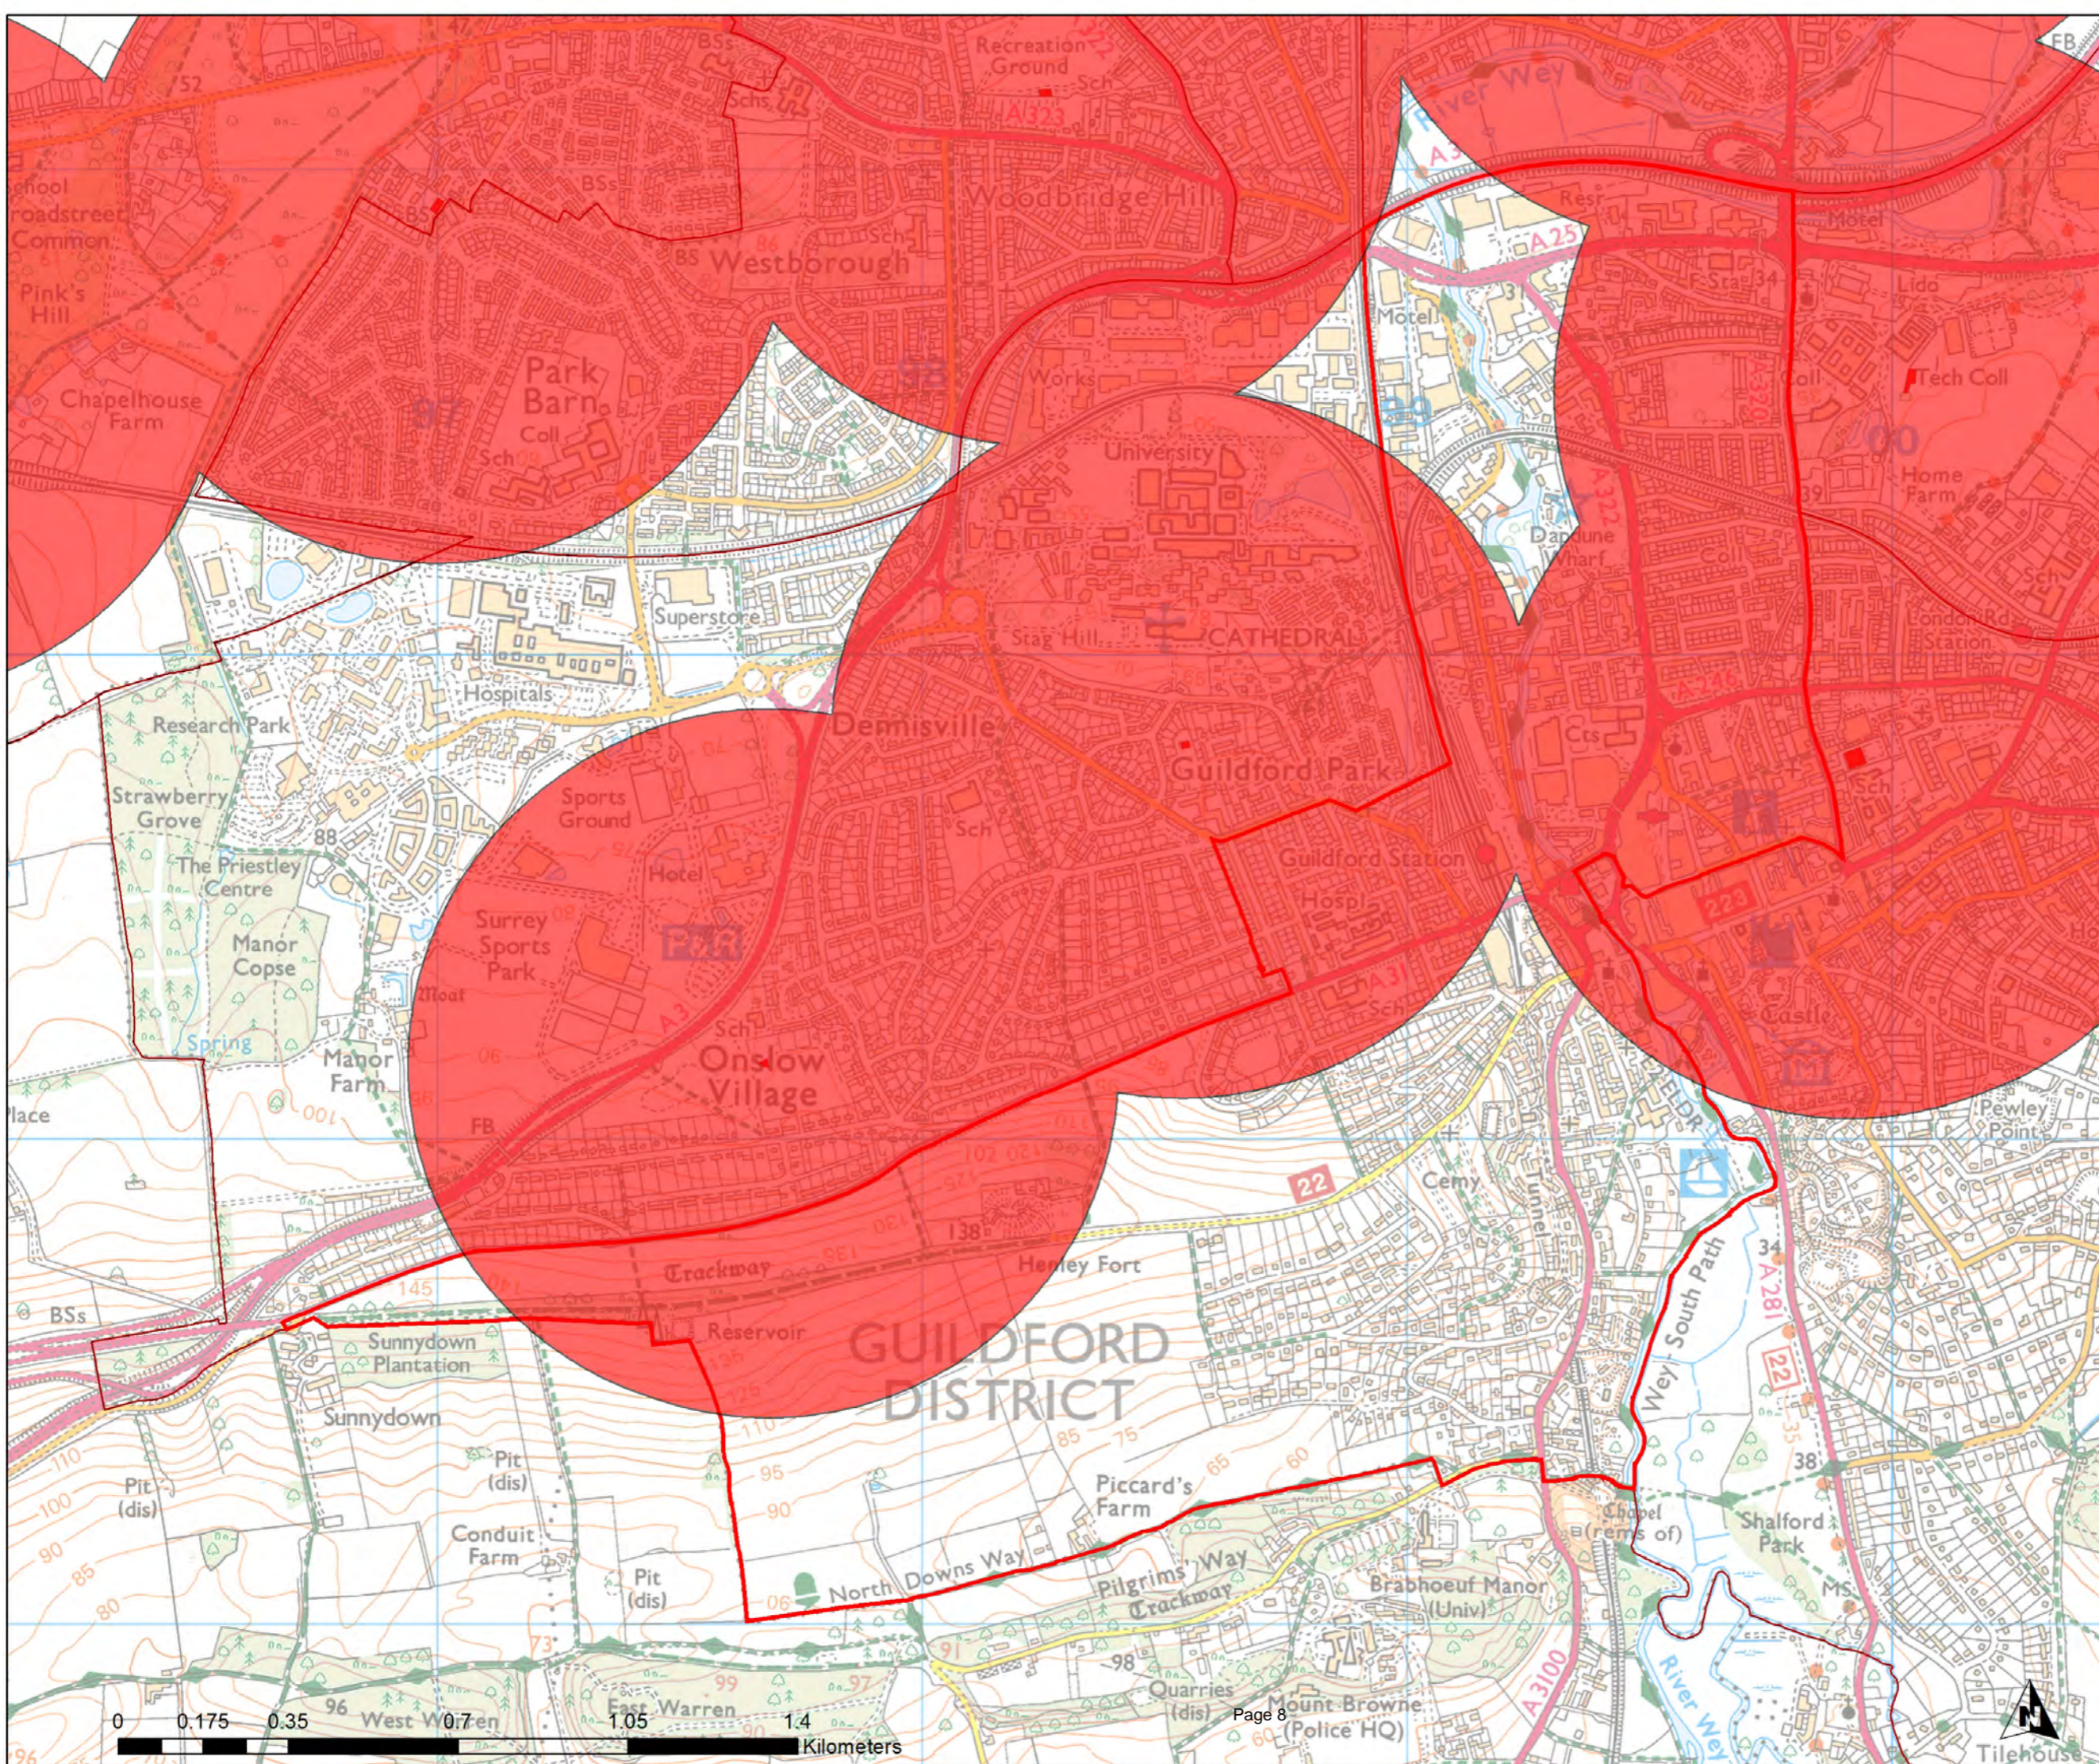

Guildford Open Space Study

Scale: 1:12,365

Map produced on

07/06/2017