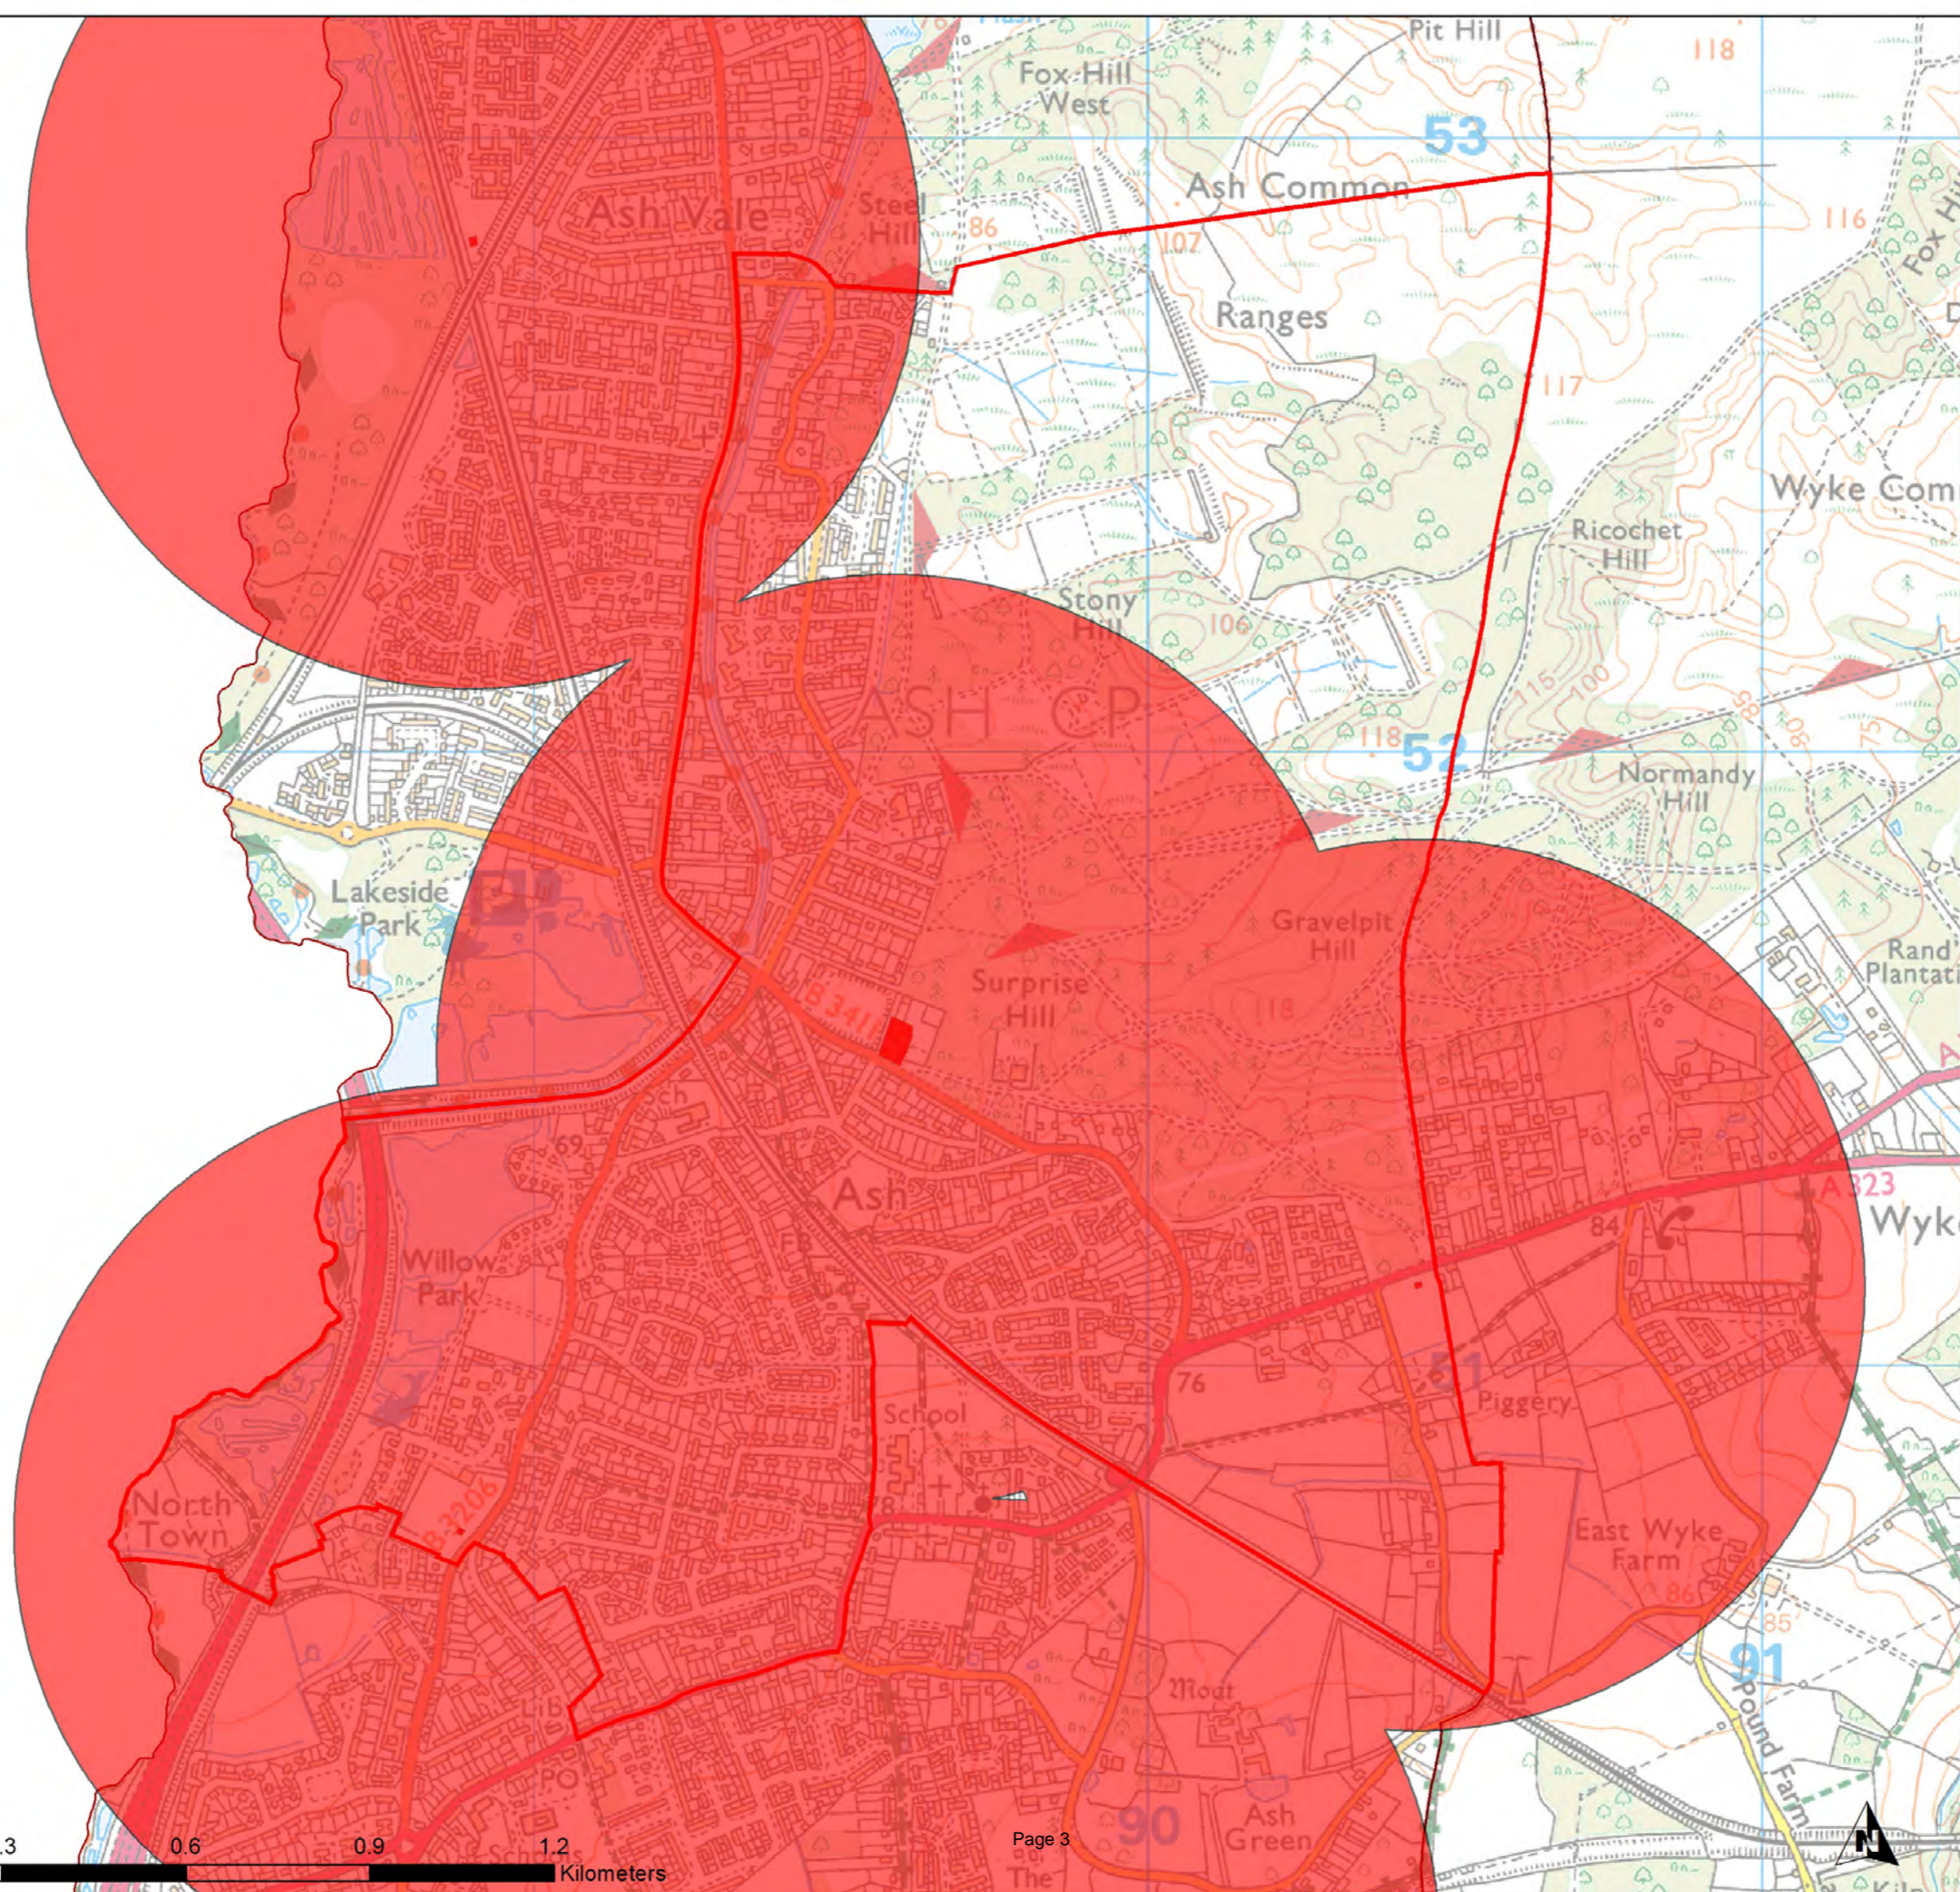

### Legend

- Play Space (Youth)
- Youth Buffer 720m
- Wards

**Guildford Open Space Study**

**Scale: 1:13,106**

Map produced on 07/06/2017

© Crown Copyright and Database Rights 2017. Ordnance Survey. 100049046

**Ash Wharf Ward**

**Legend**

- Play Space (Youth)
- Youth Buffer 720m
- Wards

**Guildford Open Space Study**

**GUILDFORD BOROUGH**

Scale: **1:10,478**

Map produced on **07/06/2017**

**Burpham Ward**