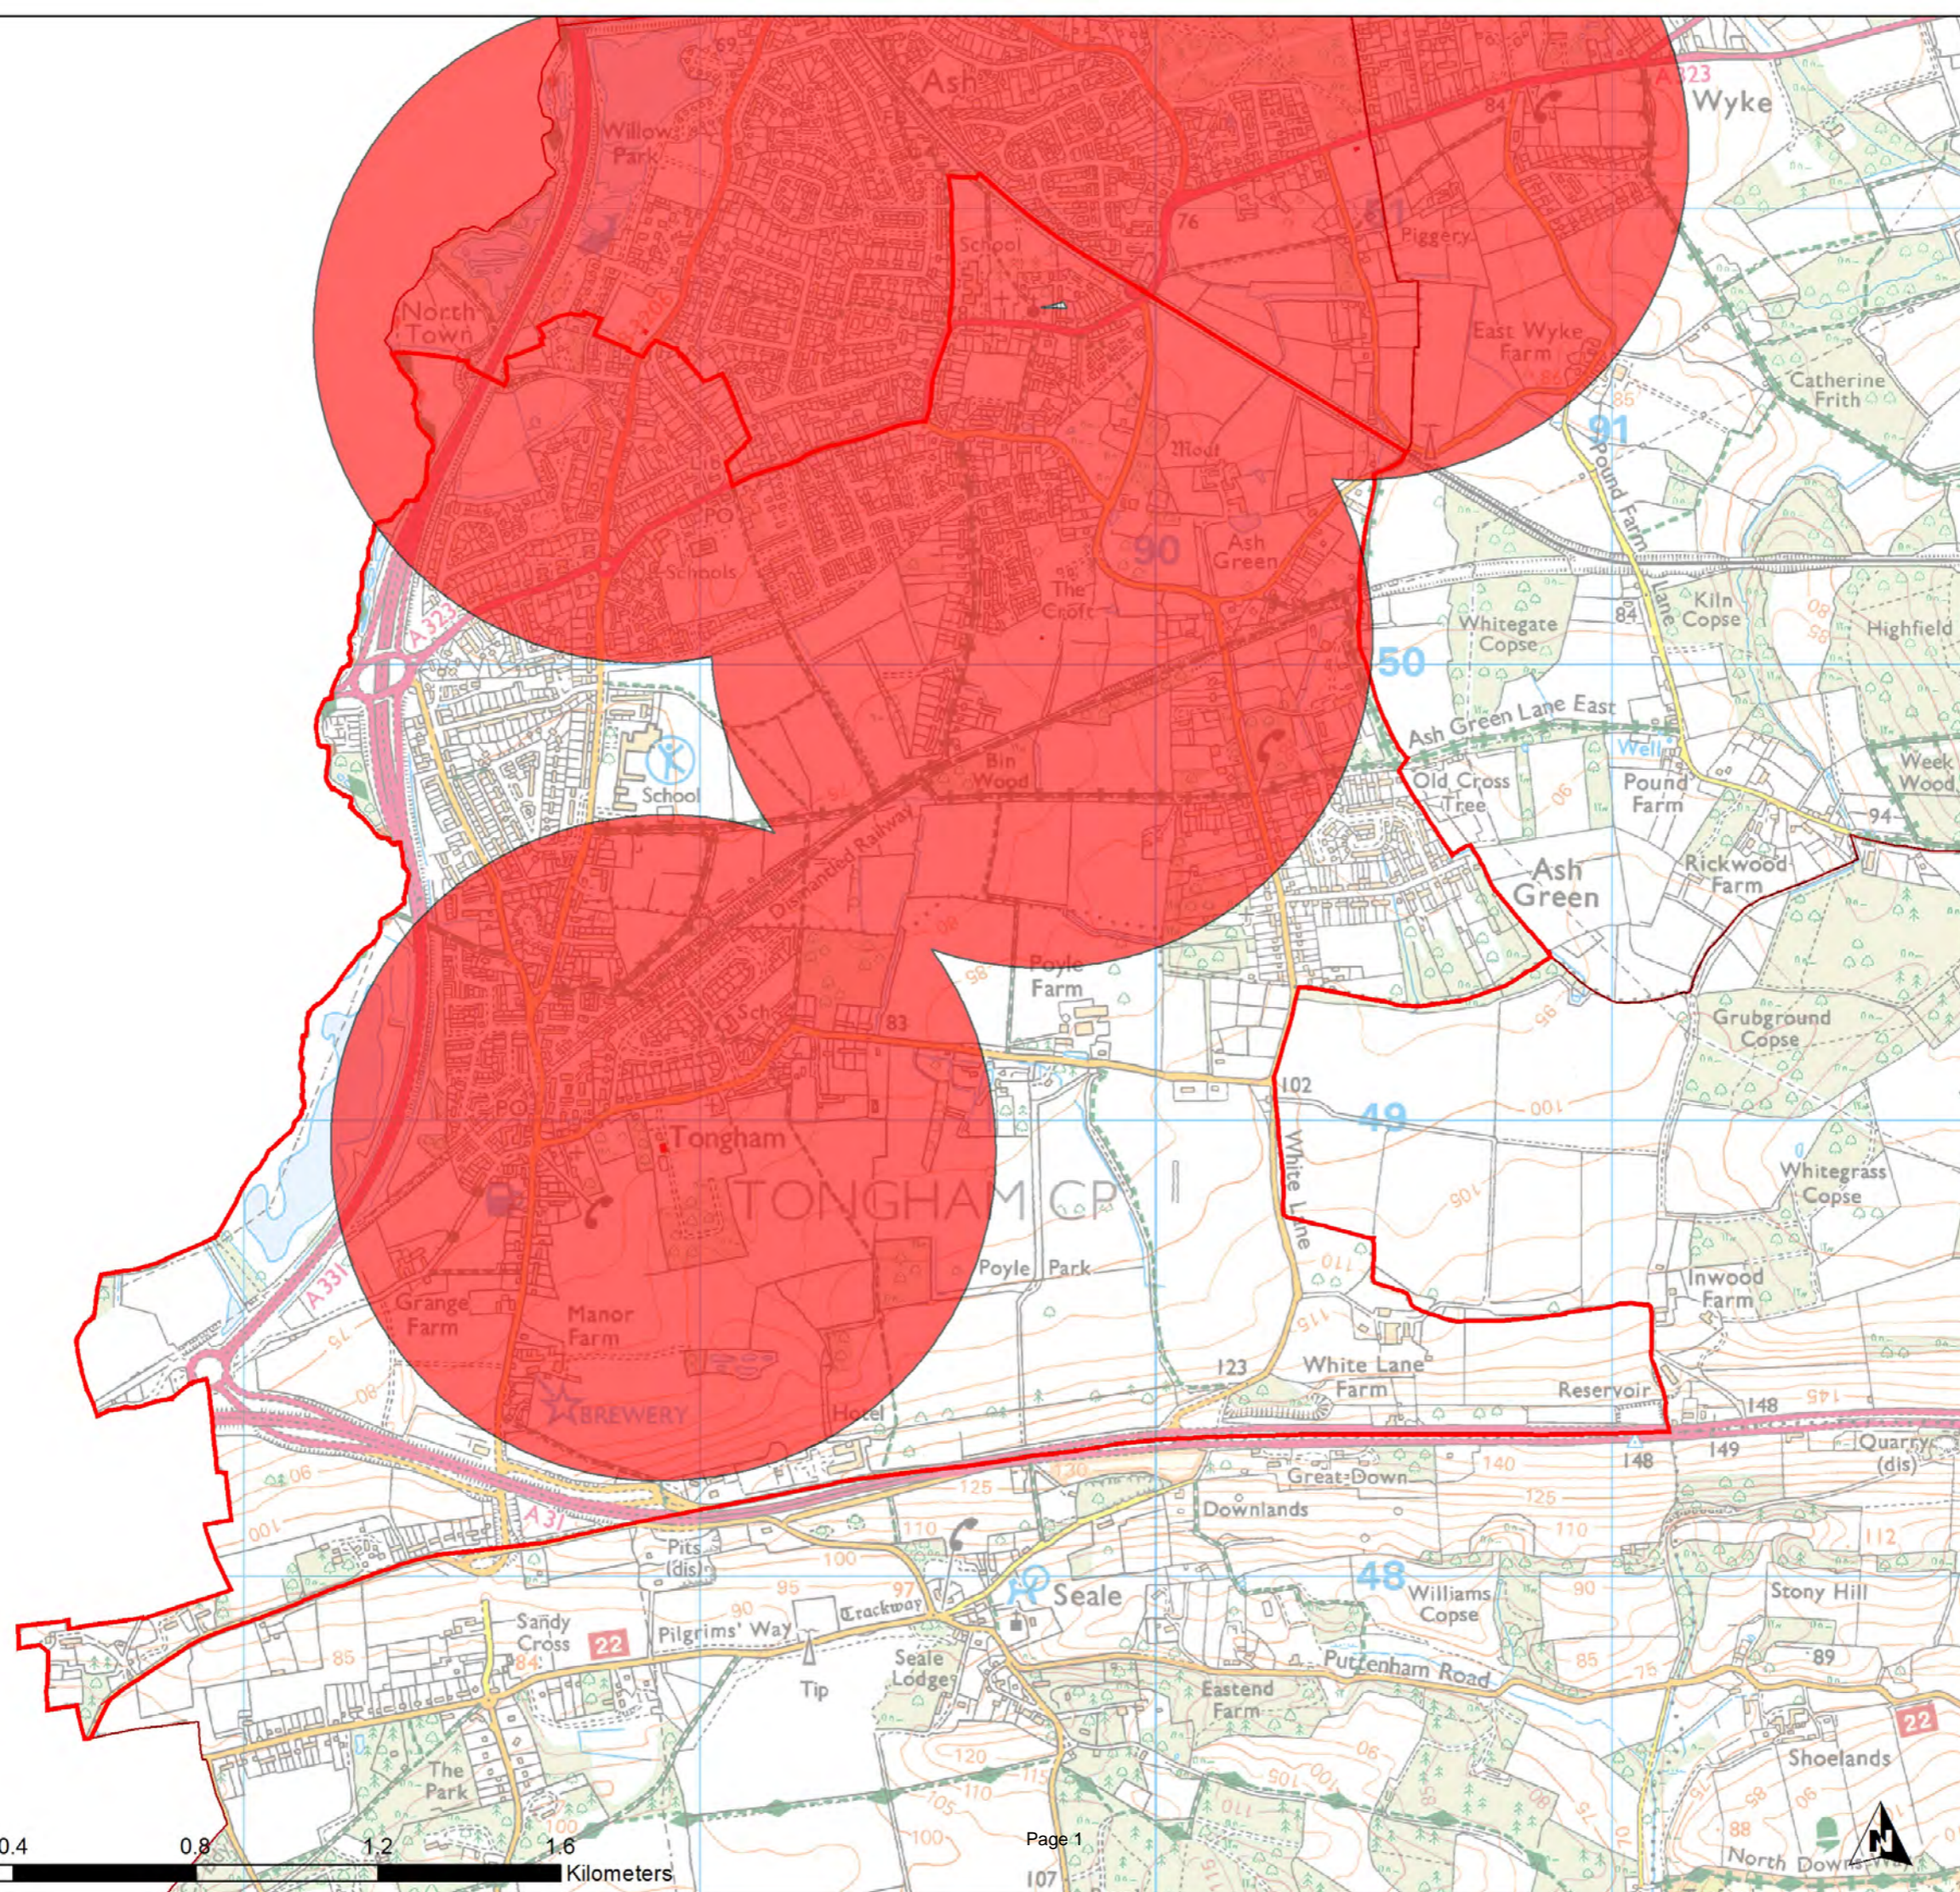

Ash South and Tongham Ward

Legend

- Play Space (Youth)
- Youth Buffer 720m
- Wards

Guildford Open Space Study

Scale: 1:14,105

Map produced on

07/06/2017