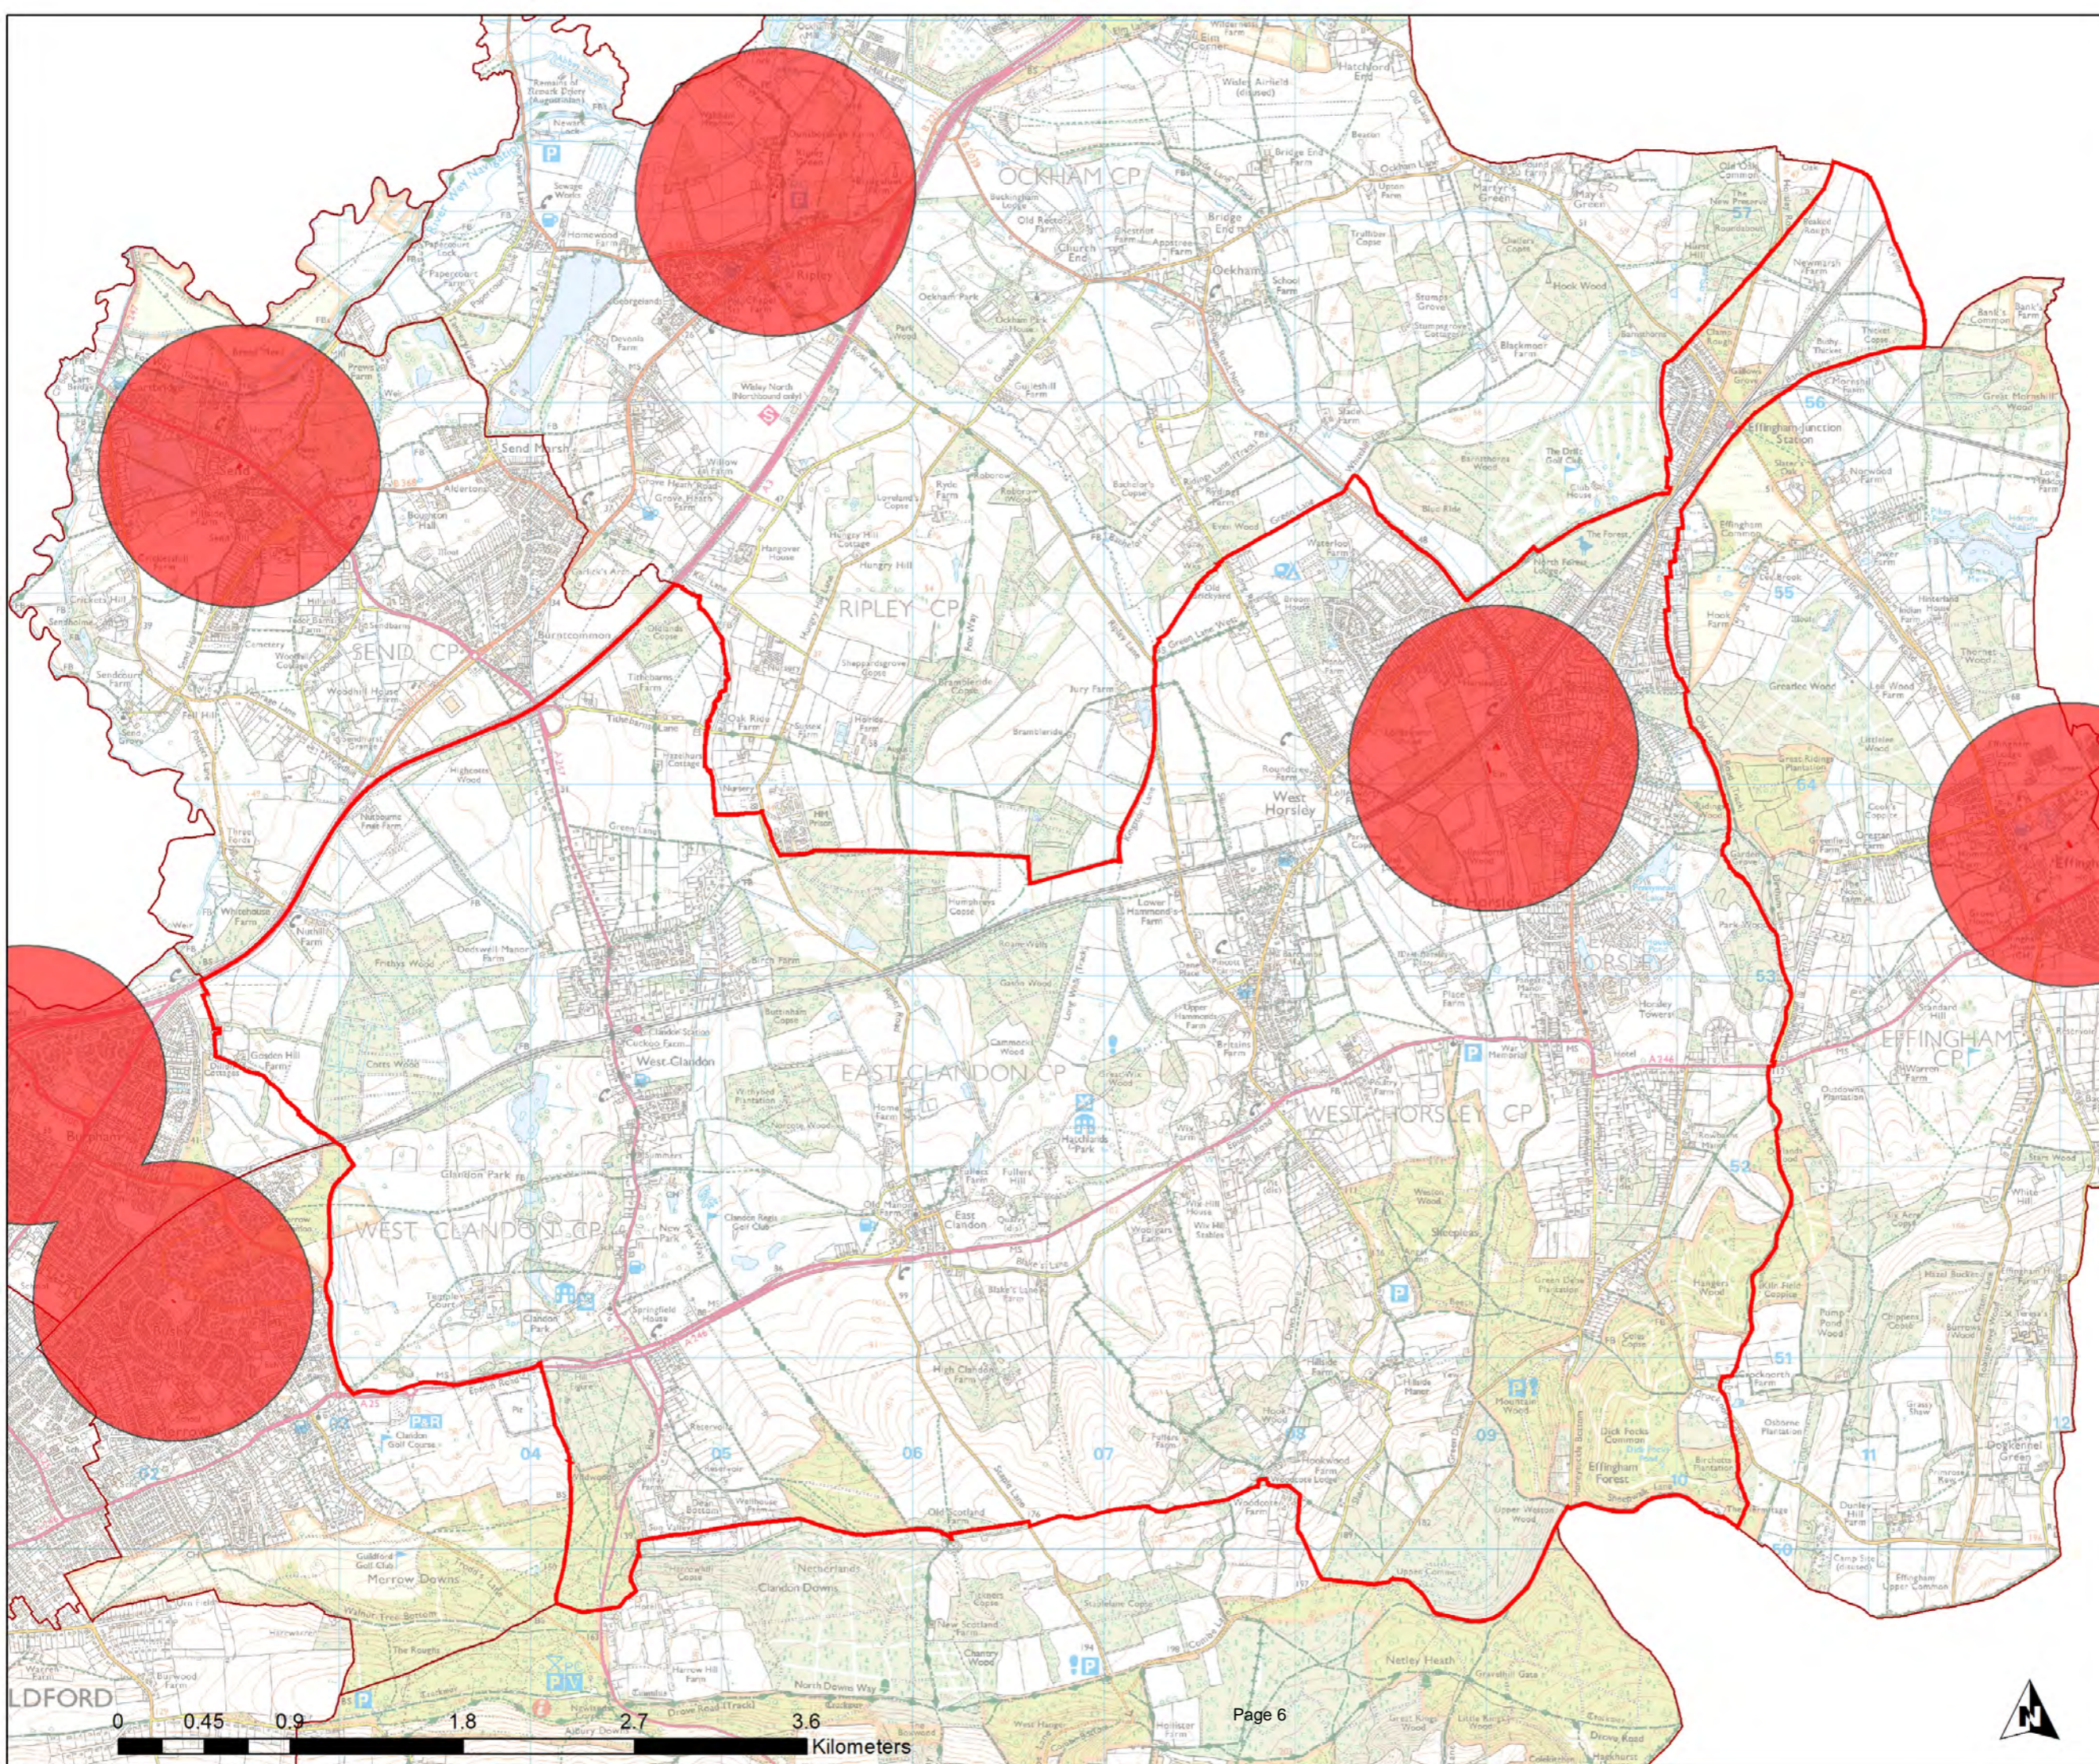

- Play Space (Youth)
- Youth Buffer 720m
- Wards

**Guildford Open Space Study**

**GUILDFORD BOROUGH**

Scale: **1:8,631**

Map produced on **07/06/2017**

**Legend**

- Play Space (Youth)
- Youth Buffer 720m
- Wards

**Guildford Open Space Study**

**GUILD FORD BOROUGH**

Scale: **1:31,378**

Map produced on **07/06/2017**

**Effingham Ward**

**Legend**

- Play Space (Youth)
- Youth Buffer 720m
- Wards

**Guildford Open Space Study**