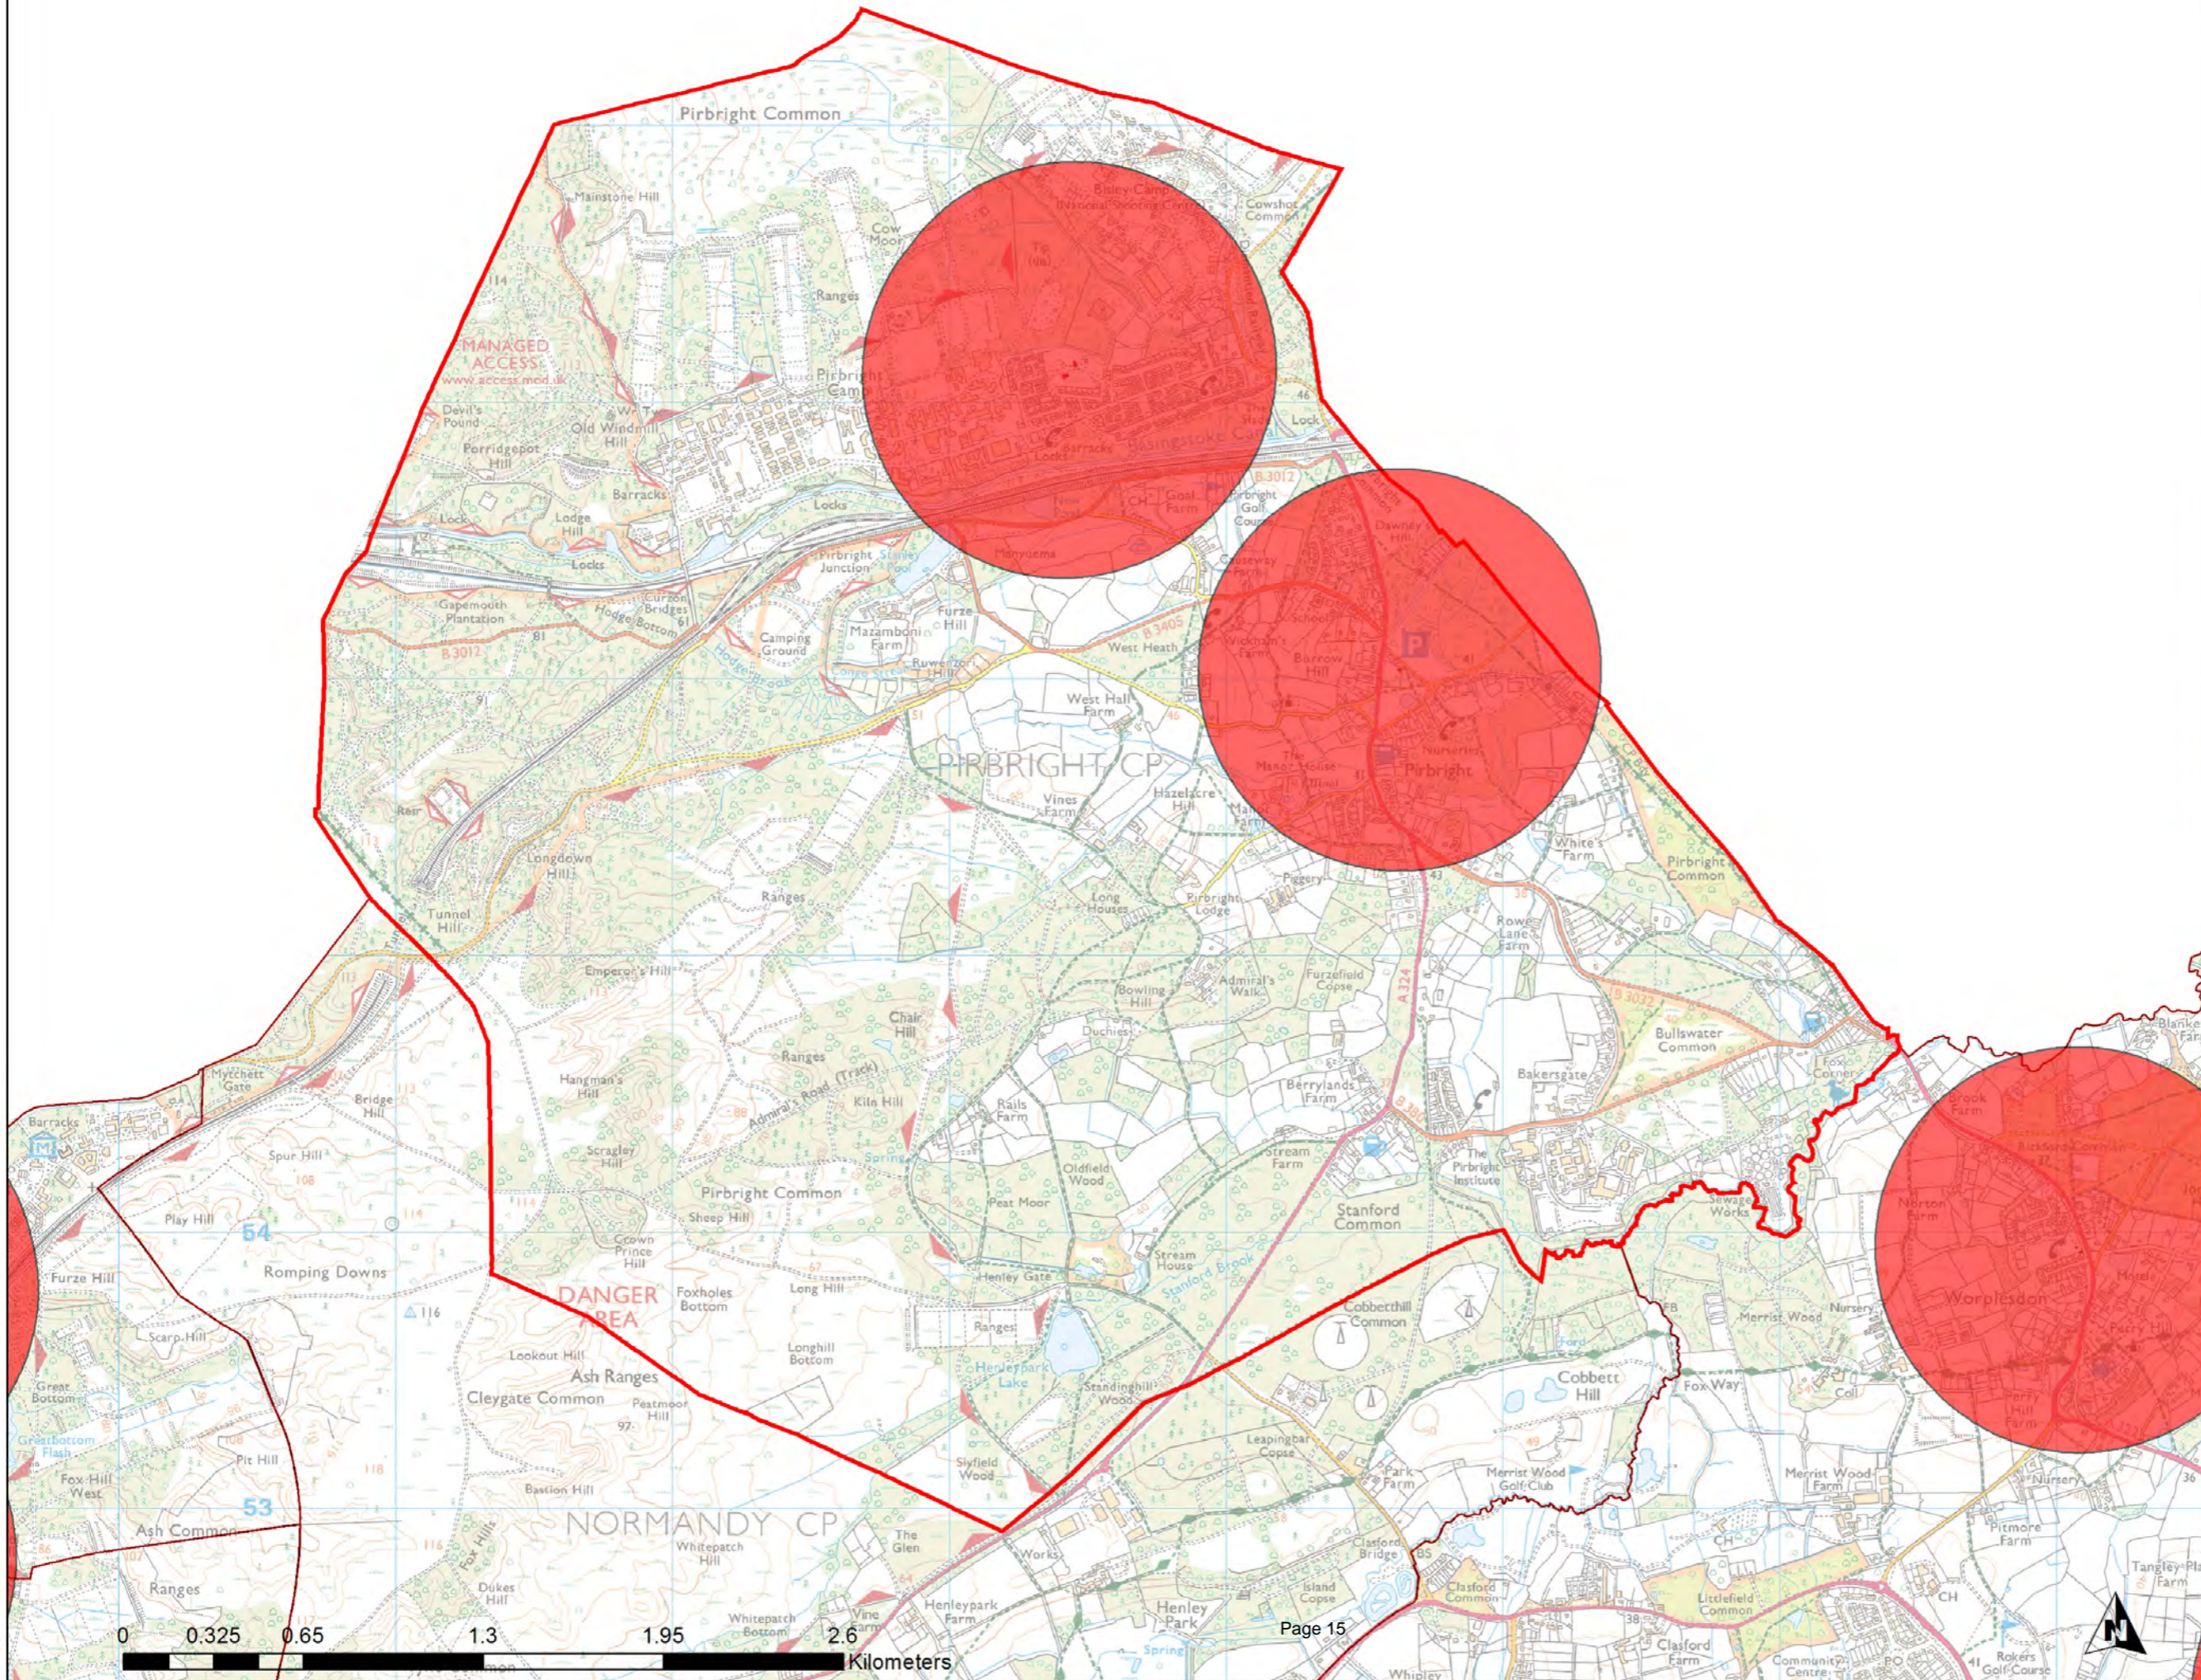

**Guildford Open Space Study**

**GUILDFORD BOROUGH**

Scale: **1:10,000**

Map produced on **07/06/2017**

**Legend**

- Play Space (Youth)
- Youth Buffer 720m
- Wards

Guildford Open Space Study

Scale: 1:30,867

Map produced on

07/06/2017

Pirbright Ward

Legend

- Play Space (Youth)
- Youth Buffer 720m
- Wards

Guildford Open Space Study

Scale: 1:22,588

Map produced on

07/06/2017

Send Ward

**Legend**

- Play Space (Youth)
- Youth Buffer 720m
- Wards

Guildford Open Space Study

Scale: 1:17,276

Map produced on  
07/06/2017

**Shalford Ward**

**Legend**

- Play Space (Youth)
- Youth Buffer 720m
- Wards

**Guildford Open Space Study**

Scale: **1:28,022**

Map produced on

07/06/2017

0 0.4 0.8 1.6 2.4 3.2 Kilometers

Legend