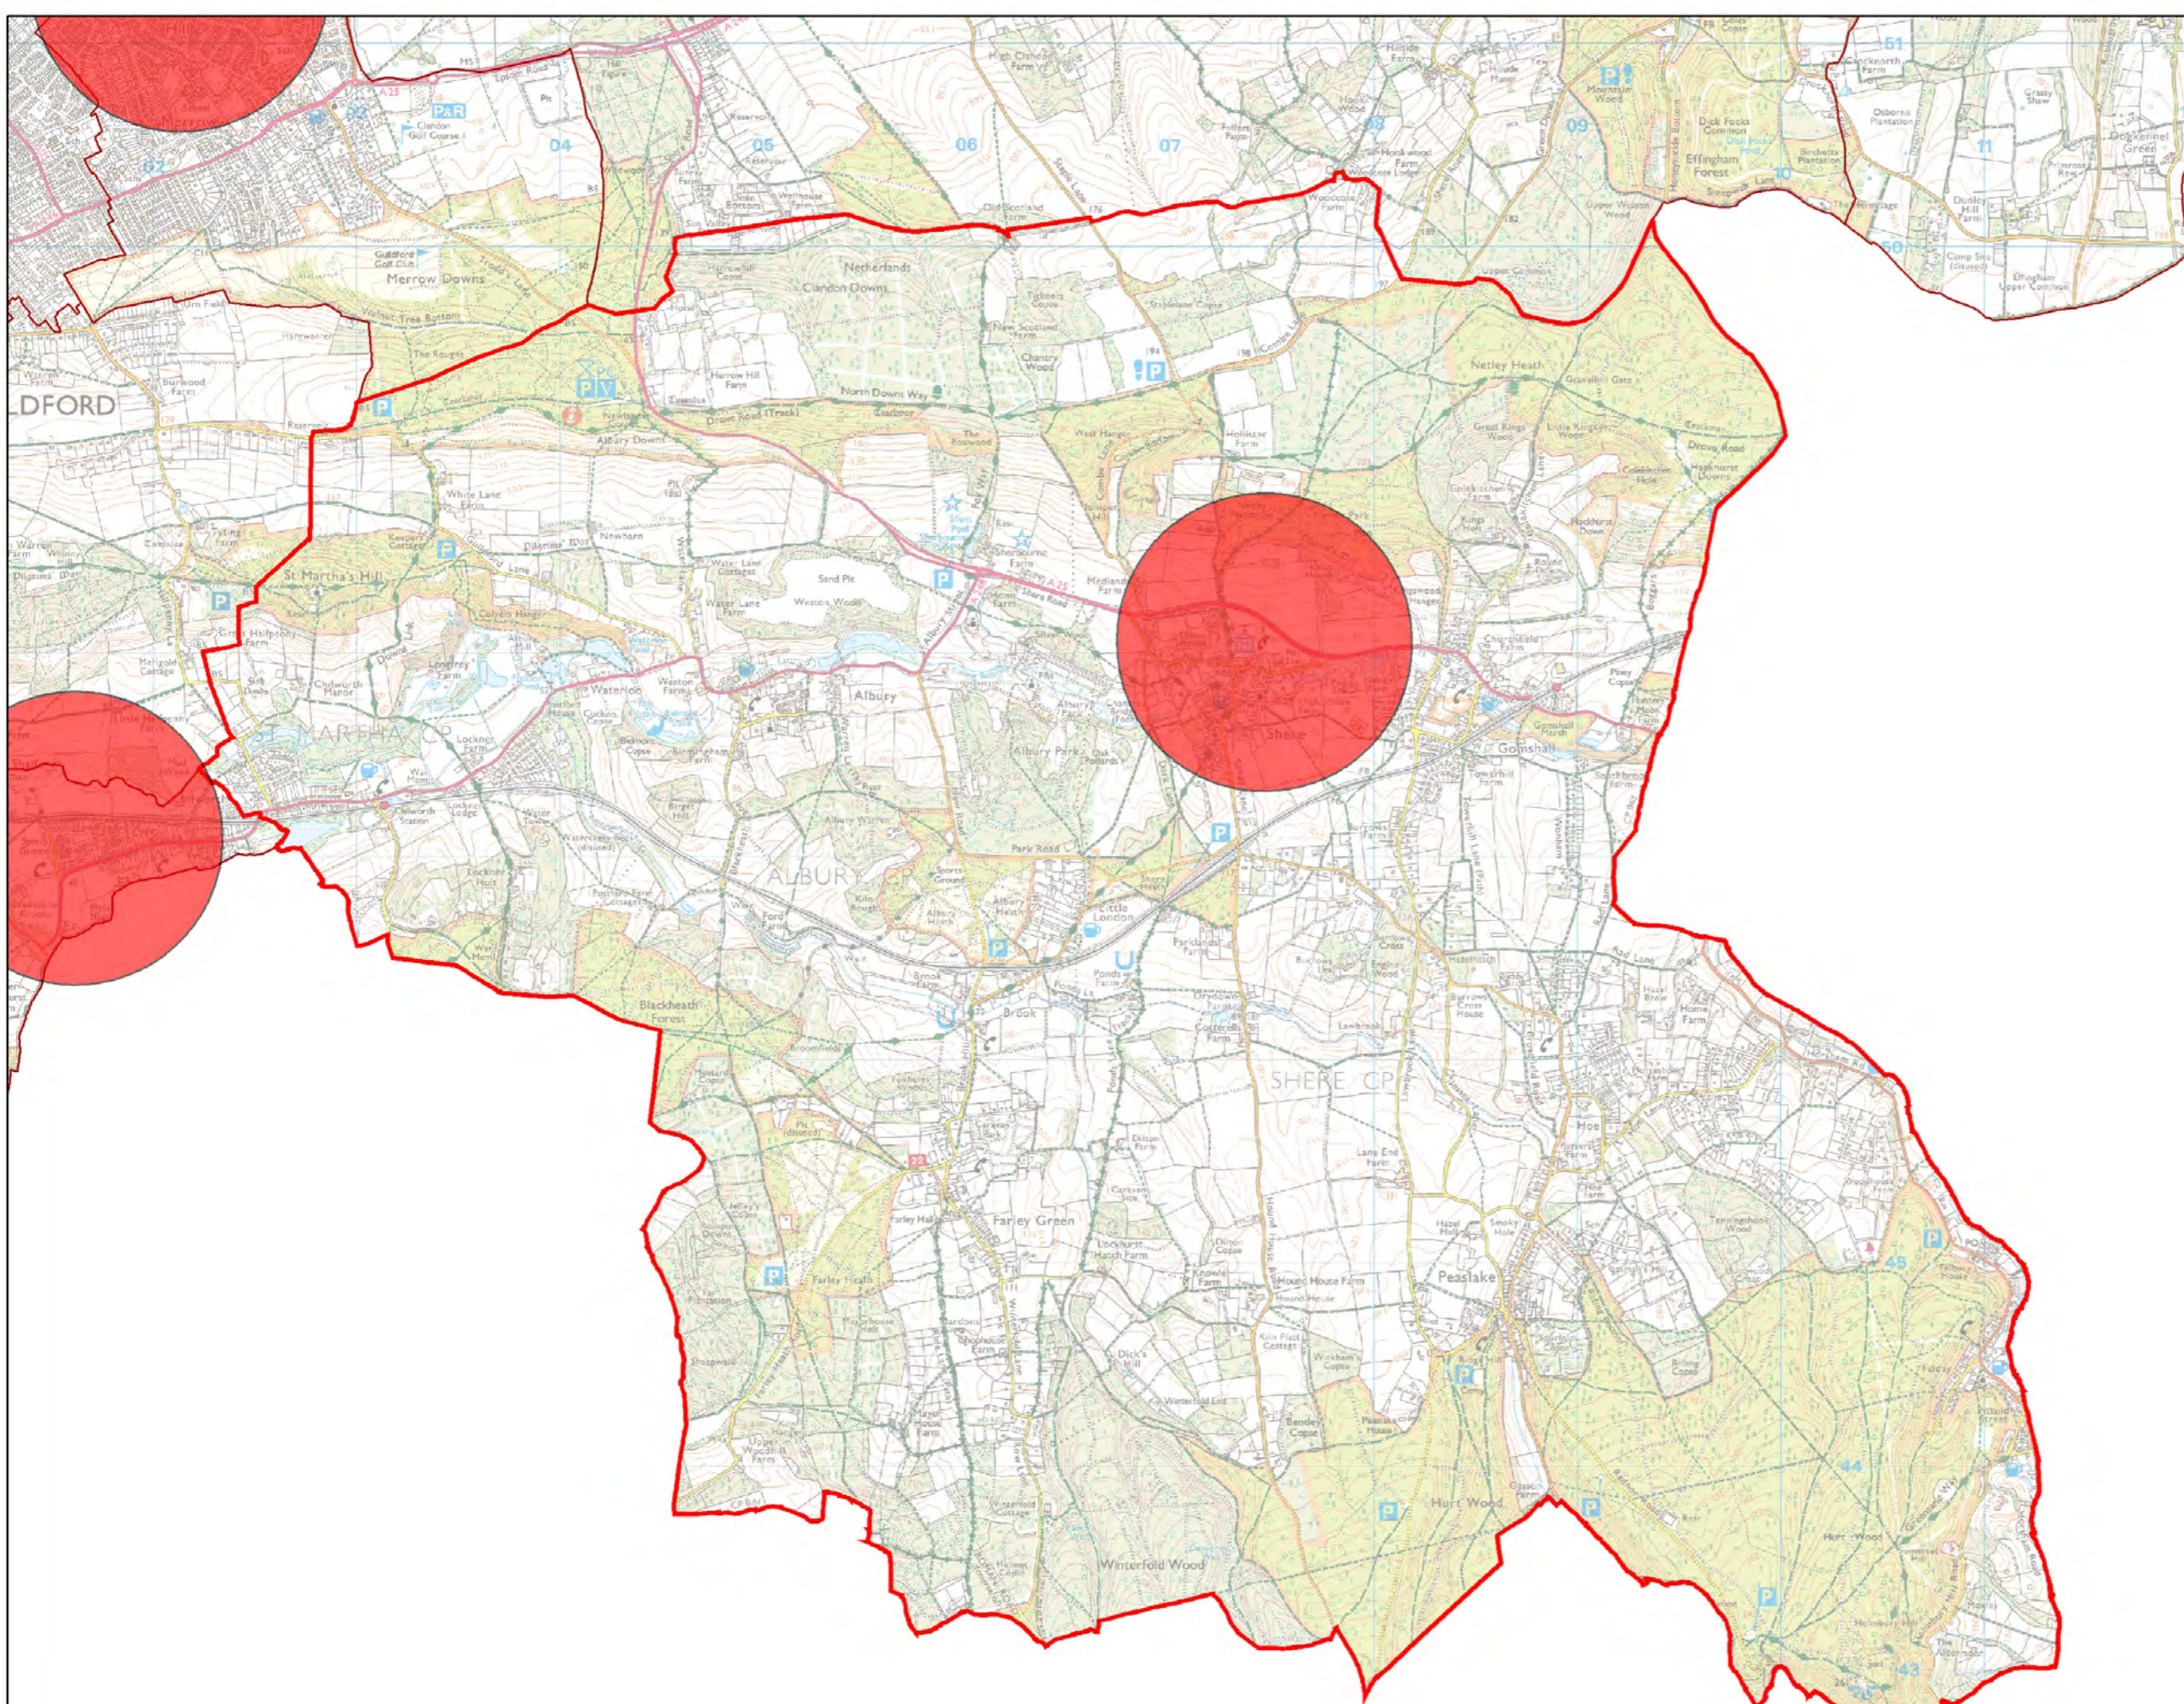

Guildford Open Space Study

Scale: 1:8,733

Map produced on

07/06/2017

Tillingbourne Ward

Legend

- Play Space (Youth)
- Youth Buffer 720m
- Wards

Guildford Open Space Study

Scale: 1:31,333

Map produced on

07/06/2017

**Westborough Ward**

**Legend**

- Play Space (Youth)
- Youth Buffer 720m
- Wards

**Guildford Open Space Study**

**GUILDFORD BOROUGH**

Scale: **1:7,312**

Map produced on **07/06/2017**

© Crown Copyright and Database Rights 2017. Ordnance Survey. 100049046

**Worplesdon Ward**

**Legend**

-  Play Space (Youth)
-  Youth Buffer 720m
-  Wards

**Guildford Open Space Study**

Scale: **1:24,835**

Map produced on

07/06/2017