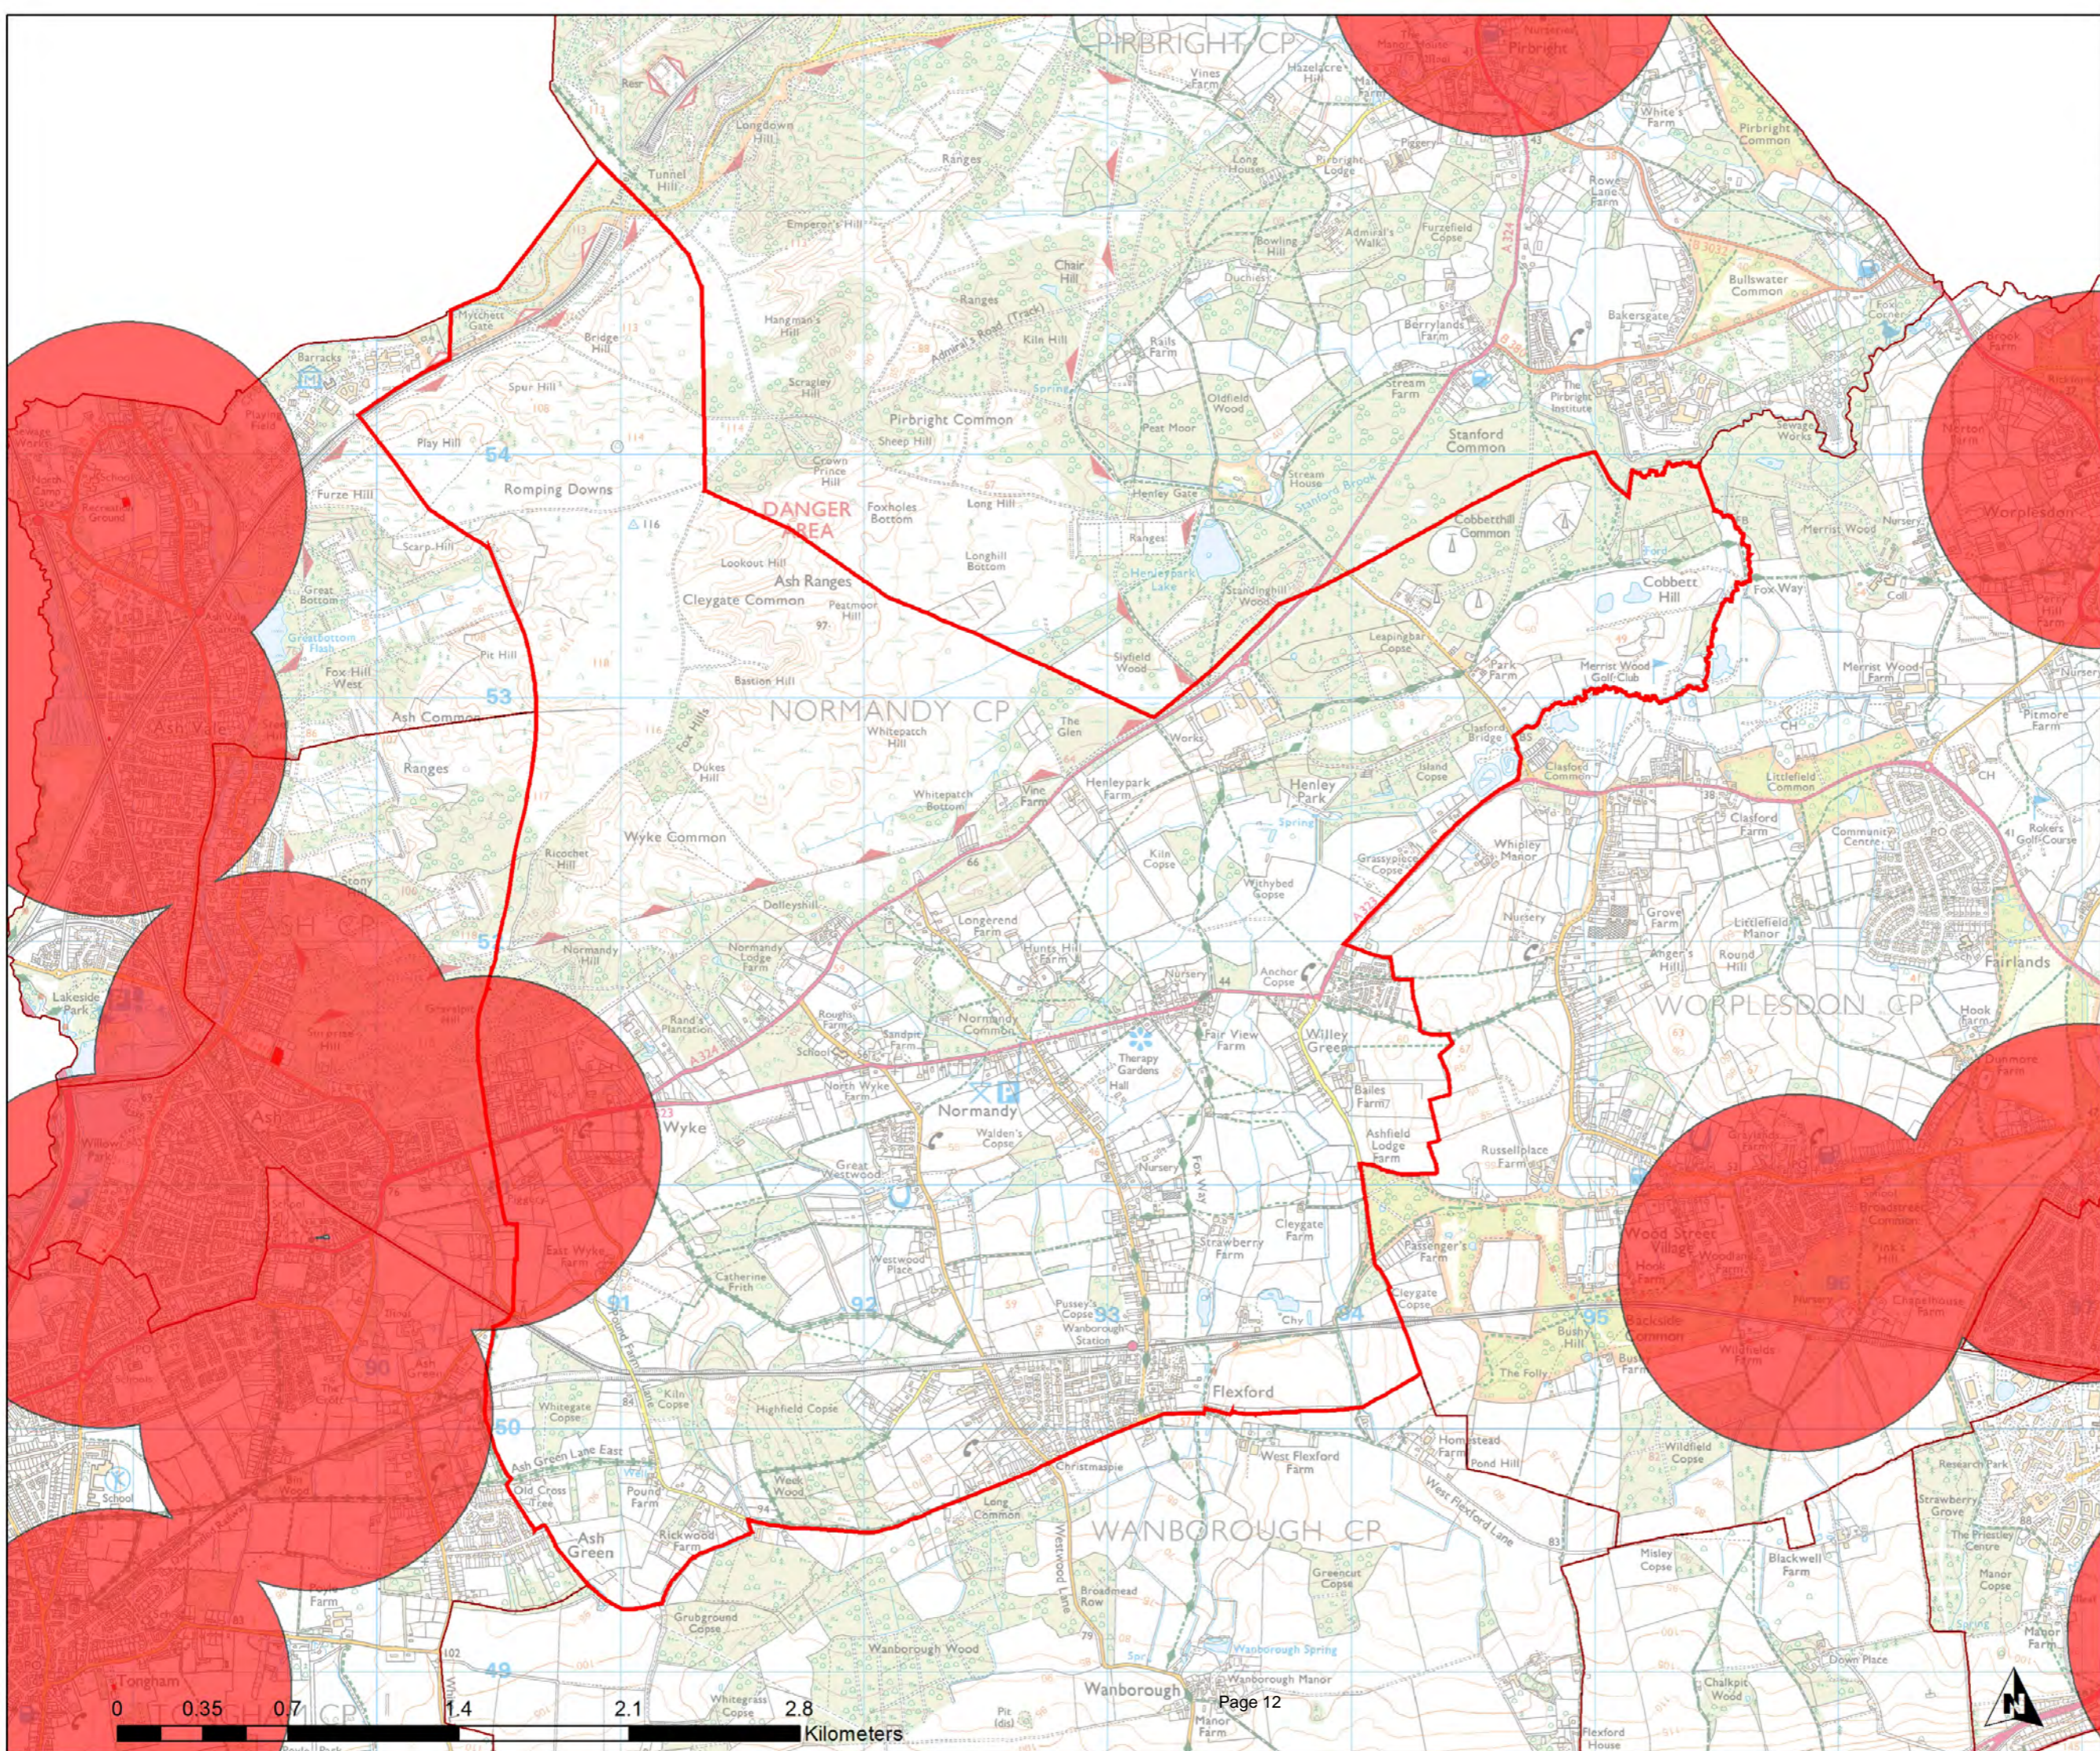

07/06/2017

**Legend**

-  Play Space (Youth)
-  Youth Buffer 720m
-  Wards

**Guildford Open Space Study**

Scale: 1:27,775

Map produced on

07/06/2017

**Merrow Ward**

**Legend**

- Play Space (Youth)
- Youth Buffer 720m
- Wards

**Guildford Open Space Study**

Scale: **1:11,887**

Map produced on

07/06/2017

**Normandy Ward**

**Legend**

- Play Space (Youth)
- Youth Buffer 720m
- Wards

**Guildford Open Space Study**

Scale: **1:24,435**

Map produced on

07/06/2017

**Onslow Ward**

**Legend**

- Play Space (Youth)
- Youth Buffer 720m
- Wards

**Guildford Open Space Study**

**GUILDFORD BOROUGH**

Scale: **1:10,000**

Map produced on **07/06/2017**

**Legend**

- Play Space (Youth)
- Youth Buffer 720m
- Wards

Guildford Open Space Study

Scale: 1:30,867