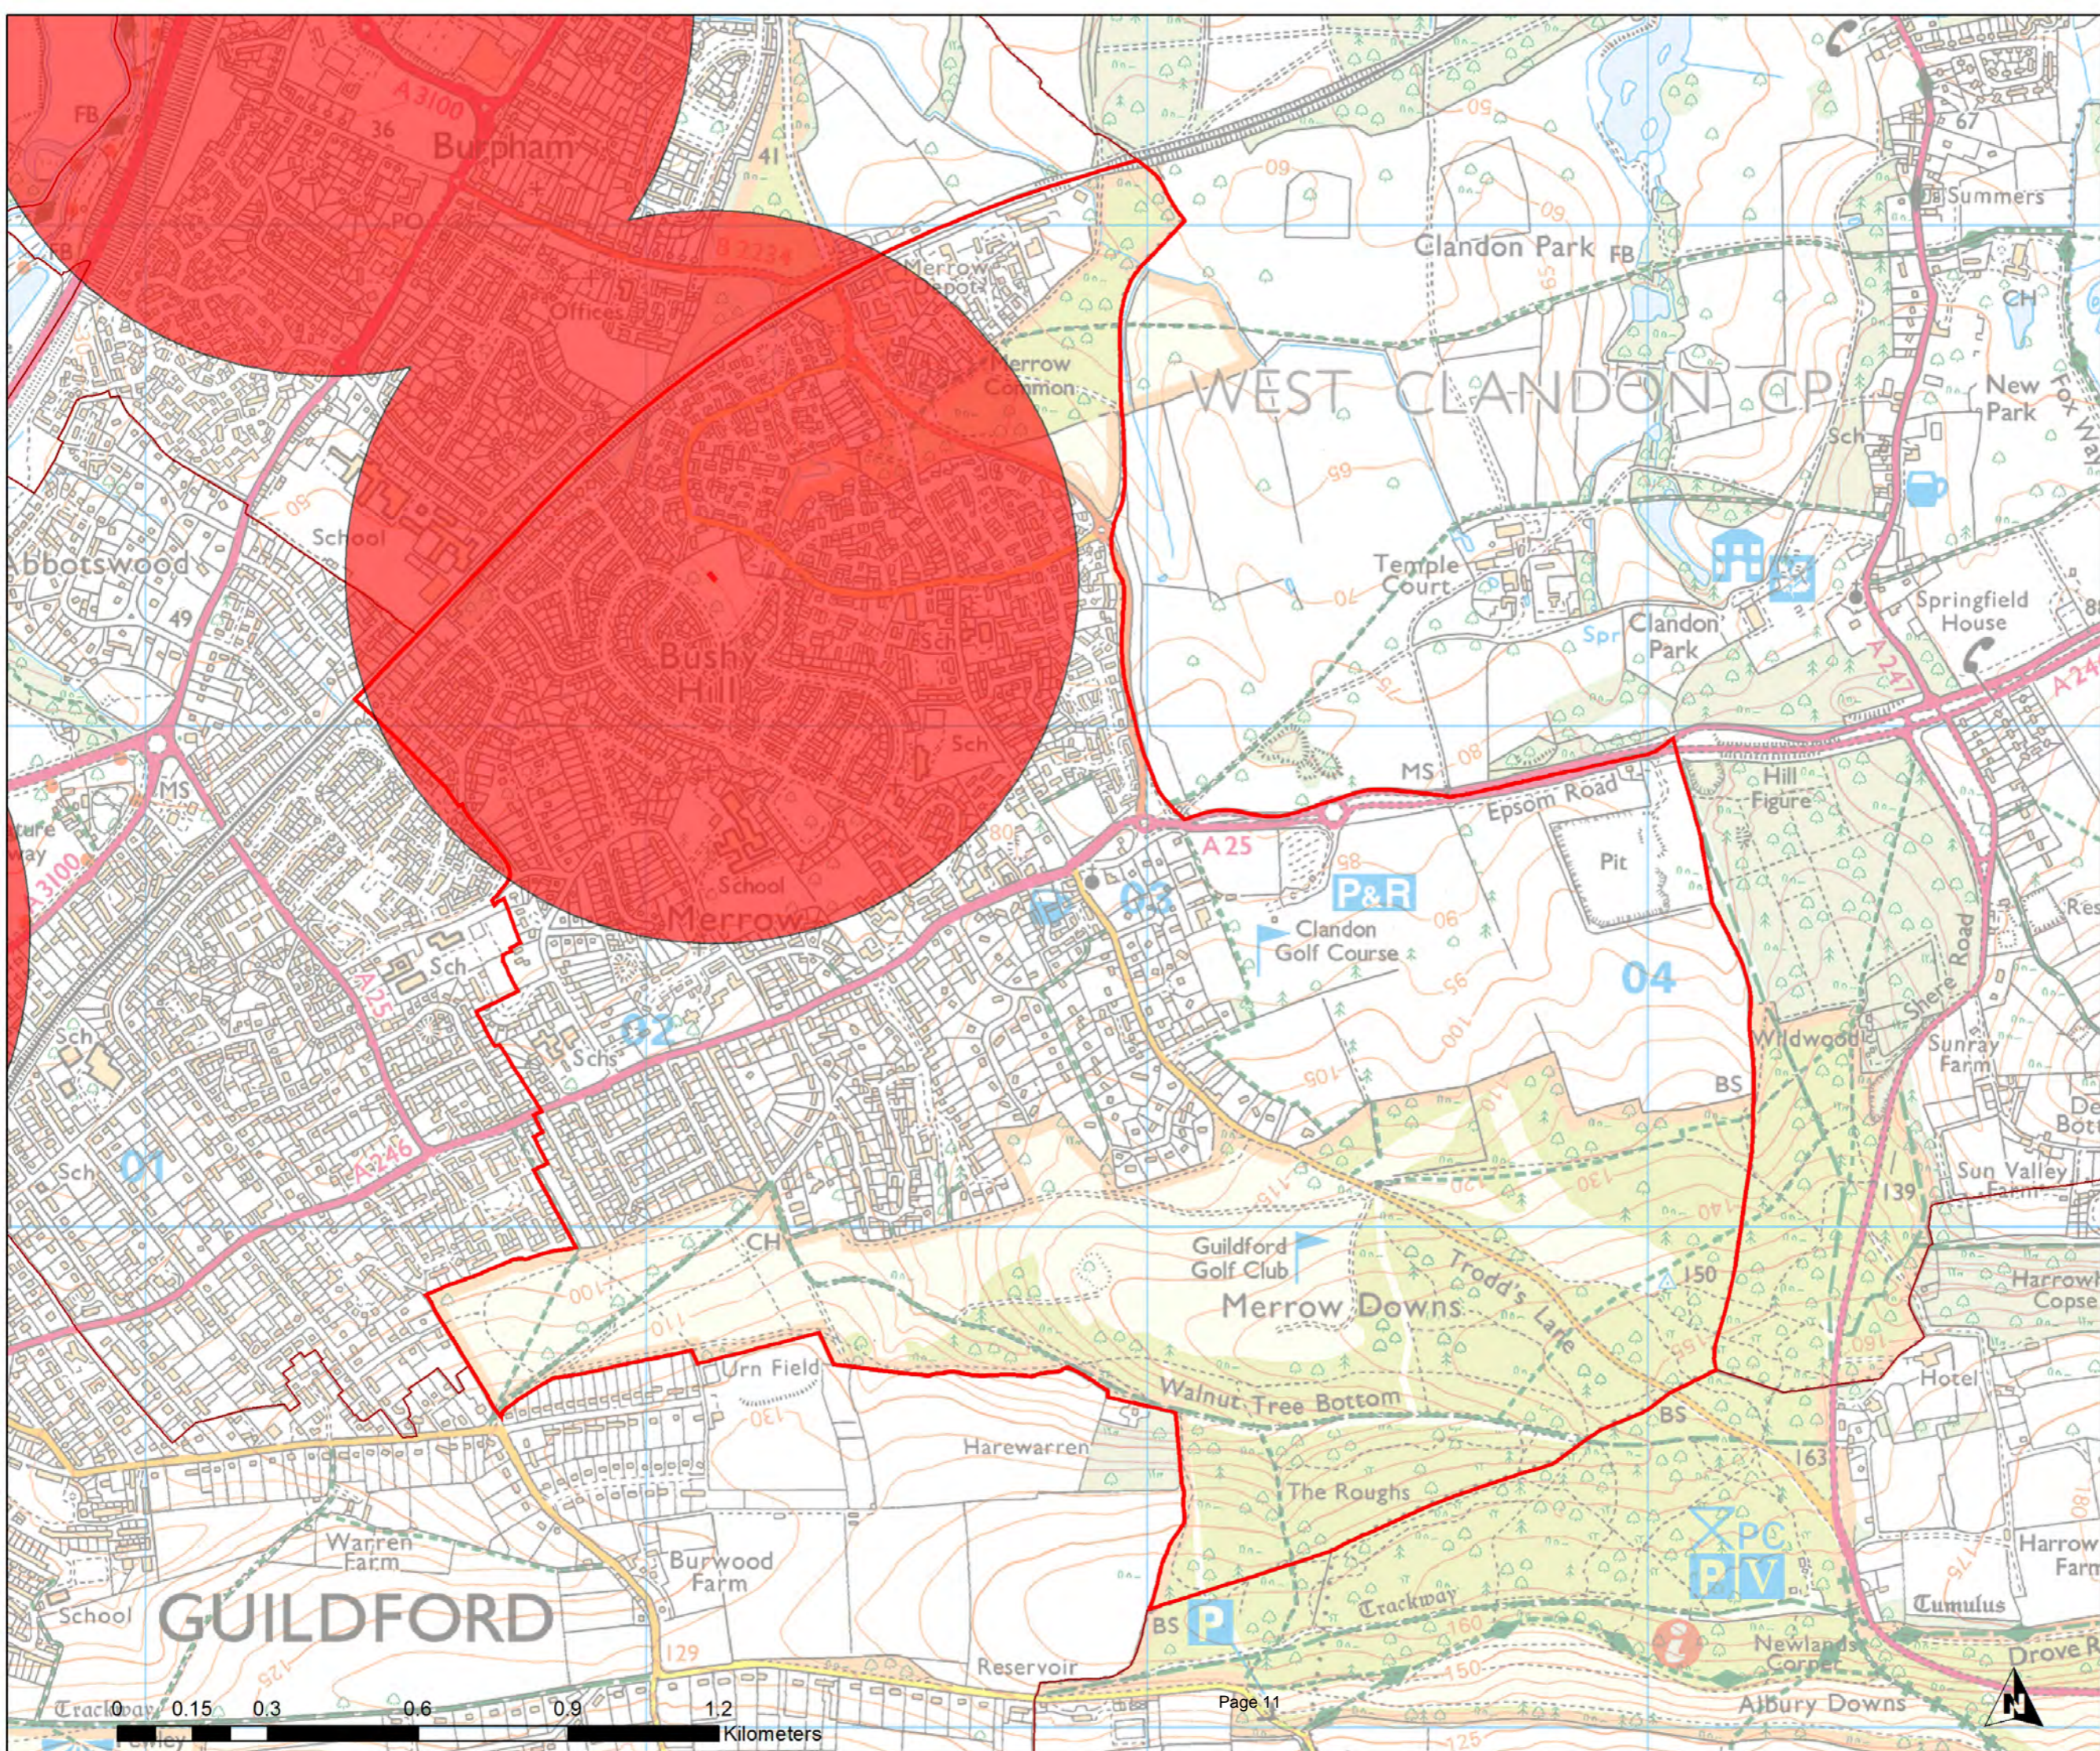

07/06/2017

**Legend**

-  Play Space (Youth)
-  Youth Buffer 720m
-  Wards

**Guildford Open Space Study**

Scale: 1:27,775

Map produced on

07/06/2017

**Merrow Ward**