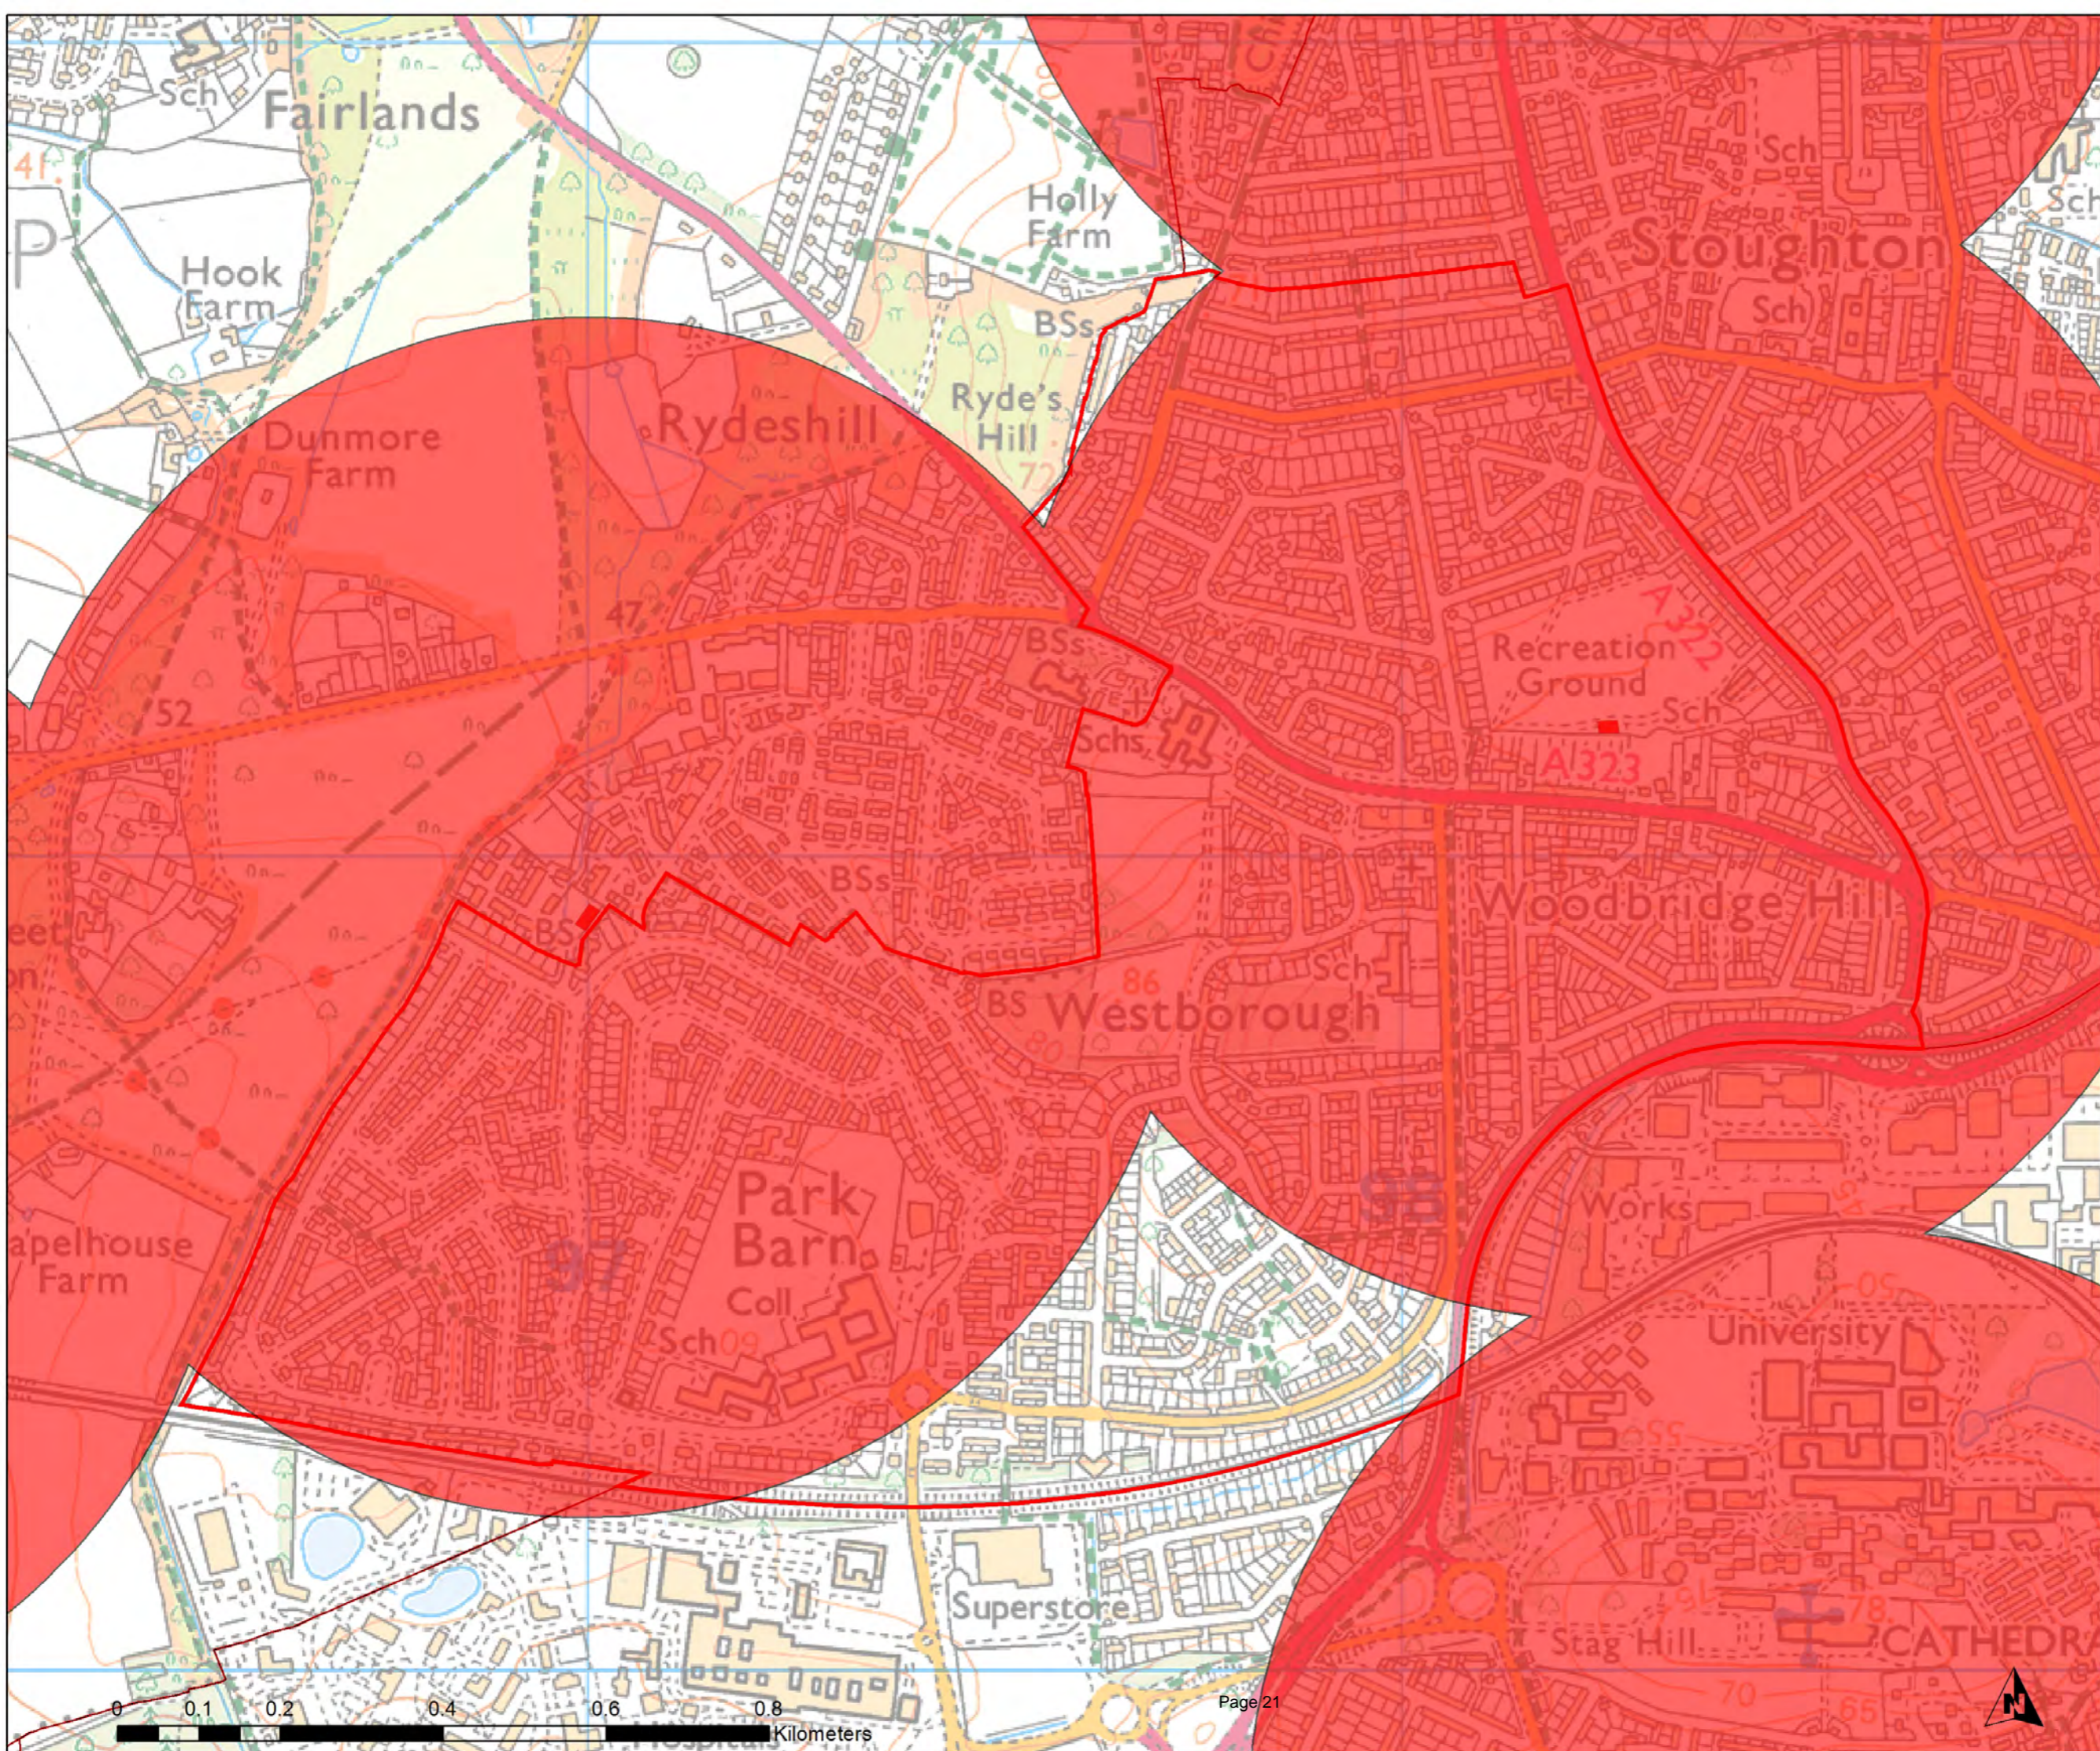

- Play Space (Youth)
- Youth Buffer 720m
- Wards

Guildford Open Space Study

Scale: 1:7,769

Map produced on

07/06/2017

Stoughton Ward

Legend

- Play Space (Youth)
- Youth Buffer 720m
- Wards

Guildford Open Space Study

Scale: 1:8,733

Map produced on

07/06/2017

Tillingbourne Ward

Legend

- Play Space (Youth)
- Youth Buffer 720m
- Wards

Guildford Open Space Study

Scale: 1:31,333

Map produced on

07/06/2017

**Westborough Ward**

**Legend**

- Play Space (Youth)
- Youth Buffer 720m
- Wards

**Guildford Open Space Study**

**GUILDFORD BOROUGH**

Scale: **1:7,312**

Map produced on **07/06/2017**

© Crown Copyright and Database Rights 2017. Ordnance Survey. 100049046

**Worplesdon Ward**

**Legend**

-  Play Space (Youth)
-  Youth Buffer 720m
-  Wards

**Guildford Open Space Study**