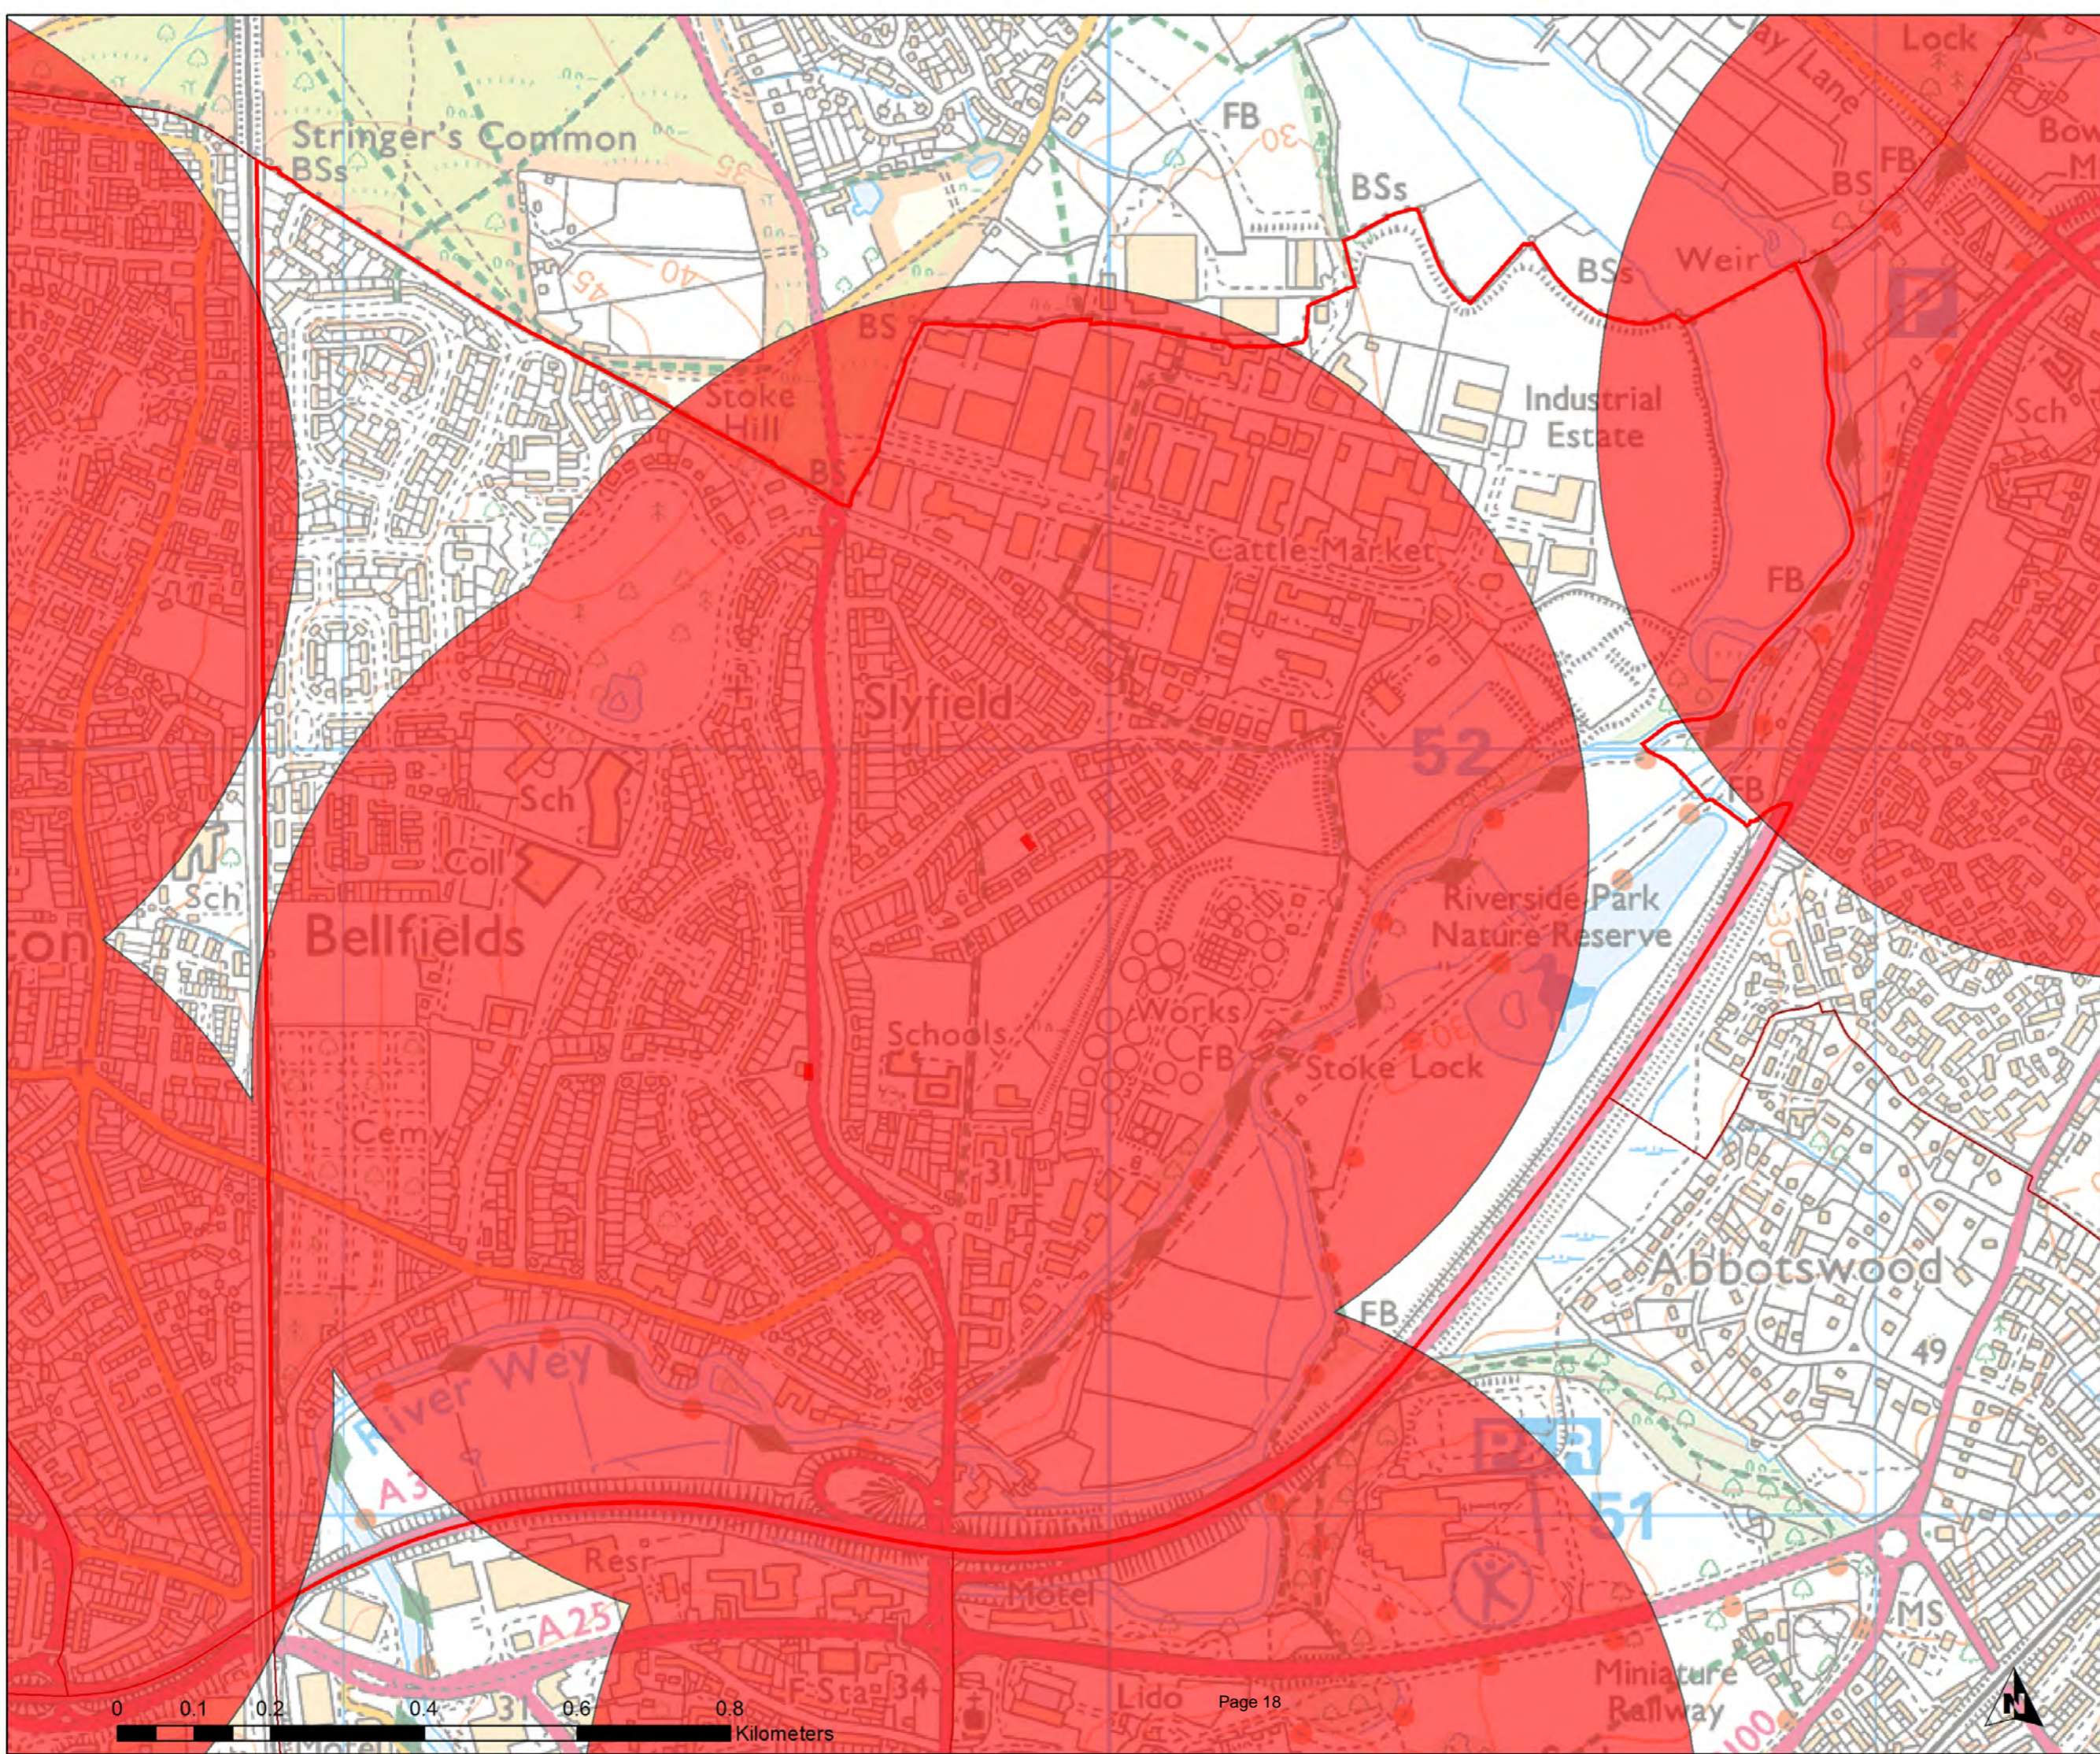

**Legend**

- Play Space (Youth)
- Youth Buffer 720m
- Wards

**Guildford Open Space Study**

Scale: **1:28,022**

Map produced on

07/06/2017

0 0.4 0.8 1.6 2.4 3.2 Kilometers

Legend

- Play Space (Youth)
- Youth Buffer 720m
- Wards

Guildford Open Space Study

Scale: 1:7,769

Map produced on

07/06/2017

Stoughton Ward

Legend

- Play Space (Youth)
- Youth Buffer 720m
- Wards

Guildford Open Space Study

Scale: 1:8,733

Map produced on

07/06/2017

Tillingbourne Ward

Legend

- Play Space (Youth)
- Youth Buffer 720m
- Wards

Guildford Open Space Study

Scale: 1:31,333

Map produced on

07/06/2017

**Westborough Ward**

**Legend**

- Play Space (Youth)
- Youth Buffer 720m
- Wards

**Guildford Open Space Study**

**GUILDFORD BOROUGH**