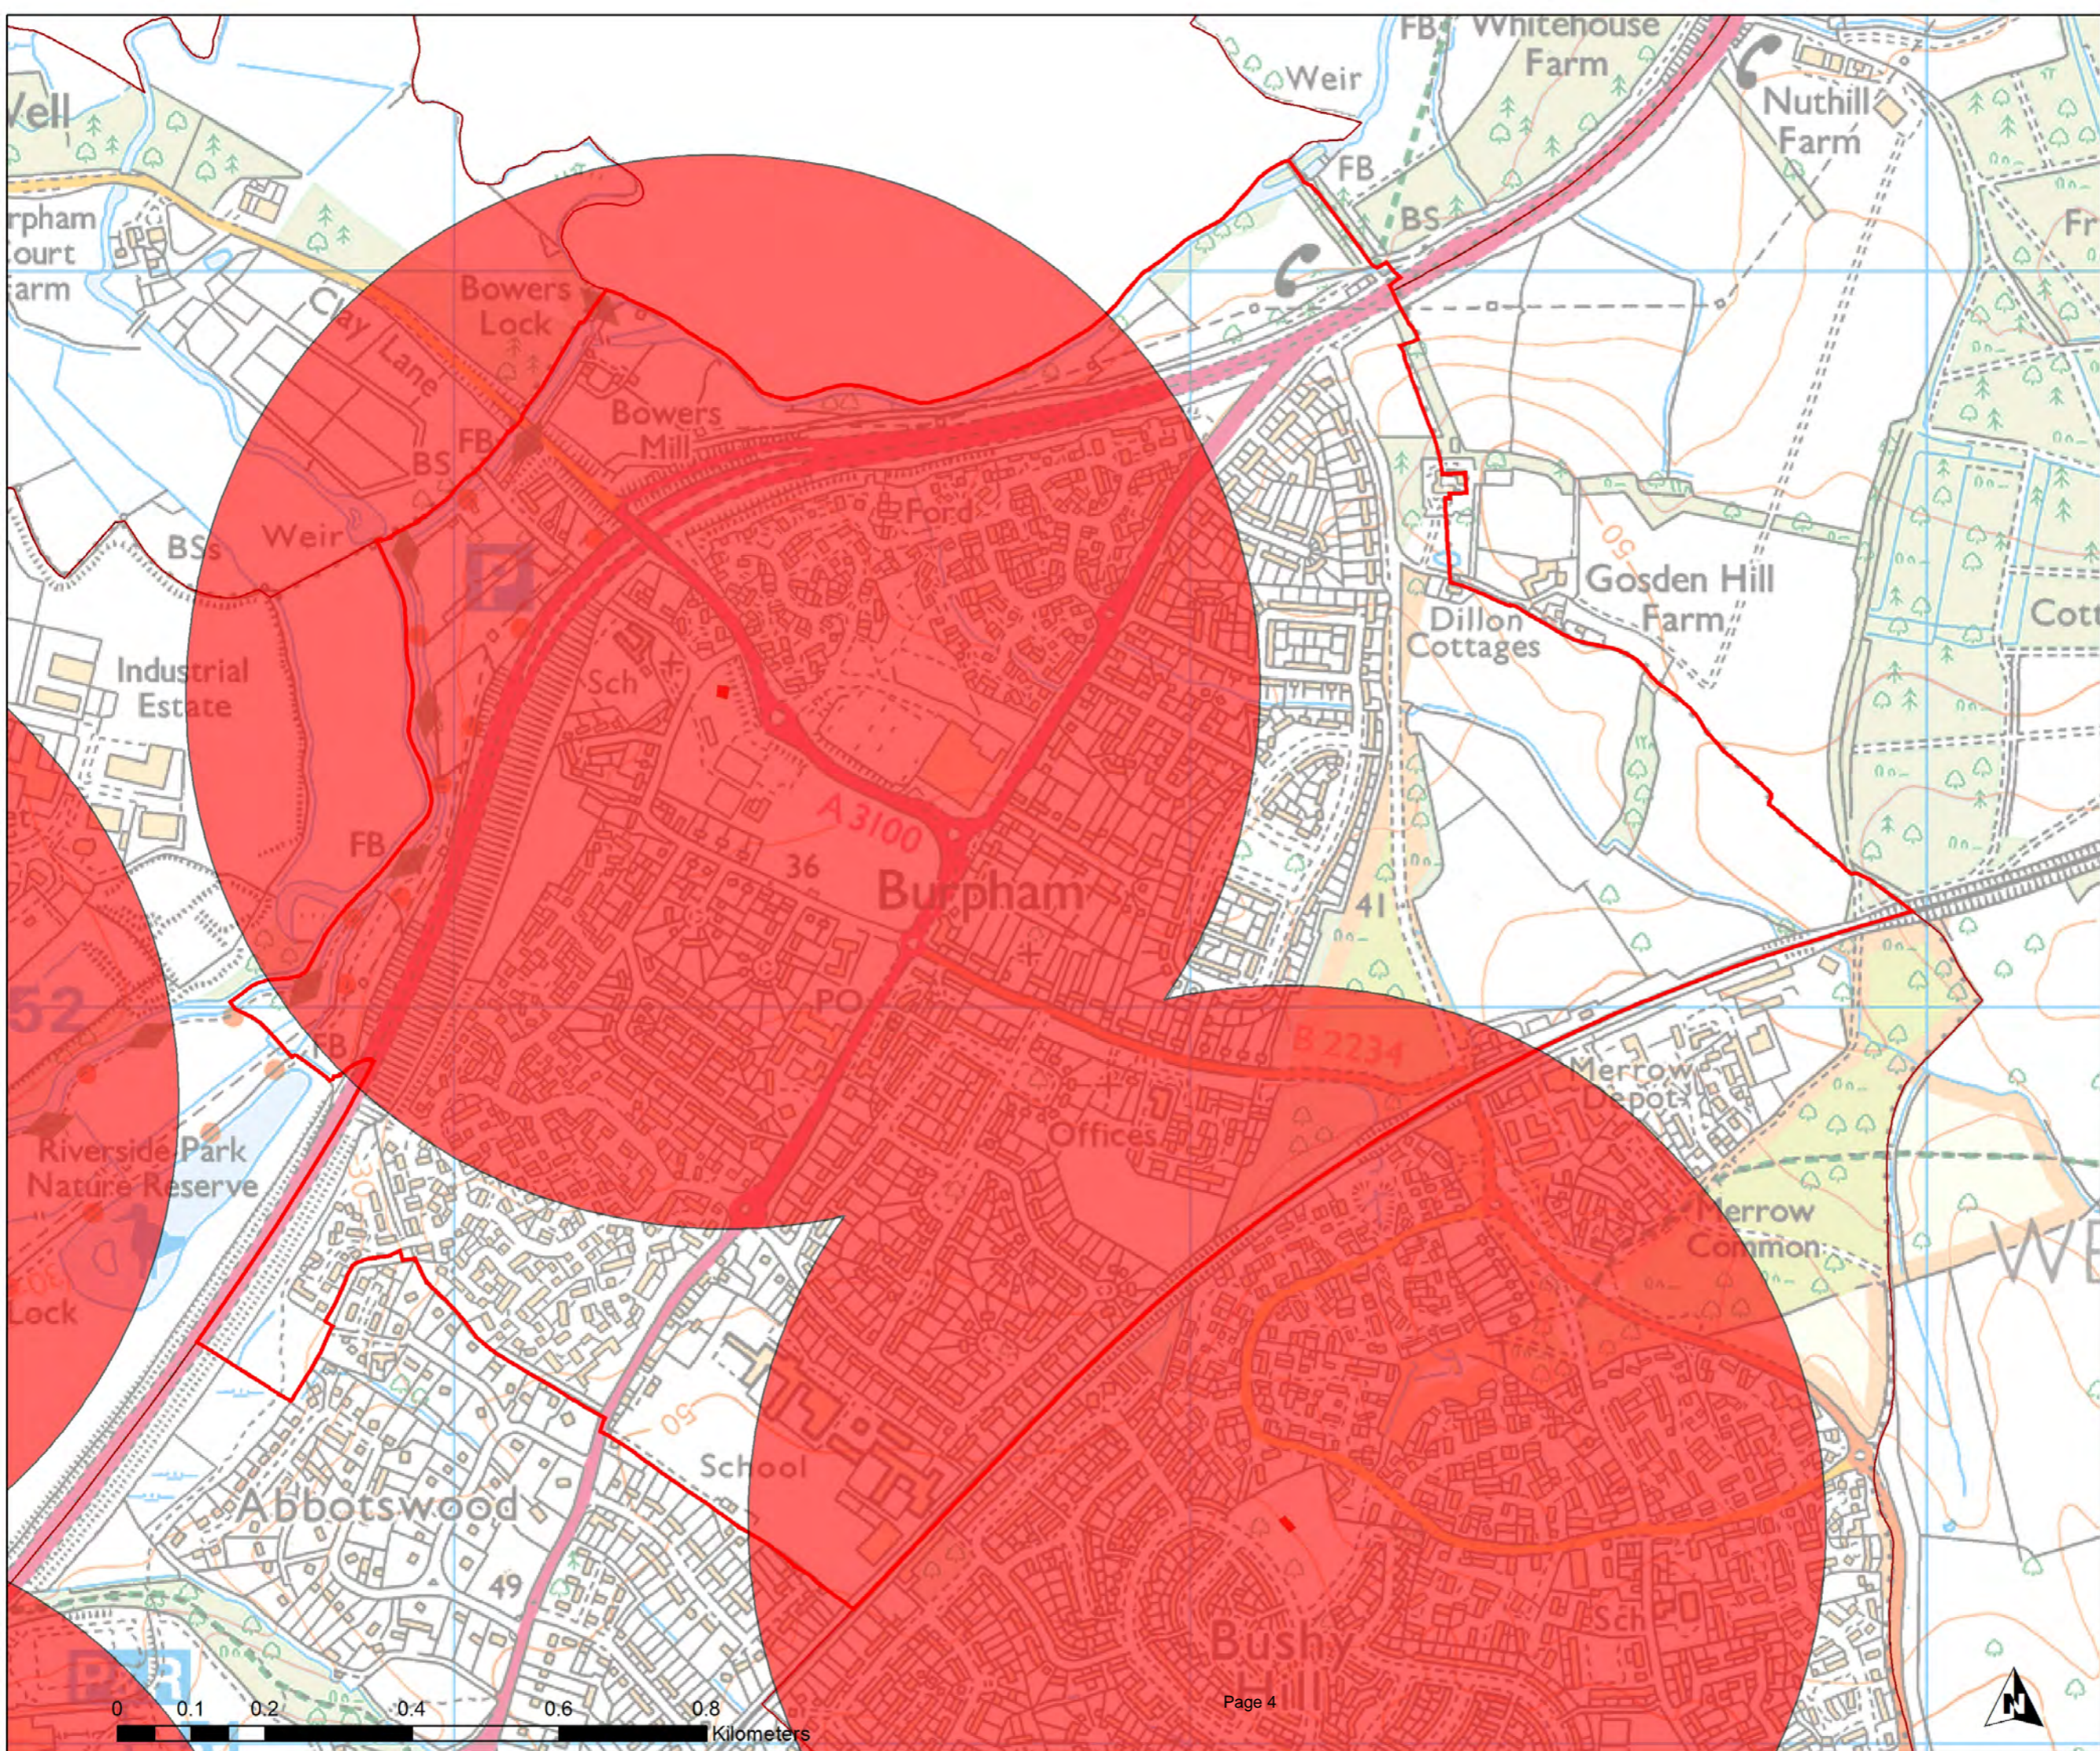

**Ash Wharf Ward**

**Legend**

- Play Space (Youth)
- Youth Buffer 720m
- Wards

**Guildford Open Space Study**

**GUILDFORD BOROUGH**

Scale: **1:10,478**

Map produced on **07/06/2017**

**Burpham Ward**