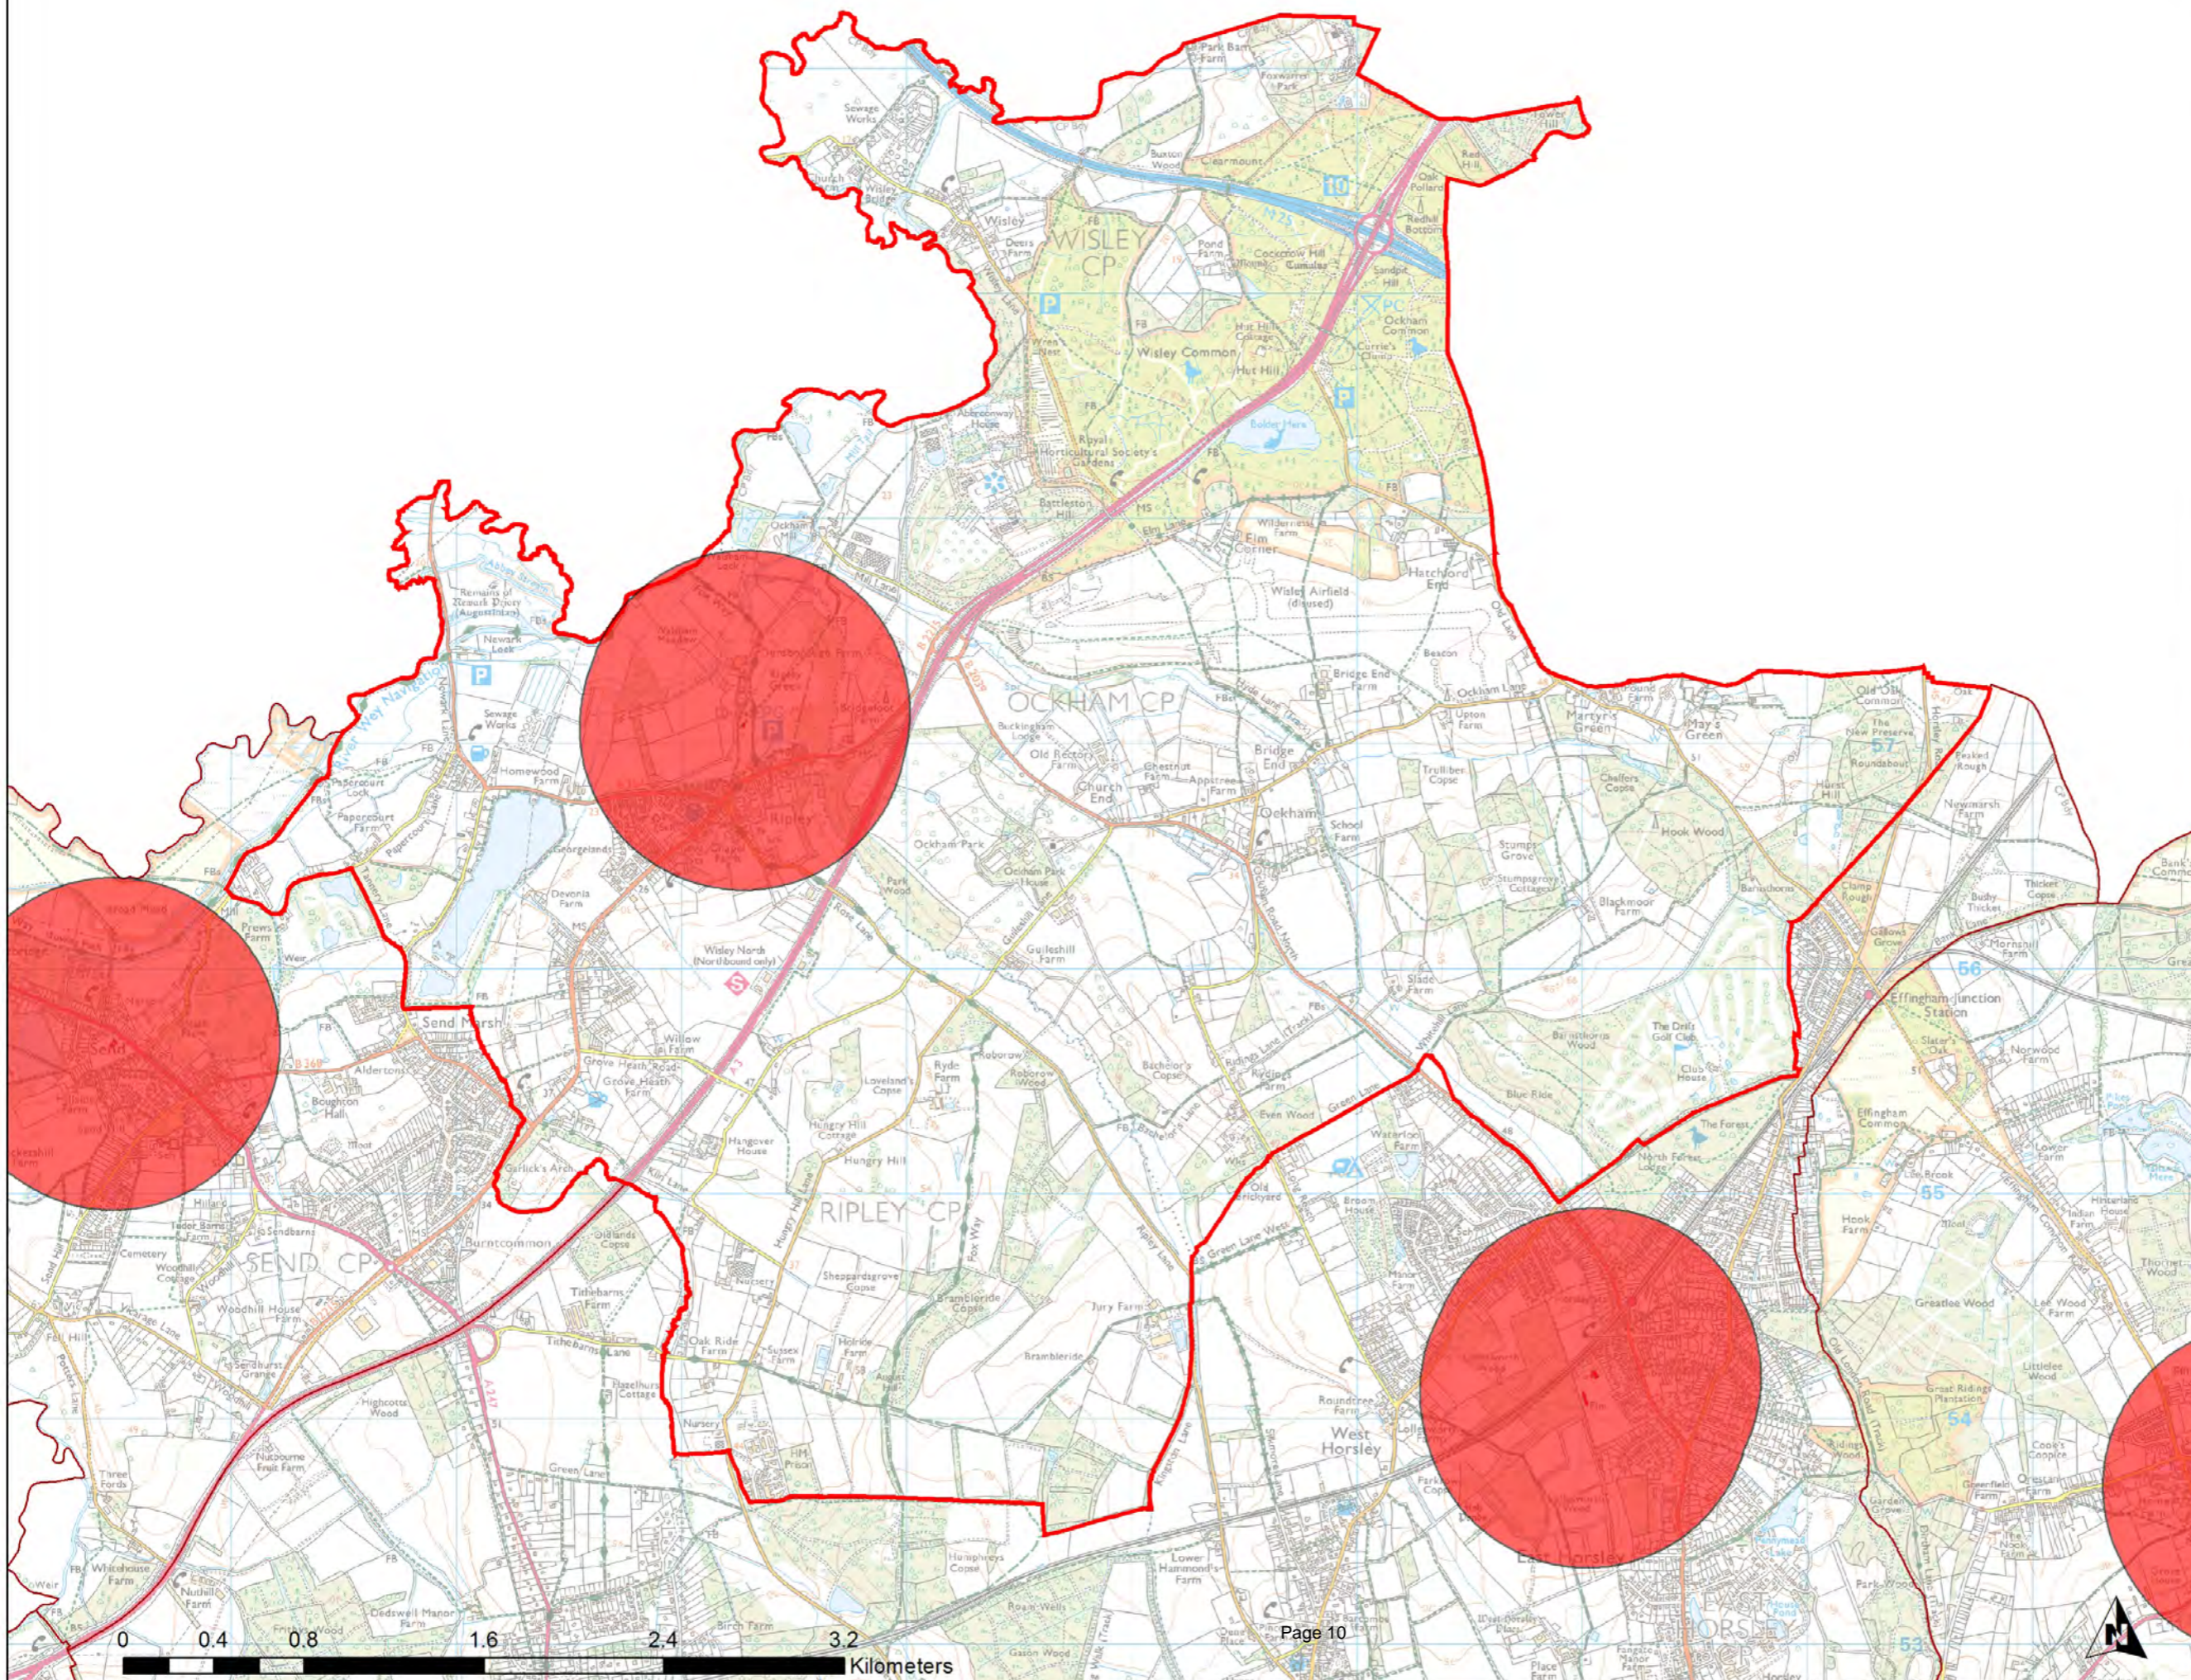

Map produced on

07/06/2017

**Holy Trinity Ward**

**Legend**

- Play Space (Youth)
- Youth Buffer 720m
- Wards

**Guildford Open Space Study**

Scale: **1:12,722**

Map produced on

07/06/2017

**Legend**

-  Play Space (Youth)
-  Youth Buffer 720m
-  Wards

**Guildford Open Space Study**

Scale: 1:27,775

Map produced on

07/06/2017

**Merrow Ward**