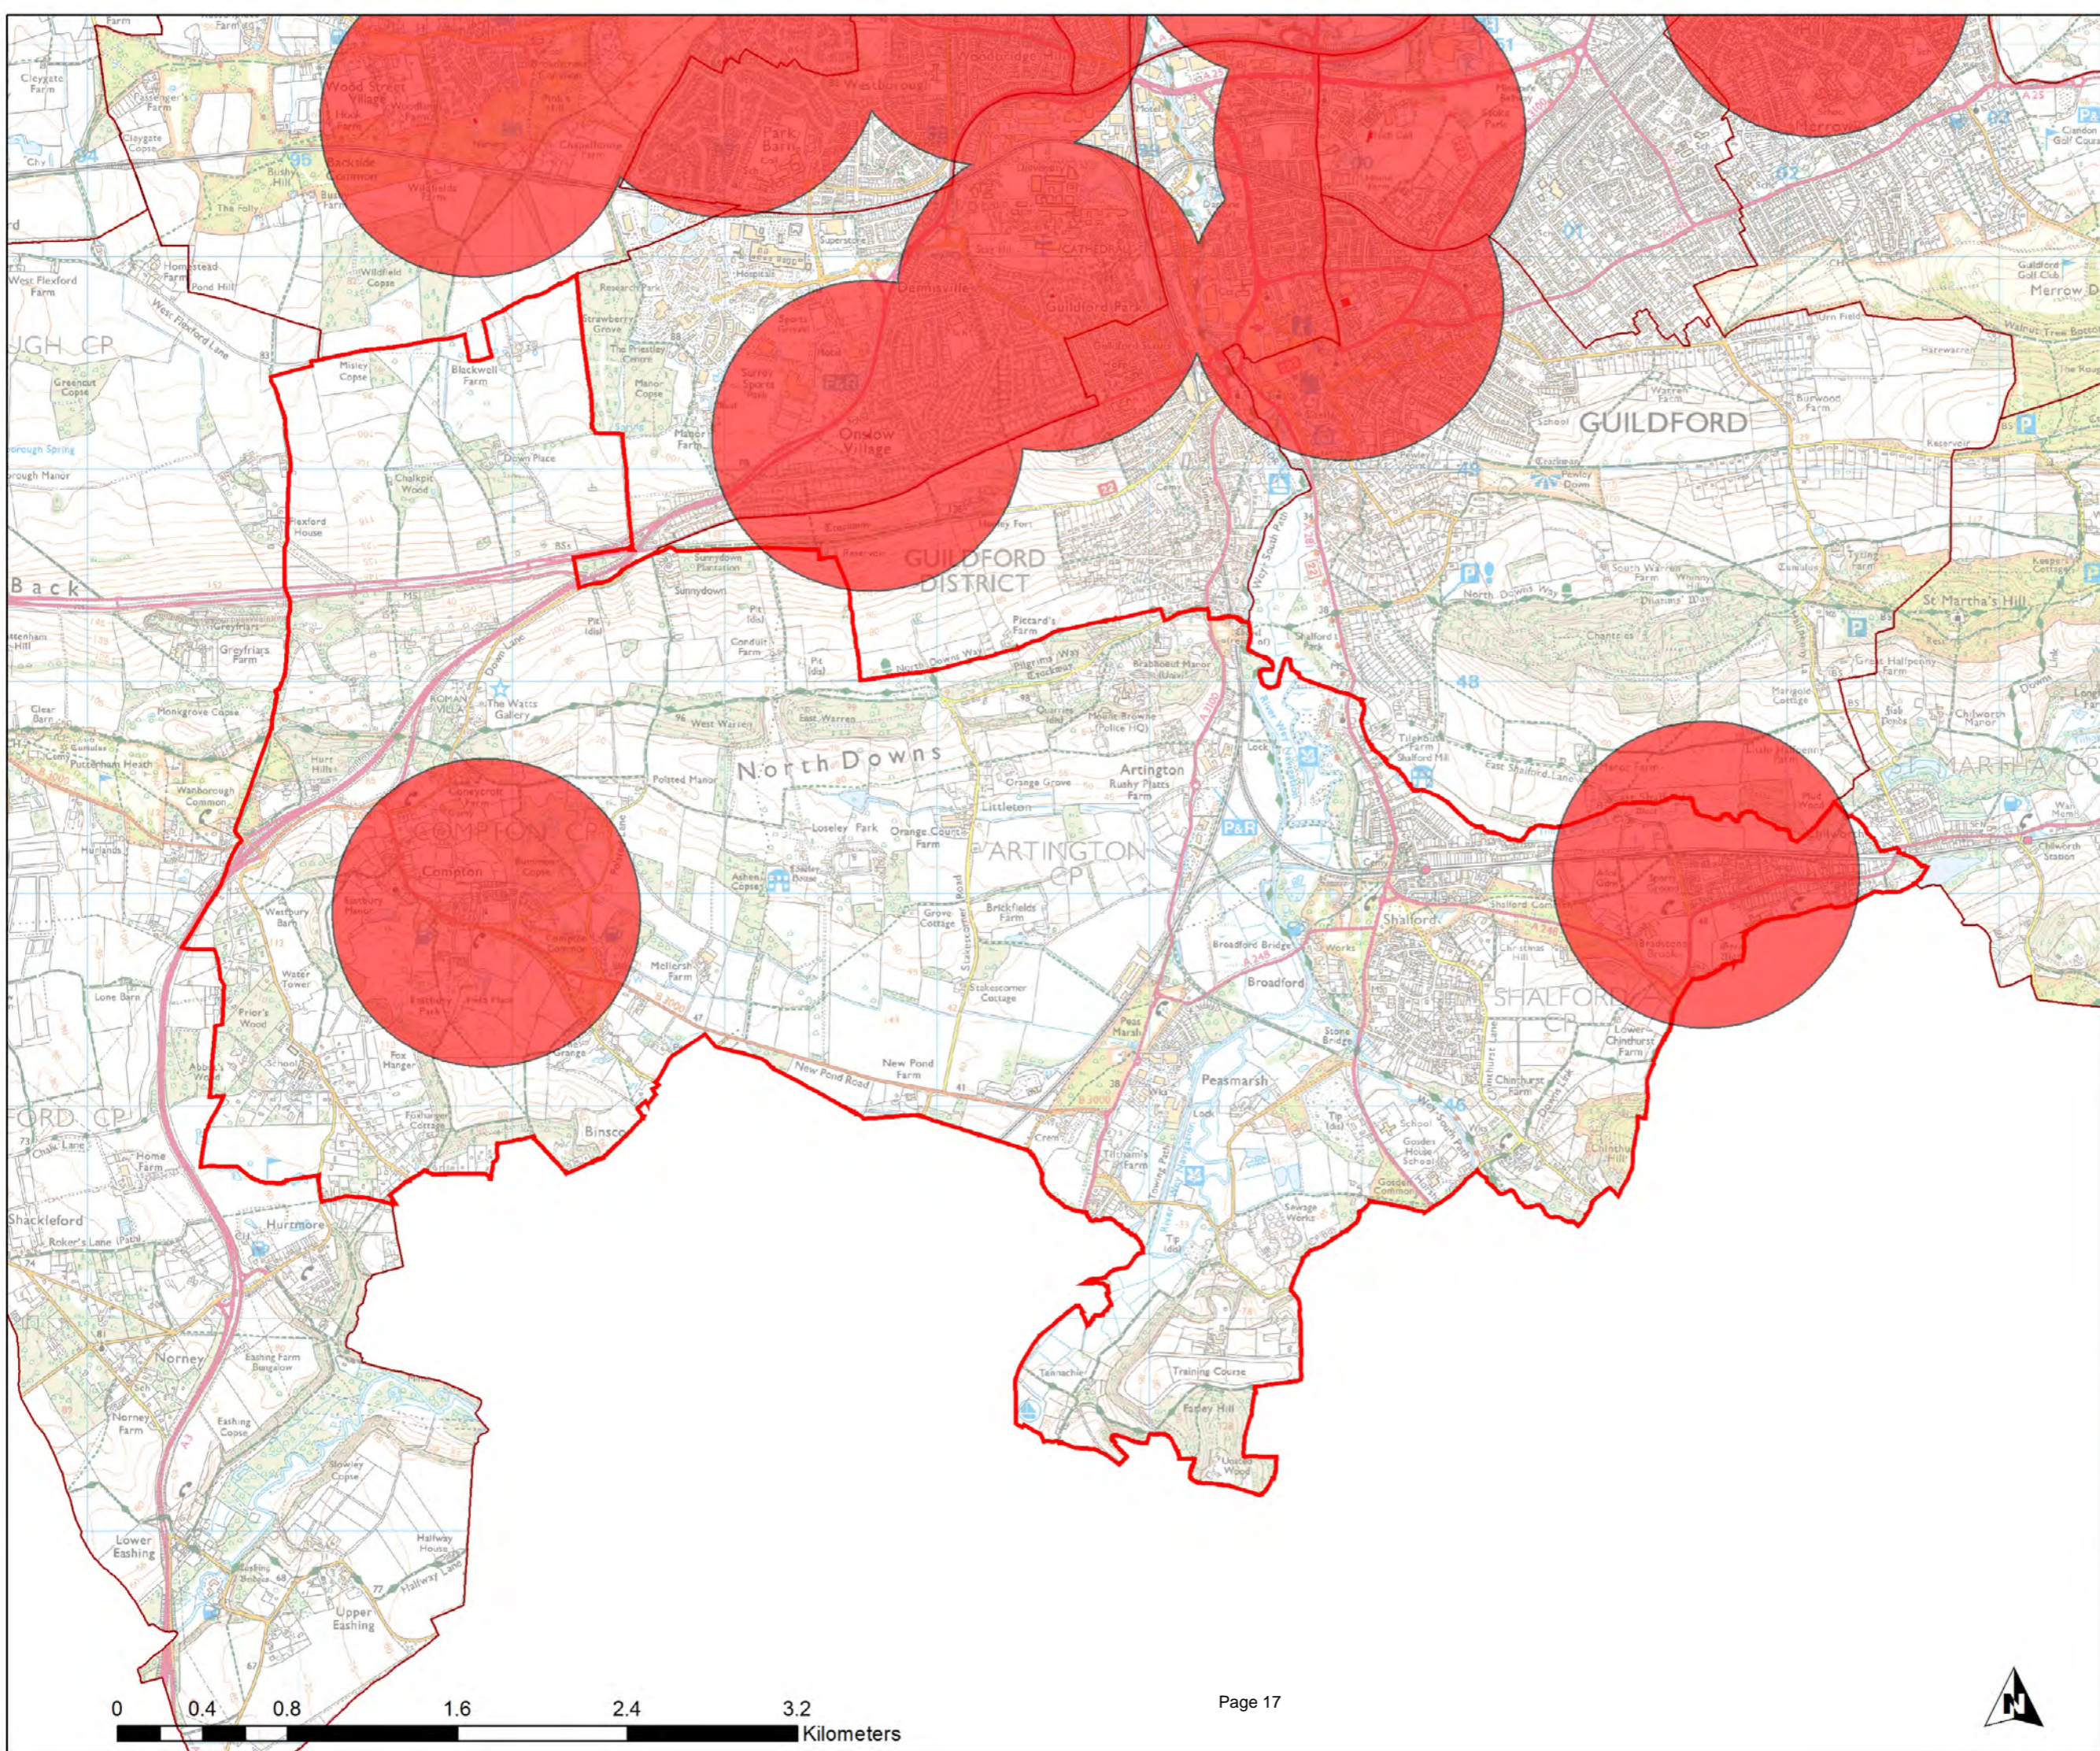

Map produced on

07/06/2017

Pirbright Ward

Legend

- Play Space (Youth)
- Youth Buffer 720m
- Wards

Guildford Open Space Study

Scale: 1:22,588

Map produced on

07/06/2017

Send Ward

**Legend**

- Play Space (Youth)
- Youth Buffer 720m
- Wards

Guildford Open Space Study

Scale: 1:17,276

Map produced on  
07/06/2017

**Shalford Ward**

**Legend**

- Play Space (Youth)
- Youth Buffer 720m
- Wards

**Guildford Open Space Study**

Scale: **1:28,022**

Map produced on

07/06/2017

0 0.4 0.8 1.6 2.4 3.2 Kilometers

Legend

- Play Space (Youth)
- Youth Buffer 720m
- Wards

Guildford Open Space Study

Scale: 1:7,769

Map produced on

07/06/2017

Stoughton Ward

Legend

- Play Space (Youth)
- Youth Buffer 720m
- Wards