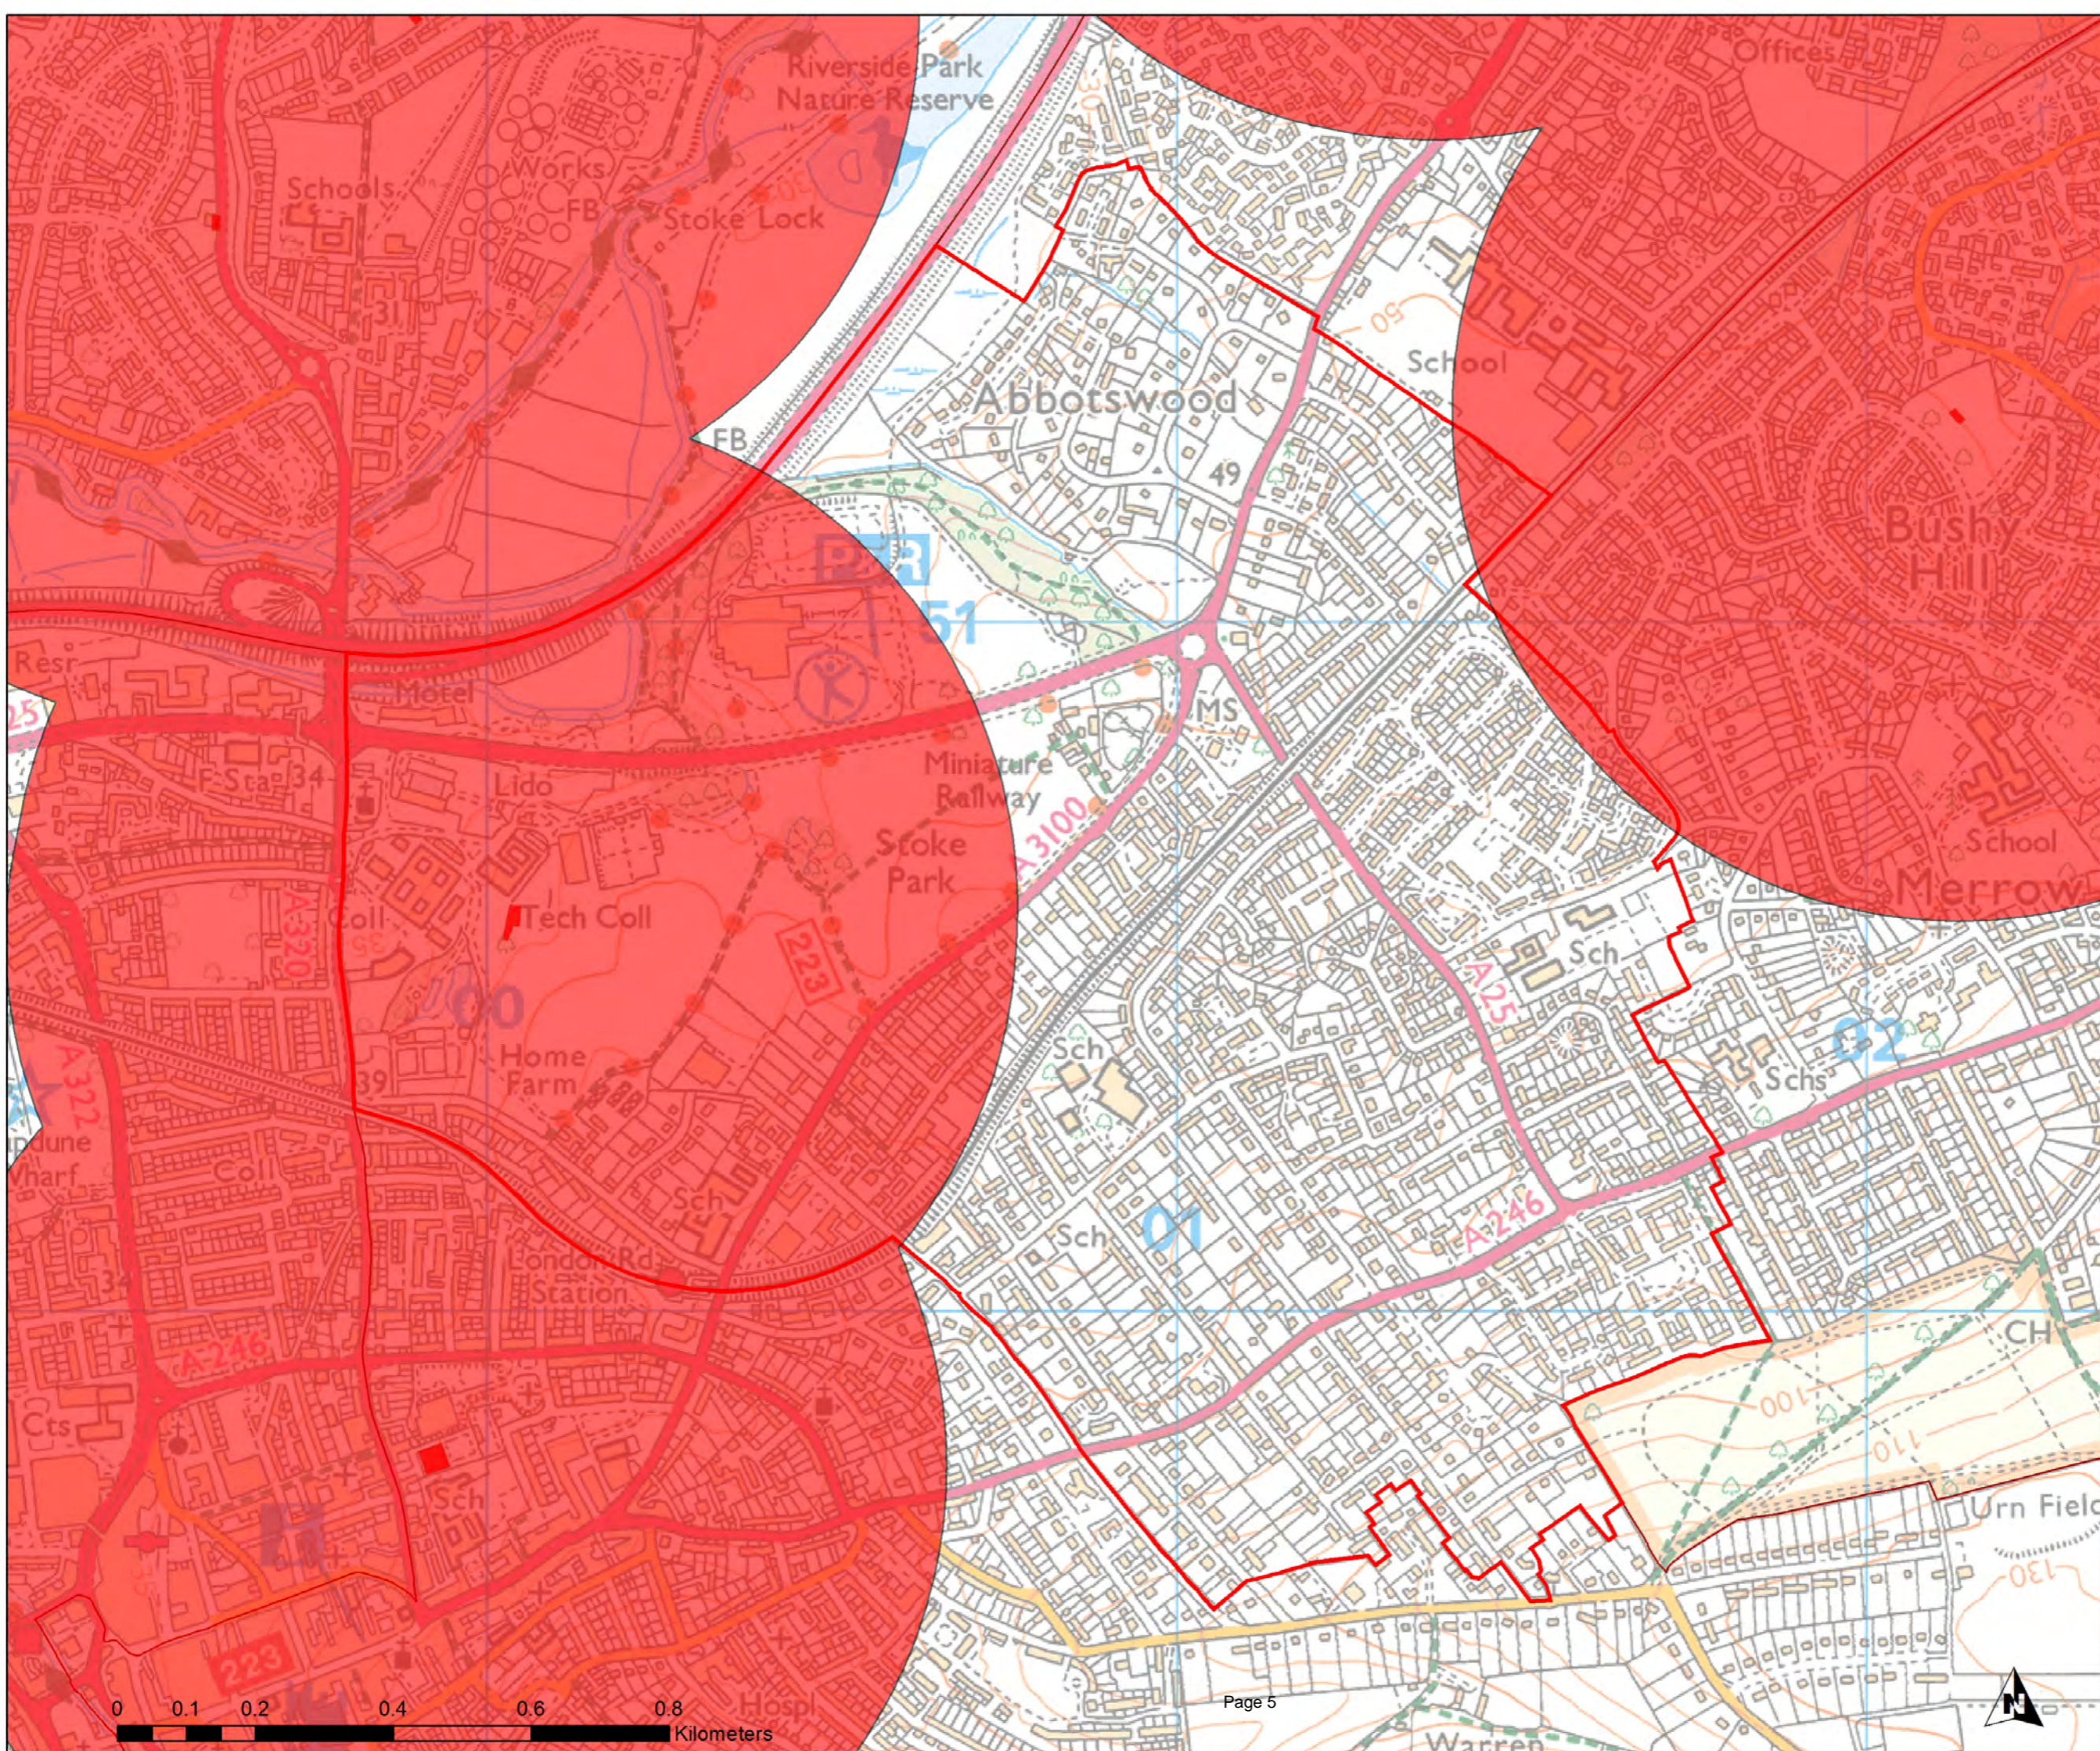

**Legend**

- Play Space (Youth)
- Youth Buffer 720m
- Wards

**Guildford Open Space Study**

Scale: **1:8,084**

Map produced on

07/06/2017

**Christchurch Ward**

**Legend**