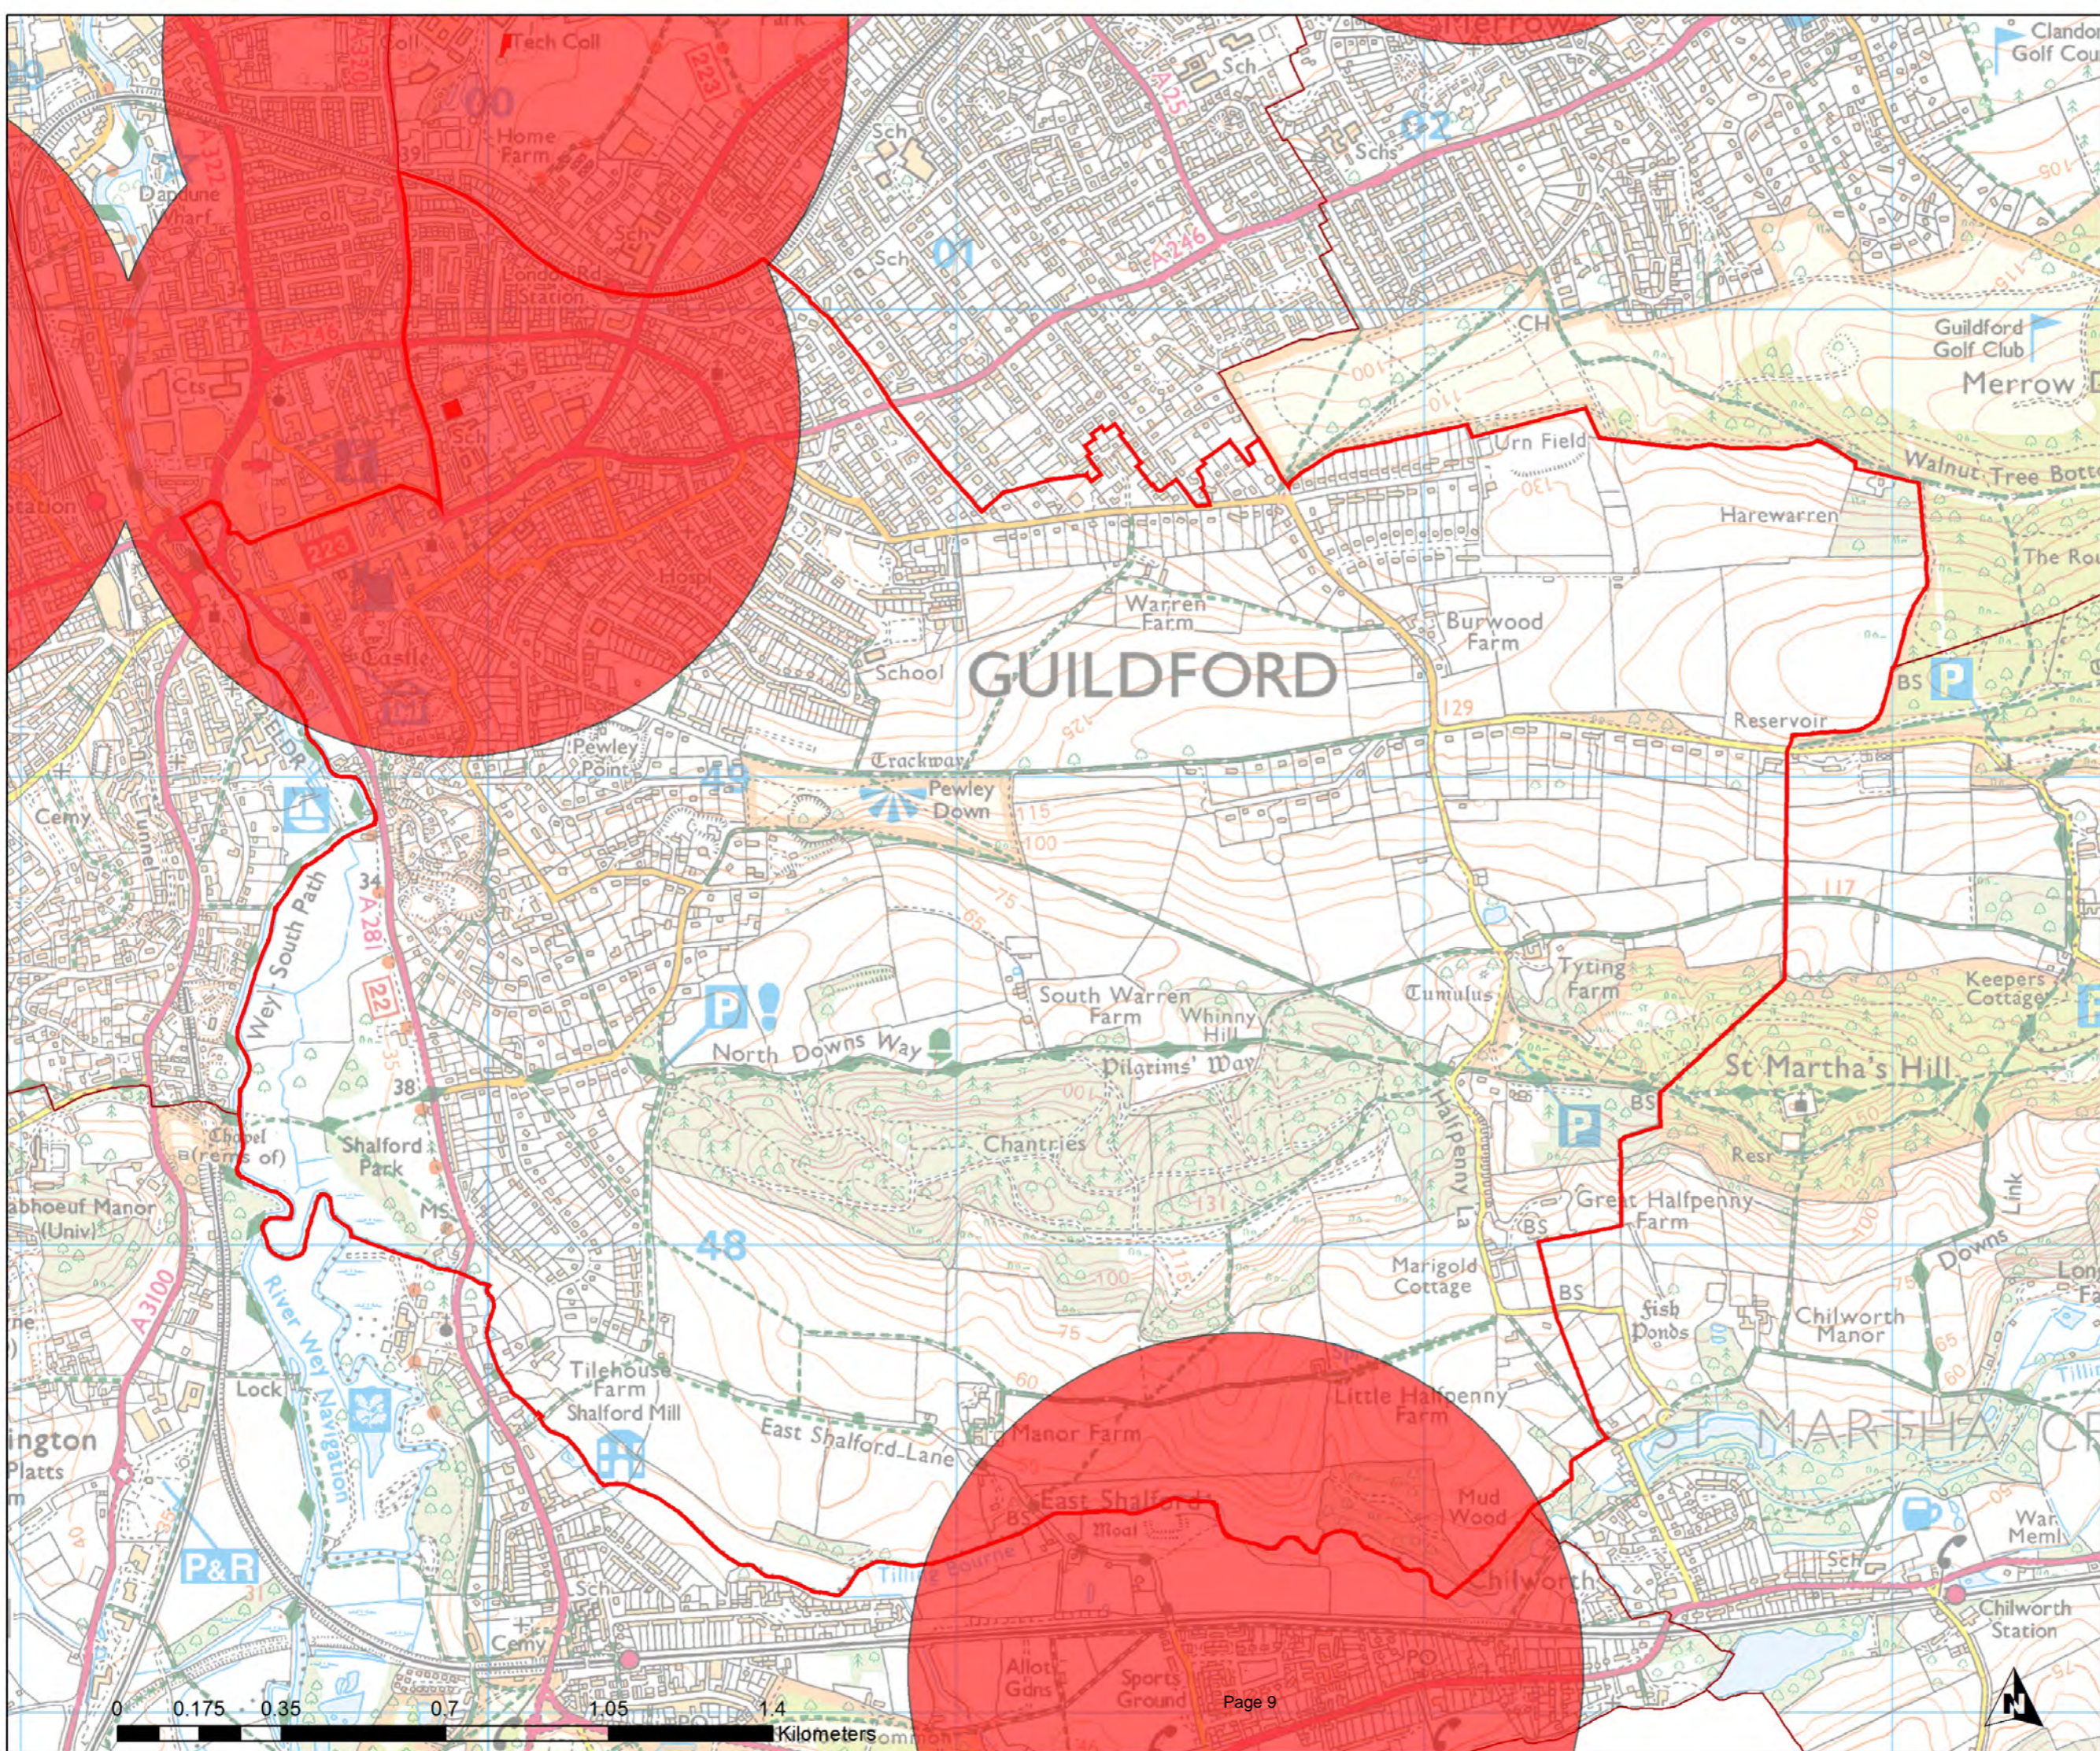

Holy Trinity Ward