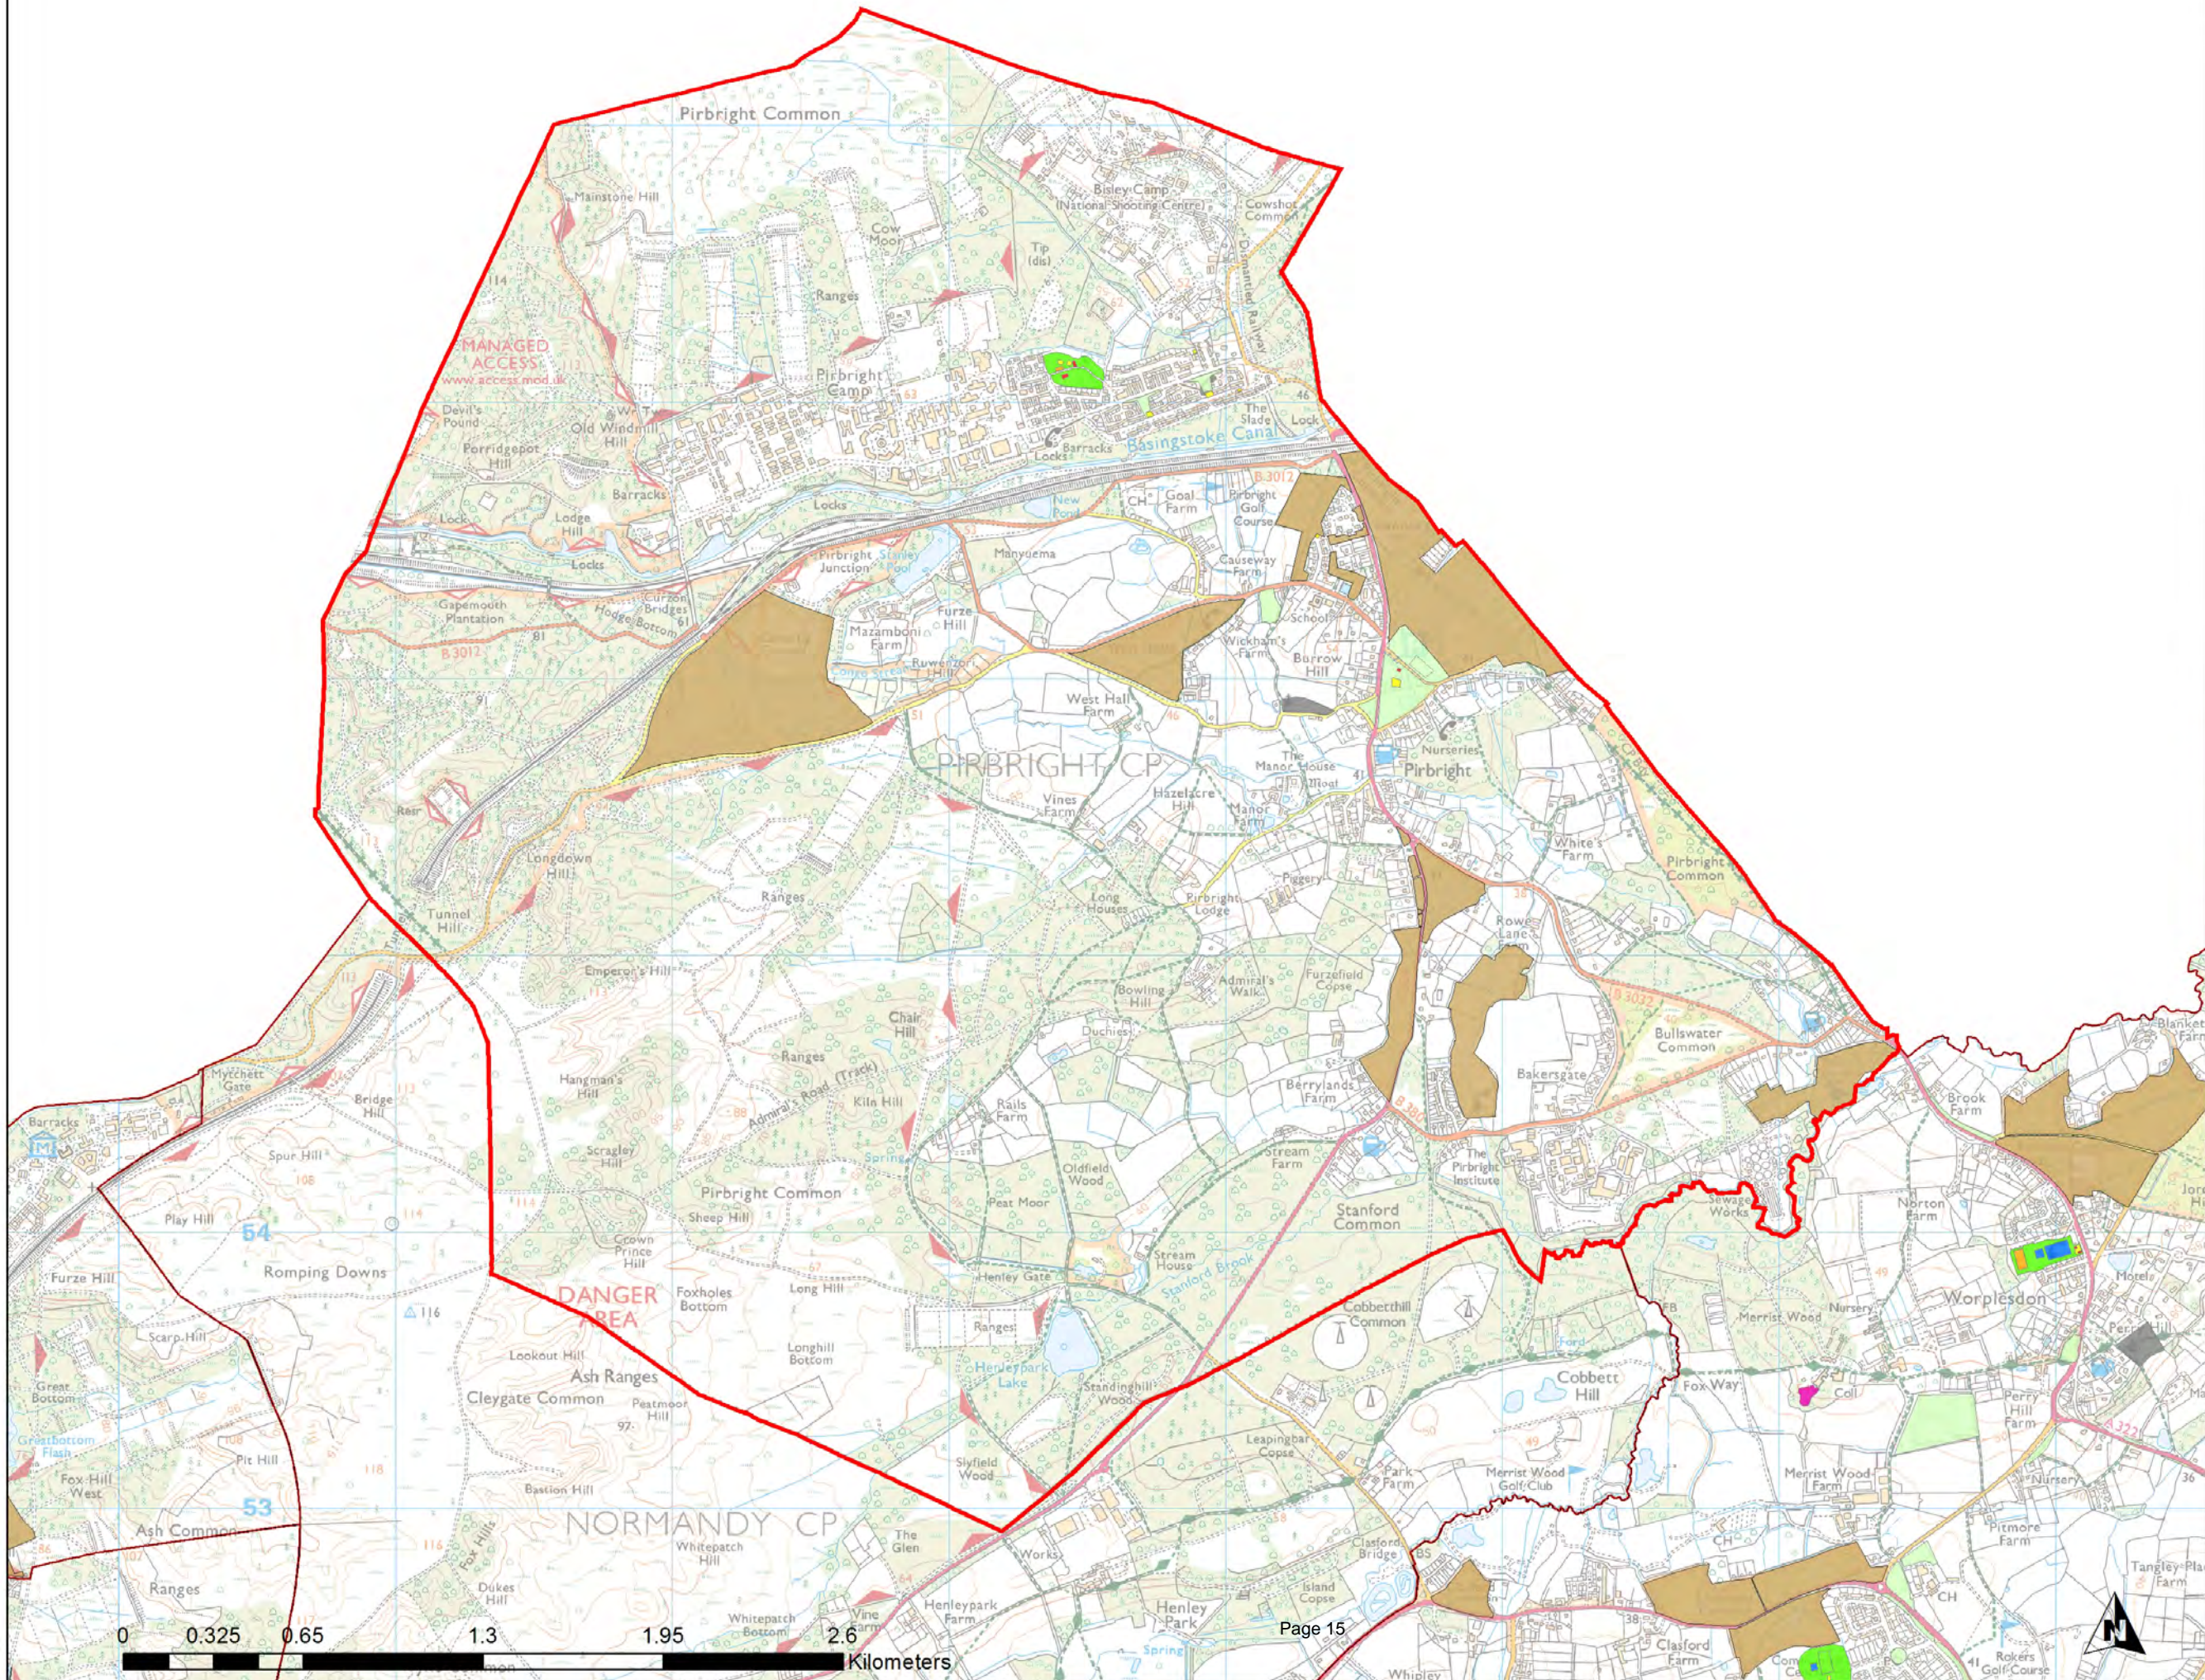

Guildford Open Space Study

GUILDFORD BOROUGH

Scale: **1:10,000**

Map produced on **26/05/2017**

Legend

- Accessible Natural Green Space
- Allotments
- Amenity Green Space
- Churchyards and Cemeteries
- Education
- Outdoor Sport (Fixed)
- Outdoor Sport (Pitches)
- Outdoor Sport (Private)
- Park and Recreation Ground
- Play Space (Children)
- Play Space (Youth)
- Wards

Guildford Open Space Study

Scale: **1:30,867**

Map produced on

26/05/2017

Legend

- Accessible Natural Green Space
- Allotments
- Amenity Green Space
- Churchyards and Cemeteries
- Education
- Outdoor Sport (Fixed)
- Outdoor Sport (Pitches)
- Outdoor Sport (Private)
- Park and Recreation Ground
- Play Space (Children)
- Play Space (Youth)
- Wards

Guildford Open Space Study

Scale: 1:22,588

Map produced on

26/05/2017

Legend

- Accessible Natural Green Space
- Allotments
- Amenity Green Space
- Churchyards and Cemeteries
- Education
- Outdoor Sport (Fixed)
- Outdoor Sport (Pitches)
- Outdoor Sport (Private)
- Park and Recreation Ground
- Play Space (Children)
- Play Space (Youth)
- Wards