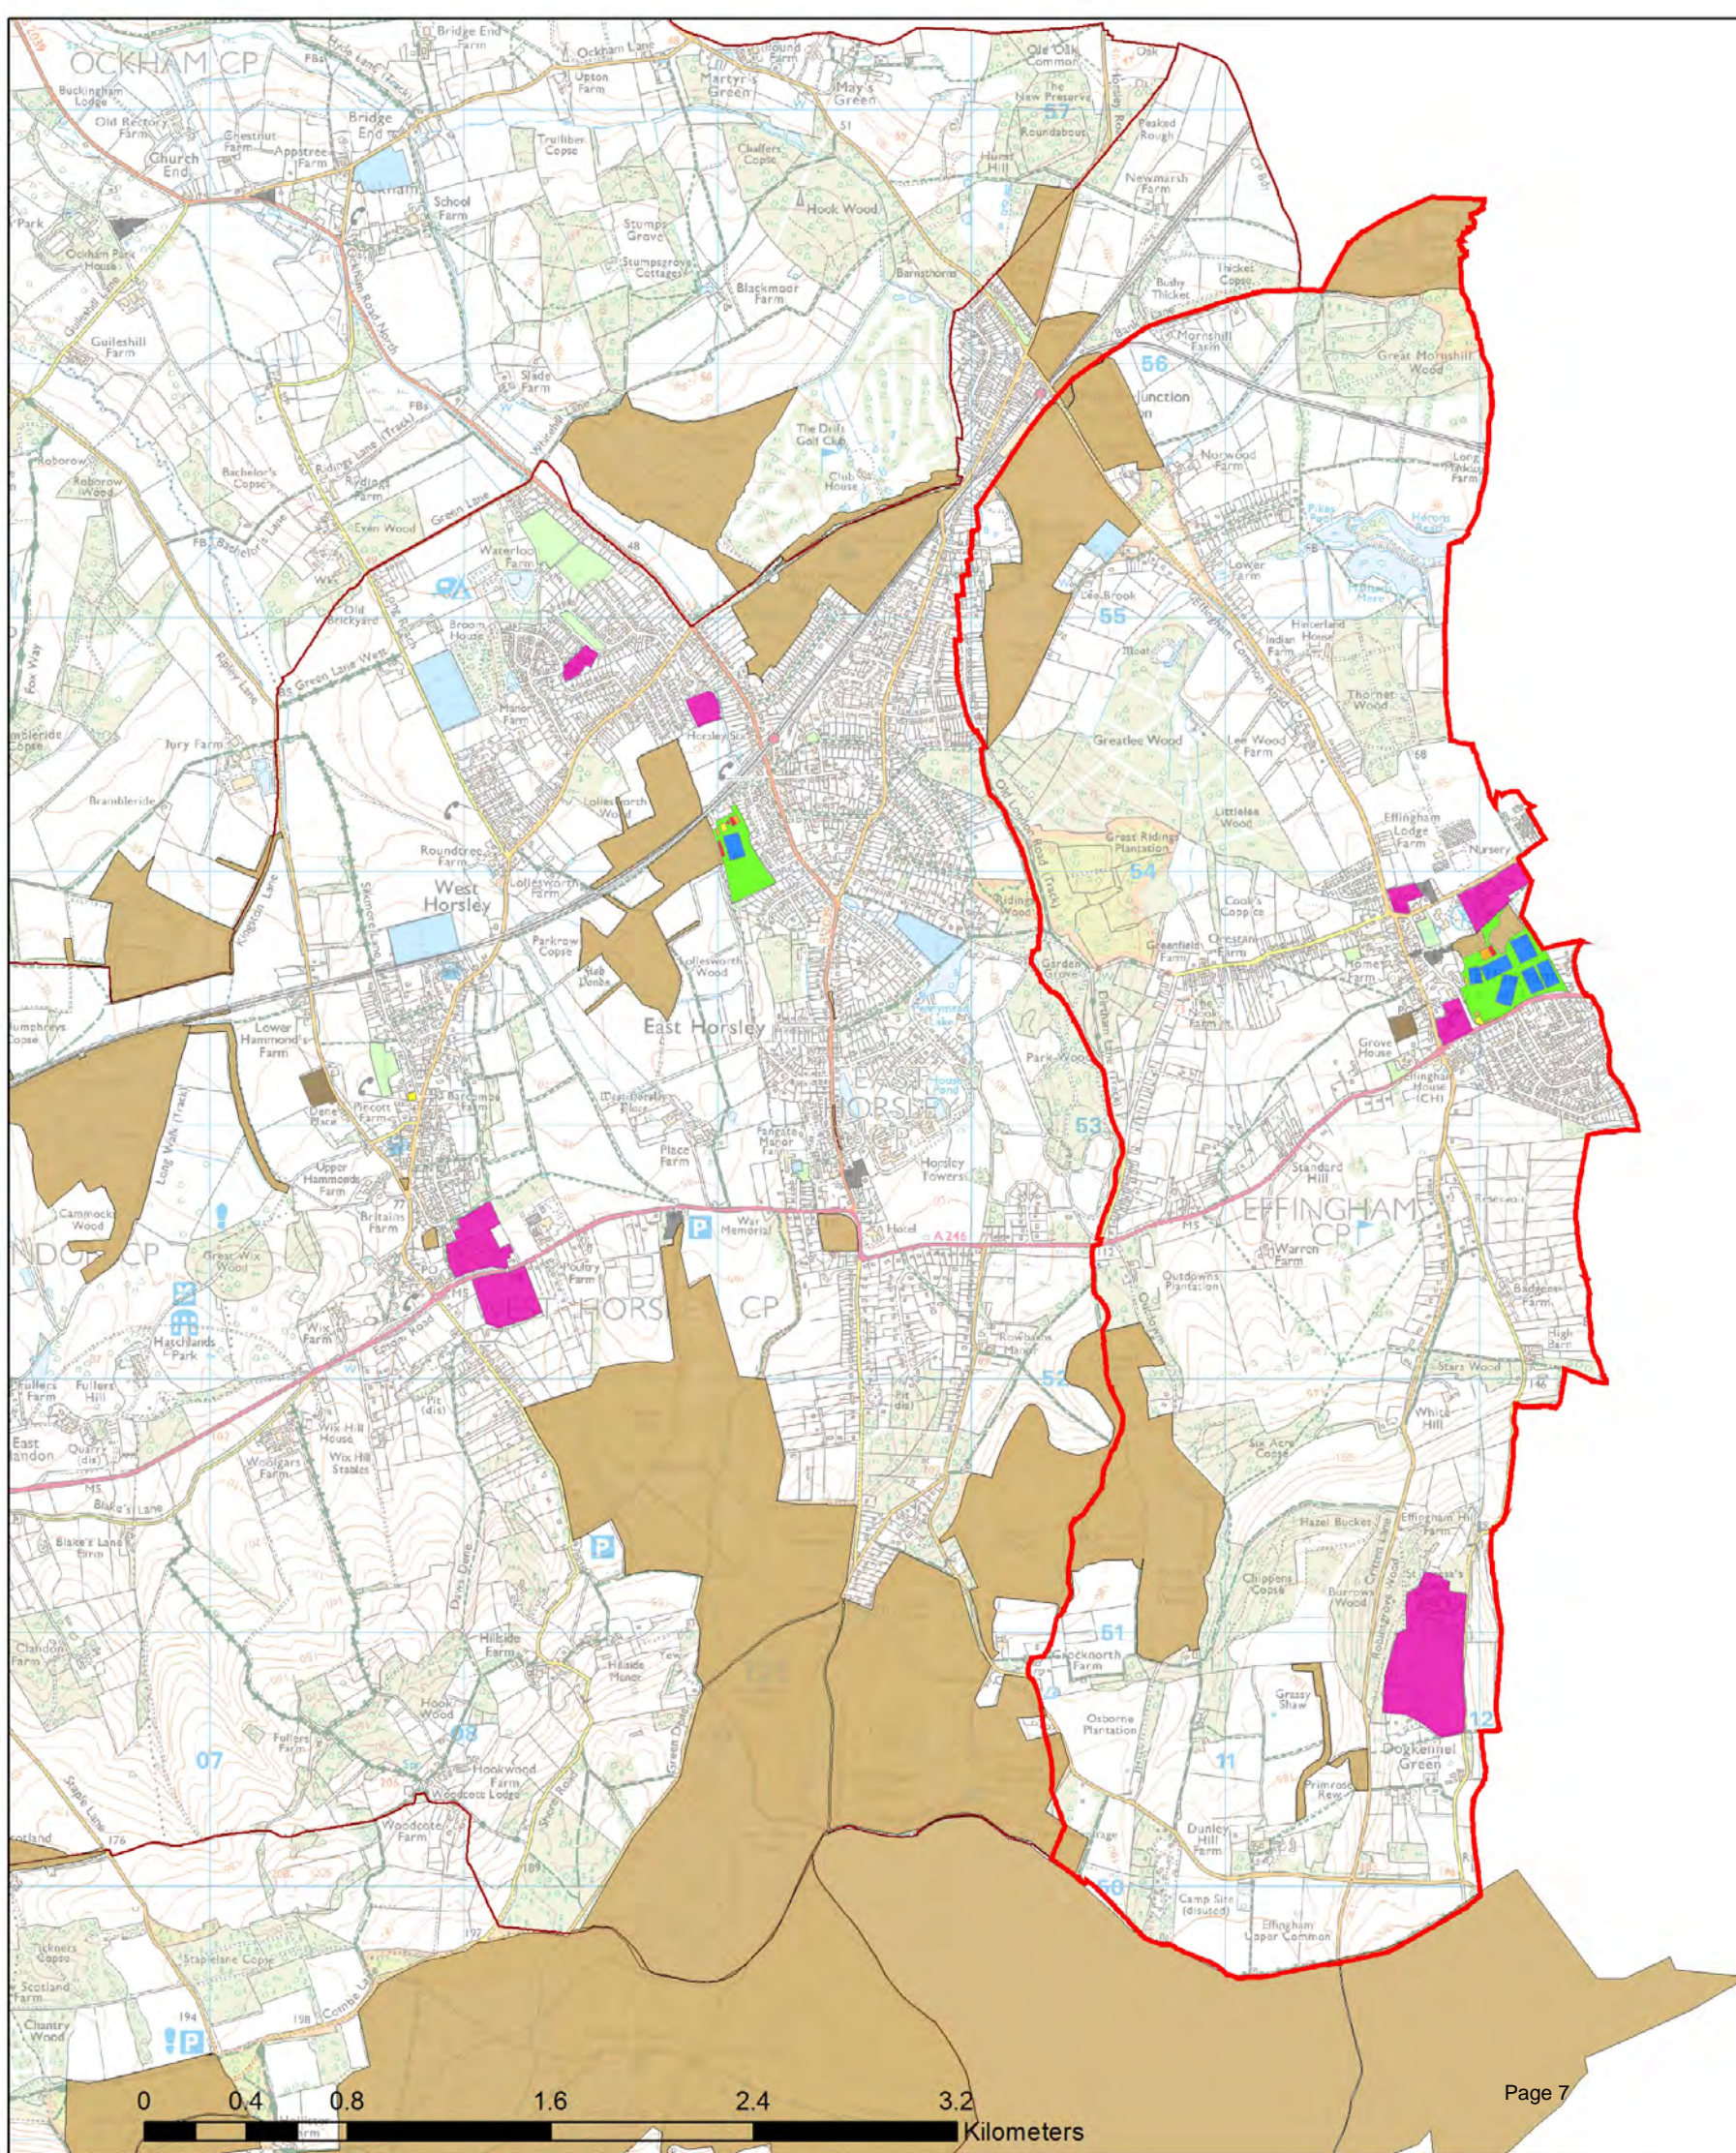

Guildford Open Space Study

Scale: **1:8,631**

Map produced on **26/05/2017**

Legend

- Accessible Natural Green Space
- Allotments
- Amenity Green Space
- Churchyards and Cemeteries
- Education
- Outdoor Sport (Fixed)
- Outdoor Sport (Pitches)
- Outdoor Sport (Private)
- Park and Recreation Ground
- Play Space (Children)
- Play Space (Youth)
- Wards

Guildford Open Space Study

Scale: **1:31,378**

Map produced on

26/05/2017

Effingham Ward

Legend

- Accessible Natural Green Space
- Allotments
- Amenity Green Space
- Churchyards and Cemeteries
- Education
- Outdoor Sport (Fixed)
- Outdoor Sport (Pitches)
- Outdoor Sport (Private)
- Park and Recreation Ground
- Play Space (Children)
- Play Space (Youth)
- Wards

Guildford Open Space Study

Scale: **1:28,832**

Map produced on

26/05/2017

Legend

- Accessible Natural Green Space
- Allotments
- Amenity Green Space
- Churchyards and Cemeteries
- Education
- Outdoor Sport (Fixed)
- Outdoor Sport (Pitches)
- Outdoor Sport (Private)
- Park and Recreation Ground
- Play Space (Children)
- Play Space (Youth)
- Wards

Guildford Open Space Study

Scale: **1:12,365**

Map produced on

26/05/2017

Holy Trinity Ward

Legend

- Accessible Natural Green Space
- Allotments
- Amenity Green Space
- Churchyards and Cemeteries
- Education
- Outdoor Sport (Fixed)
- Outdoor Sport (Pitches)
- Outdoor Sport (Private)
- Park and Recreation Ground
- Play Space (Children)
- Play Space (Youth)
- Wards