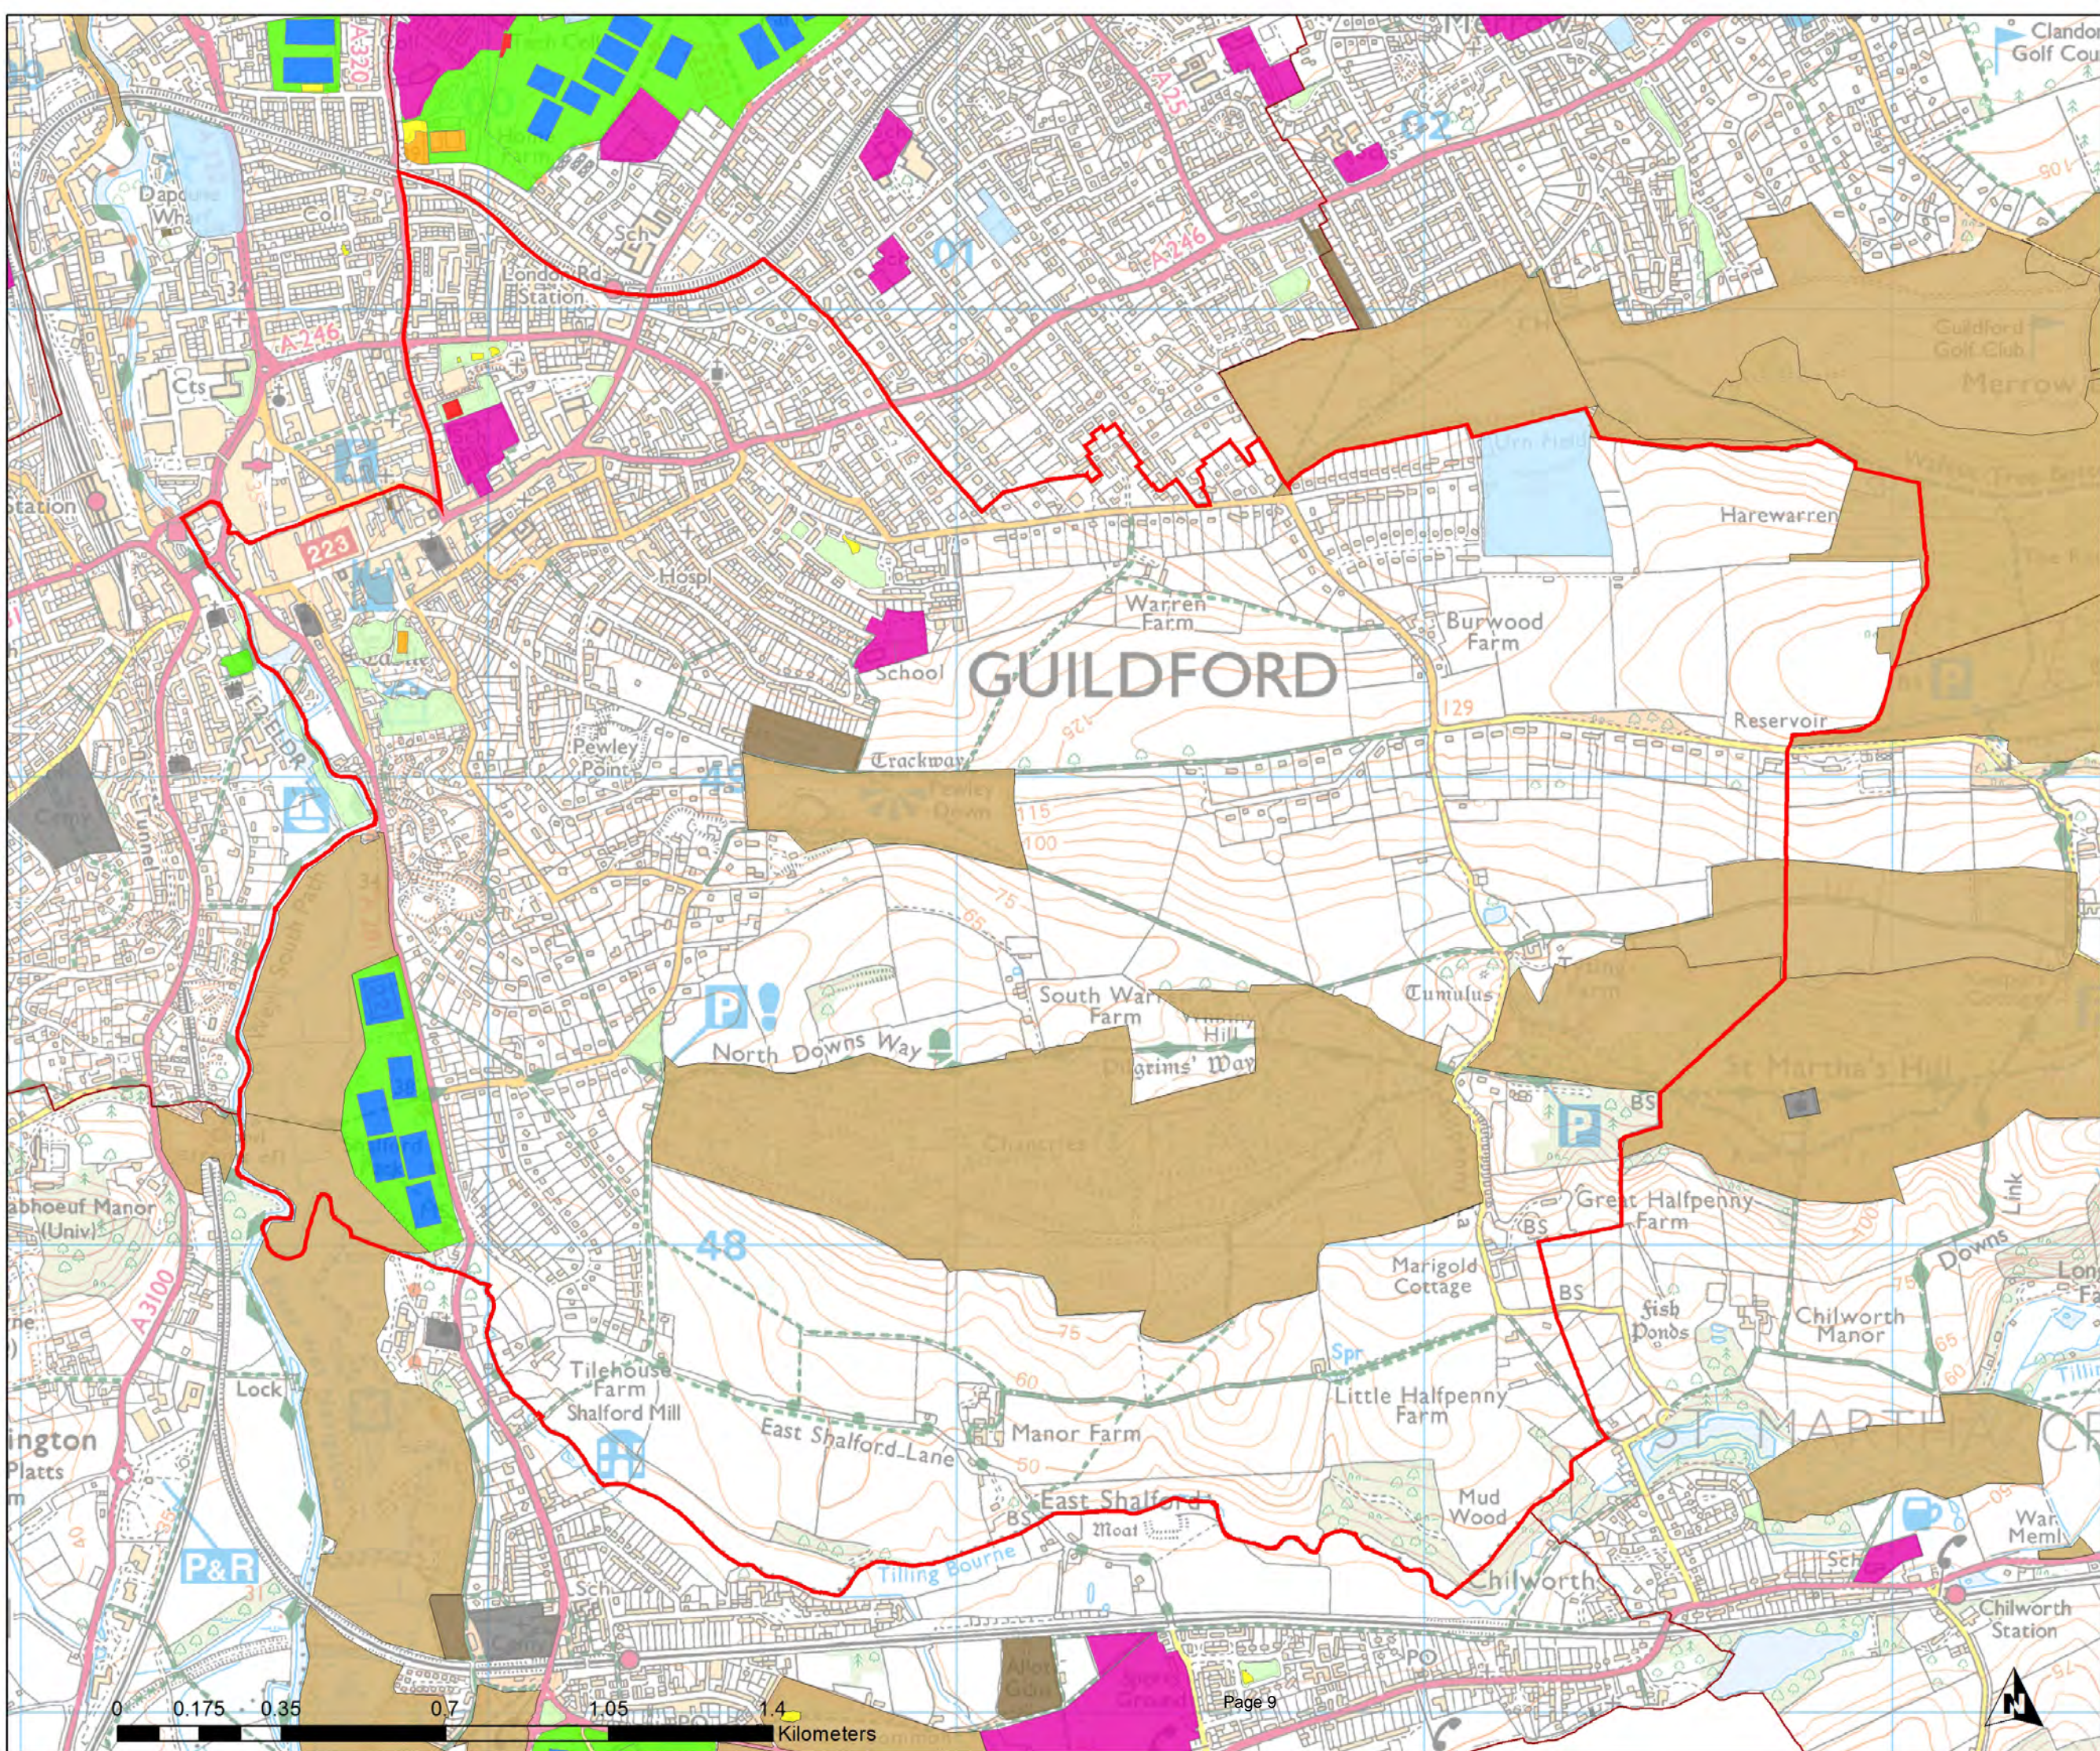

Guildford Open Space Study

Scale: **1:12,365**

Map produced on

26/05/2017

Holy Trinity Ward

Legend

- Accessible Natural Green Space
- Allotments
- Amenity Green Space
- Churchyards and Cemeteries
- Education
- Outdoor Sport (Fixed)
- Outdoor Sport (Pitches)
- Outdoor Sport (Private)
- Park and Recreation Ground
- Play Space (Children)
- Play Space (Youth)
- Wards