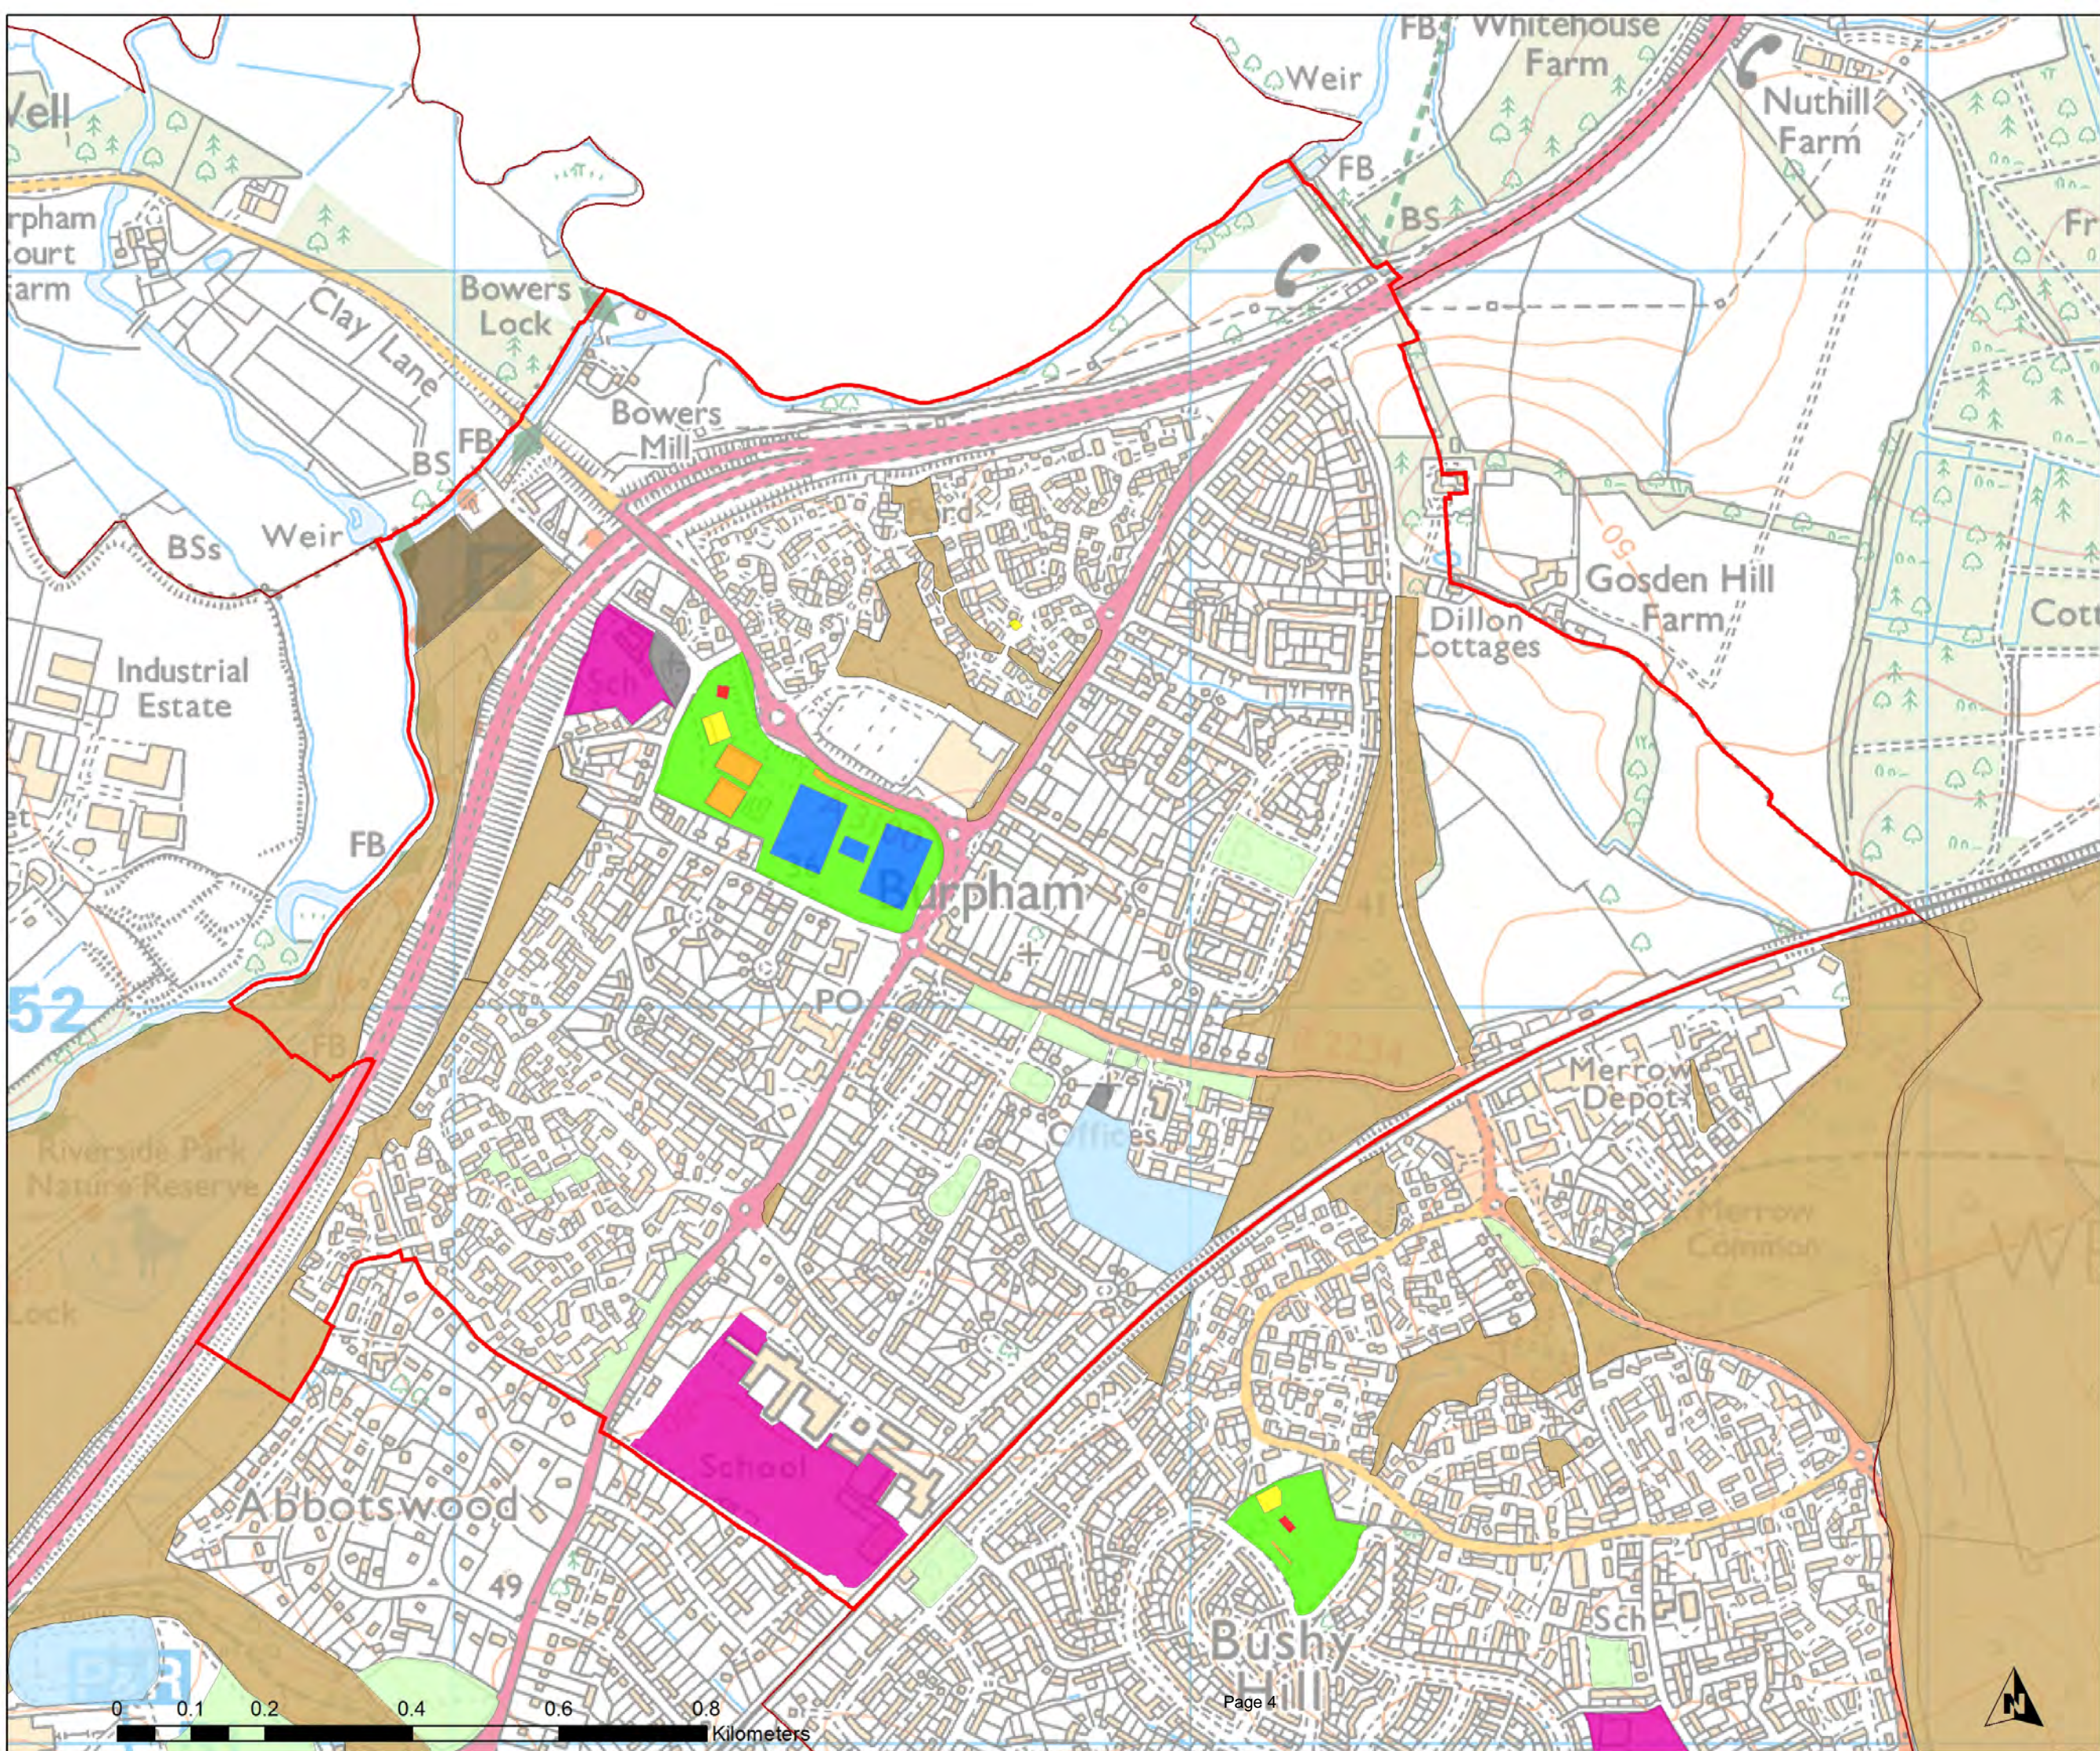

Guildford Open Space Study

Scale: **1:13,106**

Map produced on **26/05/2017**

Ash Wharf Ward

Legend

- Accessible Natural Green Space
- Allotments
- Amenity Green Space
- Churchyards and Cemeteries
- Education
- Outdoor Sport (Fixed)
- Outdoor Sport (Pitches)
- Outdoor Sport (Private)
- Park and Recreation Ground
- Play Space (Children)
- Play Space (Youth)
- Wards

Guildford Open Space Study

Scale: 1:10,478

Map produced on

26/05/2017

© Crown Copyright and Database Rights 2017. Ordnance Survey. 100049046

Burpham Ward

- Legend**
- Accessible Natural Green Space
 - Allotments
 - Amenity Green Space
 - Churchyards and Cemeteries
 - Education
 - Outdoor Sport (Fixed)
 - Outdoor Sport (Pitches)
 - Outdoor Sport (Private)
 - Park and Recreation Ground
 - Play Space (Children)
 - Play Space (Youth)
 - Wards

Guildford Open Space Study

Scale: **1:8,084**

Map produced on

26/05/2017

Legend

- Accessible Natural Green Space
- Allotments
- Amenity Green Space
- Churchyards and Cemeteries
- Education
- Outdoor Sport (Fixed)
- Outdoor Sport (Pitches)
- Outdoor Sport (Private)
- Park and Recreation Ground
- Play Space (Children)
- Play Space (Youth)
- Wards