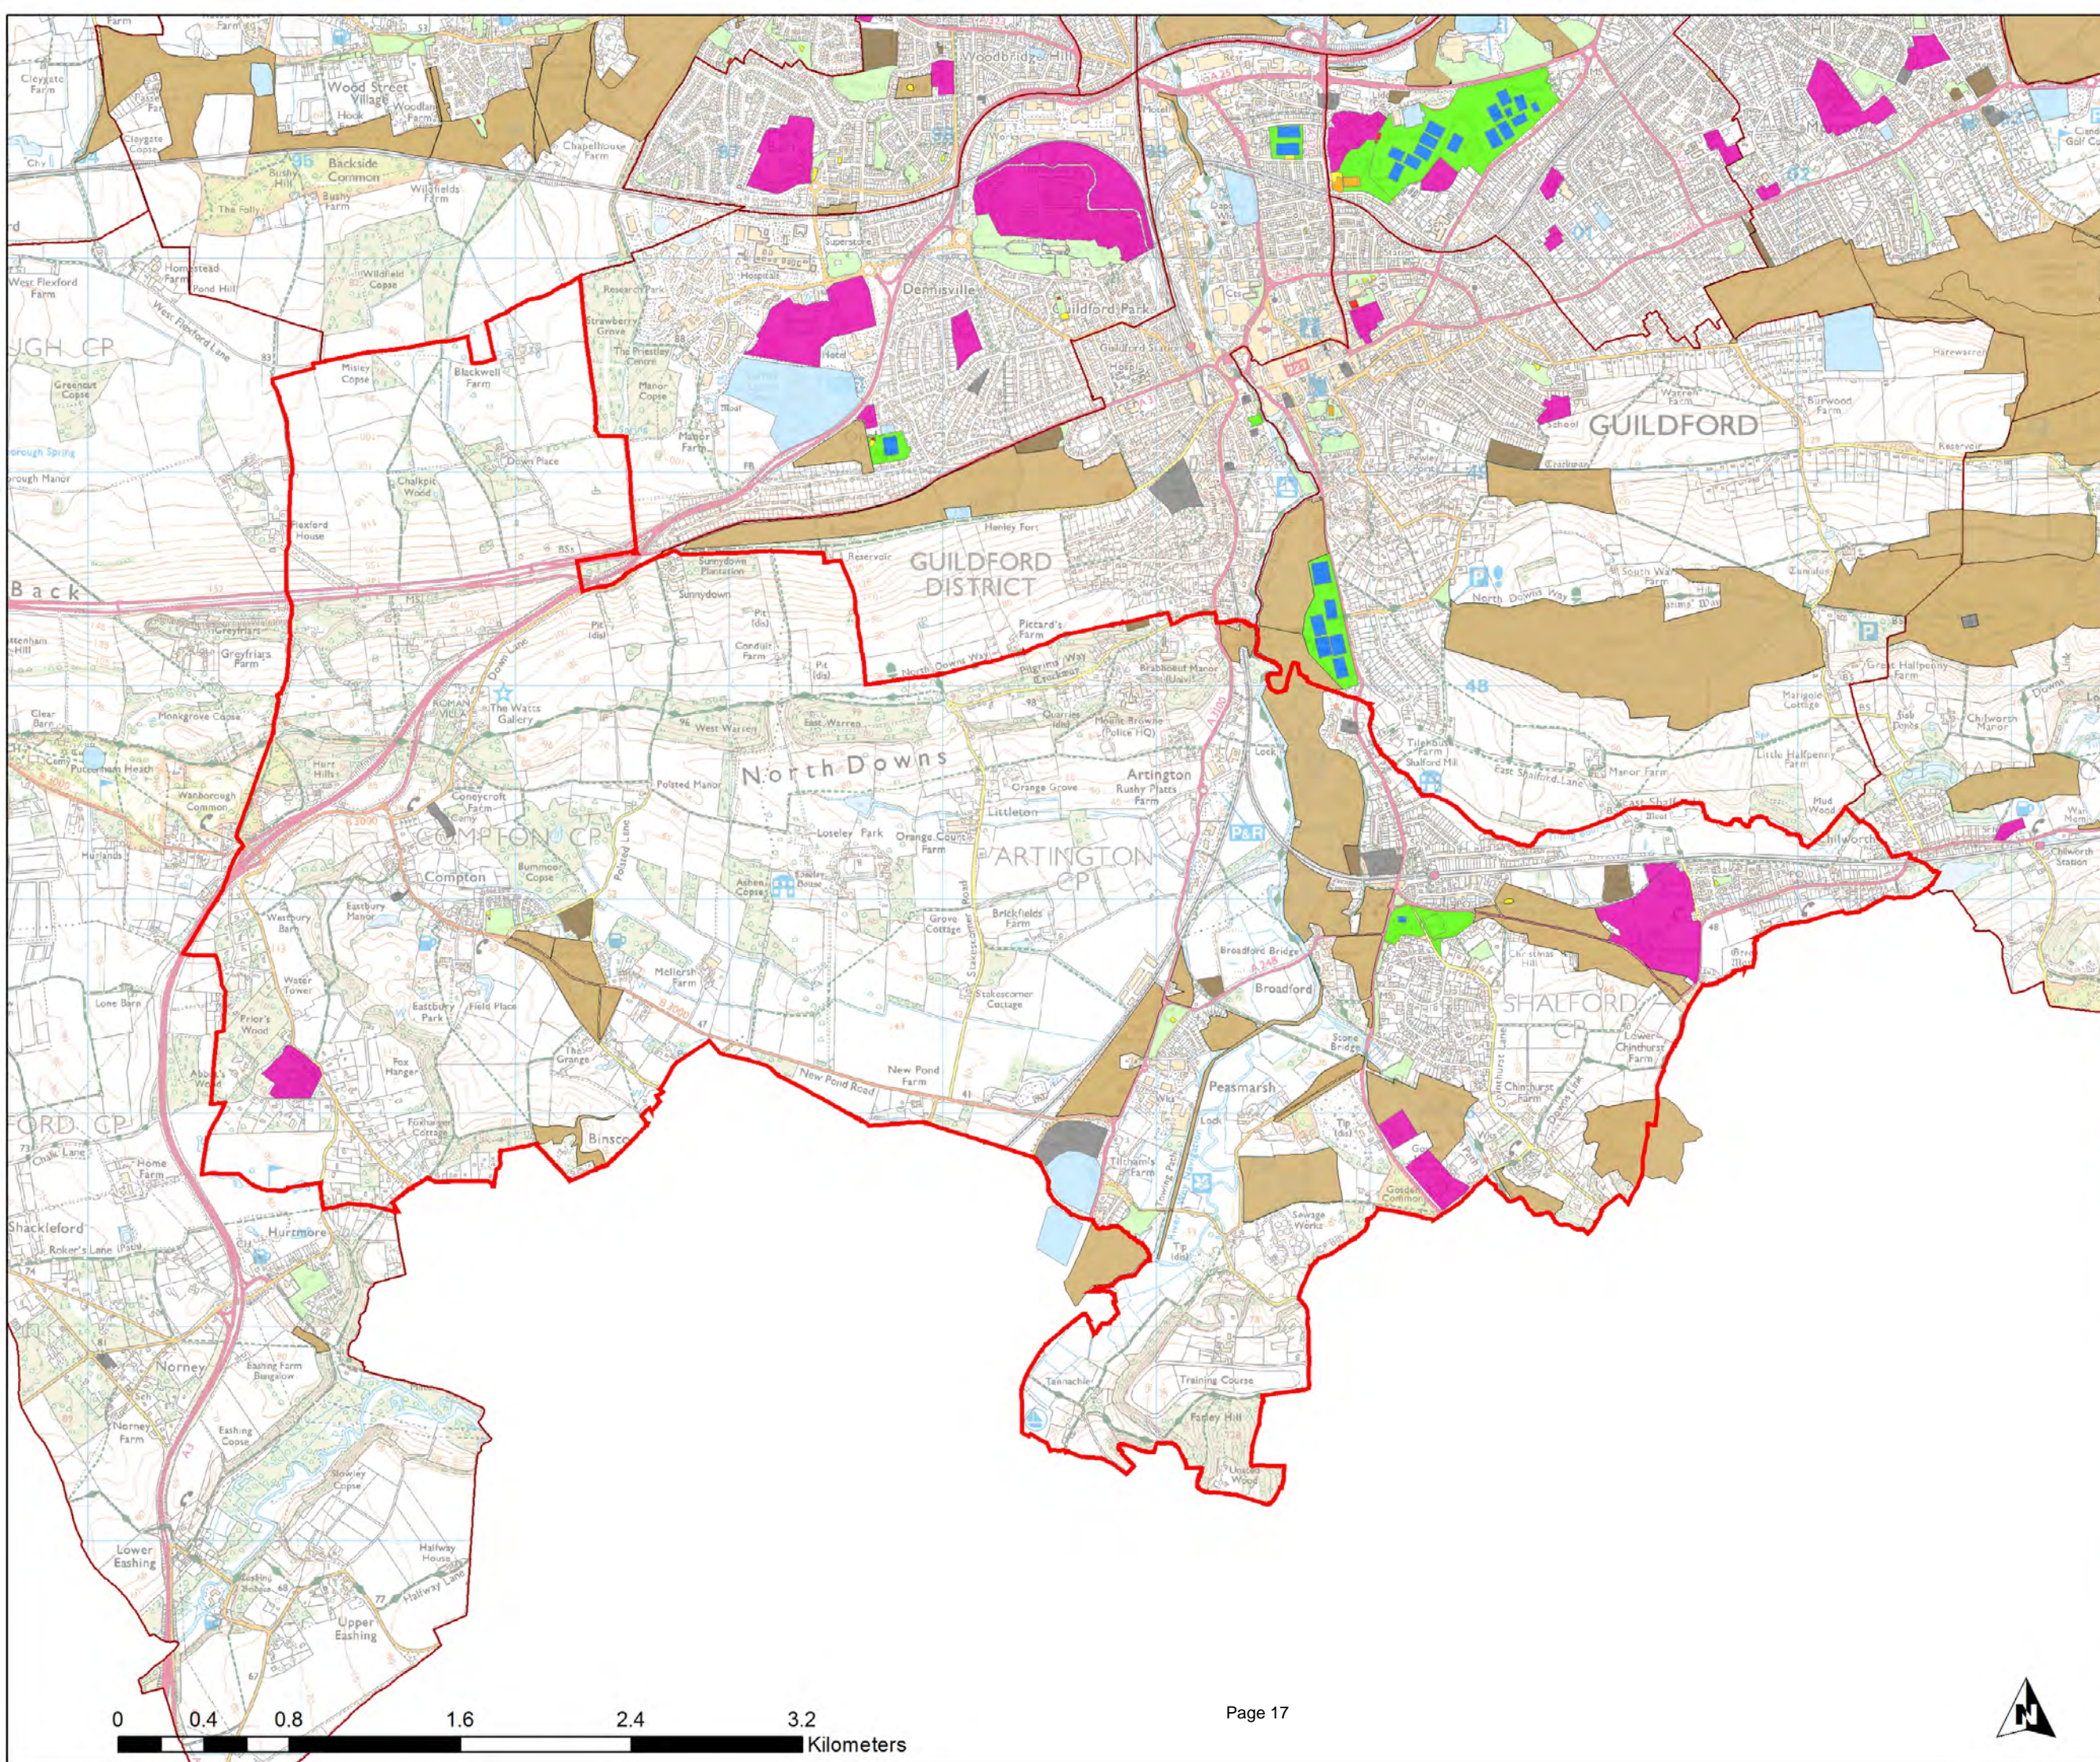

Guildford Open Space Study

Scale: 1:17,276

Map produced on **ethos** Environmental Planning

26/05/2017

Shalford Ward

Legend

- Accessible Natural Green Space
- Allotments
- Amenity Green Space
- Churchyards and Cemeteries
- Education
- Outdoor Sport (Fixed)
- Outdoor Sport (Pitches)
- Outdoor Sport (Private)
- Park and Recreation Ground
- Play Space (Children)
- Play Space (Youth)
- Wards

Guildford Open Space Study

Scale: **1:28,022**

Map produced on

26/05/2017

Legend

- Accessible Natural Green Space
- Allotments
- Amenity Green Space
- Churchyards and Cemeteries
- Education
- Outdoor Sport (Fixed)
- Outdoor Sport (Pitches)
- Outdoor Sport (Private)
- Park and Recreation Ground
- Play Space (Children)
- Play Space (Youth)
- Wards