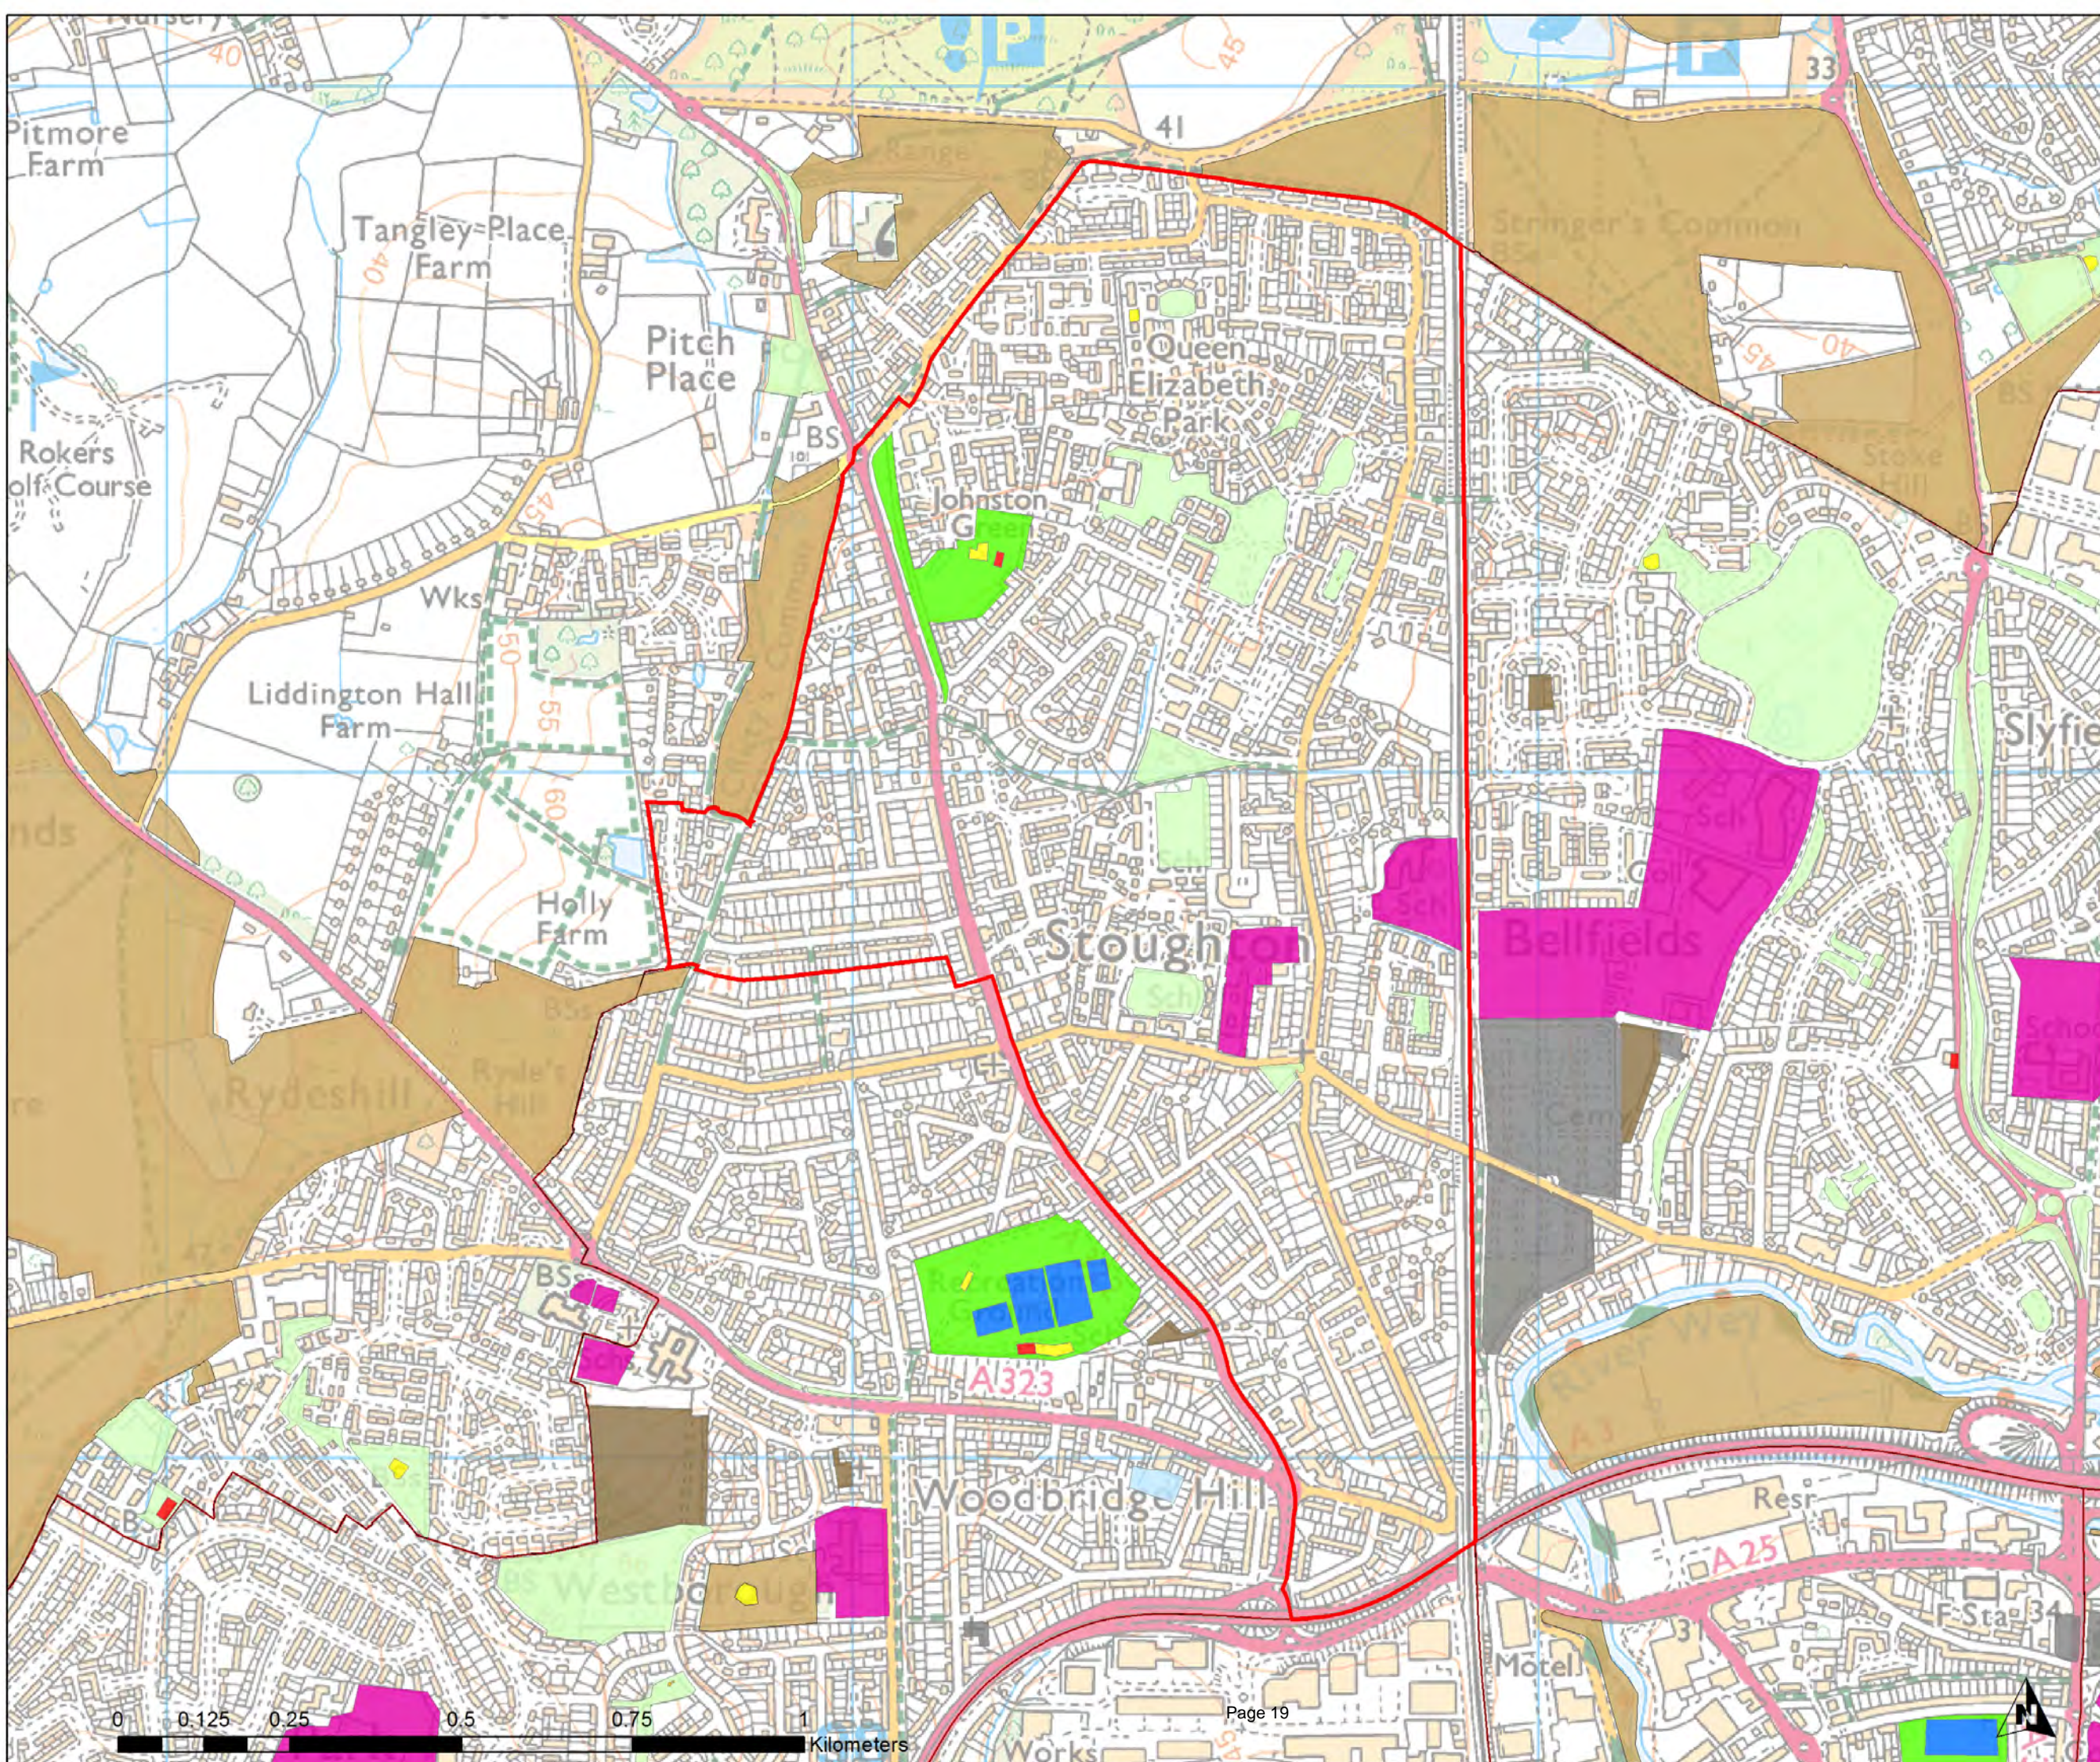

Guildford Open Space Study

Scale: **1:28,022**

Map produced on

26/05/2017

Legend

- Accessible Natural Green Space
- Allotments
- Amenity Green Space
- Churchyards and Cemeteries
- Education
- Outdoor Sport (Fixed)
- Outdoor Sport (Pitches)
- Outdoor Sport (Private)
- Park and Recreation Ground
- Play Space (Children)
- Play Space (Youth)
- Wards

Guildford Open Space Study

GUILD FORD
BOROUGH

Scale: **1:7,769**

Map produced on **26/05/2017**

ethos
Environmental Planning

© Crown Copyright and Database Rights 2017. Ordnance Survey. 100049046

Legend

- Accessible Natural Green Space
- Allotments
- Amenity Green Space
- Churchyards and Cemeteries
- Education
- Outdoor Sport (Fixed)
- Outdoor Sport (Pitches)
- Outdoor Sport (Private)
- Park and Recreation Ground
- Play Space (Children)
- Play Space (Youth)
- Wards

Guildford Open Space Study

Scale: **1:8,733**

Map produced on

26/05/2017

Tillingbourne Ward

Legend

- Accessible Natural Green Space
- Allotments
- Amenity Green Space
- Churchyards and Cemeteries
- Education
- Outdoor Sport (Fixed)
- Outdoor Sport (Pitches)
- Outdoor Sport (Private)
- Park and Recreation Ground
- Play Space (Children)
- Play Space (Youth)
- Wards

Guildford Open Space Study

Scale: **1:31,333**

Map produced on

26/05/2017

Westborough Ward

Legend

- Accessible Natural Green Space
- Allotments
- Amenity Green Space
- Churchyards and Cemeteries
- Education
- Outdoor Sport (Fixed)
- Outdoor Sport (Pitches)
- Outdoor Sport (Private)
- Park and Recreation Ground
- Play Space (Children)
- Play Space (Youth)
- Wards