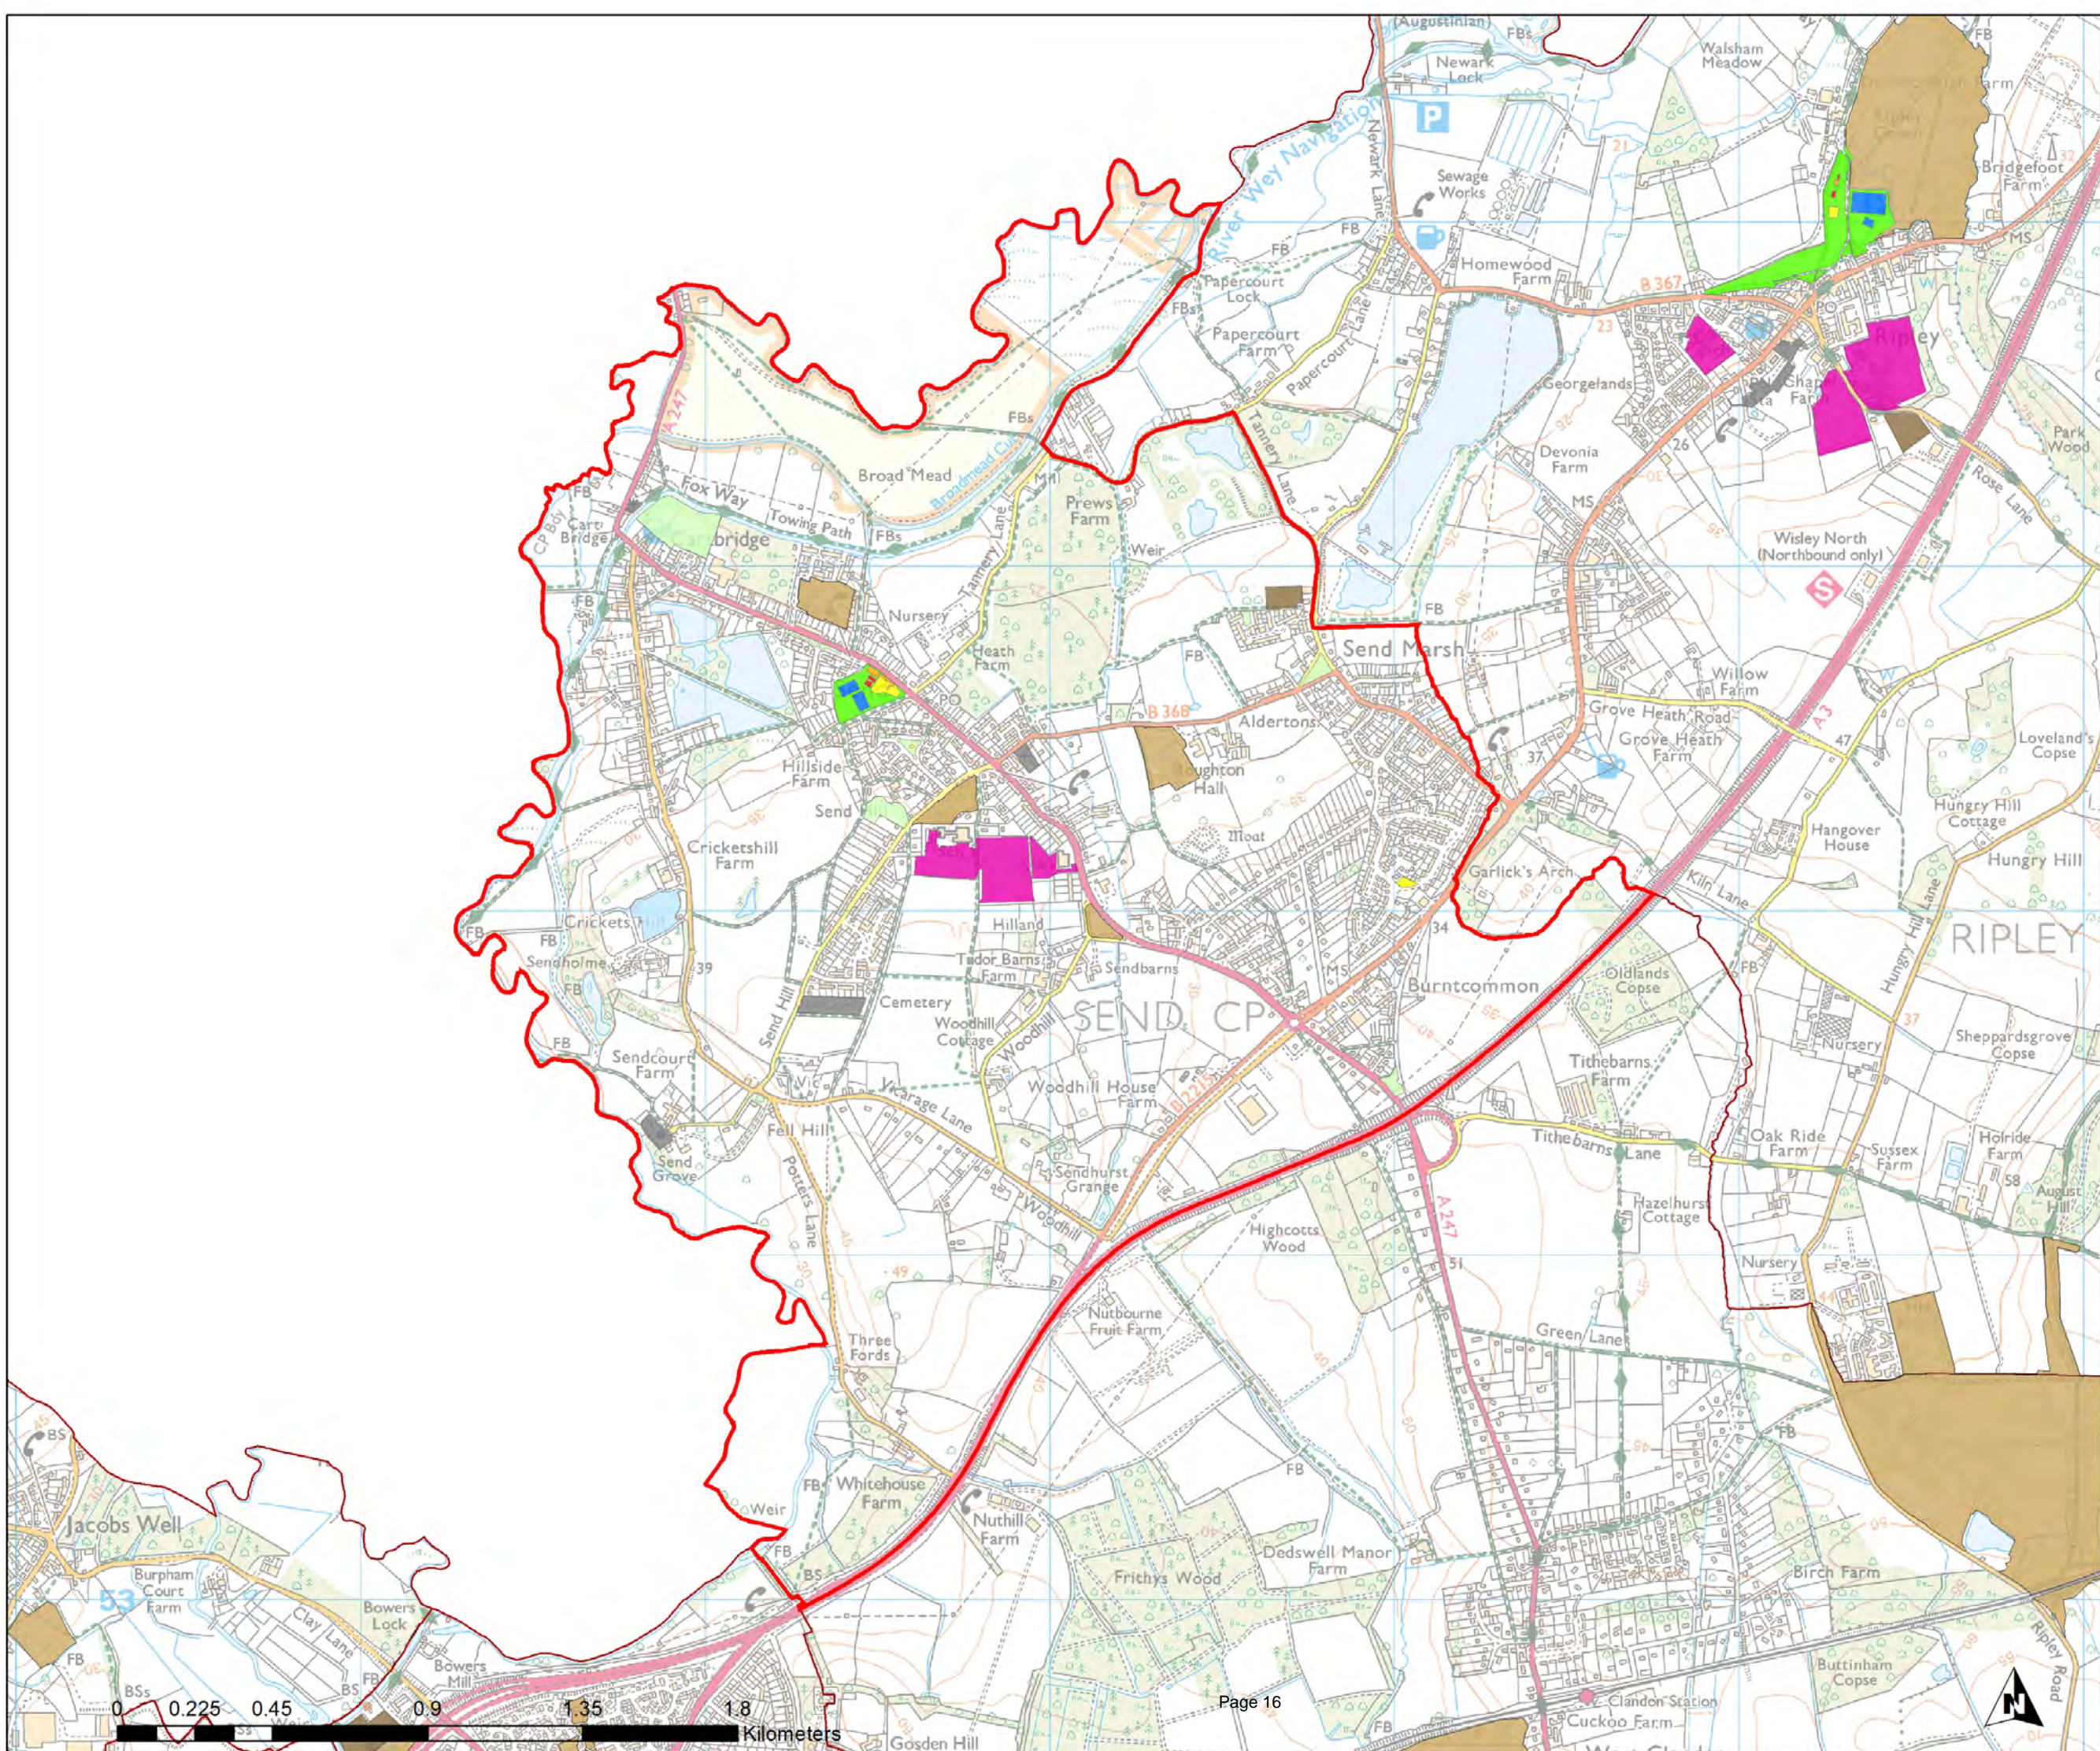

Guildford Open Space Study

Scale: 1:22,588

Map produced on

26/05/2017

Legend

- Accessible Natural Green Space
- Allotments
- Amenity Green Space
- Churchyards and Cemeteries
- Education
- Outdoor Sport (Fixed)
- Outdoor Sport (Pitches)
- Outdoor Sport (Private)
- Park and Recreation Ground
- Play Space (Children)
- Play Space (Youth)
- Wards

Guildford Open Space Study

Scale: 1:17,276

Map produced on **ethos** Environmental Planning

26/05/2017

Shalford Ward

Legend

- Accessible Natural Green Space
- Allotments
- Amenity Green Space
- Churchyards and Cemeteries
- Education
- Outdoor Sport (Fixed)
- Outdoor Sport (Pitches)
- Outdoor Sport (Private)
- Park and Recreation Ground
- Play Space (Children)
- Play Space (Youth)
- Wards