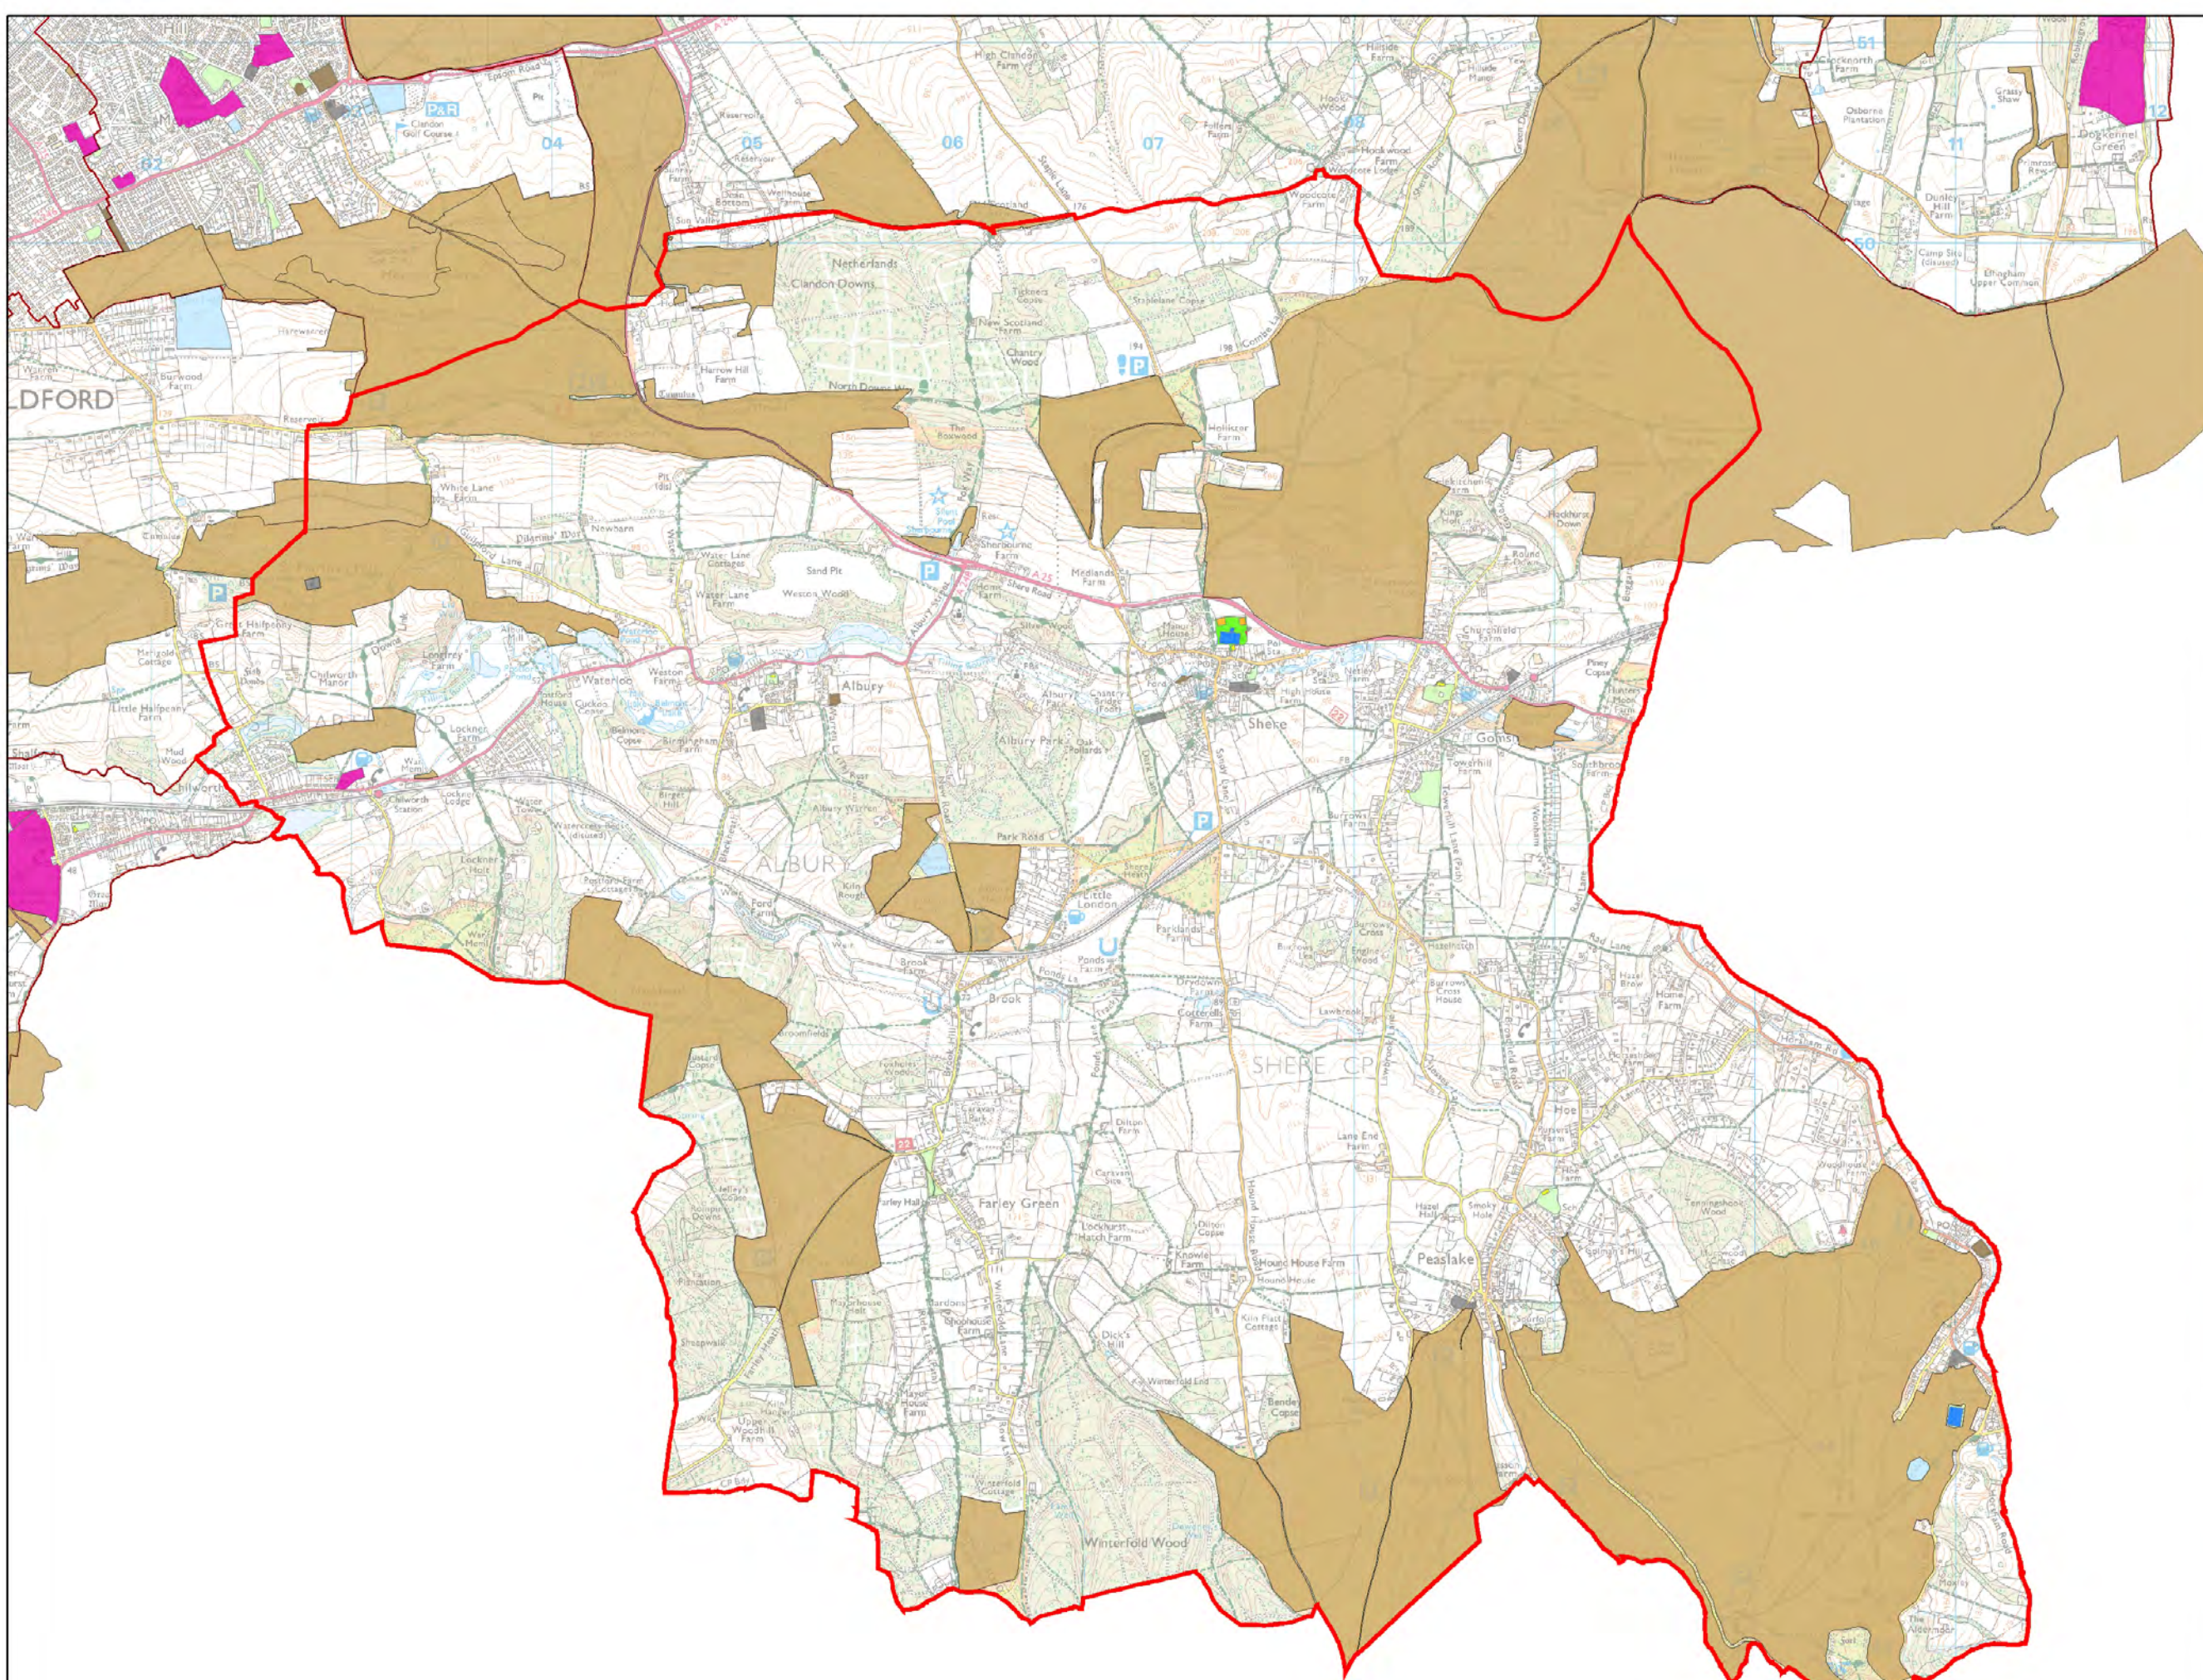

Guildford Open Space Study

GUILD FORD
BOROUGH

Scale: **1:7,769**

Map produced on **26/05/2017**

ethos
Environmental Planning

© Crown Copyright and Database Rights 2017. Ordnance Survey. 100049046

Legend

- Accessible Natural Green Space
- Allotments
- Amenity Green Space
- Churchyards and Cemeteries
- Education
- Outdoor Sport (Fixed)
- Outdoor Sport (Pitches)
- Outdoor Sport (Private)
- Park and Recreation Ground
- Play Space (Children)
- Play Space (Youth)
- Wards

Guildford Open Space Study

Scale: **1:8,733**

Map produced on

26/05/2017

Tillingbourne Ward

Legend

- Accessible Natural Green Space
- Allotments
- Amenity Green Space
- Churchyards and Cemeteries
- Education
- Outdoor Sport (Fixed)
- Outdoor Sport (Pitches)
- Outdoor Sport (Private)
- Park and Recreation Ground
- Play Space (Children)
- Play Space (Youth)
- Wards

Guildford Open Space Study

Scale: **1:31,333**

Map produced on

26/05/2017

Westborough Ward

Legend

- Accessible Natural Green Space
- Allotments
- Amenity Green Space
- Churchyards and Cemeteries
- Education
- Outdoor Sport (Fixed)
- Outdoor Sport (Pitches)
- Outdoor Sport (Private)
- Park and Recreation Ground
- Play Space (Children)
- Play Space (Youth)
- Wards

Guildford Open Space Study

Scale: 1:24,835

Map produced on 26/05/2017