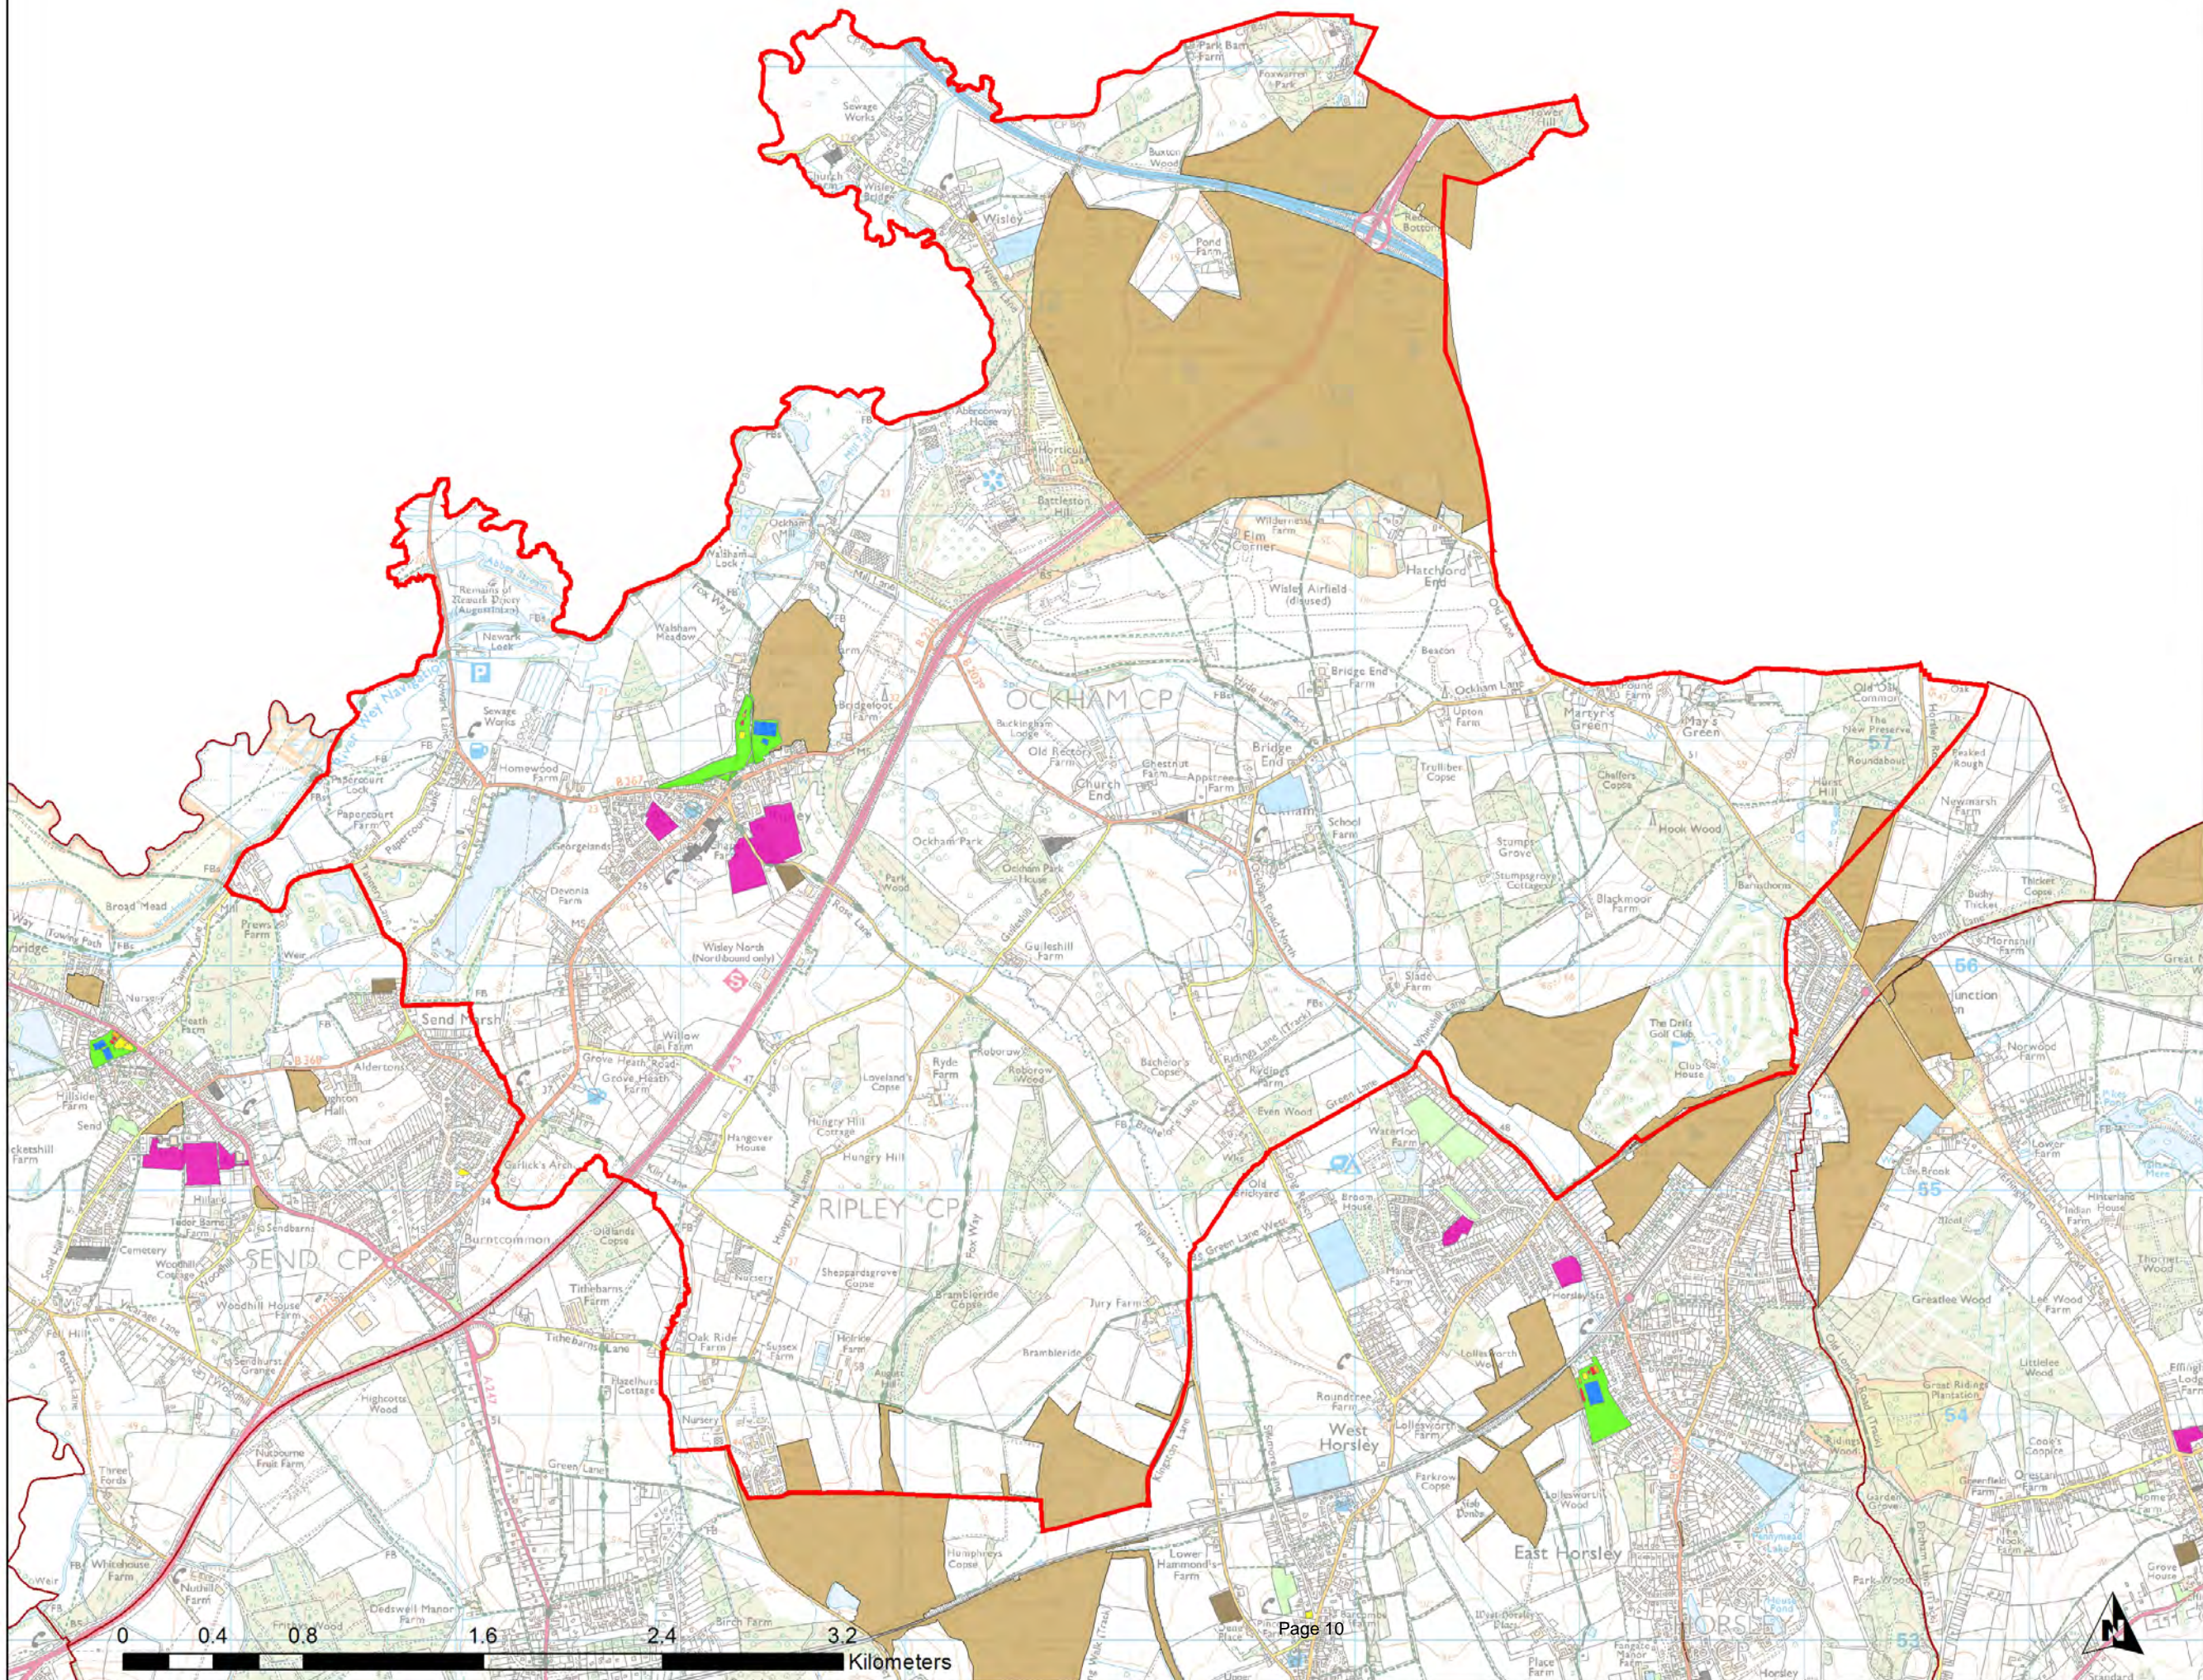

Guildford Open Space Study

Scale: **1:28,832**

Map produced on

26/05/2017

Legend

- Accessible Natural Green Space
- Allotments
- Amenity Green Space
- Churchyards and Cemeteries
- Education
- Outdoor Sport (Fixed)
- Outdoor Sport (Pitches)
- Outdoor Sport (Private)
- Park and Recreation Ground
- Play Space (Children)
- Play Space (Youth)
- Wards

Guildford Open Space Study

Scale: **1:12,365**

Map produced on

26/05/2017

Holy Trinity Ward

Legend

- Accessible Natural Green Space
- Allotments
- Amenity Green Space
- Churchyards and Cemeteries
- Education
- Outdoor Sport (Fixed)
- Outdoor Sport (Pitches)
- Outdoor Sport (Private)
- Park and Recreation Ground
- Play Space (Children)
- Play Space (Youth)
- Wards

Guildford Open Space Study

Scale: 1:12,722

Map produced on
26/05/2017

Legend

- Accessible Natural Green Space
- Allotments
- Amenity Green Space
- Churchyards and Cemeteries
- Education
- Outdoor Sport (Fixed)
- Outdoor Sport (Pitches)
- Outdoor Sport (Private)
- Park and Recreation Ground
- Play Space (Children)
- Play Space (Youth)
- Wards

Guildford Open Space Study

Scale: 1:27,775

Map produced on

26/05/2017

Merrow Ward

Legend

- Accessible Natural Green Space
- Allotments
- Amenity Green Space
- Churchyards and Cemeteries
- Education
- Outdoor Sport (Fixed)
- Outdoor Sport (Pitches)
- Outdoor Sport (Private)
- Park and Recreation Ground
- Play Space (Children)
- Play Space (Youth)
- Wards