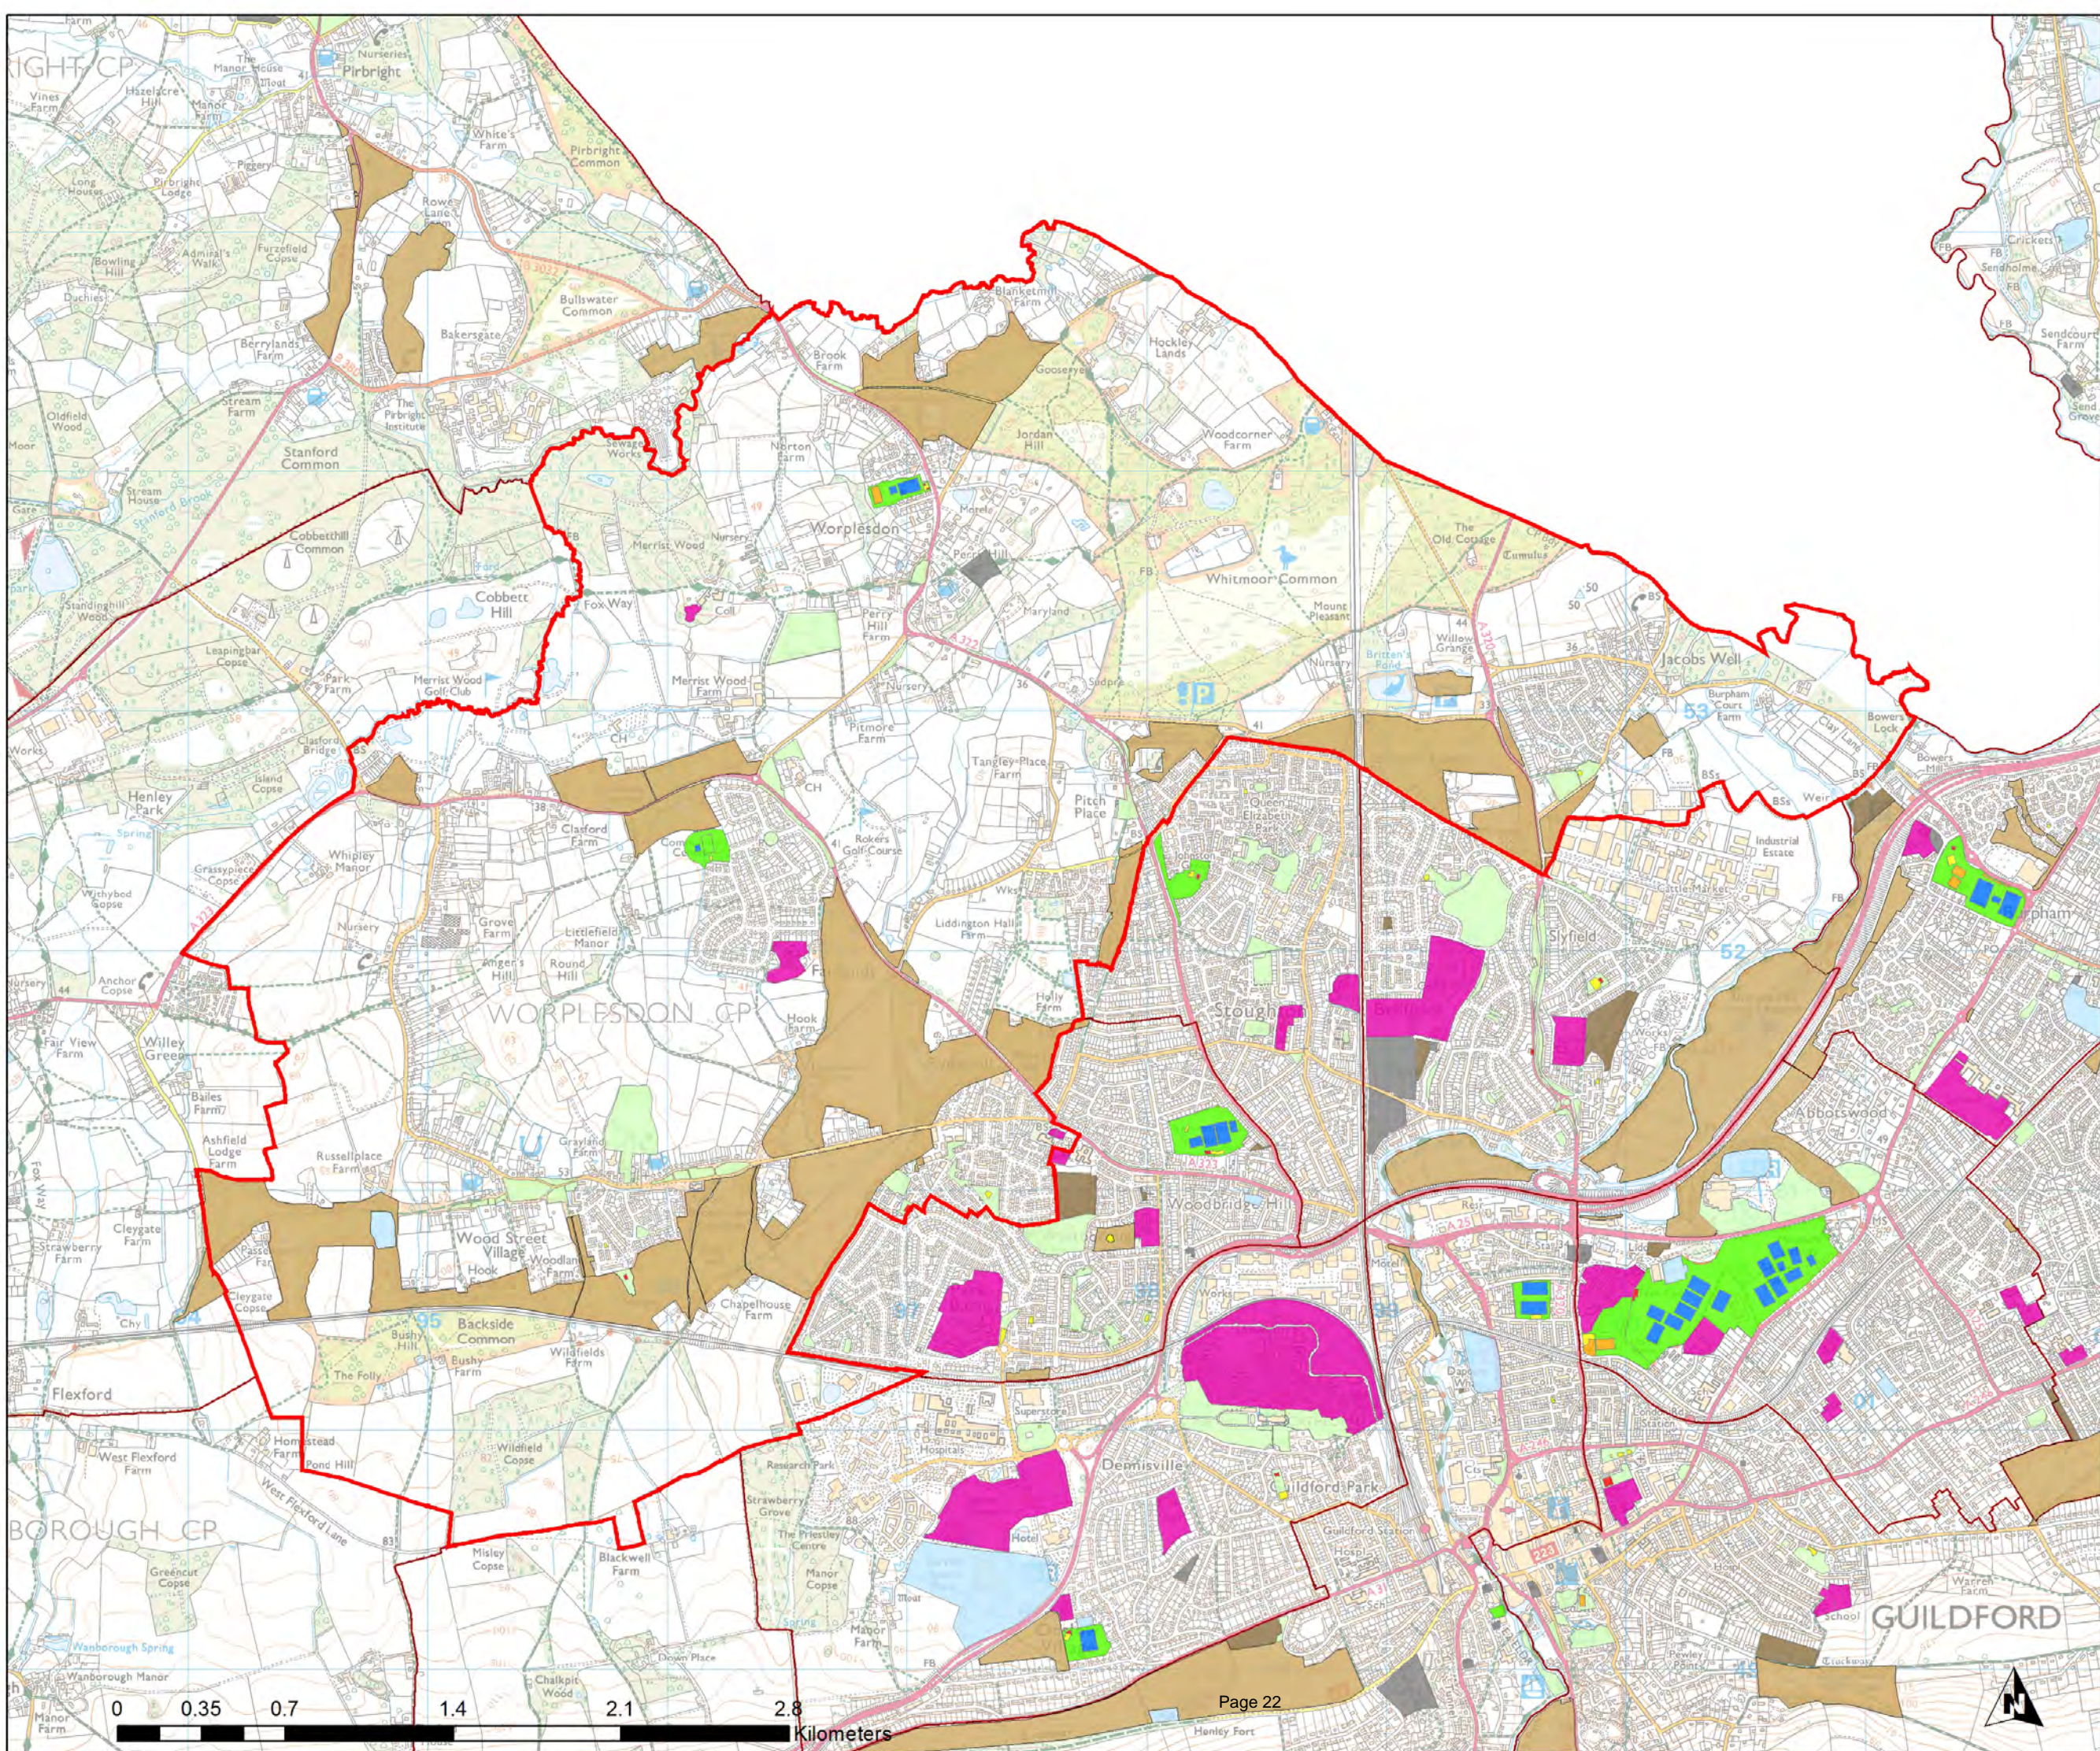

Guildford Open Space Study

Scale: **1:31,333**

Map produced on

26/05/2017

Westborough Ward

Legend

- Accessible Natural Green Space
- Allotments
- Amenity Green Space
- Churchyards and Cemeteries
- Education
- Outdoor Sport (Fixed)
- Outdoor Sport (Pitches)
- Outdoor Sport (Private)
- Park and Recreation Ground
- Play Space (Children)
- Play Space (Youth)
- Wards

Guildford Open Space Study

Scale: 1:7,312

Map produced on

26/05/2017

Worplesdon Ward

Legend

- Accessible Natural Green Space
- Allotments
- Amenity Green Space
- Churchyards and Cemeteries
- Education
- Outdoor Sport (Fixed)
- Outdoor Sport (Pitches)
- Outdoor Sport (Private)
- Park and Recreation Ground
- Play Space (Children)
- Play Space (Youth)
- Wards

Guildford Open Space Study

Scale: 1:24,835

Map produced on 26/05/2017