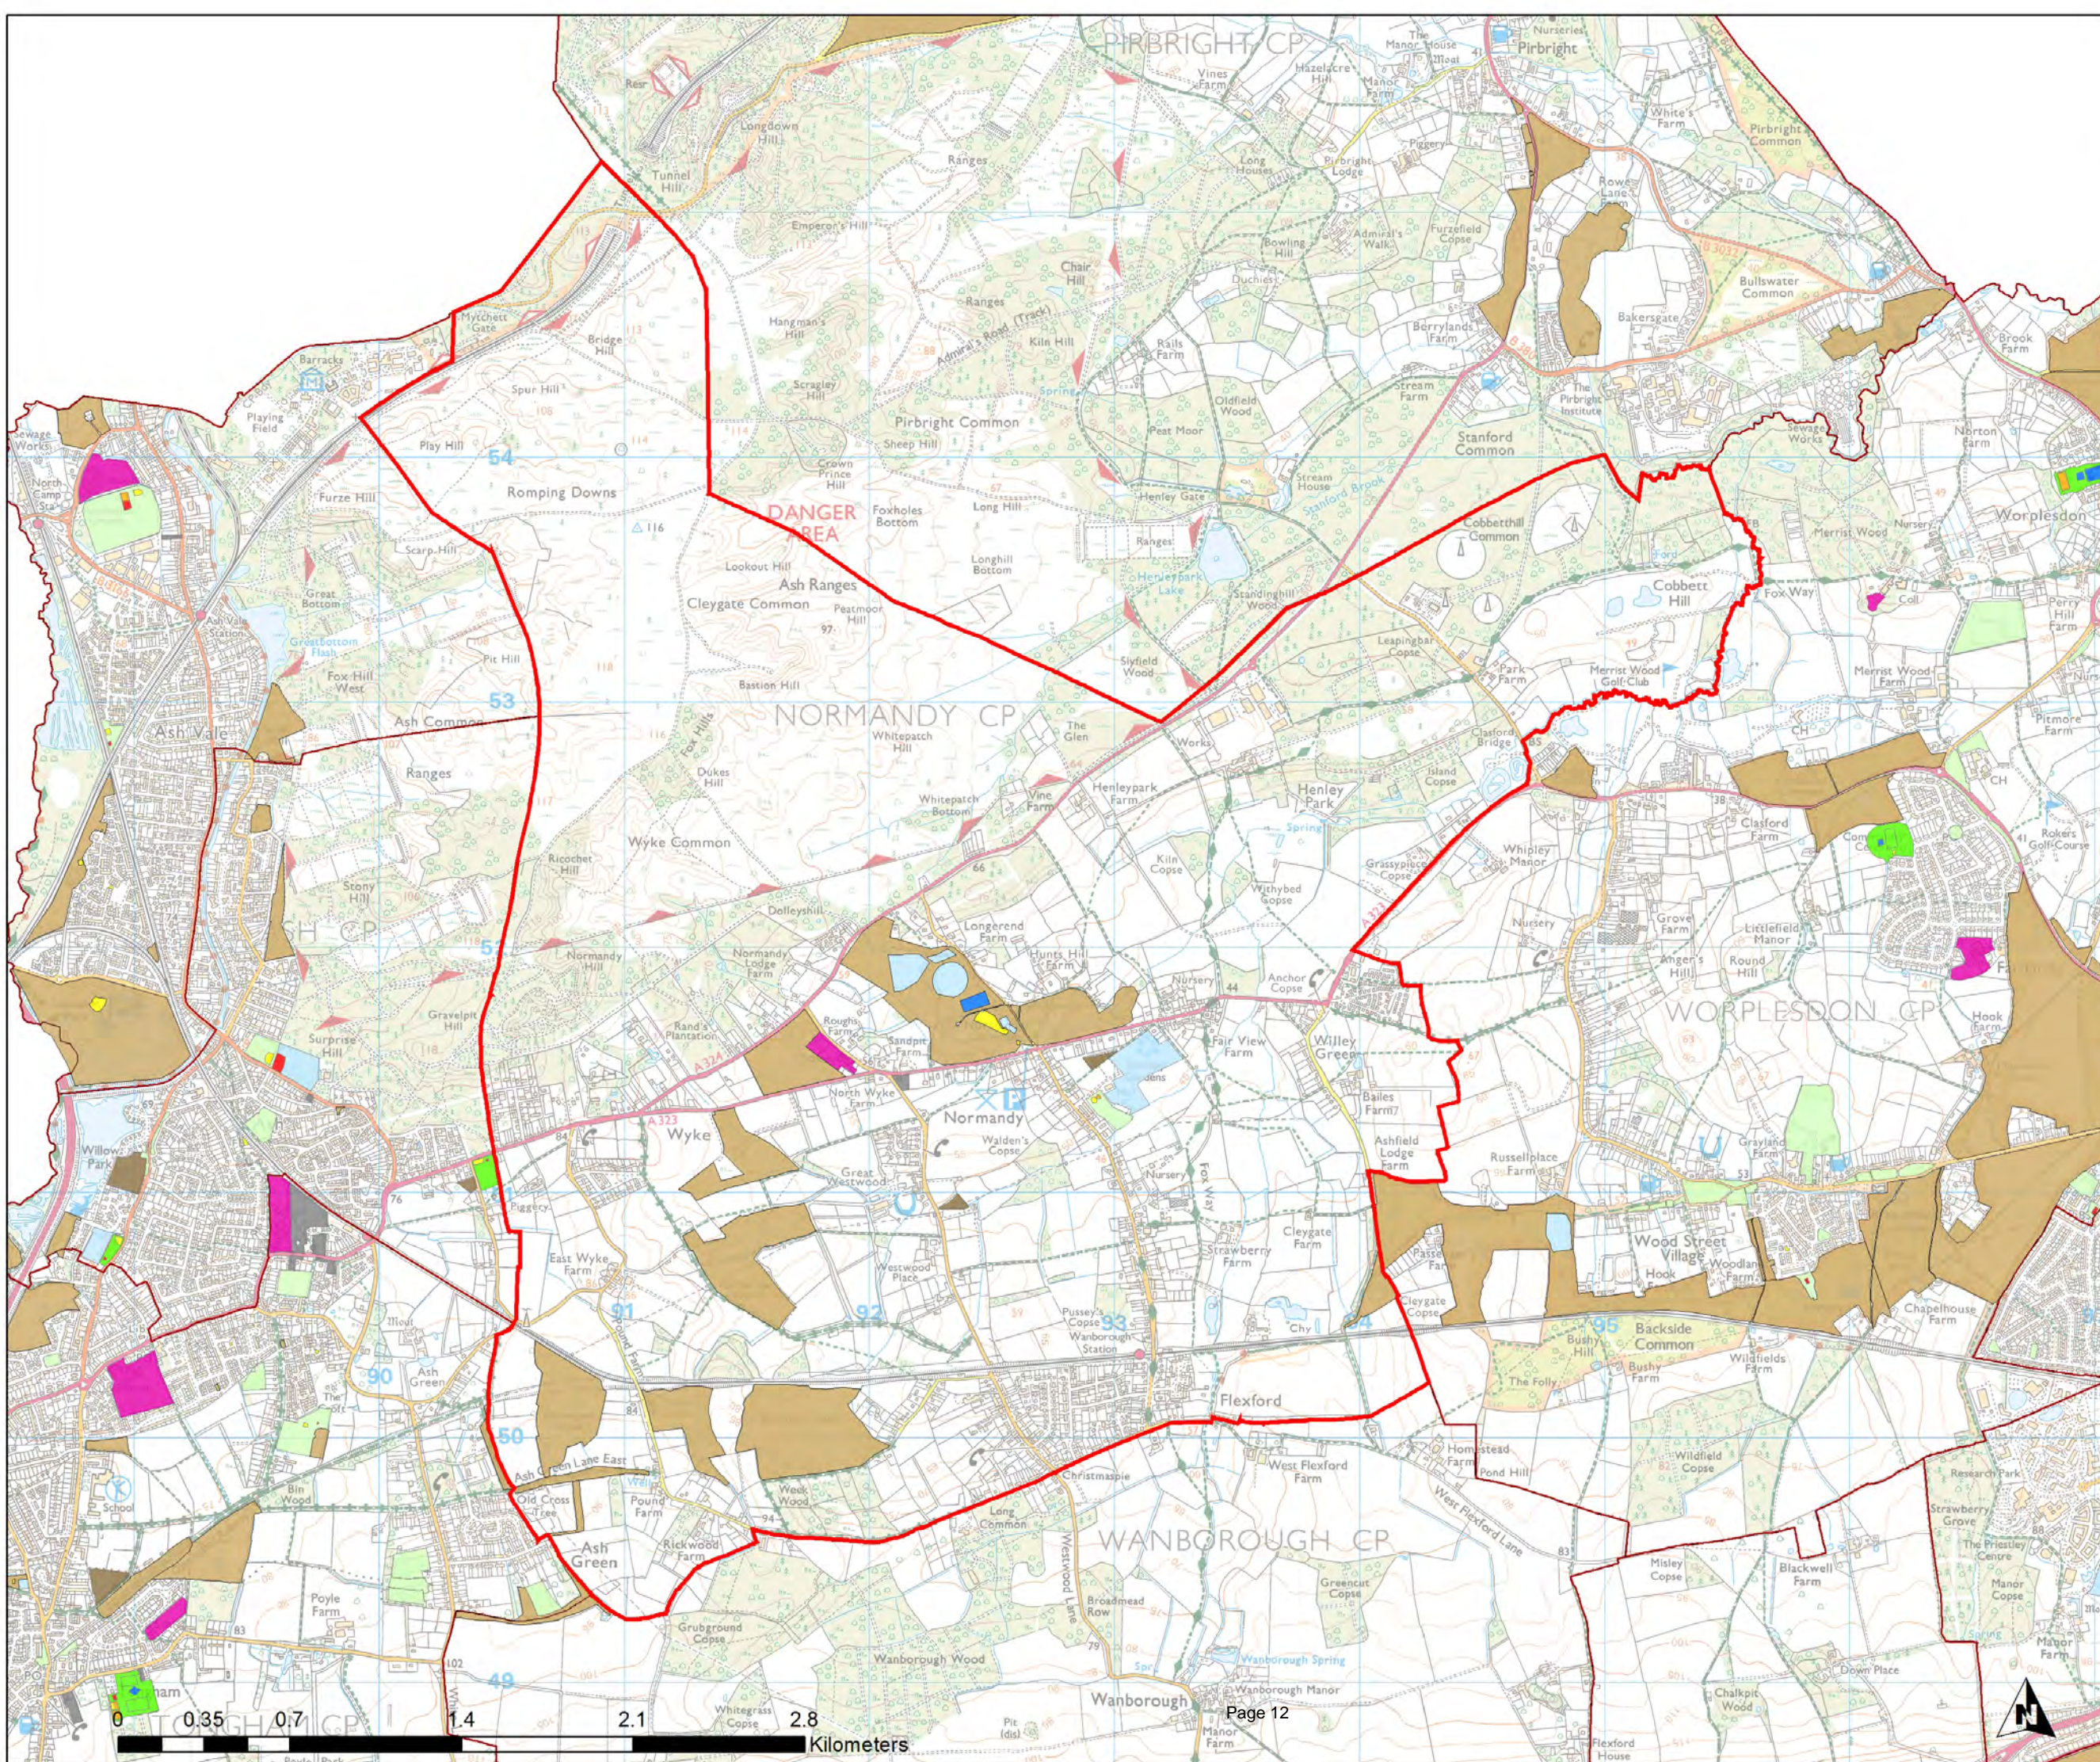

Guildford Open Space Study

Scale: 1:27,775

Map produced on

26/05/2017

Merrow Ward

Legend

- Accessible Natural Green Space
- Allotments
- Amenity Green Space
- Churchyards and Cemeteries
- Education
- Outdoor Sport (Fixed)
- Outdoor Sport (Pitches)
- Outdoor Sport (Private)
- Park and Recreation Ground
- Play Space (Children)
- Play Space (Youth)
- Wards

Guildford Open Space Study

Scale: **1:11,887**

Map produced on

26/05/2017

Normandy Ward

Legend

- Accessible Natural Green Space
- Allotments
- Amenity Green Space
- Churchyards and Cemeteries
- Education
- Outdoor Sport (Fixed)
- Outdoor Sport (Pitches)
- Outdoor Sport (Private)
- Park and Recreation Ground
- Play Space (Children)
- Play Space (Youth)
- Wards

Guildford Open Space Study

Scale: 1:24,435

Map produced on

26/05/2017

Legend

- Accessible Natural Green Space
- Allotments
- Amenity Green Space
- Churchyards and Cemeteries
- Education
- Outdoor Sport (Fixed)
- Outdoor Sport (Pitches)
- Outdoor Sport (Private)
- Park and Recreation Ground
- Play Space (Children)
- Play Space (Youth)
- Wards