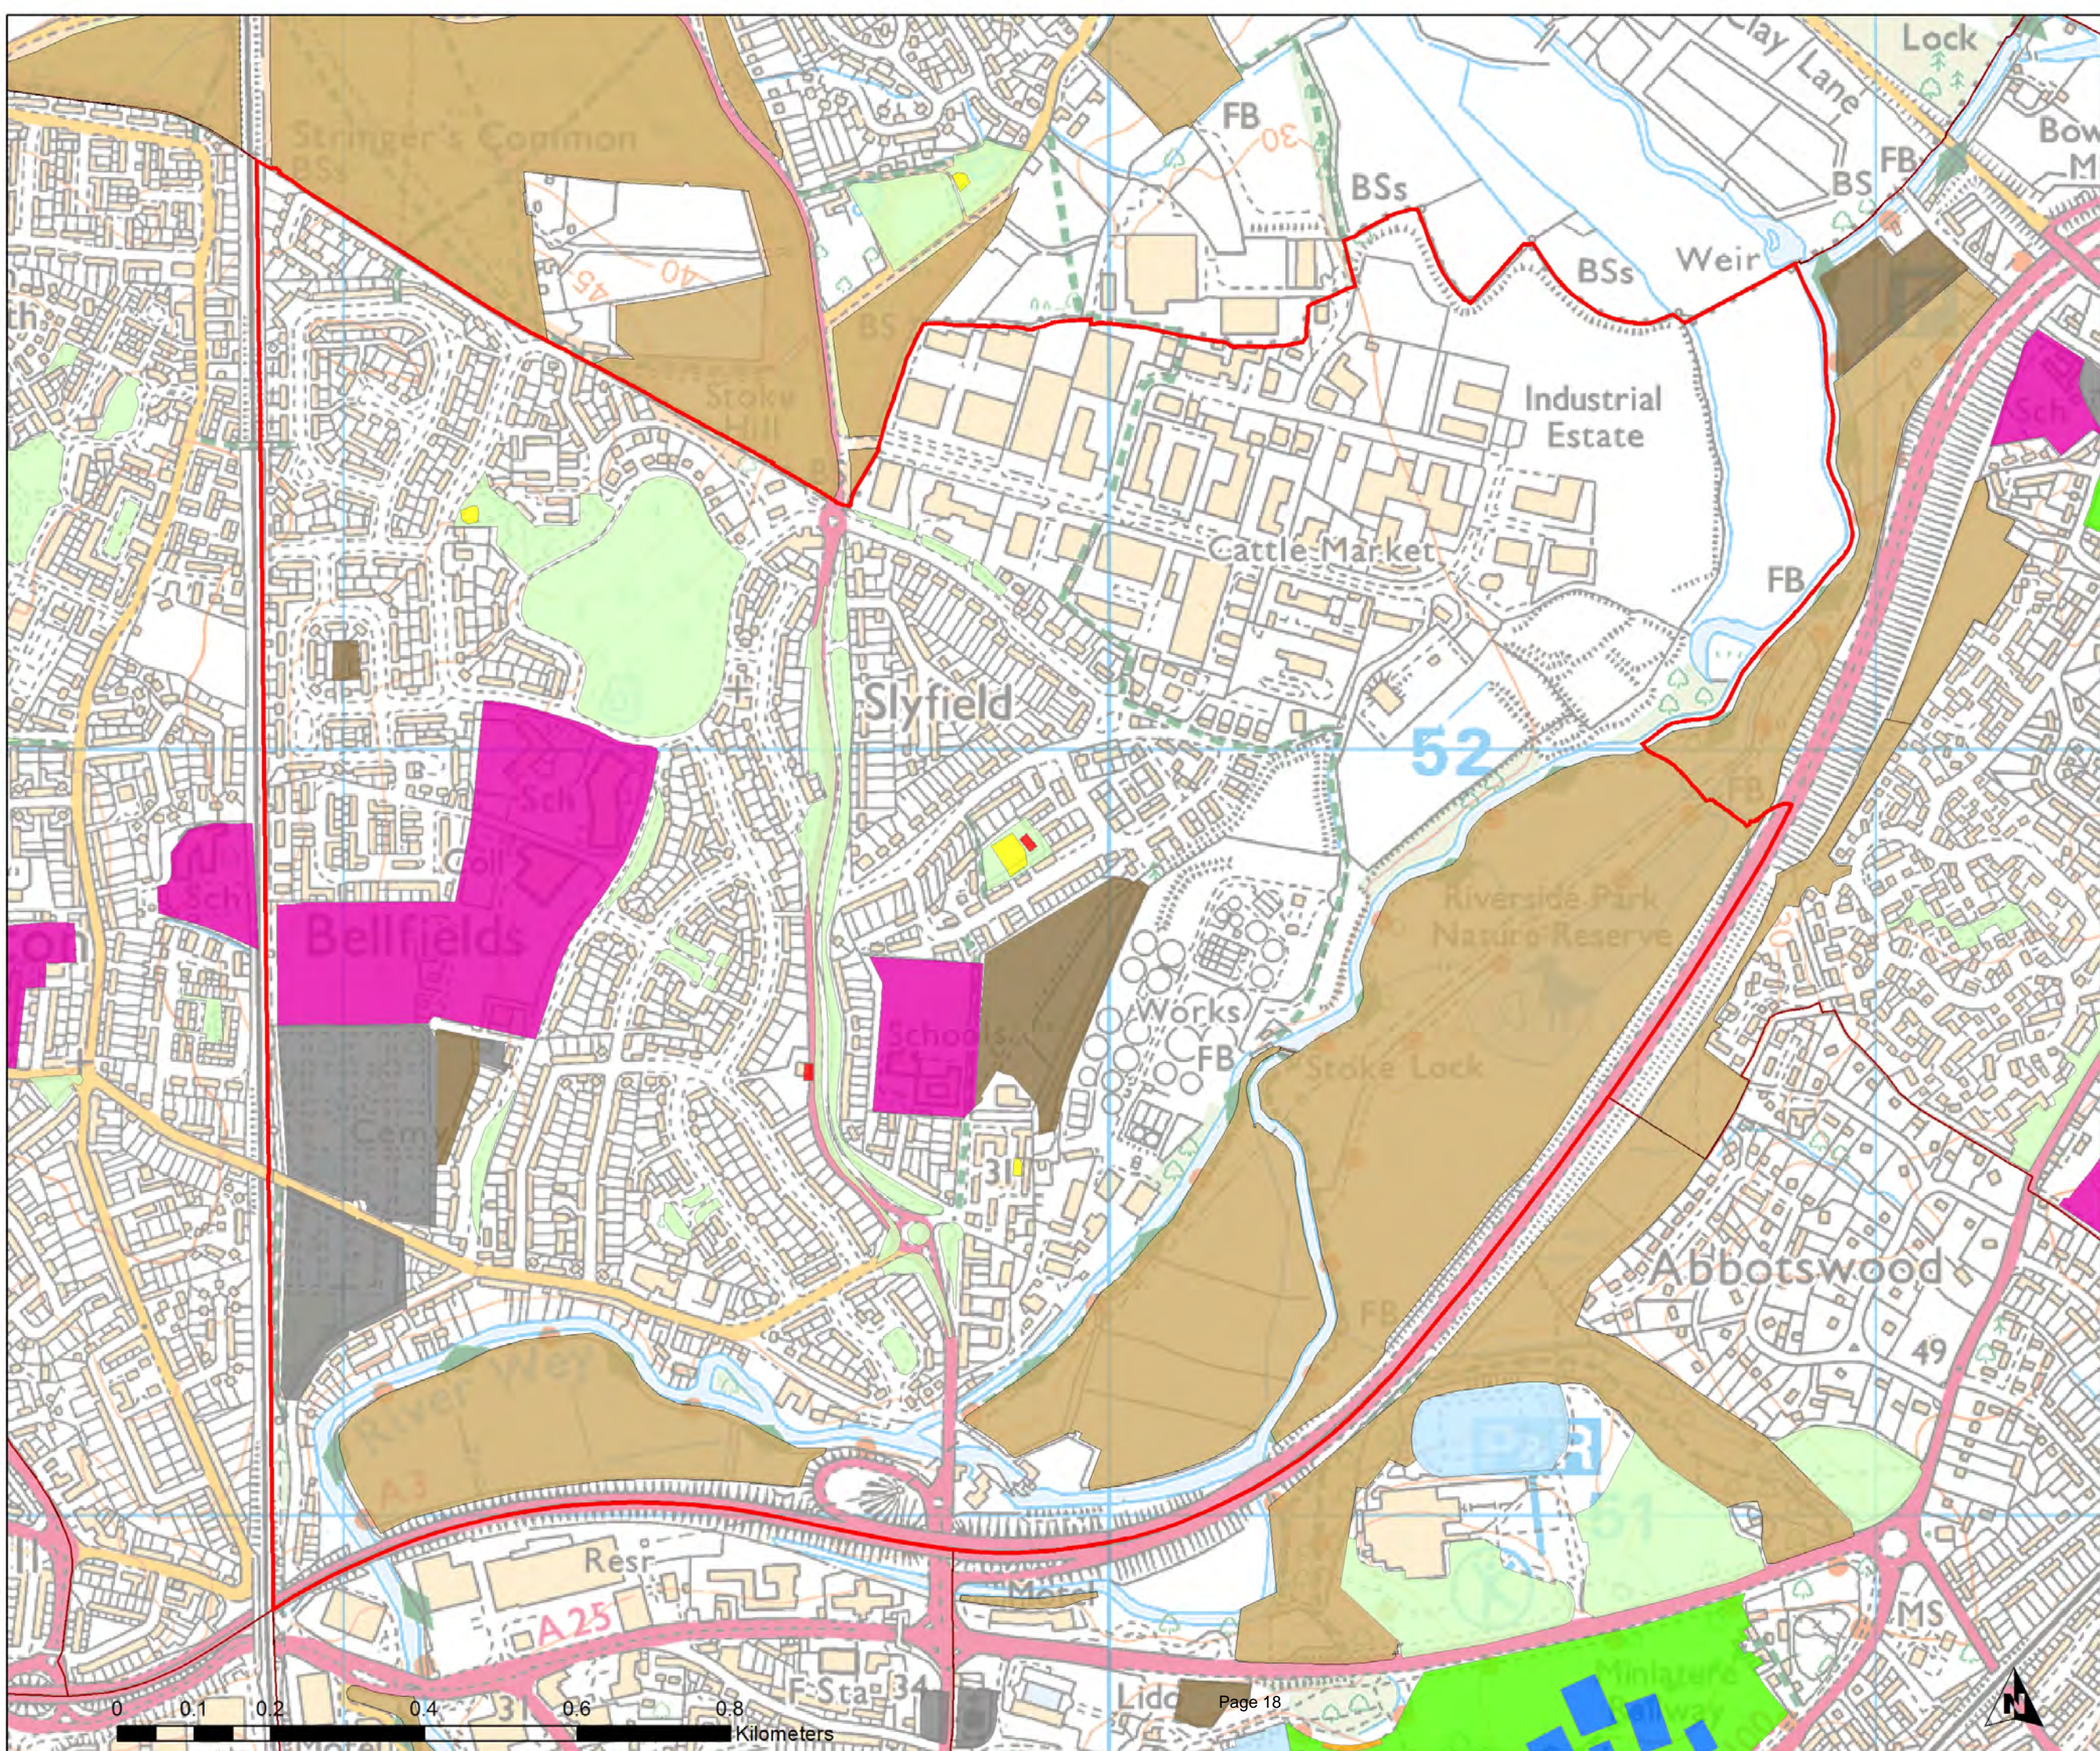

Guildford Open Space Study

Scale: 1:17,276

Map produced on **ethos** Environmental Planning

26/05/2017

Shalford Ward

Legend

- Accessible Natural Green Space
- Allotments
- Amenity Green Space
- Churchyards and Cemeteries
- Education
- Outdoor Sport (Fixed)
- Outdoor Sport (Pitches)
- Outdoor Sport (Private)
- Park and Recreation Ground
- Play Space (Children)
- Play Space (Youth)
- Wards

Guildford Open Space Study

Scale: **1:28,022**

Map produced on

26/05/2017

Legend

- Accessible Natural Green Space
- Allotments
- Amenity Green Space
- Churchyards and Cemeteries
- Education
- Outdoor Sport (Fixed)
- Outdoor Sport (Pitches)
- Outdoor Sport (Private)
- Park and Recreation Ground
- Play Space (Children)
- Play Space (Youth)
- Wards

Guildford Open Space Study

GUILD FORD
BOROUGH

Scale: **1:7,769**

Map produced on **26/05/2017**

ethos
Environmental Planning

© Crown Copyright and Database Rights 2017. Ordnance Survey. 100049046

Legend

- Accessible Natural Green Space
- Allotments
- Amenity Green Space
- Churchyards and Cemeteries
- Education
- Outdoor Sport (Fixed)
- Outdoor Sport (Pitches)
- Outdoor Sport (Private)
- Park and Recreation Ground
- Play Space (Children)
- Play Space (Youth)
- Wards

Guildford Open Space Study

Scale: **1:8,733**

Map produced on

26/05/2017

Tillingbourne Ward

Legend

- Accessible Natural Green Space
- Allotments
- Amenity Green Space
- Churchyards and Cemeteries
- Education
- Outdoor Sport (Fixed)
- Outdoor Sport (Pitches)
- Outdoor Sport (Private)
- Park and Recreation Ground
- Play Space (Children)
- Play Space (Youth)
- Wards