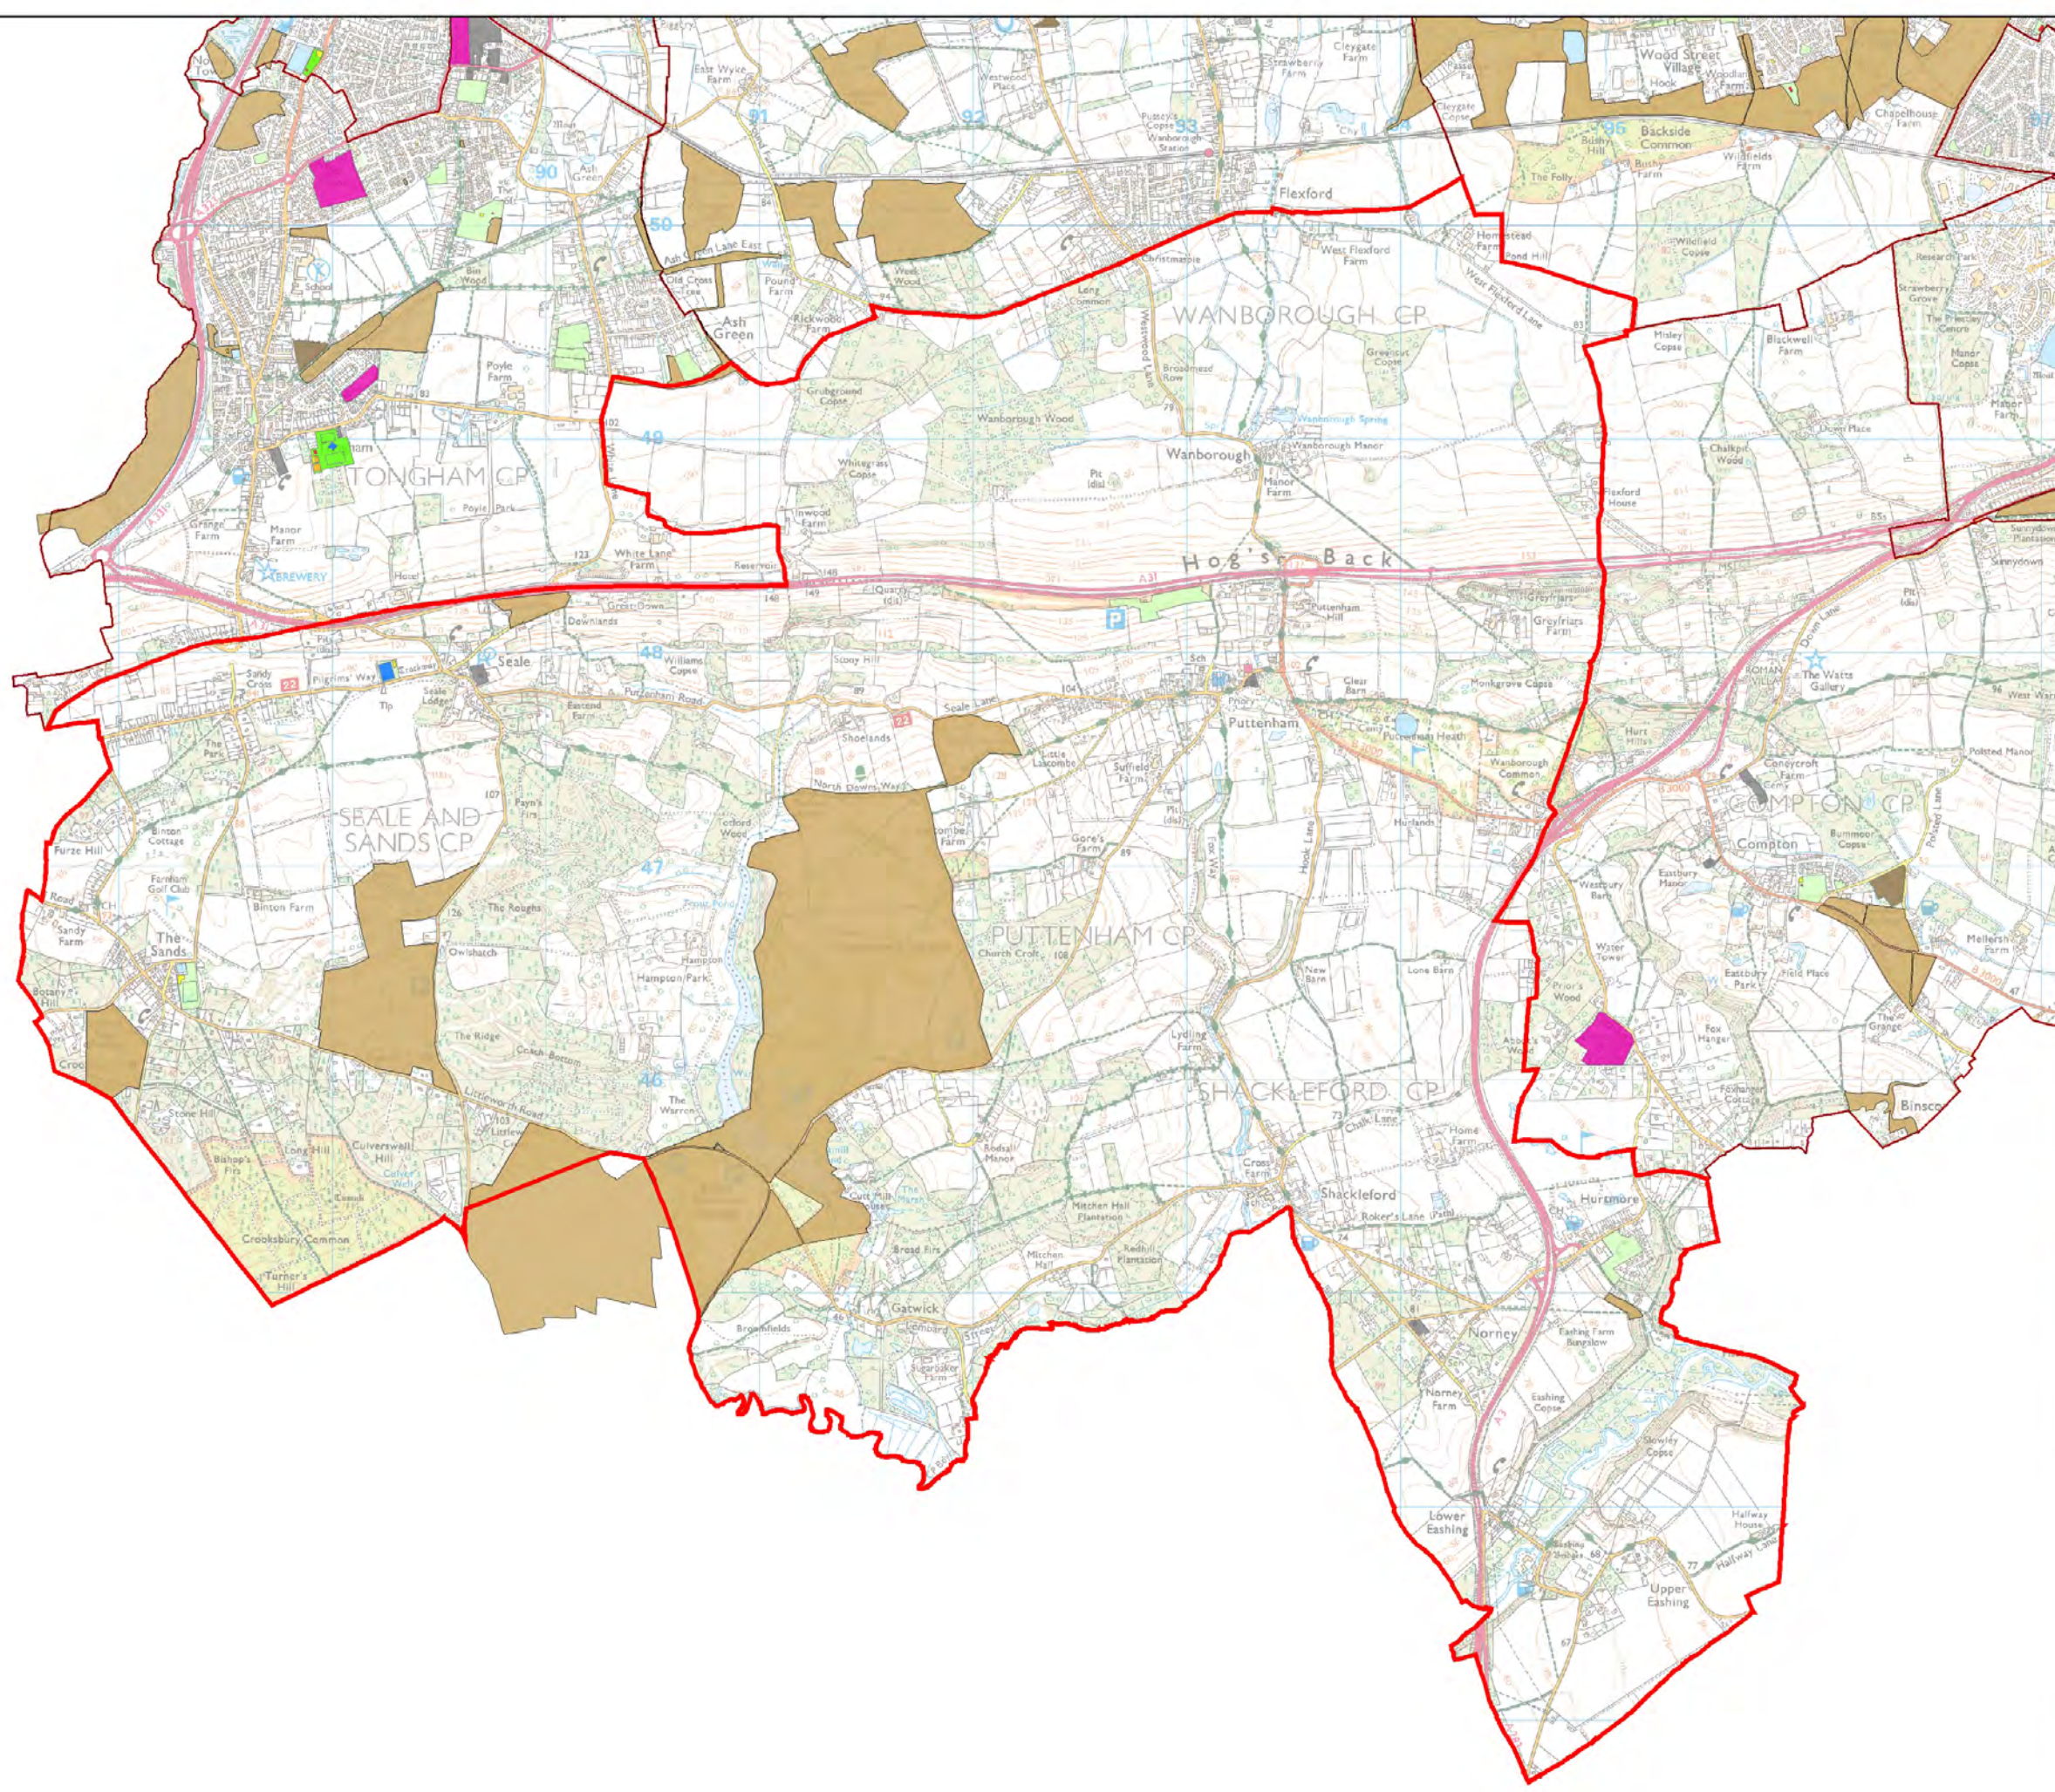

Guildford Open Space Study

GUILDFORD BOROUGH

Scale: **1:10,000**

Map produced on **26/05/2017**

Legend

- Accessible Natural Green Space
- Allotments
- Amenity Green Space
- Churchyards and Cemeteries
- Education
- Outdoor Sport (Fixed)
- Outdoor Sport (Pitches)
- Outdoor Sport (Private)
- Park and Recreation Ground
- Play Space (Children)
- Play Space (Youth)
- Wards

Guildford Open Space Study

Scale: **1:30,867**

Map produced on

26/05/2017

Legend

- Accessible Natural Green Space
- Allotments
- Amenity Green Space
- Churchyards and Cemeteries
- Education
- Outdoor Sport (Fixed)
- Outdoor Sport (Pitches)
- Outdoor Sport (Private)
- Park and Recreation Ground
- Play Space (Children)
- Play Space (Youth)
- Wards