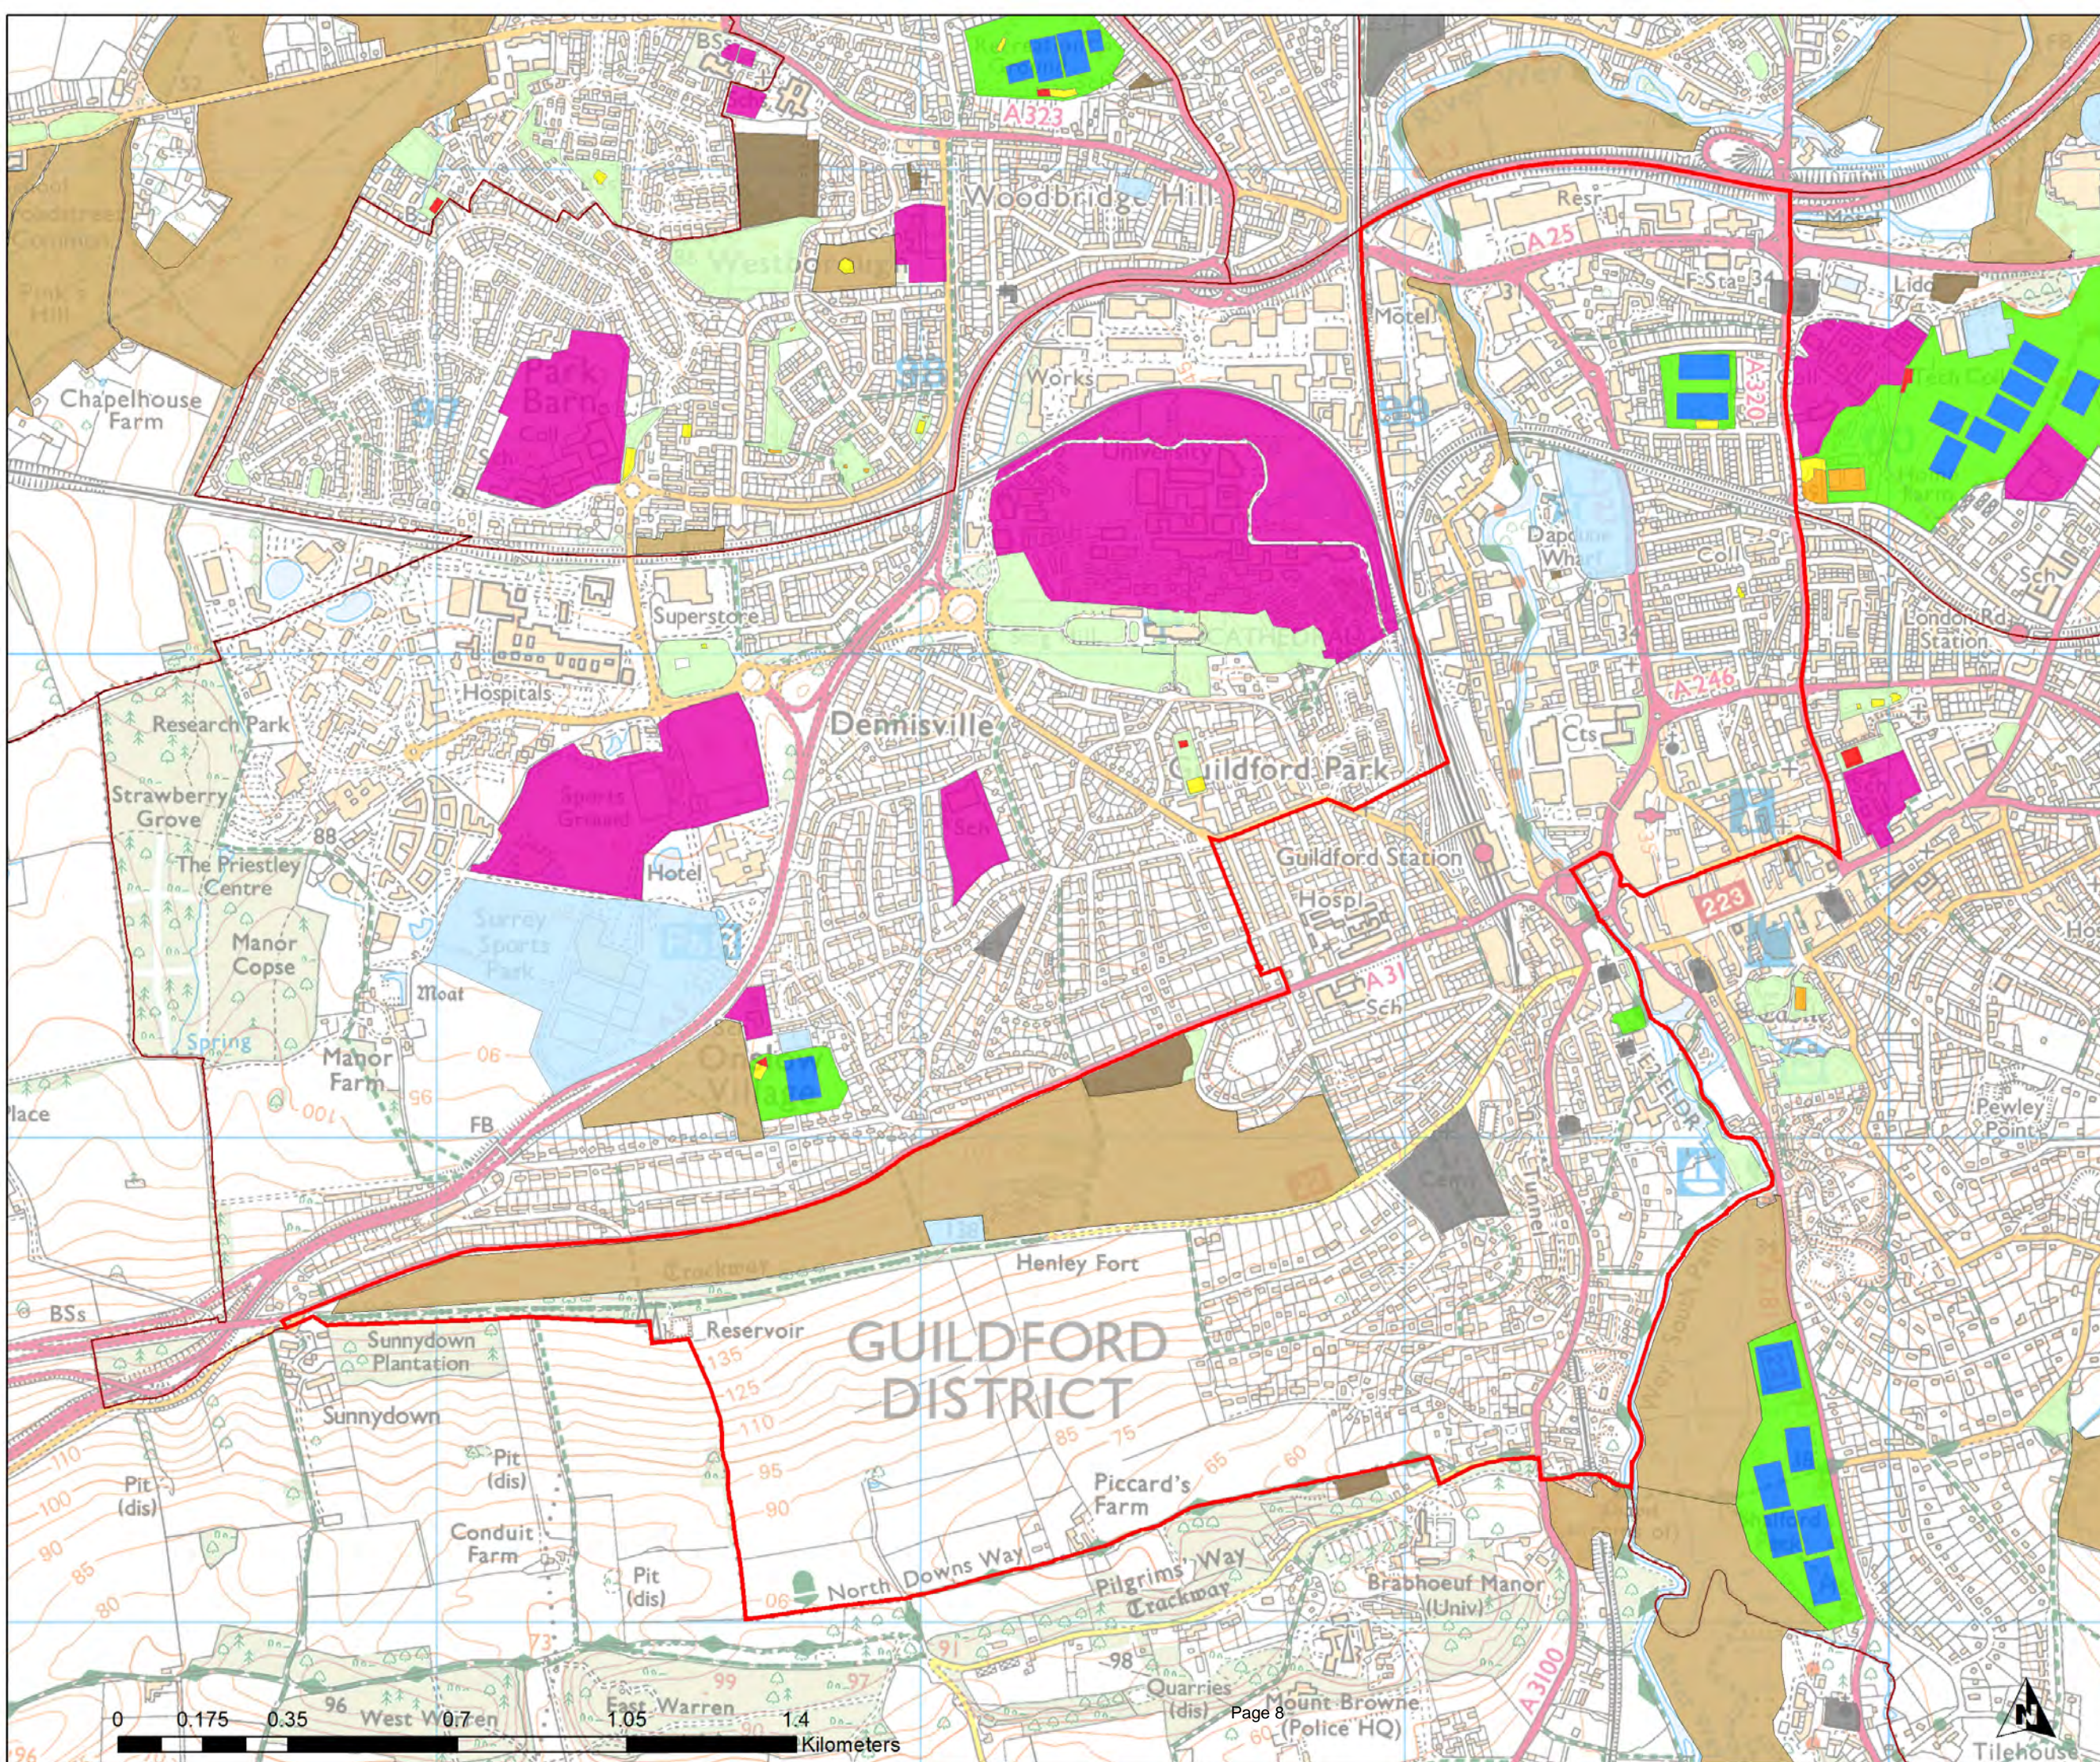

Guildford Open Space Study

Scale: **1:31,378**

Map produced on

26/05/2017

Effingham Ward

Legend

- Accessible Natural Green Space
- Allotments
- Amenity Green Space
- Churchyards and Cemeteries
- Education
- Outdoor Sport (Fixed)
- Outdoor Sport (Pitches)
- Outdoor Sport (Private)
- Park and Recreation Ground
- Play Space (Children)
- Play Space (Youth)
- Wards

Guildford Open Space Study

Scale: **1:28,832**

Map produced on

26/05/2017

Legend

- Accessible Natural Green Space
- Allotments
- Amenity Green Space
- Churchyards and Cemeteries
- Education
- Outdoor Sport (Fixed)
- Outdoor Sport (Pitches)
- Outdoor Sport (Private)
- Park and Recreation Ground
- Play Space (Children)
- Play Space (Youth)
- Wards

Guildford Open Space Study

Scale: **1:12,365**

Map produced on

26/05/2017

Holy Trinity Ward

Legend

- Accessible Natural Green Space
- Allotments
- Amenity Green Space
- Churchyards and Cemeteries
- Education
- Outdoor Sport (Fixed)
- Outdoor Sport (Pitches)
- Outdoor Sport (Private)
- Park and Recreation Ground
- Play Space (Children)
- Play Space (Youth)
- Wards