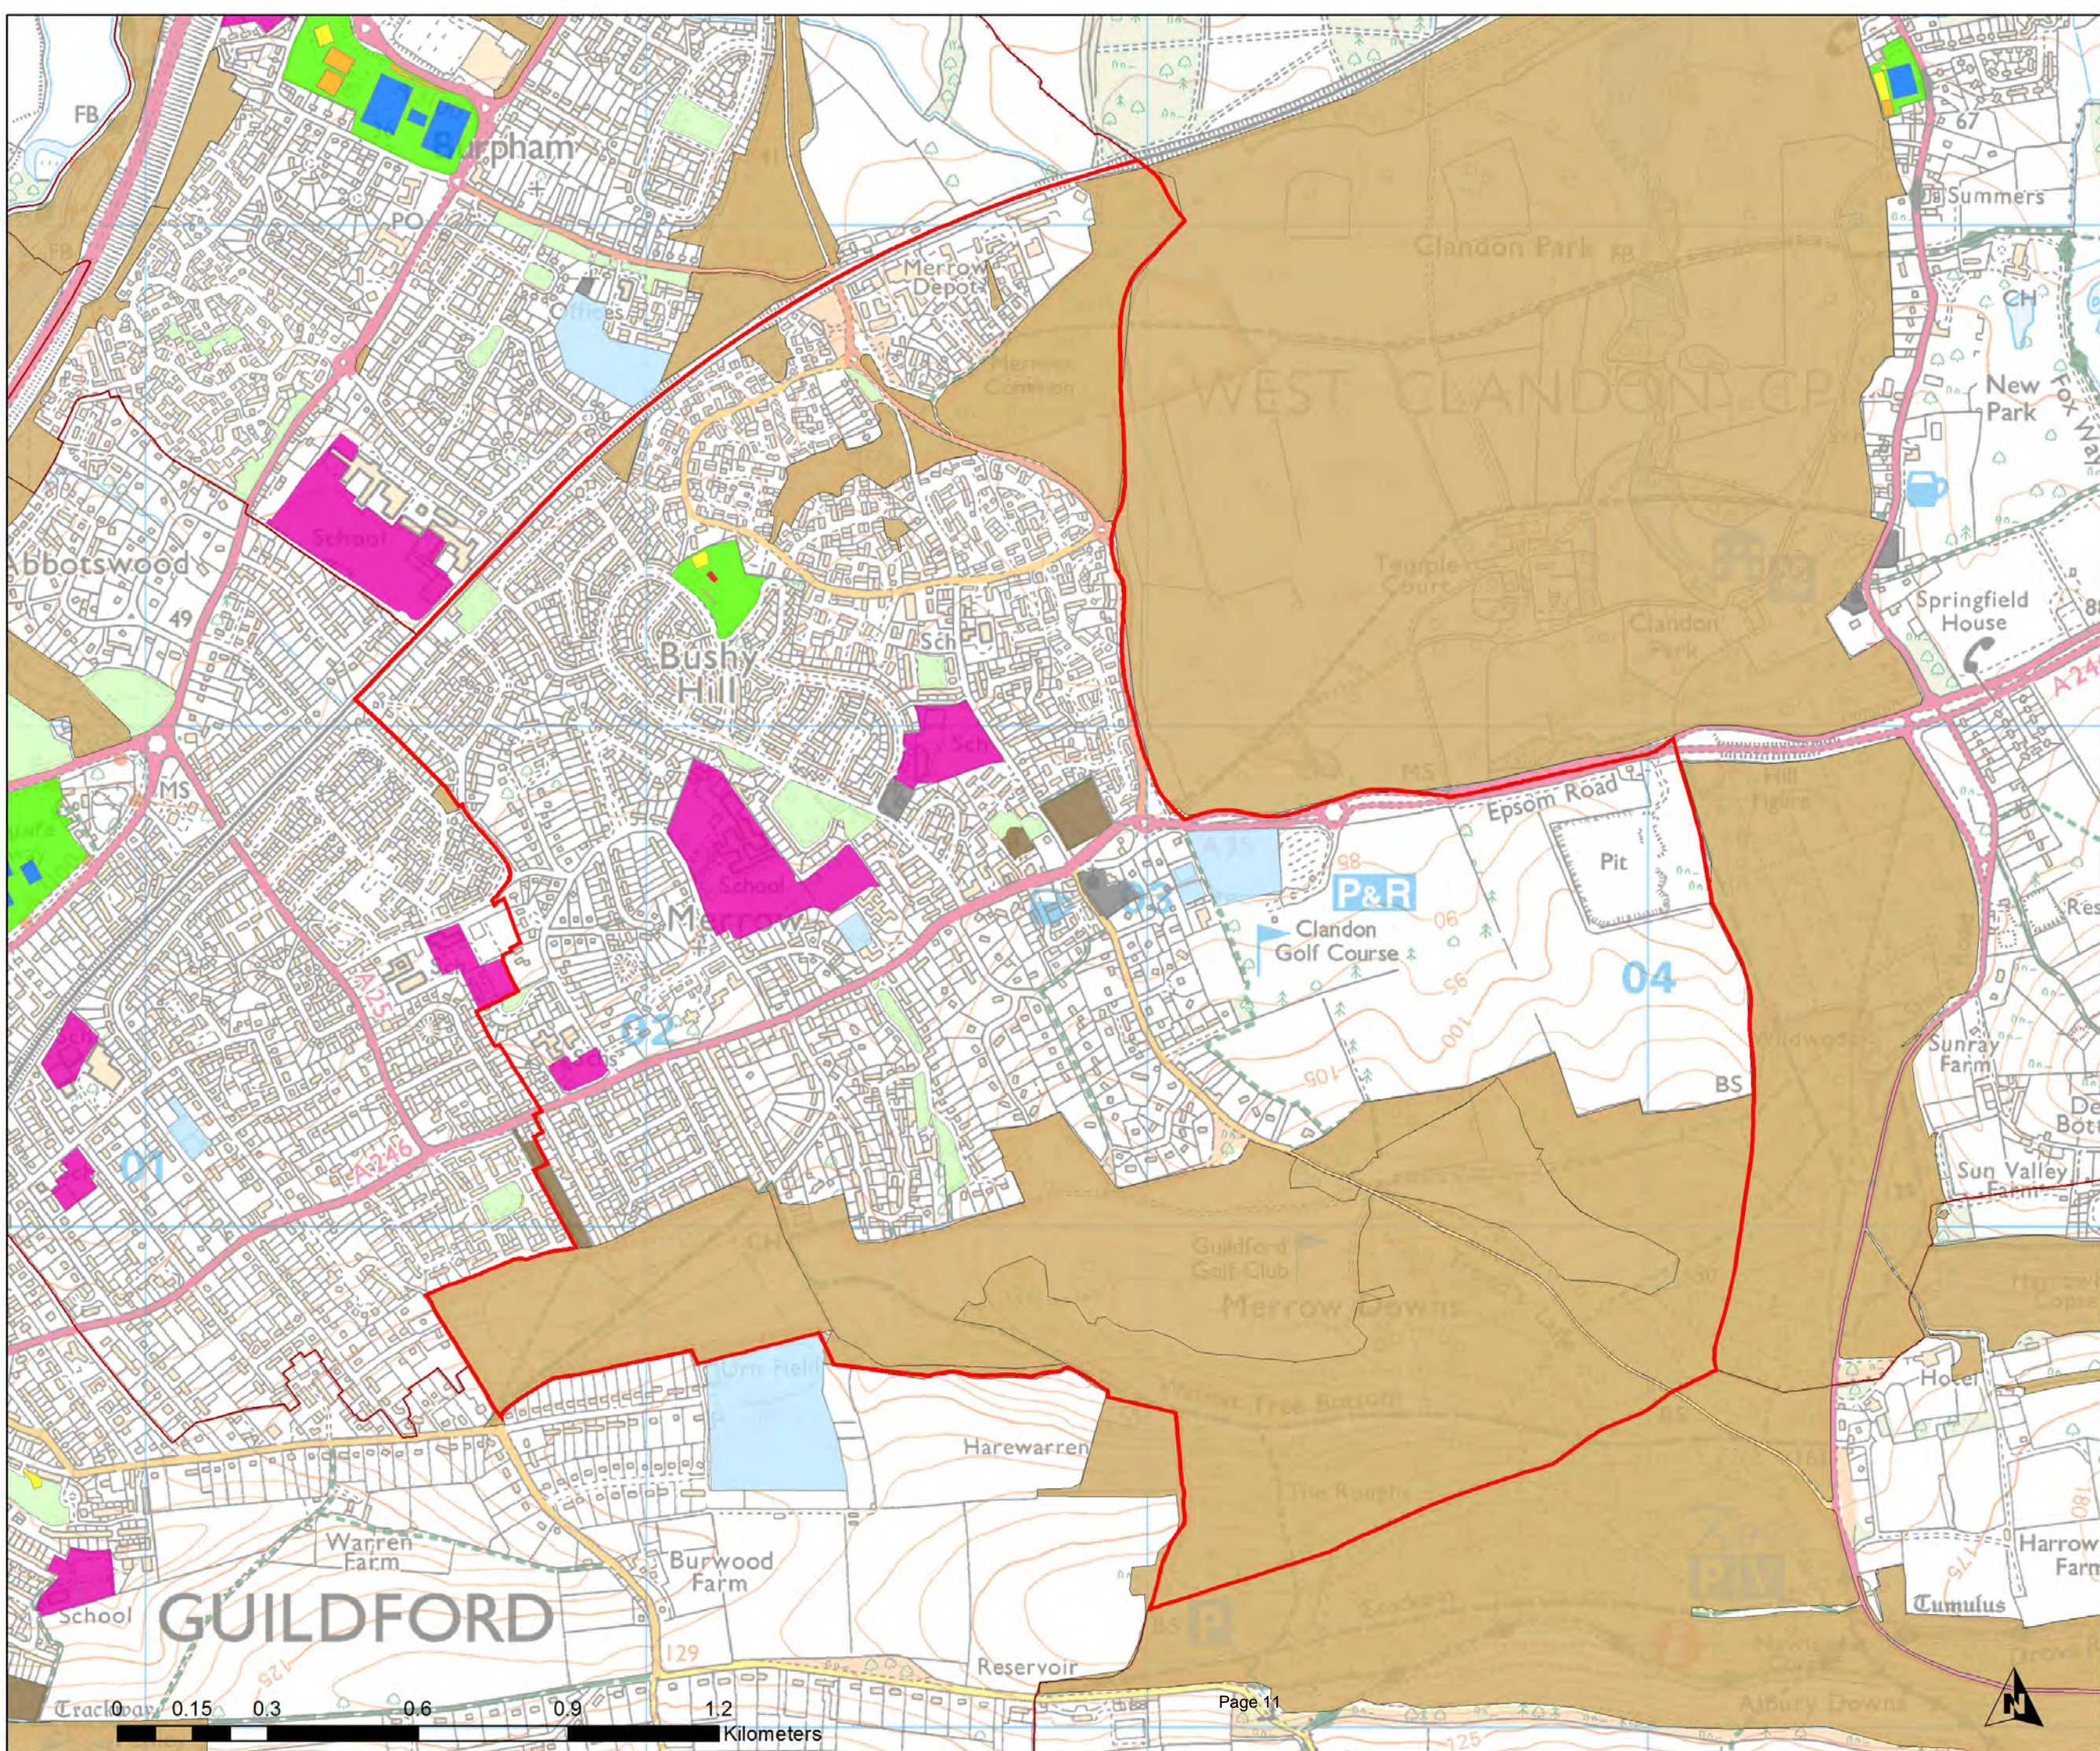

Guildford Open Space Study

Scale: 1:27,775

Map produced on

26/05/2017

Merrow Ward

Legend

- Accessible Natural Green Space
- Allotments
- Amenity Green Space
- Churchyards and Cemeteries
- Education
- Outdoor Sport (Fixed)
- Outdoor Sport (Pitches)
- Outdoor Sport (Private)
- Park and Recreation Ground
- Play Space (Children)
- Play Space (Youth)
- Wards

Guildford Open Space Study

Scale: **1:11,887**

Map produced on

26/05/2017

Normandy Ward

Legend

- Accessible Natural Green Space
- Allotments
- Amenity Green Space
- Churchyards and Cemeteries
- Education
- Outdoor Sport (Fixed)
- Outdoor Sport (Pitches)
- Outdoor Sport (Private)
- Park and Recreation Ground
- Play Space (Children)
- Play Space (Youth)
- Wards