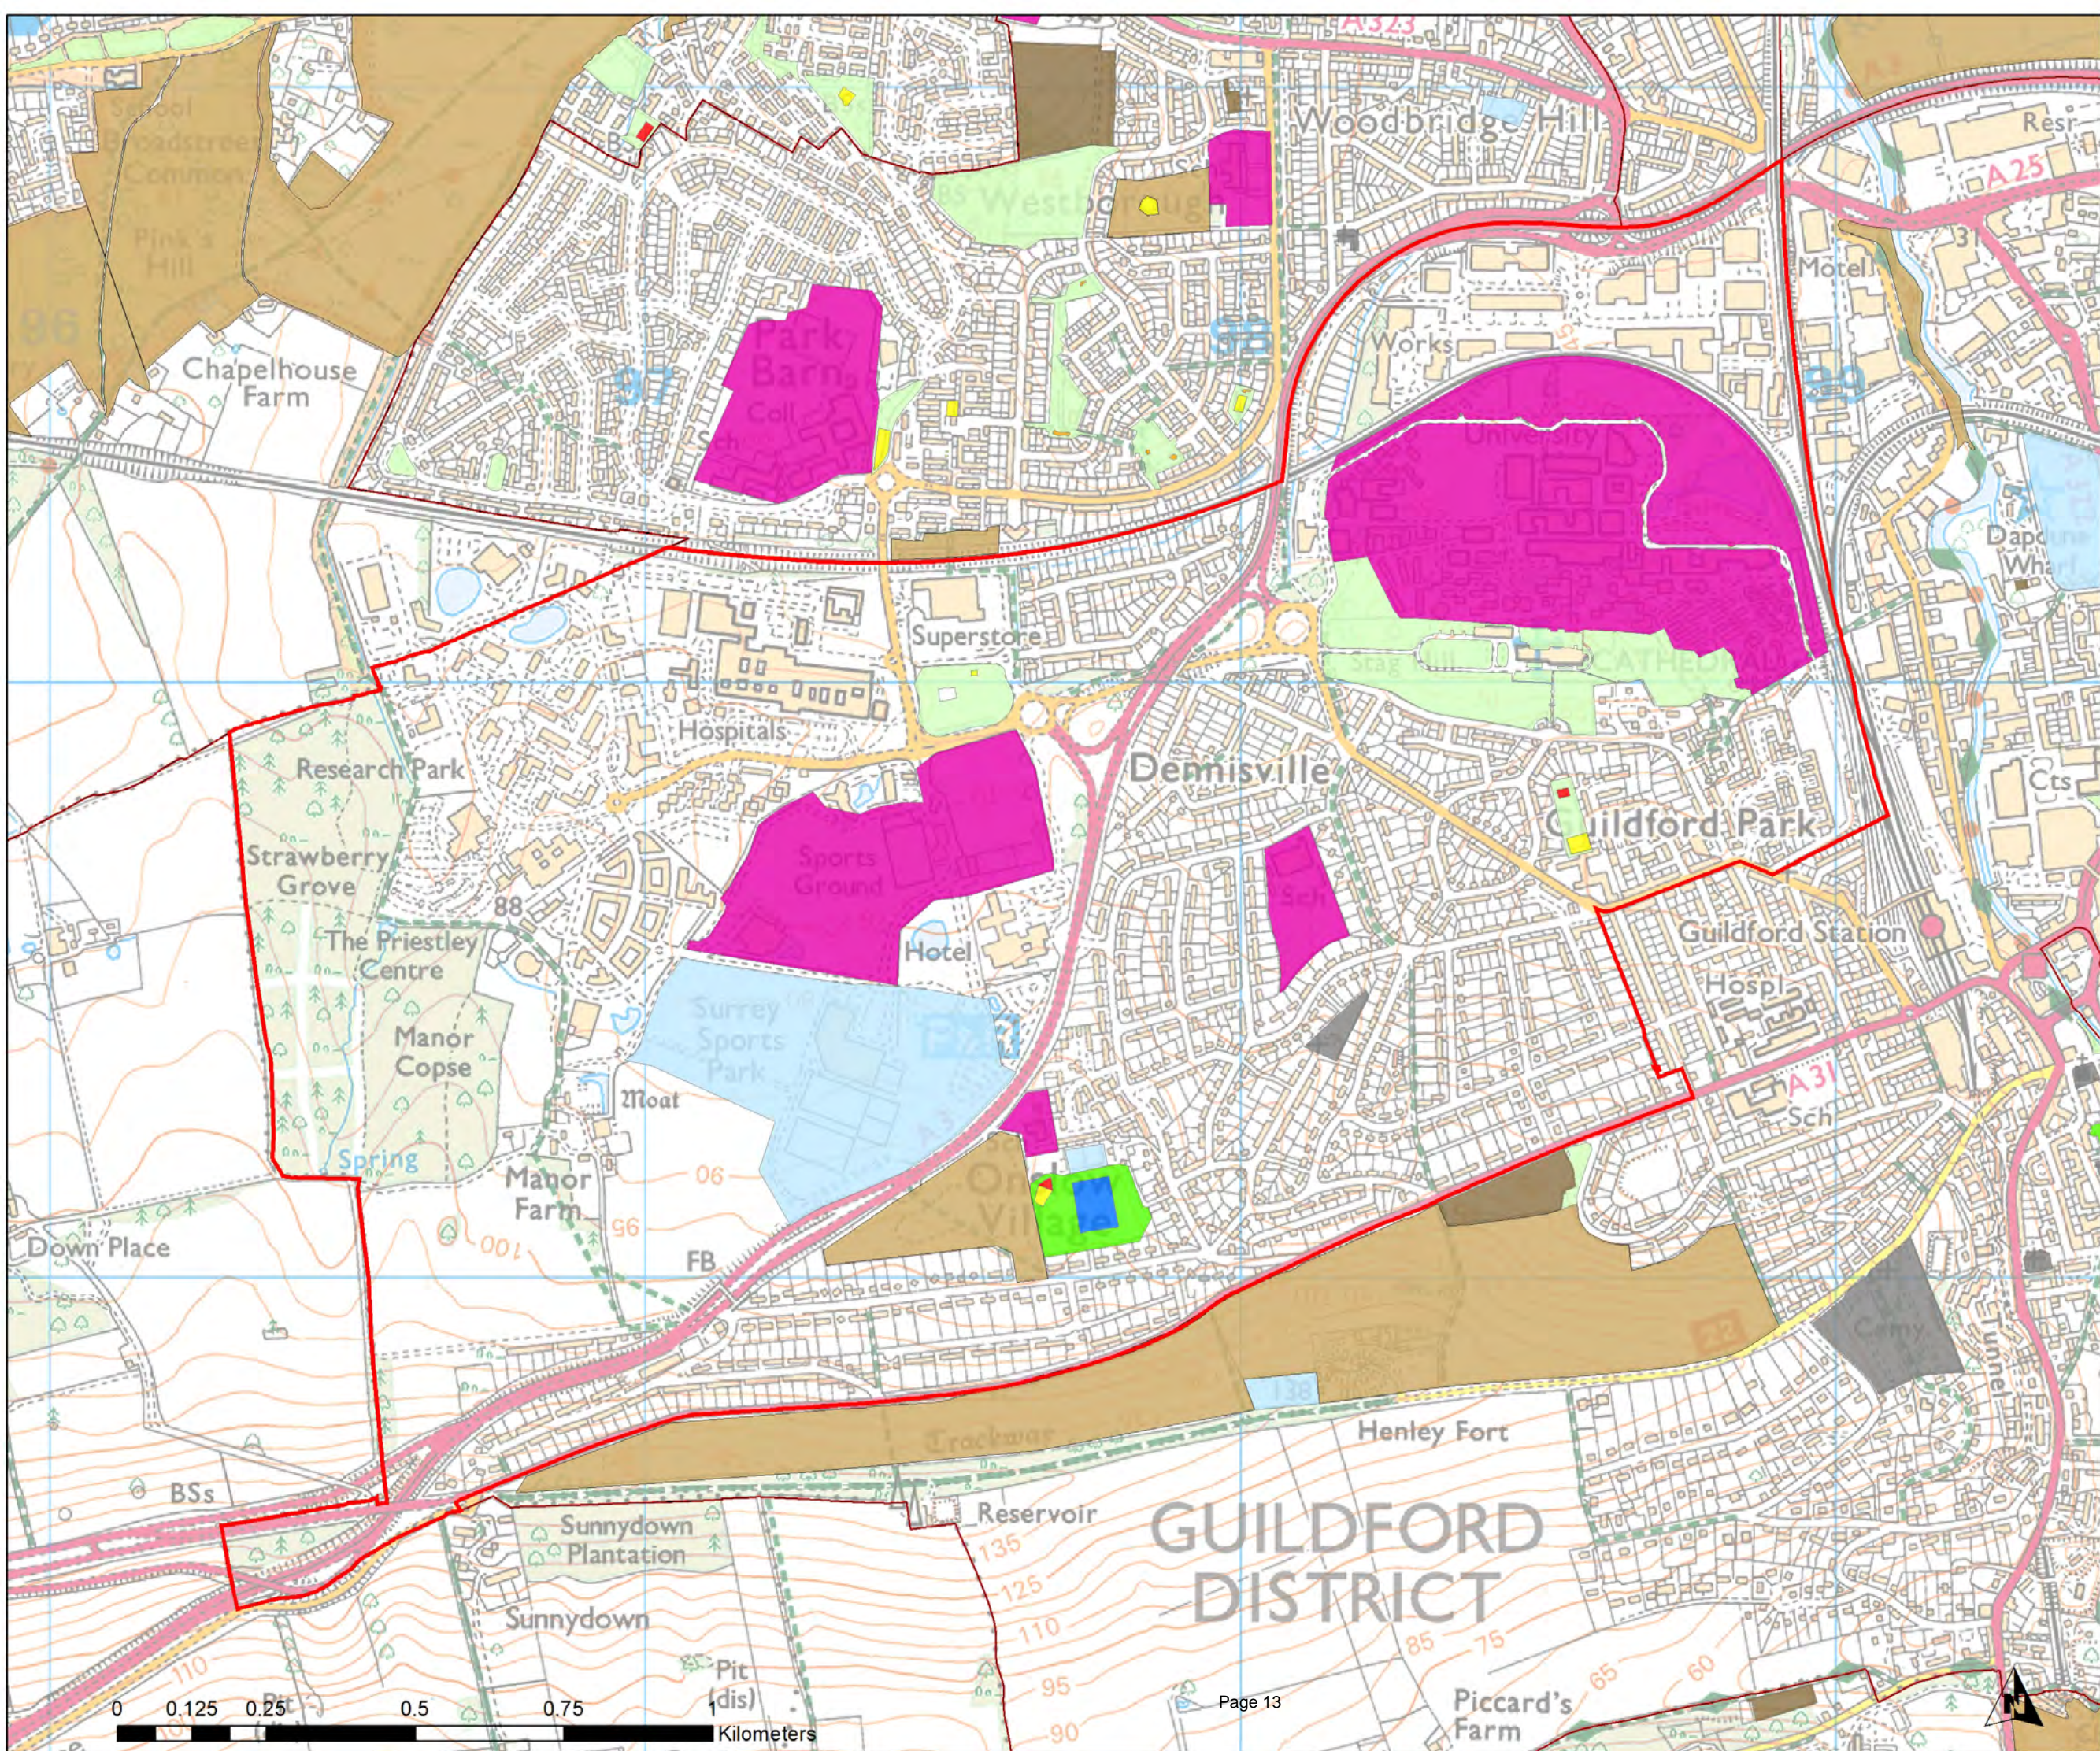

Guildford Open Space Study

Scale: 1:24,435

Map produced on

26/05/2017

Legend

- Accessible Natural Green Space
- Allotments
- Amenity Green Space
- Churchyards and Cemeteries
- Education
- Outdoor Sport (Fixed)
- Outdoor Sport (Pitches)
- Outdoor Sport (Private)
- Park and Recreation Ground
- Play Space (Children)
- Play Space (Youth)
- Wards

Guildford Open Space Study

GUILDFORD BOROUGH

Scale: **1:10,000**

Map produced on **26/05/2017**

Legend

- Accessible Natural Green Space
- Allotments
- Amenity Green Space
- Churchyards and Cemeteries
- Education
- Outdoor Sport (Fixed)
- Outdoor Sport (Pitches)
- Outdoor Sport (Private)
- Park and Recreation Ground
- Play Space (Children)
- Play Space (Youth)
- Wards