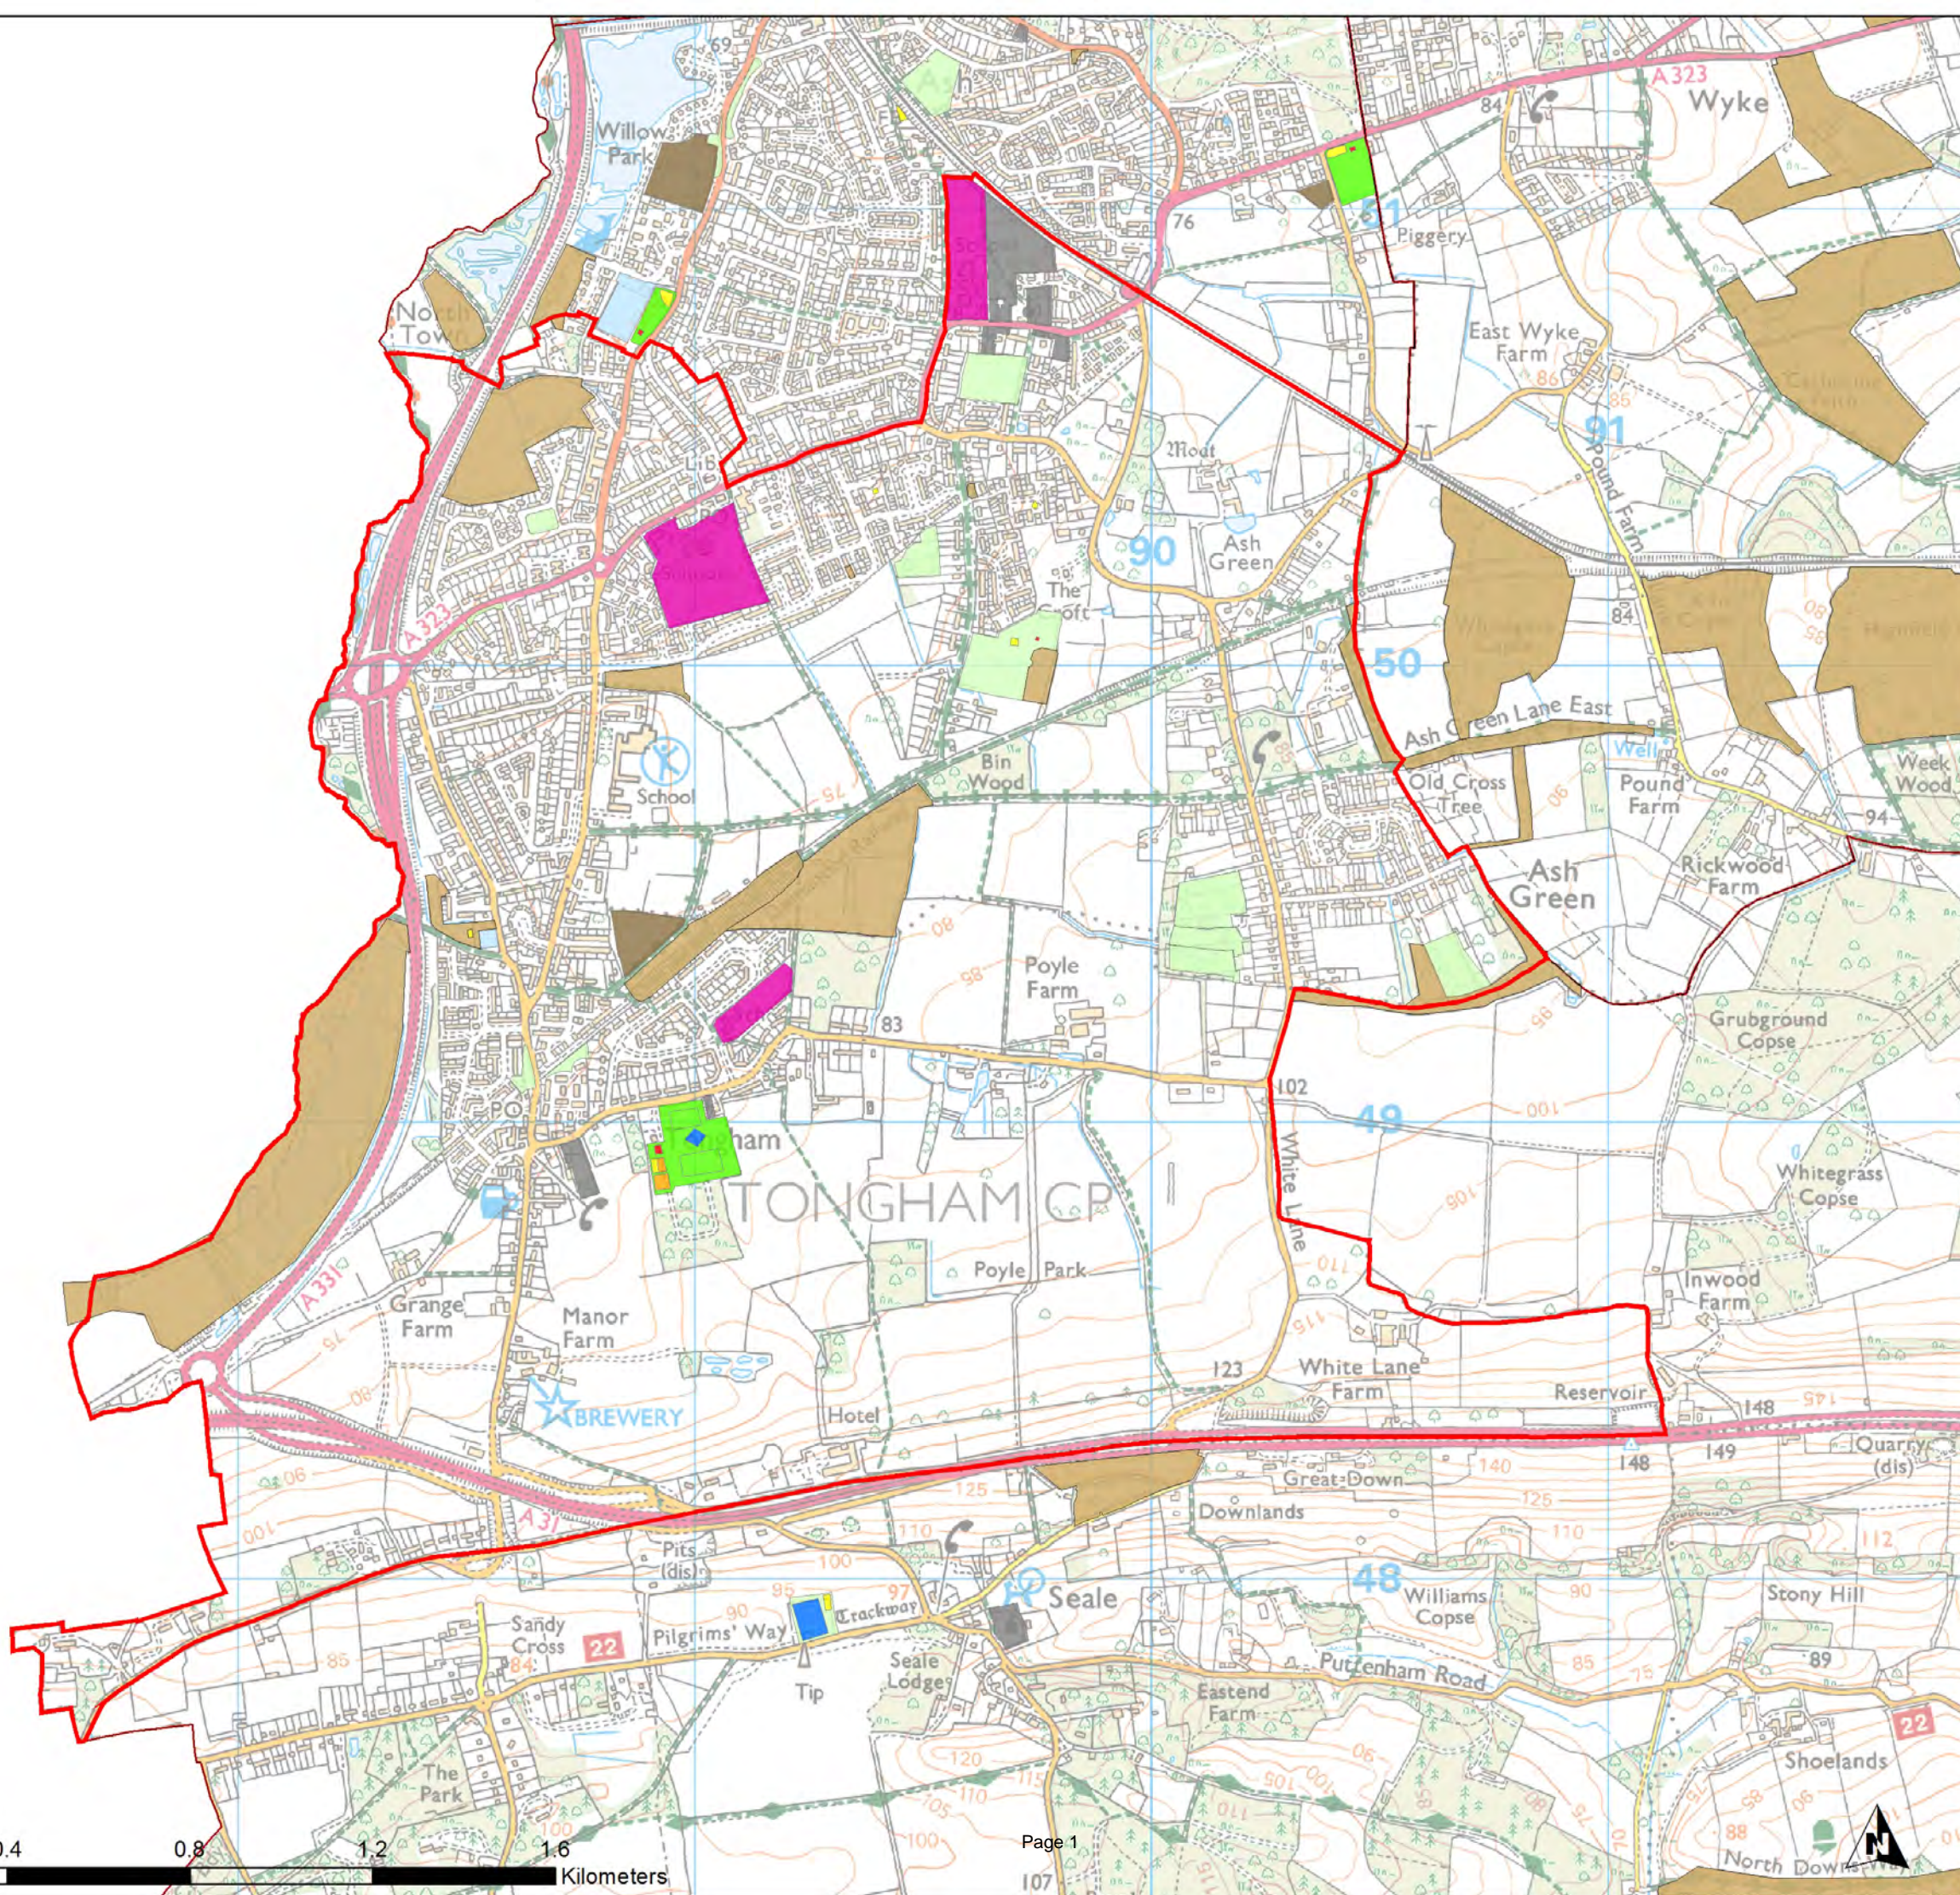

Ash South and Tongham Ward

Legend

- Accessible Natural Green Space
- Allotments
- Amenity Green Space
- Churchyards and Cemeteries
- Education
- Outdoor Sport (Fixed)
- Outdoor Sport (Pitches)
- Outdoor Sport (Private)
- Park and Recreation Ground
- Play Space (Children)
- Play Space (Youth)
- Wards

Guildford Open Space Study

Scale: **1:14,105**

Map produced on

26/05/2017

Ash Vale Ward

Legend

- Accessible Natural Green Space
- Allotments
- Amenity Green Space
- Churchyards and Cemeteries
- Education
- Outdoor Sport (Fixed)
- Outdoor Sport (Pitches)
- Outdoor Sport (Private)
- Park and Recreation Ground
- Play Space (Children)
- Play Space (Youth)
- Wards

Guildford Open Space Study

Scale: **1:13,106**

Map produced on **26/05/2017**

Ash Wharf Ward

Legend

- Accessible Natural Green Space
- Allotments
- Amenity Green Space
- Churchyards and Cemeteries
- Education
- Outdoor Sport (Fixed)
- Outdoor Sport (Pitches)
- Outdoor Sport (Private)
- Park and Recreation Ground
- Play Space (Children)
- Play Space (Youth)
- Wards