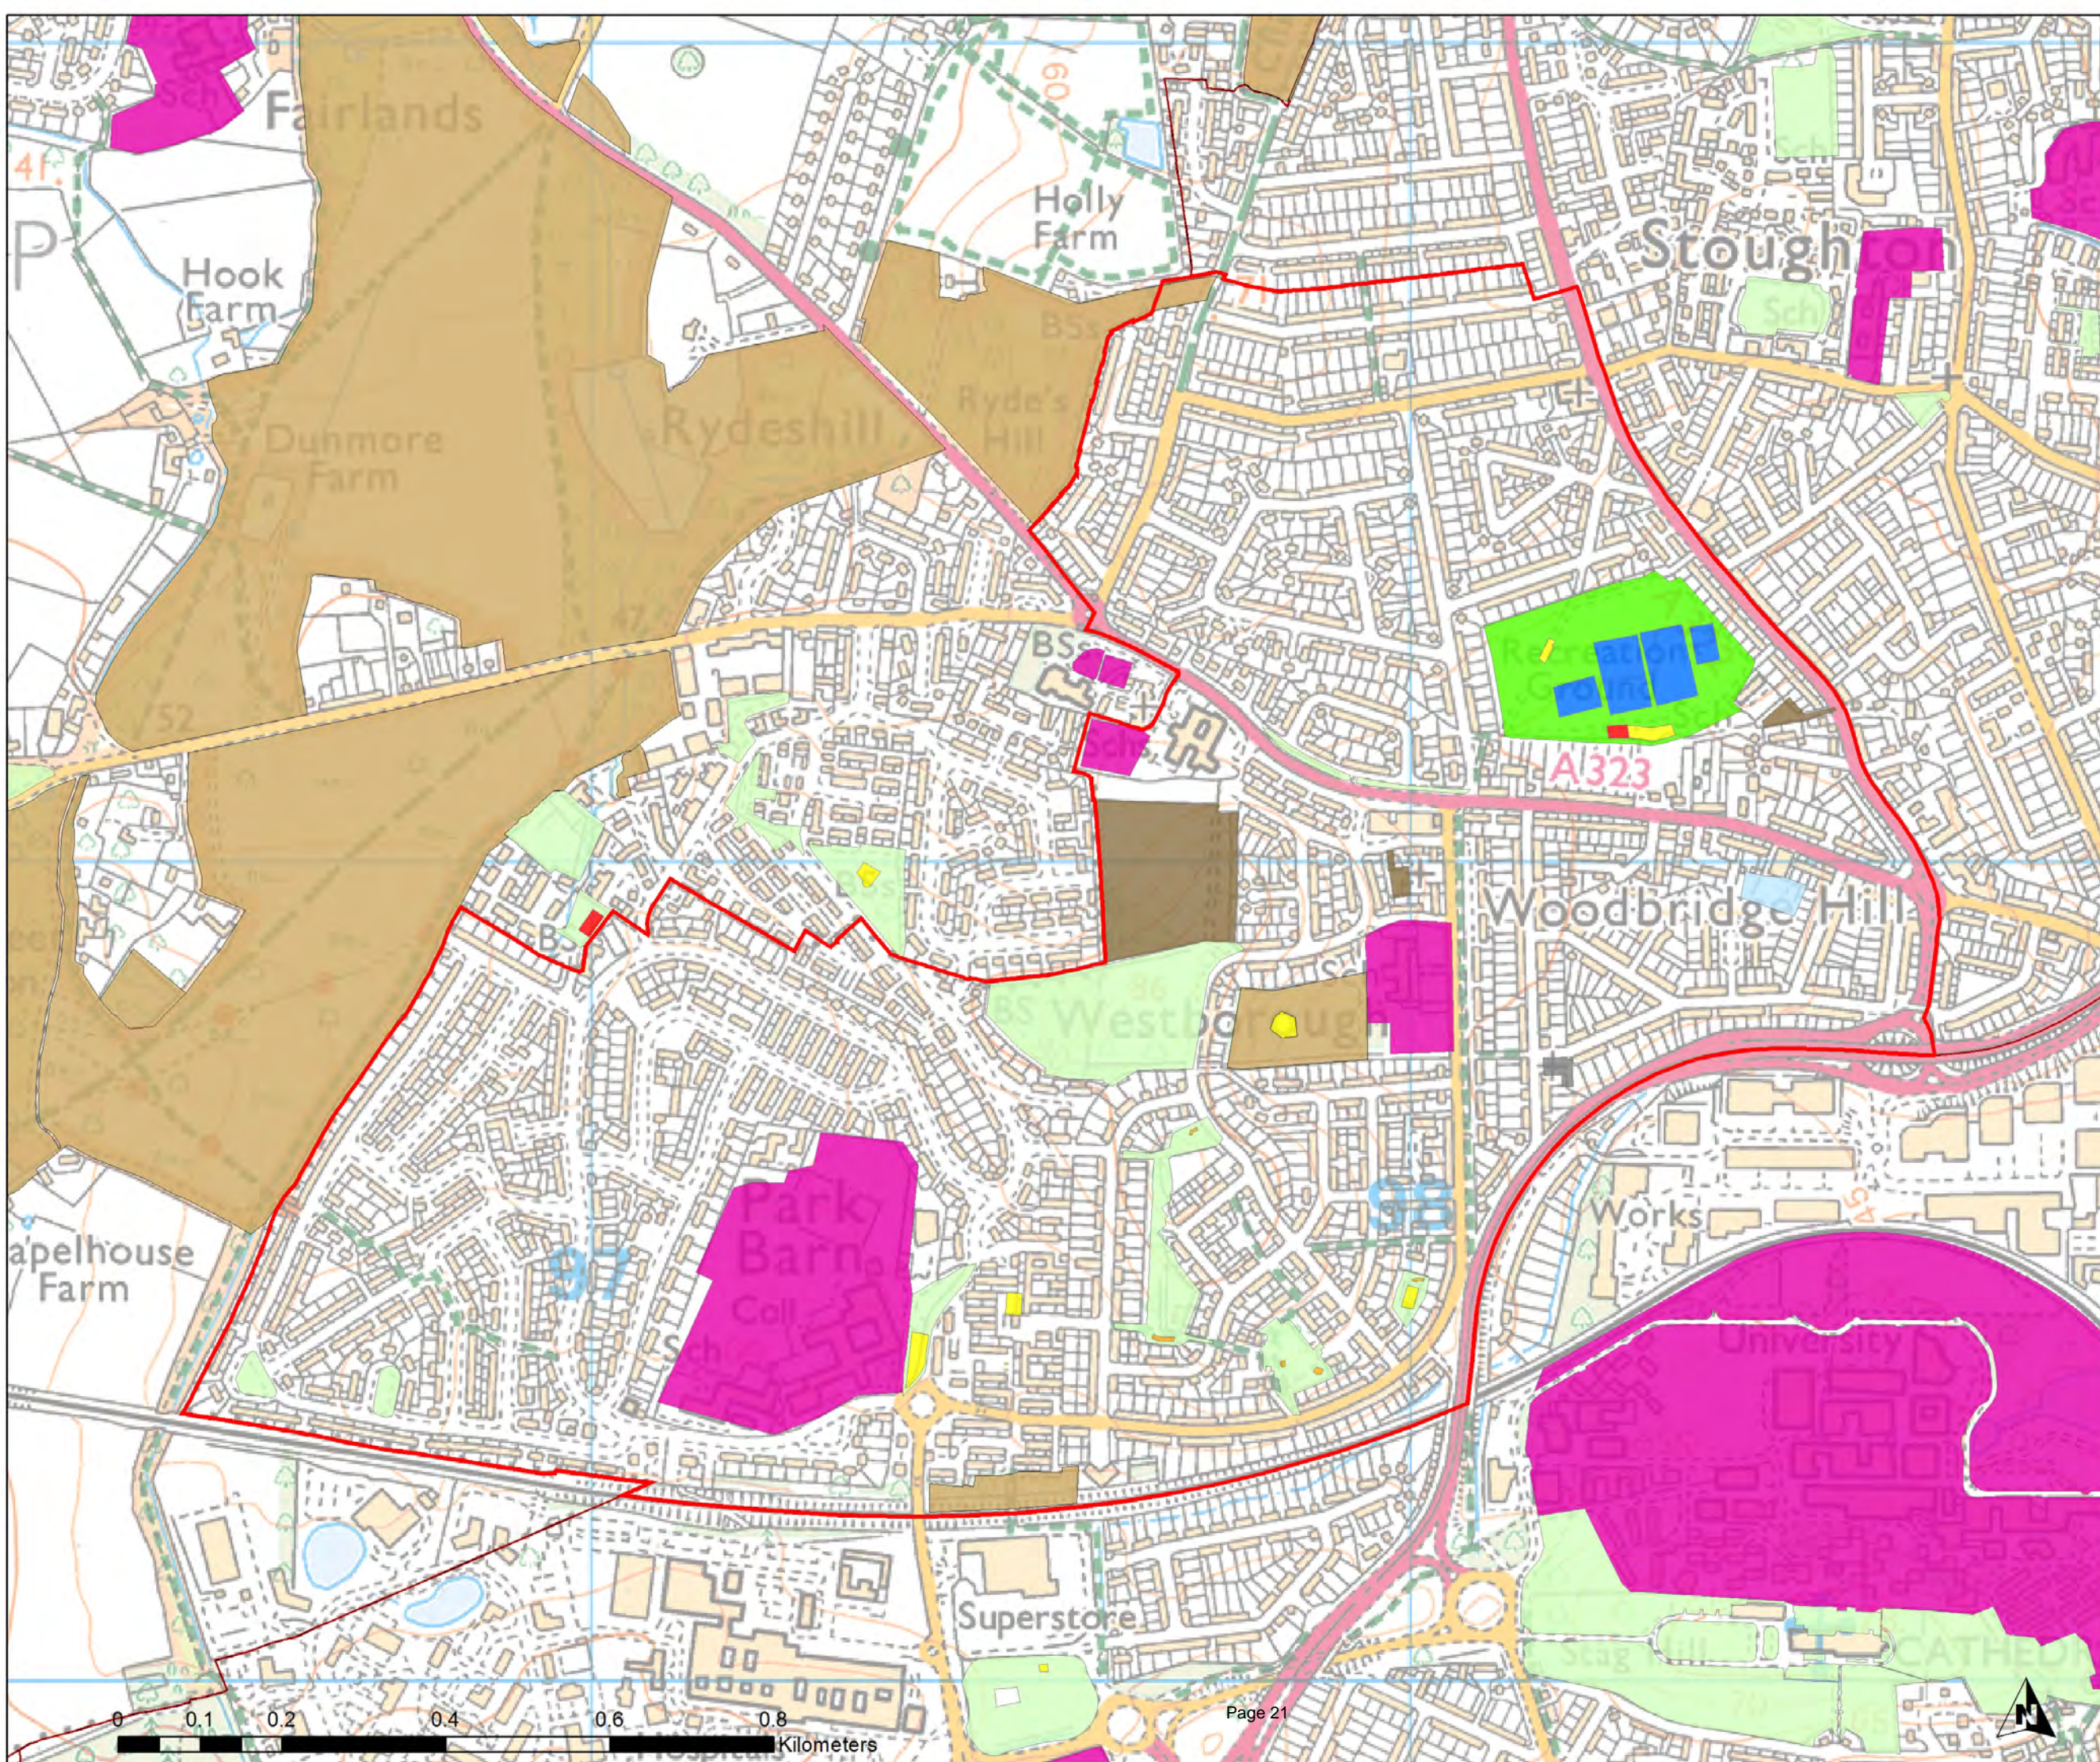

Guildford Open Space Study

Scale: **1:8,733**

Map produced on

26/05/2017

Tillingbourne Ward

Legend

- Accessible Natural Green Space
- Allotments
- Amenity Green Space
- Churchyards and Cemeteries
- Education
- Outdoor Sport (Fixed)
- Outdoor Sport (Pitches)
- Outdoor Sport (Private)
- Park and Recreation Ground
- Play Space (Children)
- Play Space (Youth)
- Wards

Guildford Open Space Study

Scale: **1:31,333**

Map produced on

26/05/2017

Westborough Ward

Legend

- Accessible Natural Green Space
- Allotments
- Amenity Green Space
- Churchyards and Cemeteries
- Education
- Outdoor Sport (Fixed)
- Outdoor Sport (Pitches)
- Outdoor Sport (Private)
- Park and Recreation Ground
- Play Space (Children)
- Play Space (Youth)
- Wards

Guildford Open Space Study

Scale: 1:7,312

Map produced on

26/05/2017

Worplesdon Ward

Legend

- Accessible Natural Green Space
- Allotments
- Amenity Green Space
- Churchyards and Cemeteries
- Education
- Outdoor Sport (Fixed)
- Outdoor Sport (Pitches)
- Outdoor Sport (Private)
- Park and Recreation Ground
- Play Space (Children)
- Play Space (Youth)
- Wards

Guildford Open Space Study

Scale: 1:24,835

Map produced on 26/05/2017