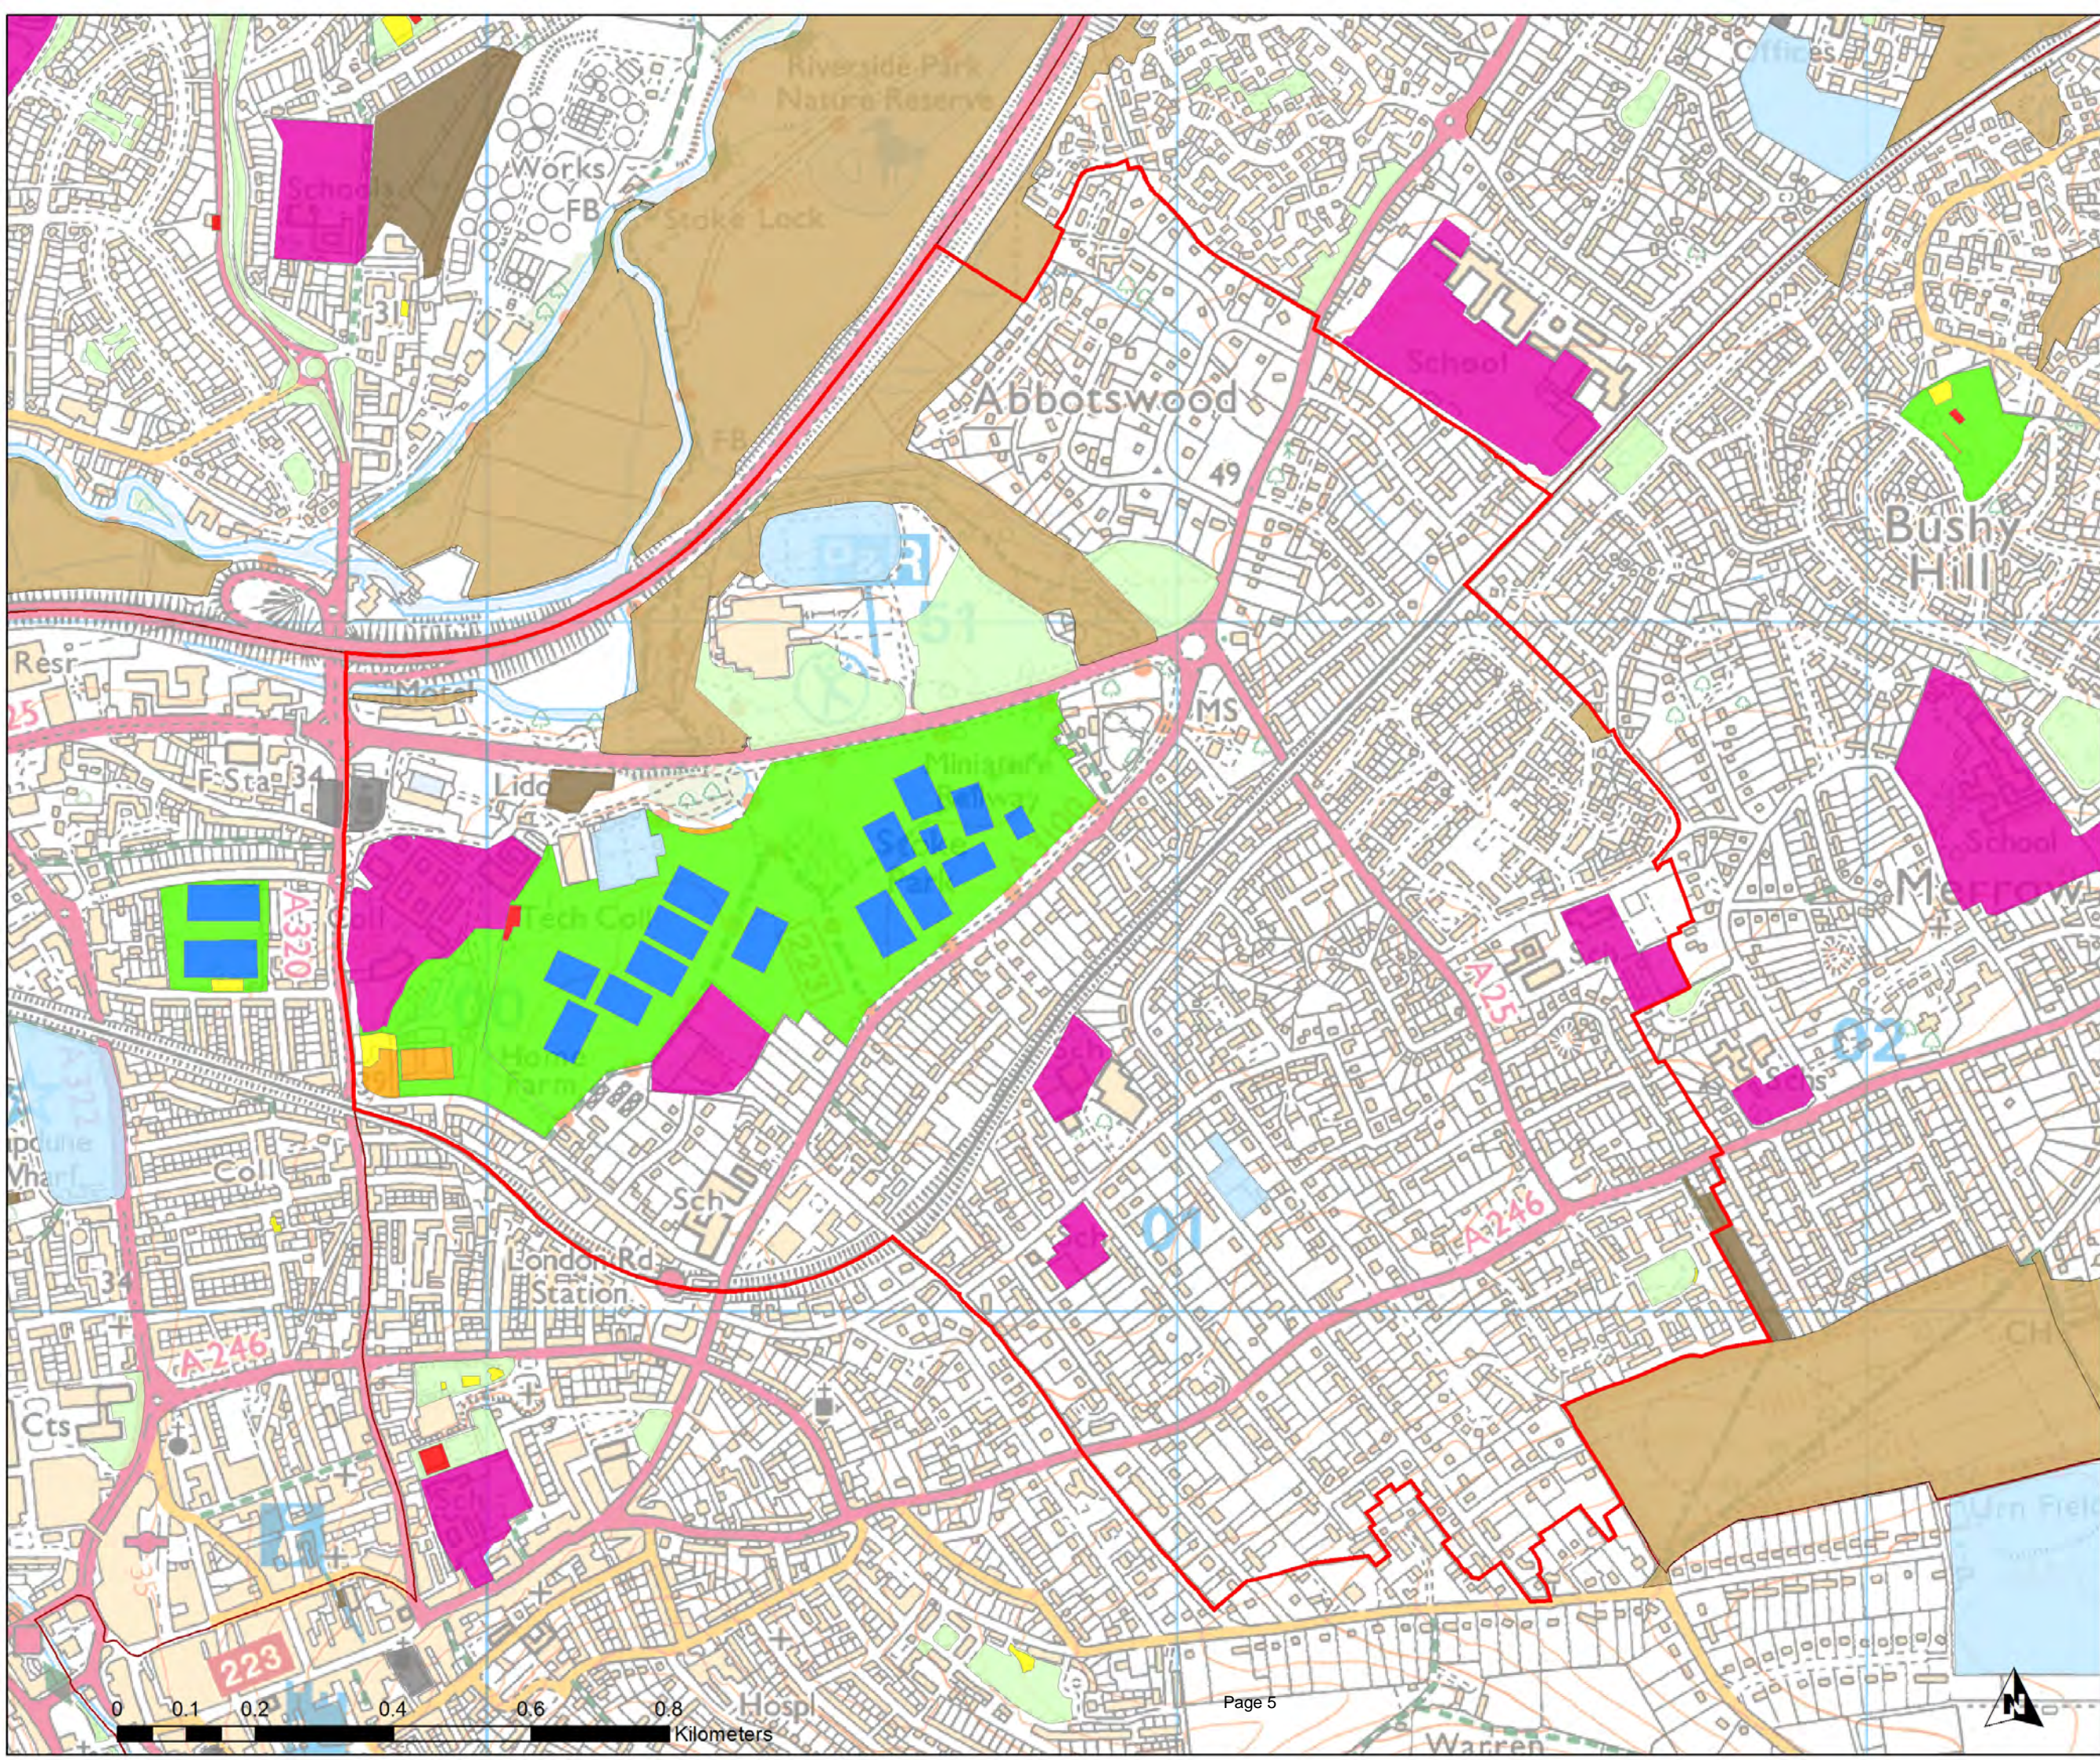

Guildford Open Space Study

Scale: **1:8,084**

Map produced on

26/05/2017

Legend

- Accessible Natural Green Space
- Allotments
- Amenity Green Space
- Churchyards and Cemeteries
- Education
- Outdoor Sport (Fixed)
- Outdoor Sport (Pitches)
- Outdoor Sport (Private)
- Park and Recreation Ground
- Play Space (Children)
- Play Space (Youth)
- Wards

Guildford Open Space Study

Scale: **1:8,631**

Map produced on **26/05/2017**

Legend

- Accessible Natural Green Space
- Allotments
- Amenity Green Space
- Churchyards and Cemeteries
- Education
- Outdoor Sport (Fixed)
- Outdoor Sport (Pitches)
- Outdoor Sport (Private)
- Park and Recreation Ground
- Play Space (Children)
- Play Space (Youth)
- Wards

Guildford Open Space Study

Scale: **1:31,378**

Map produced on

26/05/2017

Effingham Ward

Legend

- Accessible Natural Green Space
- Allotments
- Amenity Green Space
- Churchyards and Cemeteries
- Education
- Outdoor Sport (Fixed)
- Outdoor Sport (Pitches)
- Outdoor Sport (Private)
- Park and Recreation Ground
- Play Space (Children)
- Play Space (Youth)
- Wards