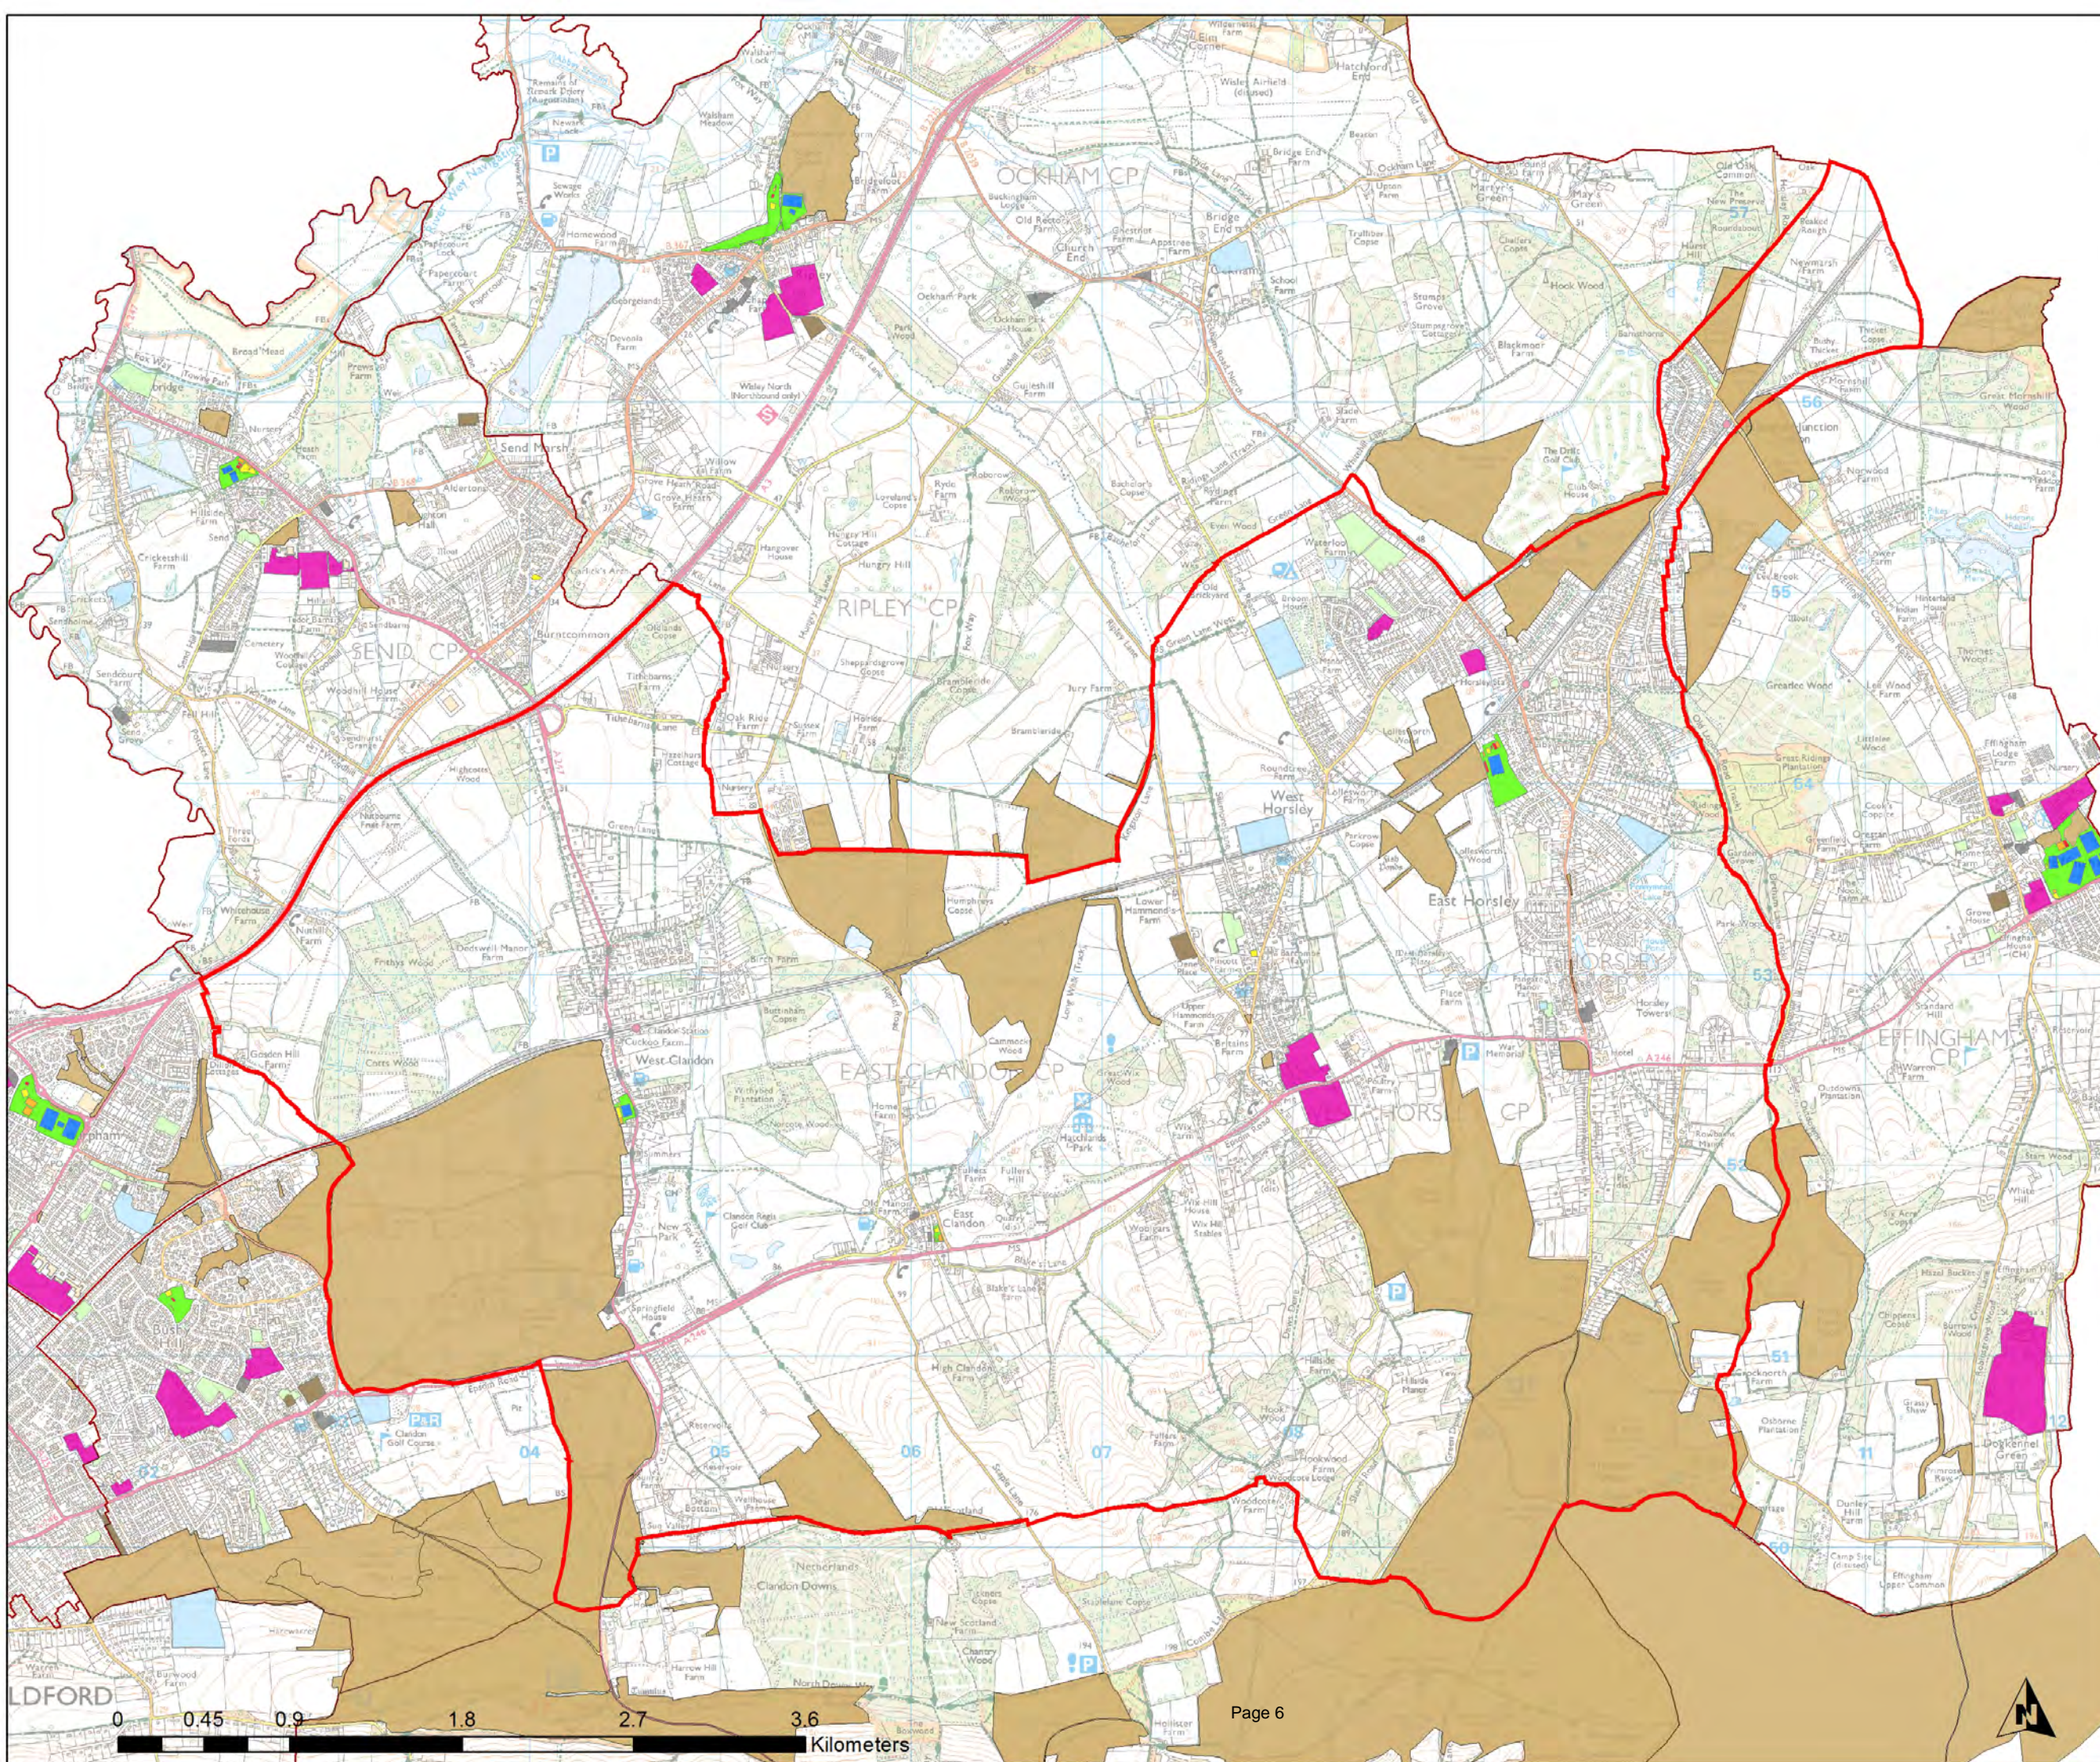

Guildford Open Space Study

Scale: **1:8,084**

Map produced on

26/05/2017

Legend

- Accessible Natural Green Space
- Allotments
- Amenity Green Space
- Churchyards and Cemeteries
- Education
- Outdoor Sport (Fixed)
- Outdoor Sport (Pitches)
- Outdoor Sport (Private)
- Park and Recreation Ground
- Play Space (Children)
- Play Space (Youth)
- Wards

Guildford Open Space Study

Scale: **1:8,631**

Map produced on **26/05/2017**

Legend

- Accessible Natural Green Space
- Allotments
- Amenity Green Space
- Churchyards and Cemeteries
- Education
- Outdoor Sport (Fixed)
- Outdoor Sport (Pitches)
- Outdoor Sport (Private)
- Park and Recreation Ground
- Play Space (Children)
- Play Space (Youth)
- Wards

Guildford Open Space Study

Scale: **1:31,378**

Map produced on

26/05/2017

Effingham Ward

Legend

- Accessible Natural Green Space
- Allotments
- Amenity Green Space
- Churchyards and Cemeteries
- Education
- Outdoor Sport (Fixed)
- Outdoor Sport (Pitches)
- Outdoor Sport (Private)
- Park and Recreation Ground
- Play Space (Children)
- Play Space (Youth)
- Wards