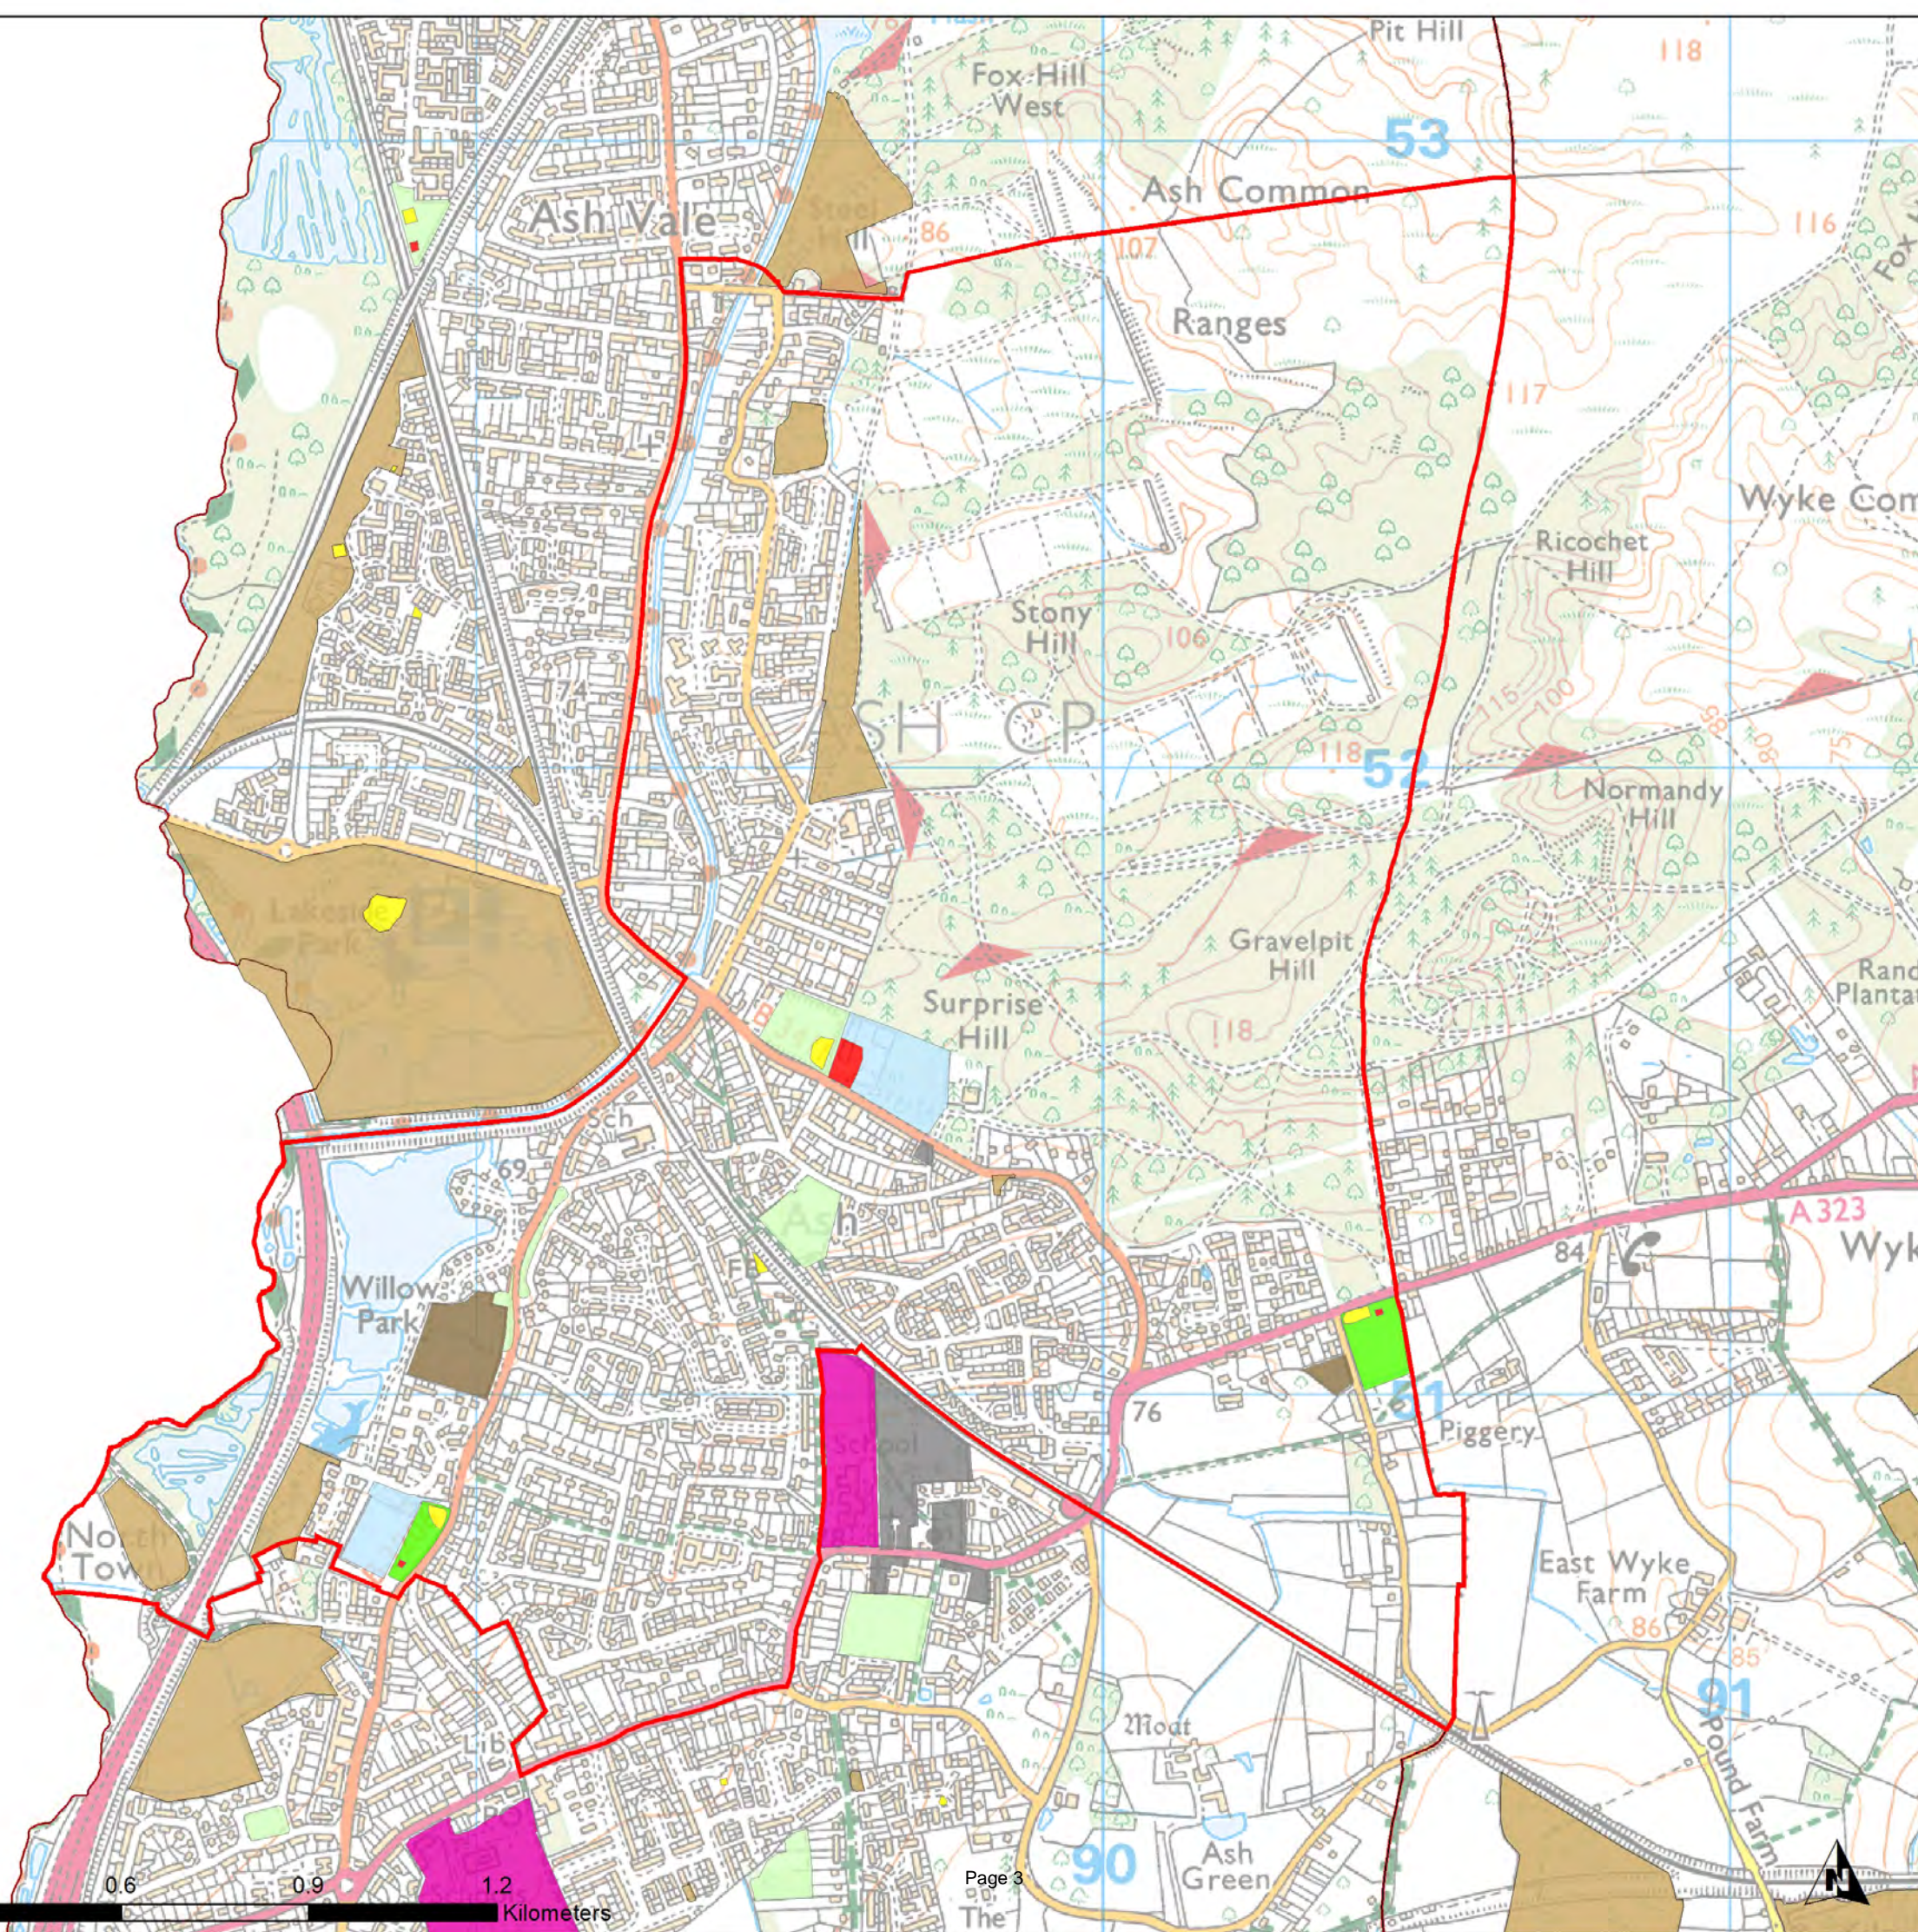

Guildford Open Space Study

Scale: **1:13,106**

Map produced on **26/05/2017**

Ash Wharf Ward

Legend

- Accessible Natural Green Space
- Allotments
- Amenity Green Space
- Churchyards and Cemeteries
- Education
- Outdoor Sport (Fixed)
- Outdoor Sport (Pitches)
- Outdoor Sport (Private)
- Park and Recreation Ground
- Play Space (Children)
- Play Space (Youth)
- Wards

Guildford Open Space Study

Scale: 1:10,478

Map produced on

26/05/2017

© Crown Copyright and Database Rights 2017. Ordnance Survey. 100049046

Burpham Ward

- Legend**
- Accessible Natural Green Space
 - Allotments
 - Amenity Green Space
 - Churchyards and Cemeteries
 - Education
 - Outdoor Sport (Fixed)
 - Outdoor Sport (Pitches)
 - Outdoor Sport (Private)
 - Park and Recreation Ground
 - Play Space (Children)
 - Play Space (Youth)
 - Wards

Guildford Open Space Study

Scale: **1:8,084**

Map produced on

26/05/2017

Legend

- Accessible Natural Green Space
- Allotments
- Amenity Green Space
- Churchyards and Cemeteries
- Education
- Outdoor Sport (Fixed)
- Outdoor Sport (Pitches)
- Outdoor Sport (Private)
- Park and Recreation Ground
- Play Space (Children)
- Play Space (Youth)
- Wards