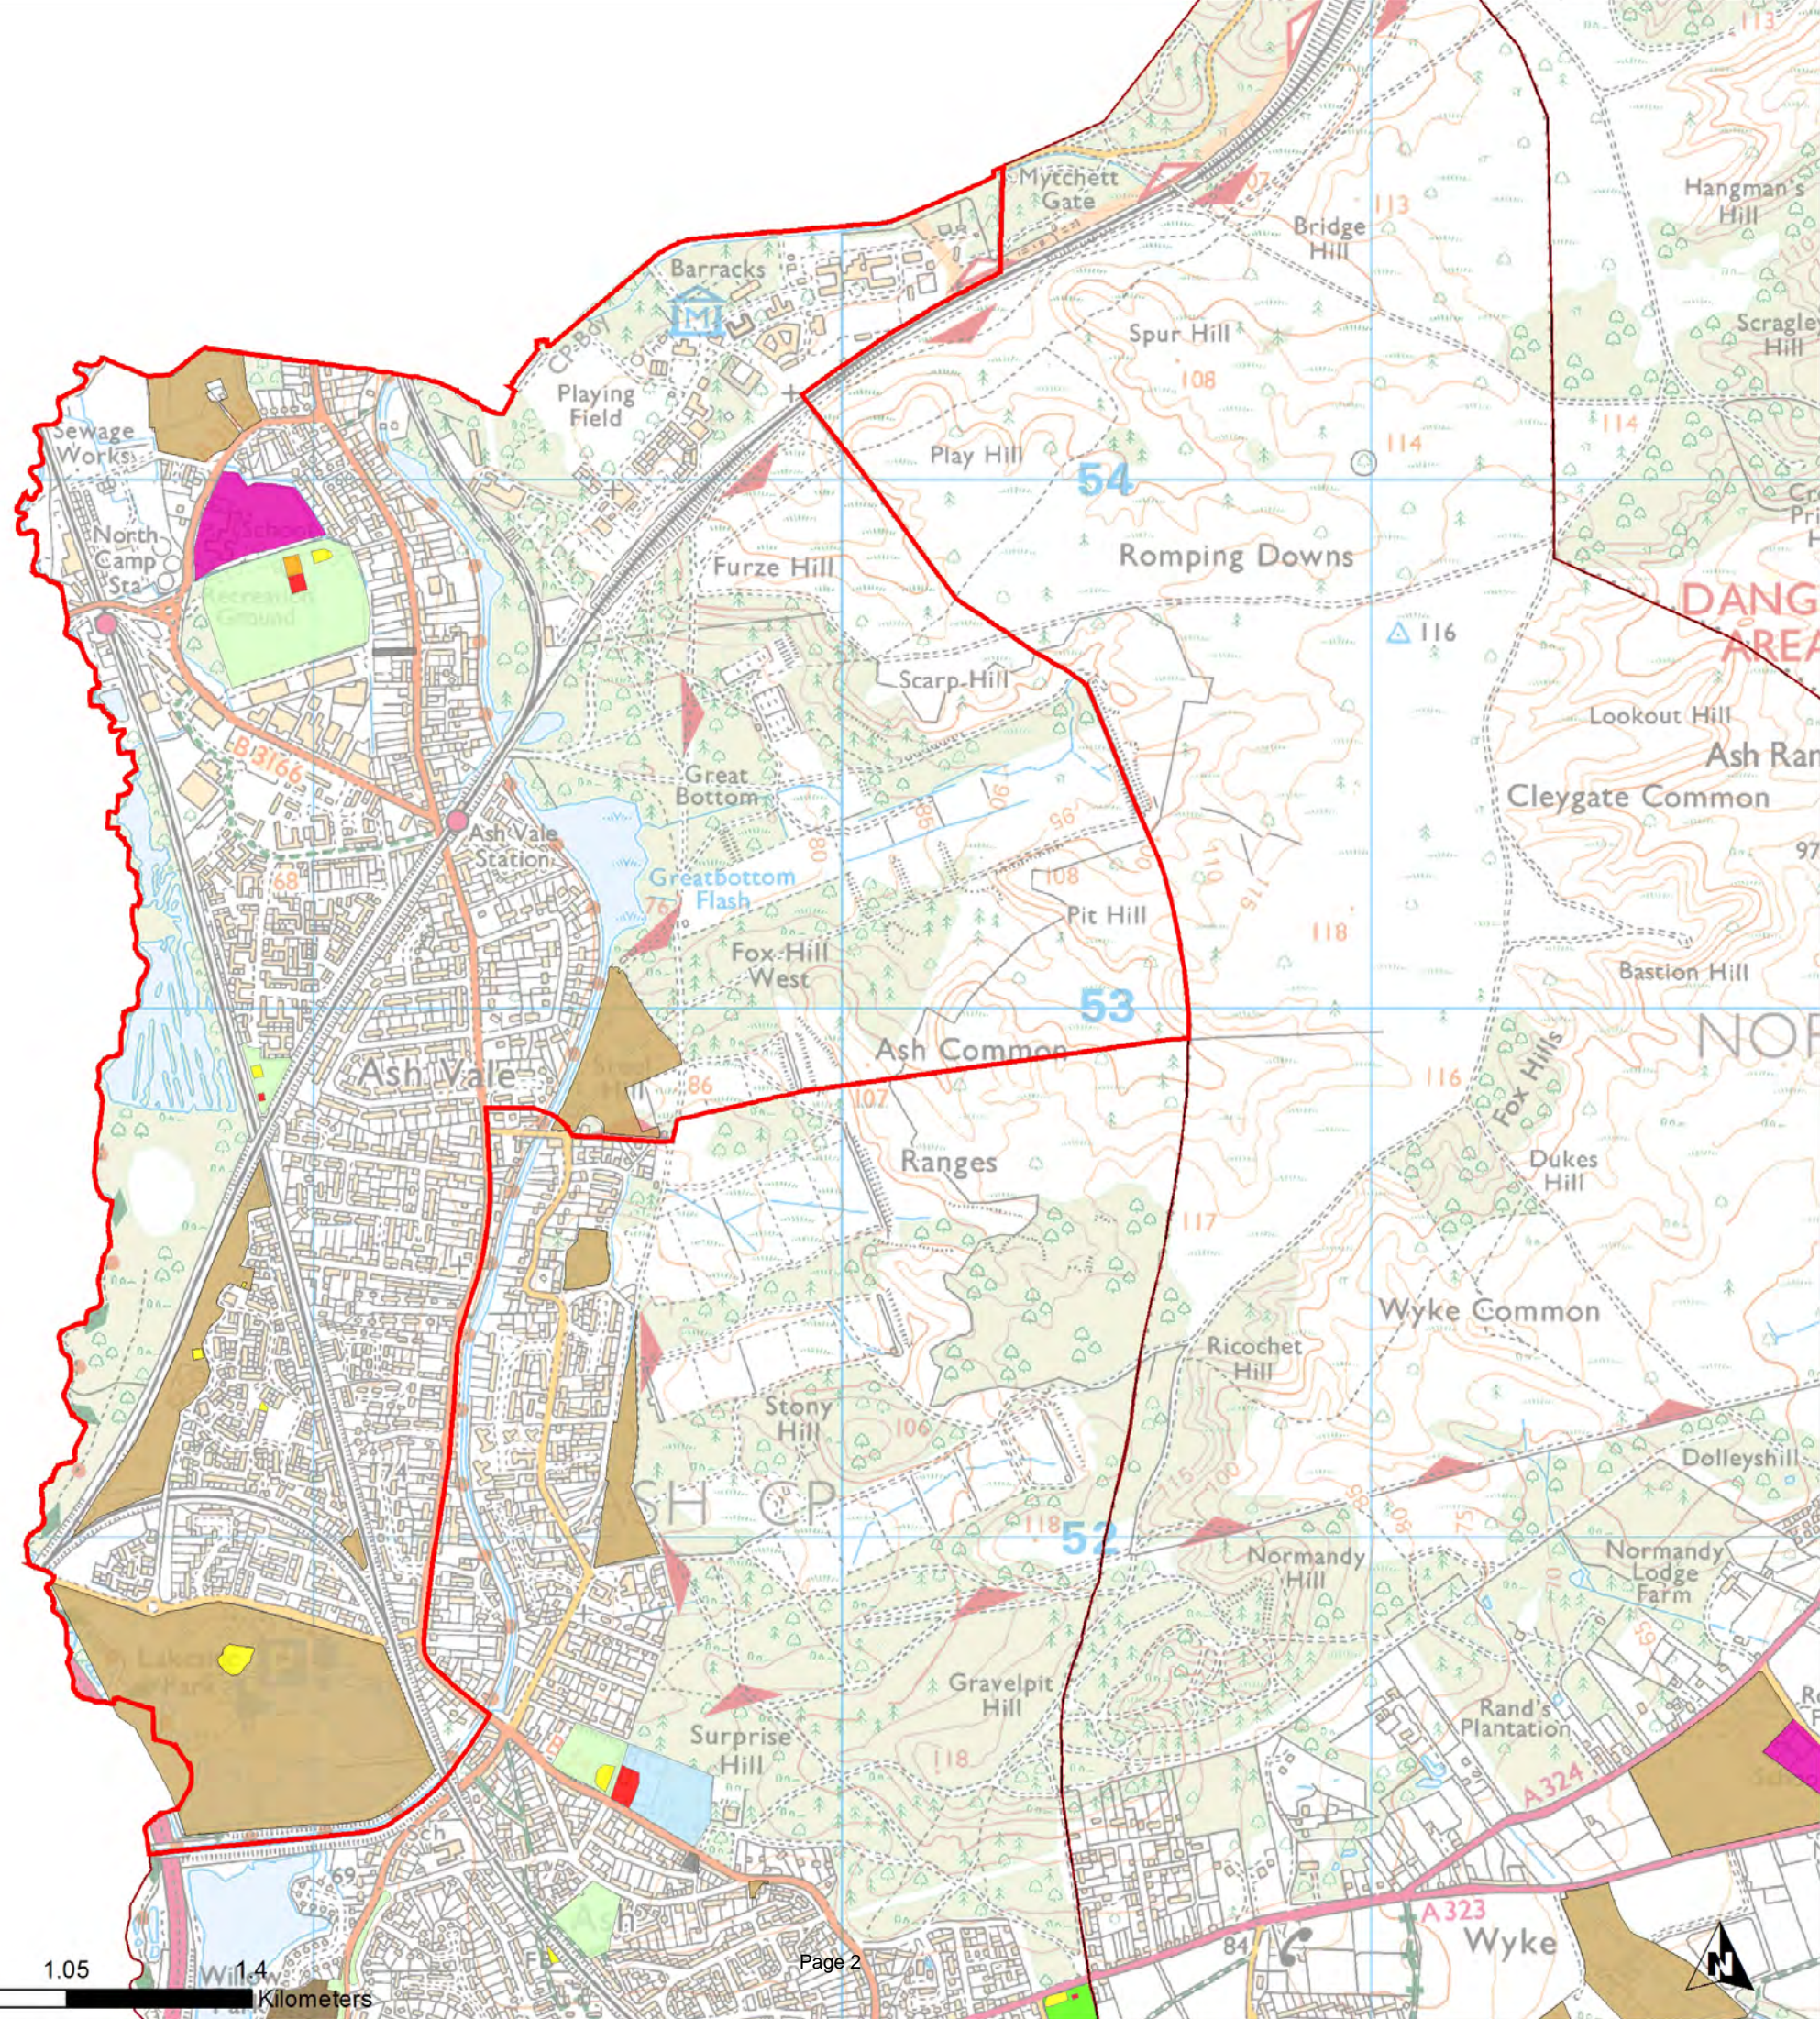

Ash South and Tongham Ward

Legend

- Accessible Natural Green Space
- Allotments
- Amenity Green Space
- Churchyards and Cemeteries
- Education
- Outdoor Sport (Fixed)
- Outdoor Sport (Pitches)
- Outdoor Sport (Private)
- Park and Recreation Ground
- Play Space (Children)
- Play Space (Youth)
- Wards

Guildford Open Space Study

Scale: **1:14,105**

Map produced on

26/05/2017

Ash Vale Ward

Legend

- Accessible Natural Green Space
- Allotments
- Amenity Green Space
- Churchyards and Cemeteries
- Education
- Outdoor Sport (Fixed)
- Outdoor Sport (Pitches)
- Outdoor Sport (Private)
- Park and Recreation Ground
- Play Space (Children)
- Play Space (Youth)
- Wards

Guildford Open Space Study

Scale: **1:13,106**

Map produced on **26/05/2017**

Ash Wharf Ward

Legend

- Accessible Natural Green Space
- Allotments
- Amenity Green Space
- Churchyards and Cemeteries
- Education
- Outdoor Sport (Fixed)
- Outdoor Sport (Pitches)
- Outdoor Sport (Private)
- Park and Recreation Ground
- Play Space (Children)
- Play Space (Youth)
- Wards

Guildford Open Space Study

Scale: 1:10,478

Map produced on

26/05/2017

© Crown Copyright and Database Rights 2017. Ordnance Survey. 100049046

Burpham Ward

- Legend**
- Accessible Natural Green Space
 - Allotments
 - Amenity Green Space
 - Churchyards and Cemeteries
 - Education
 - Outdoor Sport (Fixed)
 - Outdoor Sport (Pitches)
 - Outdoor Sport (Private)
 - Park and Recreation Ground
 - Play Space (Children)
 - Play Space (Youth)
 - Wards