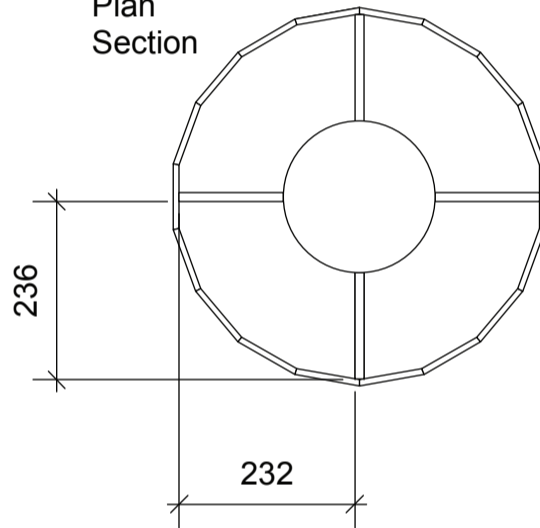

Pod  
Elevation  
Section

Nest Space  
Plan  
Section

Weathered  
Cedar  
Shingles

Scale 1:25

Scale 1:10