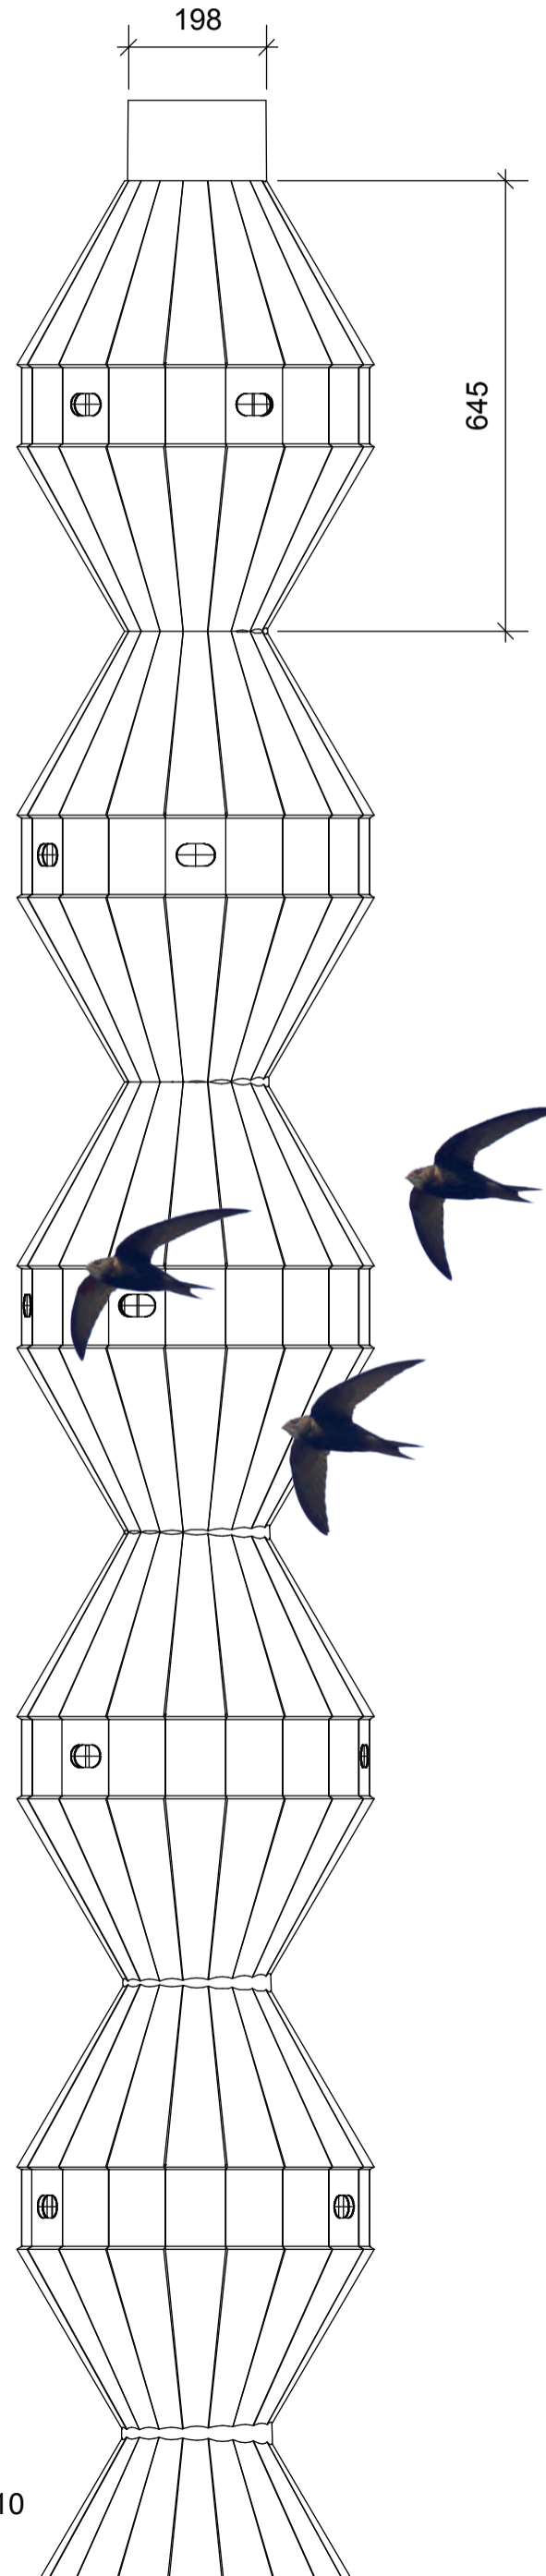

Pod  
Elevation  
Section

Nest Space  
Plan  
Section

Weathered  
Cedar  
Shingles

Scale 1:25

Scale 1:10