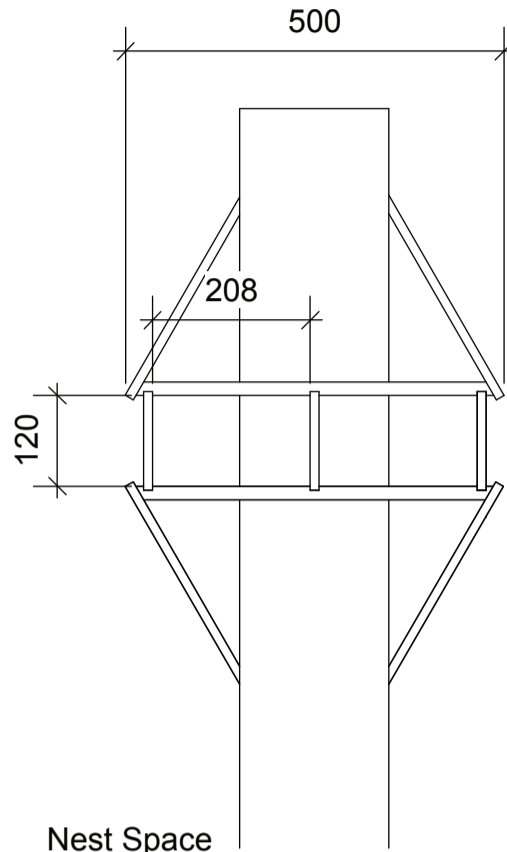

Pod  
Elevation  
Section

Nest Space  
Plan  
Section

Weathered  
Cedar  
Shingles

Scale 1:25

Scale 1:10