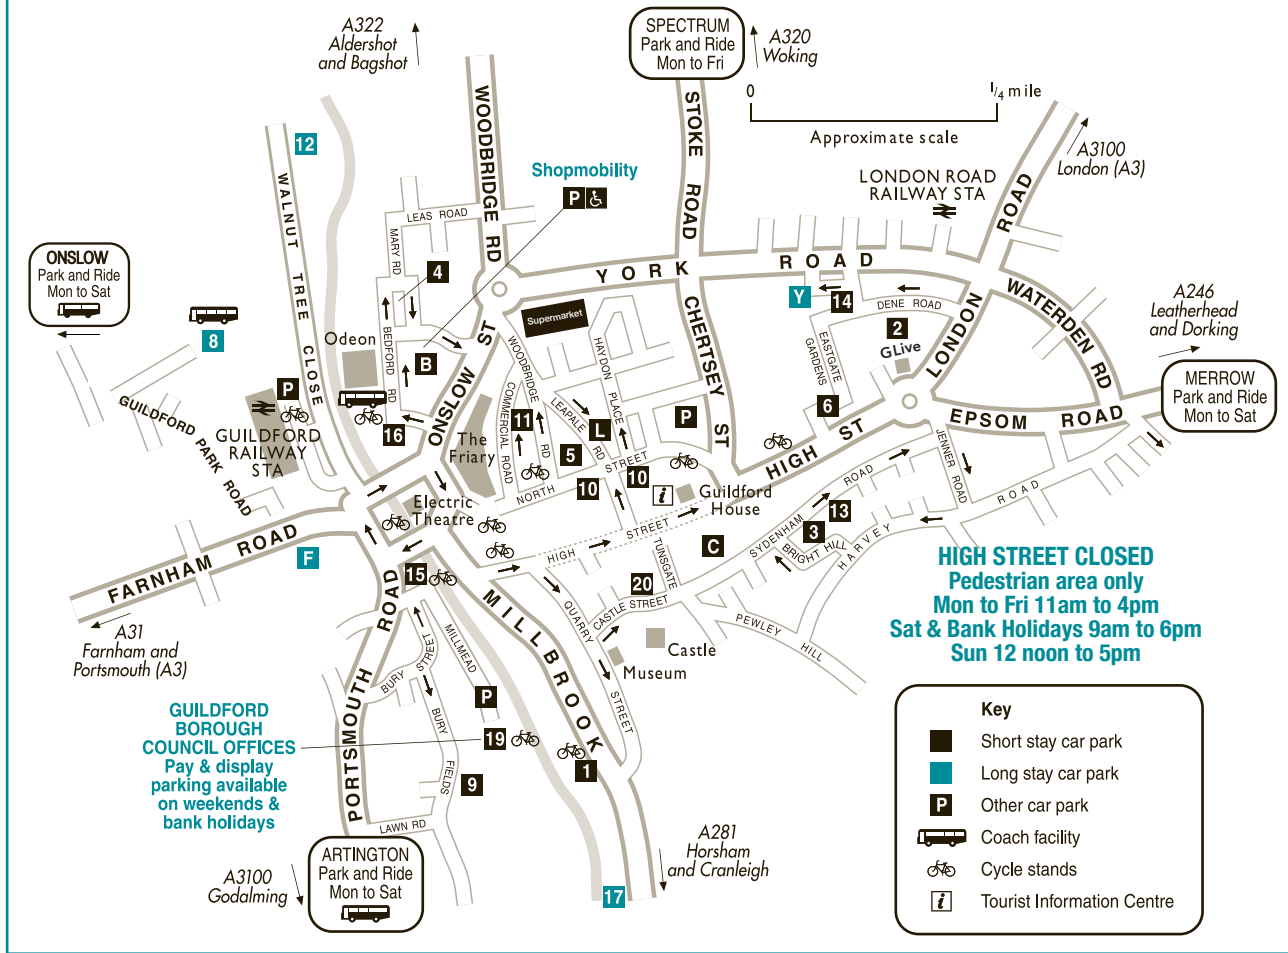

# Car park charges from April 2019

■ Multi Storey
 ■ Surface level
 △ Pay on Foot

| Map ref | Town Centre Multi Storey Car Parks | Spaces                  | Daytime - Monday to Saturday   |                      | Evenings (Farnham Road overnight charges apply)   | Sunday                                |
|---------|------------------------------------|-------------------------|--|----------------------|---|---------------------------------------|
|         |                                    |                         | 1 - 3 hrs  | Each Additional Hour |   |                                       |
| C       | Castle Car Park                    | 350                     | £1.30 per hour   | £2.00                | £1.00 per visit   | Up to 3 hrs £1.50<br>3 to 6 hrs £2.50 |
| L       | Leapale Road                       | 384                     |  |                      |   |                                       |
| B       | Bedford Road Multi-storey          | 1033                    |  |                      |   |                                       |
| Y       | York Road                          | 605                     | £1.30 per hour   | £1.30                |   |                                       |
| F       | Farnham Road                       | 917                     | £1.00 per hour   |                      | 10p per hour  |                                       |
| Map ref | Town Centre Surface Car Parks      | Spaces                  | Daytime - Monday to Saturday   |                      | Evenings  | Sunday                                |
|         |                                    |                         | 1 - 3 hrs  | Each Additional Hour |   |                                       |
| 10      | North Street                       | 49                      | £1.00 per 30 mins<br>Max stay 30 mins. No parking after 10pm Thursdays and all day Friday / Saturday   |                      | Not applicable  | £1.00 per 30 minutes                  |
| 11      | Commercial Road 2                  | 52                      | £1.30 per hour   | £2.00                | £1.00 per visit   | Up to 3 hrs £1.50<br>3 to 6 hrs £2.50 |
| 5       | Old Police Station                 | 62                      |  |                      |   |                                       |
| 6       | Upper High Street                  | 49                      |  |                      |   |                                       |
| 20      | Tungate                            | 62                      |  |                      |   |                                       |
| 1       | Millbrook                          | 244                     |  |                      |   |                                       |
| 2       | G Live                             | 220                     | £1.30 per hour   | £1.30                | Monday to Friday - Contract Car Park (unavailable to Public)<br>Saturday and Public Holidays £1.30 per hour | Closed                                |
| 4       | Mary Road                          | 107                     |  |                      |   |                                       |
| 3       | Bright Hill                        | 121                     |  |                      |   |                                       |
| 16      | Bedford Road Surface               | 68                      | Monday to Friday - For visitors to Council Offices Only<br>Saturday and Public Holidays £1.30 per hour |                      | Closed  |                                       |
| 15      | Portsmouth Road                    | 98                      |  |                      |   |                                       |
| 9       | Lawn Road                          | 87                      | Monday to Friday - For visitors to Council Offices Only<br>Saturday and Public Holidays £1.30 per hour |                      | Closed  |                                       |
| 13      | Robin Hood                         | 23                      |  |                      |   |                                       |
| 14      | St Josephs                         | 71                      |  |                      |   |                                       |
| 19      | Millmead House (Front)             | 27                      | Daytime - Monday to Saturday   |                      | Evenings  | Sunday                                |
| Map ref | Other Car Parks                    | Spaces                  |  |                      |   |                                       |
|         |                                    |                         | Ash Vale Station   | 29                   | £1.00 per visit 7am - 4pm<br>Free Saturday  | Not applicable                        |
| 12      | Walnut Tree Close                  | 17                      | £3.20 per visit<br>Free Saturday   |                      |   |                                       |
| 8       | Guildford Park                     | 400 (under development) | Mon-Fri £5.00 per visit<br>Sat £1.00 per visit   |                      | Free  |                                       |
| 17      | Shalford Park                      | 66                      | £3.20 per visit<br>Closed Saturday   |                      | Closed  |                                       |