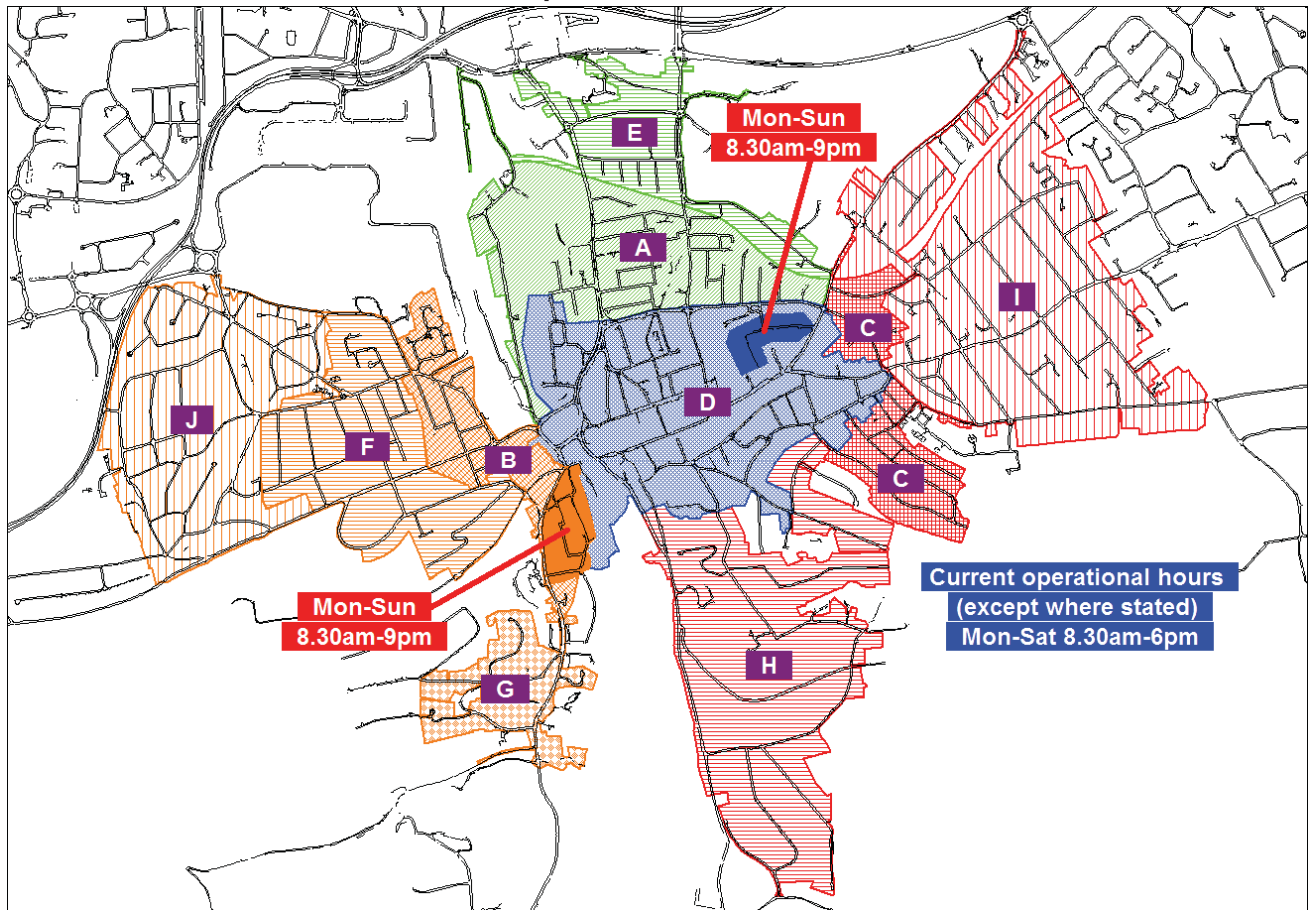

Guildford town centre CPZ - Proposed Operational Hours

Guildford town centre CPZ - Current Operational Hours

Reproduced from Ordnance Survey Material. HMSO Crown Copyright. All rights reserved. Guildford Borough Council. 100019625, 2019