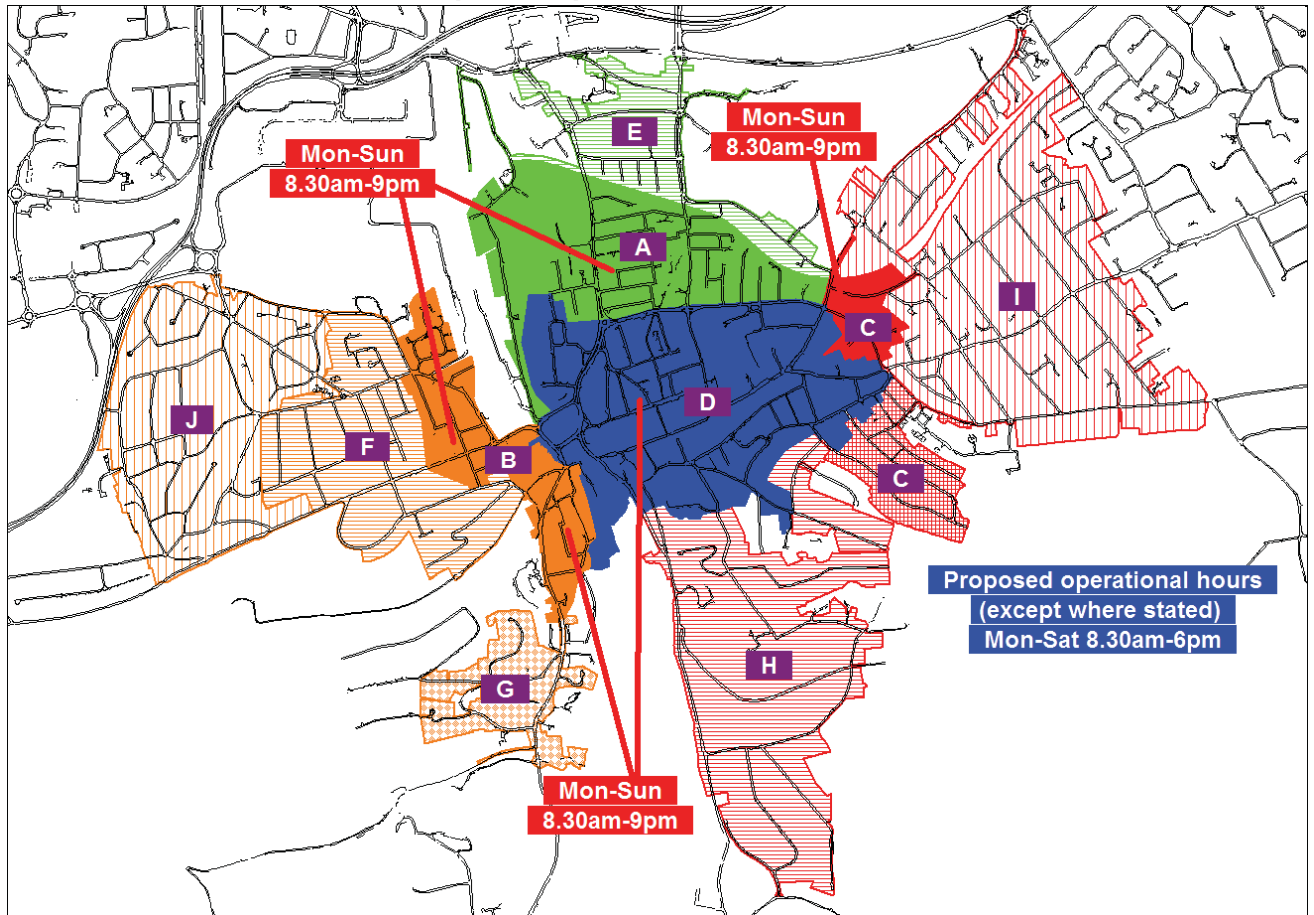

Guildford town centre CPZ - Proposed Operational Hours

Guildford town centre CPZ - Current Operational Hours

Reproduced from Ordnance Survey Material. HMSO Crown Copyright. All rights reserved. Guildford Borough Council. 100019625, 2019