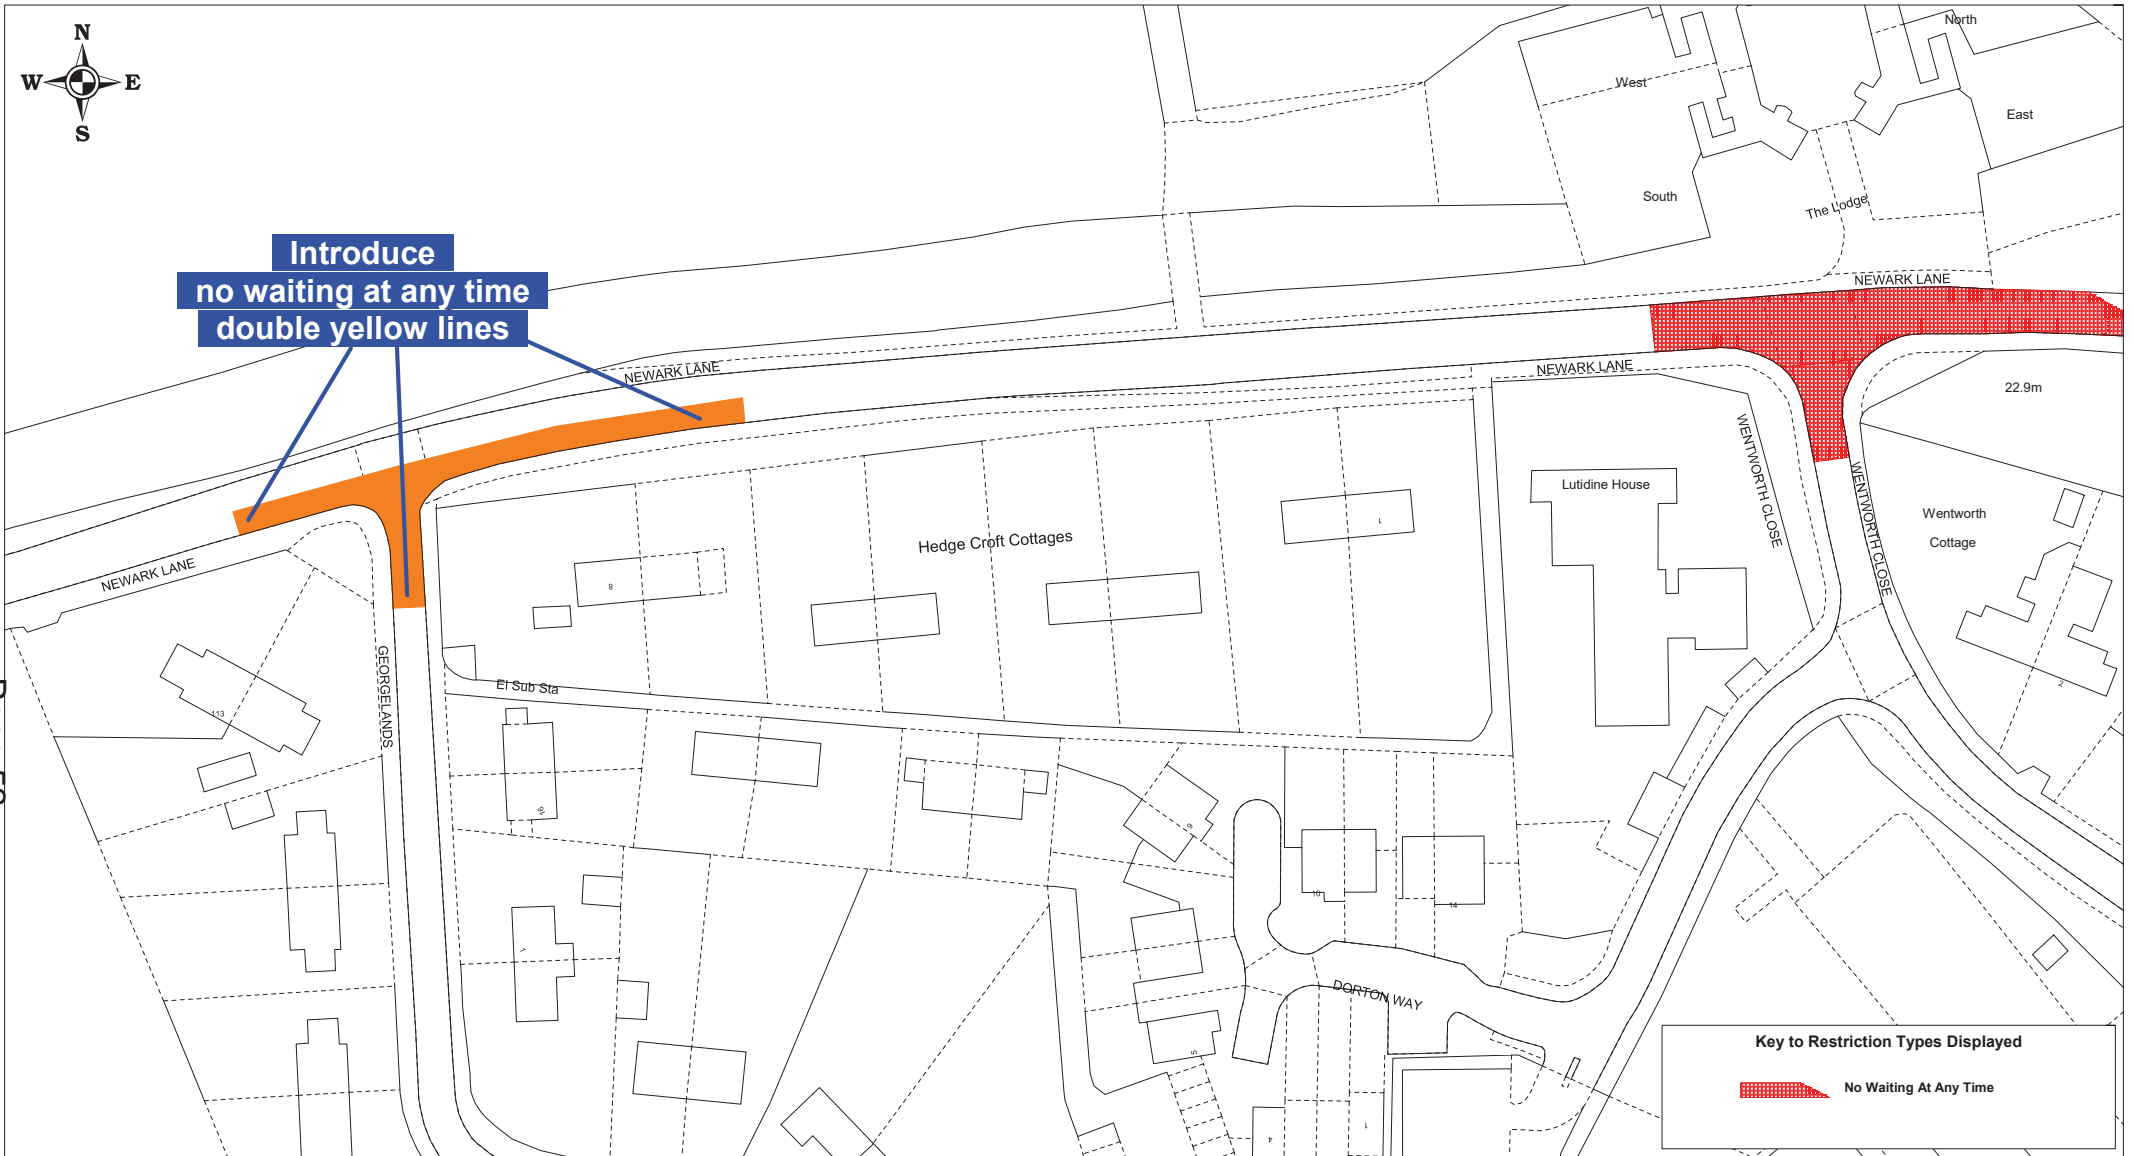

**Introduce
no waiting at any time
double yellow lines**

Page 52

Key to Restriction Types Displayed

 No Waiting At Any Time

Reproduced from Ordnance Survey Material.
HMSO Crown Copyright. All rights reserved.
Guildford Borough Council
Licence No. 100019625, 2019

**Guildford parking review -
Proposed controls
Newark Ln / Georgelands, Ripley**

SCALE	1 : 1000 @ A4
DATE	07/03/2019
DRAWING No.	GBC/APH/NewarkLnProp
DRAWN BY	ANDREW HARKIN