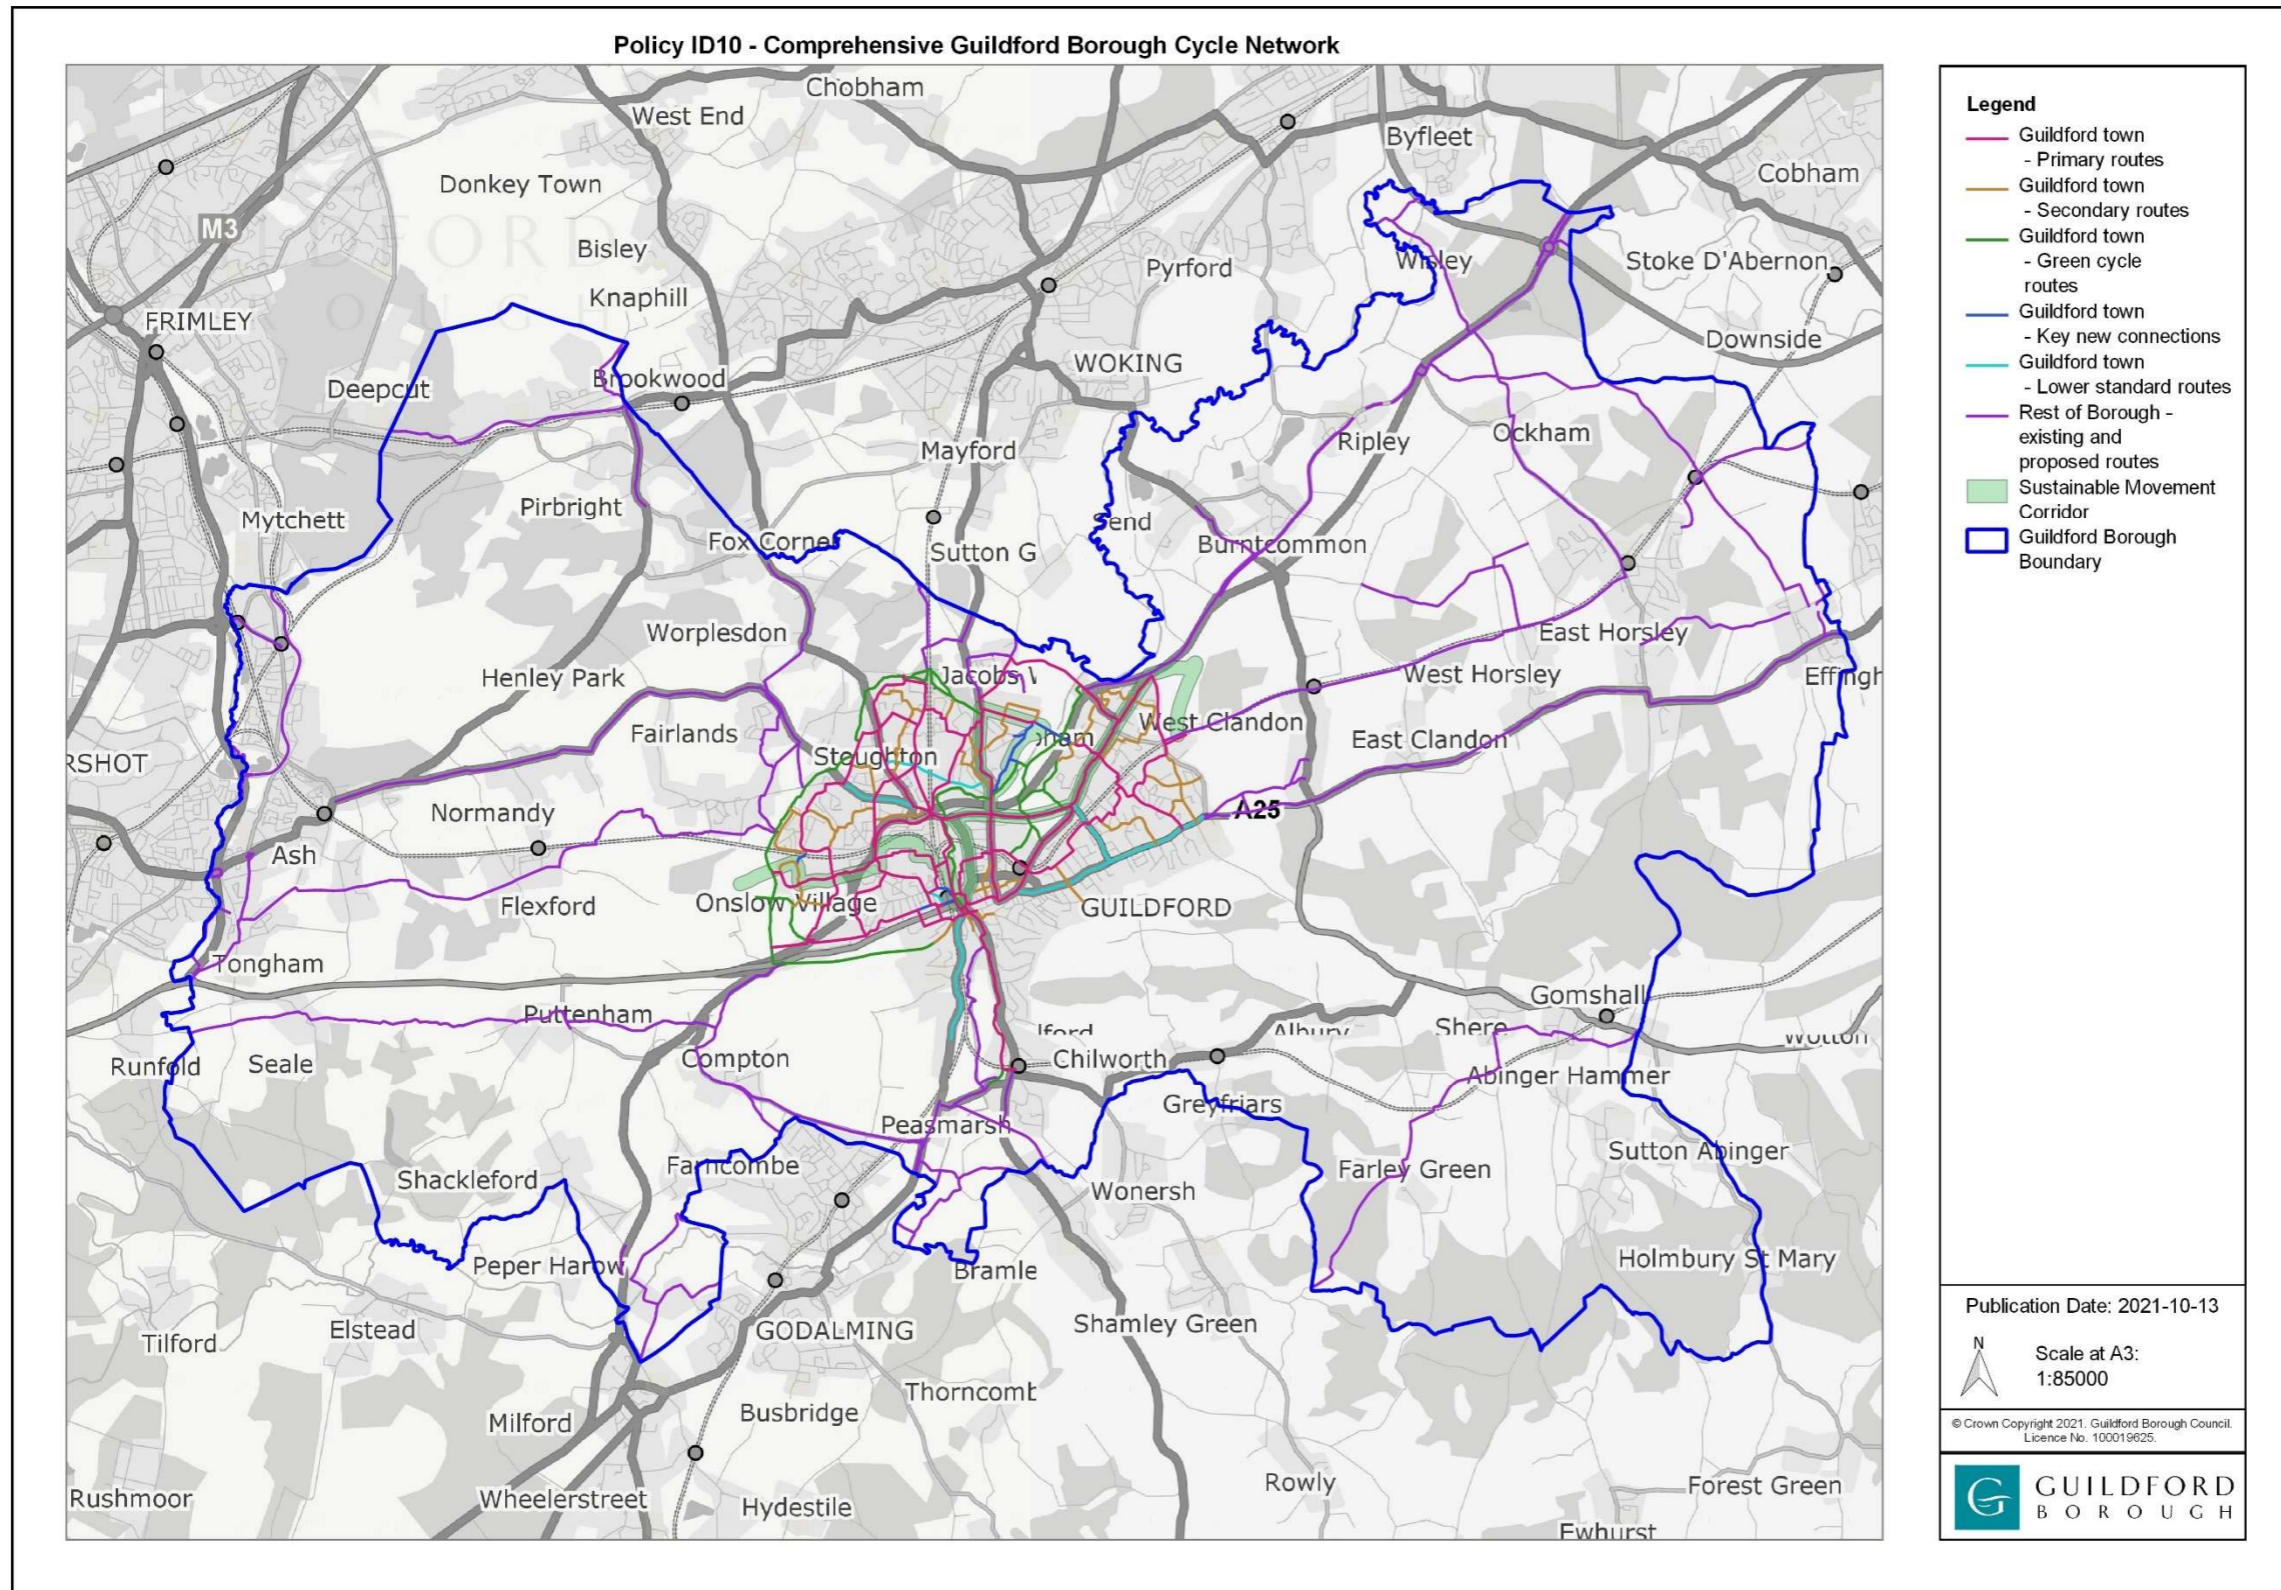

Appendix A – Comprehensive Guildford Borough Cycle Network (proposed addition to the Policies Map)

Figure A1. Comprehensive Guildford Borough Cycle Network – Full Borough View

Figure A2. Comprehensive Guildford Borough Cycle Network – Guildford Urban Area View