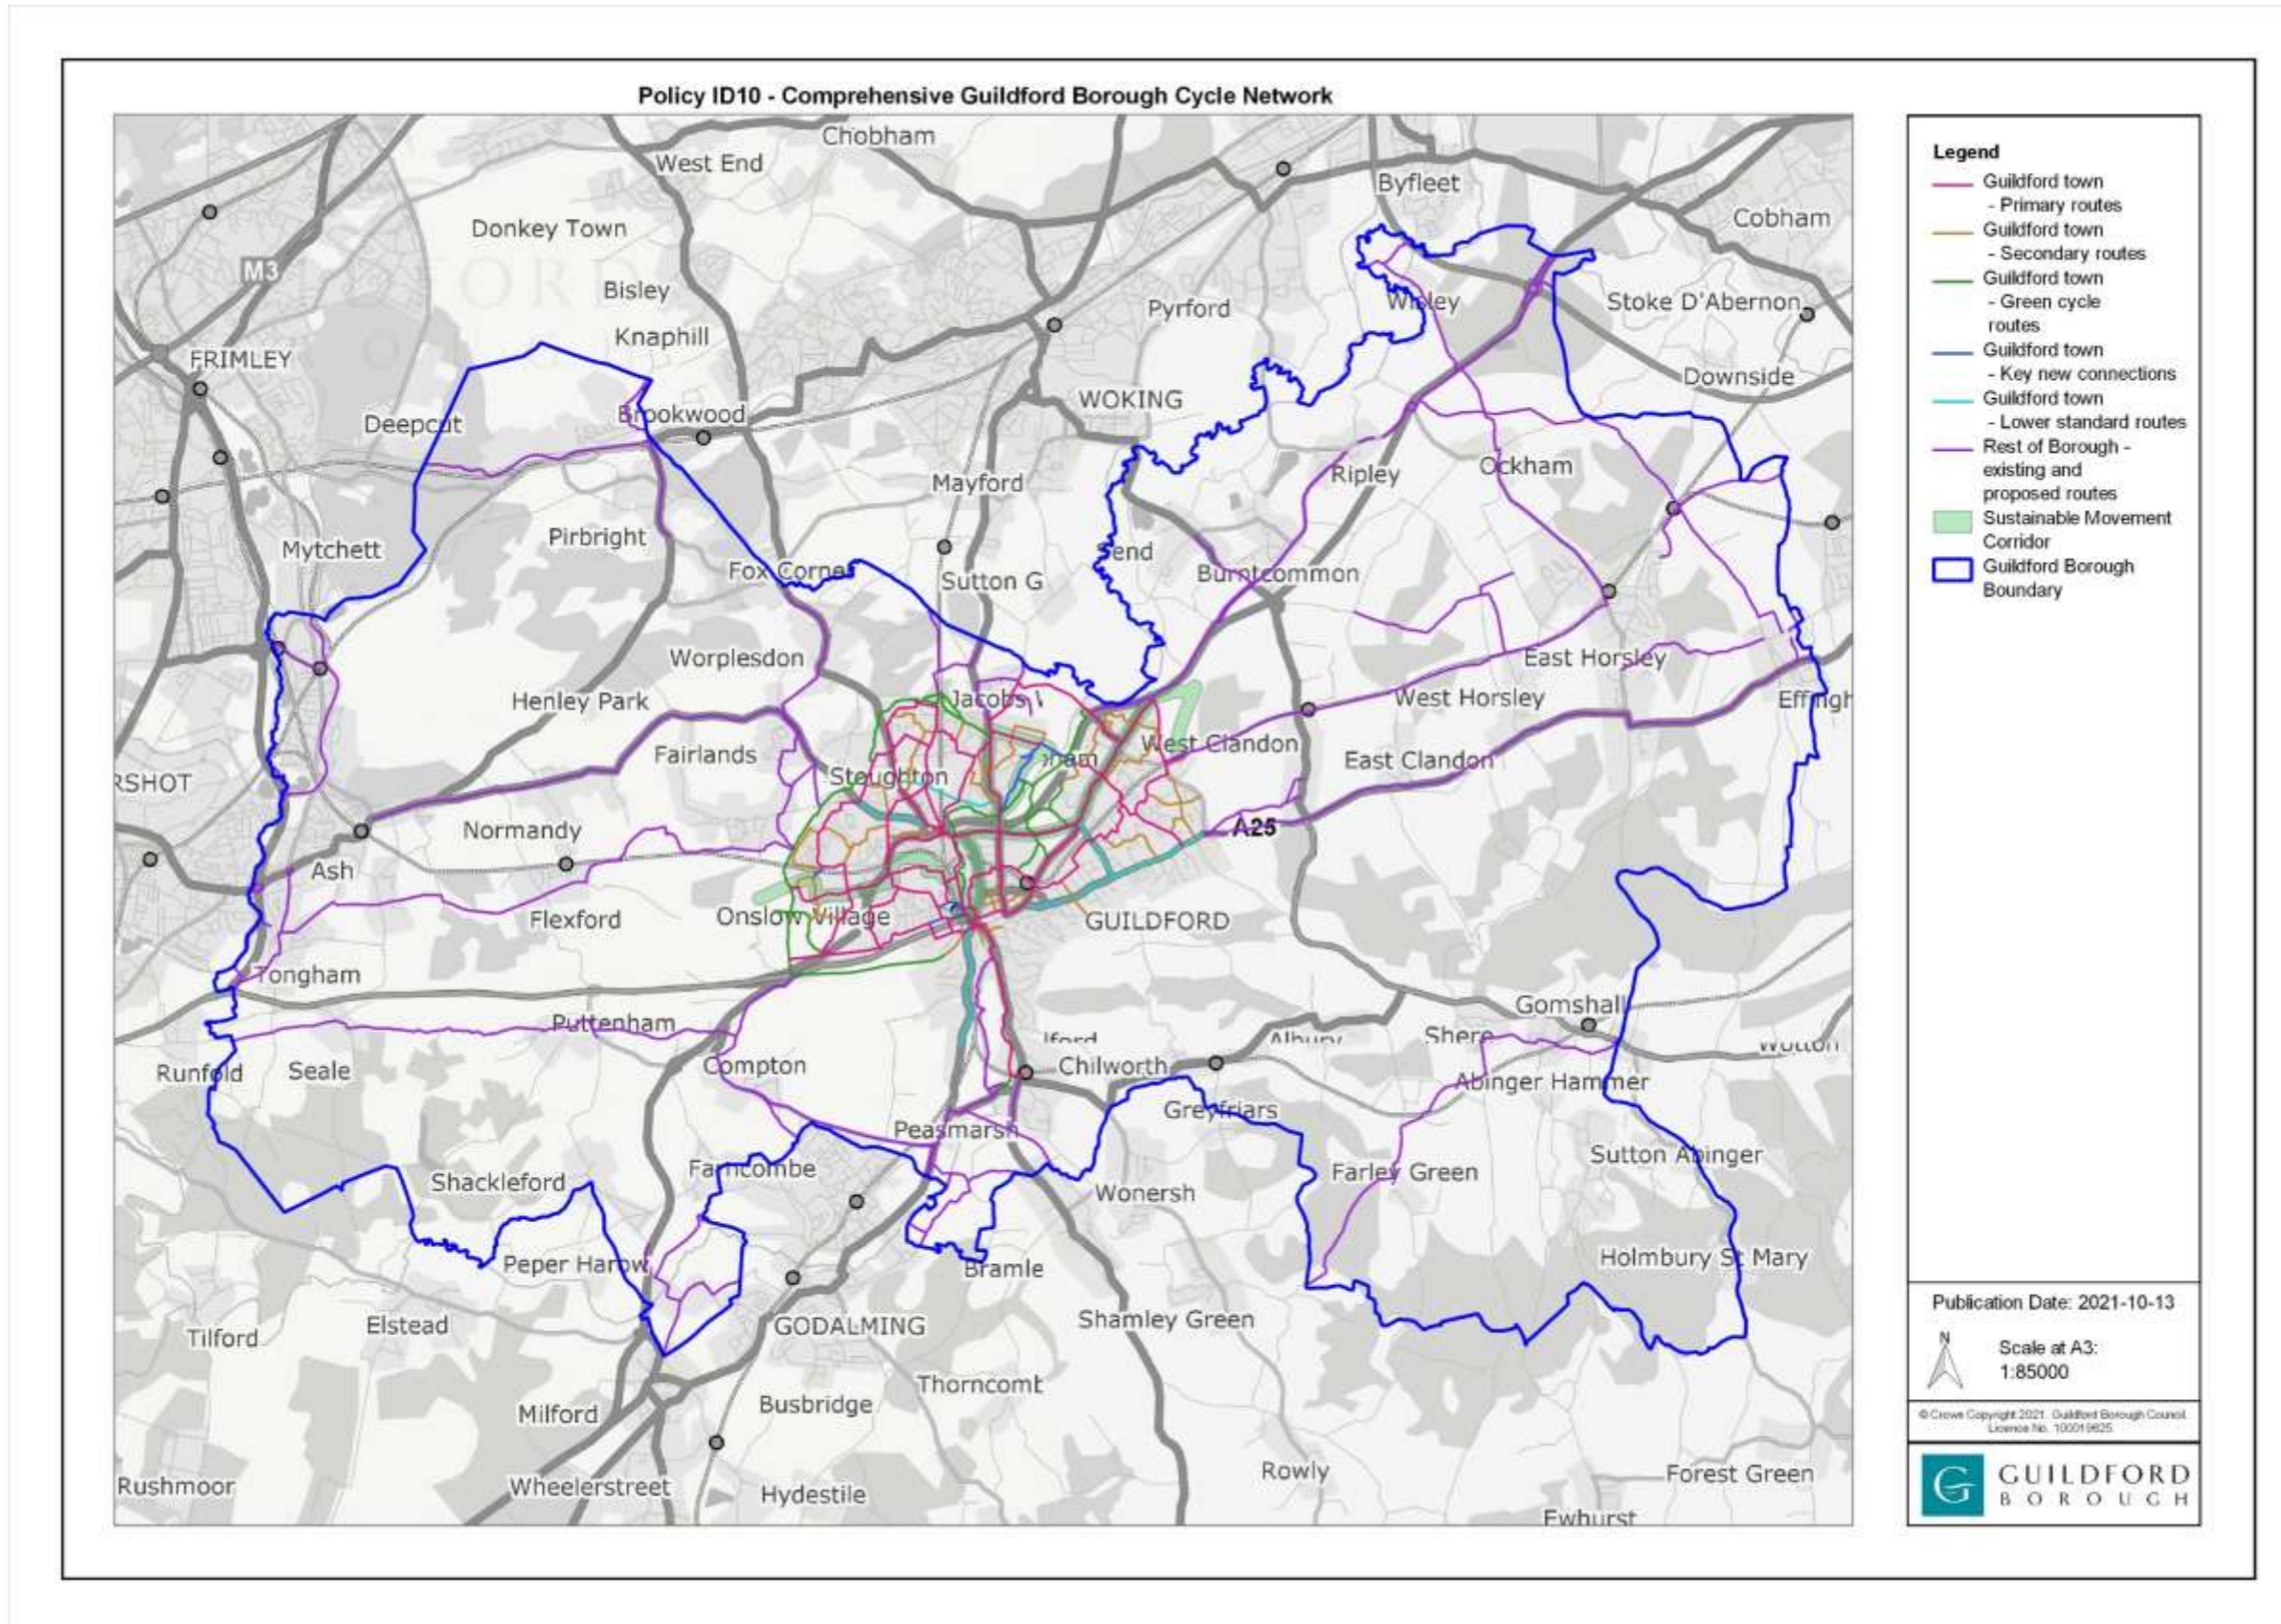

**Appendix A – Comprehensive Guildford Borough Cycle Network (proposed addition to the Policies Map)**

**Figure A1. Comprehensive Guildford Borough Cycle Network – Full Borough View**

Figure A2. Comprehensive Guildford Borough Cycle Network – Guildford Urban Area View