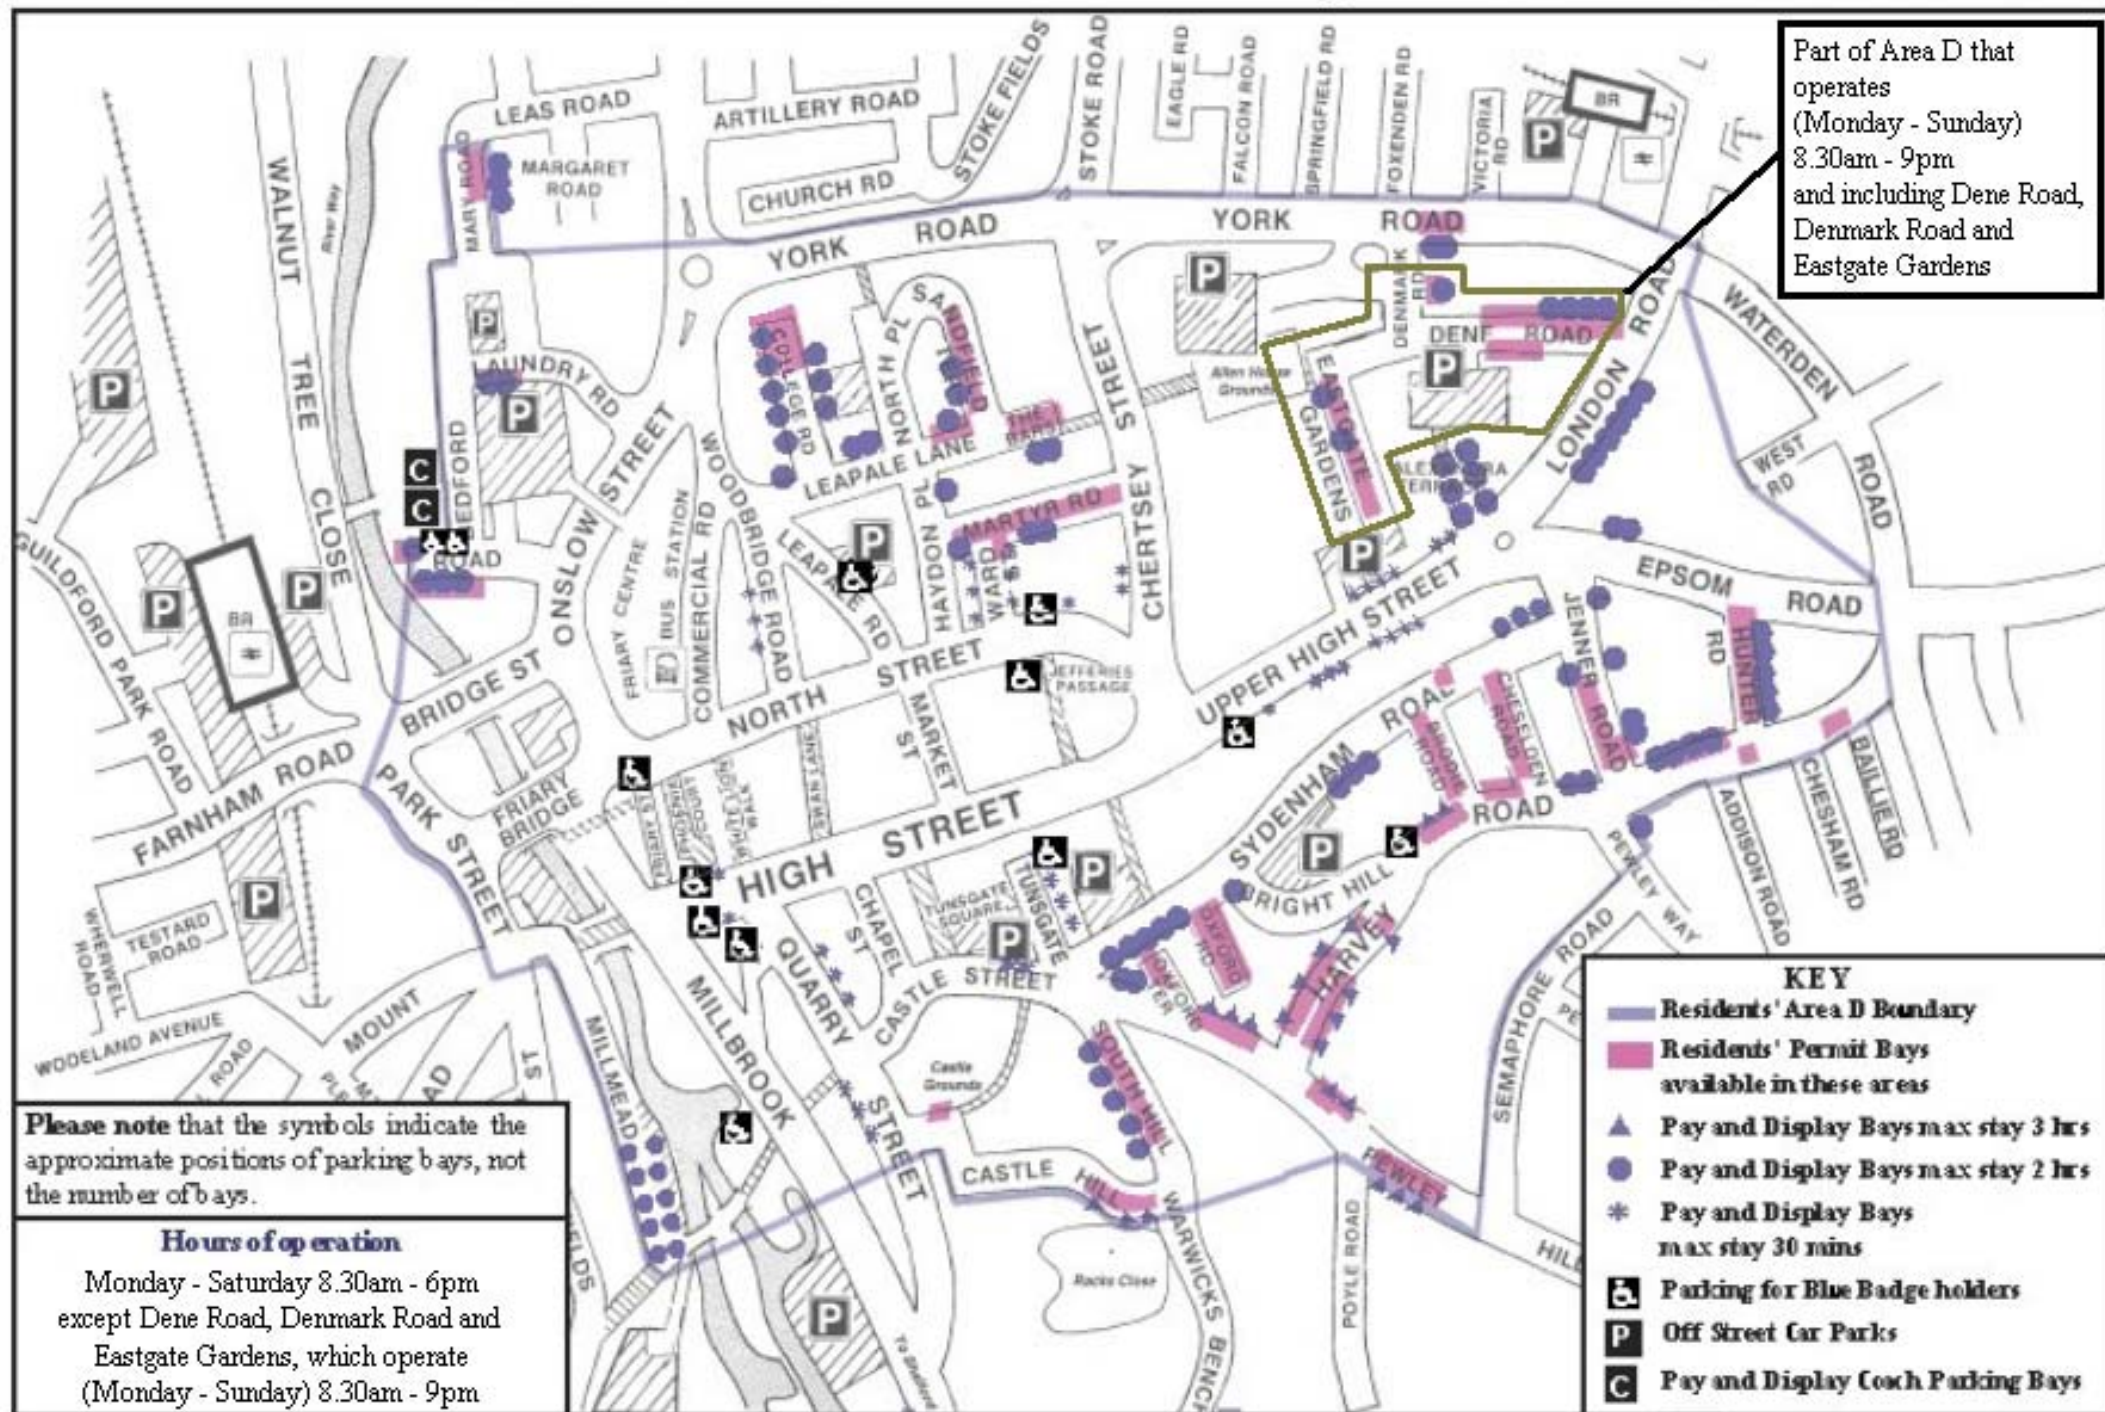

Guildford On-street Controlled Parking Zone - Area D

Part of Area D that operates (Monday - Sunday) 8.30am - 9pm and including Dene Road, Denmark Road and Eastgate Gardens

Please note that the symbols indicate the approximate positions of parking bays, not the number of bays.

Hours of operation

Monday - Saturday 8.30am - 6pm
 except Dene Road, Denmark Road and Eastgate Gardens, which operate (Monday - Sunday) 8.30am - 9pm

KEY	
	Residents' Area D Boundary
	Residents' Permit Bays available in these areas
	Pay and Display Bays max stay 3 hrs
	Pay and Display Bays max stay 2 hrs
	Pay and Display Bays max stay 30 mins
	Parking for Blue Badge holders
	Off Street Car Parks
	Pay and Display Coach Parking Bays