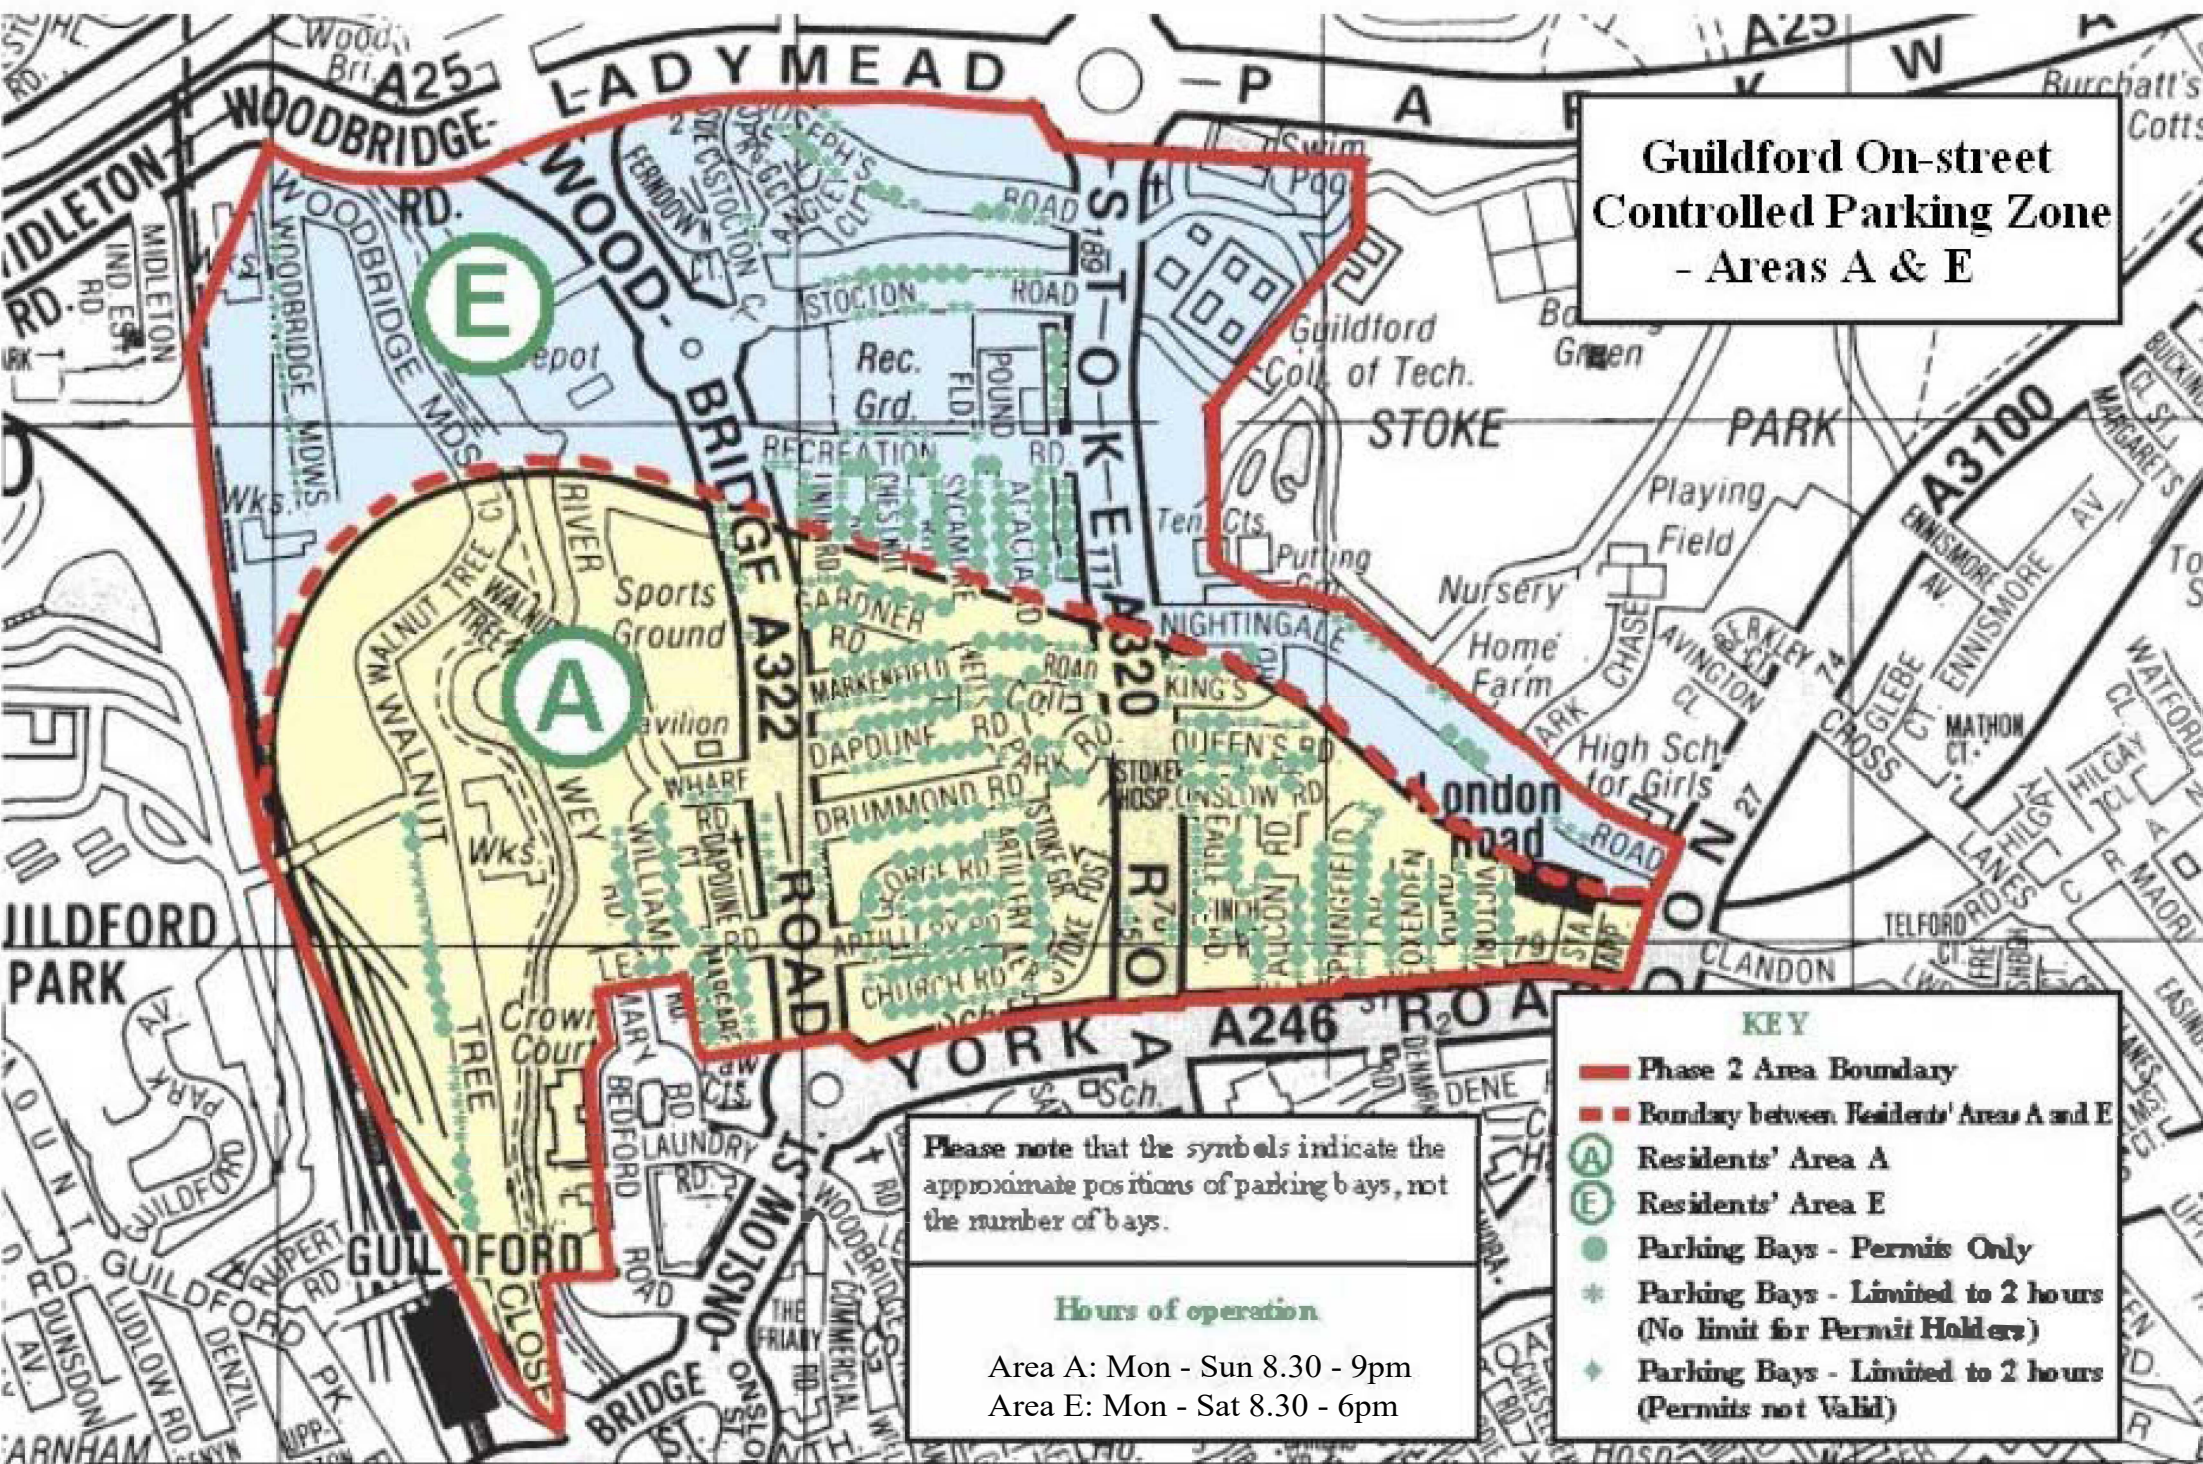

**Guildford On-street  
Controlled Parking Zone  
- Areas A & E**

Please note that the symbols indicate the approximate positions of parking bays, not the number of bays.

**Hours of operation**

Area A: Mon - Sun 8.30 - 9pm  
Area E: Mon - Sat 8.30 - 6pm

- KEY**
- Phase 2 Area Boundary
  - - - Boundary between Residents' Areas A and E
  - A Residents' Area A
  - E Residents' Area E
  - Parking Bays - Permits Only
  - \* Parking Bays - Limited to 2 hours (No limit for Permit Holders)
  - ◆ Parking Bays - Limited to 2 hours (Permits not Valid)