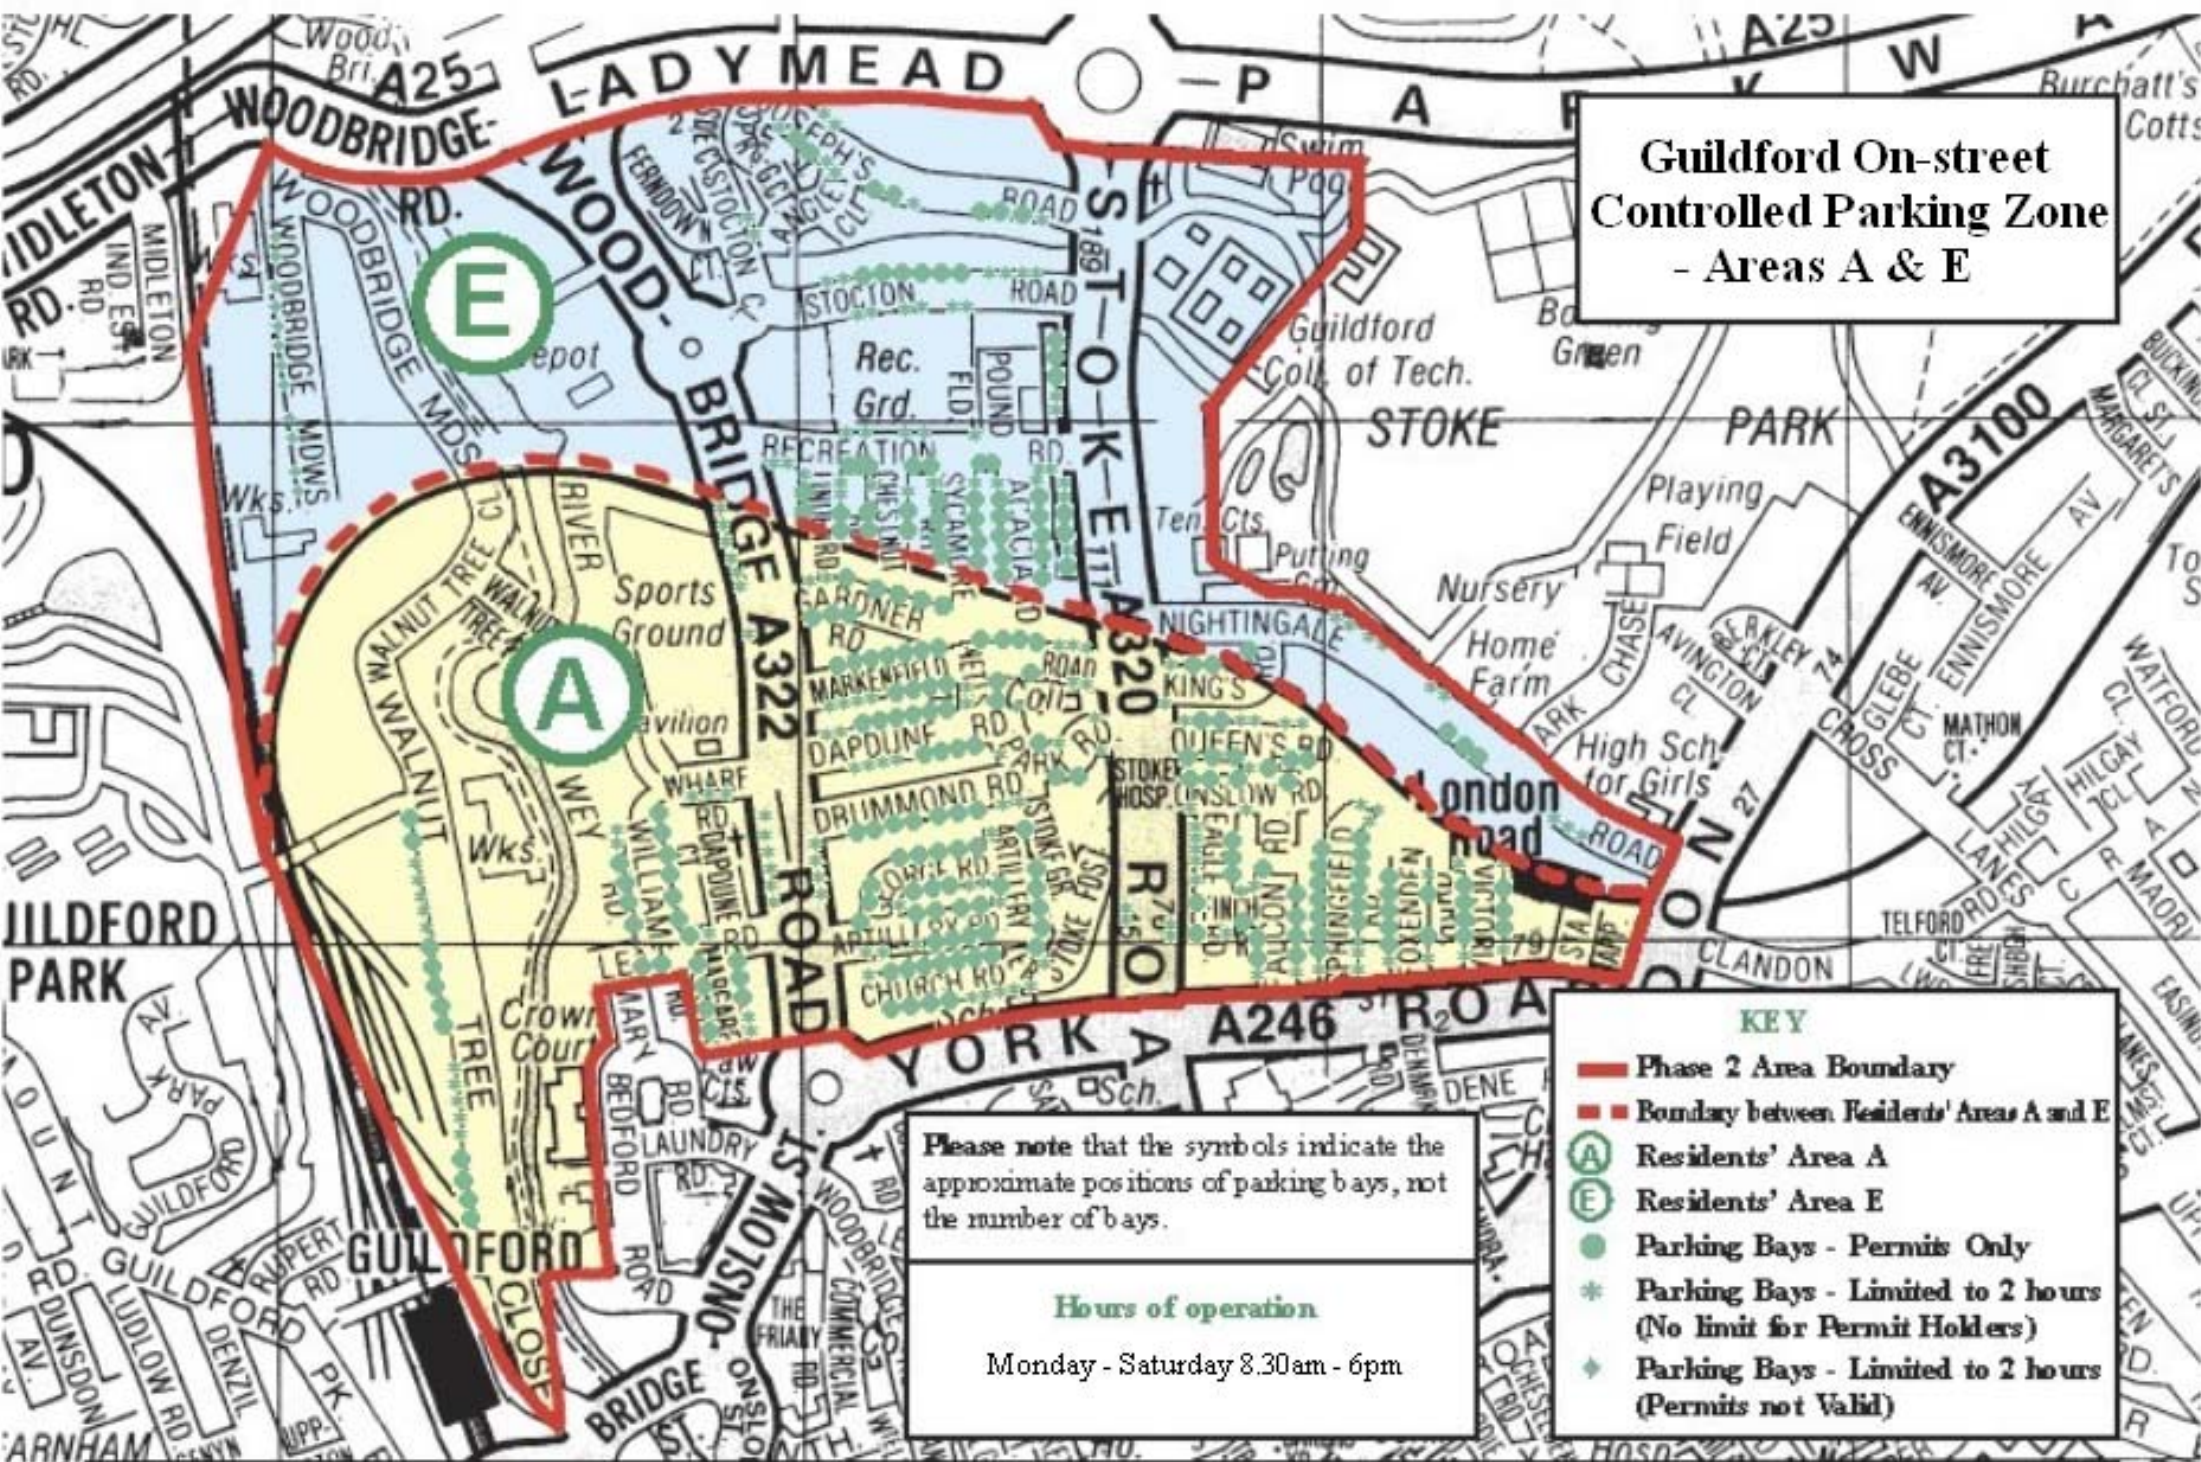

**Guildford On-street  
Controlled Parking Zone  
- Areas A & E**

Please note that the symbols indicate the approximate positions of parking bays, not the number of bays.

**Hours of operation**  
Monday - Saturday 8.30am - 6pm

- KEY**
- Phase 2 Area Boundary
  - - - Boundary between Residents' Areas A and E
  - A Residents' Area A
  - E Residents' Area E
  - Parking Bays - Permits Only
  - \* Parking Bays - Limited to 2 hours (No limit for Permit Holders)
  - ◆ Parking Bays - Limited to 2 hours (Permits not Valid)