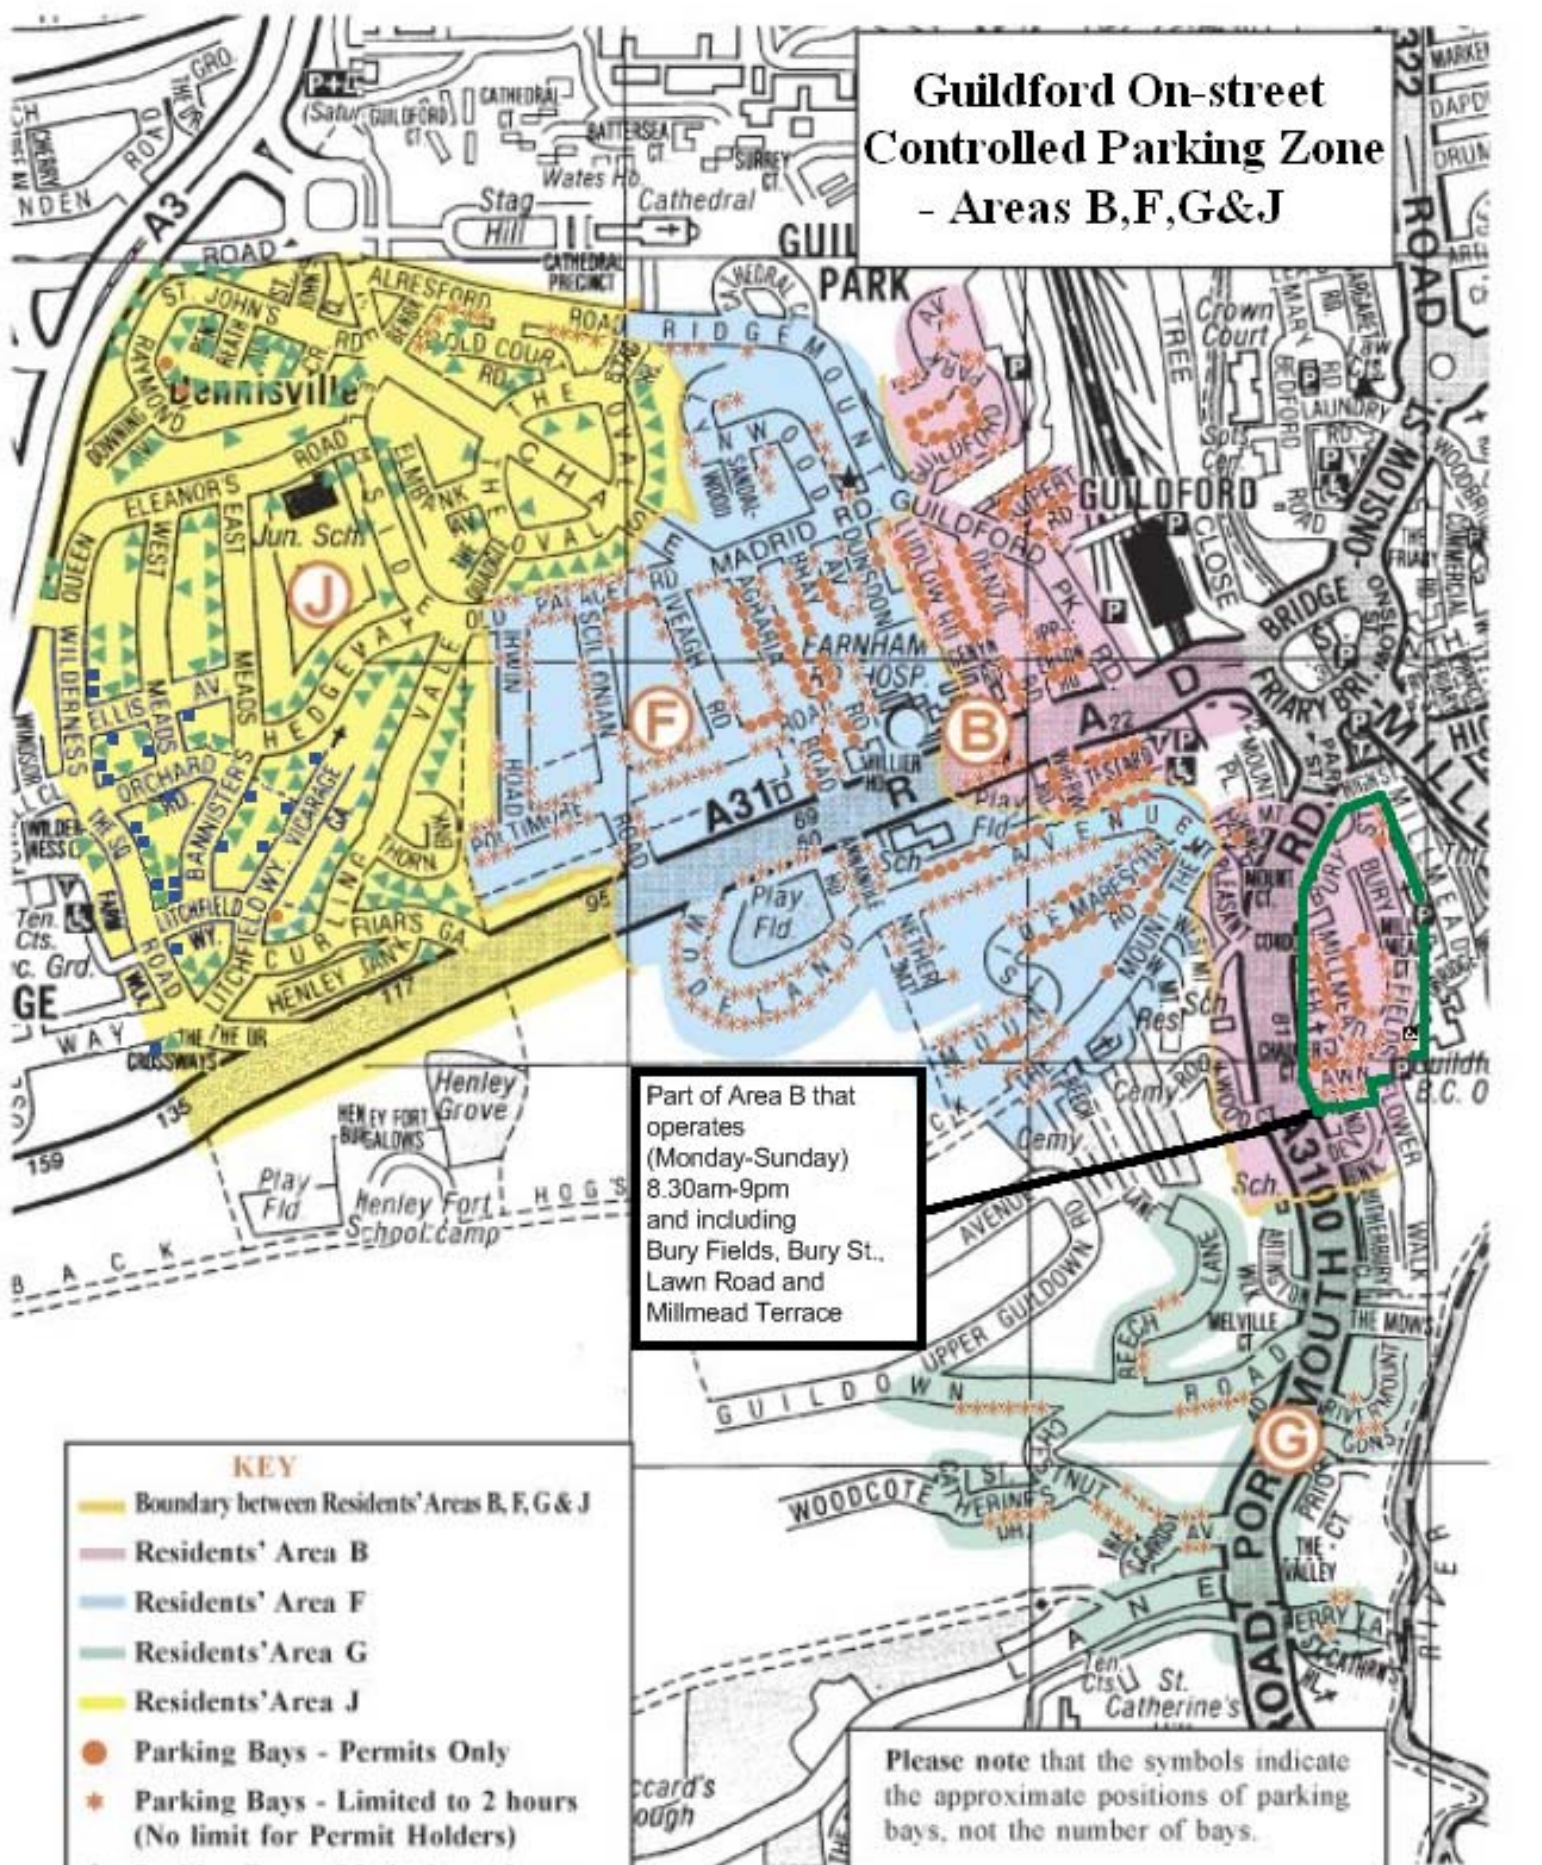

Guildford On-street Controlled Parking Zone - Areas B,F,G&J

Part of Area B that operates (Monday-Sunday) 8.30am-9pm and including Bury Fields, Bury St., Lawn Road and Millmead Terrace

- KEY**
- Boundary between Residents' Areas B, F, G & J
 - Residents' Area B
 - Residents' Area F
 - Residents' Area G
 - Residents' Area J
 - Parking Bays - Permits Only
 - ★ Parking Bays - Limited to 2 hours (No limit for Permit Holders)
 - ▲ Parking Bays - Limited to 4 hours (No limit for Permit Holders)
 - Parking Bays - No limit

Please note that the symbols indicate the approximate positions of parking bays, not the number of bays.

Hours of operation
Monday - Saturday 8.30am - 6pm except Bury Fields, Bury St, Lawn Rd and Millmead Tr, which operate (Monday - Sunday) 8.30am - 9pm

Reproduced by permission of Geographers' A-Z Map Co. Ltd. "Based upon the Ordnance Survey mapping with the permission of the Controller of Her Majesty's Stationary Office © Crown Copyright. Unauthorised reproduction infringes Crown Copyright and may lead to prosecution or civil proceedings" Guildford Borough Council LA 078115:98-01