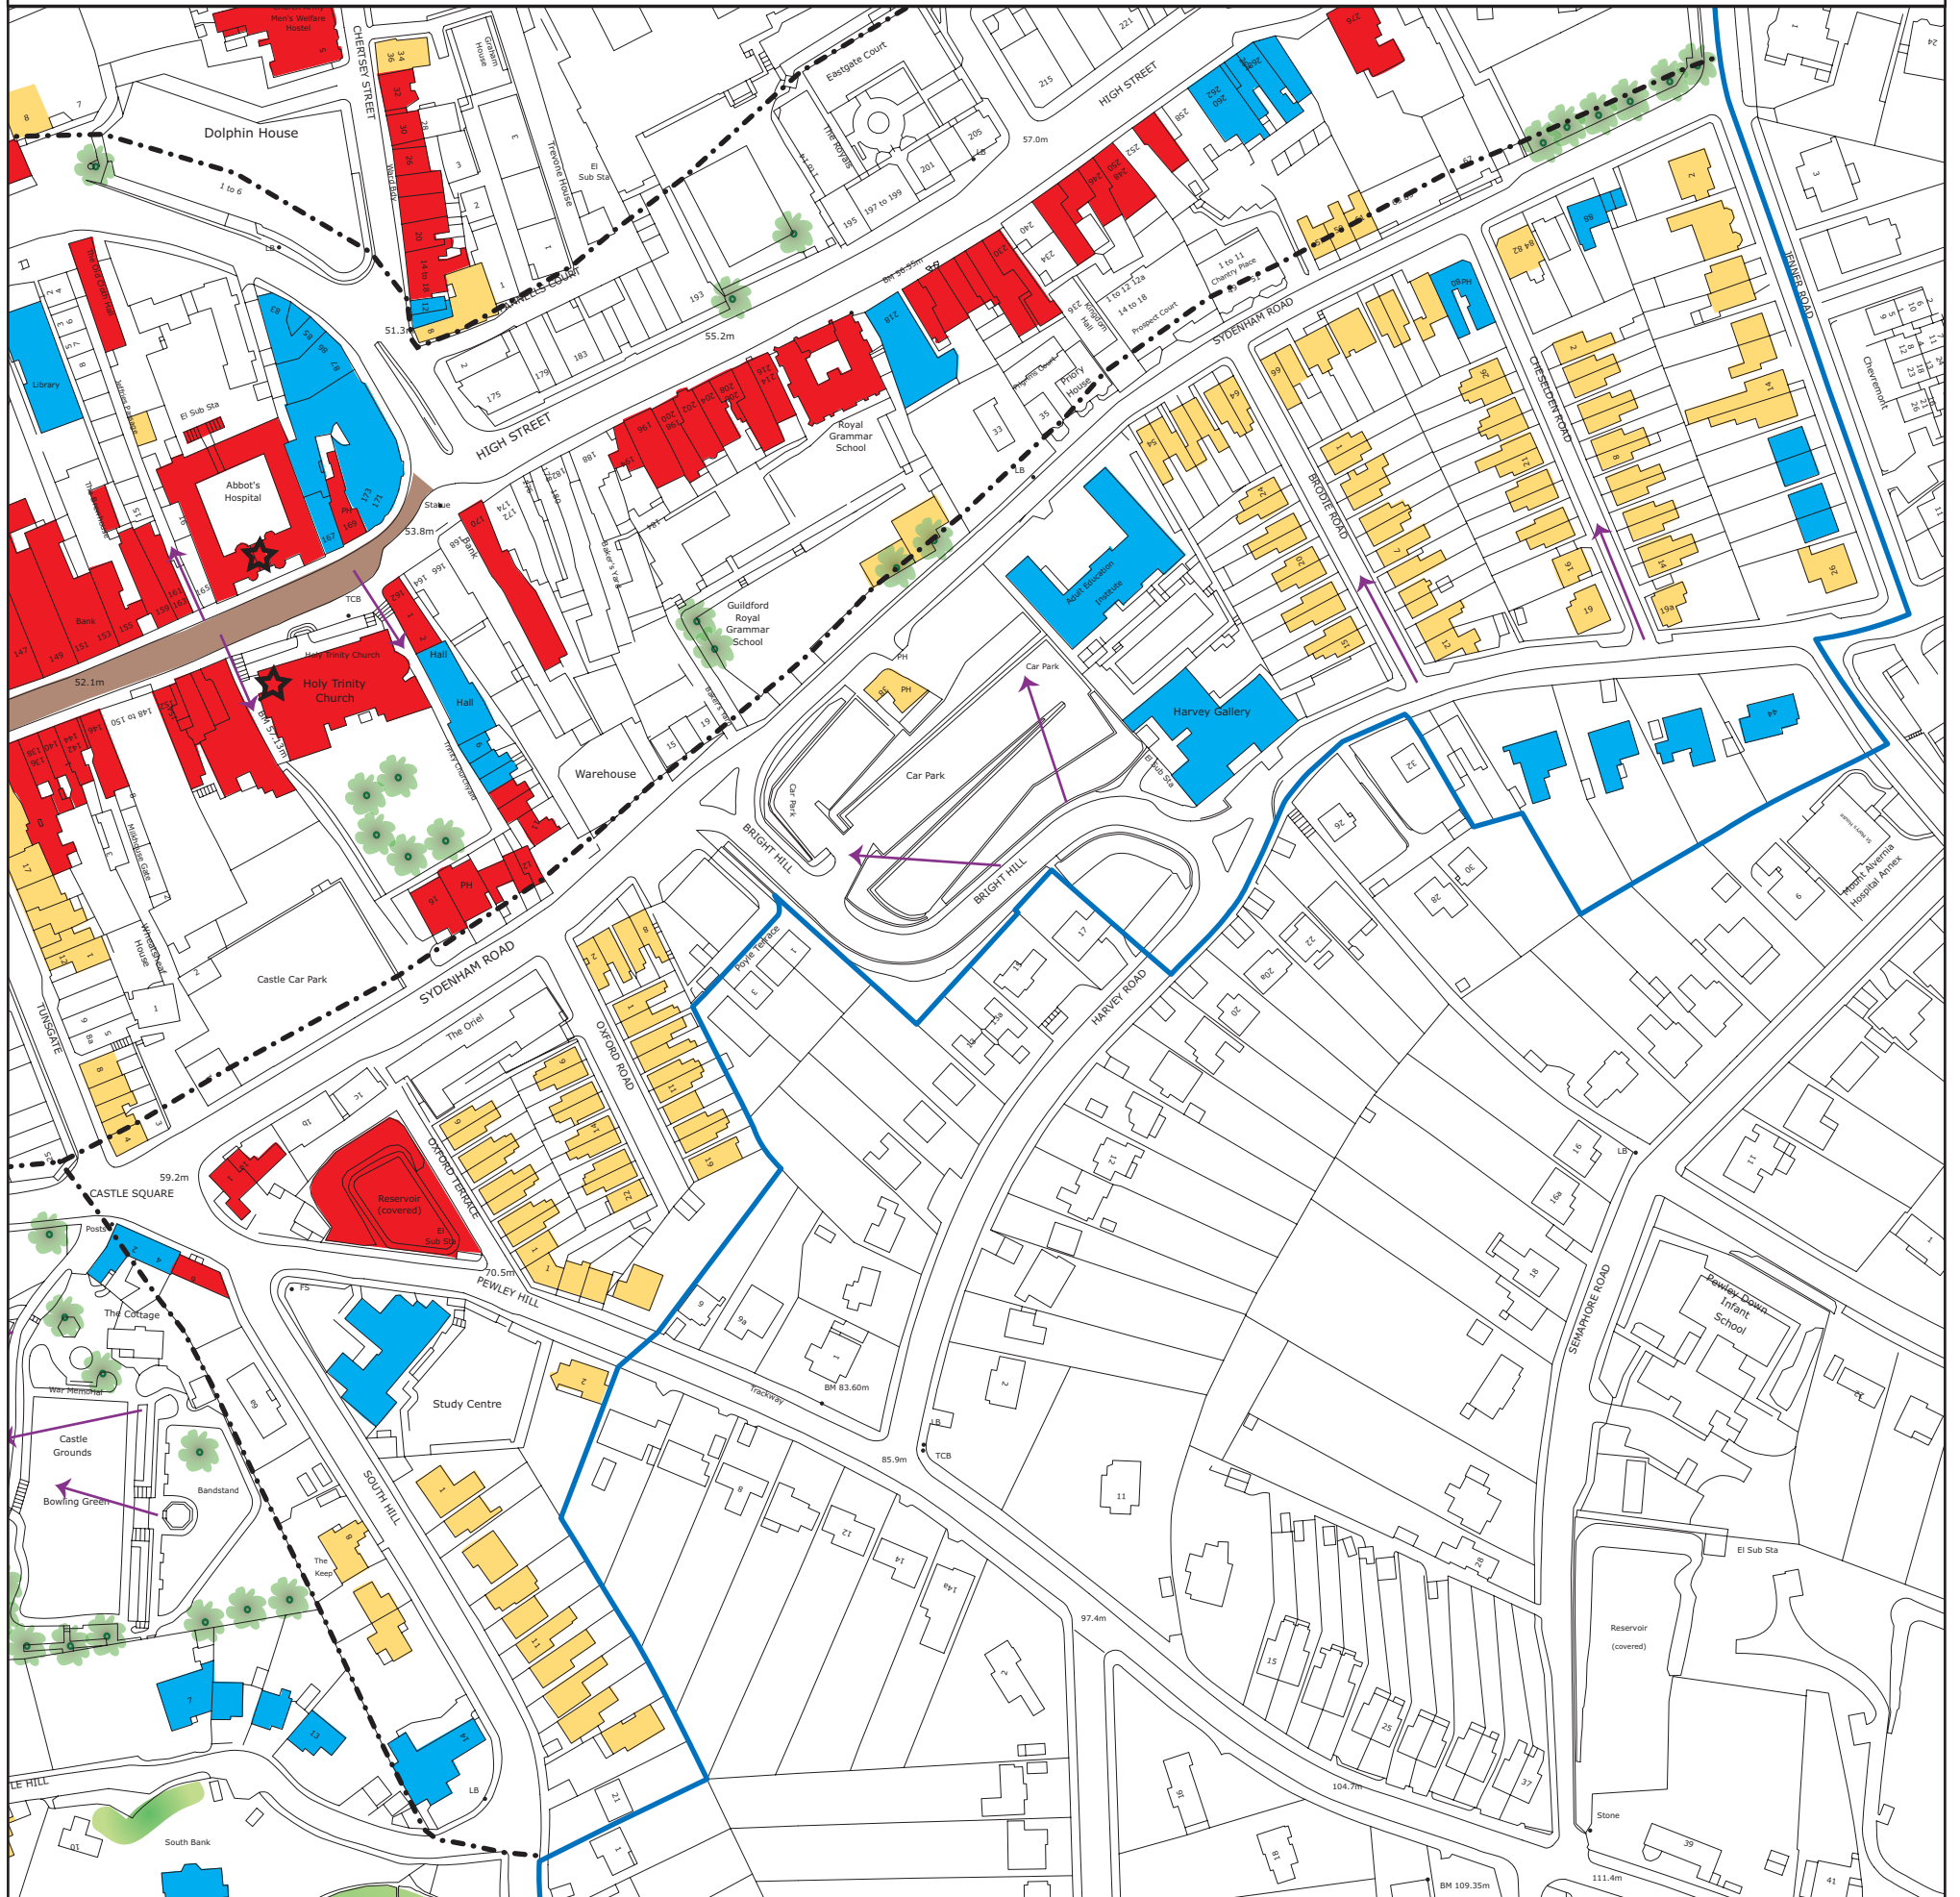

Guildford Borough Council

Area 3 19th century housing to the south of Sydenham Road

Townscape Appraisal Map

(Not to Scale)

- | | | |
|--|------------------------------|-----------------------|
| EXISTING CONSERVATION AREA BOUNDARY | LOCALLY LISTED BUILDINGS | TRADITIONAL PAVING |
| PROPOSED ADDITION TO CONSERVATION AREA | BUILDINGS OF TOWNSCAPE MERIT | IMPORTANT TREES |
| CHARACTER AREA BOUNDARY | IMPORTANT VIEWS | IMPORTANT TREE GROUPS |
| LISTED BUILDINGS | FOCAL BUILDINGS | |