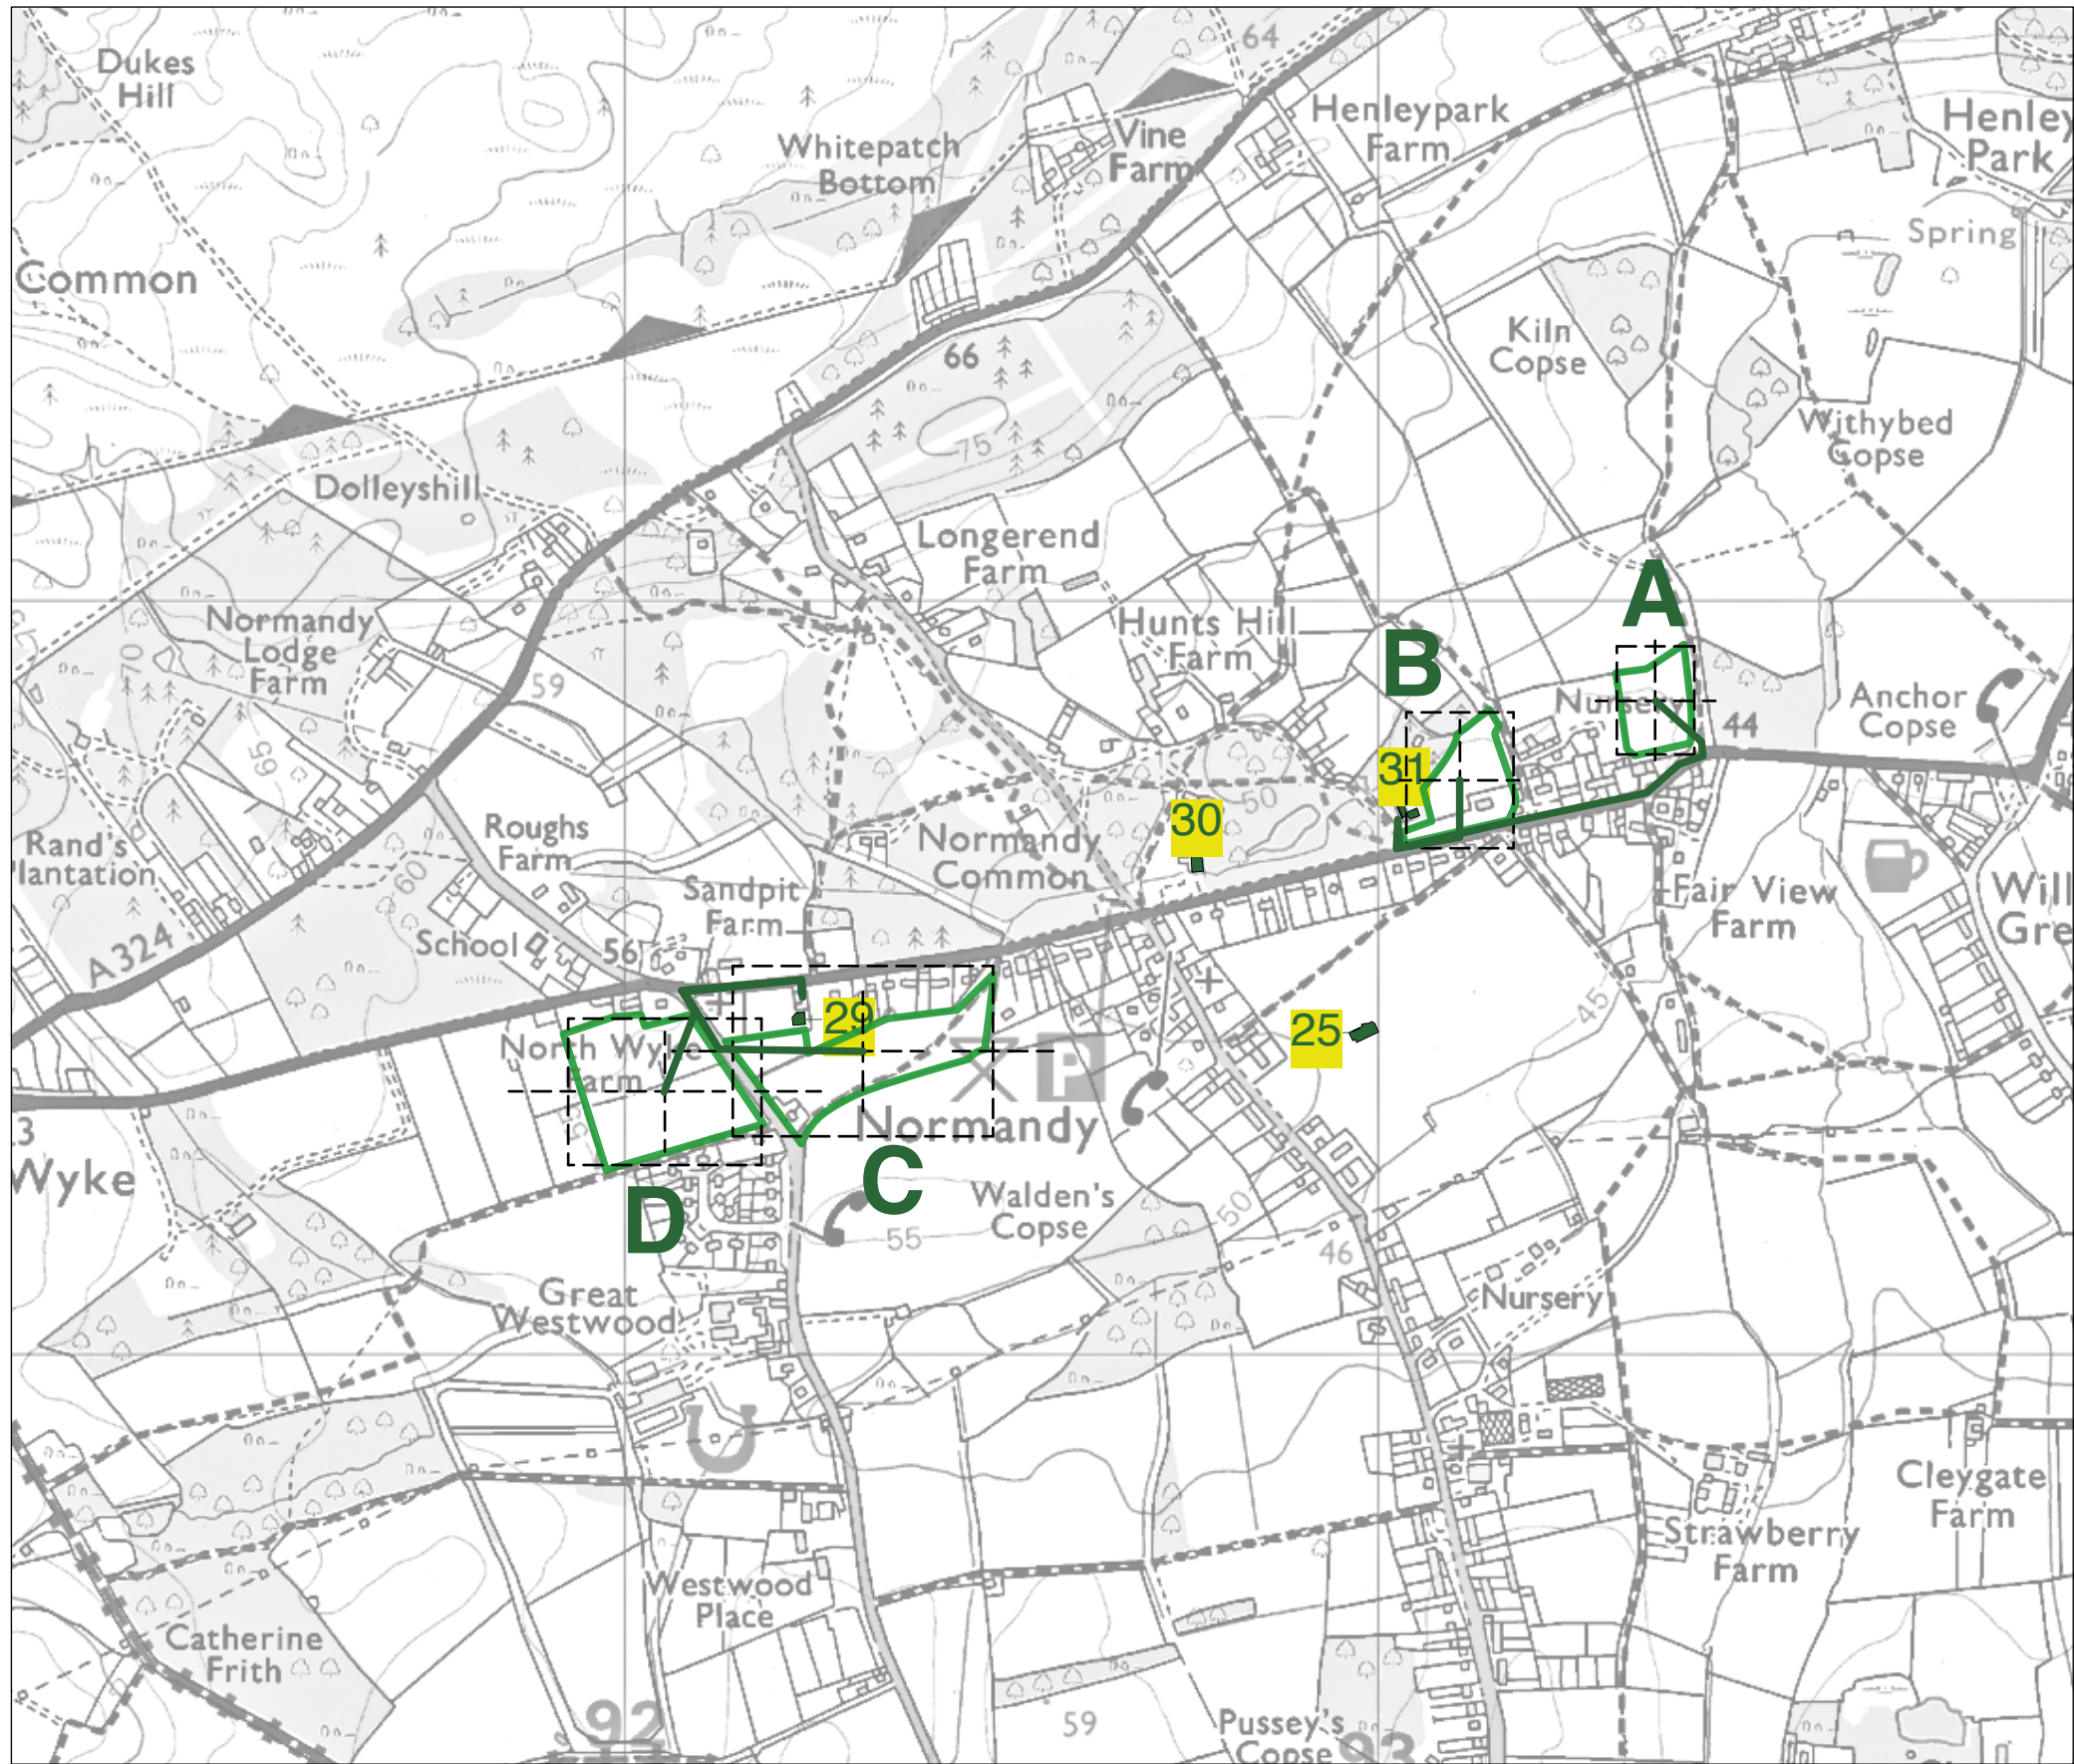

Scale 1:10,000@A3

Scale 1:10,000@A3

Scale 1:10,000@A3

Normandy
 Sustainability Assessment Walking Distances Plan
 Walking Distance to Nearest Village Hall

Scale 1:15,000@A3