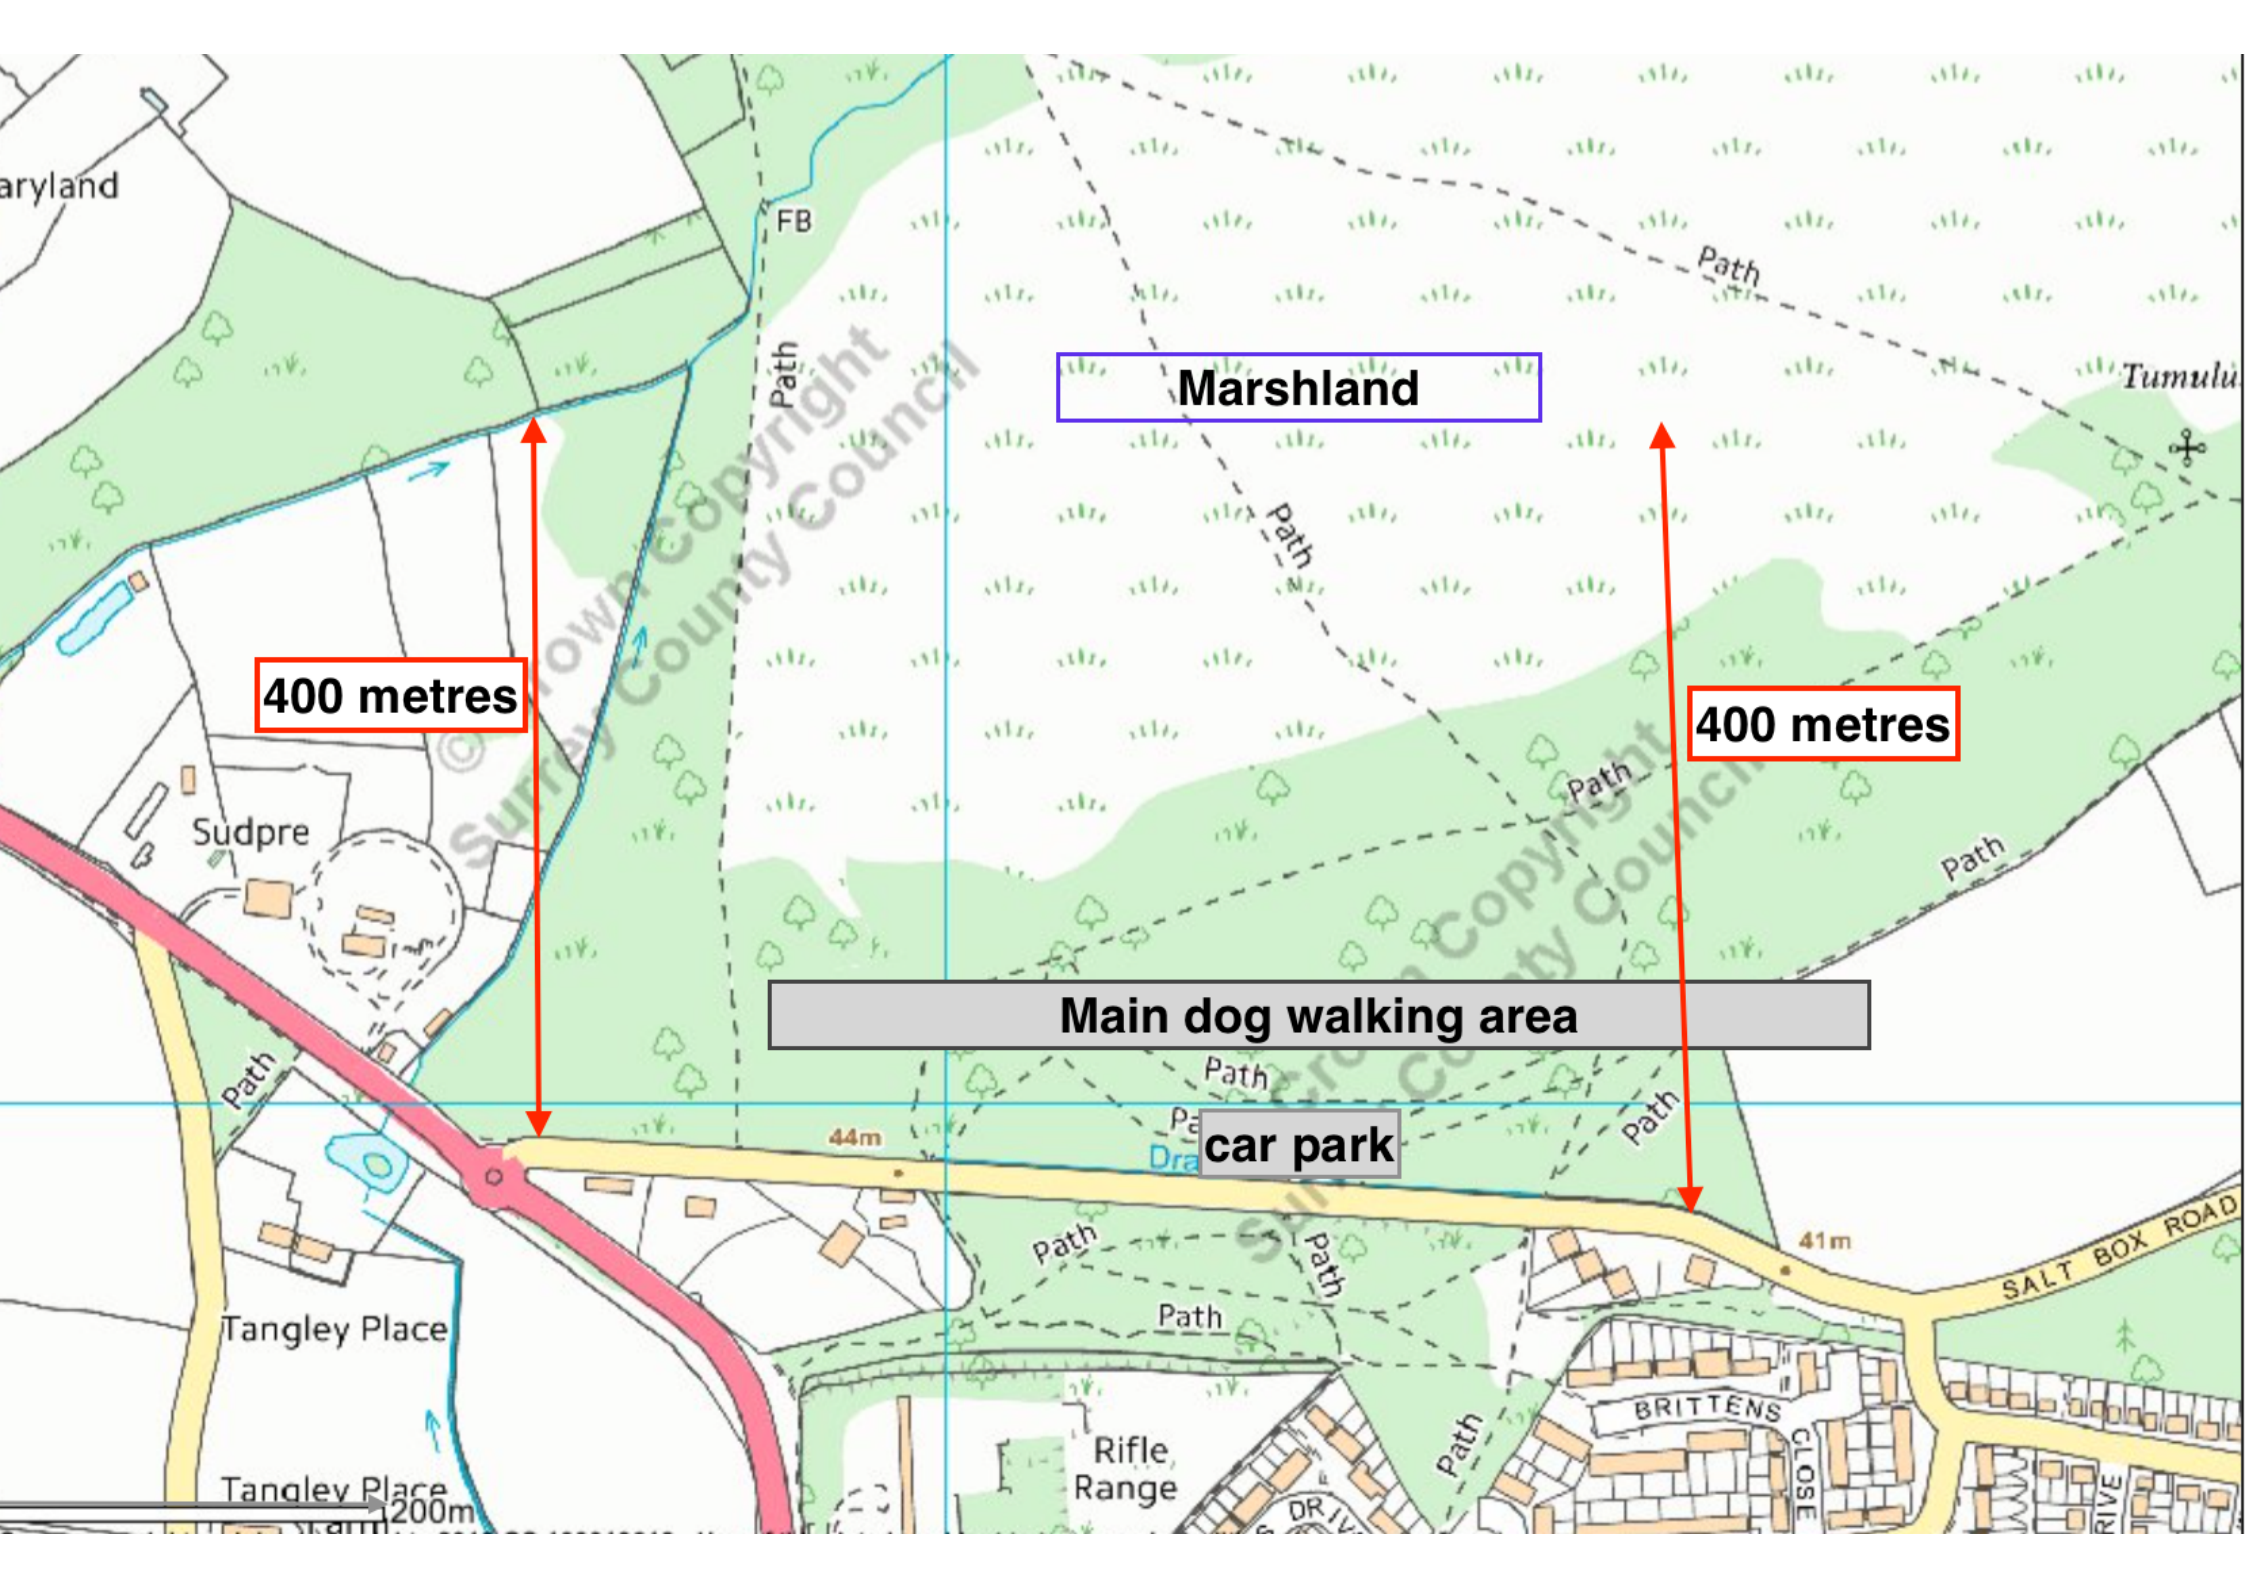

**June 2018**

**Policy A 22 : Keens Lane**

**Additional plan information**

**Highways  
TBHSPA**

**Alternative access points  
for A22 Keens Lane**

400 metres

400 metres

Marshland

Main dog walking area

car park

Sudpre

Tangley Place

Tangley Place  
200m

Rifle Range

BRITTENS

CLOSE

SALT BOX ROAD

44m

41m

FB

Path

Path

Tumuli

Path

Path

DR IV

RIVE