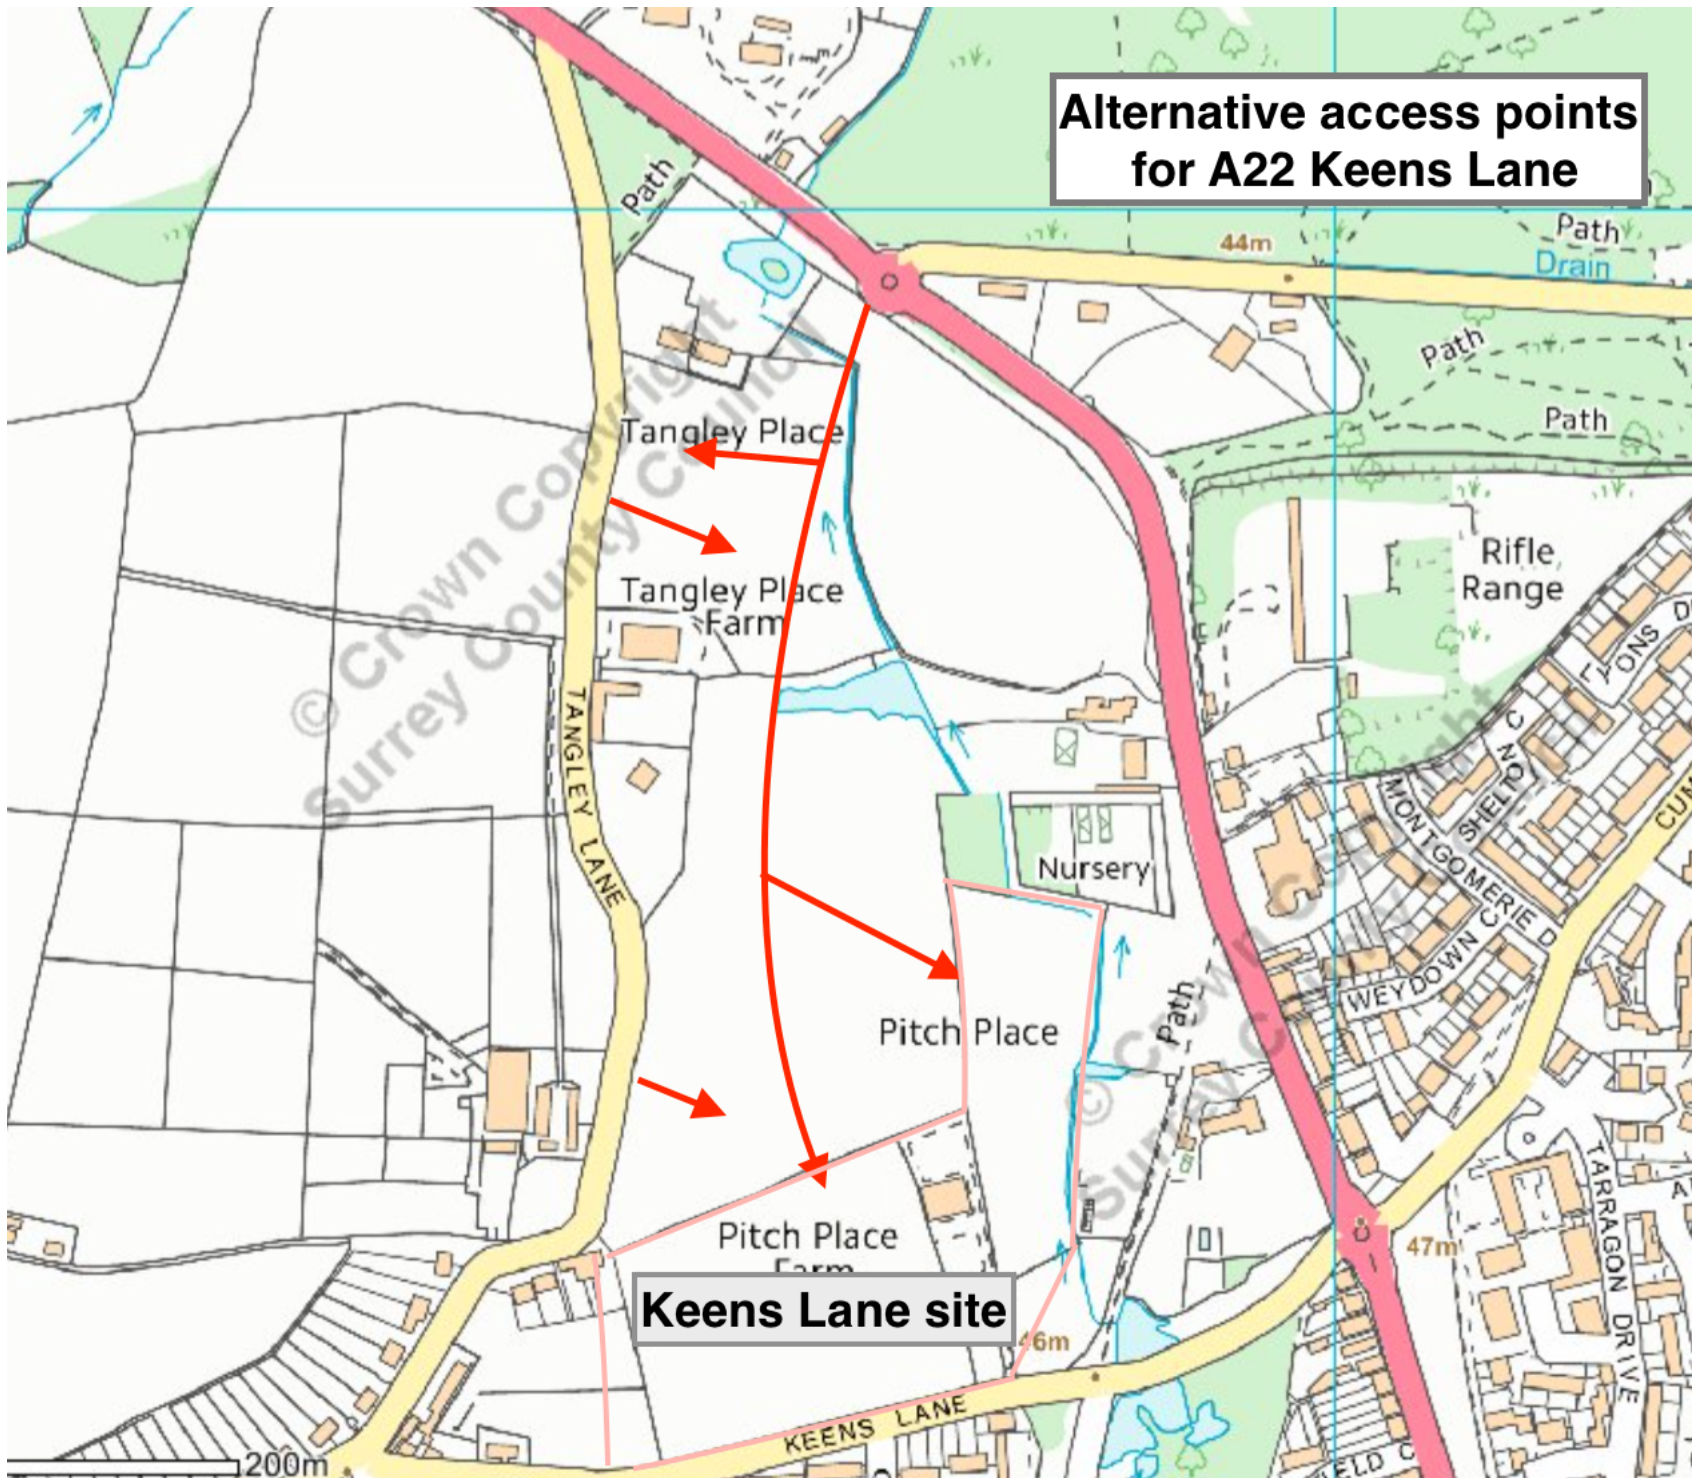

**June 2018**

**Policy A 22 : Keens Lane**

**Additional plan information**

**Highways  
TBHSPA**

**Alternative access points  
for A22 Keens Lane**

400 metres

400 metres

Marshland

Main dog walking area

car park

Sudpre

Tangley Place

Tangley Place  
200m

Rifle Range

BRITTENS

CLOSE

Path

DR IV

RIVE