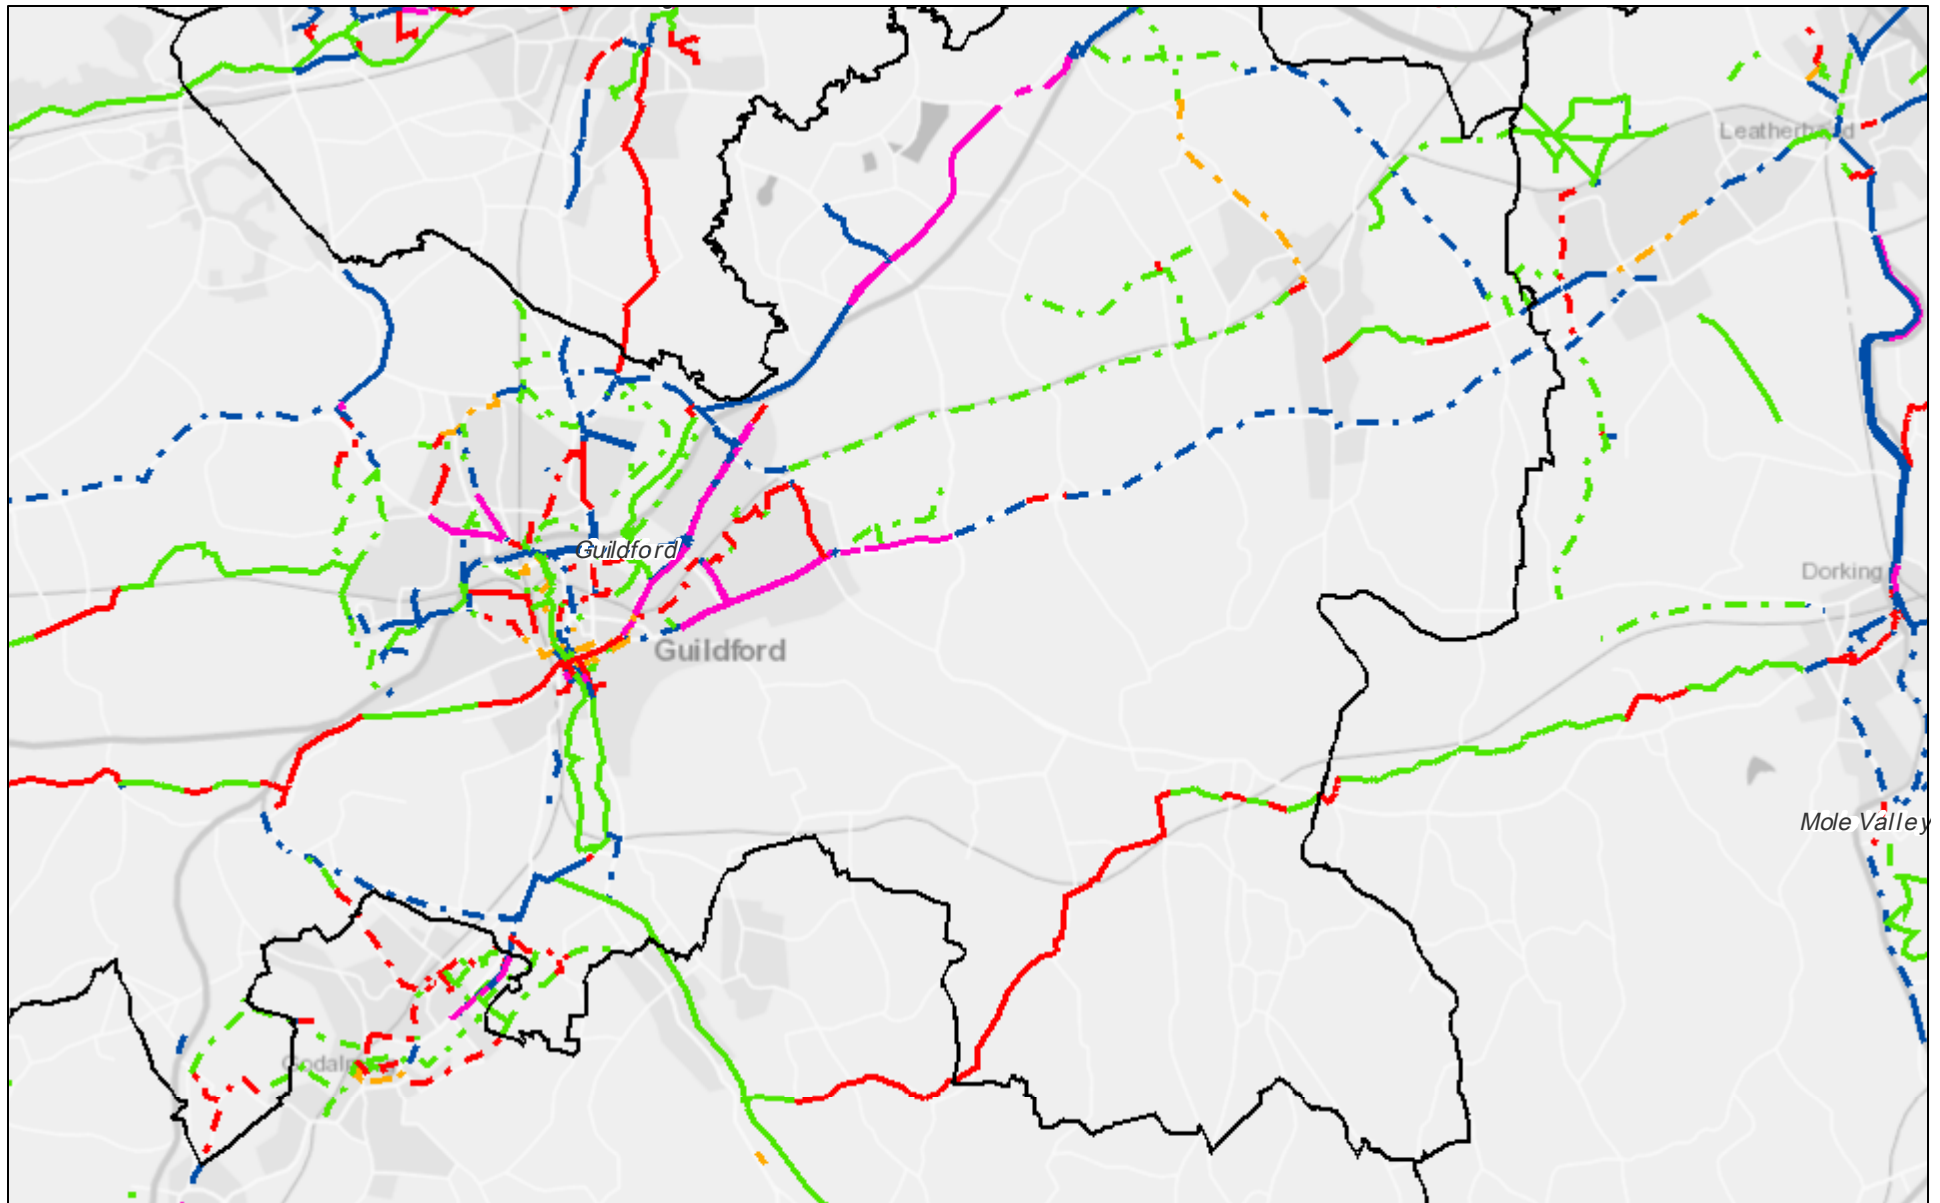

Guildford Local Cycle Plan [centred on Guildford] (Surrey CC, undated) [Accessed 6/12/2017]

December 6, 2017

- | | | |
|---------------------------------|-------------------------|-----------------------------------|
| District and Borough Boundaries | Signed advisory route | Greenway |
| Existing Routes | Cycle lane | Signed advisory route |
| Cycle track | Suggested Routes | Cycle-friendly traffic management |
| Greenway | Cycle track | |

Contains OS data © Crown Copyright and database right 2017

Guildford Local Cycle Plan [centred on W of borough] (Surrey CC, undated) [Accessed 6/12/2017]

December 6, 2017

- | | | |
|---------------------------------|-------------------------|-----------------------------------|
| District and Borough Boundaries | Signed advisory route | Greenway |
| Existing Routes | Cycle lane | Signed advisory route |
| Cycle track | Suggested Routes | Cycle-friendly traffic management |
| Greenway | Cycle track | |

Contains OS data © Crown Copyright and database right 2017

Guildford Local Cycle Plan [centred on NE of borough] (Surrey CC, undated) [Accessed 6/12/2017]

December 6, 2017

- | | | | | |
|---------------------------------|----------|-------------------------|--|-----------------------------------|
| District and Borough Boundaries | | Signed advisory route | | Greenway |
| Existing Routes | | Cycle lane | | Signed advisory route |
| | Greenway | Suggested Routes | | Cycle-friendly traffic management |
| | | | | Cycle track |

Contains OS data © Crown Copyright and database right 2017

Guildford Local Cycle Plan [centred on SE of borough] (Surrey CC, undated) [Accessed 6/12/2017]

December 6, 2017

- | | | |
|---------------------------------|-------------------------|-----------------------------------|
| District and Borough Boundaries | Signed advisory route | Greenway |
| Existing Routes | Cycle lane | Signed advisory route |
| Cycle track | Suggested Routes | Cycle-friendly traffic management |
| Greenway | Cycle track | |