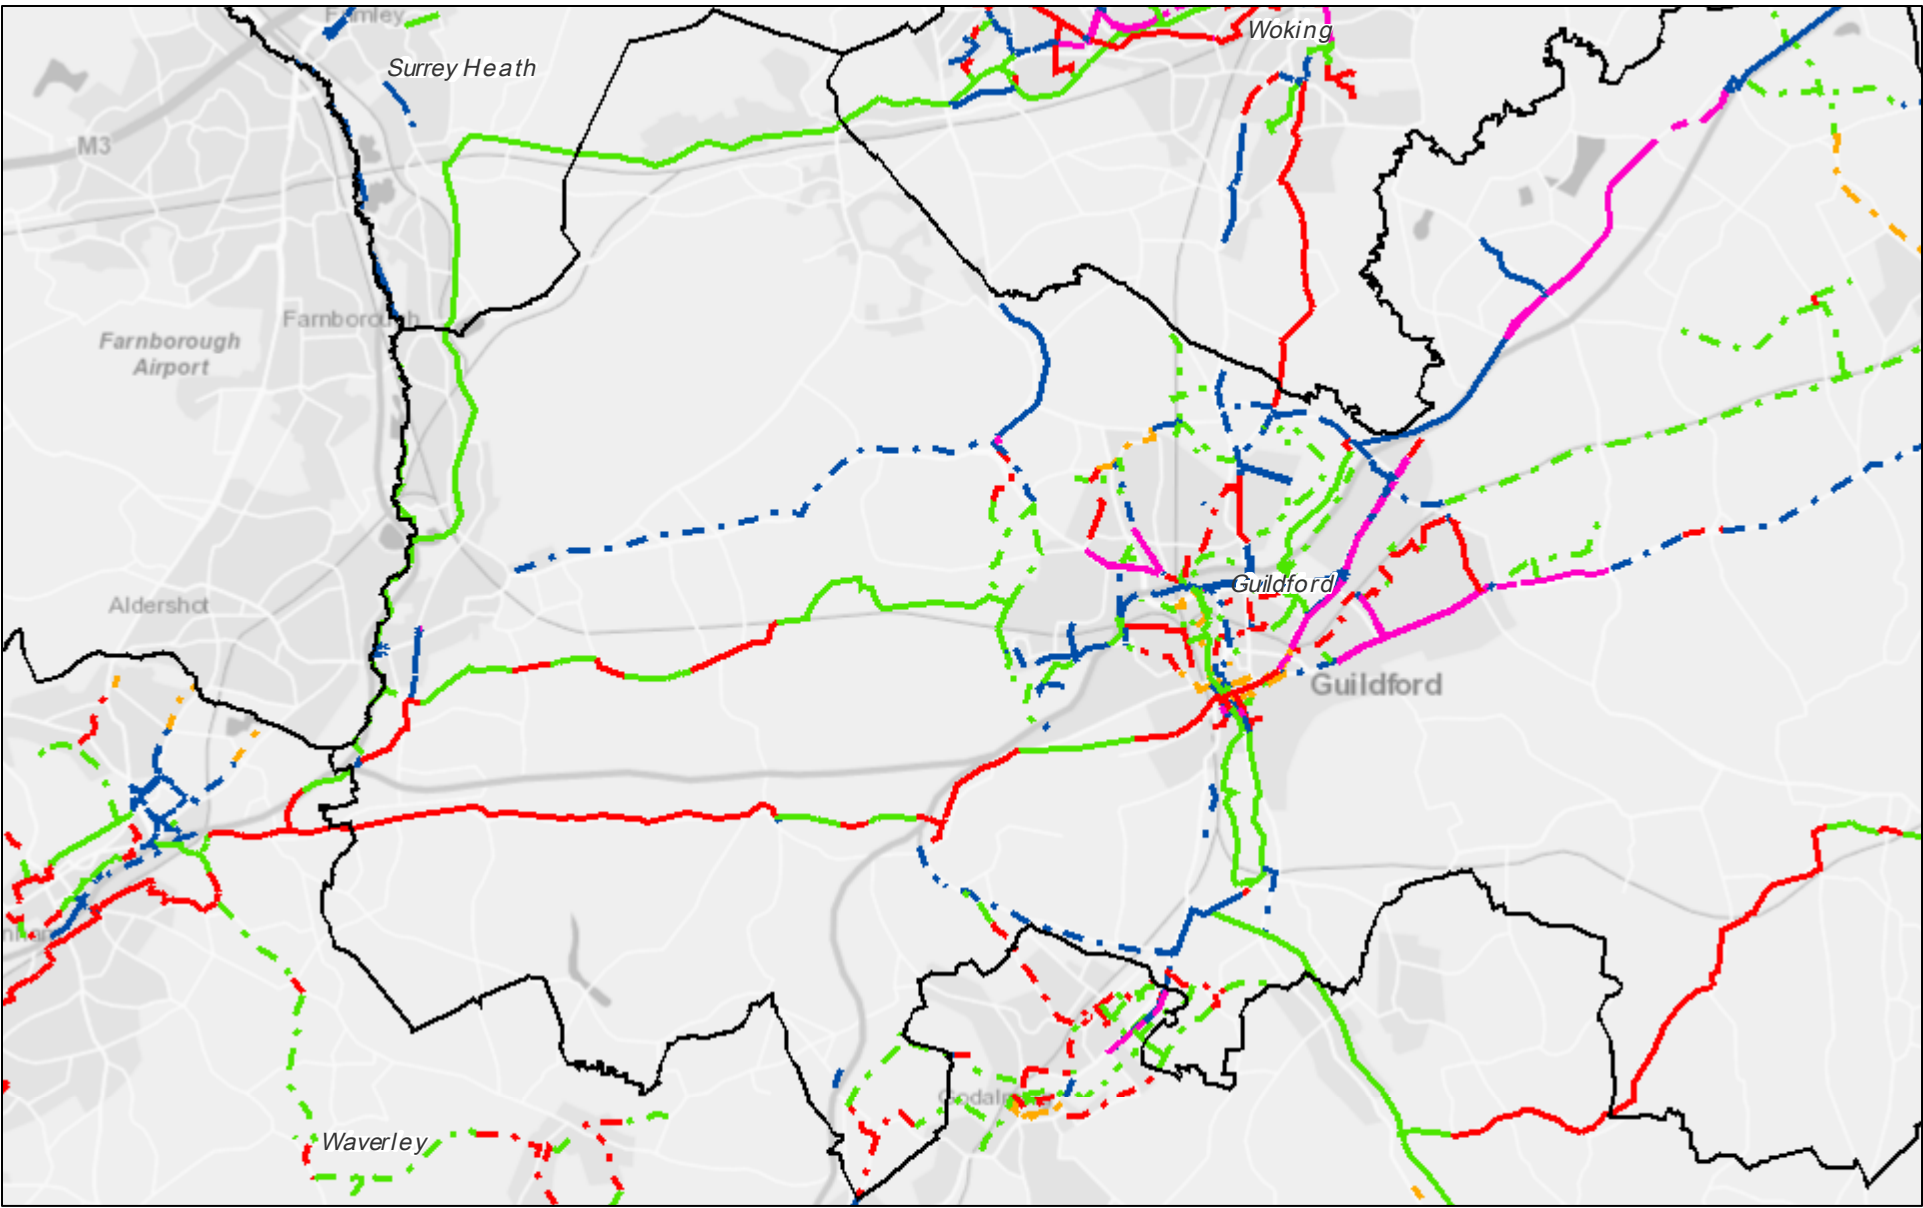

Guildford Local Cycle Plan [centred on Guildford] (Surrey CC, undated) [Accessed 6/12/2017]

December 6, 2017

- | | | |
|---------------------------------|-------------------------|-----------------------------------|
| District and Borough Boundaries | Signed advisory route | Greenway |
| Existing Routes | Cycle lane | Signed advisory route |
| Cycle track | Suggested Routes | Cycle-friendly traffic management |
| Greenway | Cycle track | |

Contains OS data © Crown Copyright and database right 2017

Guildford Local Cycle Plan [centred on W of borough] (Surrey CC, undated) [Accessed 6/12/2017]

December 6, 2017

- | | | |
|---------------------------------|-------------------------|-----------------------------------|
| District and Borough Boundaries | Signed advisory route | Greenway |
| Existing Routes | Cycle lane | Signed advisory route |
| Cycle track | Suggested Routes | Cycle-friendly traffic management |
| Greenway | Cycle track | |

Contains OS data © Crown Copyright and database right 2017

Guildford Local Cycle Plan [centred on NE of borough] (Surrey CC, undated) [Accessed 6/12/2017]

December 6, 2017

- | | | | | |
|---------------------------------|----------|-------------------------|--|-----------------------------------|
| District and Borough Boundaries | | Signed advisory route | | Greenway |
| Existing Routes | | Cycle lane | | Signed advisory route |
| | Greenway | Suggested Routes | | Cycle-friendly traffic management |
| | | | | Cycle track |

Contains OS data © Crown Copyright and database right 2017

Guildford Local Cycle Plan [centred on SE of borough] (Surrey CC, undated) [Accessed 6/12/2017]

December 6, 2017

- | | | |
|---------------------------------|-------------------------|-----------------------------------|
| District and Borough Boundaries | Signed advisory route | Greenway |
| Existing Routes | Cycle lane | Signed advisory route |
| Cycle track | Suggested Routes | Cycle-friendly traffic management |
| Greenway | Cycle track | |