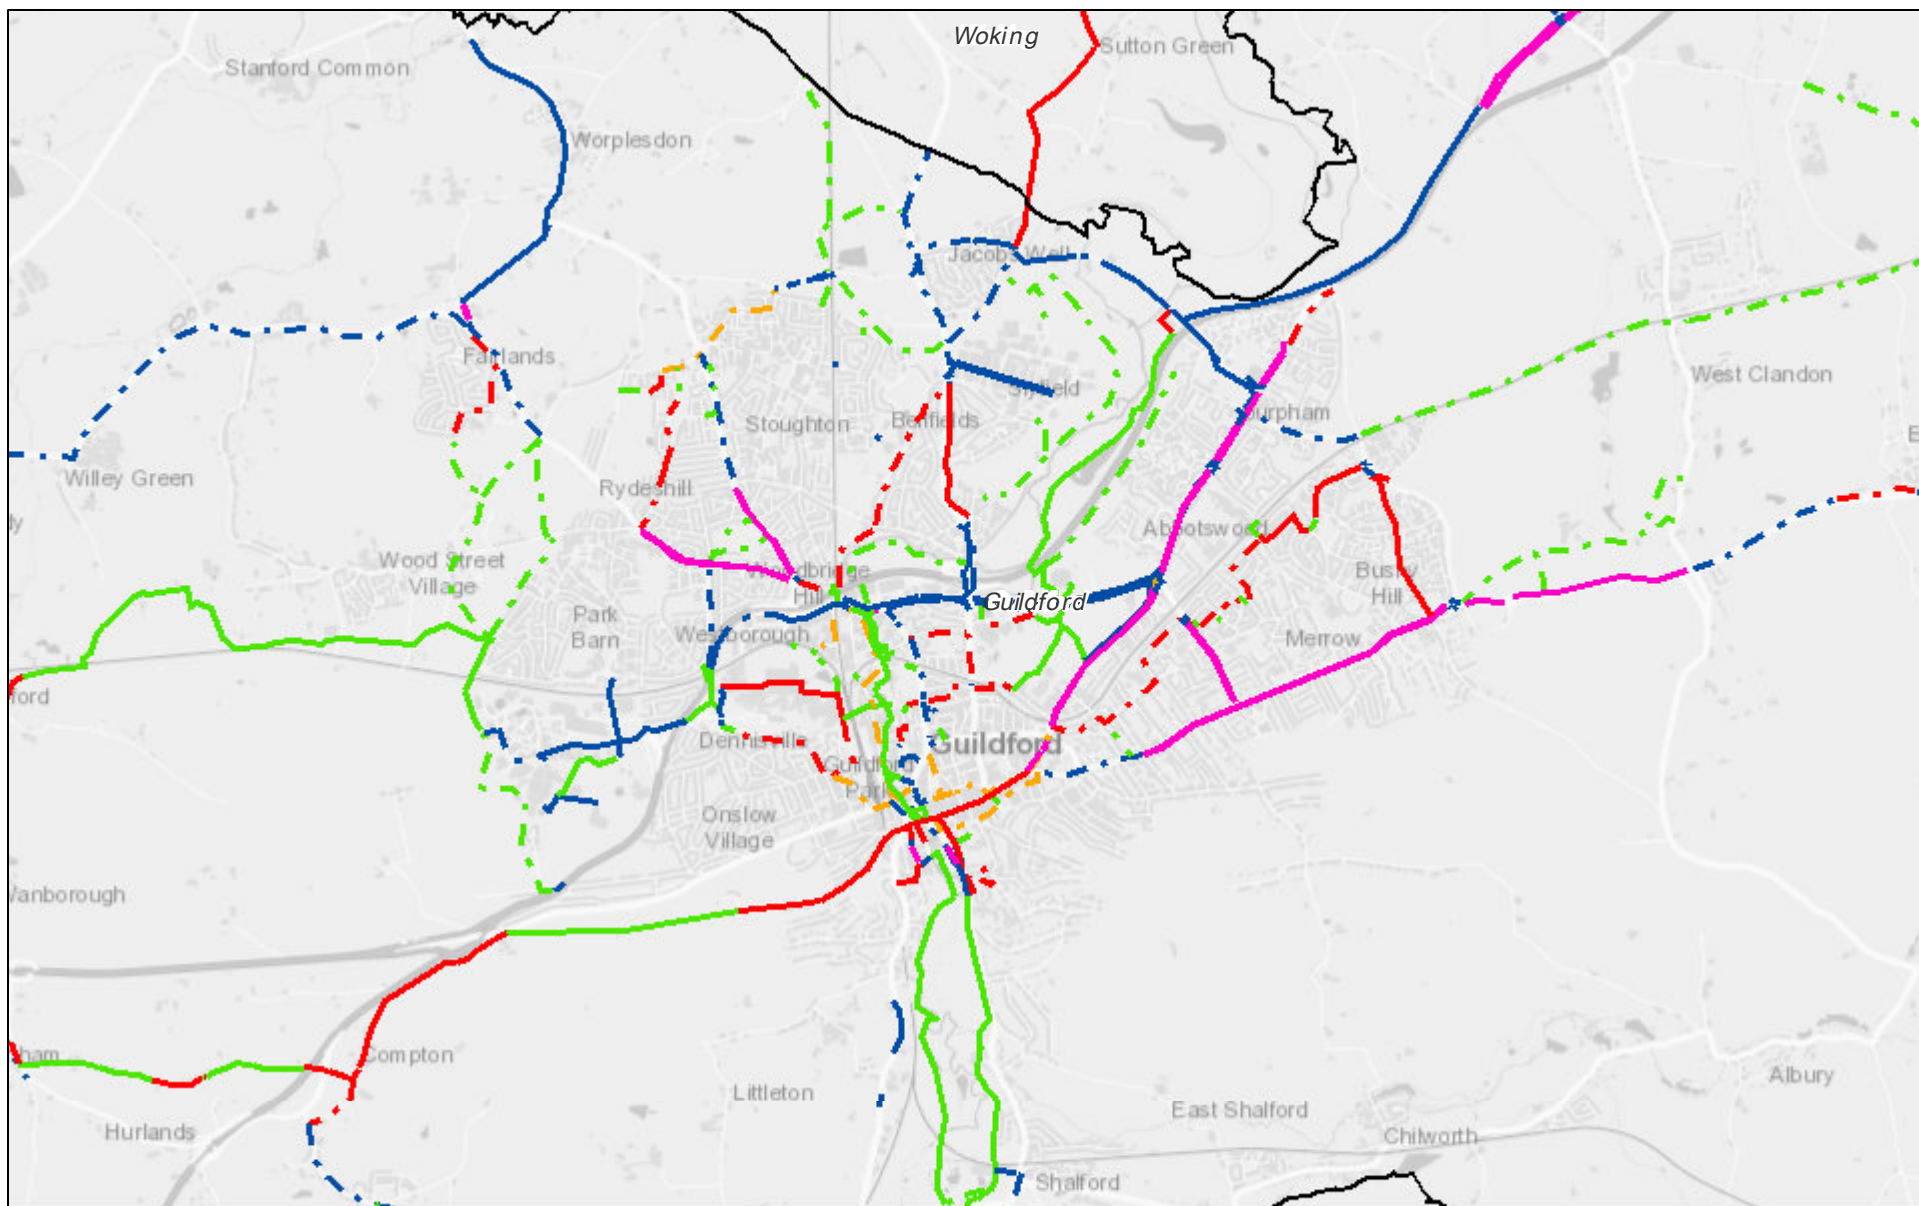

Guildford Local Cycle Plan [centred on Guildford] (Surrey CC, undated) [Accessed 6/12/2017]

December 6, 2017

- | | | |
|---------------------------------|-------------------------|-----------------------------------|
| District and Borough Boundaries | Signed advisory route | Greenway |
| Existing Routes | Cycle lane | Signed advisory route |
| Cycle track | Suggested Routes | Cycle-friendly traffic management |
| Greenway | Cycle track | |

Contains OS data © Crown Copyright and database right 2017

Guildford Local Cycle Plan [centred on W of borough] (Surrey CC, undated) [Accessed 6/12/2017]

December 6, 2017

- | | | |
|---------------------------------|-------------------------|-----------------------------------|
| District and Borough Boundaries | Signed advisory route | Greenway |
| Existing Routes | Cycle lane | Signed advisory route |
| Cycle track | Suggested Routes | Cycle-friendly traffic management |
| Greenway | Cycle track | |

Contains OS data © Crown Copyright and database right 2017

Guildford Local Cycle Plan [centred on NE of borough] (Surrey CC, undated) [Accessed 6/12/2017]

December 6, 2017

- | | | | | |
|---------------------------------|----------|-------------------------|--|-----------------------------------|
| District and Borough Boundaries | | Signed advisory route | | Greenway |
| Existing Routes | | Cycle lane | | Signed advisory route |
| | Greenway | Suggested Routes | | Cycle-friendly traffic management |
| | | | | Cycle track |

Contains OS data © Crown Copyright and database right 2017

Guildford Local Cycle Plan [centred on SE of borough] (Surrey CC, undated) [Accessed 6/12/2017]

December 6, 2017

- | | | |
|---------------------------------|-------------------------|-----------------------------------|
| District and Borough Boundaries | Signed advisory route | Greenway |
| Existing Routes | Cycle lane | Signed advisory route |
| Cycle track | Suggested Routes | Cycle-friendly traffic management |
| Greenway | Cycle track | |