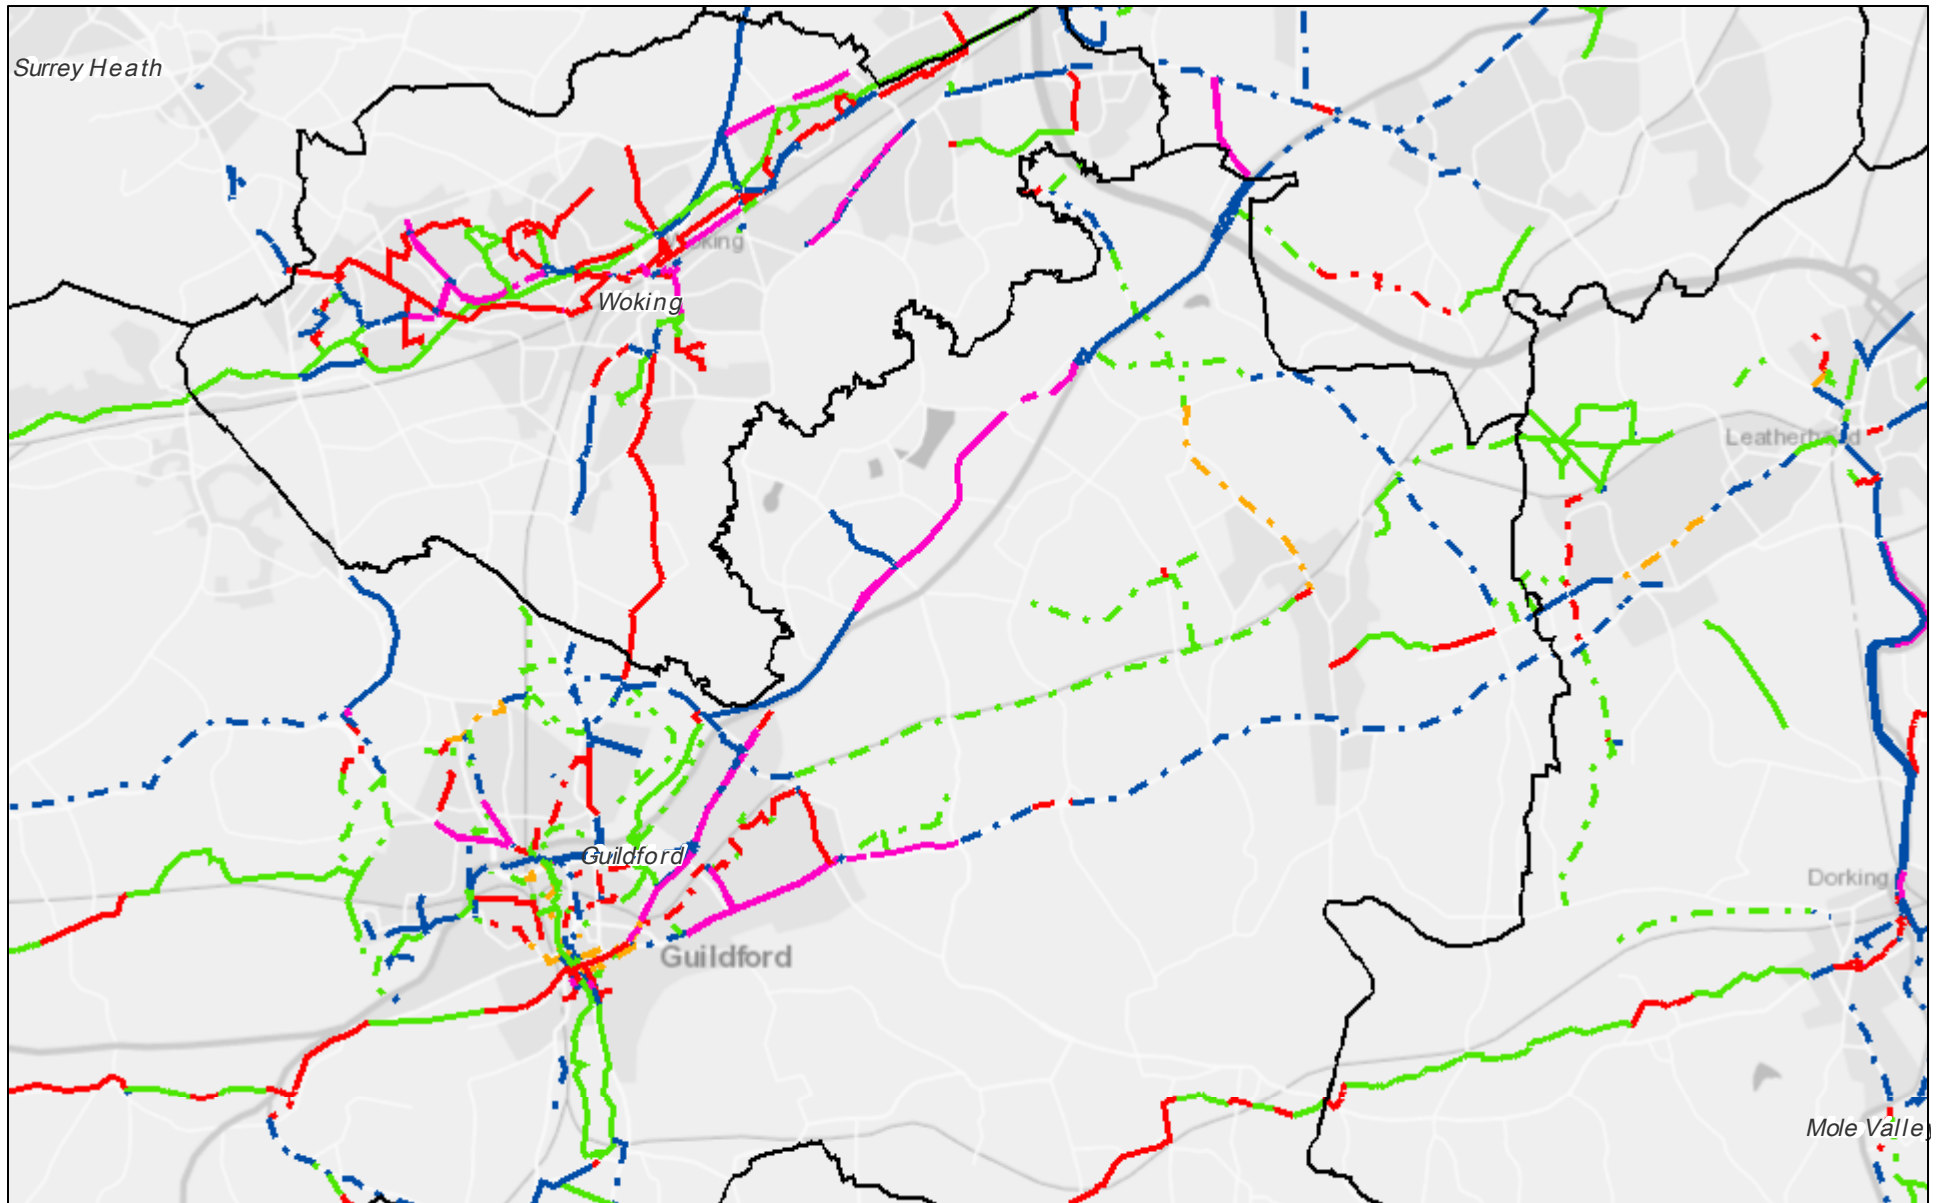

Guildford Local Cycle Plan [centred on Guildford] (Surrey CC, undated) [Accessed 6/12/2017]

December 6, 2017

- | | | |
|---------------------------------|-------------------------|-----------------------------------|
| District and Borough Boundaries | Signed advisory route | Greenway |
| Existing Routes | Cycle lane | Signed advisory route |
| Cycle track | Suggested Routes | Cycle-friendly traffic management |
| Greenway | Cycle track | |

Contains OS data © Crown Copyright and database right 2017

Guildford Local Cycle Plan [centred on W of borough] (Surrey CC, undated) [Accessed 6/12/2017]

December 6, 2017

- | | | |
|---------------------------------|-------------------------|-----------------------------------|
| District and Borough Boundaries | Signed advisory route | Greenway |
| Existing Routes | Cycle lane | Signed advisory route |
| Cycle track | Suggested Routes | Cycle-friendly traffic management |
| Greenway | Cycle track | |

Contains OS data © Crown Copyright and database right 2017

Guildford Local Cycle Plan [centred on NE of borough] (Surrey CC, undated) [Accessed 6/12/2017]

December 6, 2017

- | | | | | |
|---------------------------------|----------|-------------------------|--|-----------------------------------|
| District and Borough Boundaries | | Signed advisory route | | Greenway |
| Existing Routes | | Cycle lane | | Signed advisory route |
| | Greenway | Suggested Routes | | Cycle-friendly traffic management |
| | | | | Cycle track |

Contains OS data © Crown Copyright and database right 2017

Guildford Local Cycle Plan [centred on SE of borough] (Surrey CC, undated) [Accessed 6/12/2017]

December 6, 2017

- | | | |
|---------------------------------|-------------------------|-----------------------------------|
| District and Borough Boundaries | Signed advisory route | Greenway |
| Existing Routes | Cycle lane | Signed advisory route |
| Cycle track | Suggested Routes | Cycle-friendly traffic management |
| Greenway | Cycle track | |