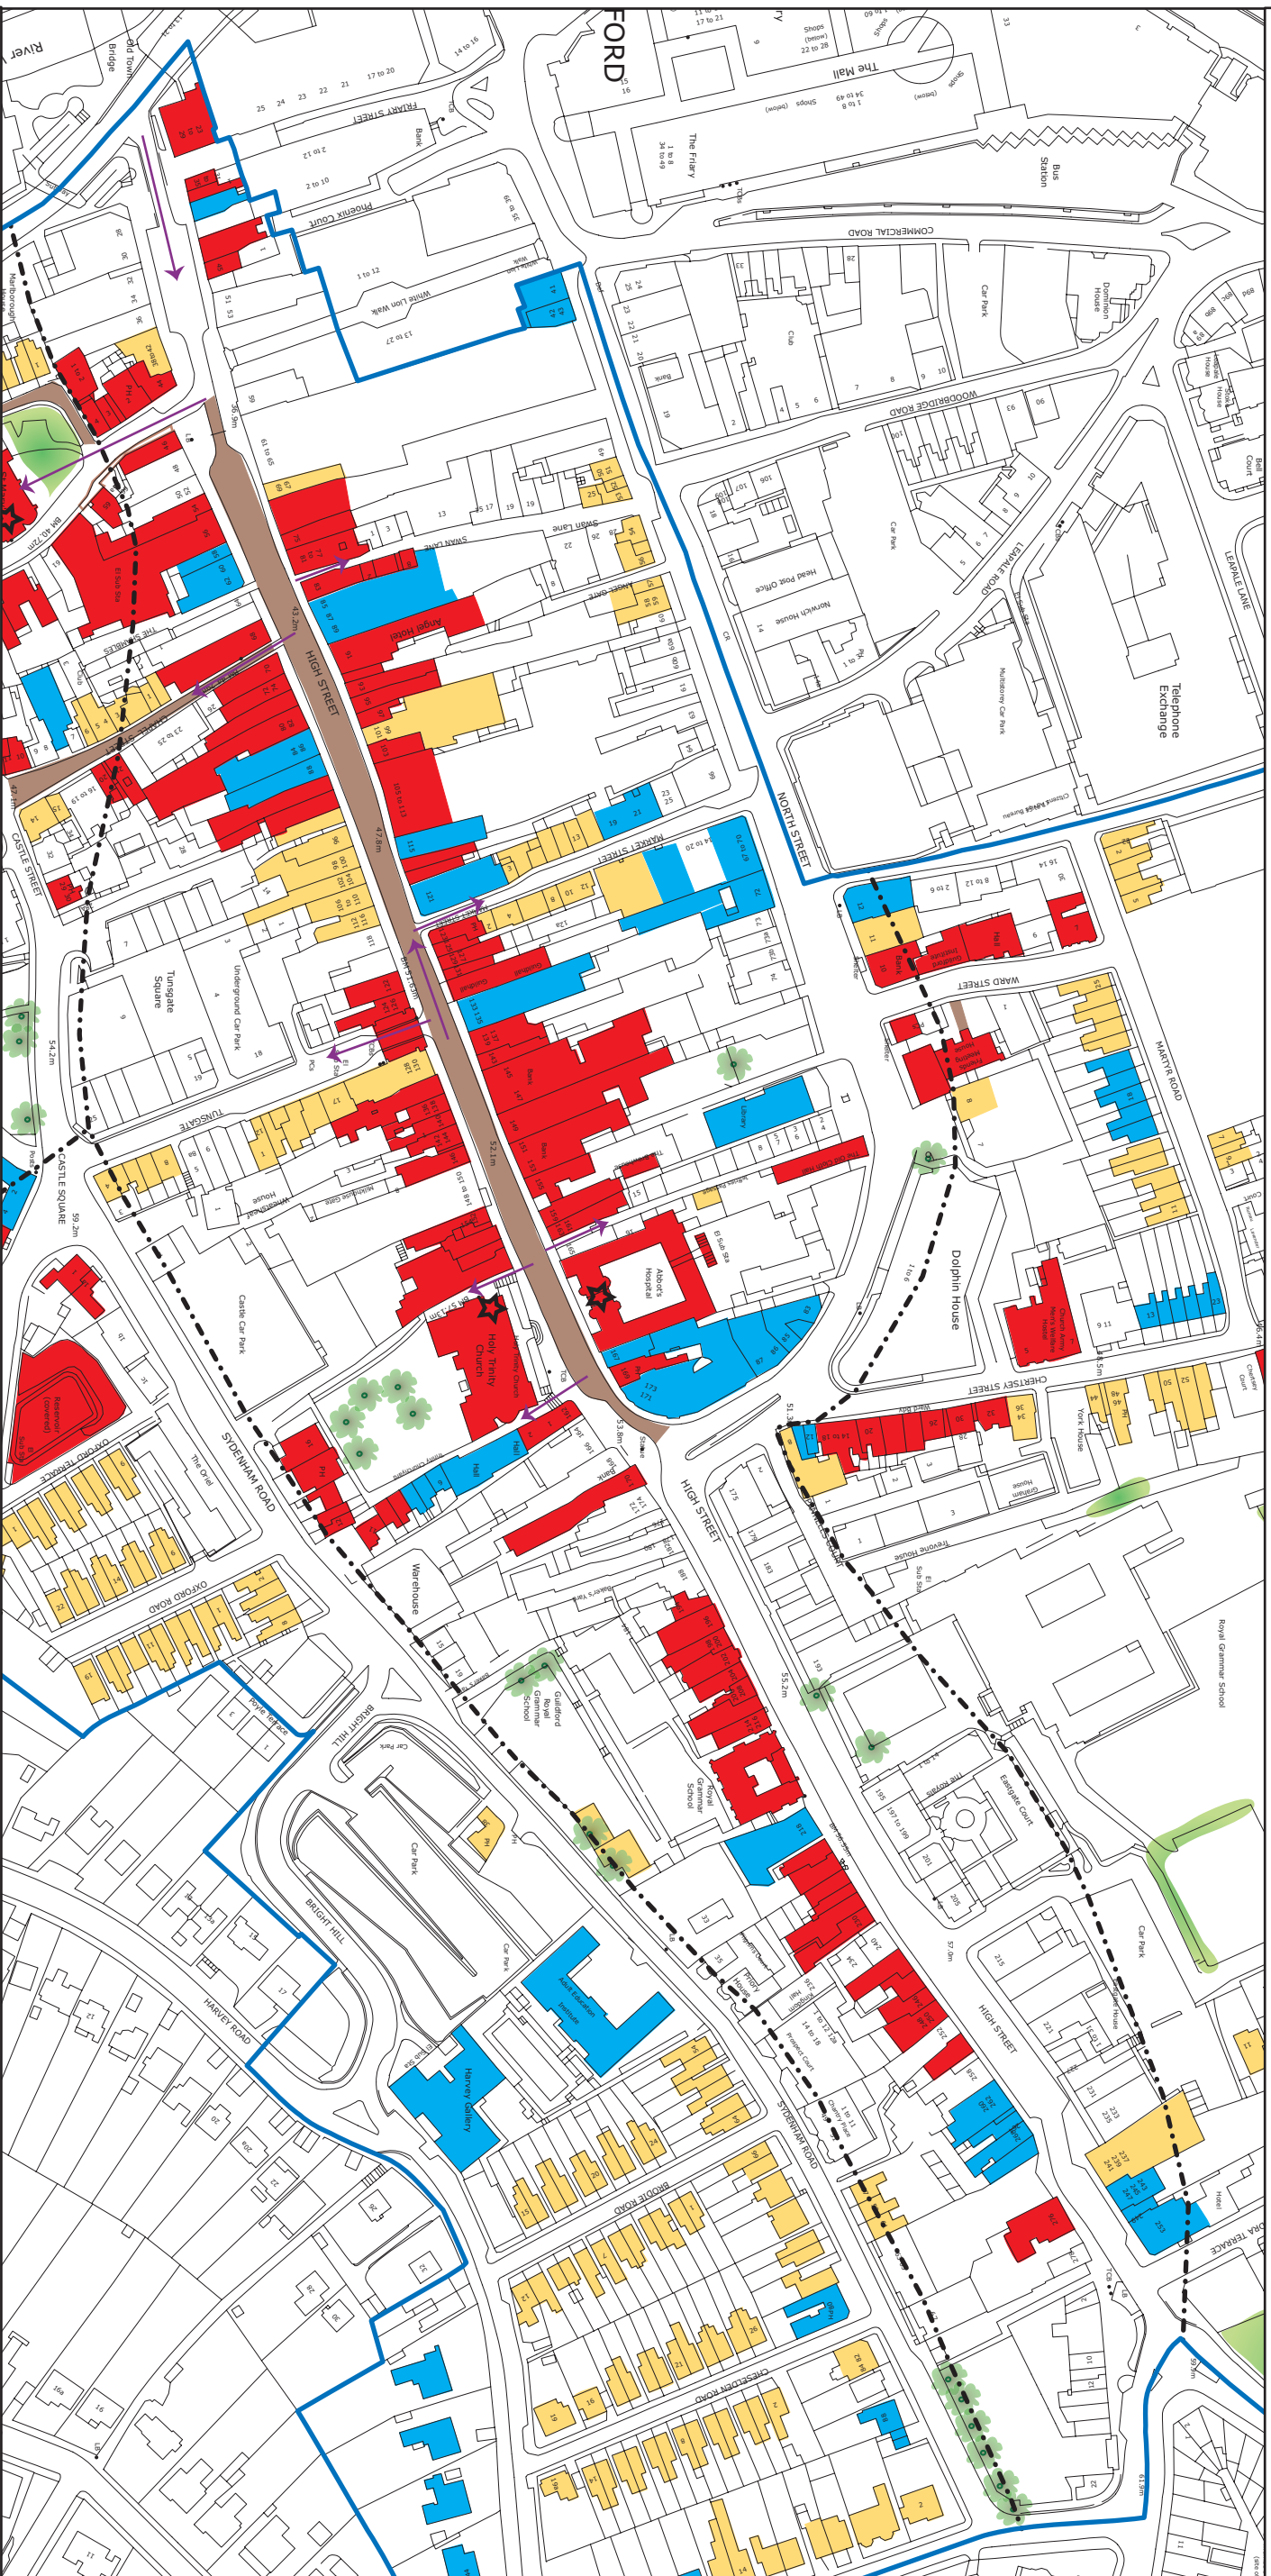

Guildford Borough Council

Area 2 High Street

Townscape Appraisal Map

(Not to Scale)

- EXISTING CONSERVATION AREA BOUNDARY
- PROPOSED ADDITION TO CONSERVATION AREA
- CHARACTER AREA BOUNDARY
- LISTED BUILDINGS
- LOCALLY LISTED BUILDINGS
- BUILDINGS OF TOWNSCAPE MERIT
- TRADITIONAL PAVING
- IMPORTANT VIEWS
- FOCAL BUILDINGS
- IMPORTANT TREE GROUPS